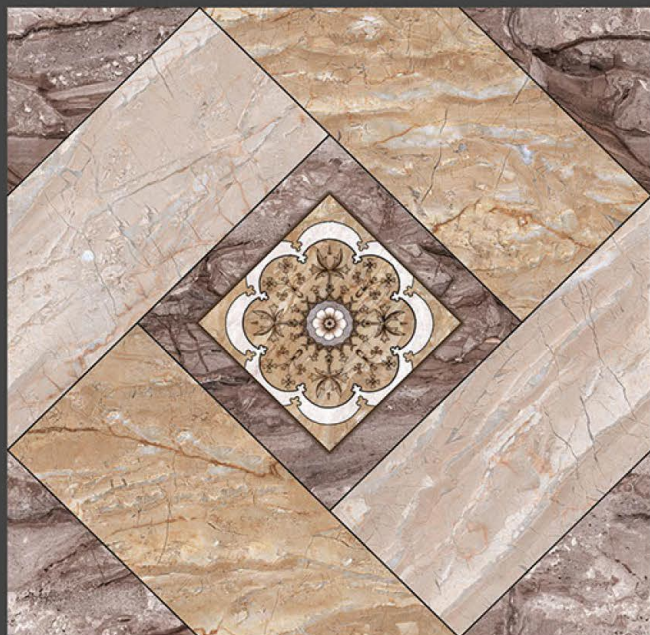

## Applications :

FLOOR

INDOOR

RECEPTION

BEDROOM

BATHROOM

300 X  
300 mm

DIGITAL FLOOR TILES