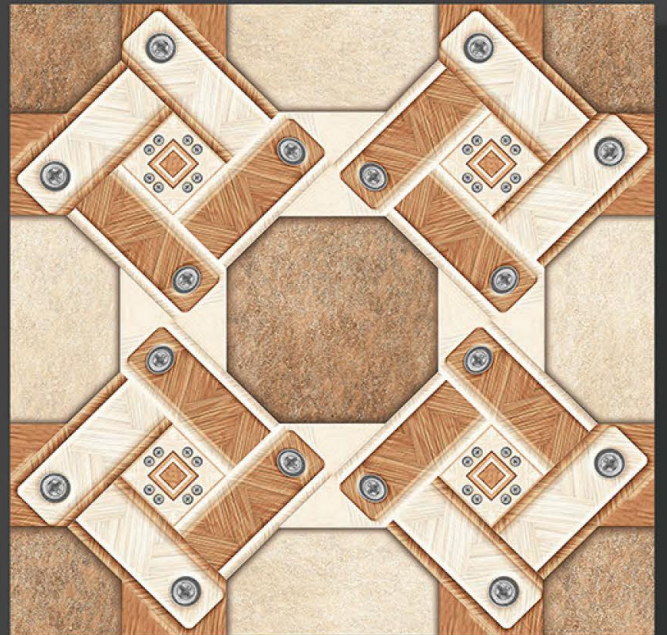

10080

Applications :

FLOOR

INDOOR

RECEPTION

BEDROOM

BATHROOM