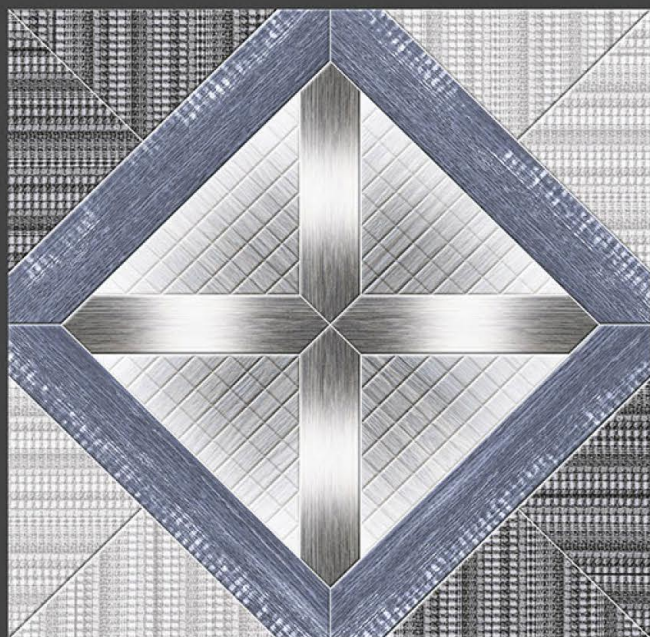

10008

Applications :

FLOOR

INDOOR

RECEPTION

BEDROOM

BATHROOM