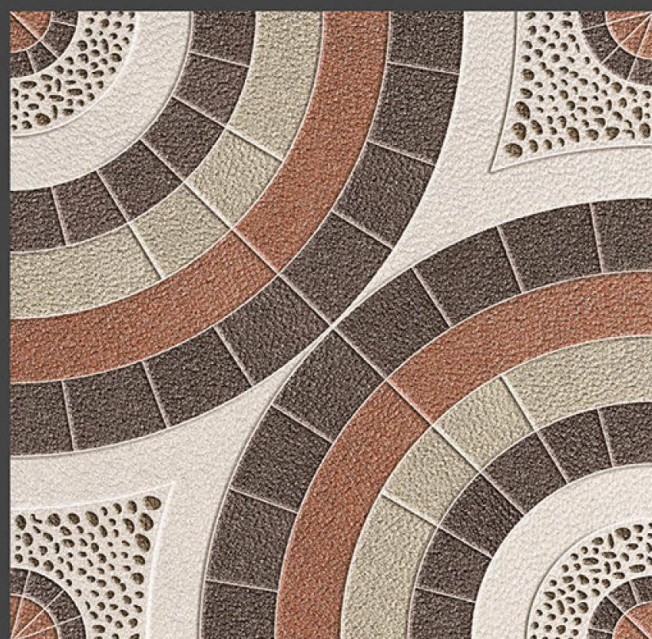

20140

Applications :

FLOOR

INDOOR

RECEPTION

BEDROOM

BATHROOM