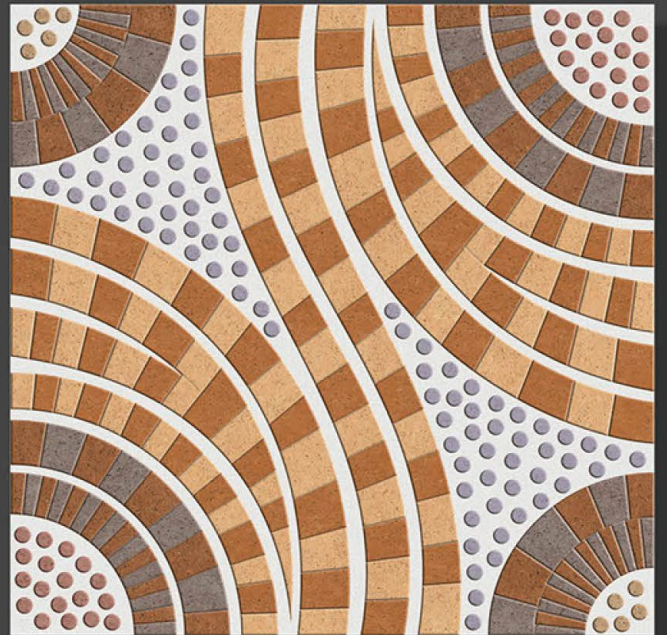

20124

Applications :

FLOOR

INDOOR

RECEPTION

BEDROOM

BATHROOM