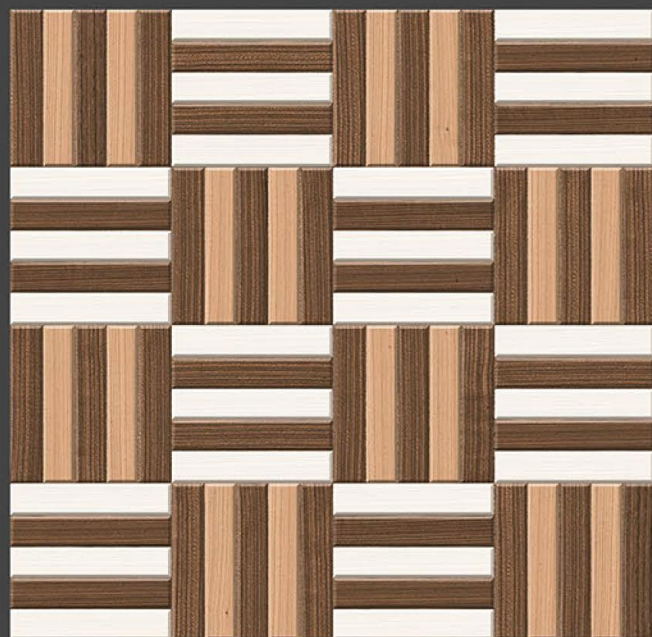

INDOOR

RECEPTION

BEDROOM

BATHROOM

300 X
300 mm

DIGITAL FLOOR TILES

20009

20010