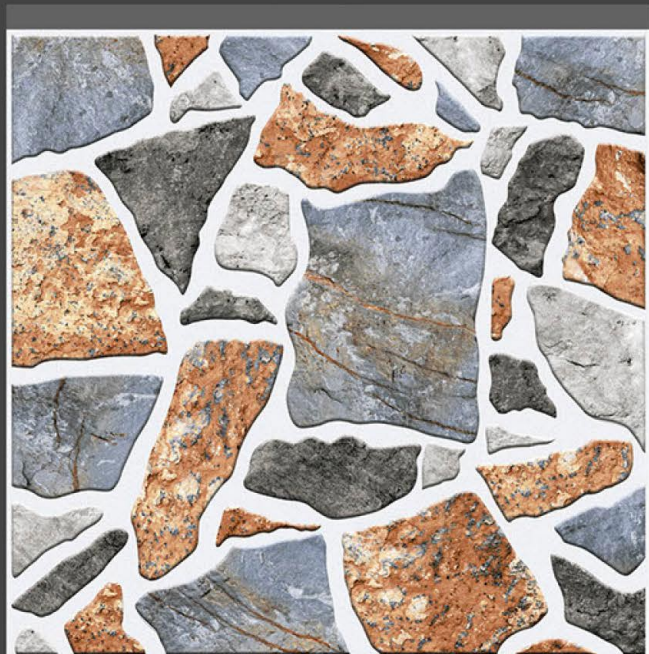

300 X
300 mm

DIGITAL FLOOR TILES

20013

20014

20015

20016

Applications :

FLOOR