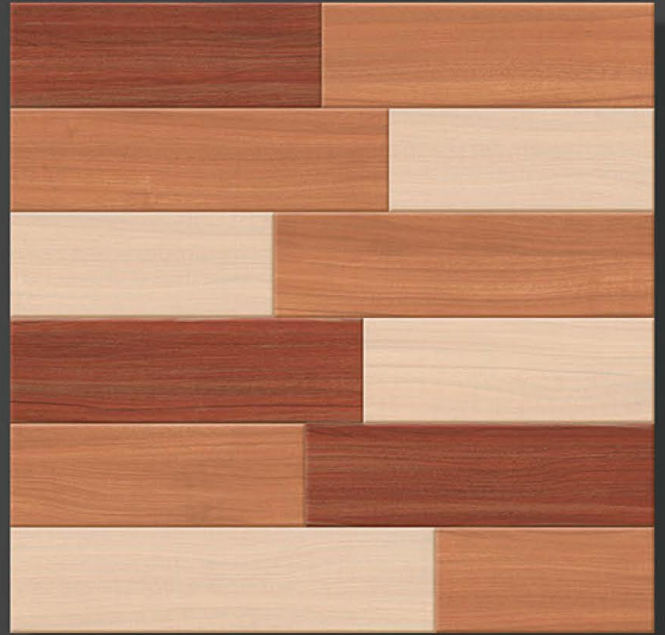

300 X
300 mm

DIGITAL FLOOR TILES

20125

20126

20127

20128

Applications :

FLOOR