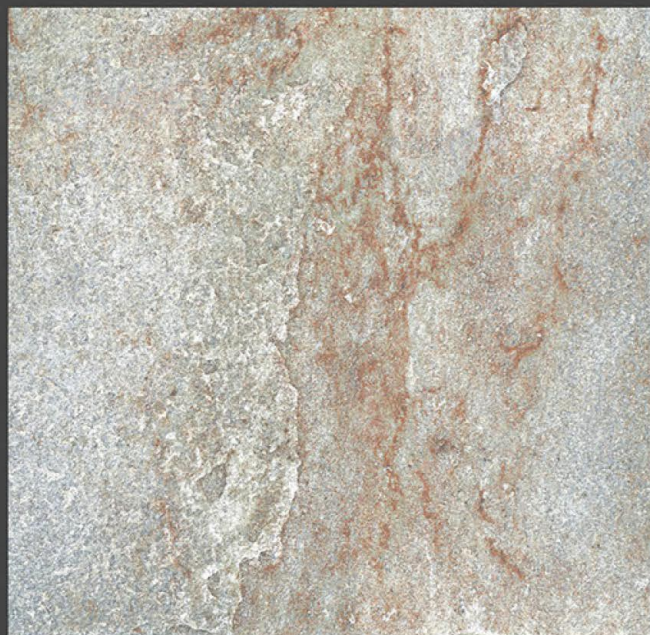

300 X
300 mm

DIGITAL FLOOR TILES

20018

20019

Applications :

FLOOR

INDOOR

RECEPTION

BEDROOM

BATHROOM