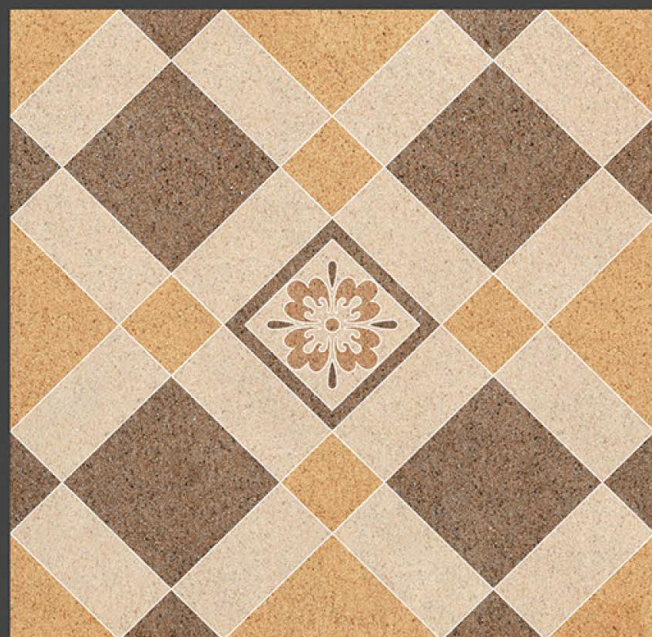

INDOOR

RECEPTION

BEDROOM

BATHROOM

300 X
300 mm

DIGITAL FLOOR TILES

20105

20106