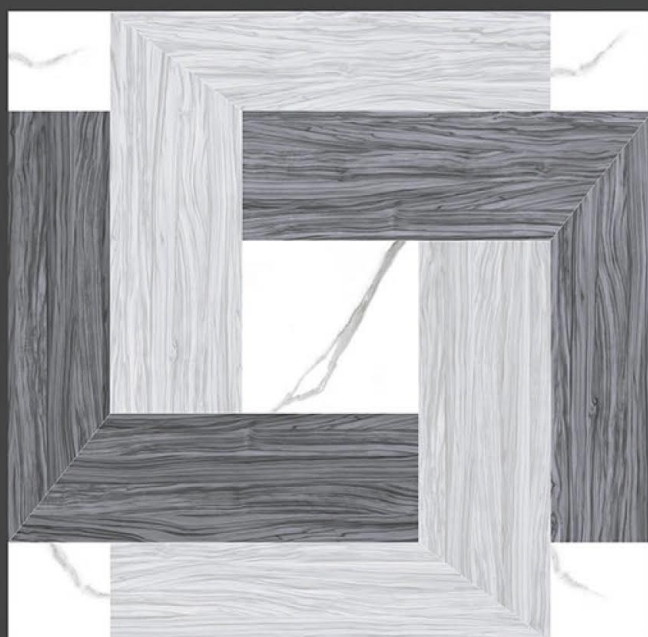

20028

Applications :

FLOOR

INDOOR

RECEPTION

BEDROOM

BATHROOM