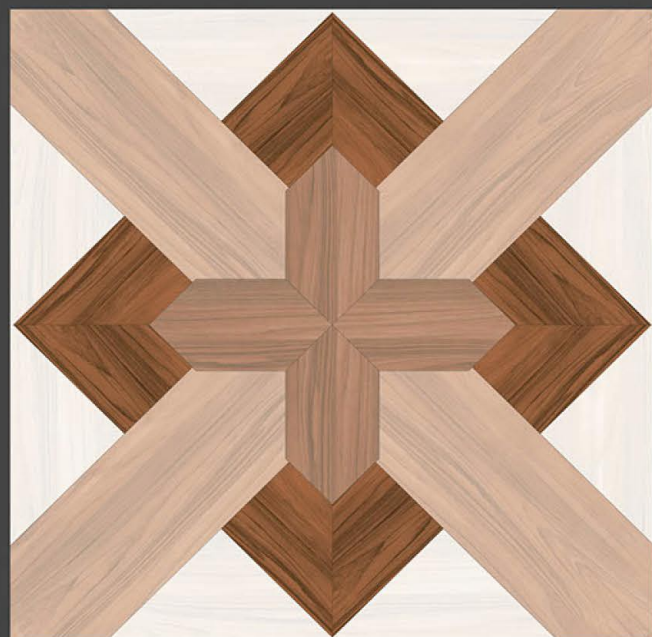

20012

Applications :

FLOOR

INDOOR

RECEPTION

BEDROOM

BATHROOM