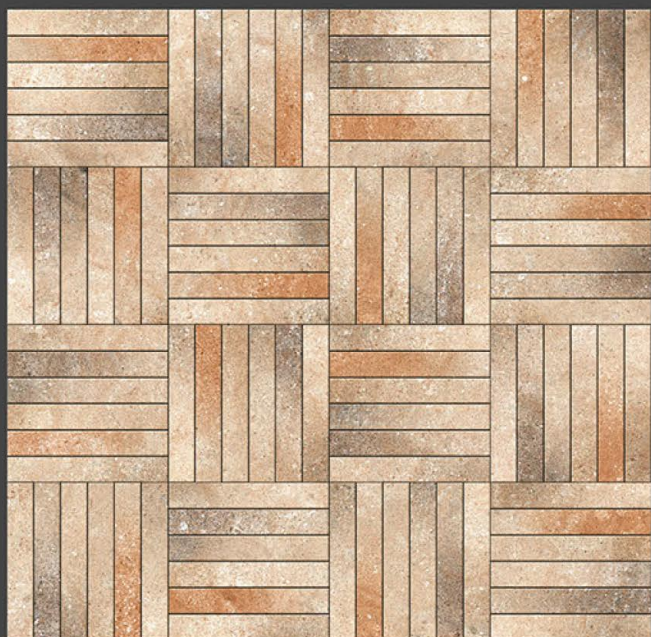

300 X
300 mm

DIGITAL FLOOR TILES

20049