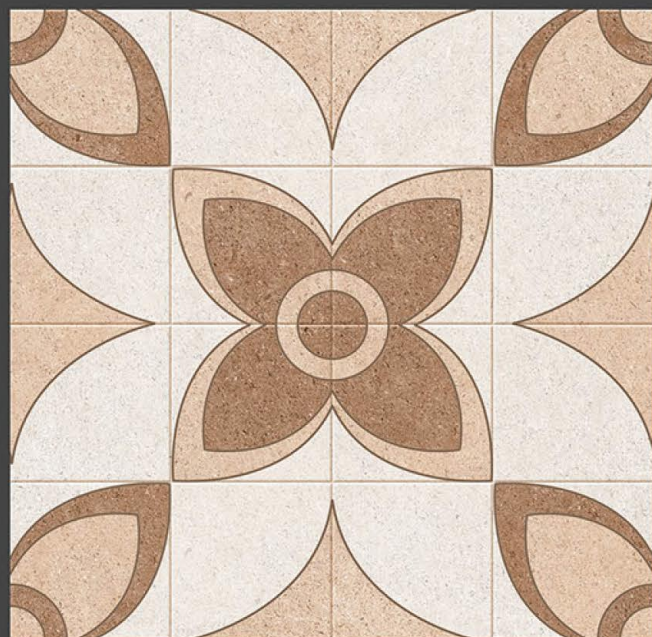

INDOOR

RECEPTION

BEDROOM

BATHROOM

300 X
300 mm

DIGITAL FLOOR TILES

20049

20050