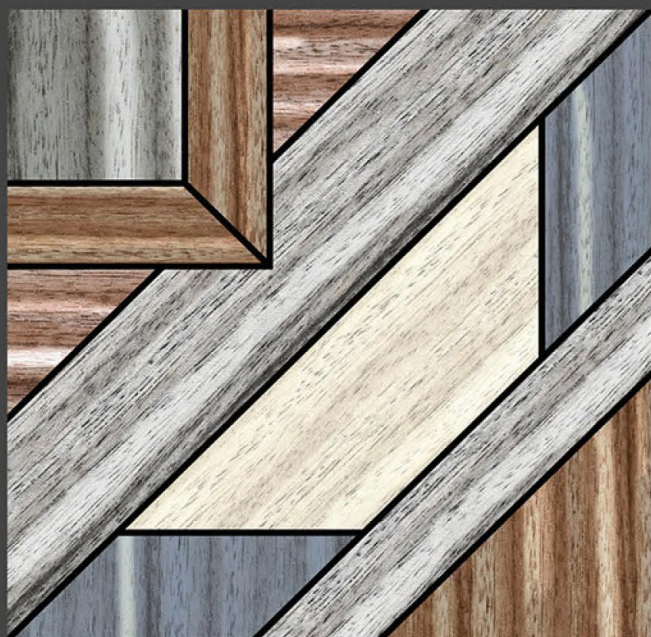

INDOOR

RECEPTION

BEDROOM

BATHROOM

300 X
300 mm

DIGITAL FLOOR TILES

20009

20010