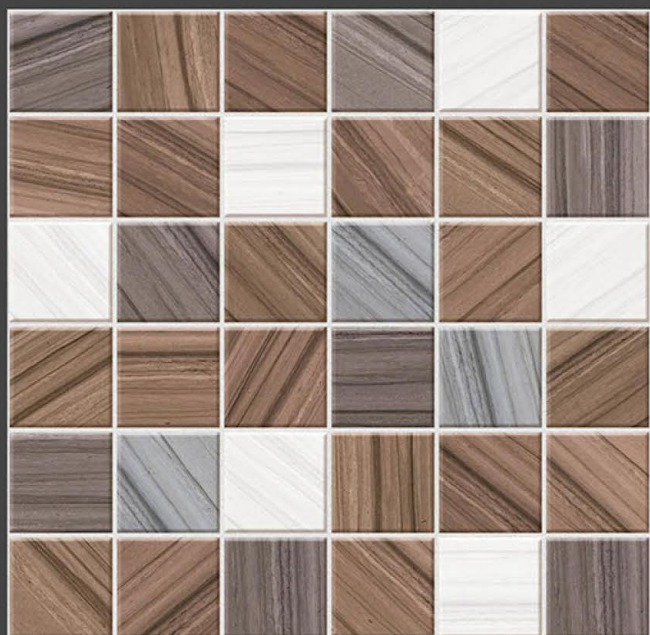

300 X
300 mm

DIGITAL FLOOR TILES

20057

20058

20059

20060

Applications :

FLOOR

INDOOR

RECEPTION

BEDROOM

BATHROOM