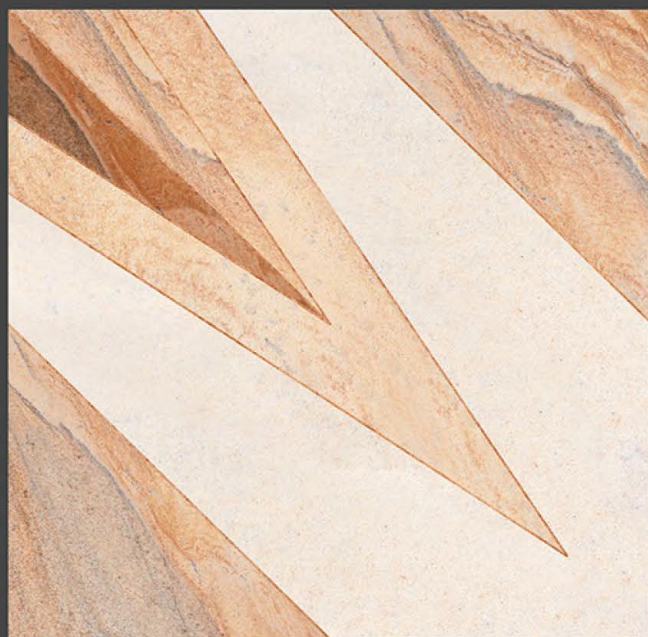

300 X
300 mm

DIGITAL FLOOR TILES

20005

20006

20007

20008

Applications :

FLOOR