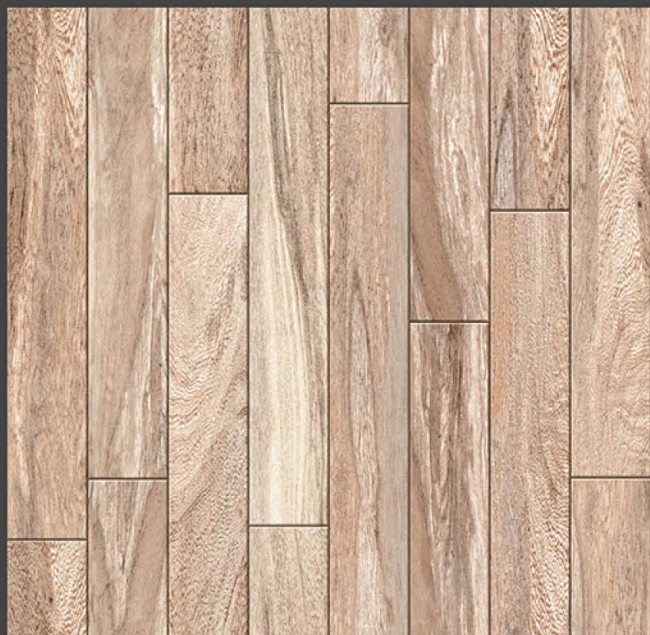

300 X
300 mm

DIGITAL FLOOR TILES

20017