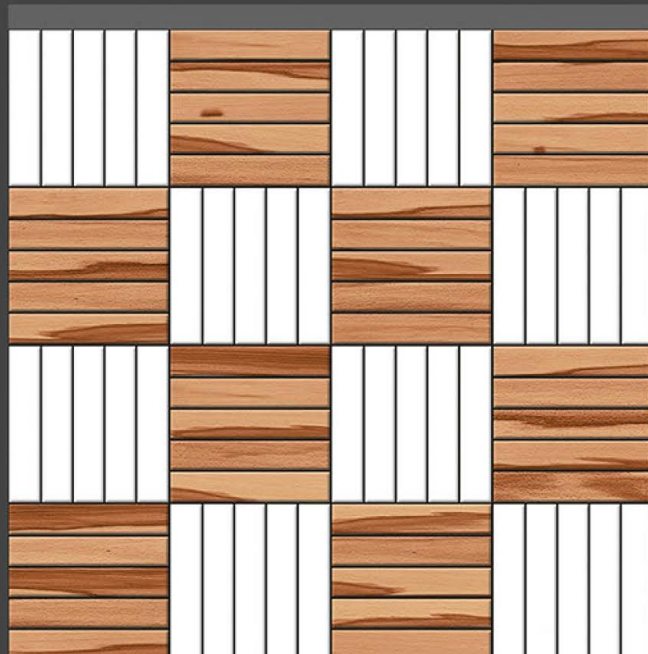

300 X
300 mm

DIGITAL FLOOR TILES

20013

20014

20015

20016

Applications :

FLOOR