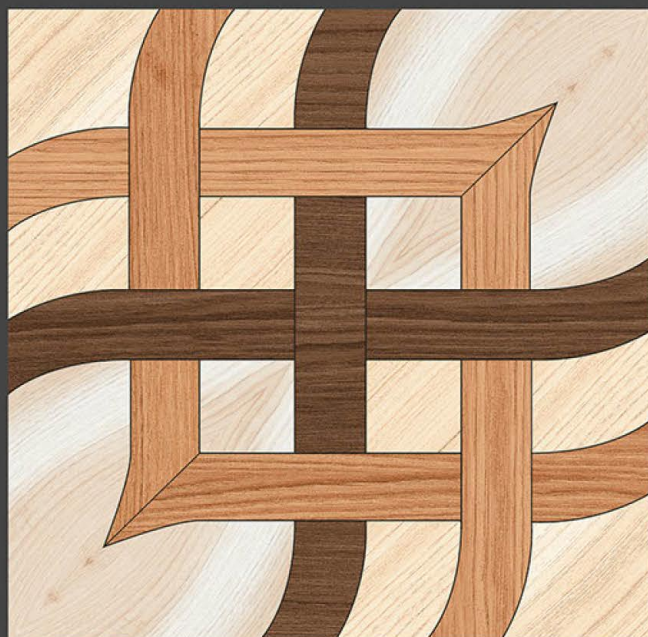

300 X
300 mm

DIGITAL FLOOR TILES

20013

20014

20015

20016

Applications :

FLOOR