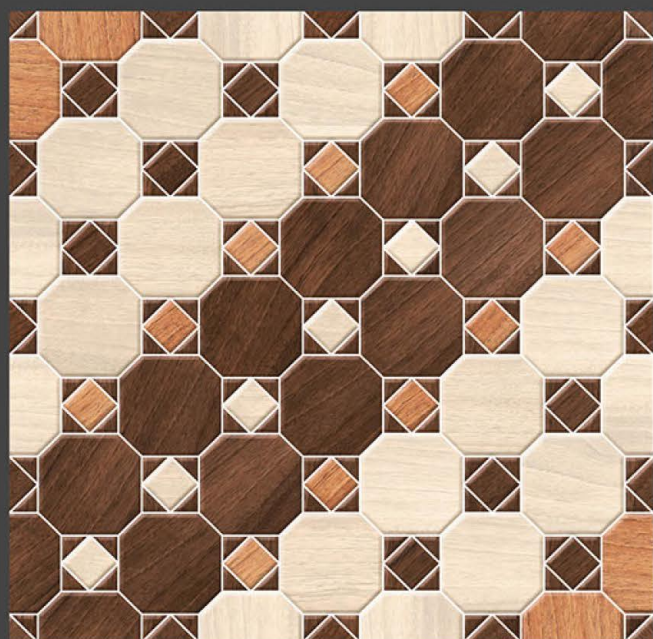

INDOOR

RECEPTION

BEDROOM

BATHROOM

300 X
300 mm

DIGITAL FLOOR TILES

20137

20138