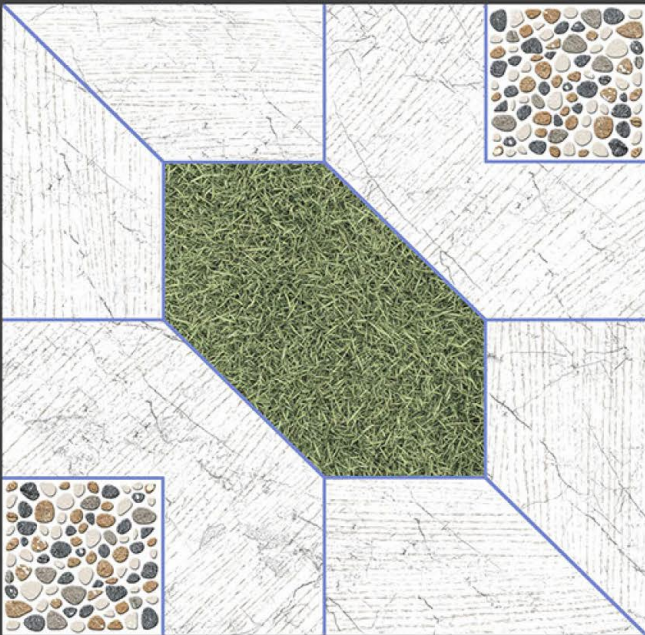

300 X
300 mm

DIGITAL FLOOR TILES

20085

20086

20087

20088

Applications :

FLOOR