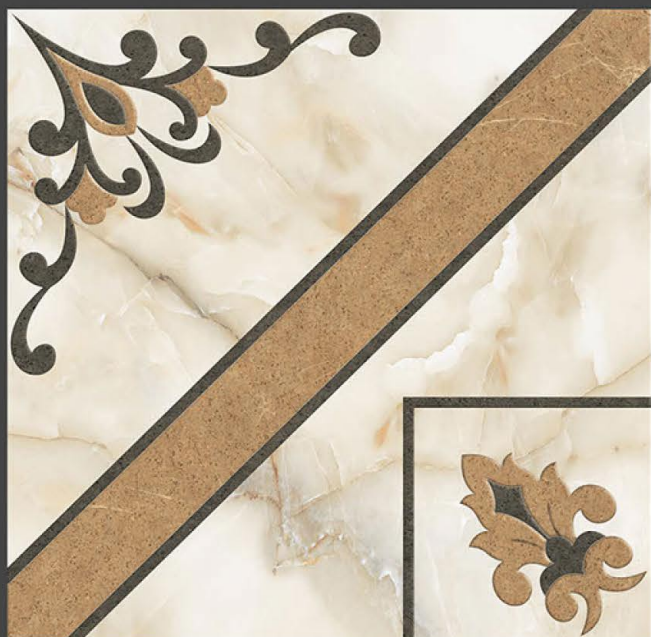

300 X
300 mm

DIGITAL FLOOR TILES

20101

20102

20103

20104

Applications :

FLOOR