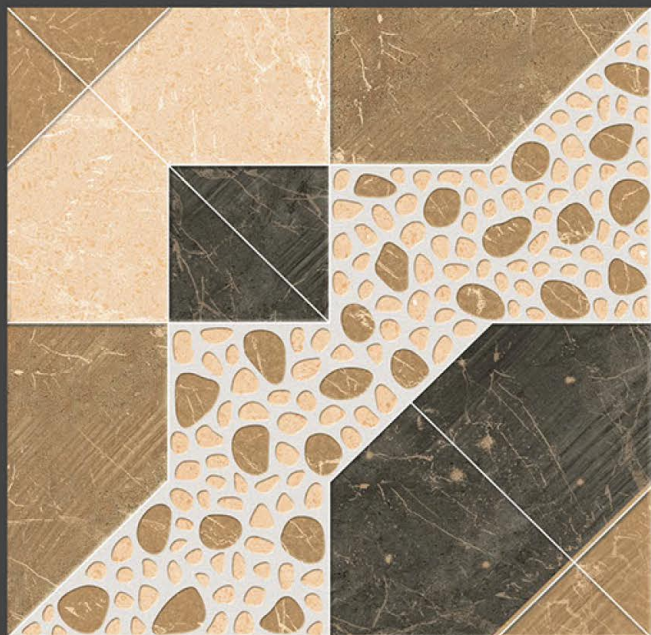

300 X
300 mm

DIGITAL FLOOR TILES

20101

20102

20103

20104

Applications :

FLOOR