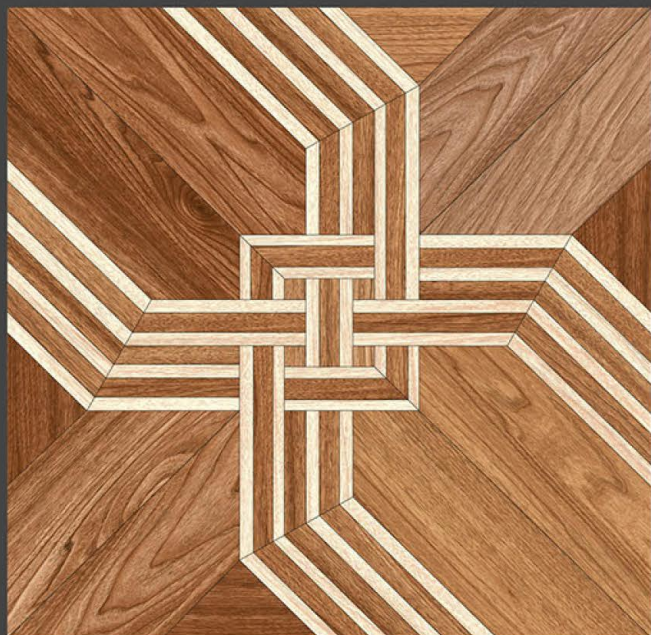

300 X
300 mm

DIGITAL FLOOR TILES

20061