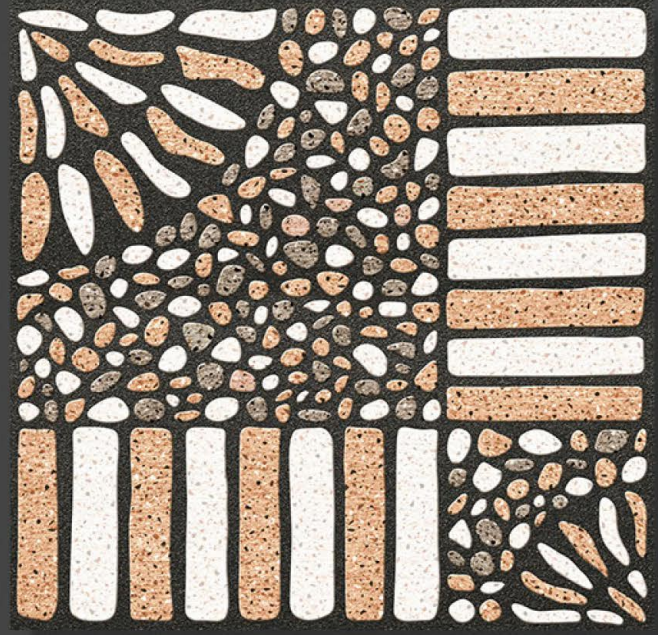

300 X
300 mm

DIGITAL FLOOR TILES

20081

20082

20083

20084

Applications :

FLOOR

INDOOR

RECEPTION

BEDROOM

BATHROOM