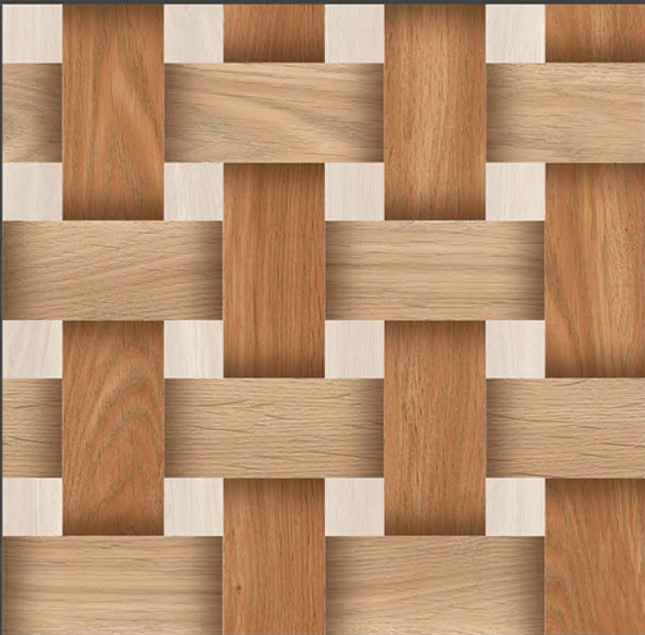

INDOOR

RECEPTION

BEDROOM

BATHROOM

300 X
300 mm

DIGITAL FLOOR TILES

20121

20122