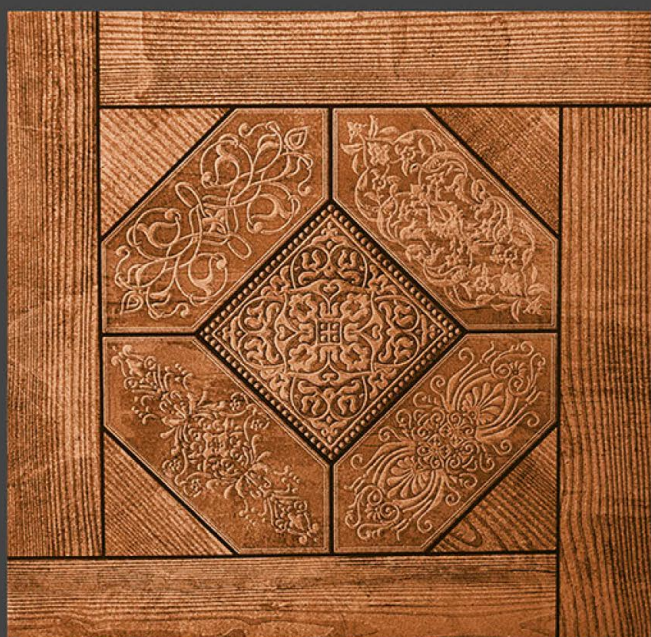

300 X
300 mm

DIGITAL FLOOR TILES

20045

20046

20047

20048

Applications :

FLOOR