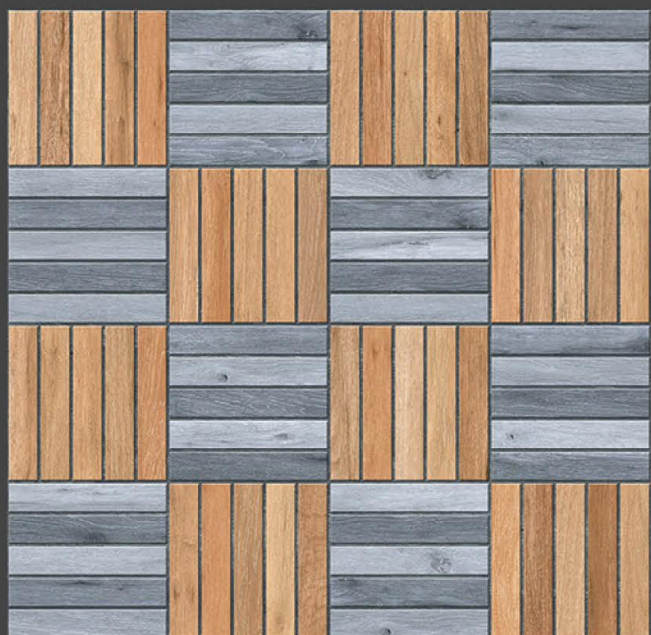

INDOOR

RECEPTION

BEDROOM

BATHROOM

300 X
300 mm

DIGITAL FLOOR TILES

20065

20066