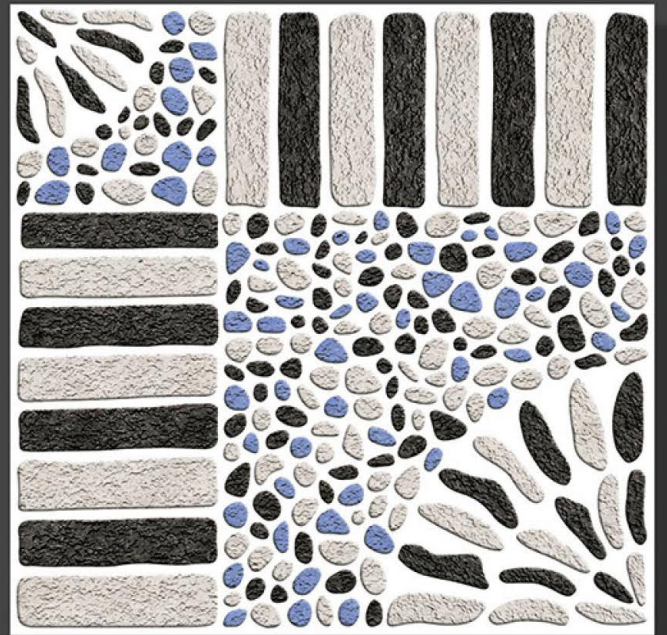

300 X
300 mm

DIGITAL FLOOR TILES

20085

20086

20087

20088

Applications :

FLOOR