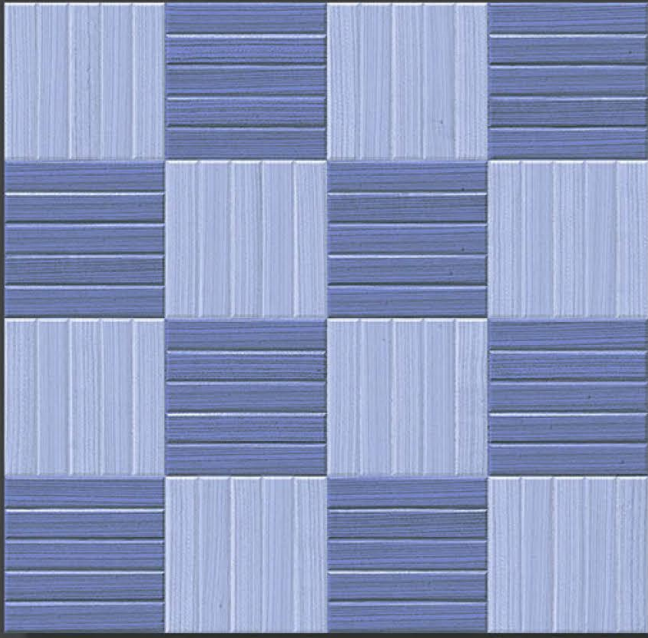

300 X
300 mm

DIGITAL FLOOR TILES

20069

20070

20071

20072

Applications :

FLOOR