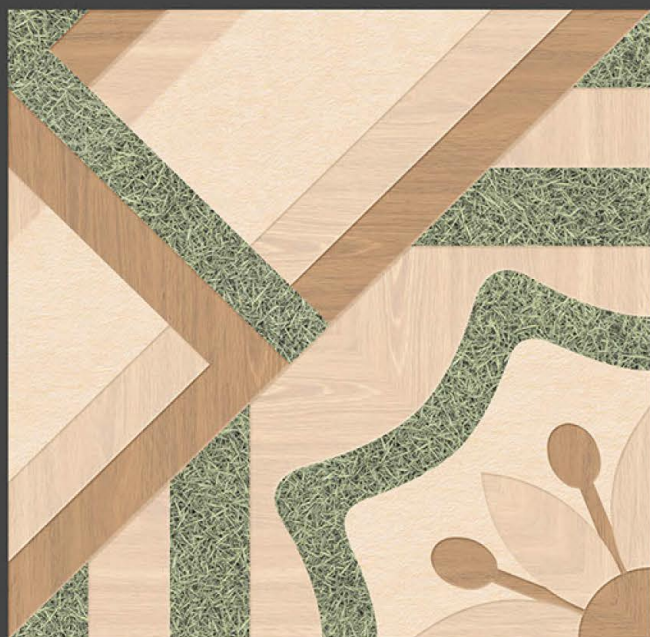

300 X
300 mm

DIGITAL FLOOR TILES

20109

20110

20111

20112

Applications :

FLOOR

INDOOR

RECEPTION

BEDROOM

BATHROOM