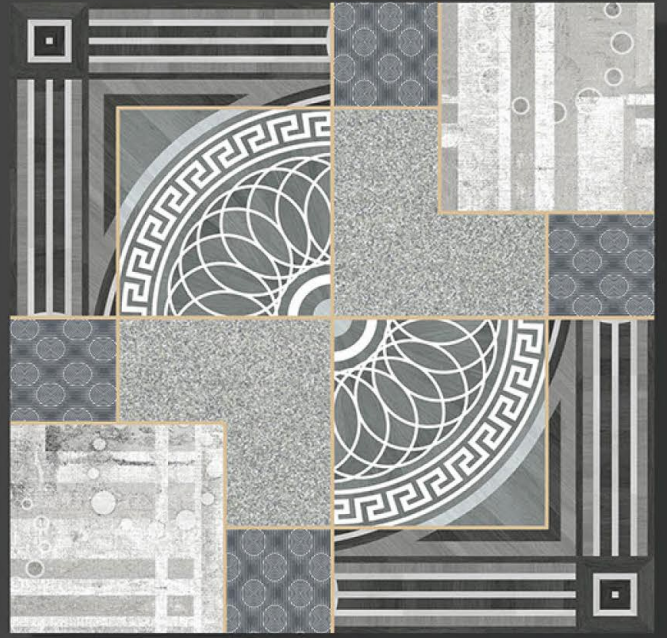

300 X
300 mm

DIGITAL FLOOR TILES

20085

20086

20087

20088

Applications :

FLOOR