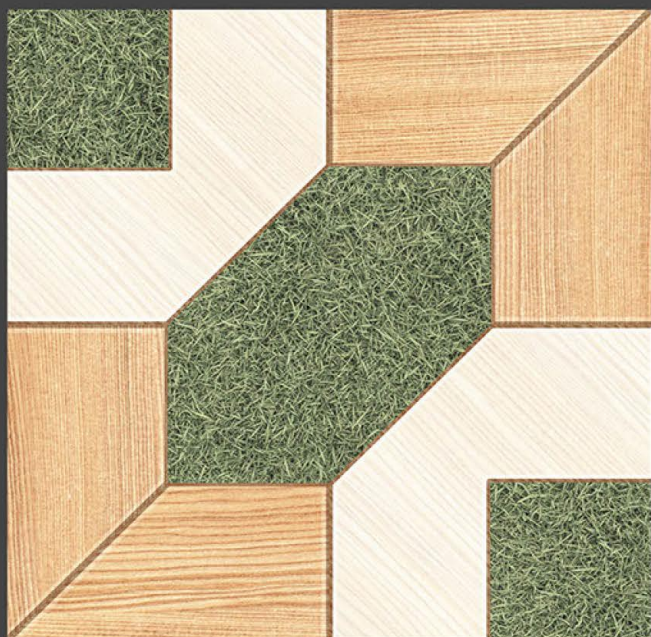

300 X
300 mm

DIGITAL FLOOR TILES

20109

20110

20111

20112

Applications :

FLOOR