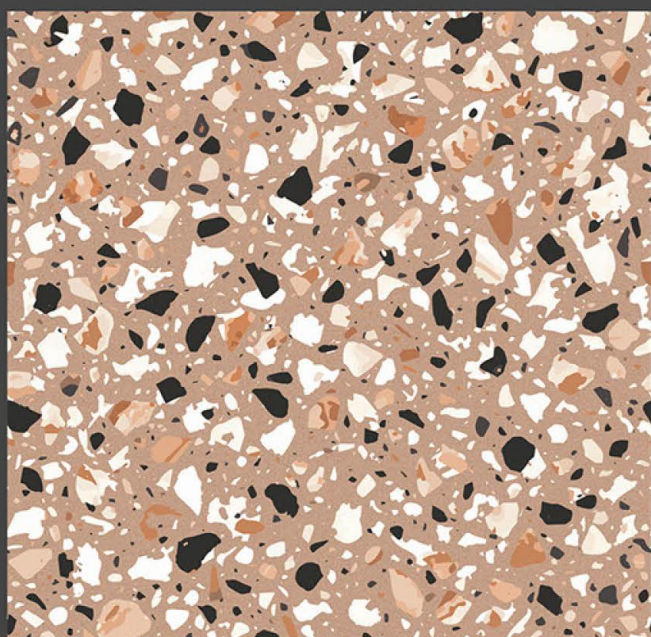

300 X
300 mm

DIGITAL FLOOR TILES

20025

20026

20027

20028

Applications :

FLOOR

INDOOR

RECEPTION

BEDROOM

BATHROOM