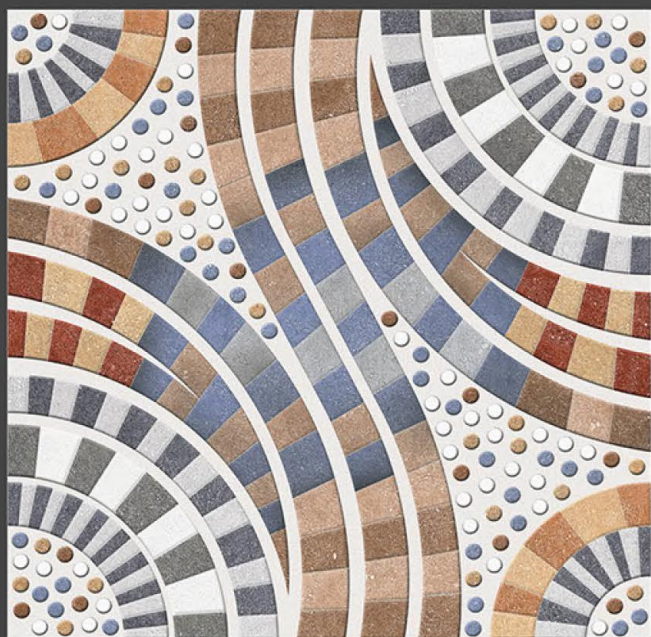

300 X
300 mm

DIGITAL FLOOR TILES

20029

20030

20031

20032

Applications :

FLOOR