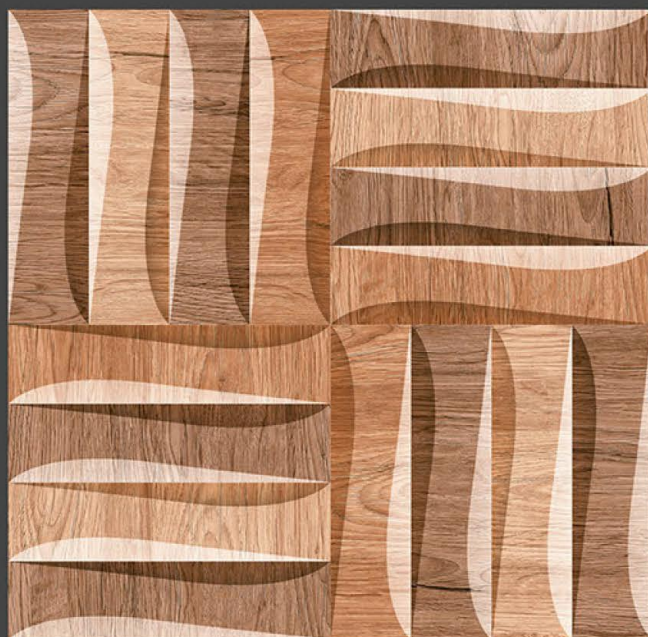

300 X
300 mm

DIGITAL FLOOR TILES

20045

20046

20047

20048

Applications :

FLOOR

INDOOR

RECEPTION

BEDROOM

BATHROOM