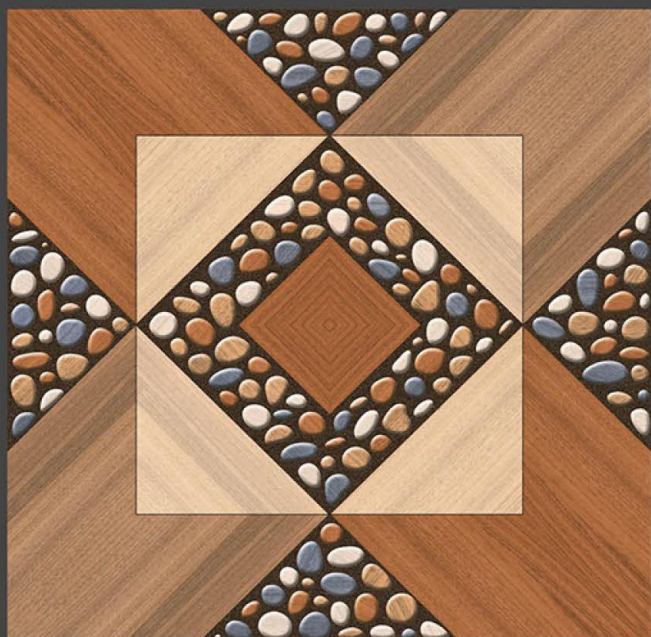

300 X
300 mm

DIGITAL FLOOR TILES

20009

20010

20011

20012

Applications :

FLOOR

INDOOR

RECEPTION

BEDROOM

BATHROOM