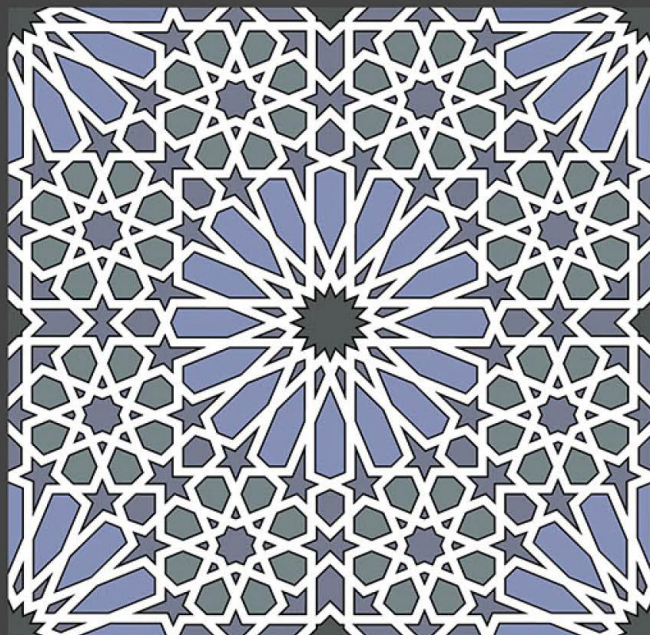

300 X
300 mm

DIGITAL FLOOR TILES

20021

20022

20023

20024

Applications :

FLOOR