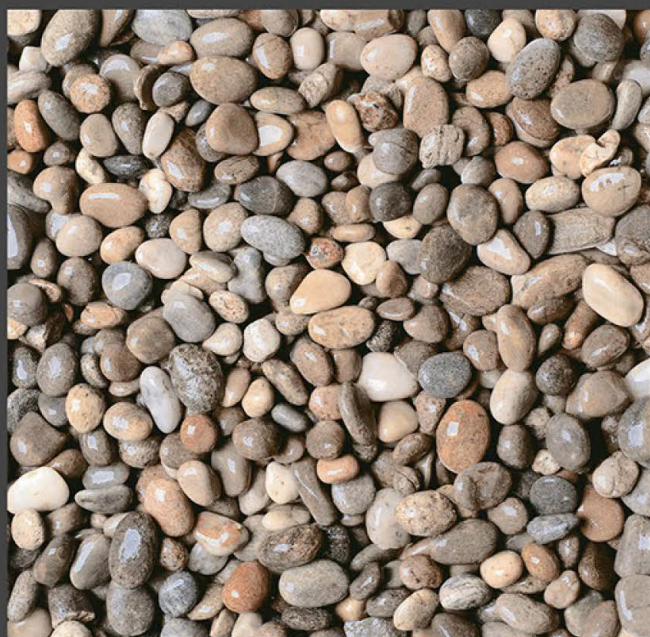

JNTM
JONEEL
■■■■ IMAGINATION CREATES INNOVATION

Matt
Series

300X300MM

GLOSSY
FINISH

300 X
300 mm

DIGITAL FLOOR TILES

20001

20002