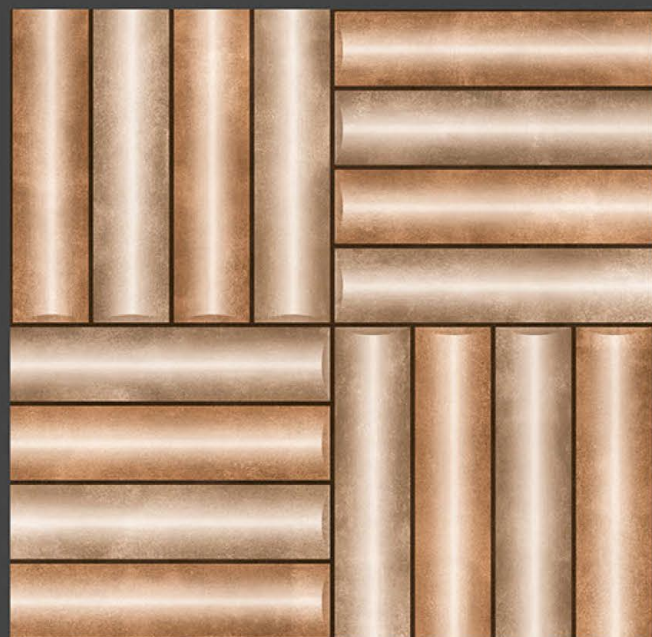

300 X
300 mm

DIGITAL FLOOR TILES

20061

20062

20063

20064

Applications :

FLOOR