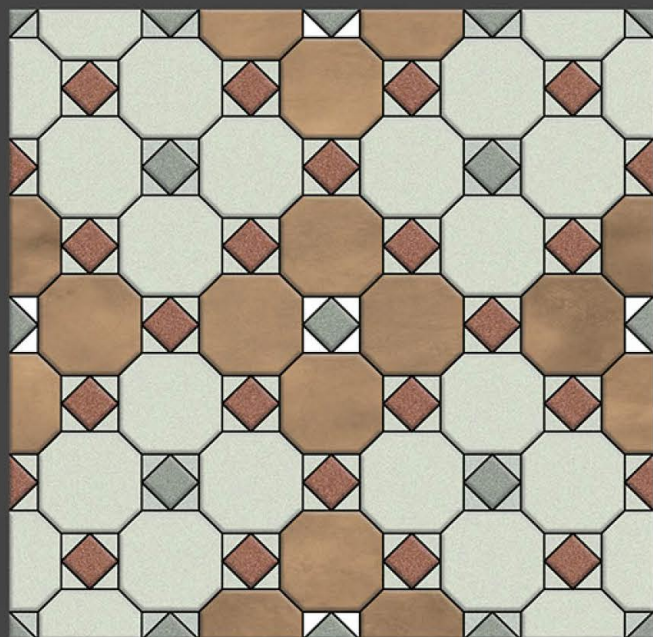

300 X
300 mm

DIGITAL FLOOR TILES

20141

20142

20143

20144

Applications :

FLOOR