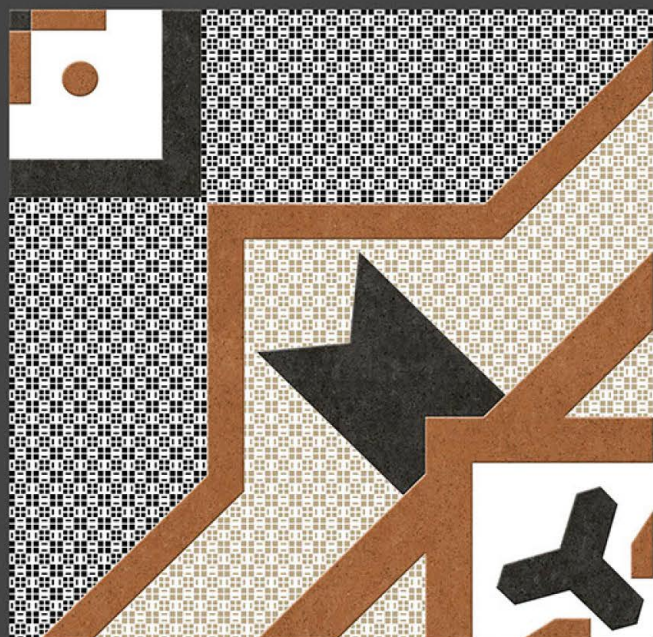

INDOOR

RECEPTION

BEDROOM

BATHROOM

300 X
300 mm

DIGITAL FLOOR TILES

20137

20138