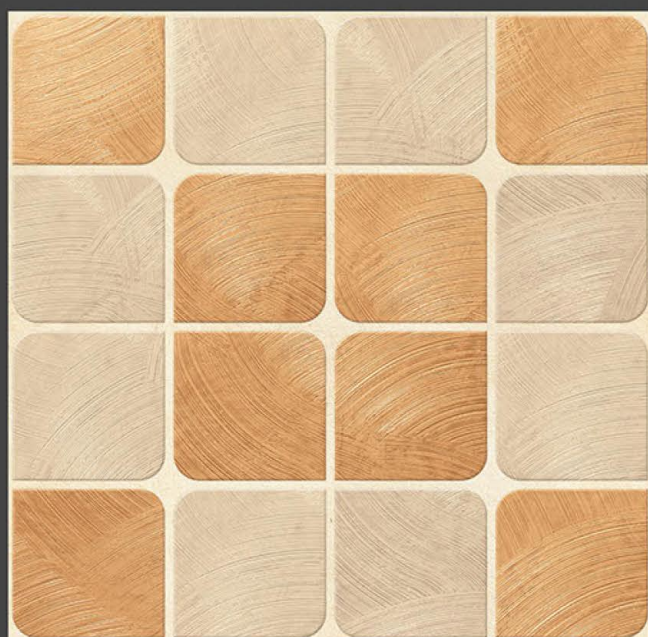

300 X
300 mm

DIGITAL FLOOR TILES

20045

20046

20047

20048

Applications :

FLOOR