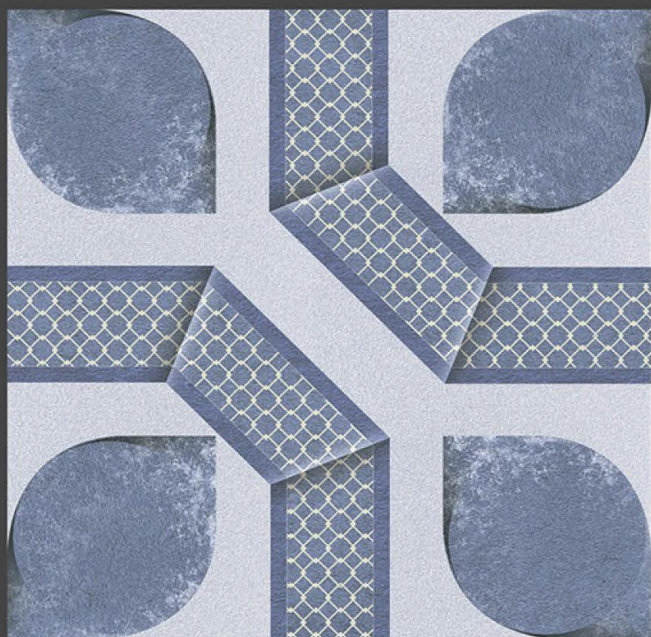

300 X
300 mm

DIGITAL FLOOR TILES

20117