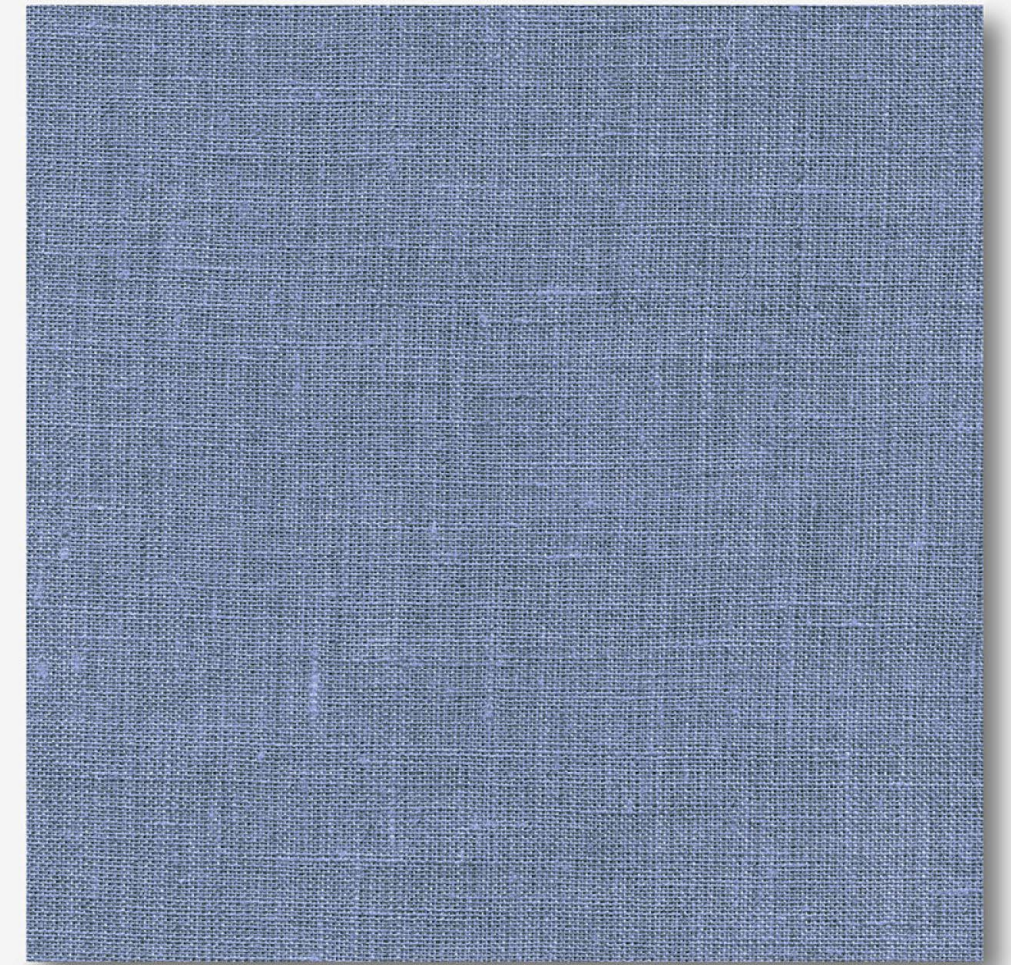

# DIGITAL

FLOOR TILES

300  
X  
300

MATT FINISHED

**XTREME BLUE**  
(RUSTIC PUNCH)