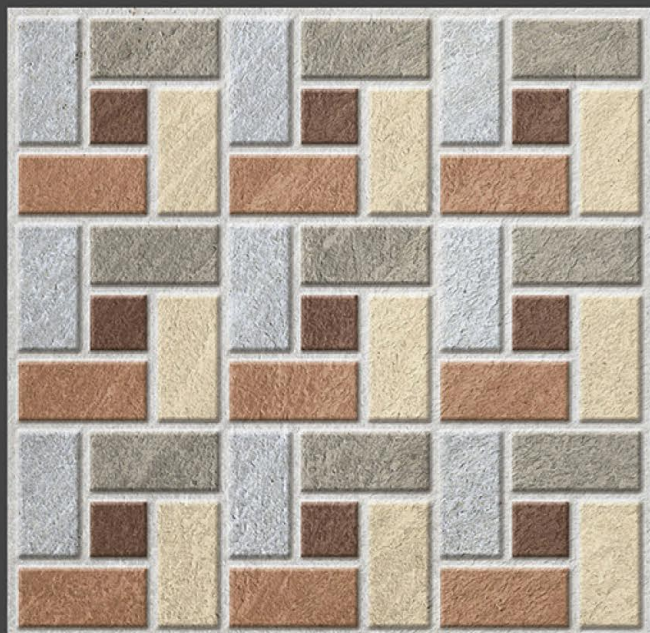

## Applications :

FLOOR

INDOOR

RECEPTION

BEDROOM

BATHROOM

300 X  
300 mm

DIGITAL FLOOR TILES