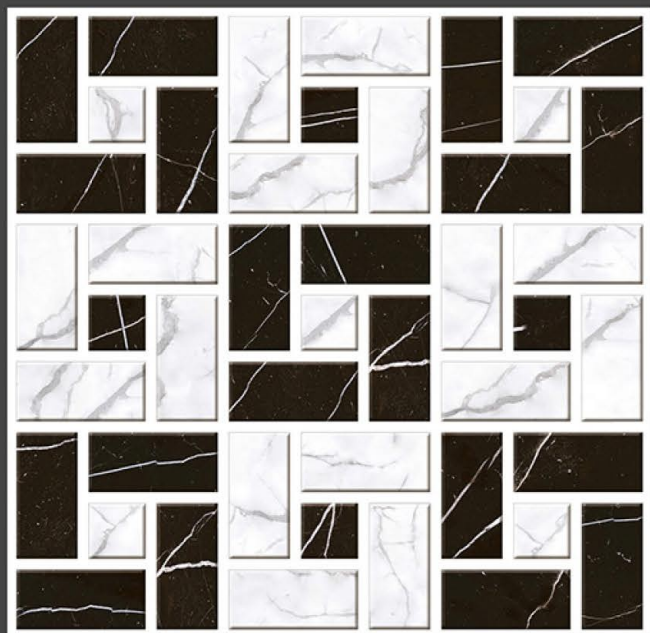

## Applications :

FLOOR

INDOOR

RECEPTION

BEDROOM

BATHROOM

300 X  
300 mm

DIGITAL FLOOR TILES