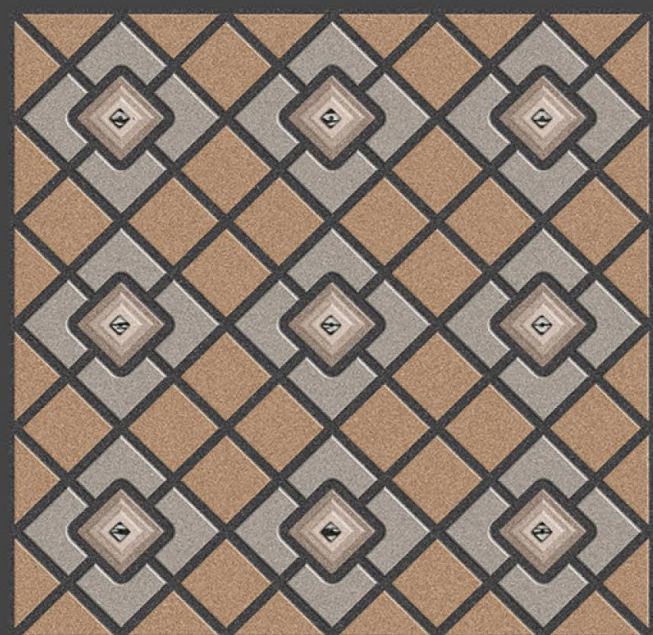

300 X
300 mm

DIGITAL FLOOR TILES

10605

10606

10607

10608

Applications :

FLOOR

INDOOR

RECEPTION

BEDROOM

BATHROOM