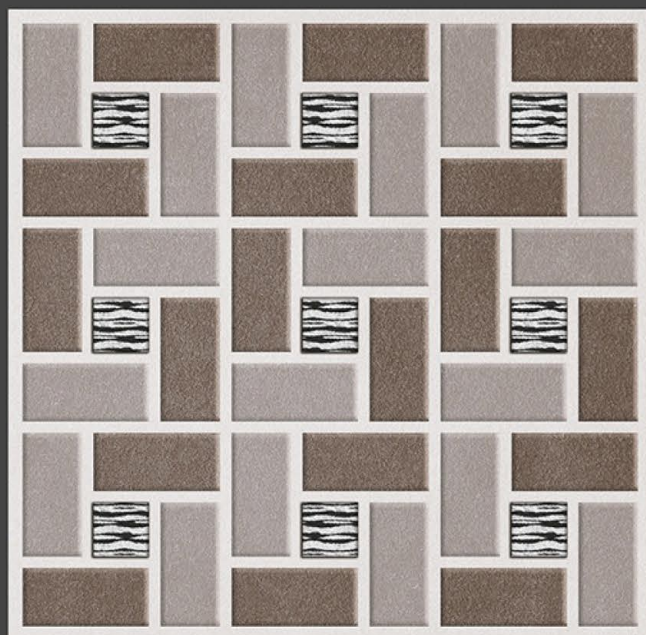

10708

Applications :

FLOOR

INDOOR

RECEPTION

BEDROOM

BATHROOM