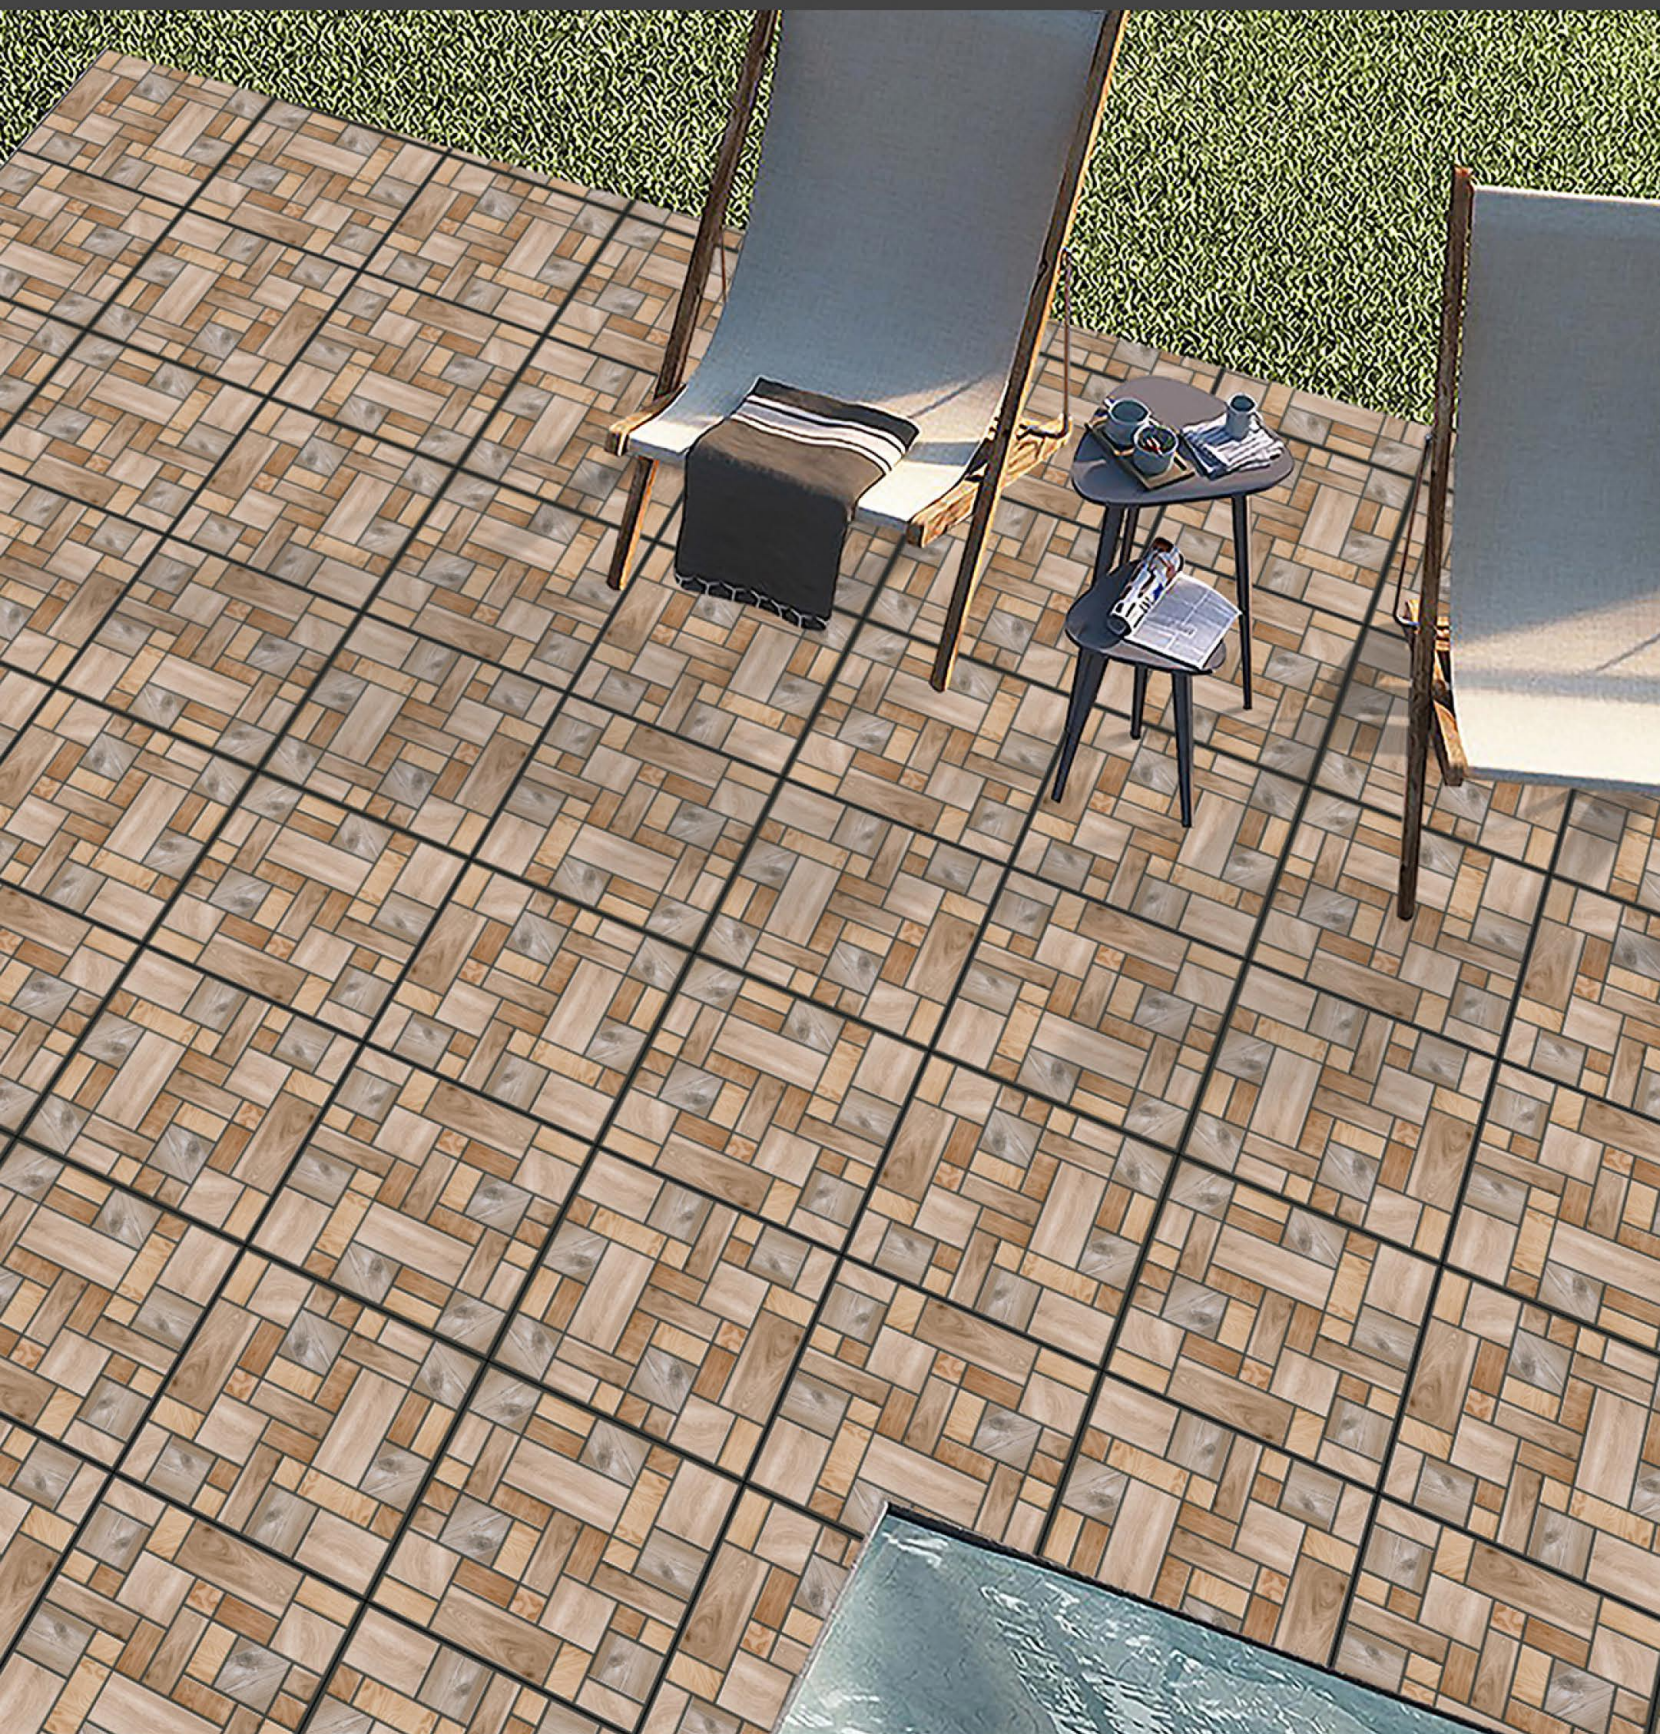

## Applications :

FLOOR

INDOOR

RECEPTION

BEDROOM

BATHROOM

300 X  
300 mm

DIGITAL FLOOR TILES