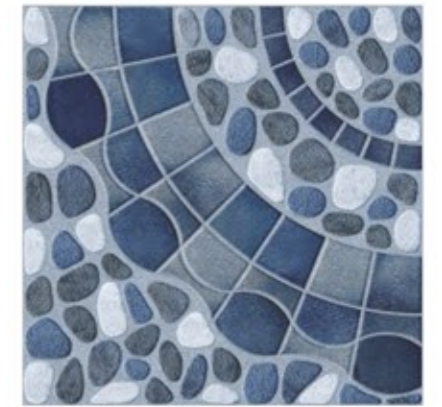

Punch: Bricks
Finish: Rustic
Thickness: 12mm

Punch: Vintage
Finish: Rustic
Thickness: 12mm

9321

9324

9325

9328

9329

9330