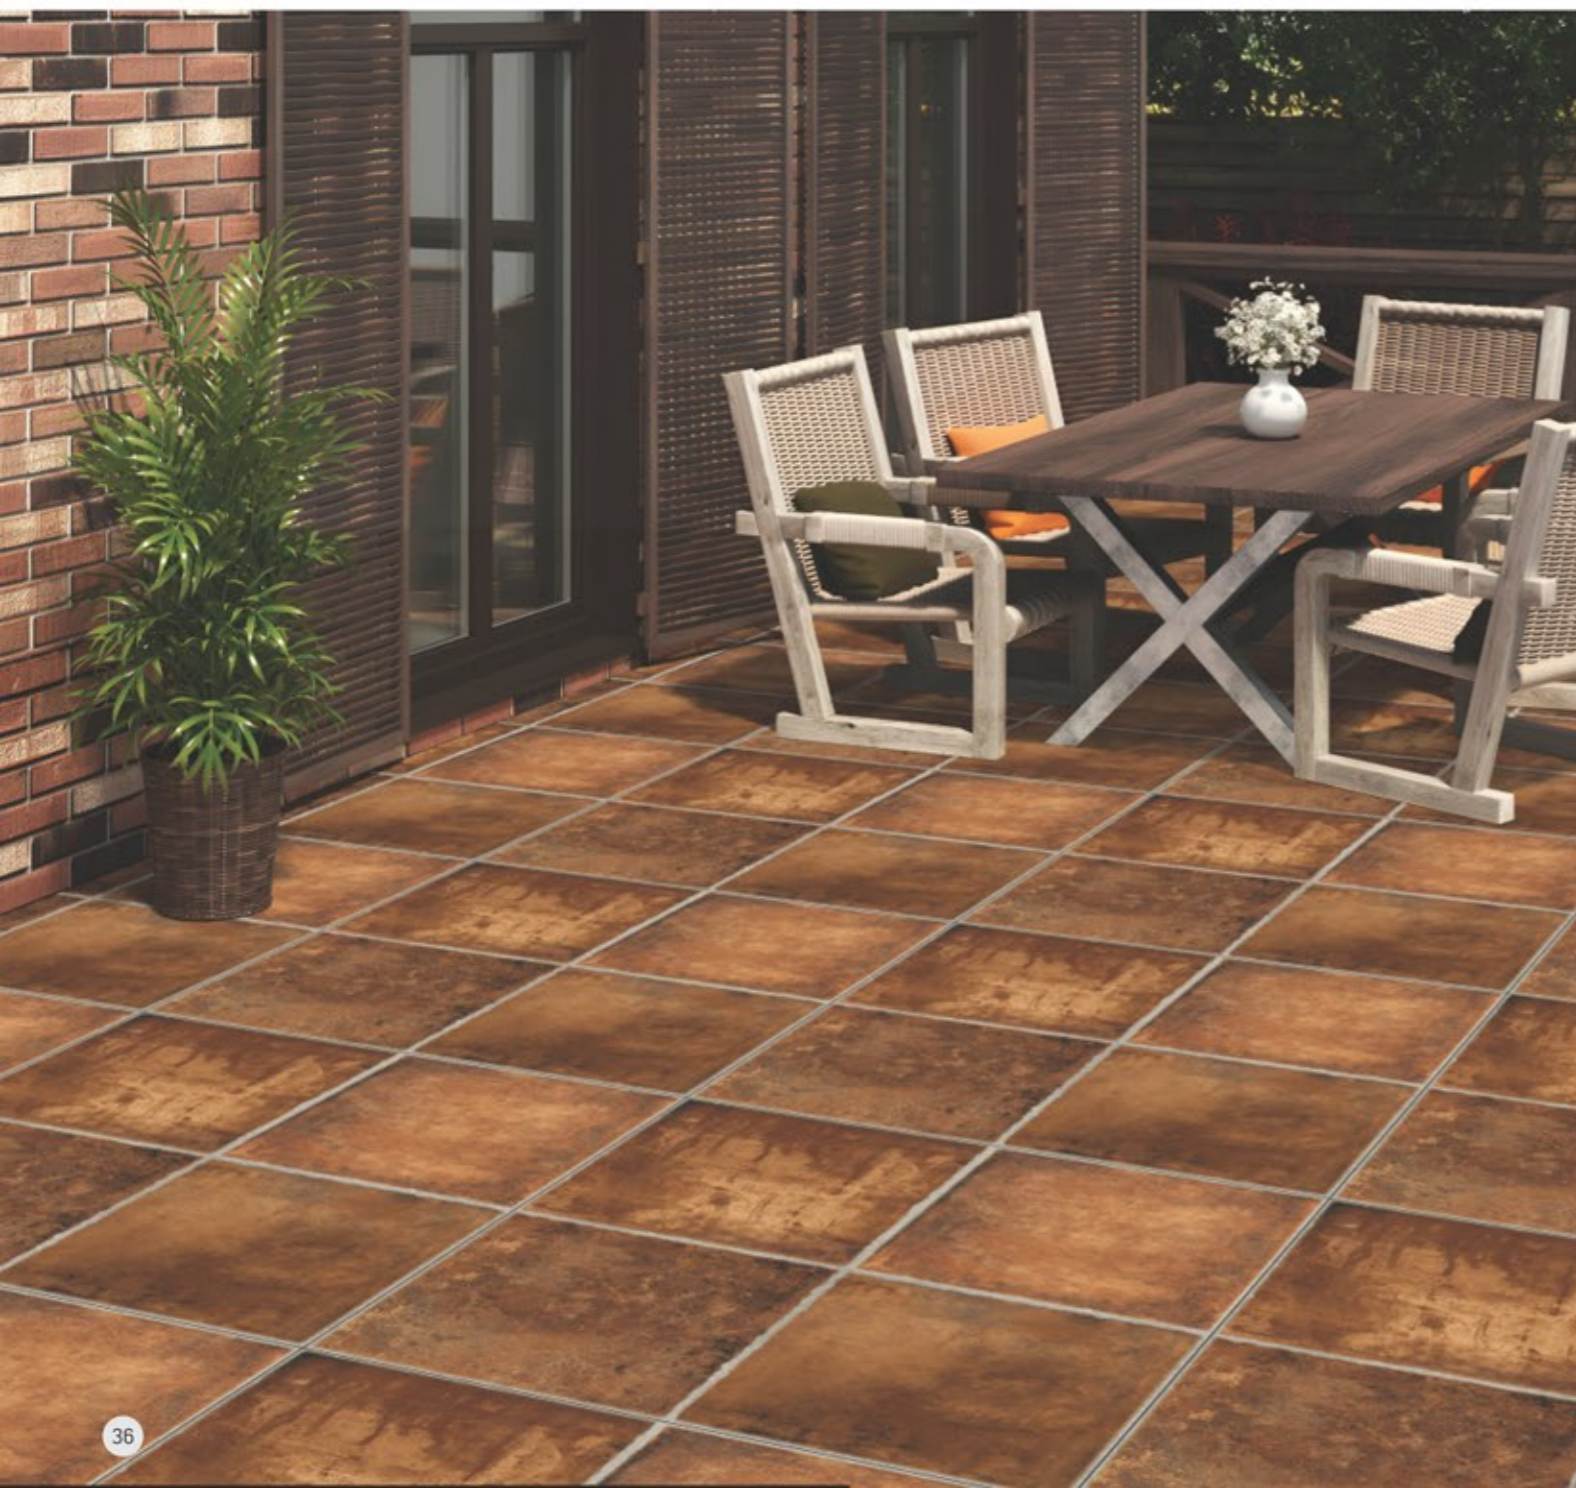

DENIM MINERAL