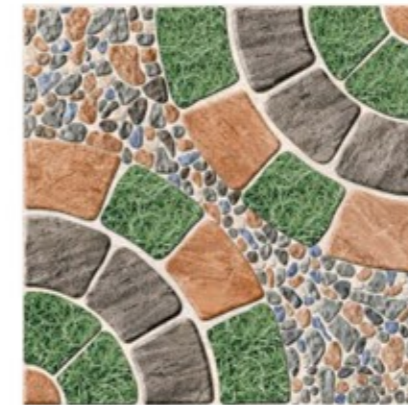

Punch: Stonela
Finish: Rustic
Thickness: 12mm

9506