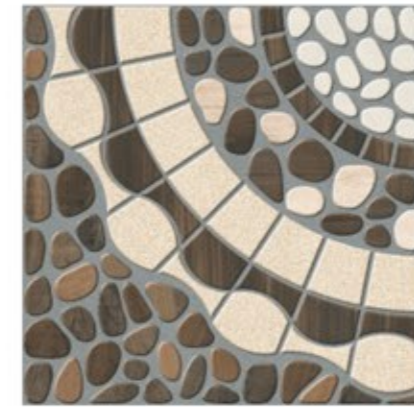

Punch: Bricks
Finish: Rustic
Thickness: 12mm

Punch: Vintage
Finish: Rustic
Thickness: 12mm

9321

9324

9325

9328

9329

9330