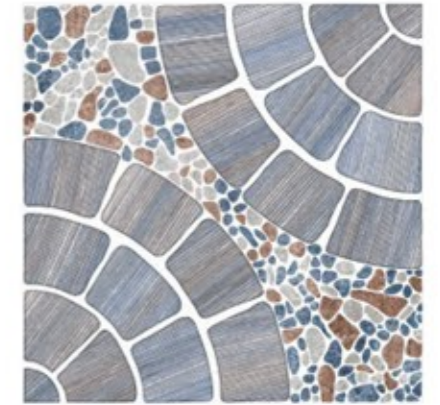

91215

91216

91219

91220

DIGITAL VITRIFIED PARKING TILES
400x400 MM

Punch: Paver
Finish: Rustic
Thickness: 12mm

Punch: Stonela
Finish: Rustic
Thickness: 12mm

9501