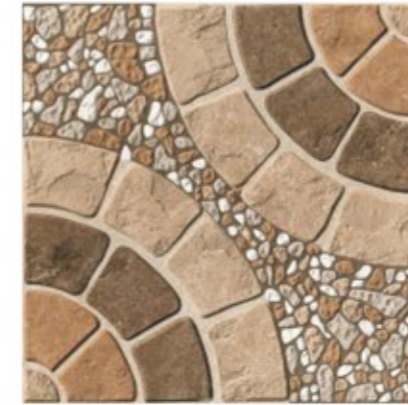

91215

91216

91219

91220

DIGITAL VITRIFIED PARKING TILES
400x400 MM

Punch: Paver
Finish: Rustic
Thickness: 12mm

Punch: Stonela
Finish: Rustic
Thickness: 12mm

9501