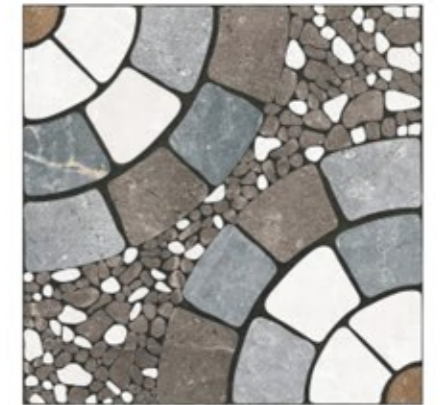

9503

9506

9507

9508

9509

9510

DIGITAL VITRIFIED PARKING TILES
400x400 MM

Punch: Stonela
Finish: Rustic
Thickness: 12mm