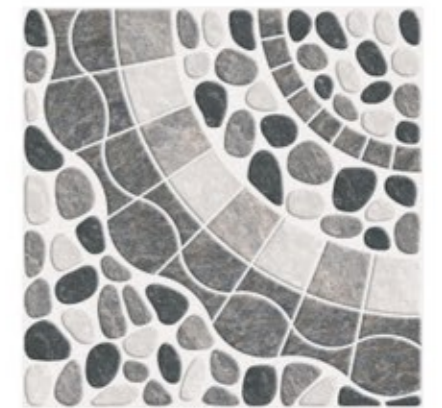

Punch: Bricks
Finish: Rustic
Thickness: 12mm

Punch: Vintage
Finish: Rustic
Thickness: 12mm

9321

9324

9325

9328

9329

9330