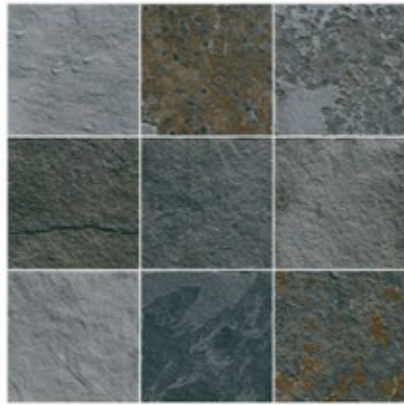

DIGITAL VITRIFIED PARKING TILES
400x400 MM

Punch: Denz
Finish: Rustic
Thickness: 12mm

9882

RANDOM

RANDOM

RANDOM

RANDOM

RANDOM

RANDOM

RANDOM

RANDOM

RANDOM

RANDOM