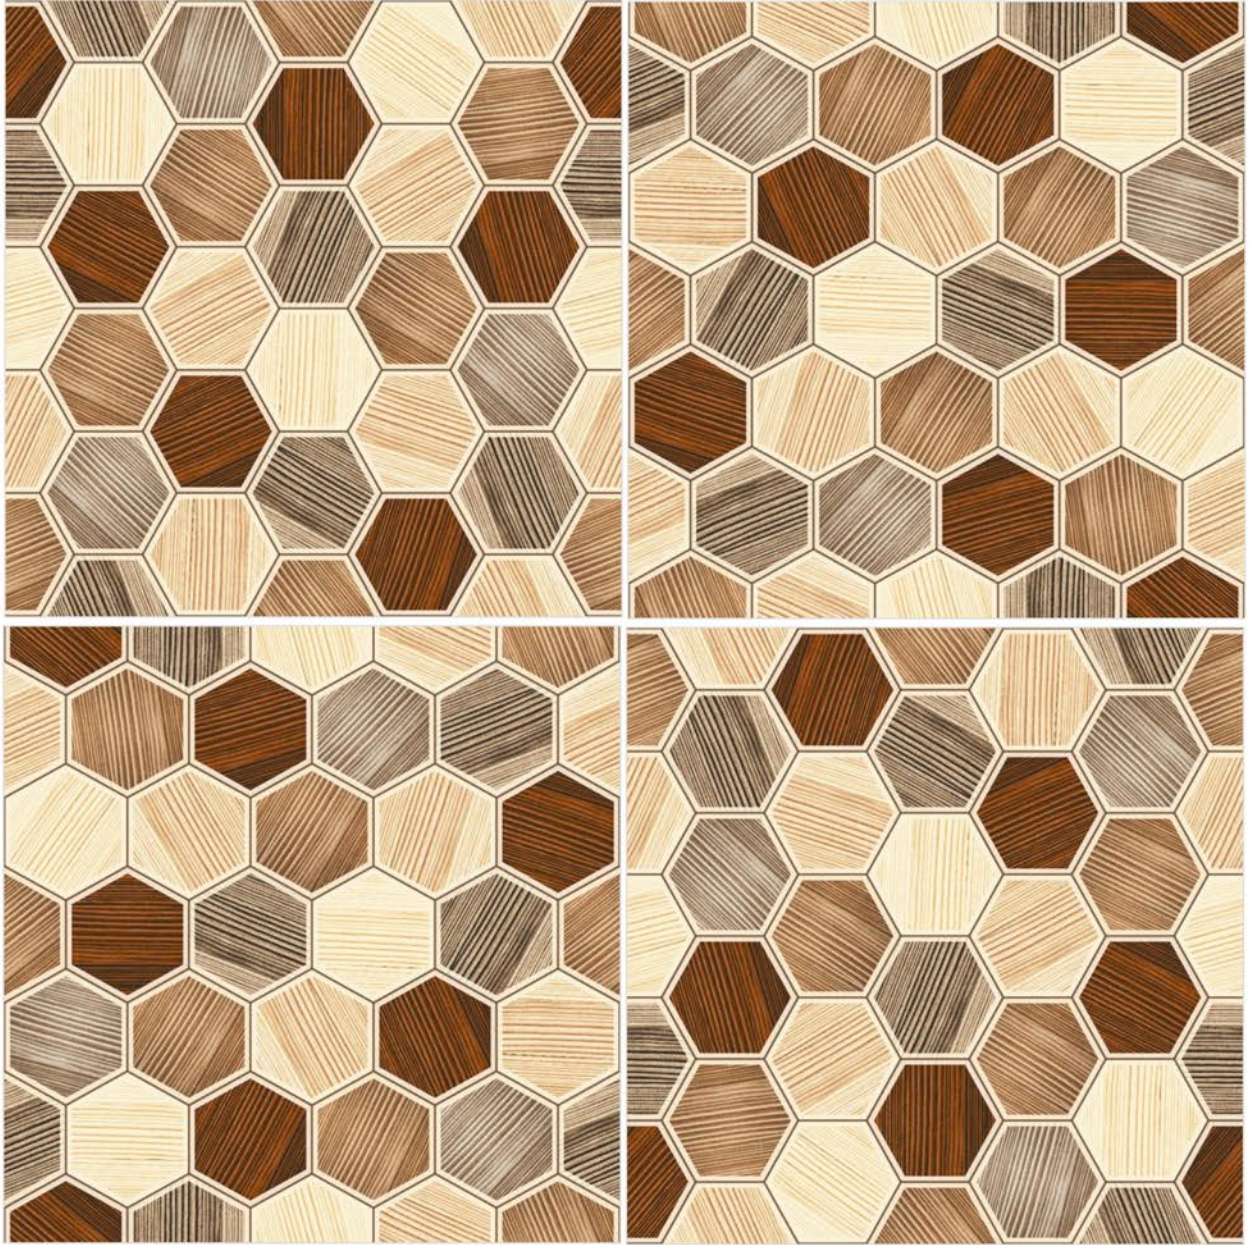

HEXAGONE 1

SIZE
396 X 396 MM

FINISH
RUSTIC

HEXAGONE 10

SIZE
396 X 396 MM

FINISH
RUSTIC

HEXAGONE 11

SIZE
396 X 396 MM