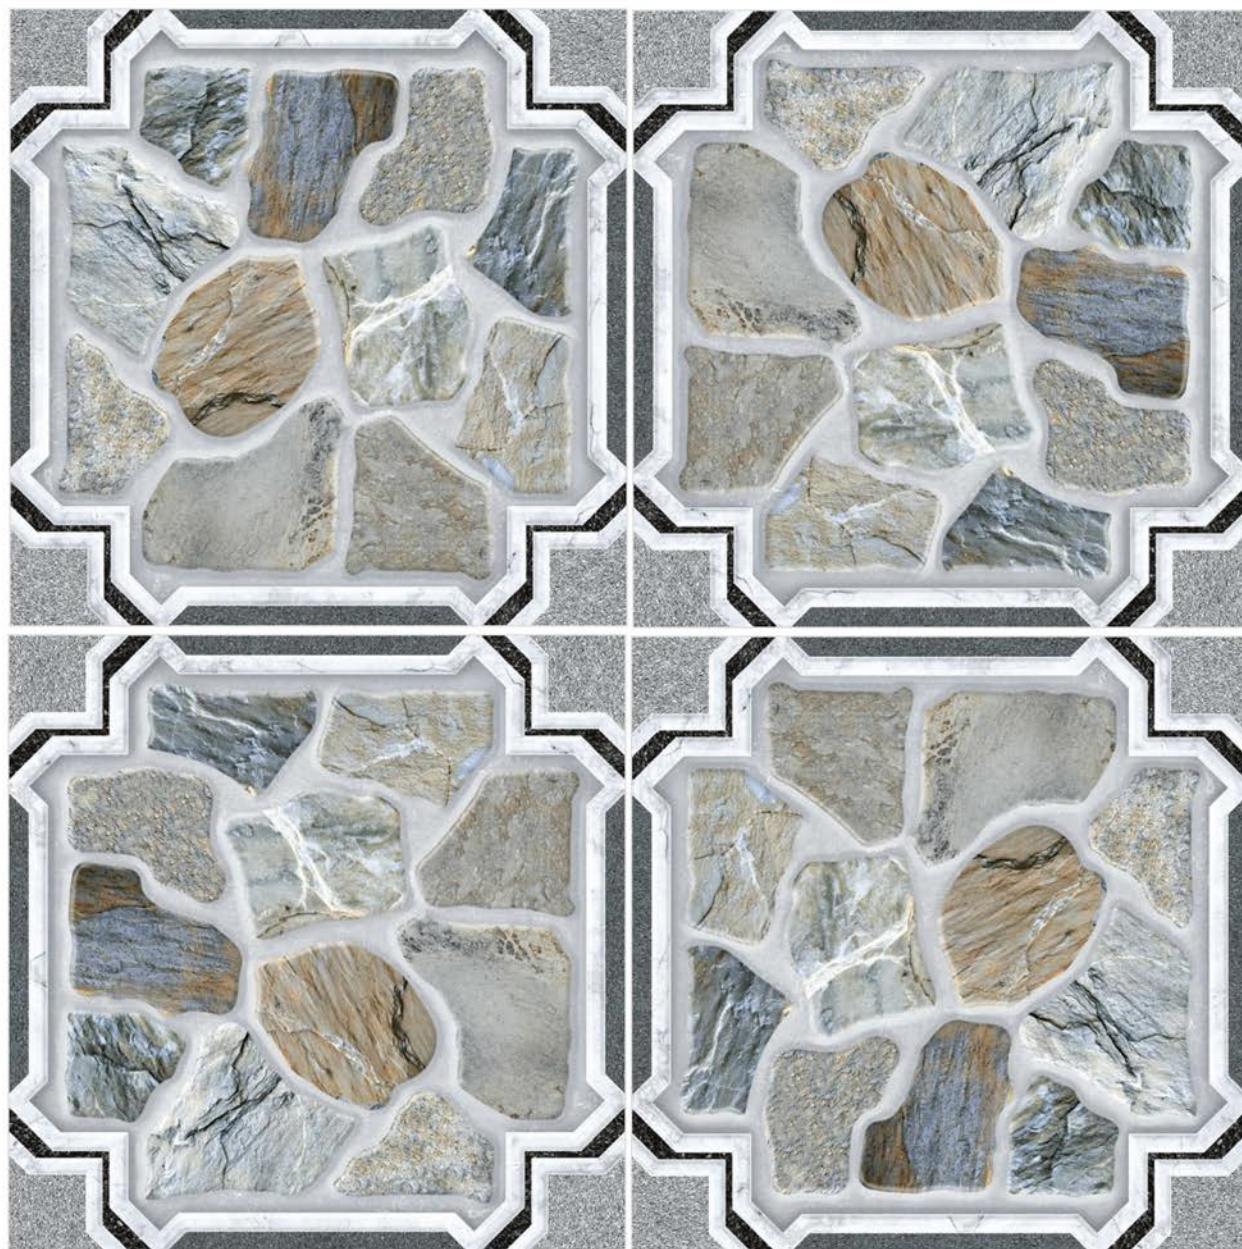

SIZE
396 X 396 MM

FINISH
RUSTIC

MAGIC STONE 3

SIZE
396 X 396 MM

FINISH
RUSTIC

MAGIC STONE 4

SIZE
396 X 396 MM

FINISH
RUSTIC