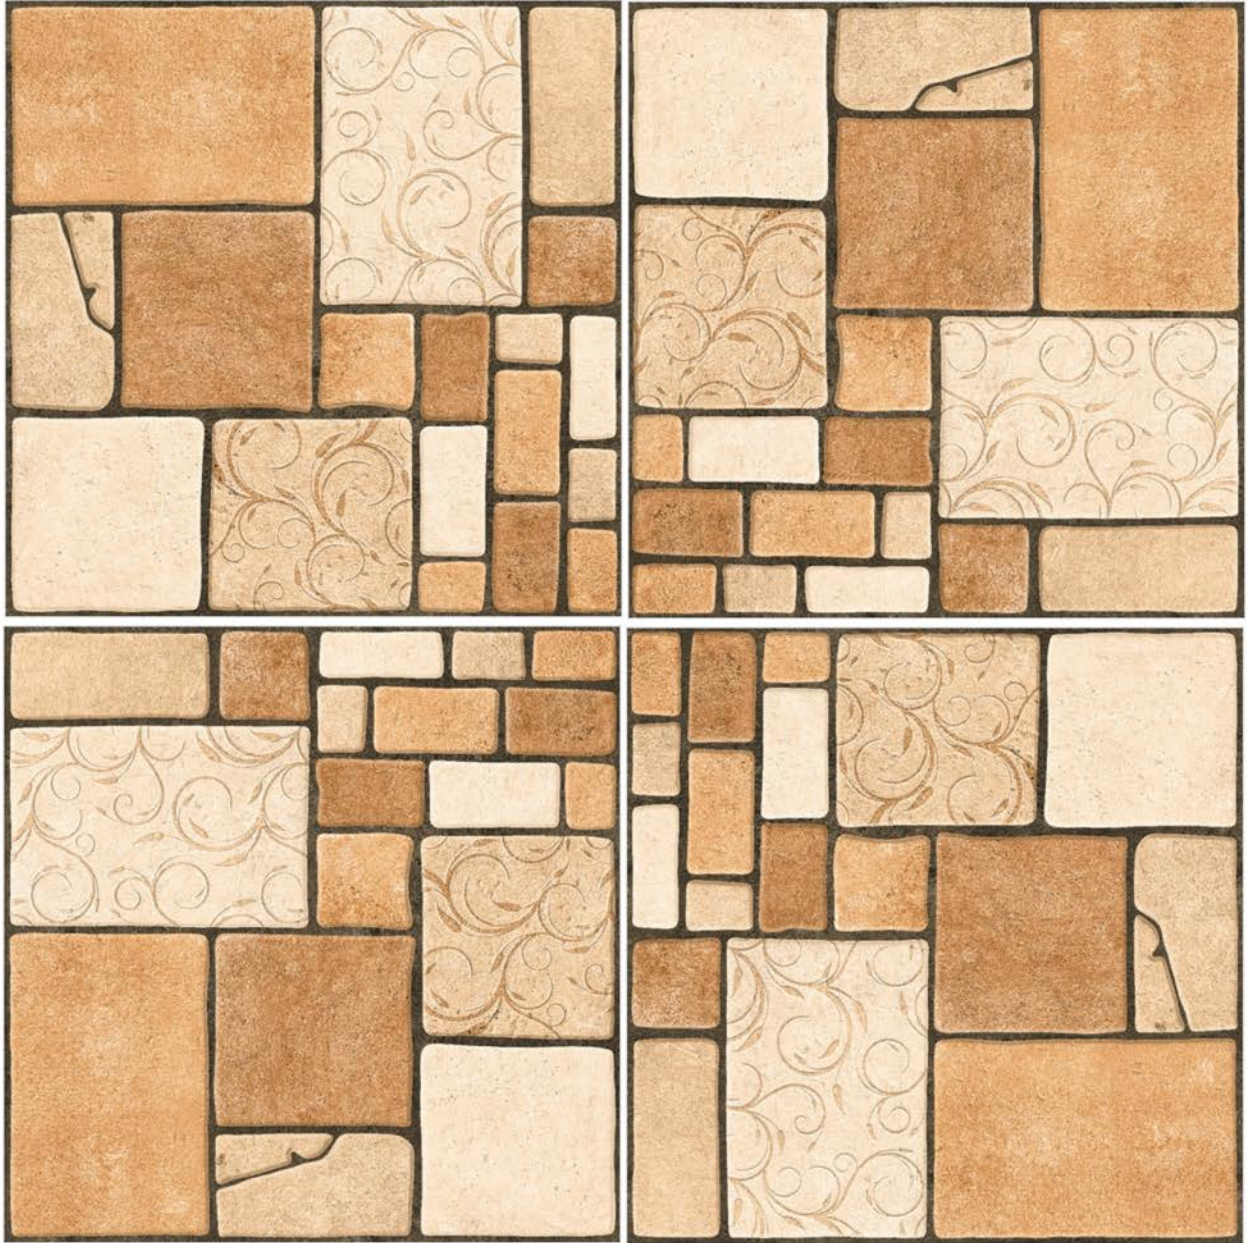

SIZE
396 X 396 MM

FINISH
RUSTIC

BLOCK STONE 1

SIZE
396 X 396 MM

FINISH
RUSTIC

BLOCK STONE 10

SIZE
396 X 396 MM

FINISH
RUSTIC