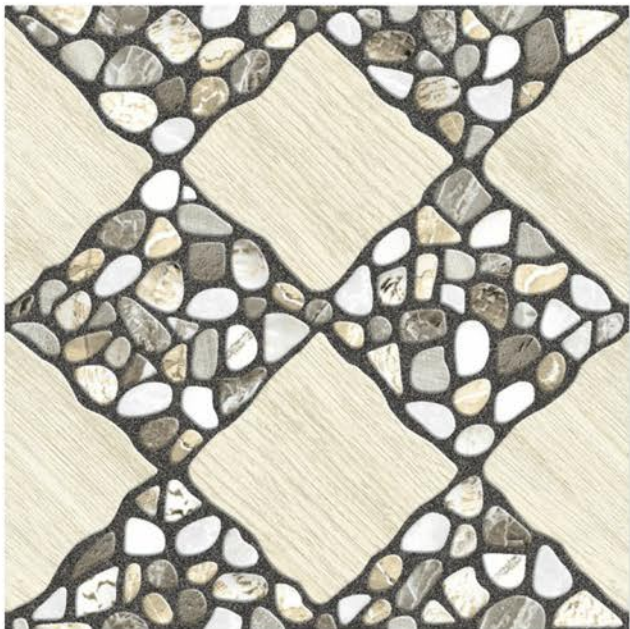

JEMSTONE 2

SIZE
396 X 396 MM

FINISH
RUSTIC