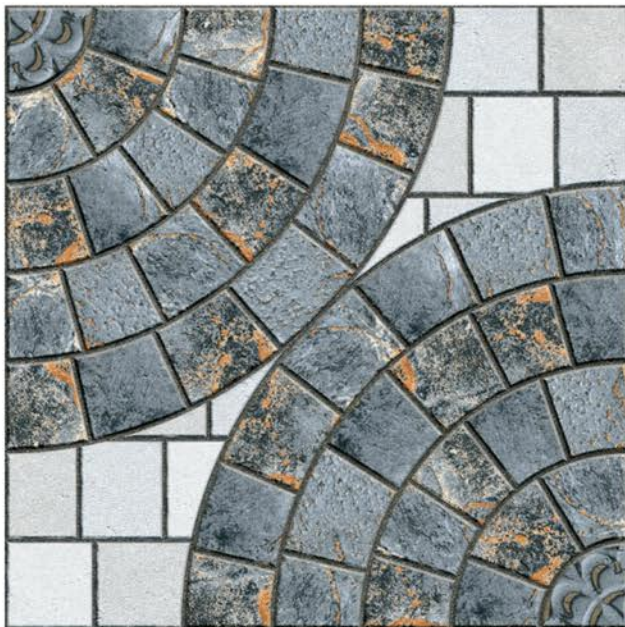

MOSAIC 5

SIZE
396 X 396 MM

FINISH
RUSTIC