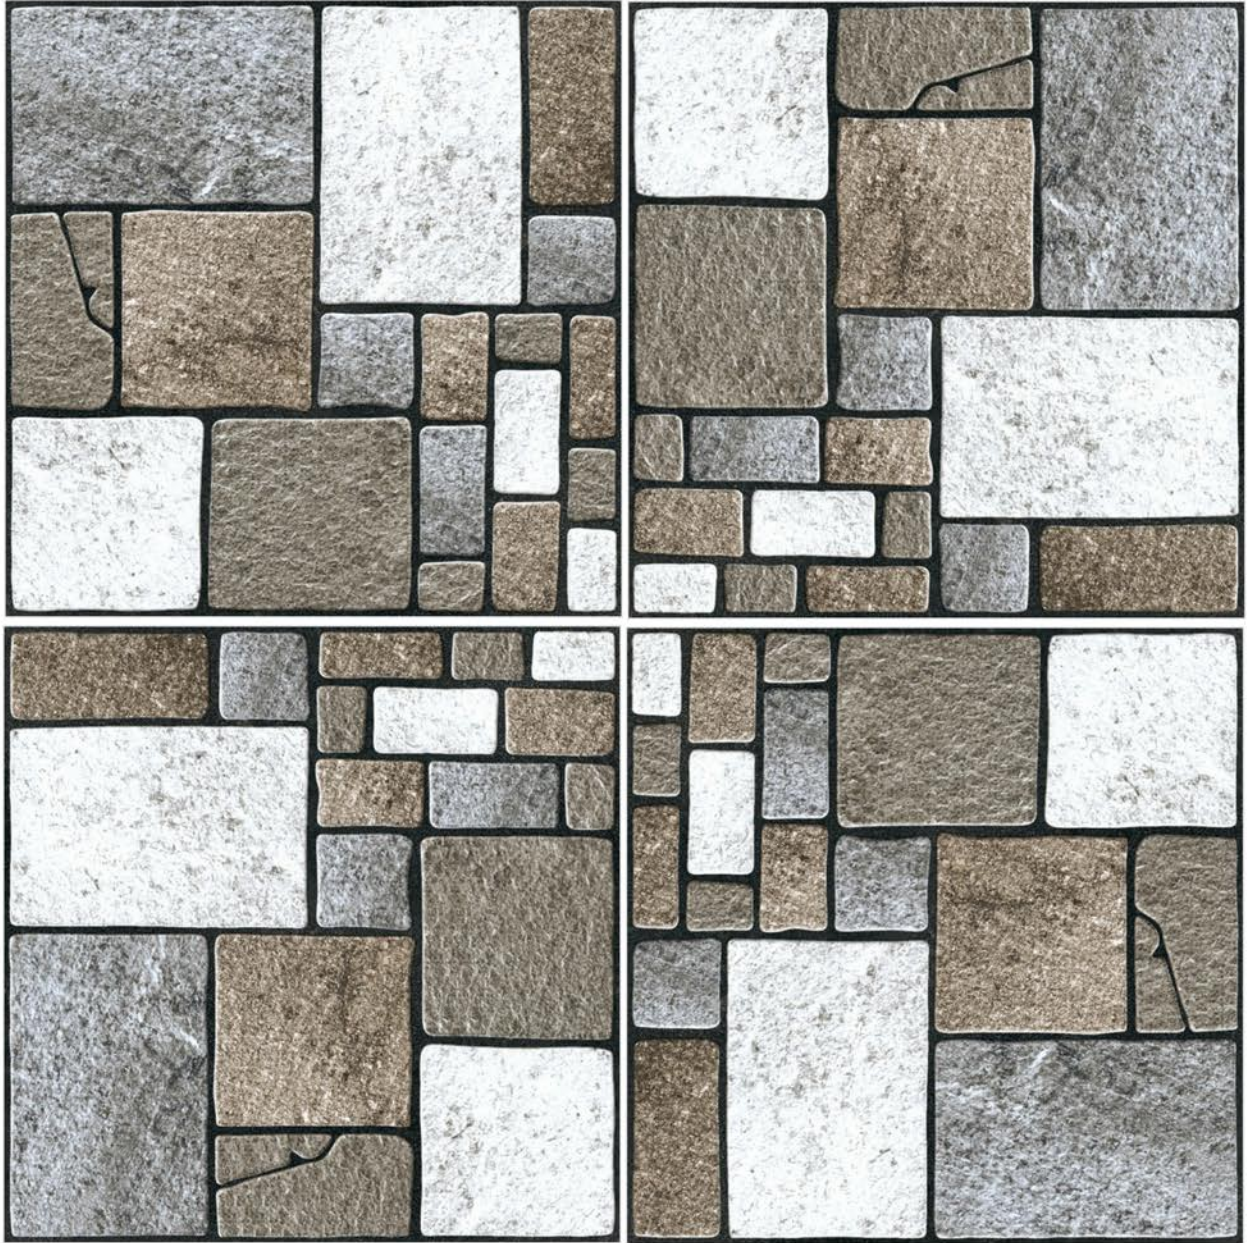

BLOCK STONE 7

SIZE
396 X 396 MM

FINISH
RUSTIC

BLOCK STONE 8

SIZE
396 X 396 MM

FINISH
RUSTIC

BLOCK STONE 9

SIZE
396 X 396 MM