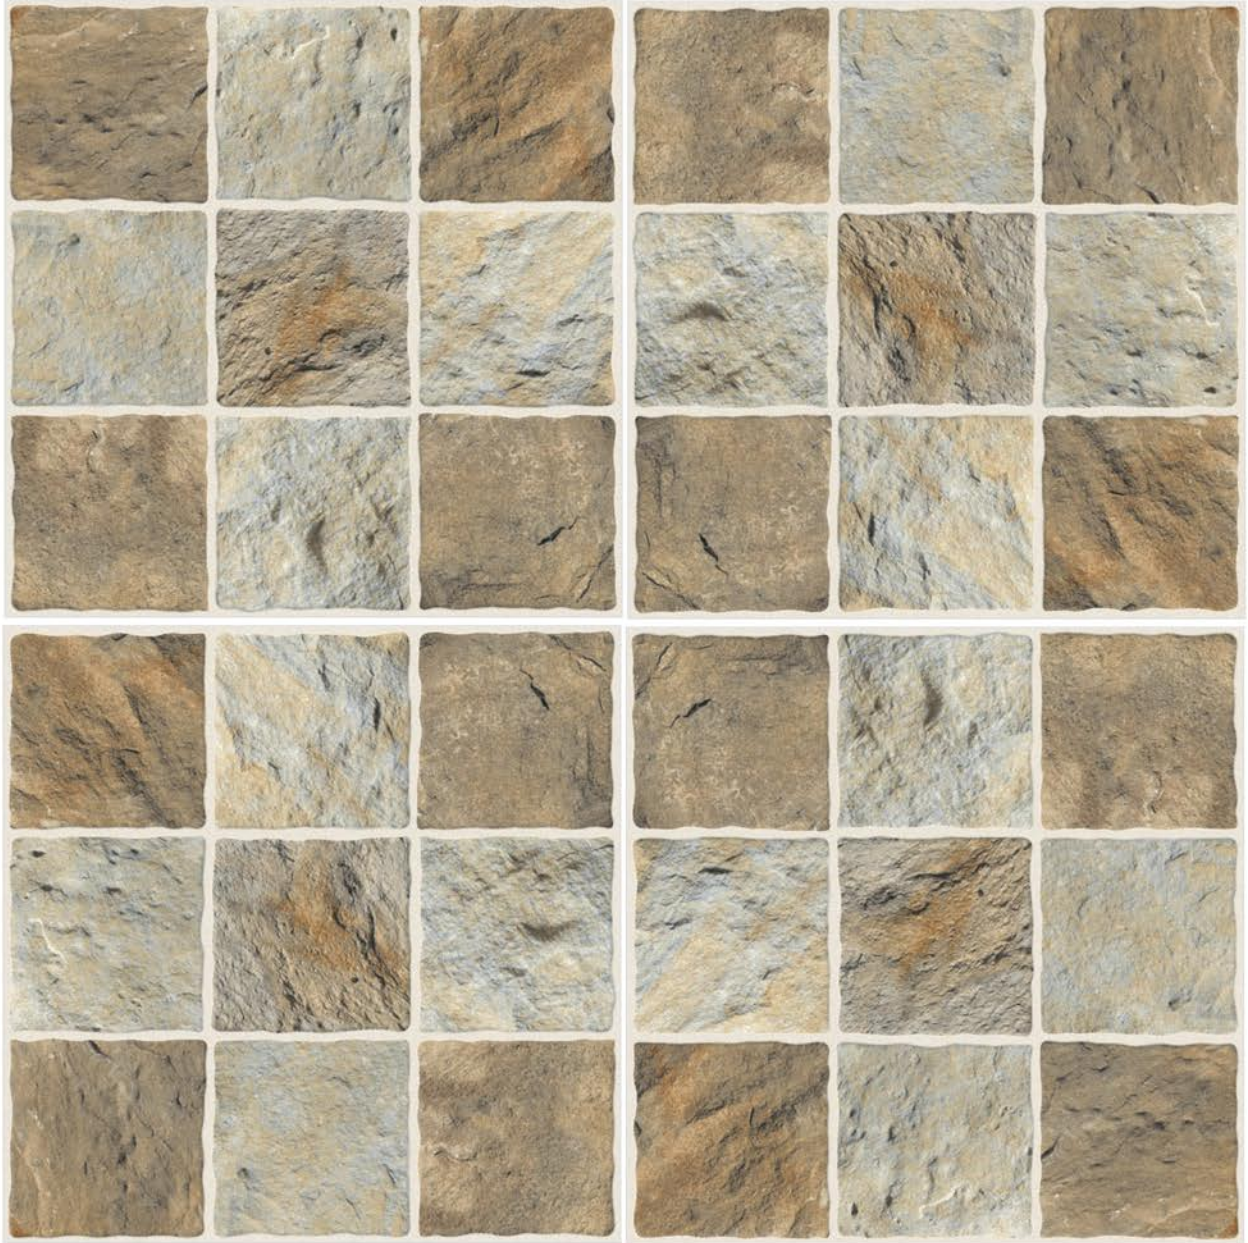

SIZE
396 X 396 MM

FINISH
RUSTIC

MARAZZO 10

SIZE
396 X 396 MM

FINISH
RUSTIC

MARAZZO 11

SIZE
396 X 396 MM

FINISH
RUSTIC