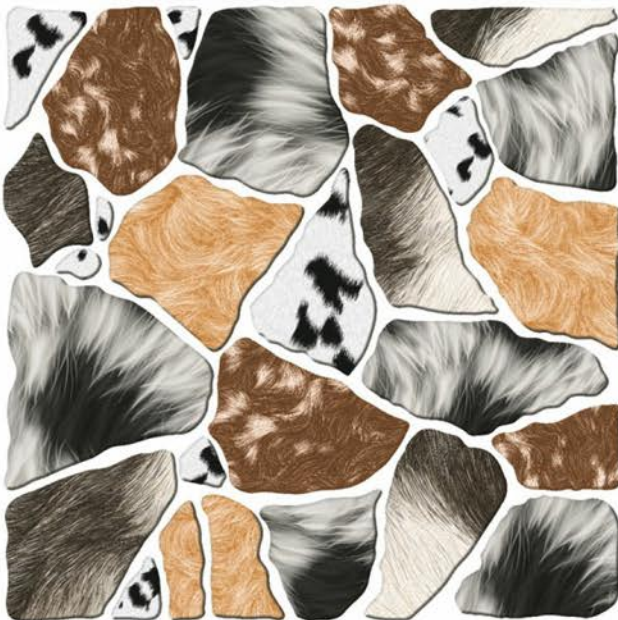

SIZE
396 X 396 MM

FINISH
RUSTIC

ROCK STONE 7

SIZE
396 X 396 MM

FINISH
RUSTIC

ROCK STONE 8

SIZE
396 X 396 MM

FINISH
RUSTIC