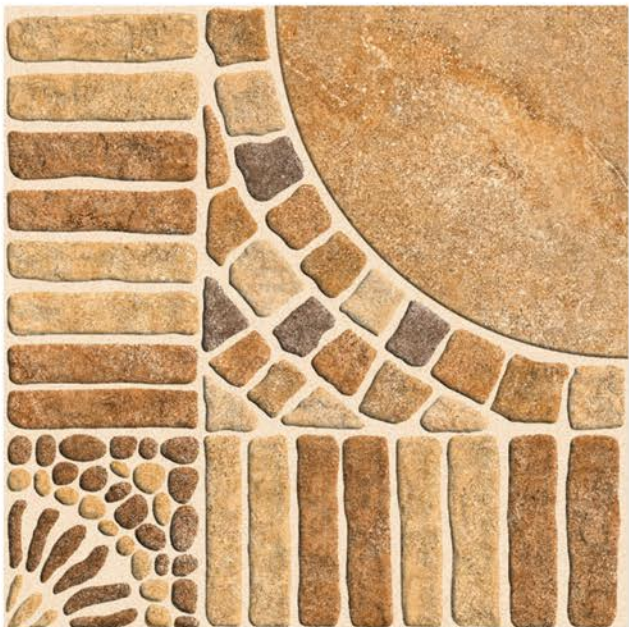

SIZE
396 X 396 MM

FINISH
RUSTIC

ATLAS 2

SIZE
396 X 396 MM

FINISH
RUSTIC

ATLAS 3

SIZE
396 X 396 MM

FINISH
RUSTIC