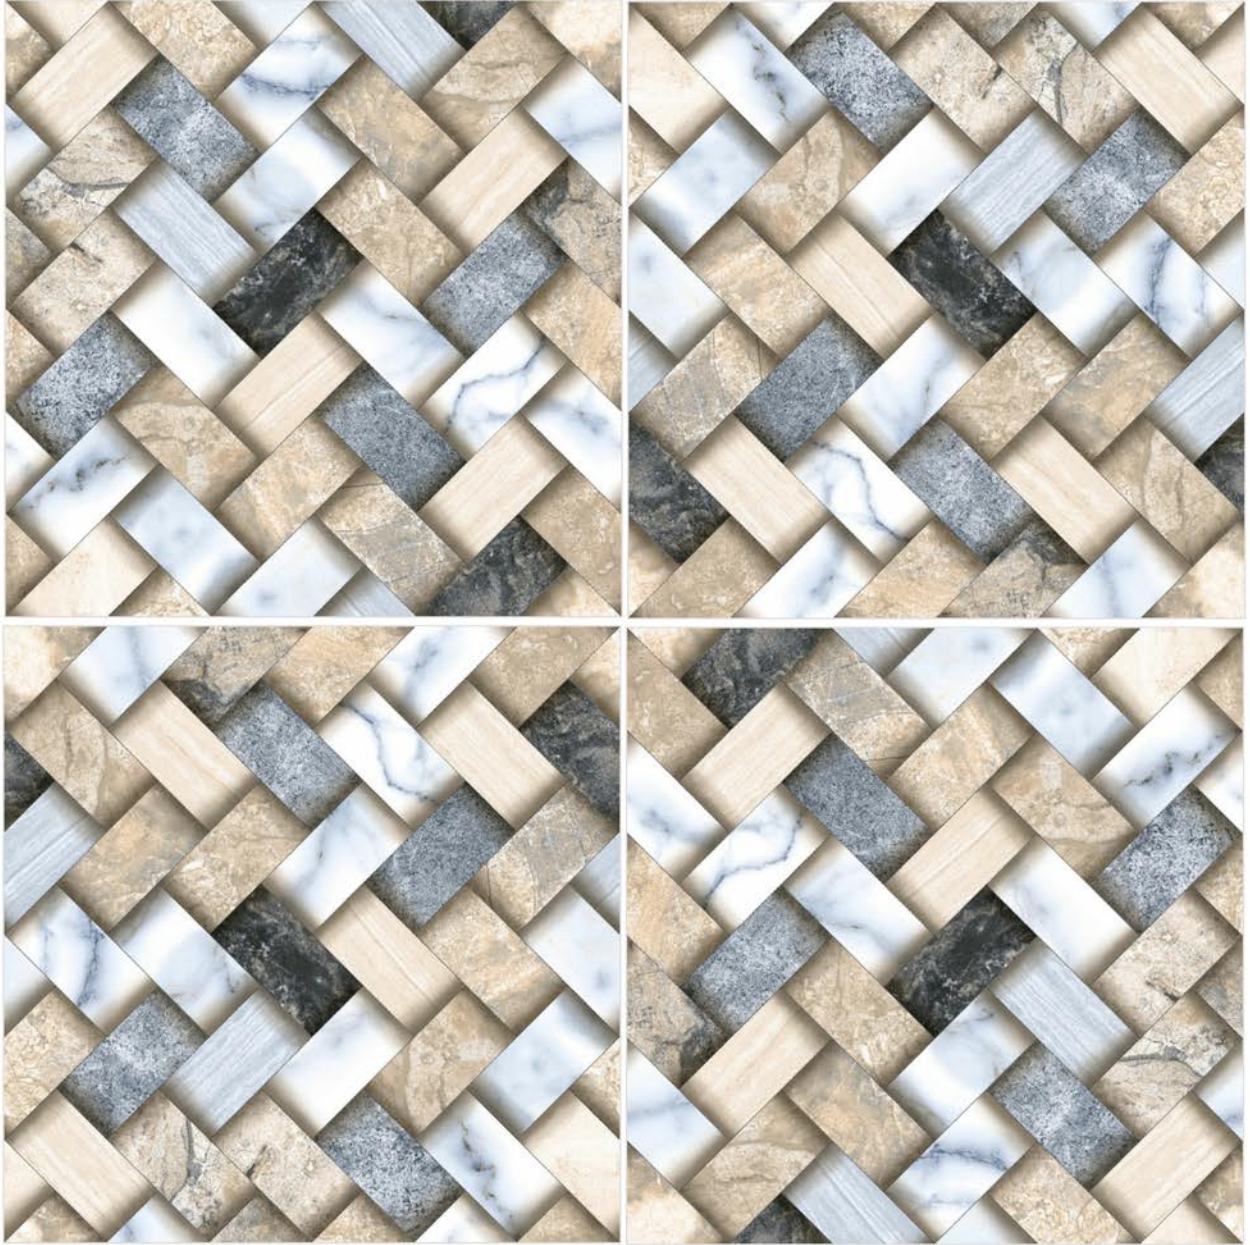

SIZE
396 X 396 MM

FINISH
RUSTIC

CROSS WOOD 11

SIZE
396 X 396 MM

FINISH
RUSTIC

CROSS WOOD 12

SIZE
396 X 396 MM

FINISH
RUSTIC