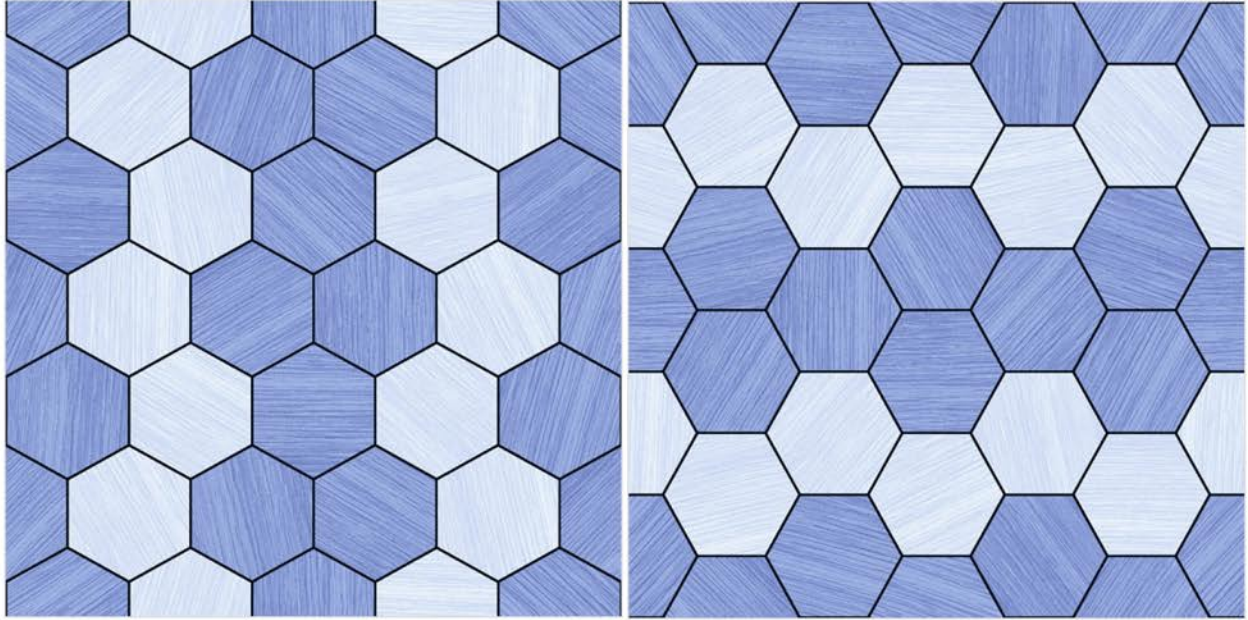

HEXAGONE 1

SIZE
396 X 396 MM

FINISH
RUSTIC

HEXAGONE 10

SIZE
396 X 396 MM

FINISH
RUSTIC

HEXAGONE 11

SIZE
396 X 396 MM