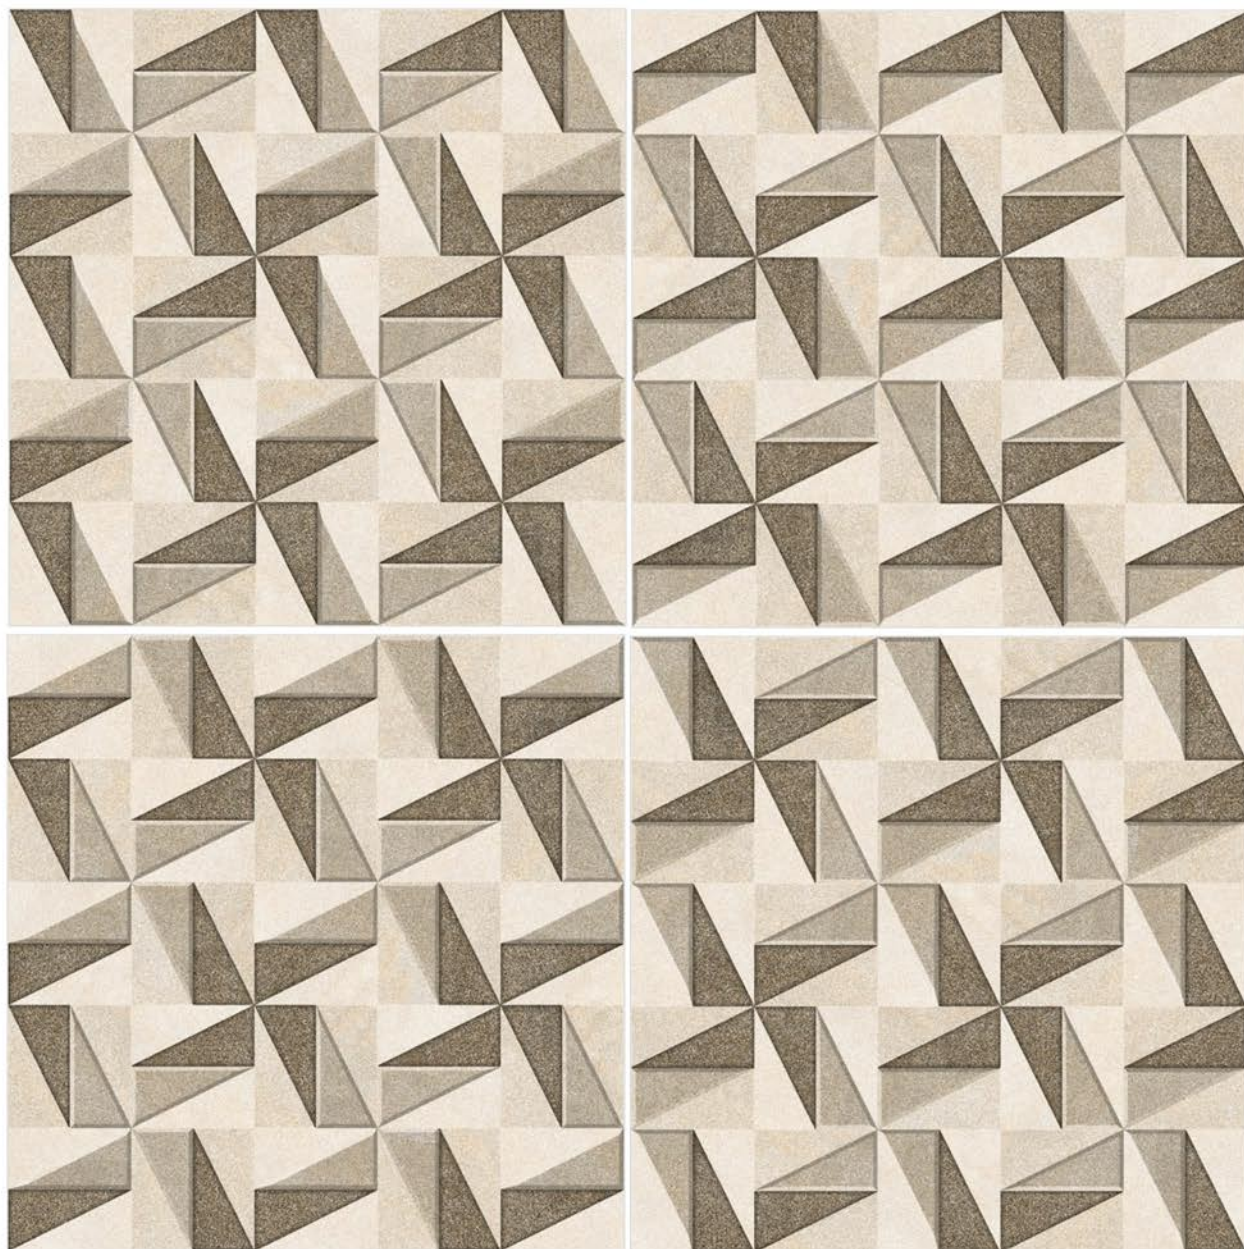

FARO 1

SIZE
396 X 396 MM

FINISH
RUSTIC