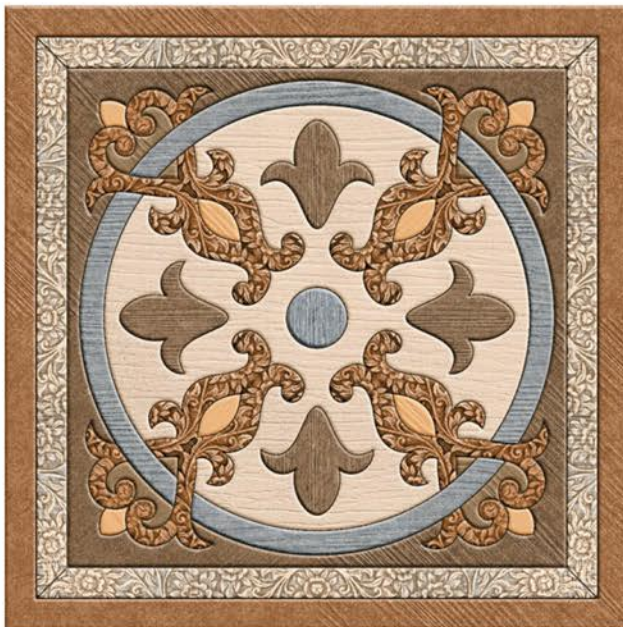

EMPERO 5

SIZE
396 X 396 MM

FINISH
RUSTIC