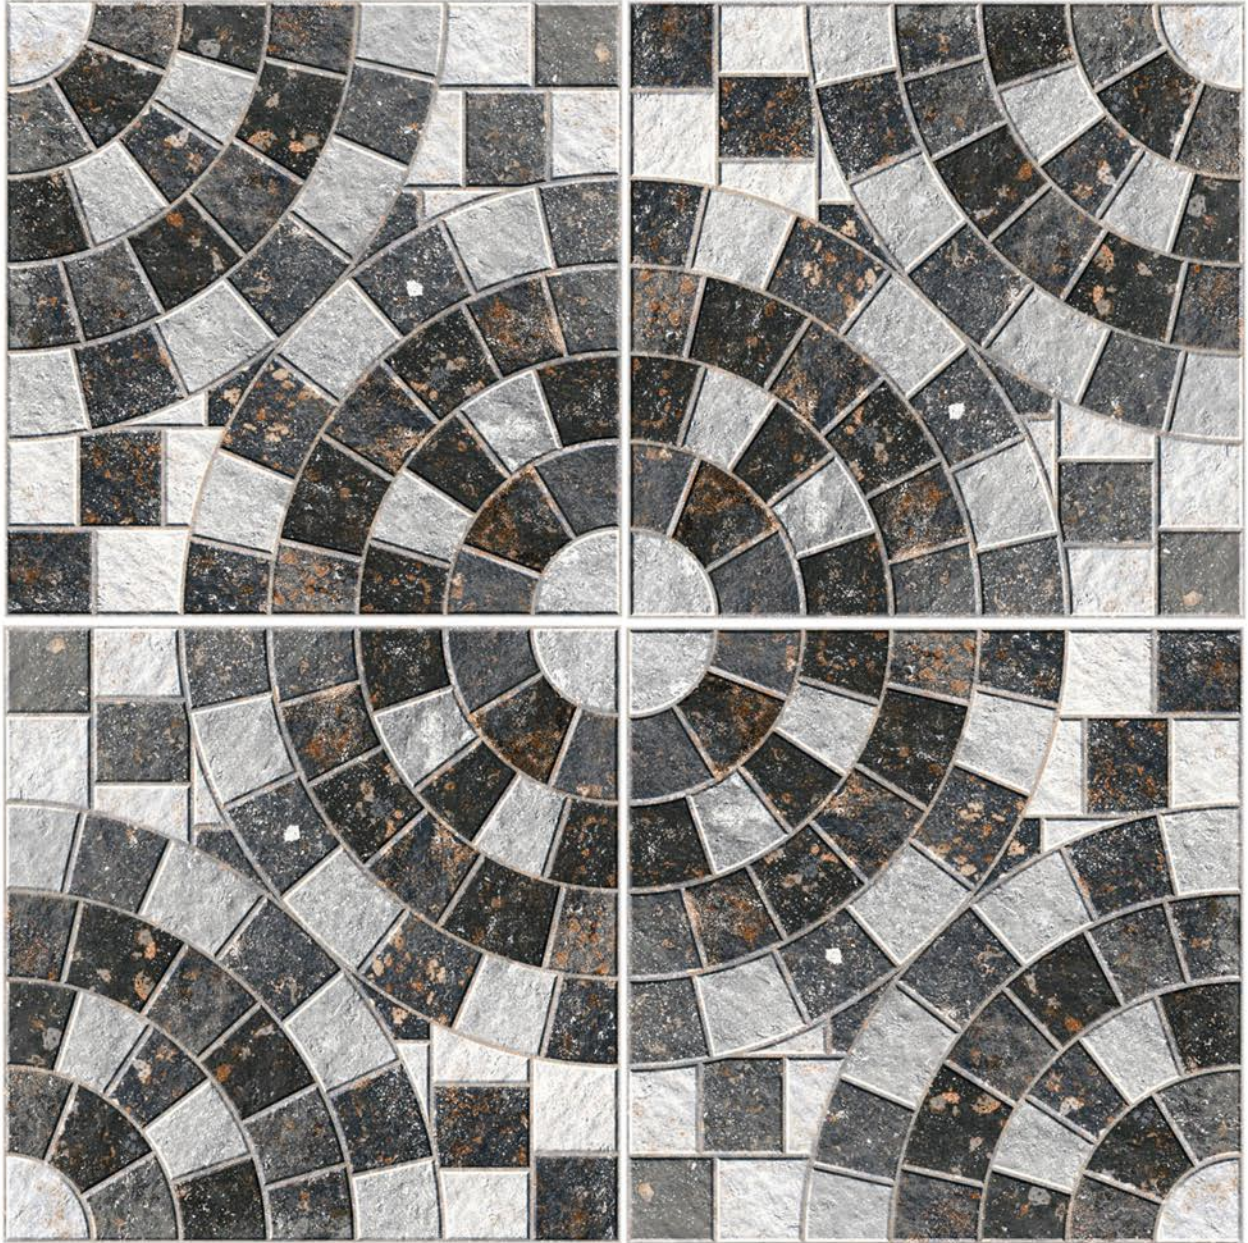

SIZE
396 X 396 MM

FINISH
RUSTIC

MOSAIC 5

SIZE
396 X 396 MM

FINISH
RUSTIC

MOSAIC 6

SIZE
396 X 396 MM

FINISH
RUSTIC