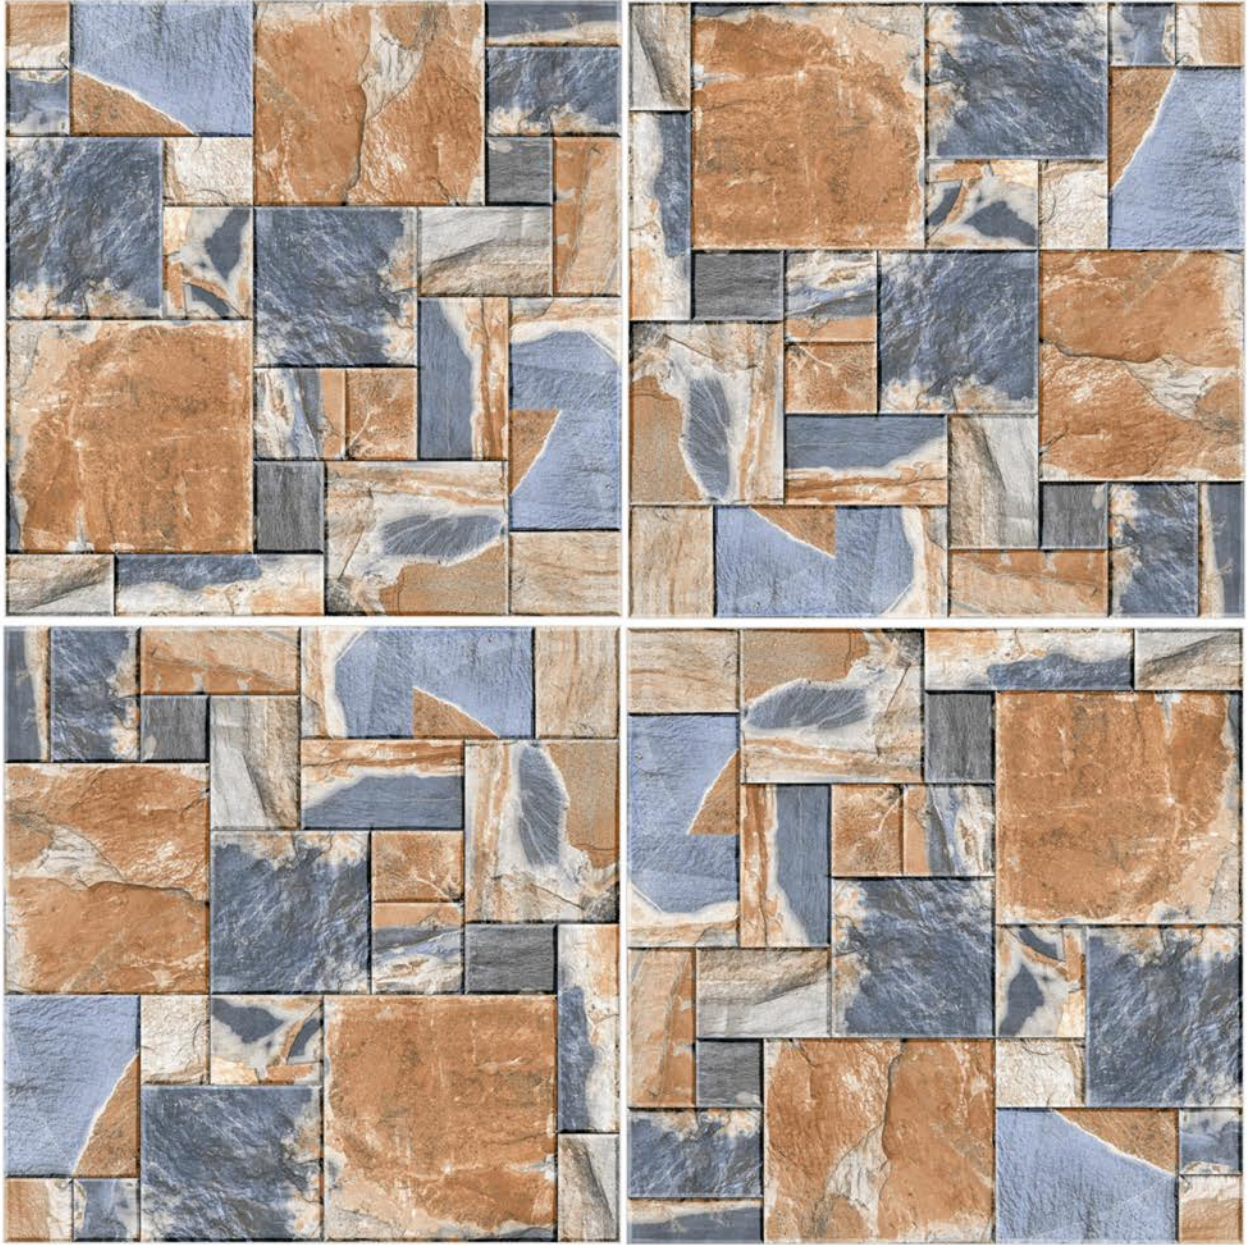

ARIZONA 6

SIZE
396 X 396 MM

FINISH
RUSTIC