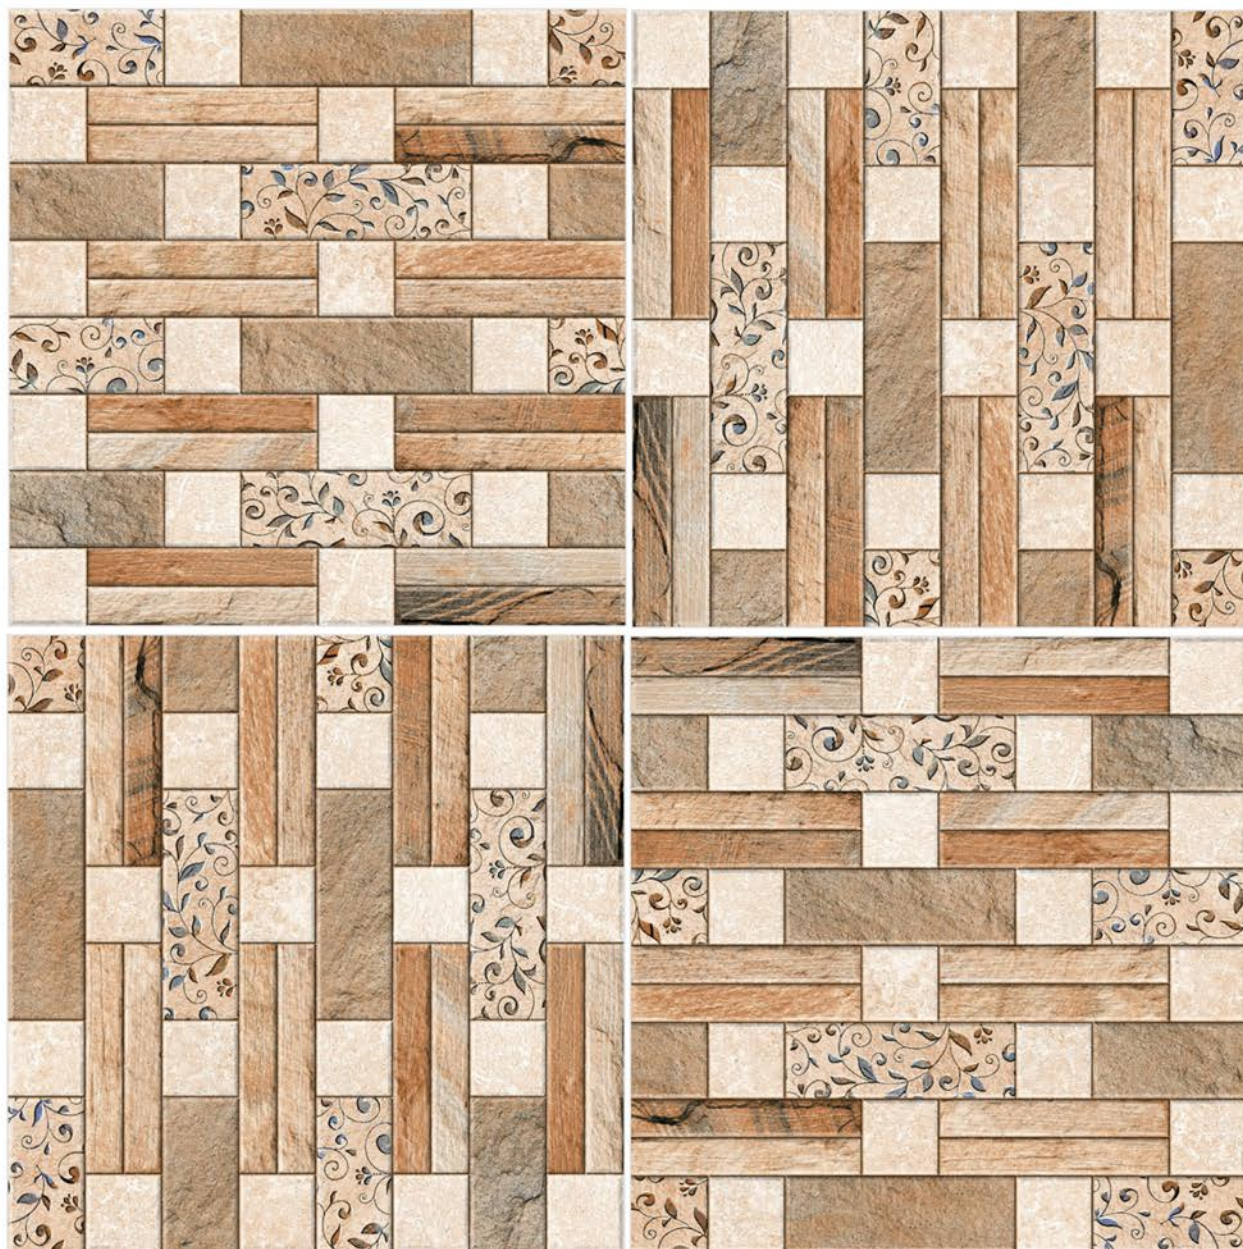

FINISH
RUSTIC

NEXON 1

SIZE
396 X 396 MM

FINISH
RUSTIC

NEXON 2

SIZE
396 X 396 MM

FINISH
RUSTIC

NEXON 3