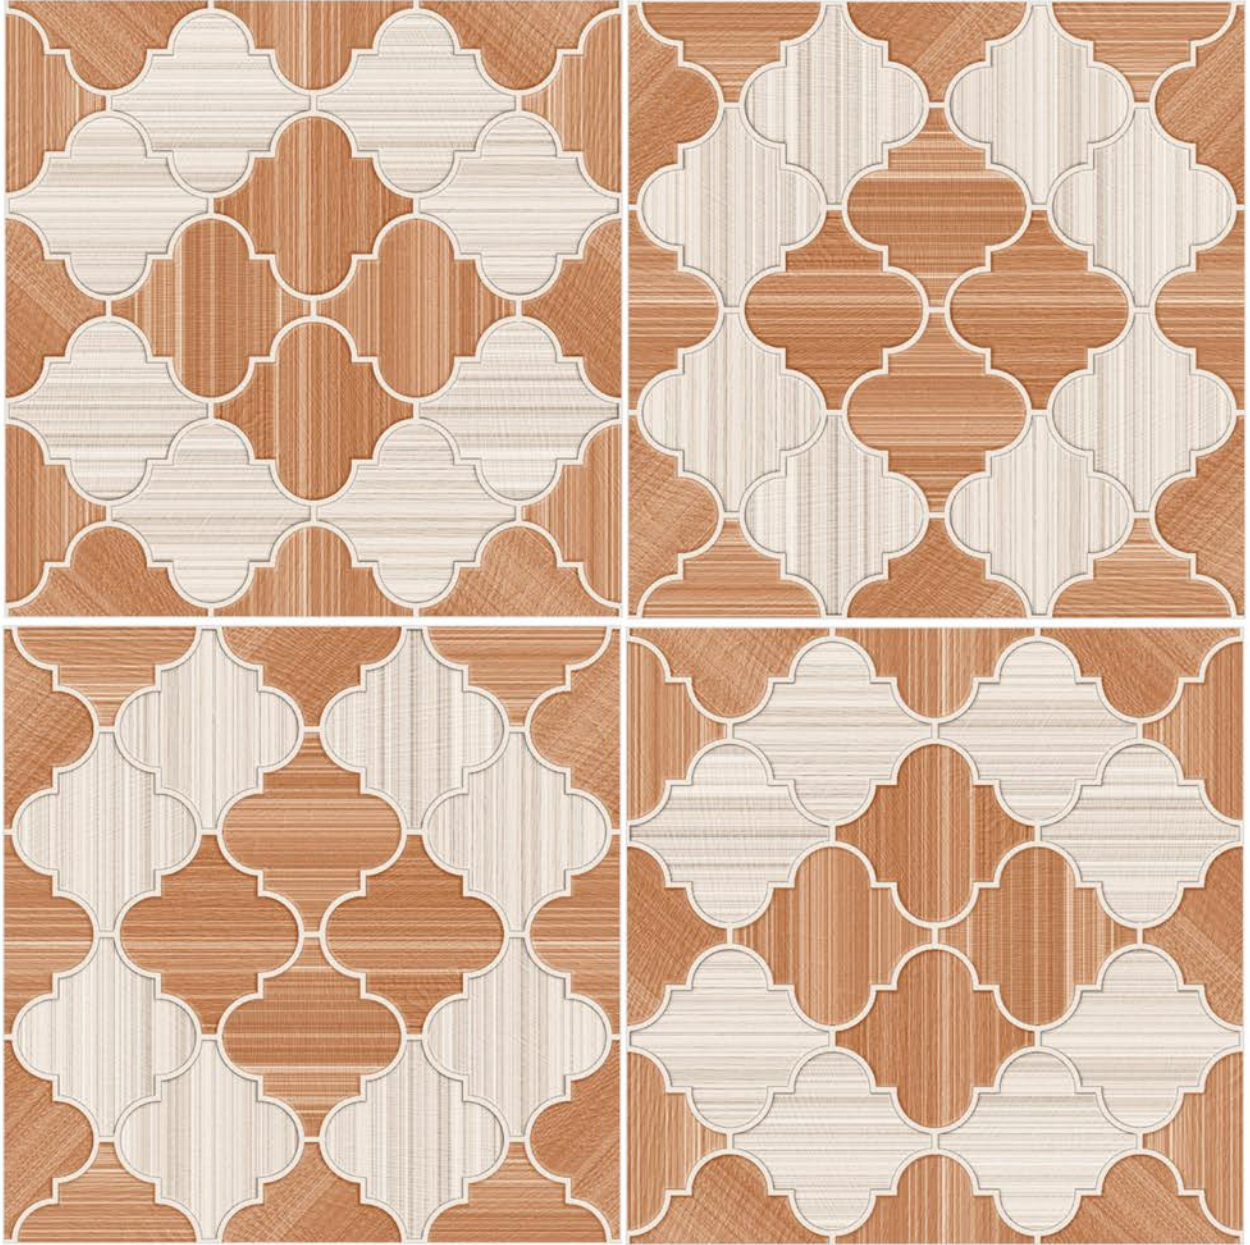

ANTIQUE WOOD 20

SIZE
396 X 396 MM

FINISH
RUSTIC