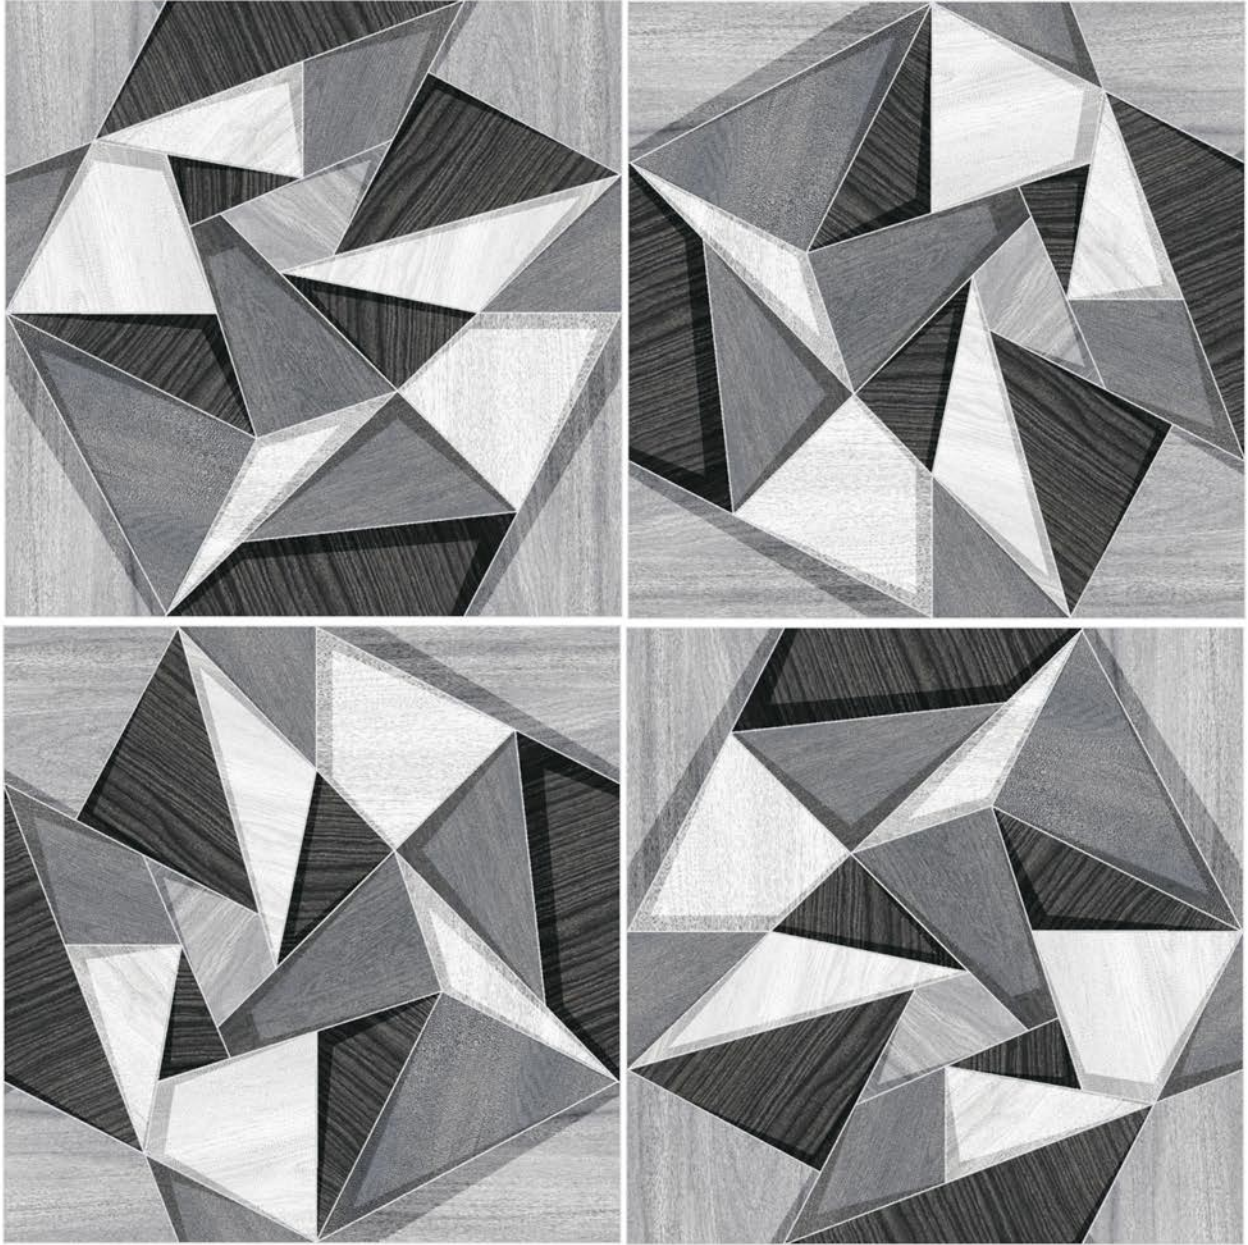

SIZE
396 X 396 MM

FINISH
RUSTIC

GEOMETRIC 4

SIZE
396 X 396 MM

FINISH
RUSTIC

GEOMETRIC 5

SIZE
396 X 396 MM

FINISH
RUSTIC