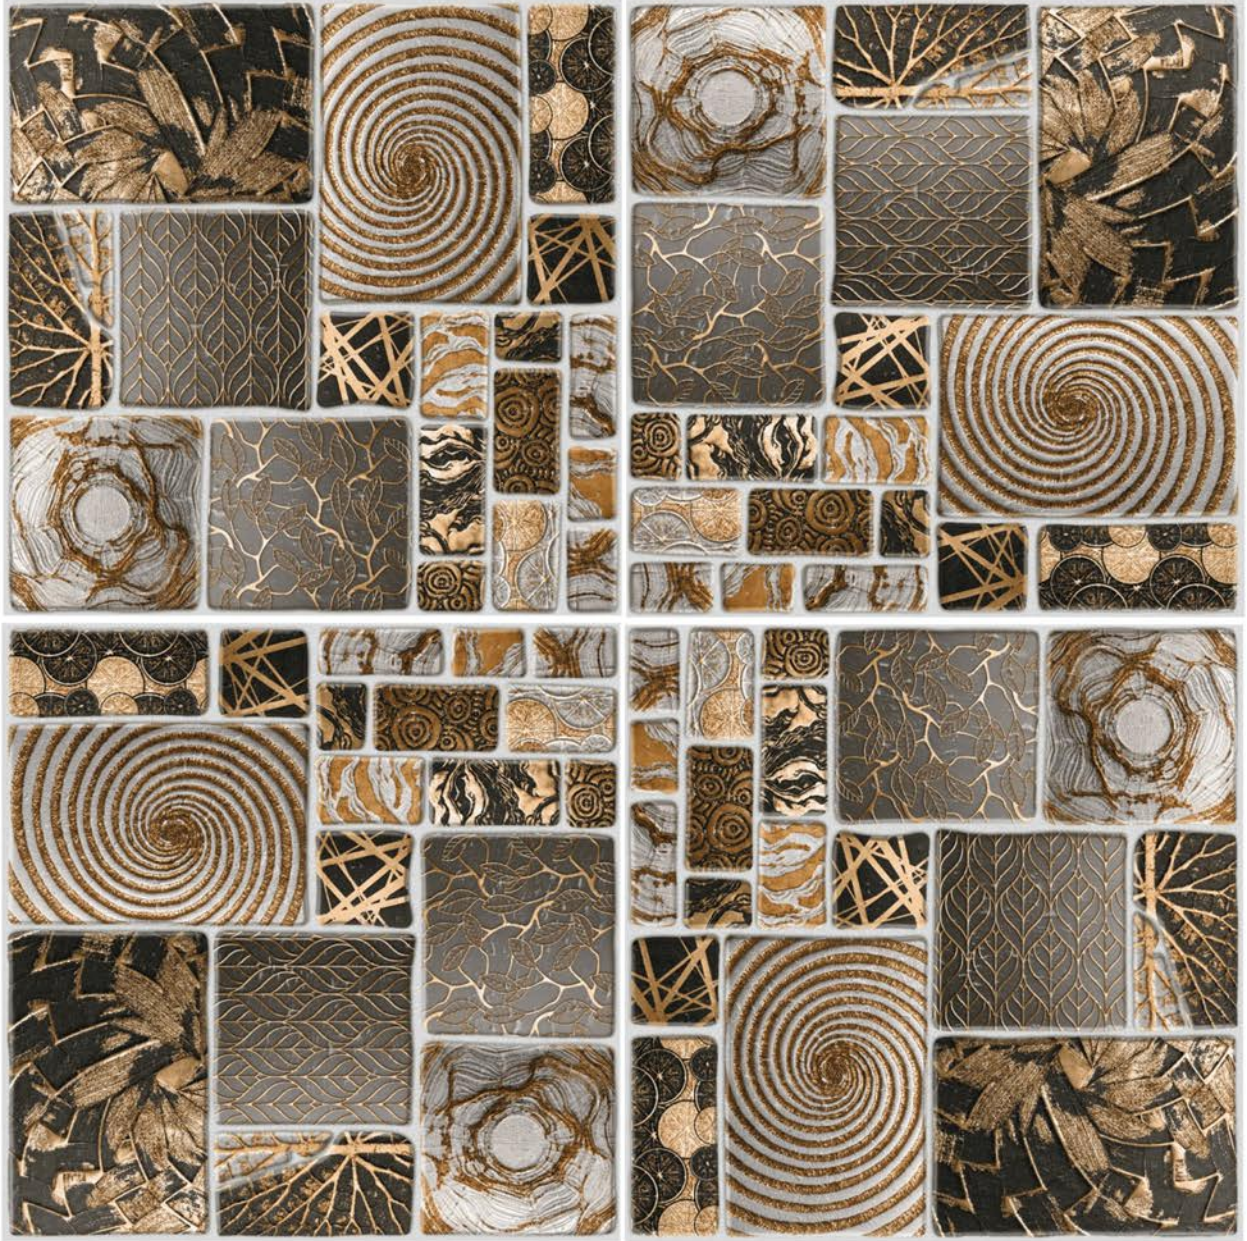

SIZE
396 X 396 MM

FINISH
RUSTIC

BLOCK STONE 5

SIZE
396 X 396 MM

FINISH
RUSTIC

BLOCK STONE 6

SIZE
396 X 396 MM

FINISH
RUSTIC