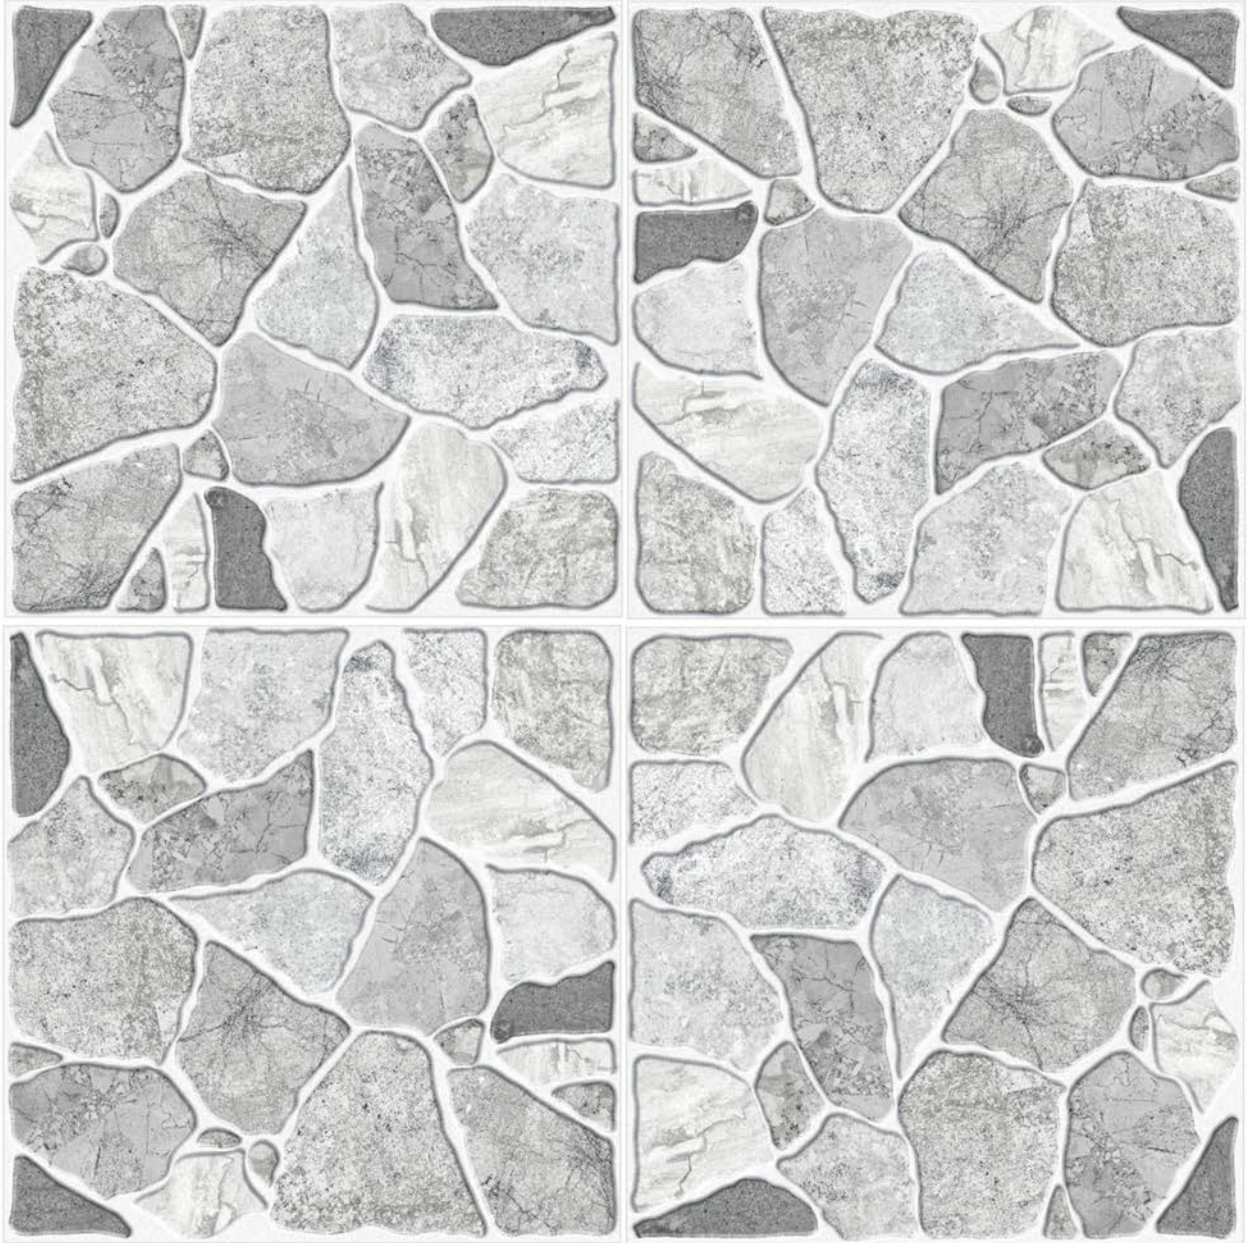

ROCK STONE 7

SIZE
396 X 396 MM

FINISH
RUSTIC