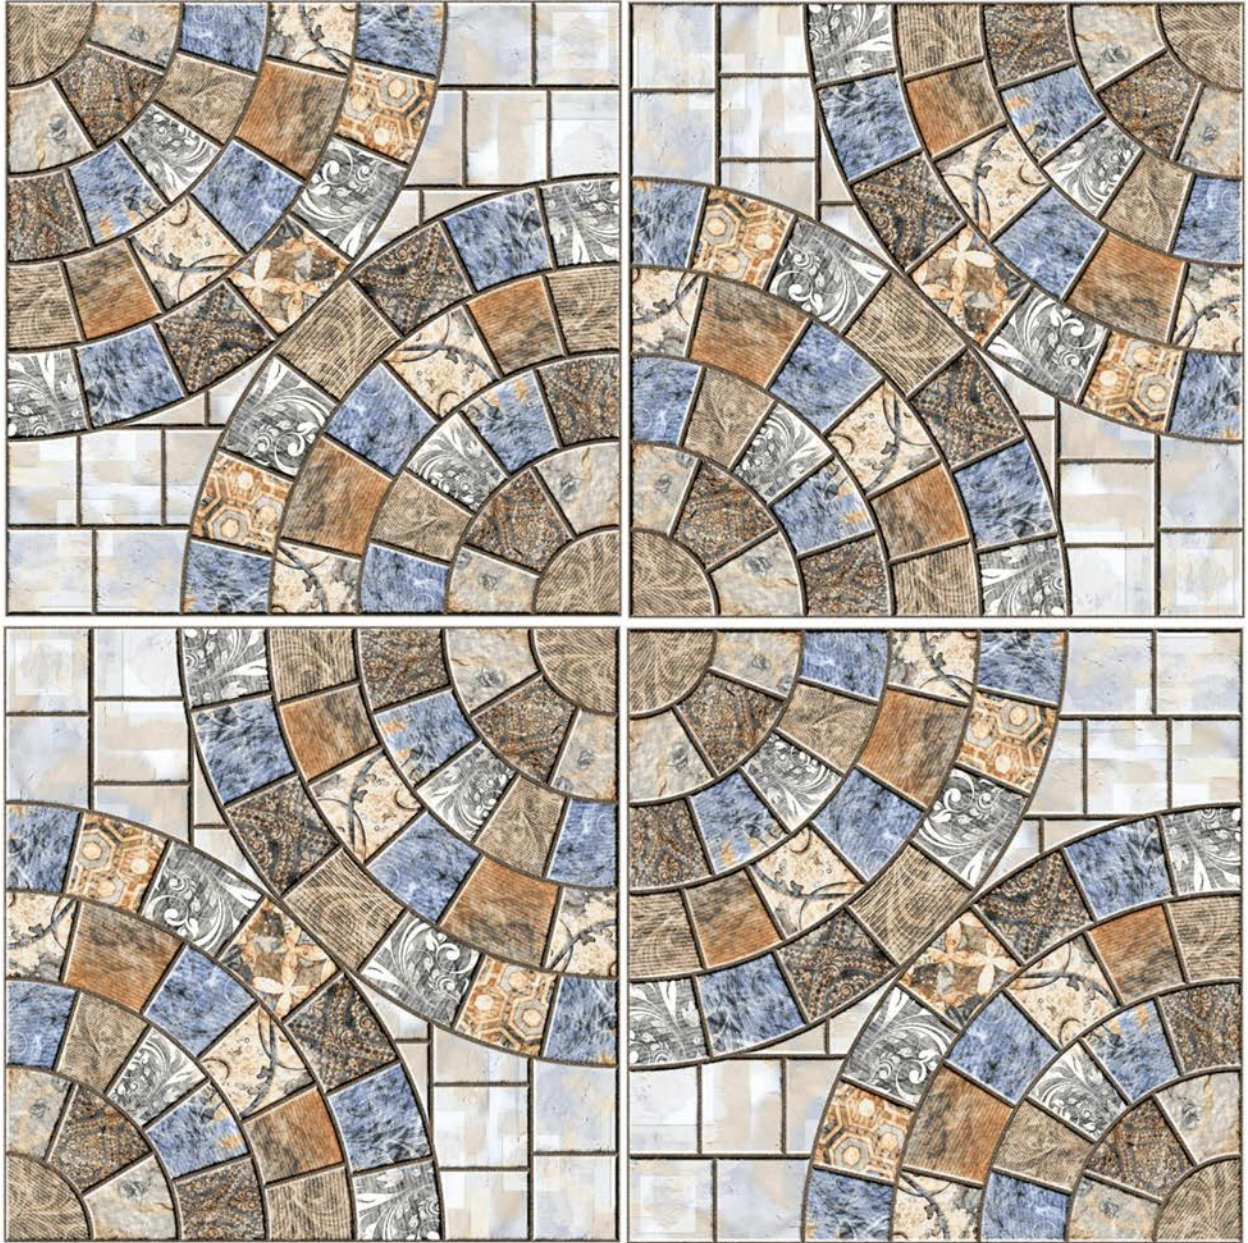

SIZE
396 X 396 MM

FINISH
RUSTIC

MOSAIC 5

SIZE
396 X 396 MM

FINISH
RUSTIC

MOSAIC 6

SIZE
396 X 396 MM

FINISH
RUSTIC