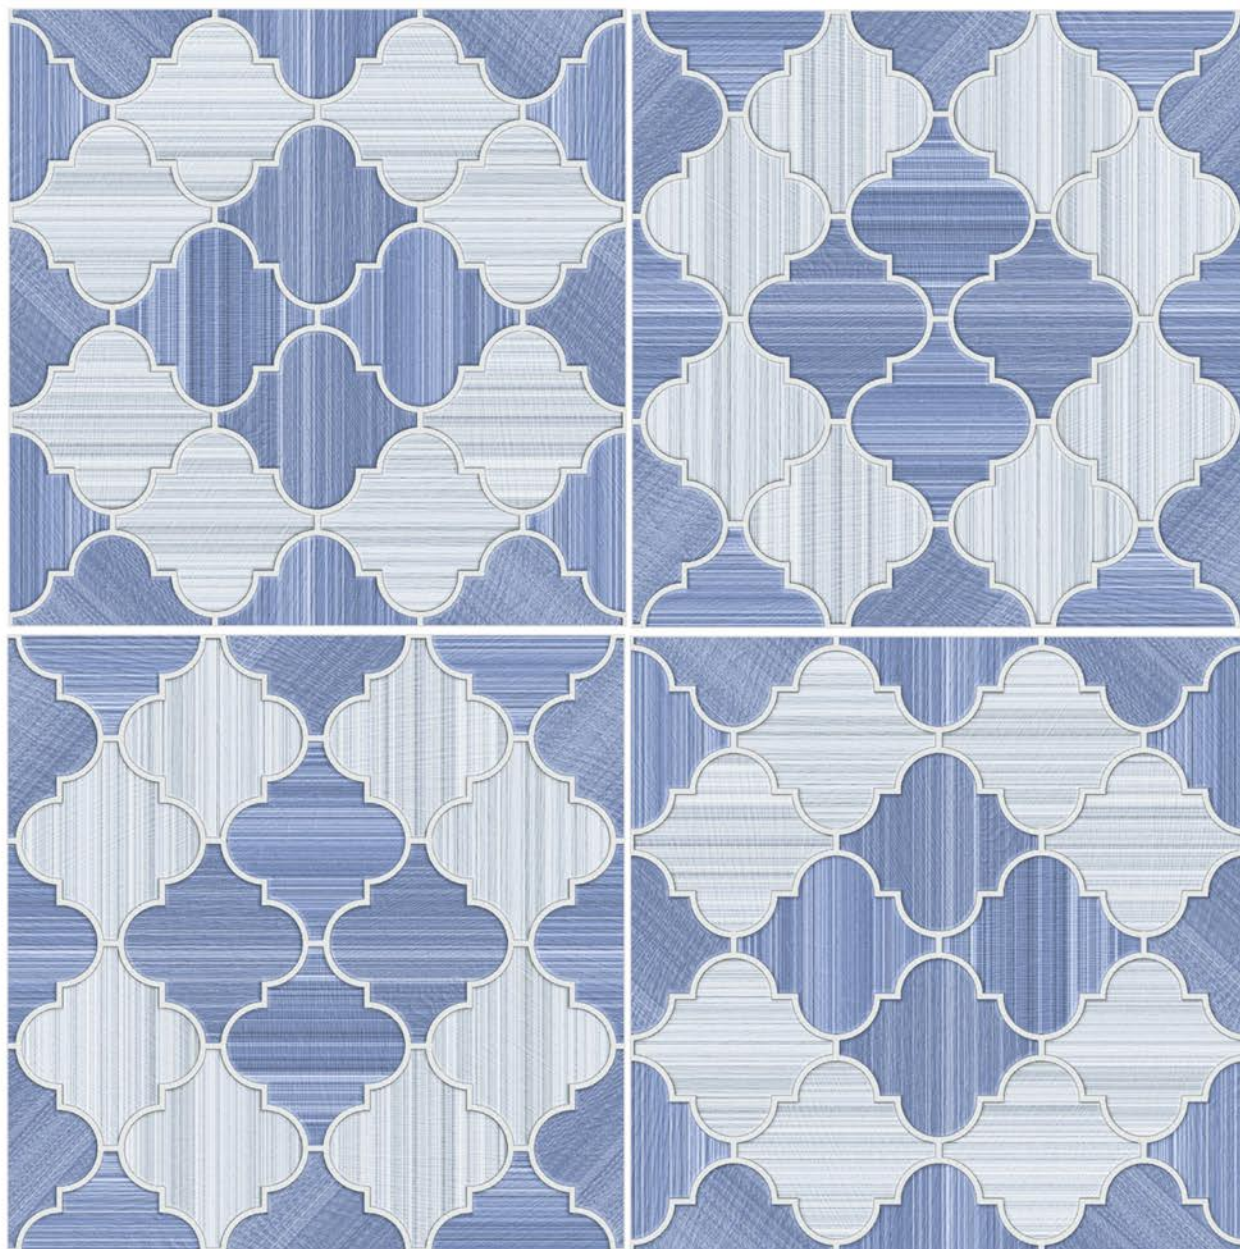

ANTIQUE WOOD 18

SIZE
396 X 396 MM

FINISH
RUSTIC