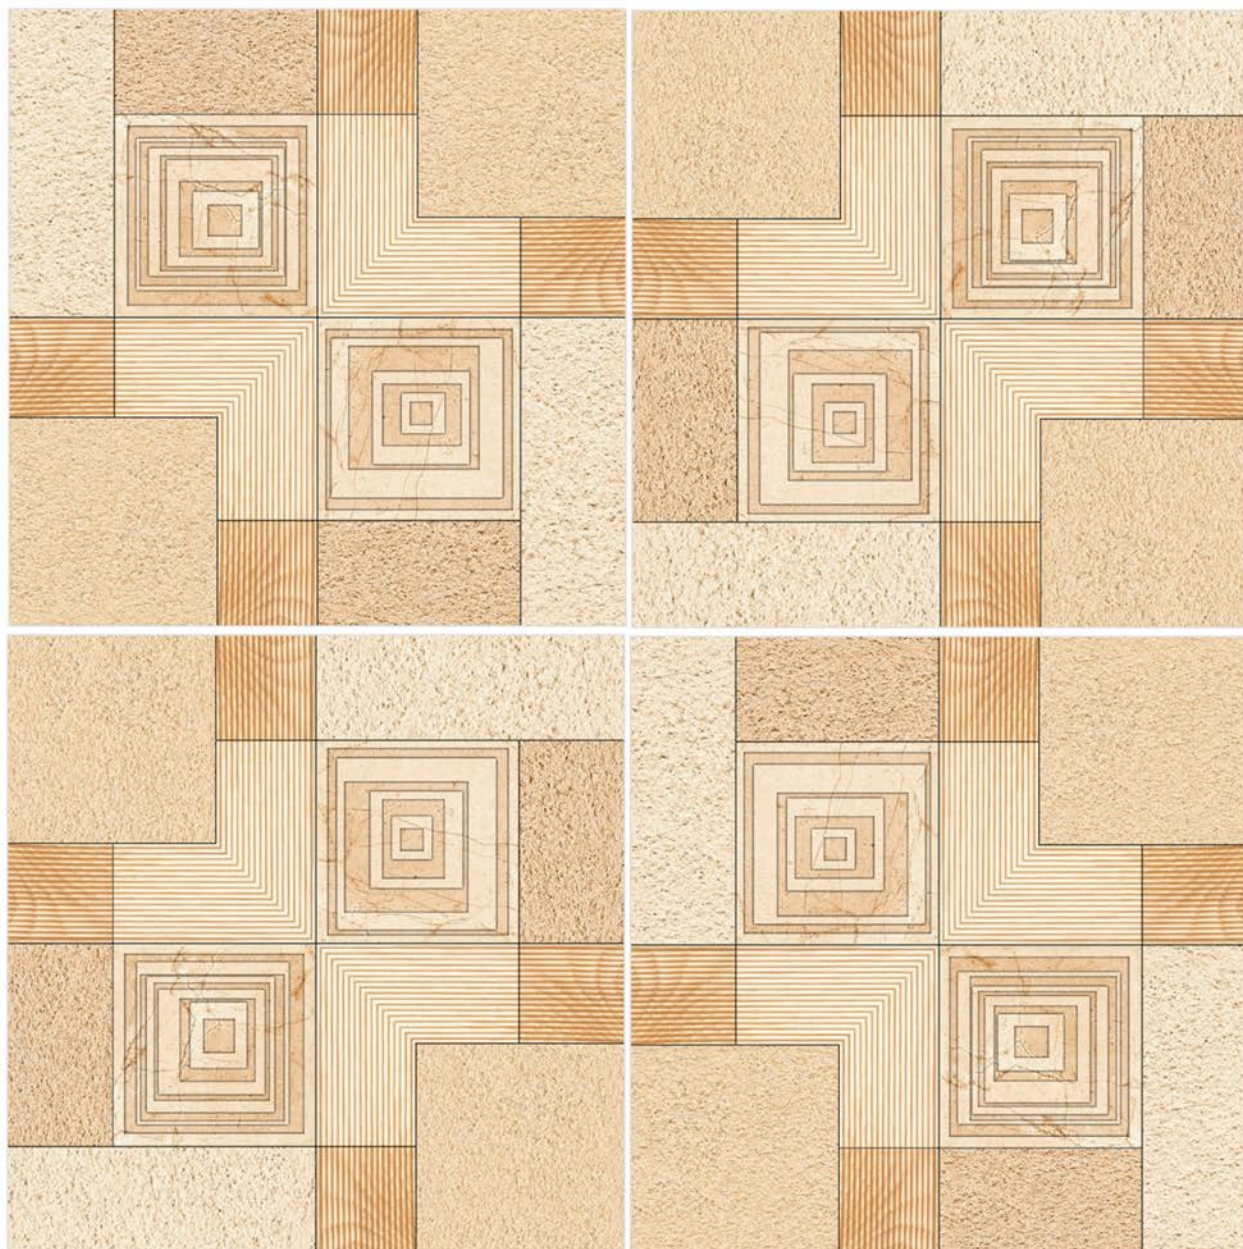

ARMANO 3

SIZE
396 X 396 MM

FINISH
RUSTIC