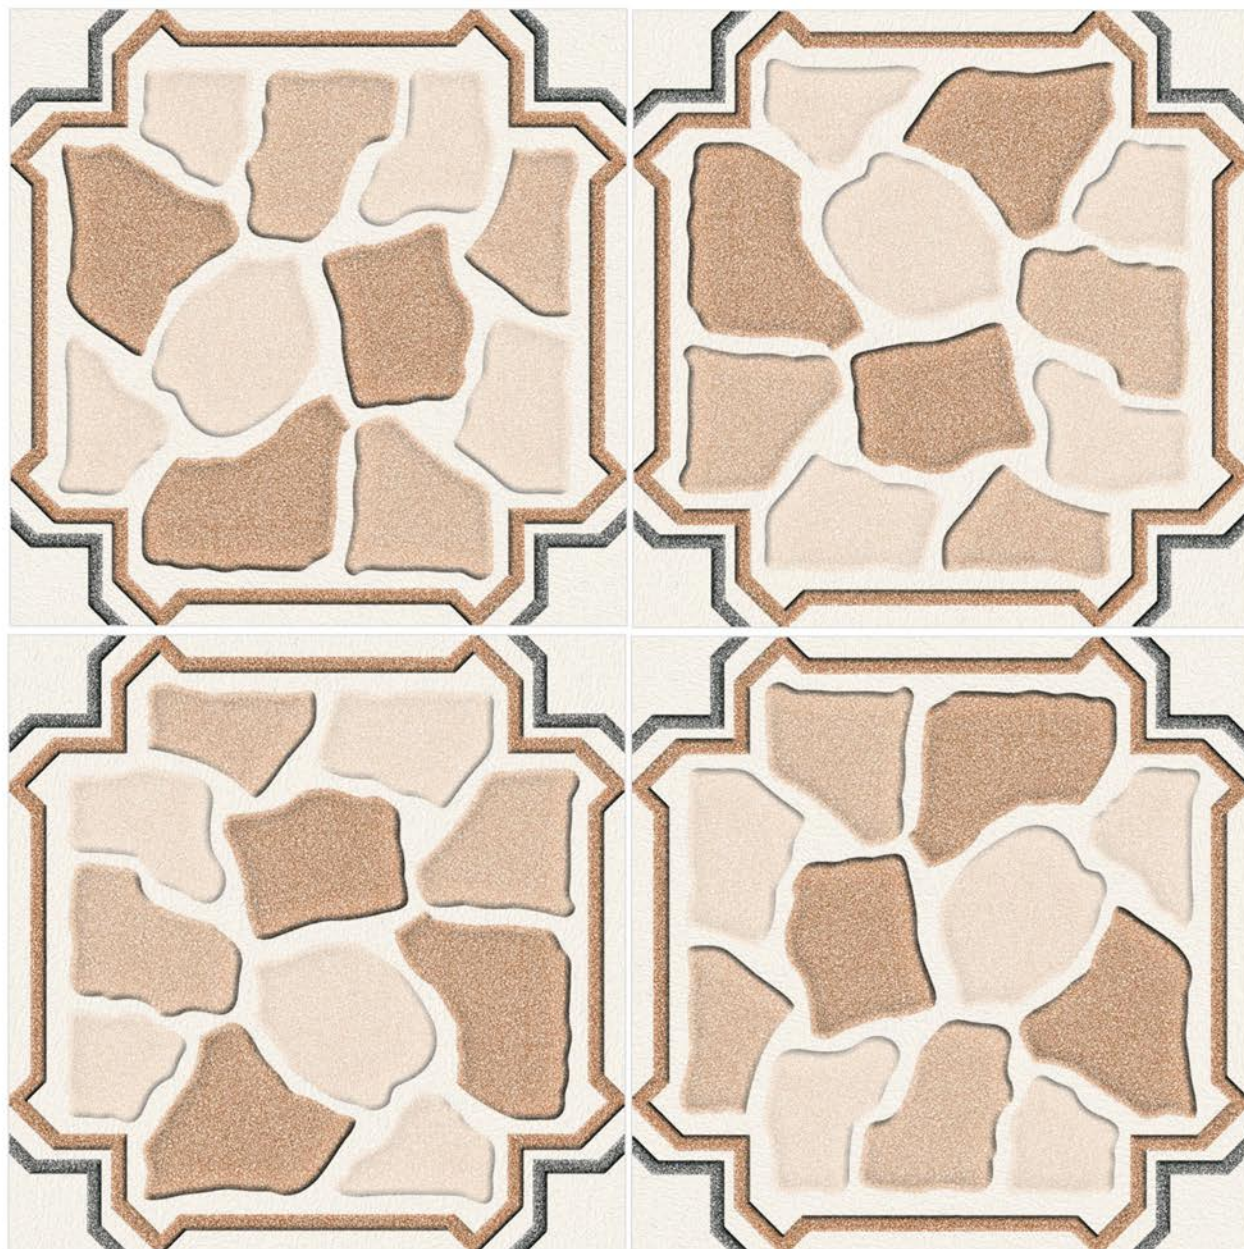

MAGIC STONE 9

SIZE
396 X 396 MM

FINISH
RUSTIC