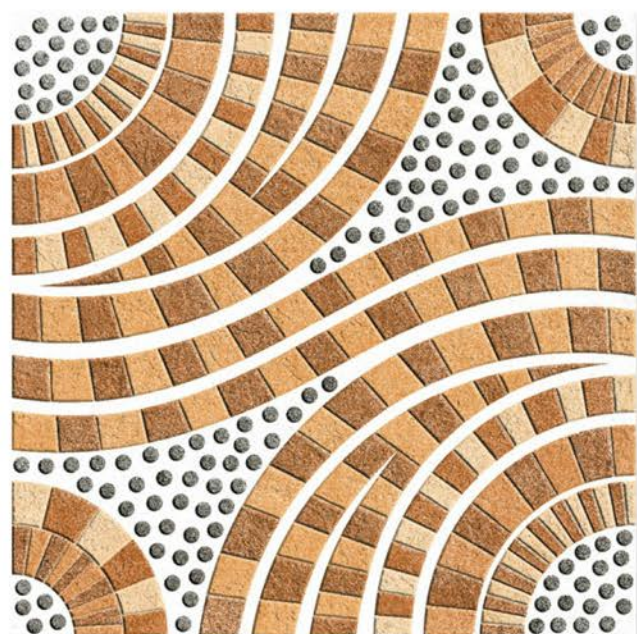

SIZE
396 X 396 MM

FINISH
RUSTIC

ROTEK 15

SIZE
396 X 396 MM

FINISH
RUSTIC

ROTEK 19

SIZE
396 X 396 MM

FINISH
RUSTIC