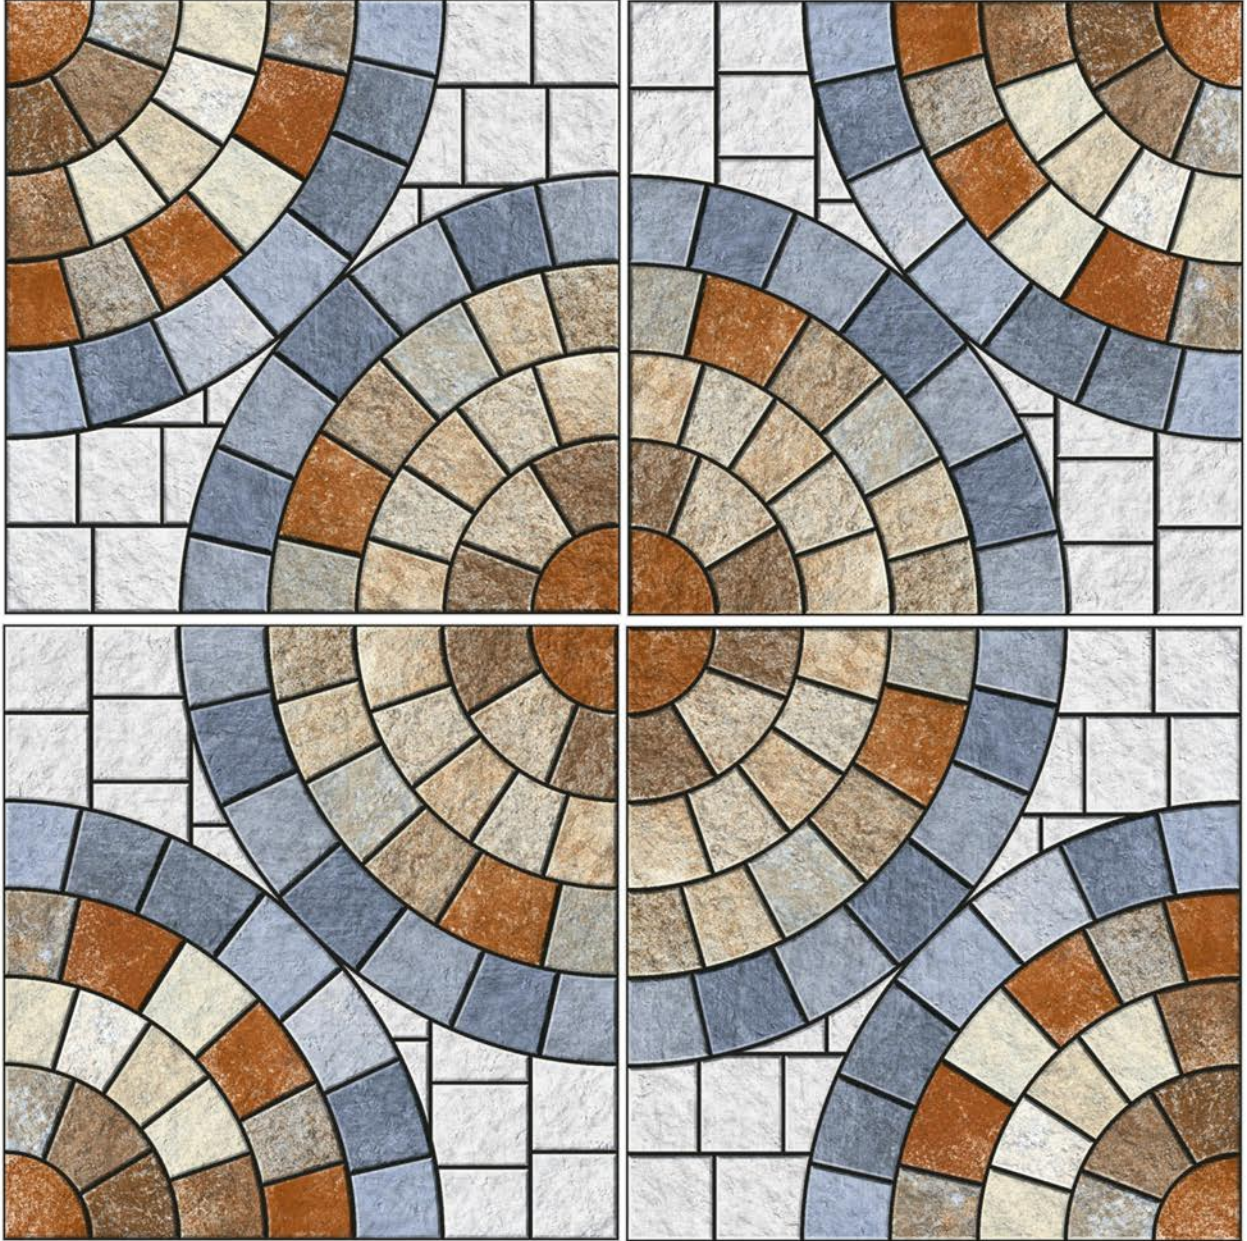

FINISH
RUSTIC

MOSAIC 2

SIZE
396 X 396 MM

FINISH
RUSTIC

MOSAIC 3

SIZE
396 X 396 MM

FINISH
RUSTIC

MOSAIC 4