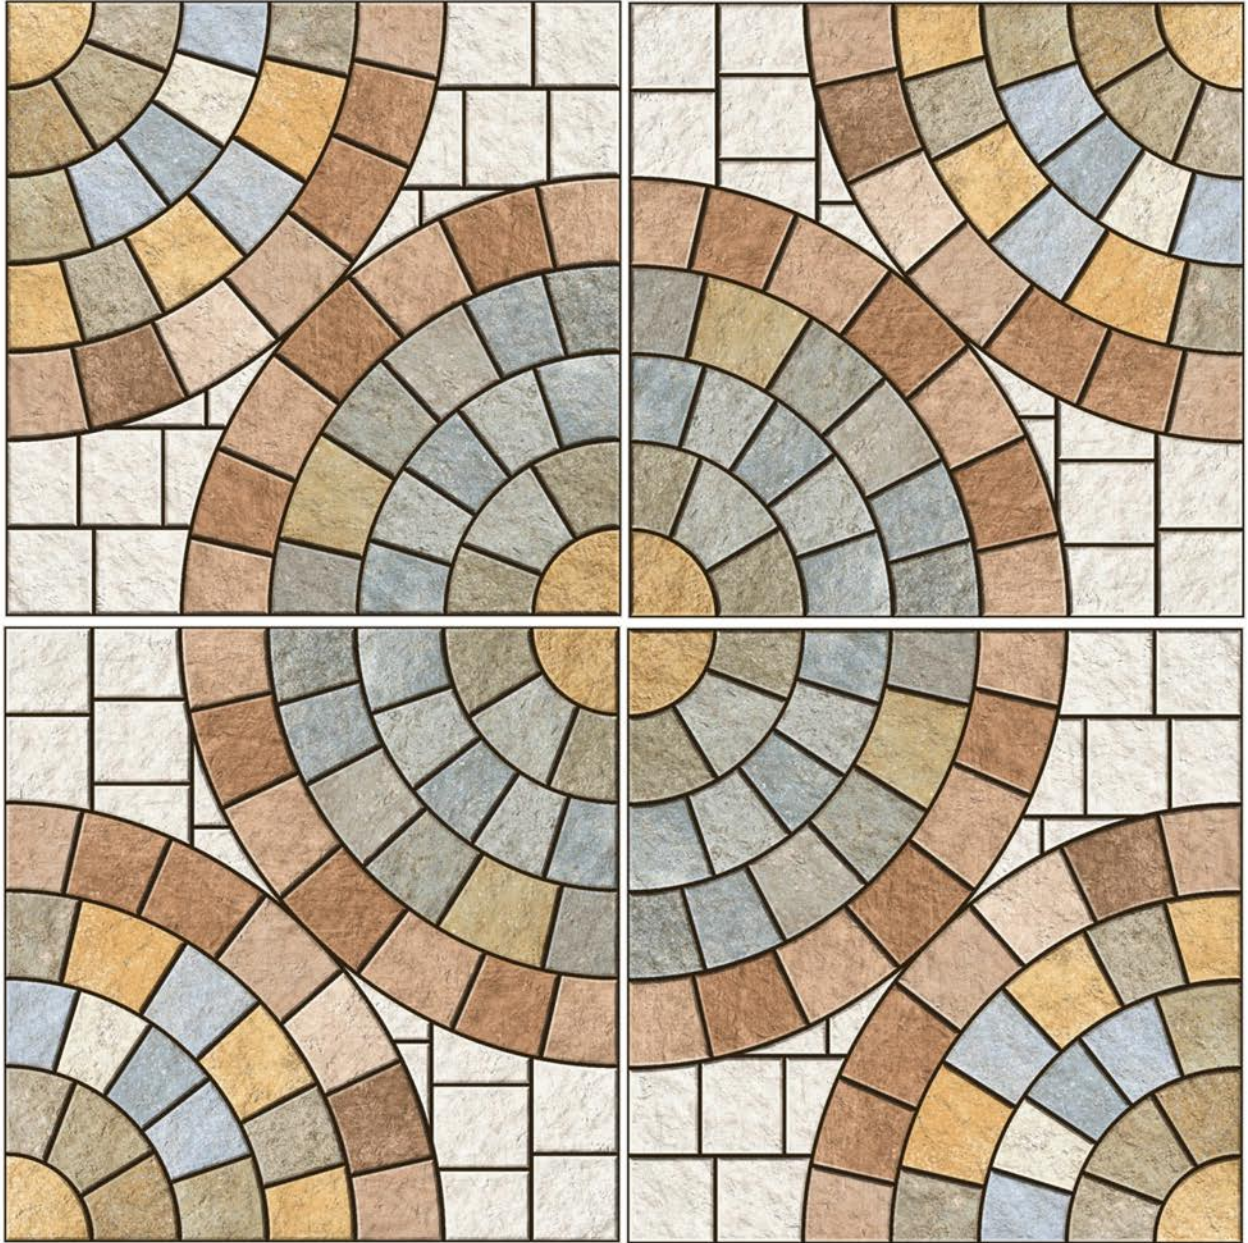

SIZE
396 X 396 MM

FINISH
RUSTIC

MOSAIC 10

SIZE
396 X 396 MM

FINISH
RUSTIC

MOSAIC 11

SIZE
396 X 396 MM

FINISH
RUSTIC