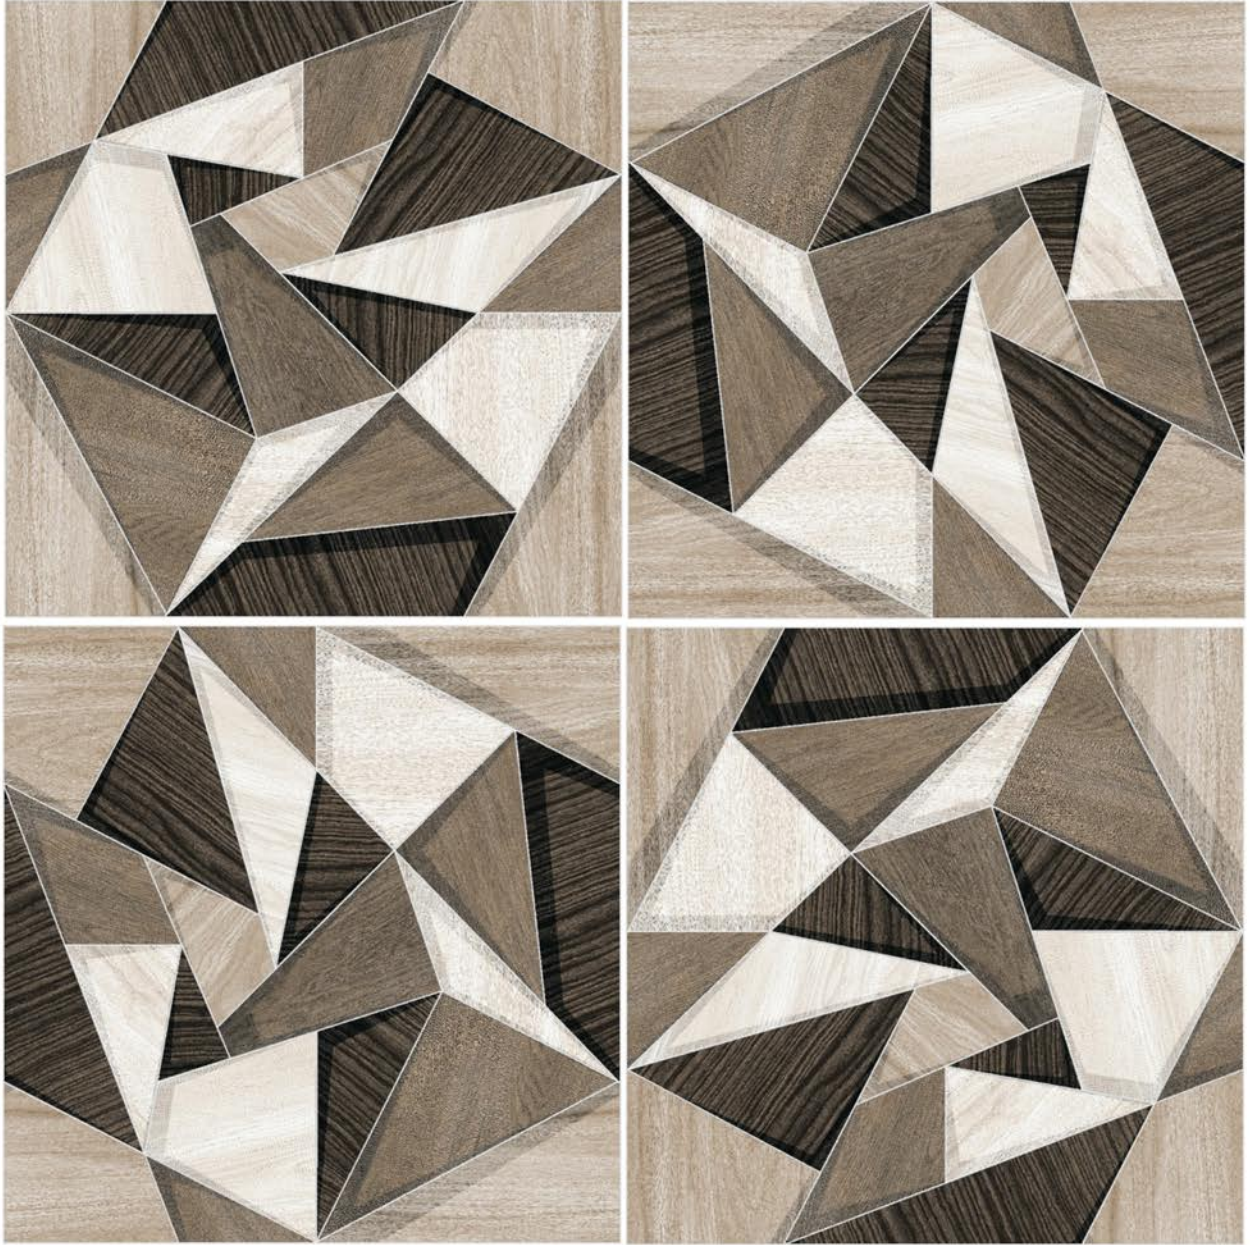

GEOMETRIC 4

SIZE
396 X 396 MM

FINISH
RUSTIC