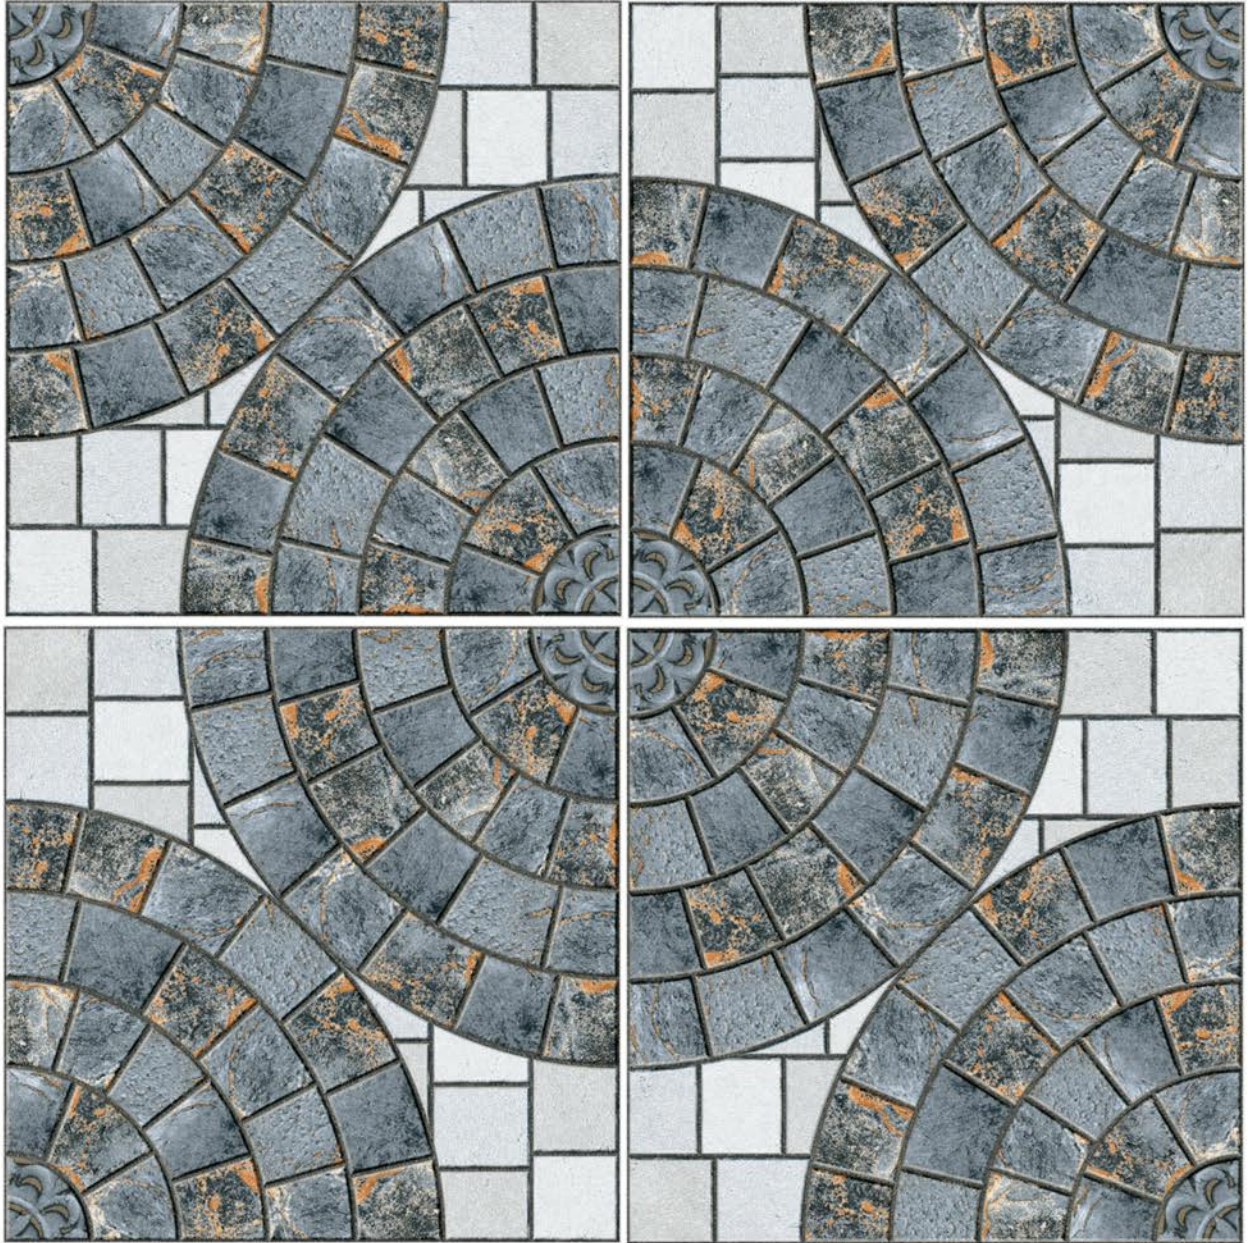

MOSAIC 5

SIZE
396 X 396 MM

FINISH
RUSTIC