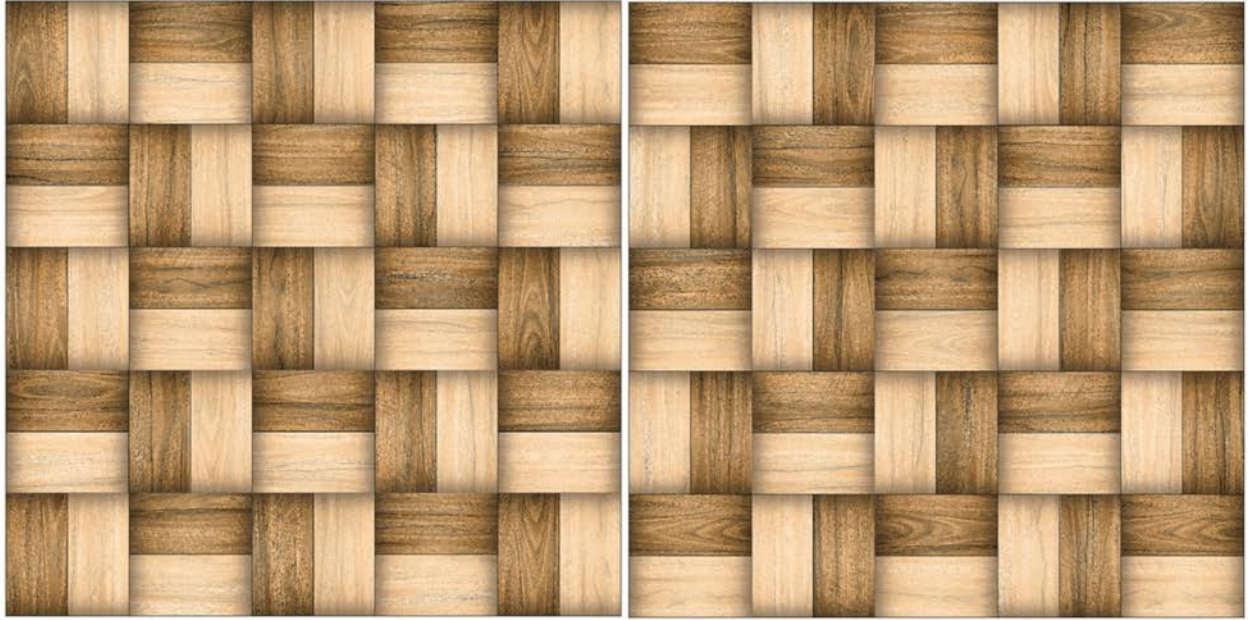

FARO 6

SIZE
396 X 396 MM

FINISH
RUSTIC