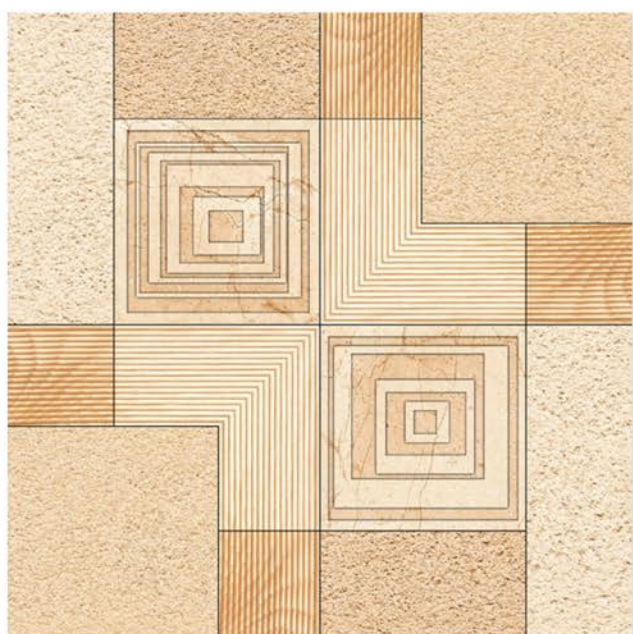

SIZE
396 X 396 MM

FINISH
RUSTIC

ARMANO 2

SIZE
396 X 396 MM

FINISH
RUSTIC

ARMANO 3

SIZE
396 X 396 MM

FINISH
RUSTIC