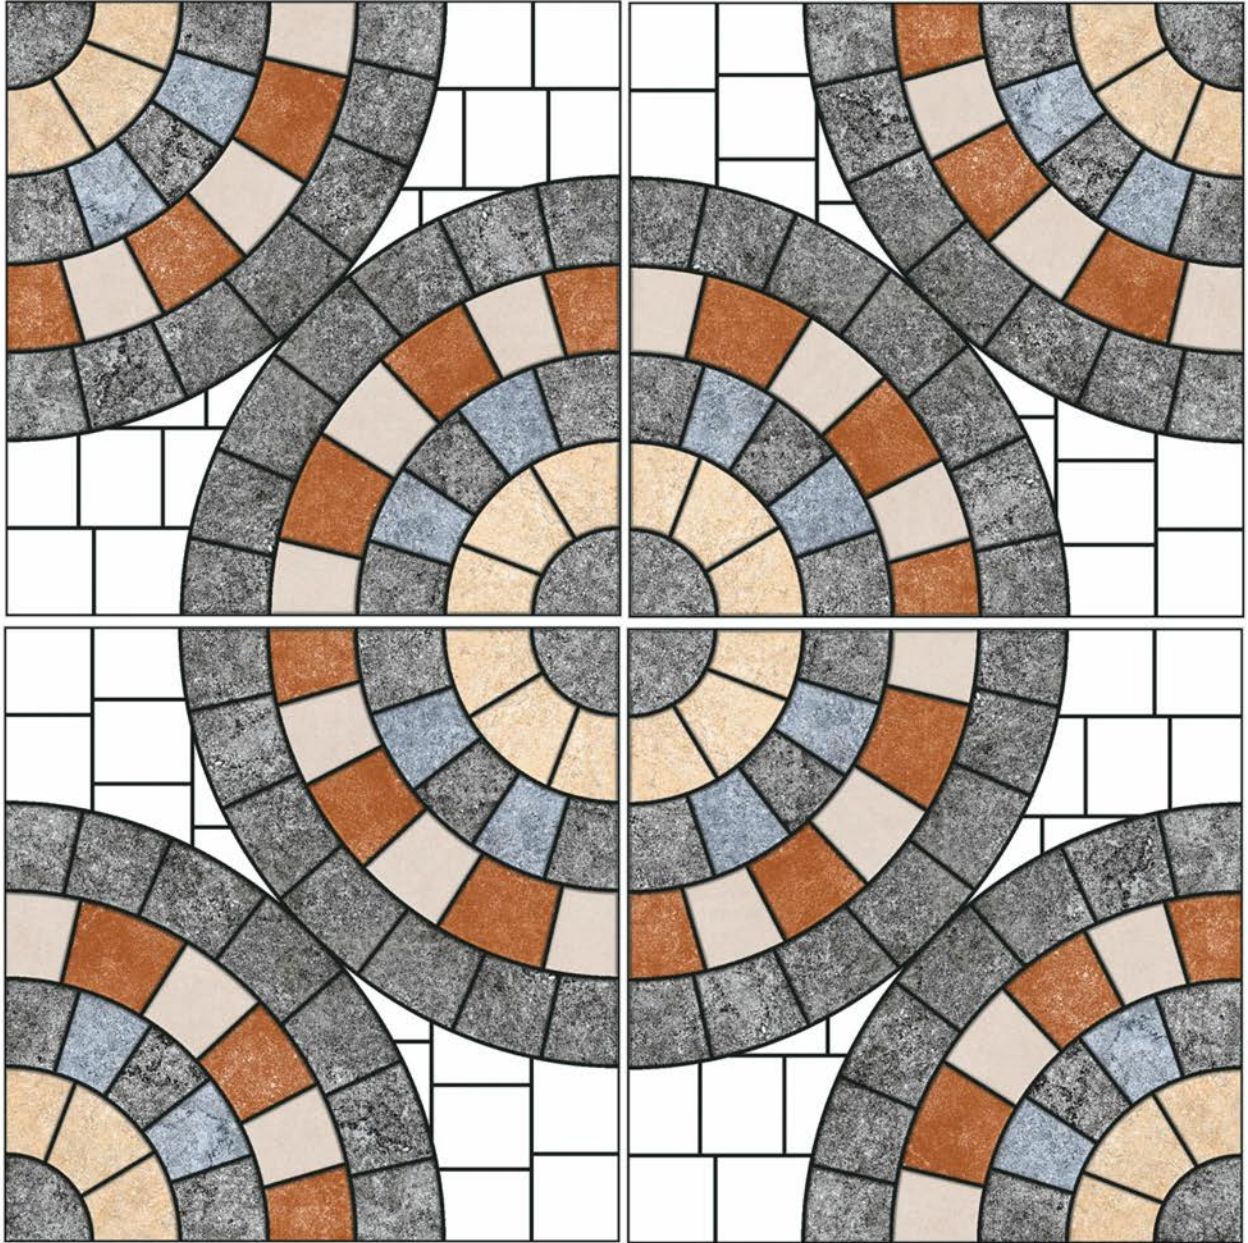

MOSAIC 13

SIZE
396 X 396 MM

FINISH
RUSTIC