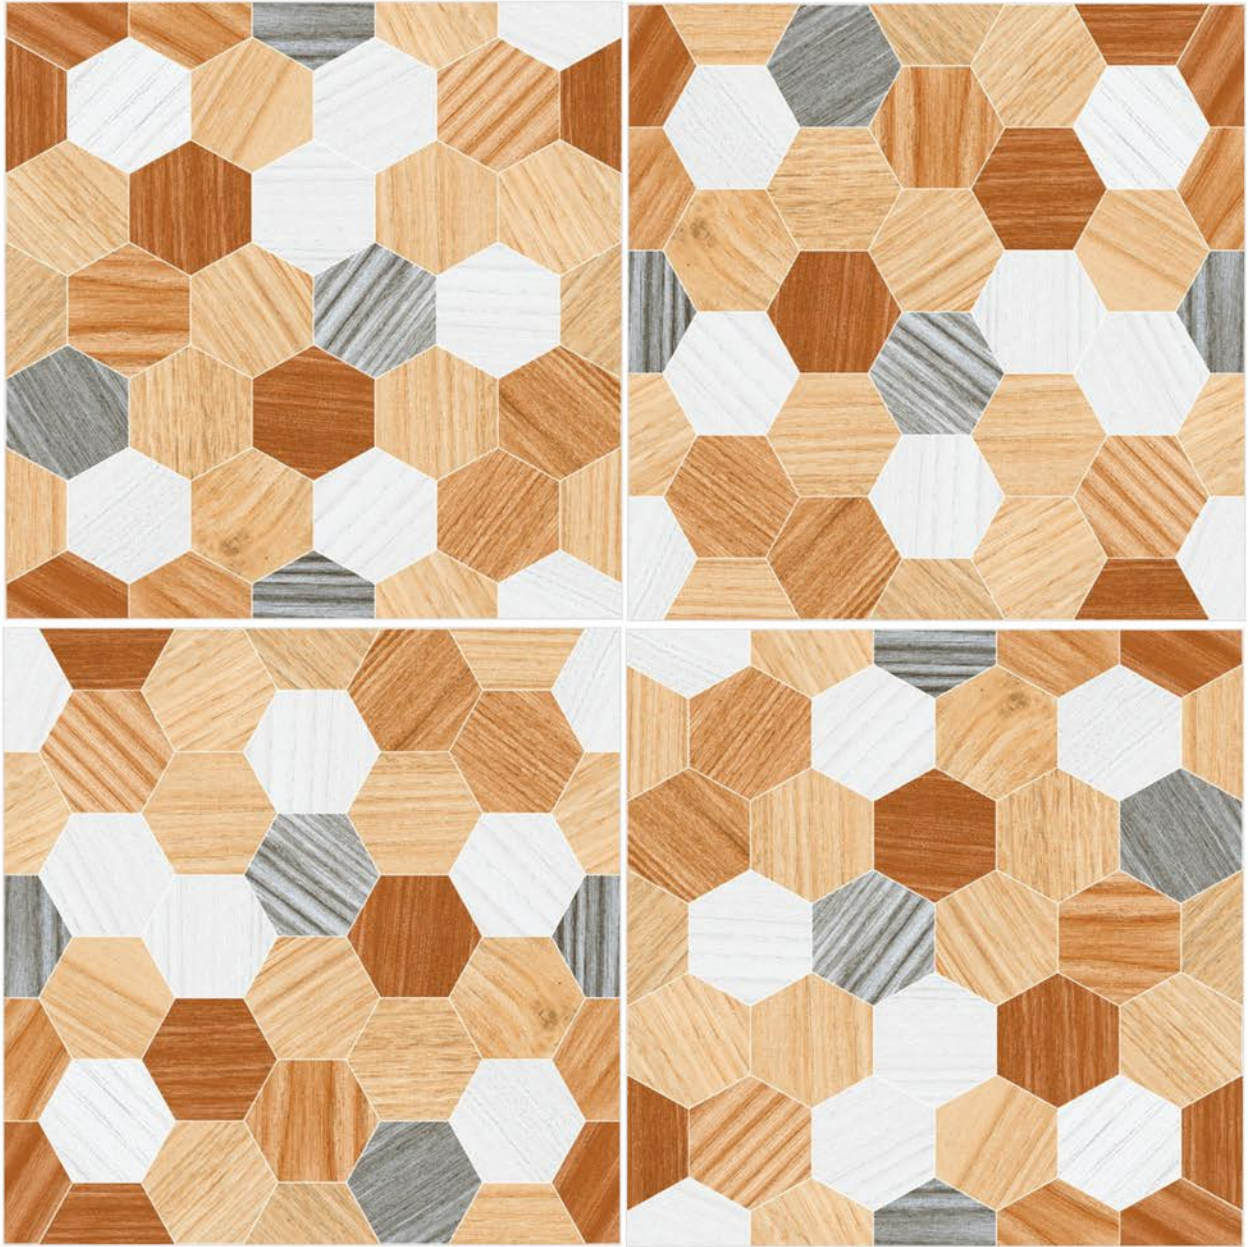

HEXAGONE 13

SIZE
396 X 396 MM

FINISH
RUSTIC