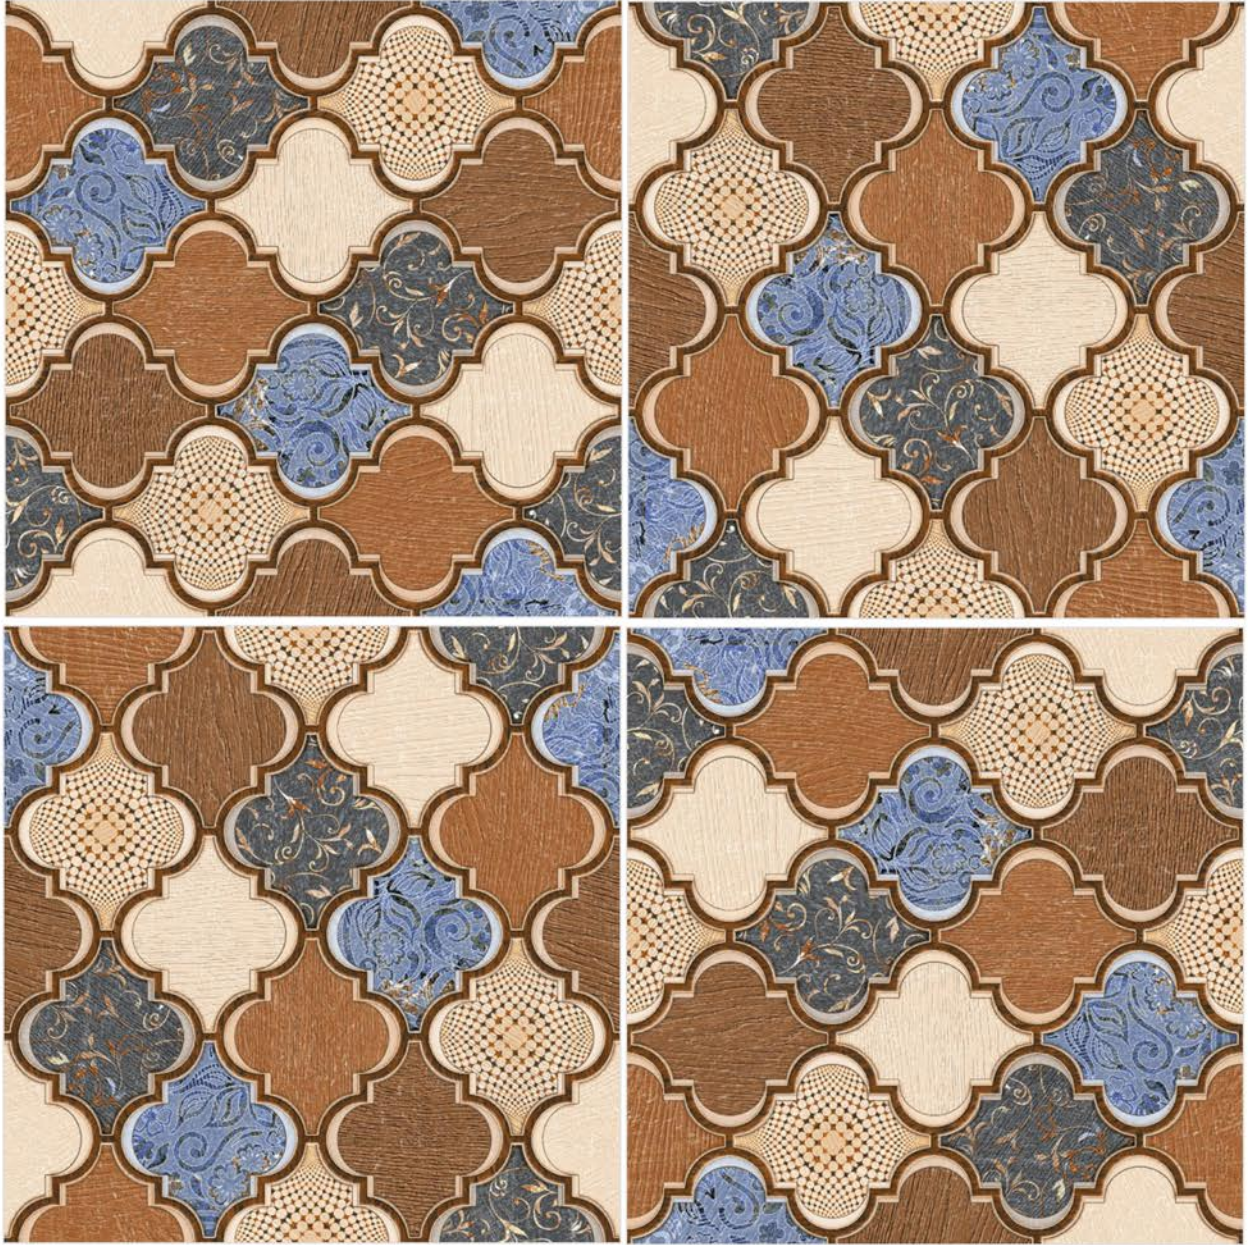

SIZE
396 X 396 MM

FINISH
RUSTIC

ANTIQUE WOOD 4

SIZE
396 X 396 MM

FINISH
RUSTIC

ANTIQUE WOOD 5

SIZE
396 X 396 MM

FINISH
RUSTIC