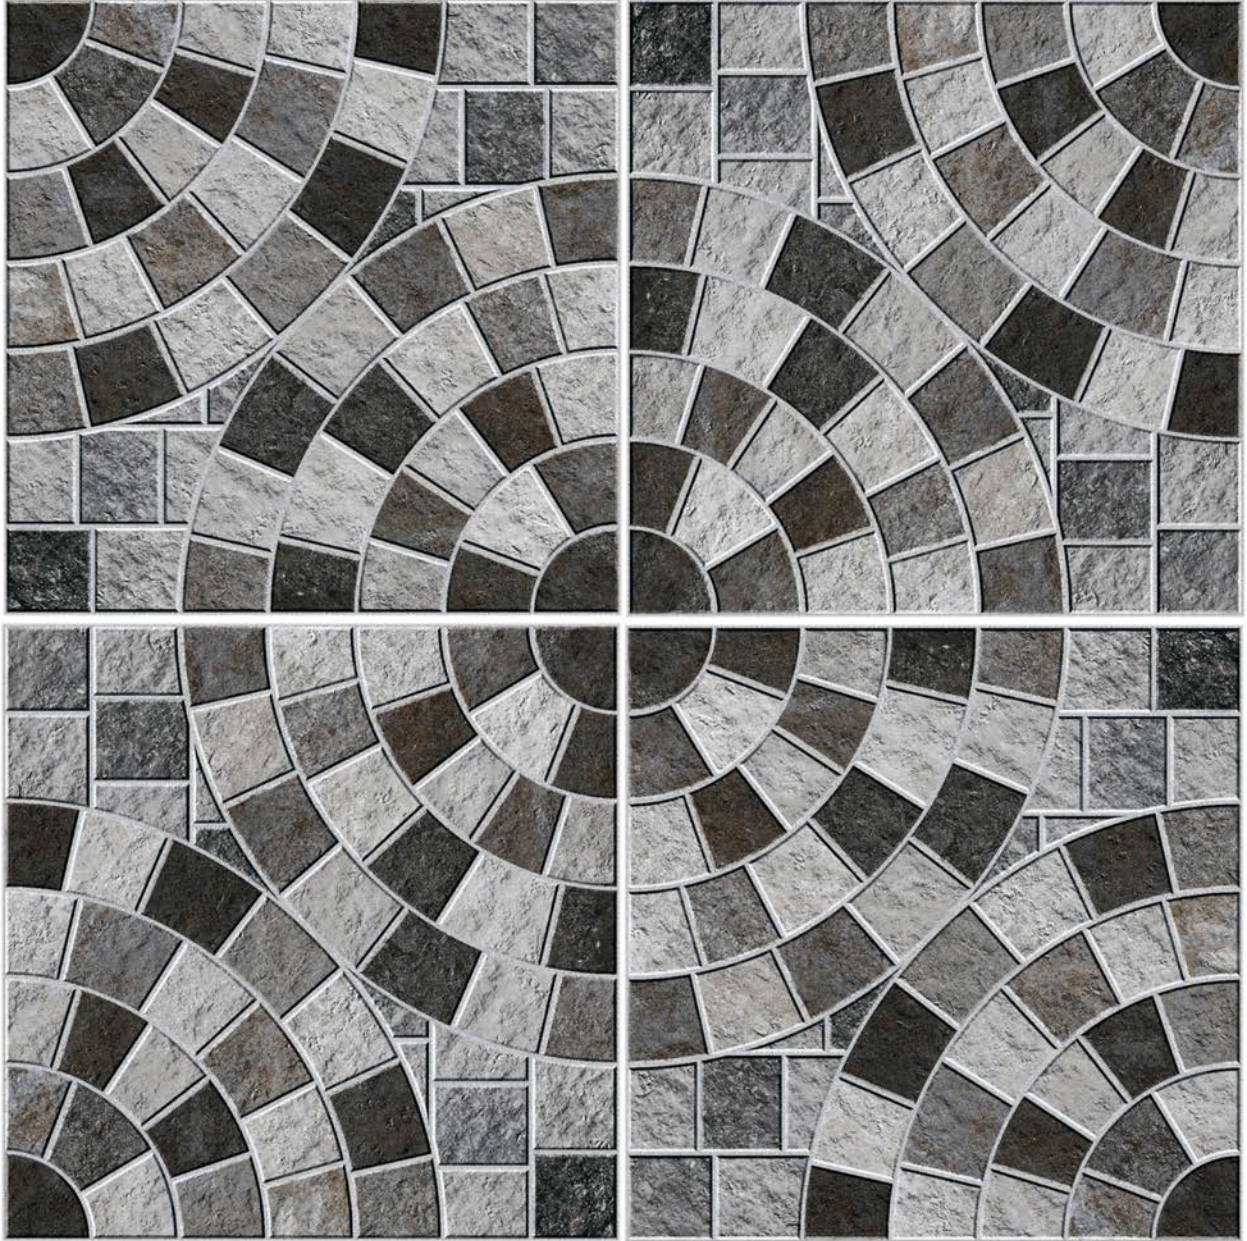

MOSAIC 7

SIZE
396 X 396 MM

FINISH
RUSTIC

MOSAIC 8

SIZE
396 X 396 MM

FINISH
RUSTIC

MOSAIC 9

SIZE
396 X 396 MM