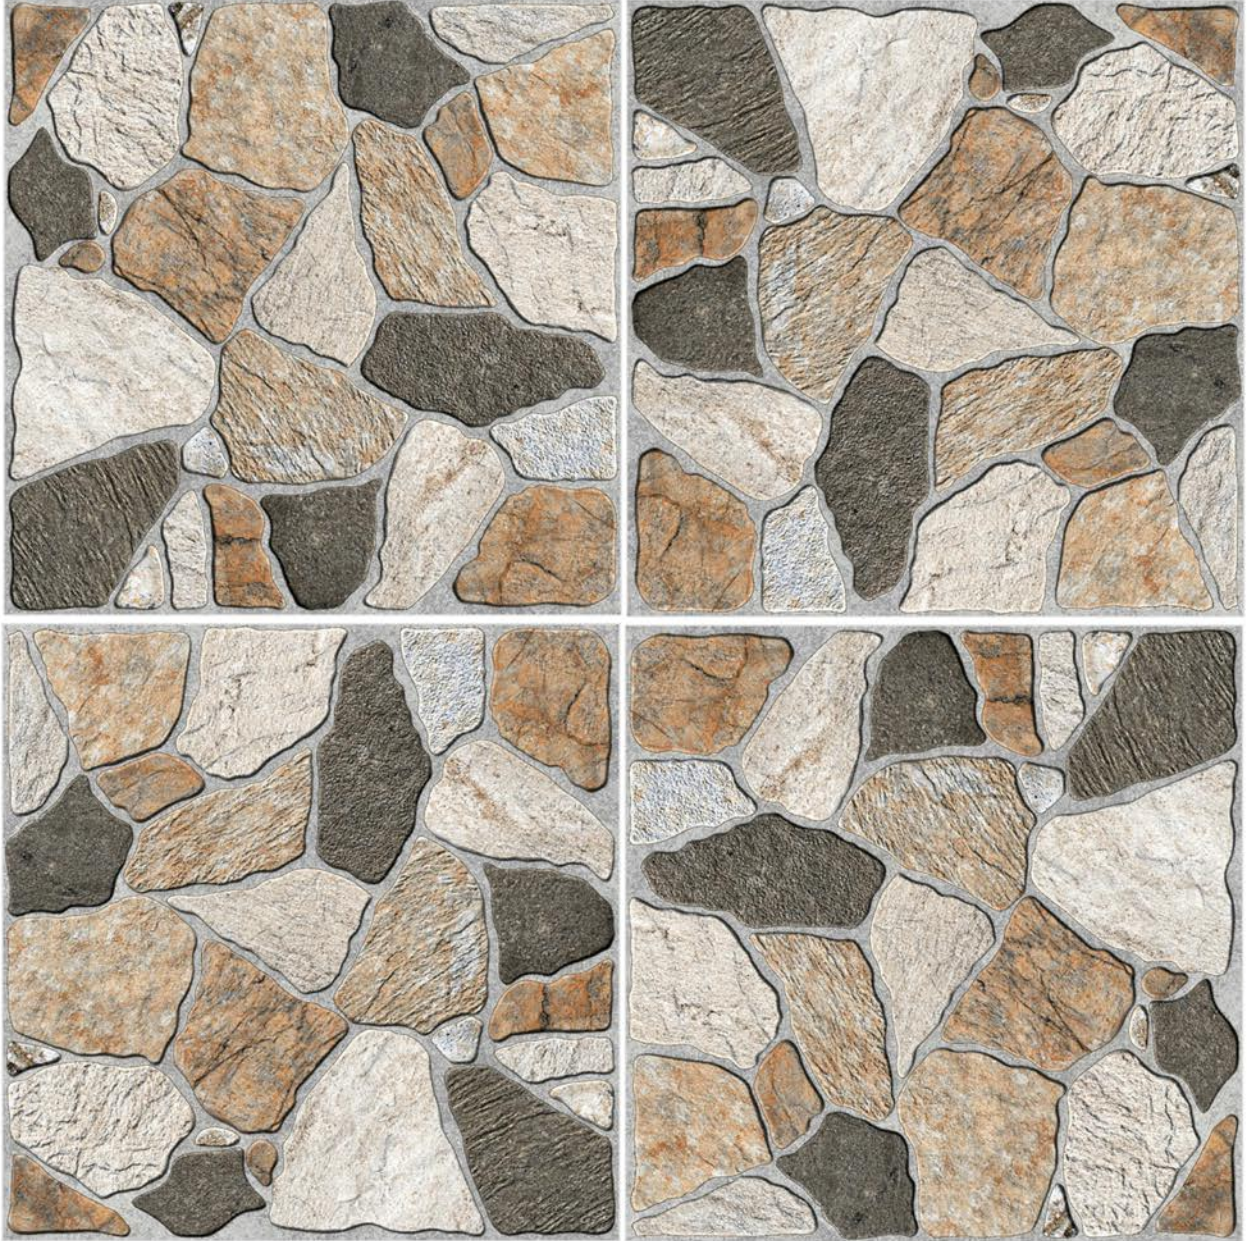

ROCK STONE 5

SIZE
396 X 396 MM

FINISH
RUSTIC