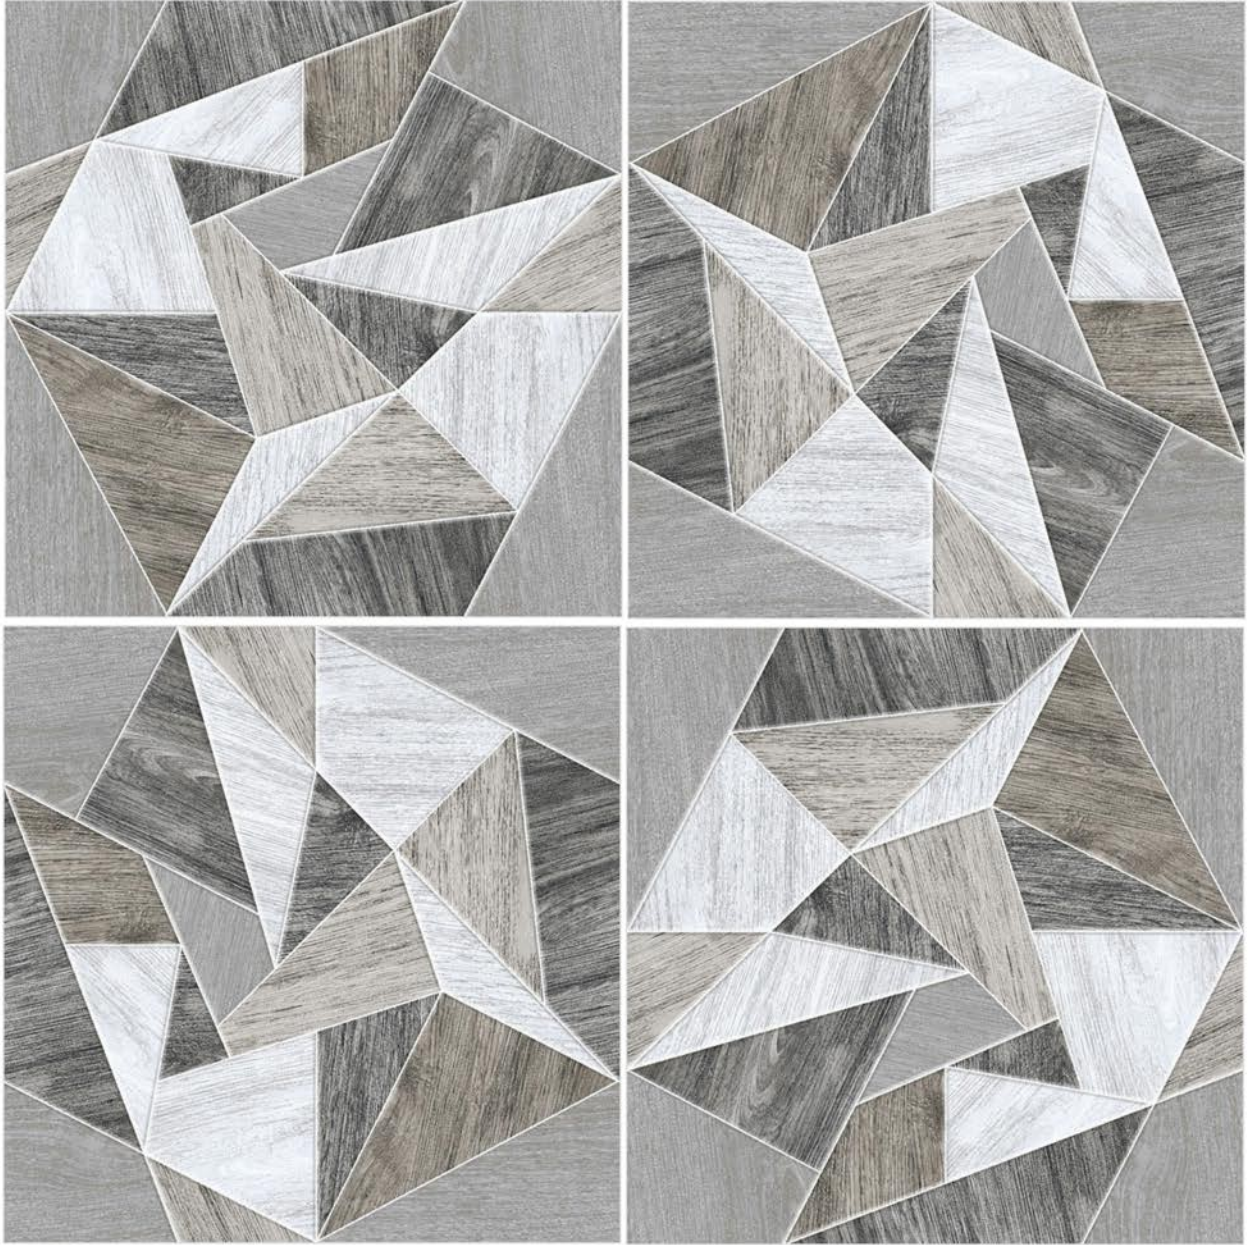

SIZE
396 X 396 MM

FINISH
RUSTIC

GEOMETRIC 4

SIZE
396 X 396 MM

FINISH
RUSTIC

GEOMETRIC 5

SIZE
396 X 396 MM

FINISH
RUSTIC