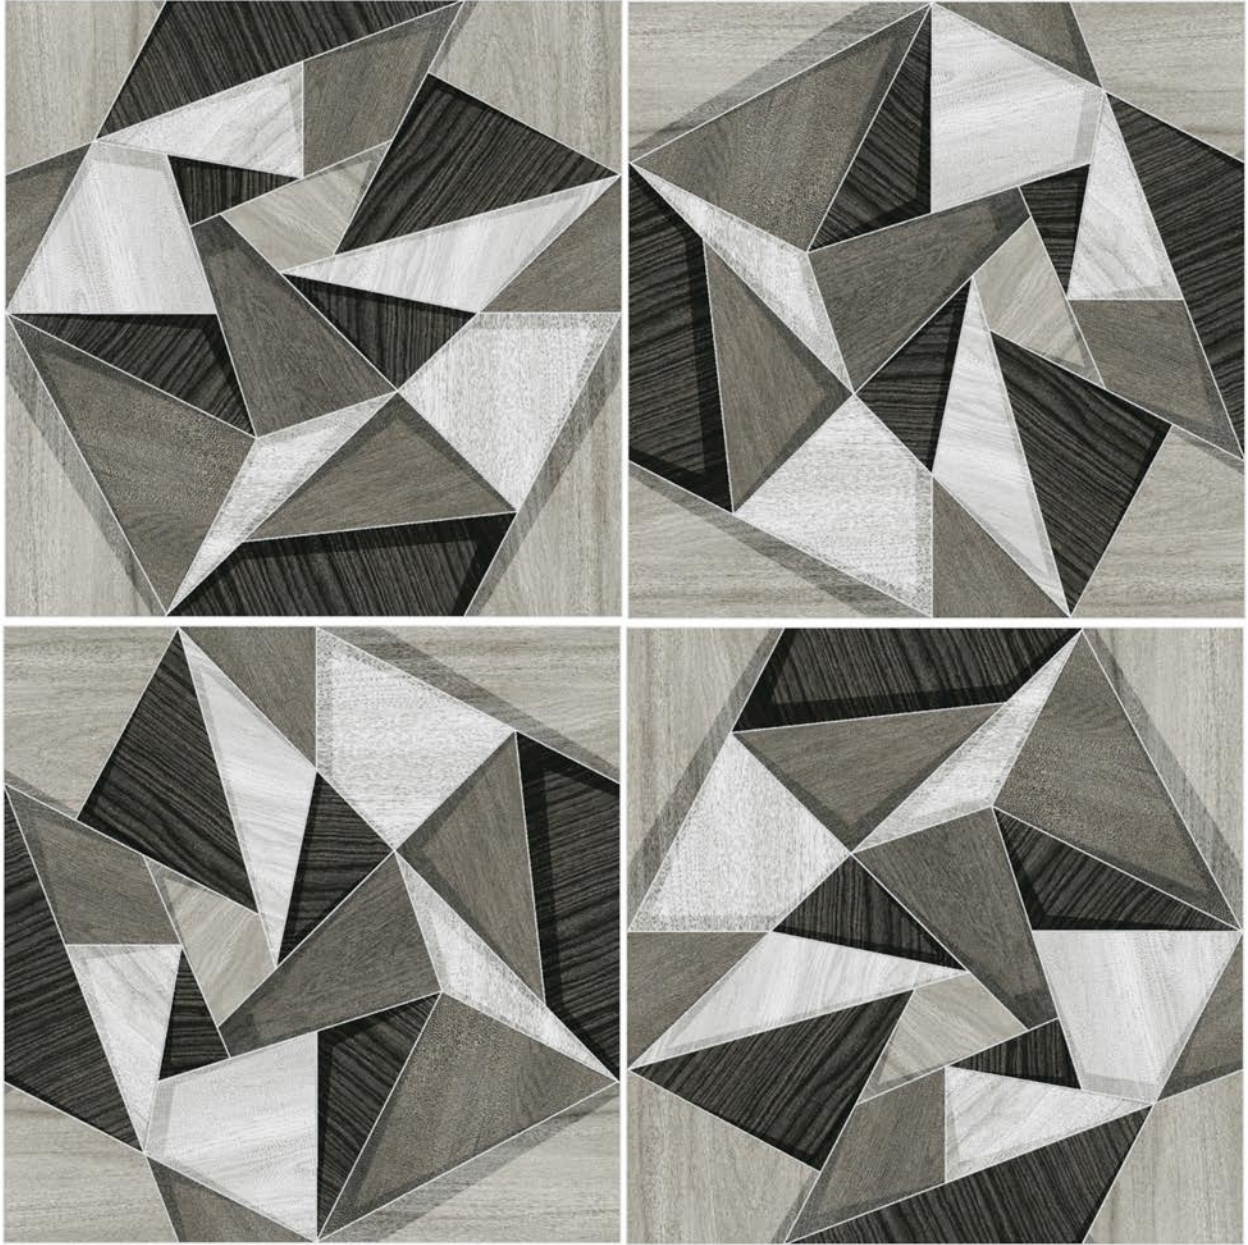

GEOMETRIC 1

SIZE
396 X 396 MM

FINISH
RUSTIC