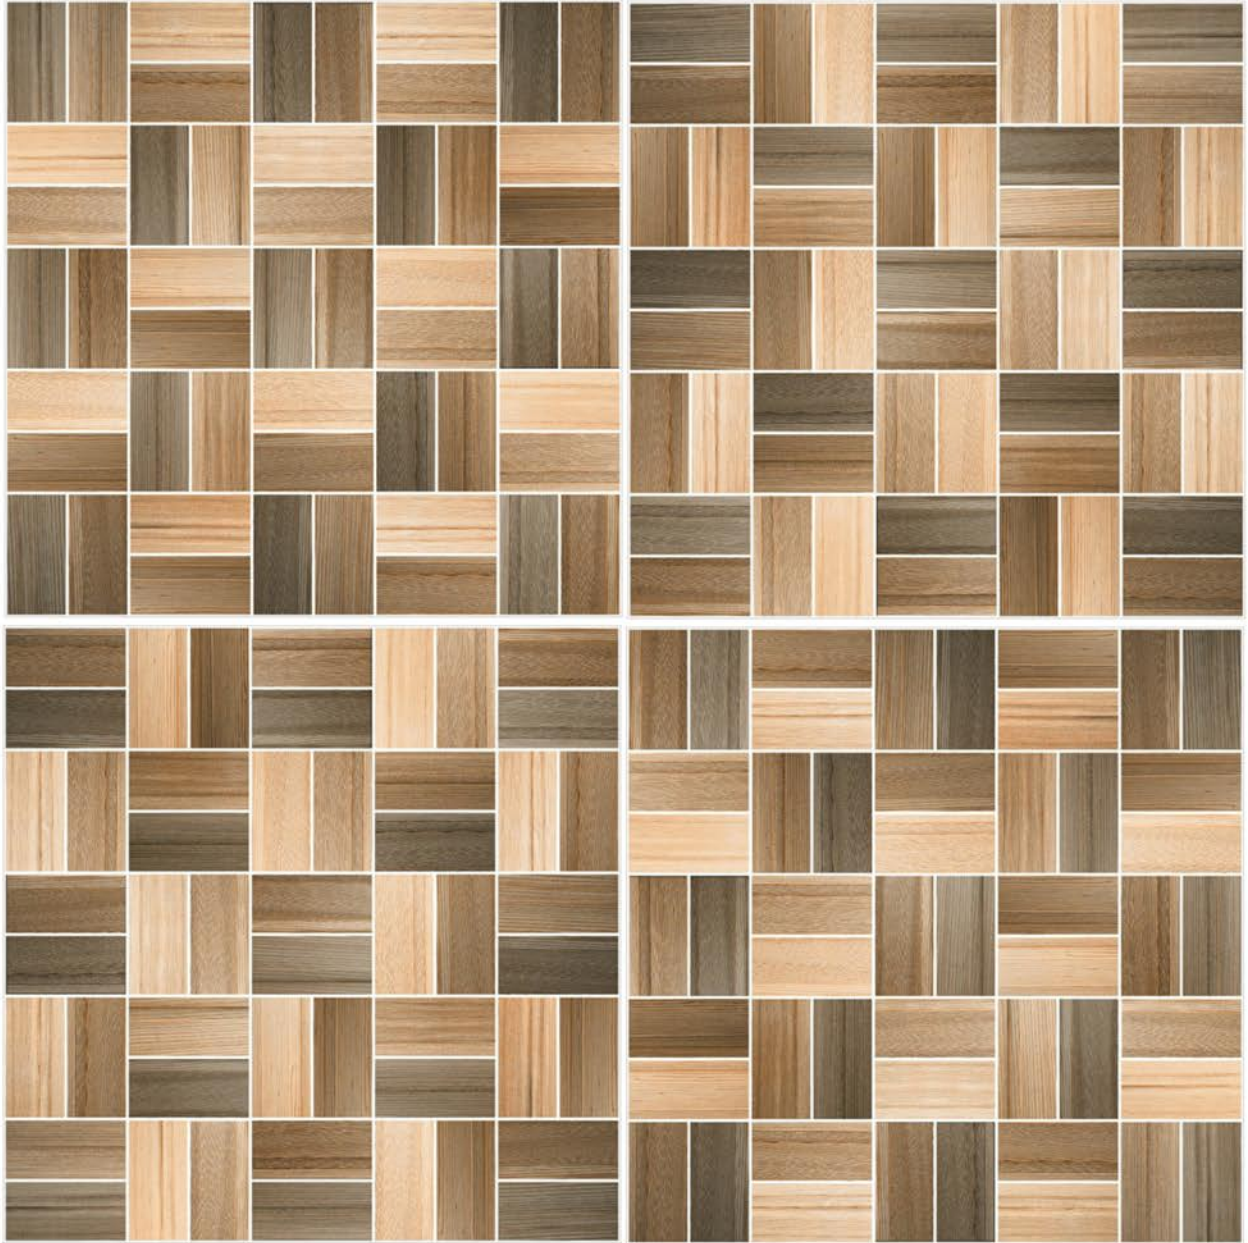

FARO 18

SIZE
396 X 396 MM

FINISH
RUSTIC