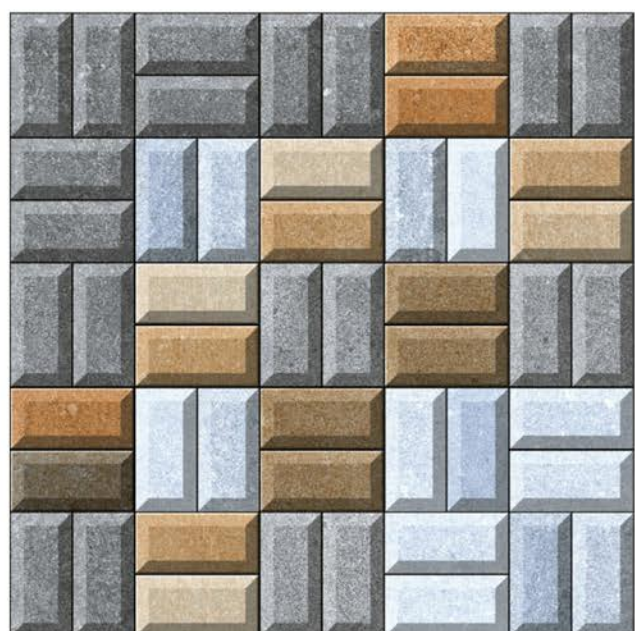

FINISH
RUSTIC

FARO 17

SIZE
396 X 396 MM

FINISH
RUSTIC

FARO 18

SIZE
396 X 396 MM

FINISH
RUSTIC

FARO 2