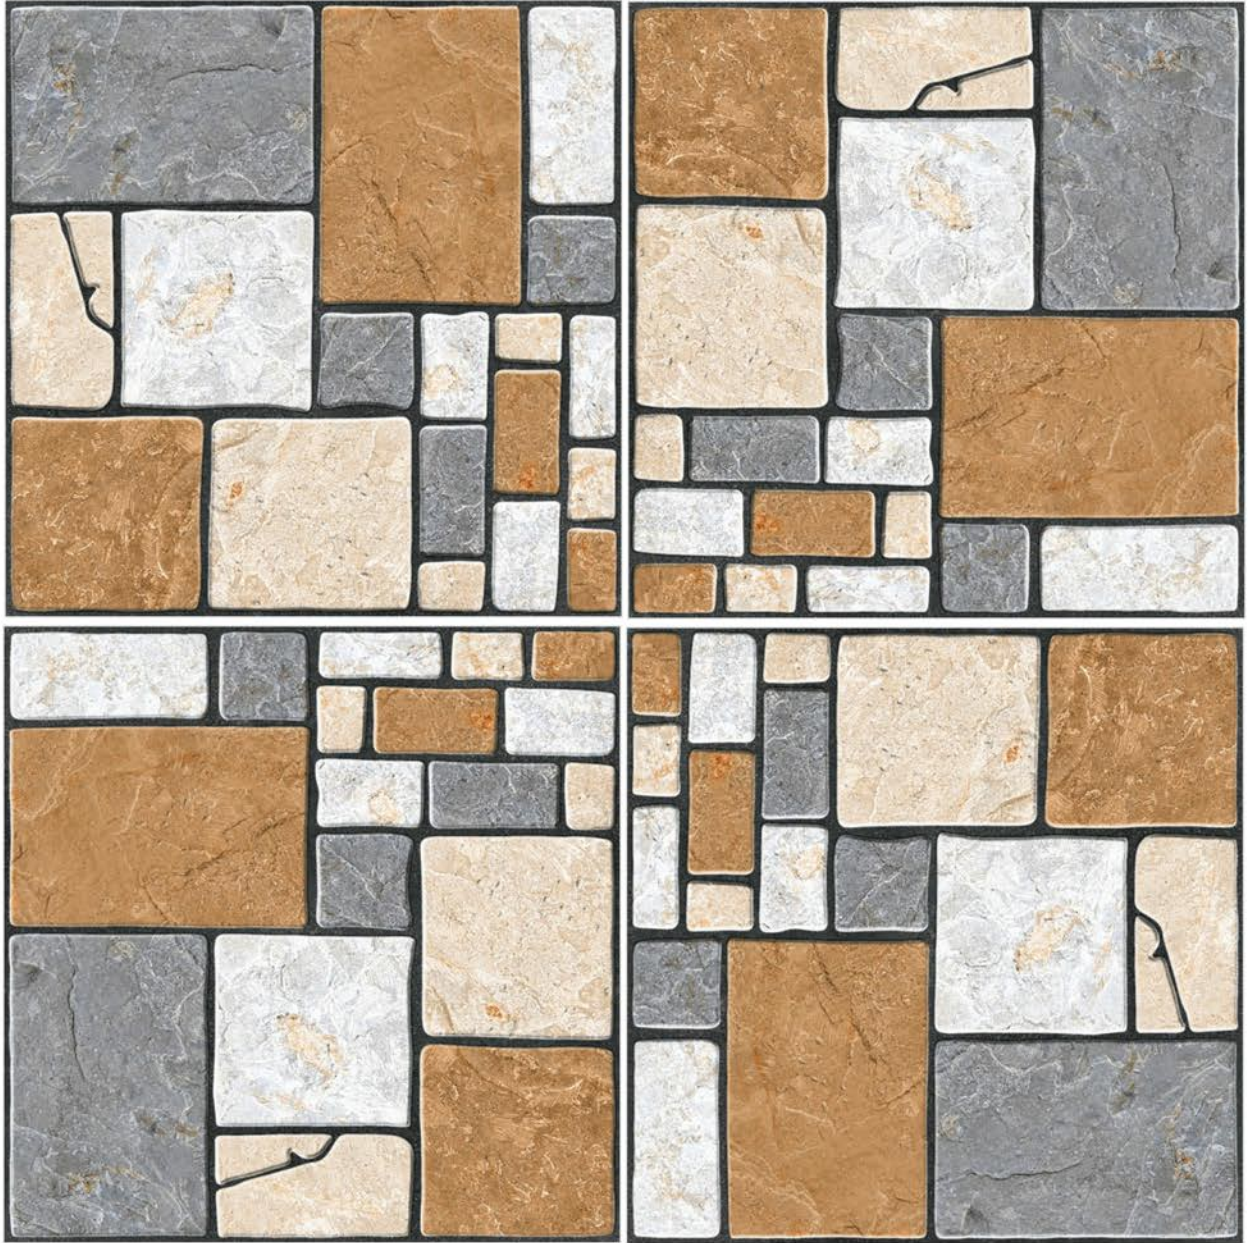

BLOCK STONE 13

SIZE
396 X 396 MM

FINISH
RUSTIC