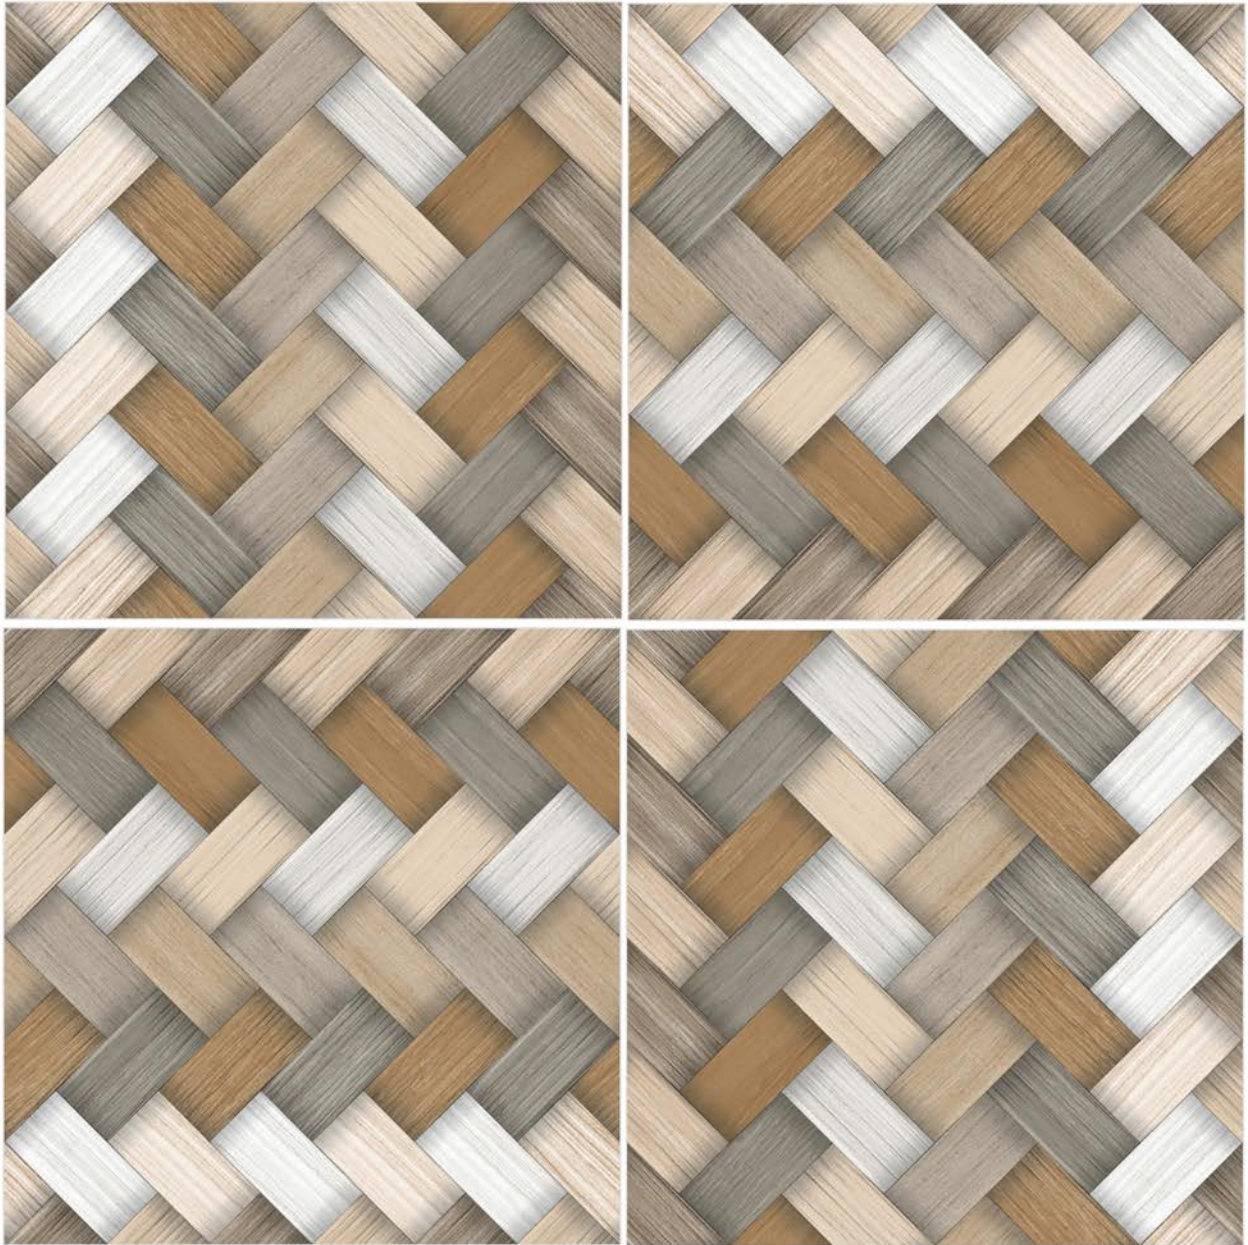

FINISH
RUSTIC

BRICKS 8

SIZE
396 X 396 MM

FINISH
RUSTIC

CROSS WOOD 1

SIZE
396 X 396 MM

FINISH
RUSTIC

CROSS WOOD 10