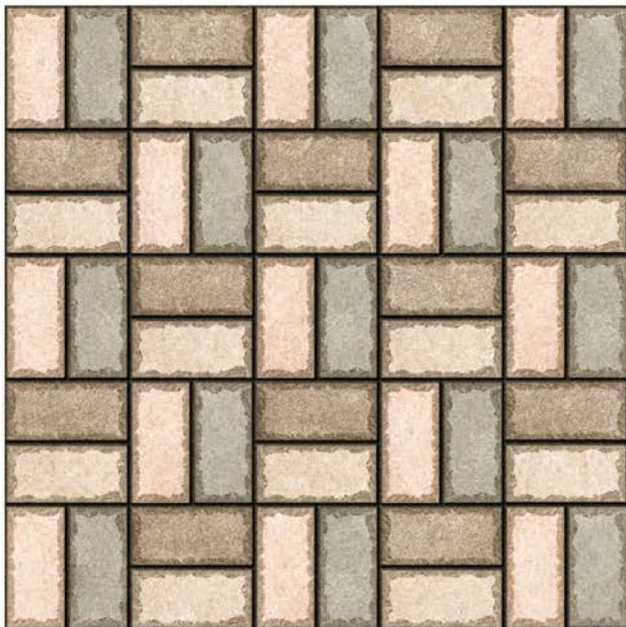

SIZE
396 X 396 MM

FINISH
RUSTIC

FARO 12

SIZE
396 X 396 MM

FINISH
RUSTIC

FARO 13

SIZE
396 X 396 MM

FINISH
RUSTIC