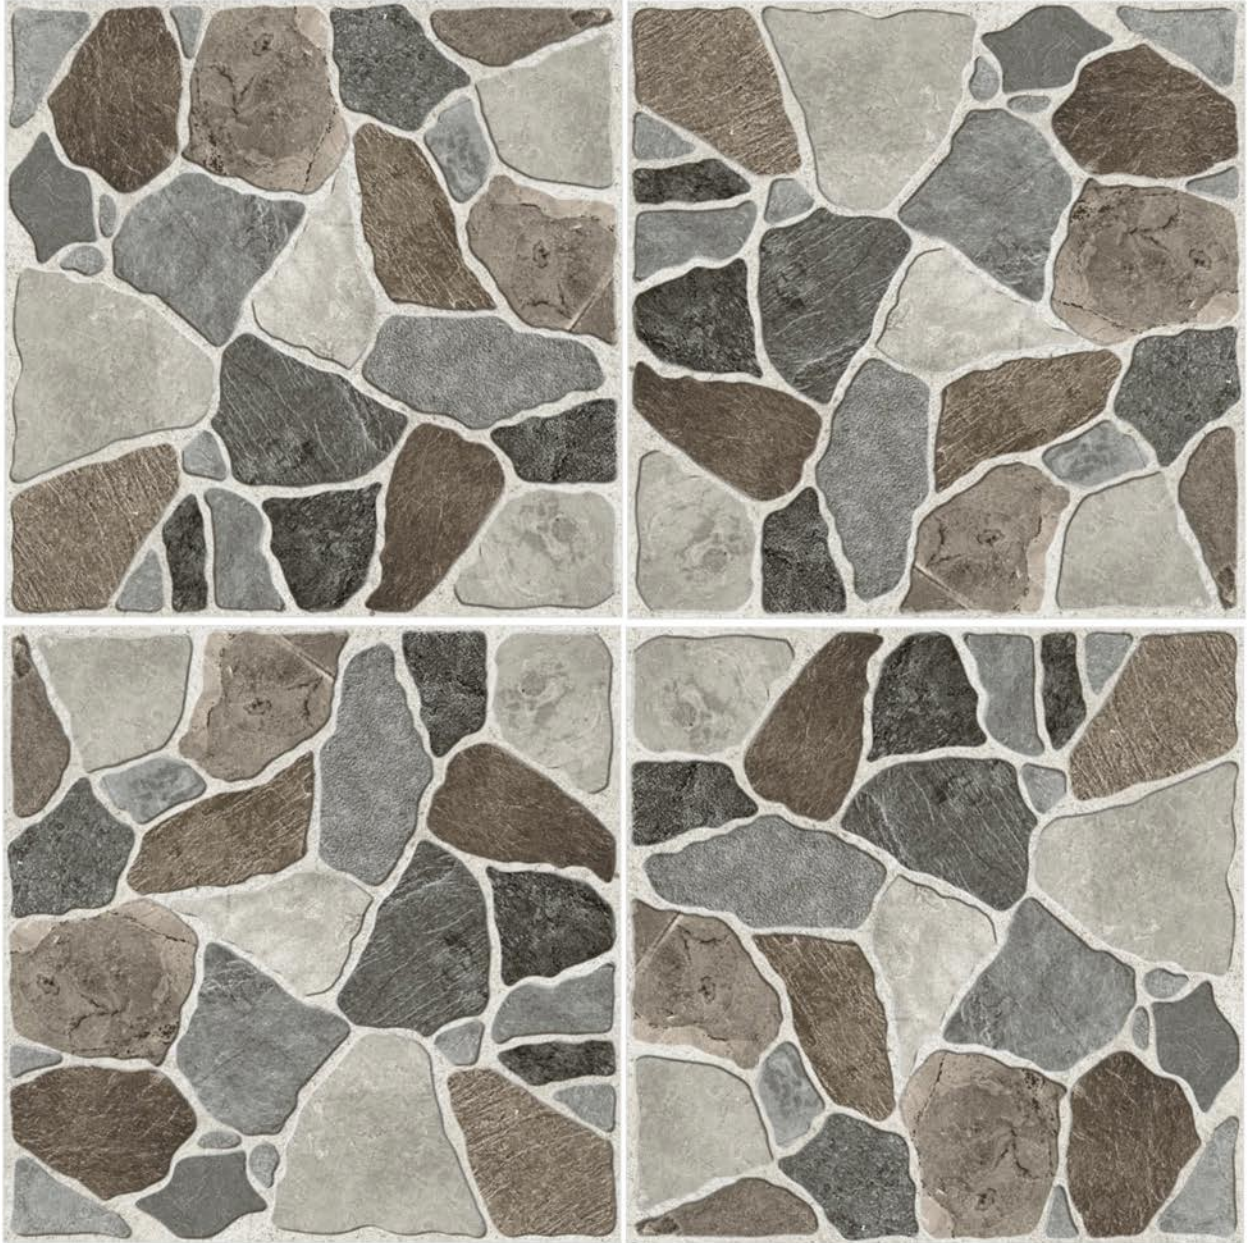

ROCK STONE 2

SIZE
396 X 396 MM

FINISH
RUSTIC