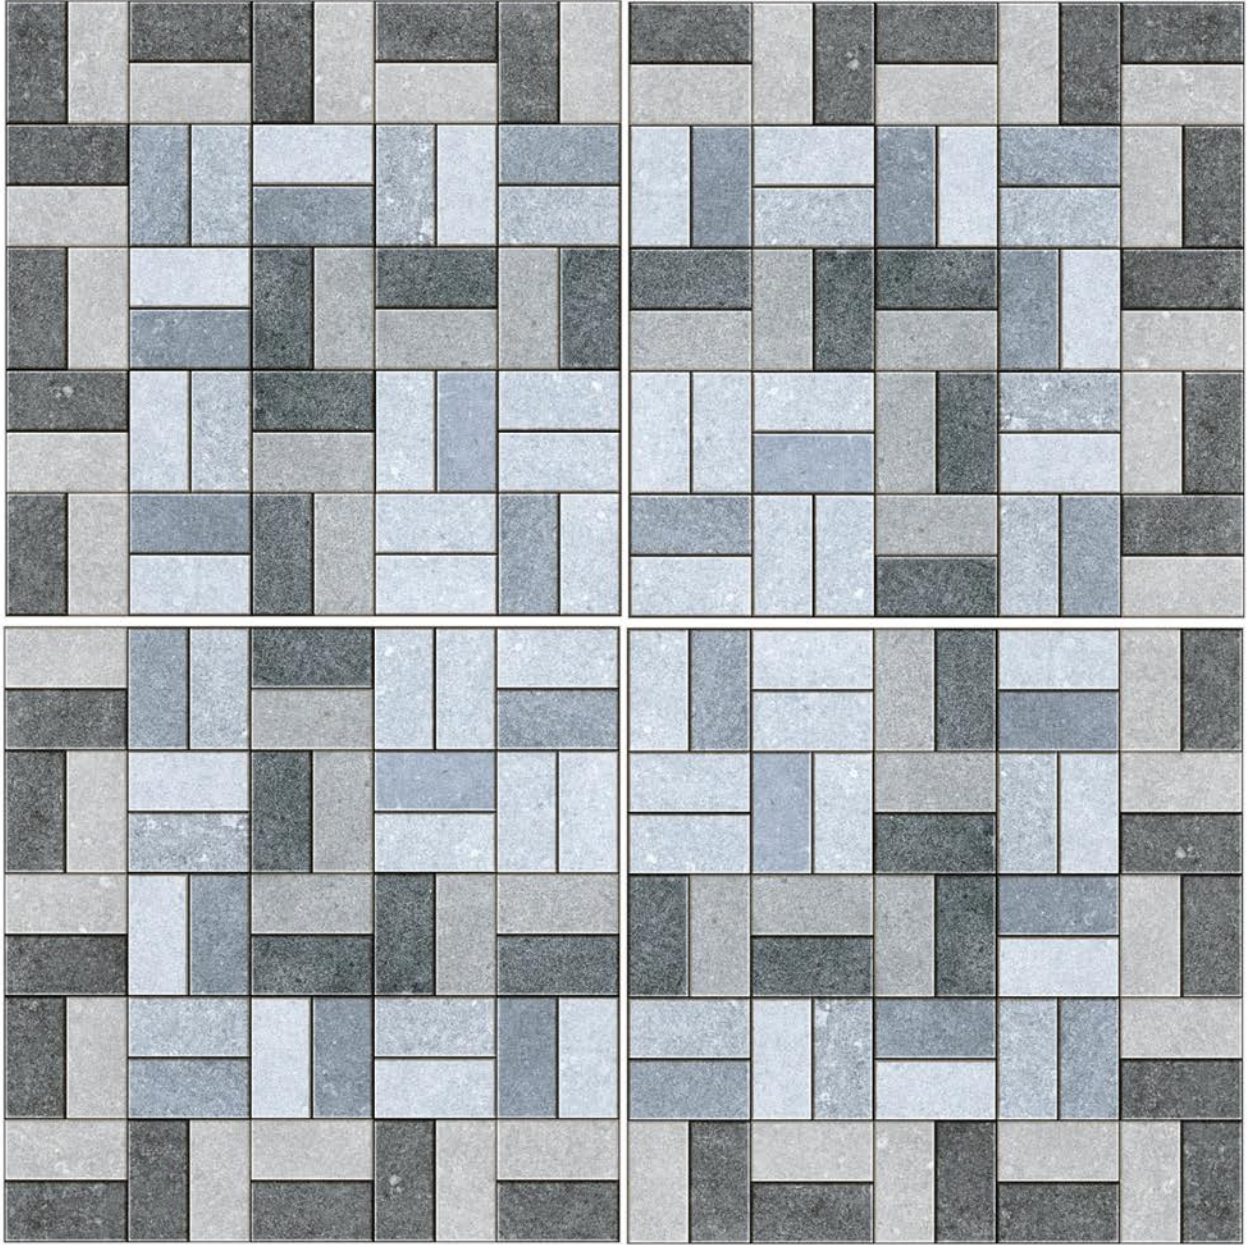

FARO 9

SIZE
396 X 396 MM

FINISH
RUSTIC