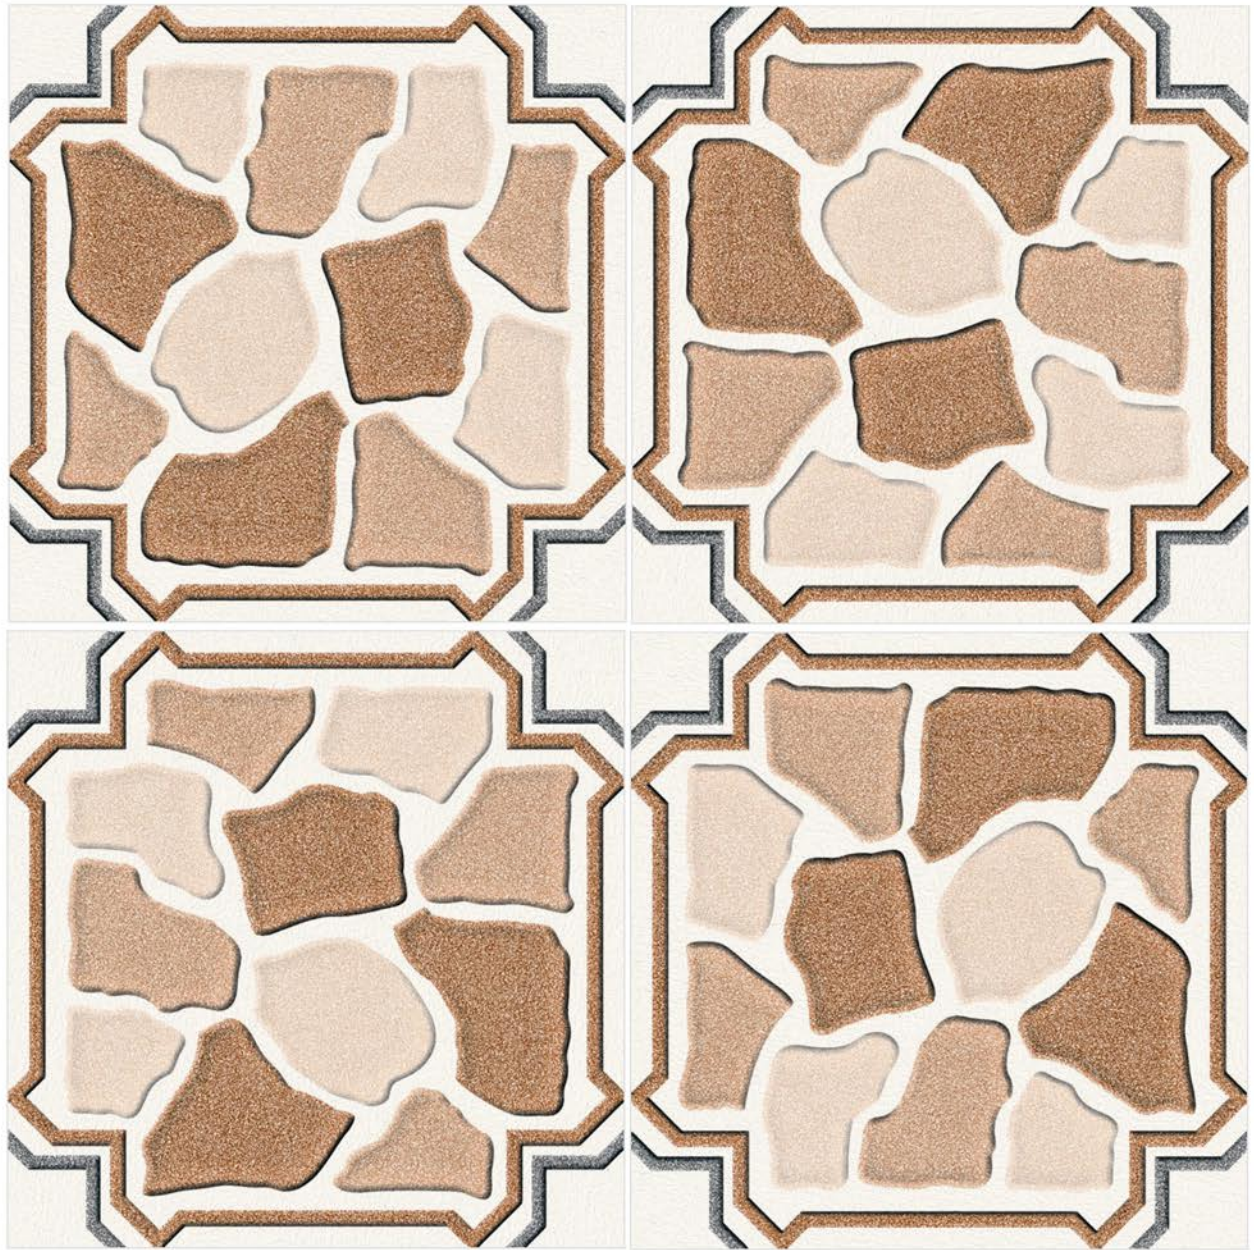

MAGIC STONE 10

SIZE
396 X 396 MM

FINISH
RUSTIC