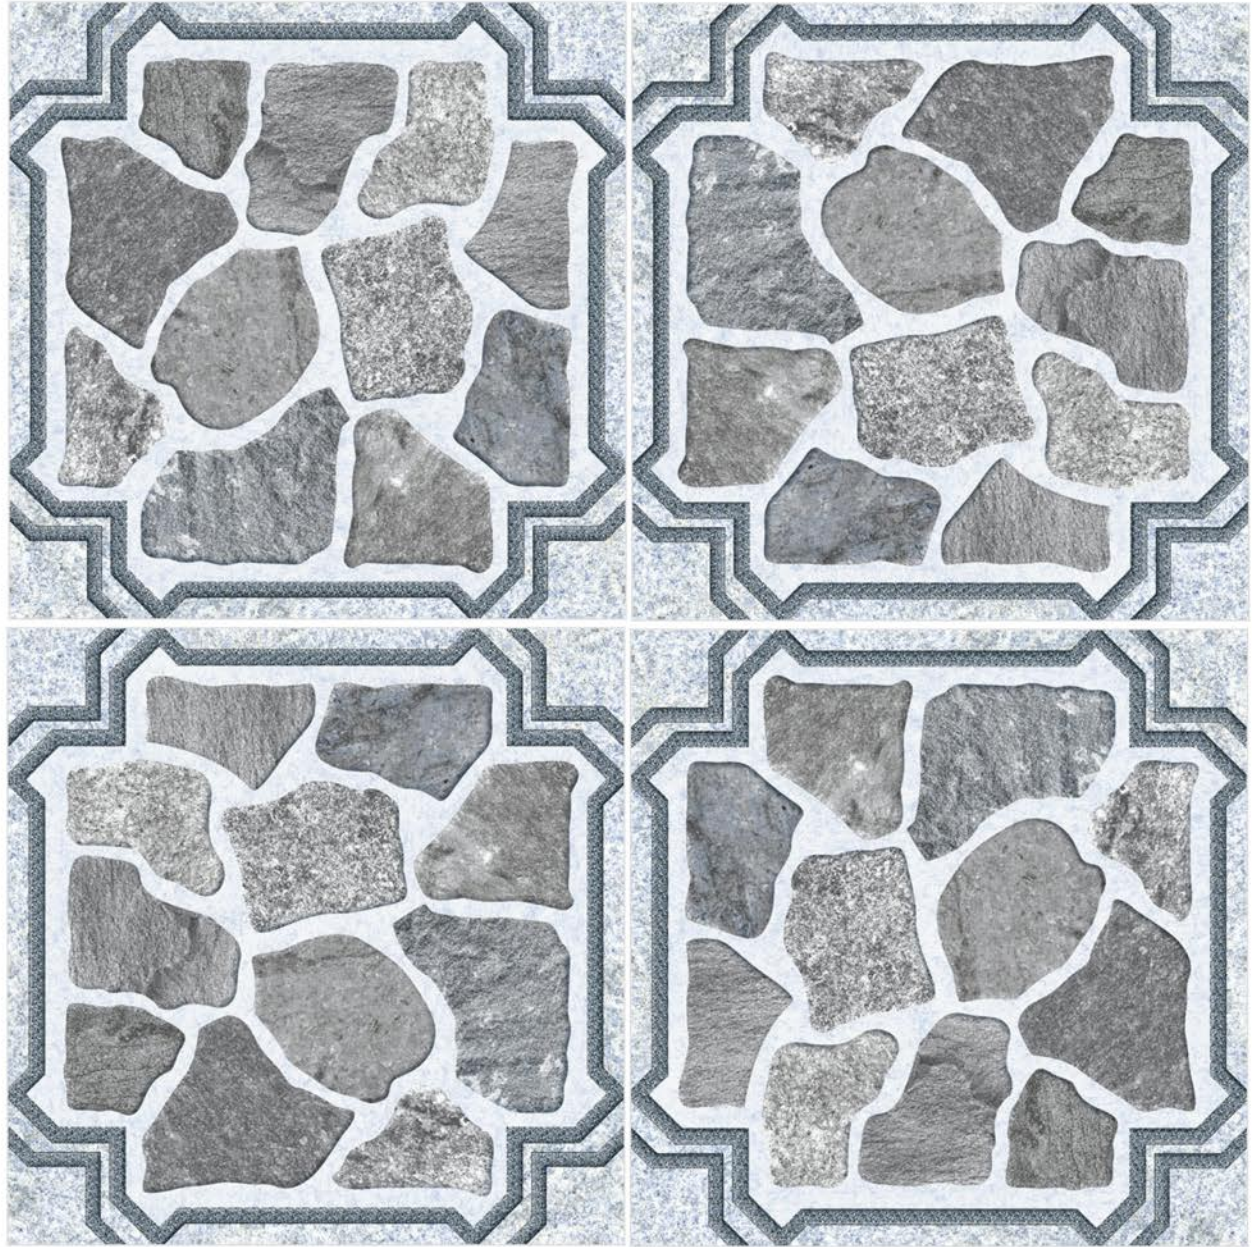

MAGIC STONE 6

SIZE
396 X 396 MM

FINISH
RUSTIC