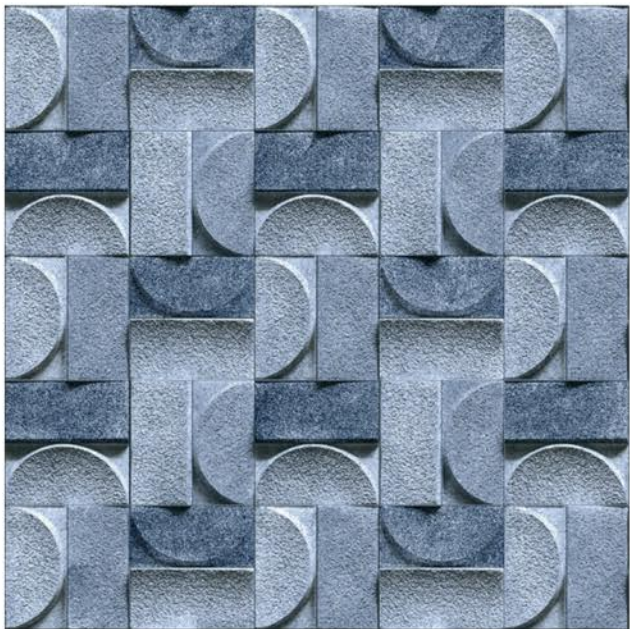

FARO 17

SIZE
396 X 396 MM

FINISH
RUSTIC