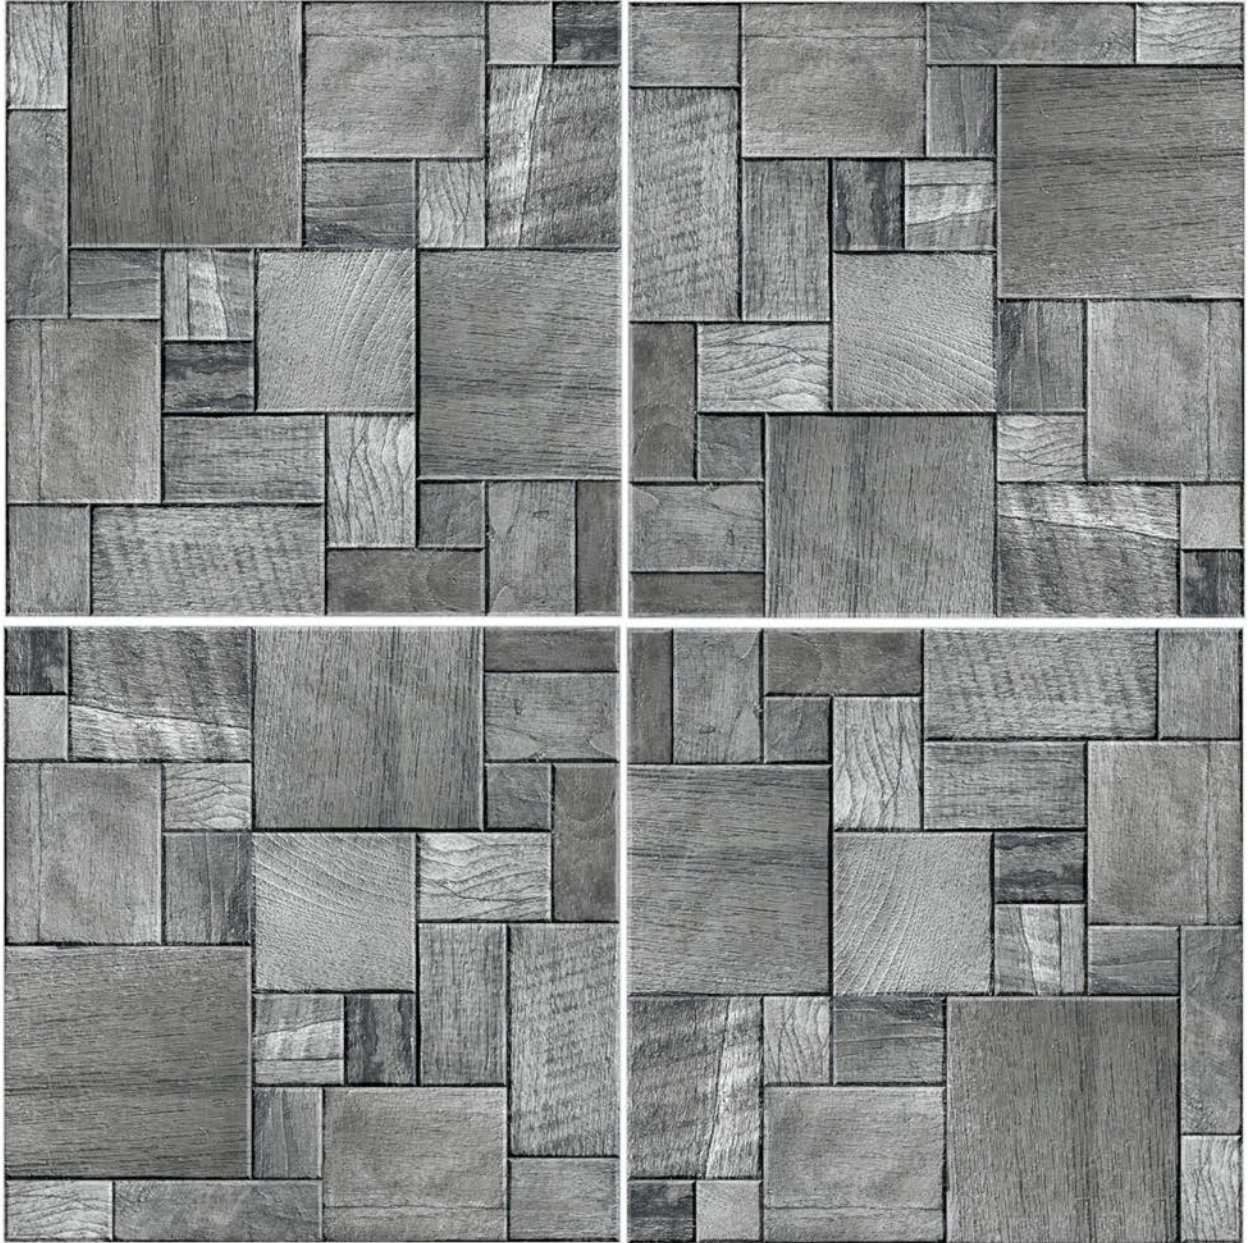

ARIZONA 1

SIZE
396 X 396 MM

FINISH
RUSTIC