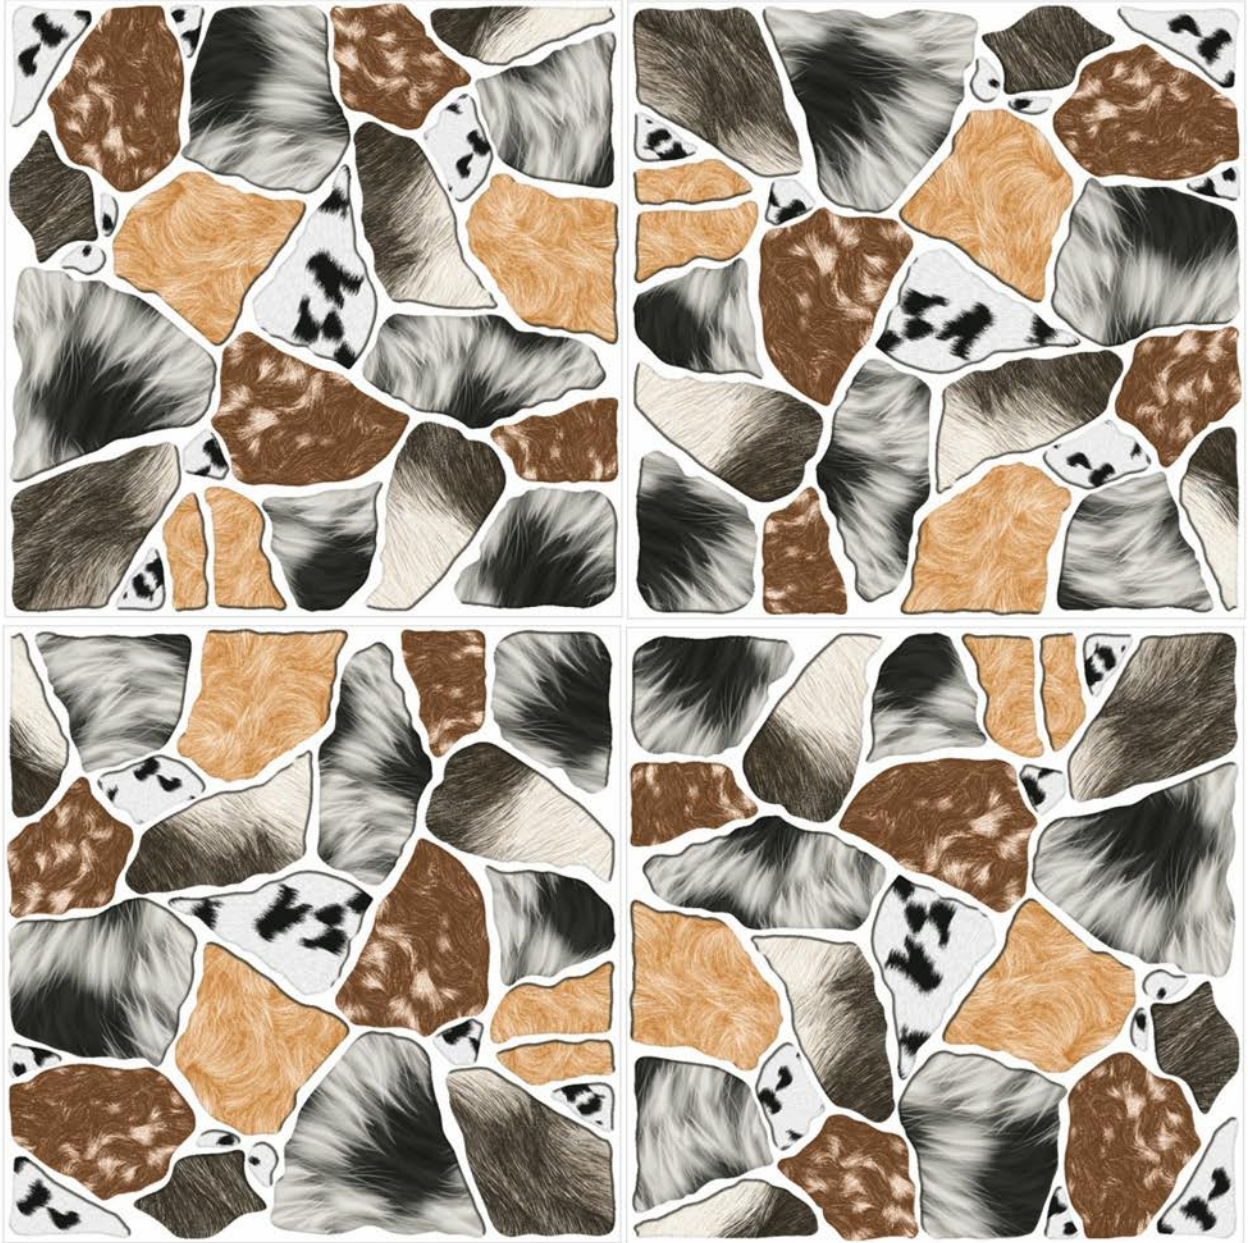

SIZE
396 X 396 MM

FINISH
RUSTIC

ROCK STONE 7

SIZE
396 X 396 MM

FINISH
RUSTIC

ROCK STONE 8

SIZE
396 X 396 MM

FINISH
RUSTIC