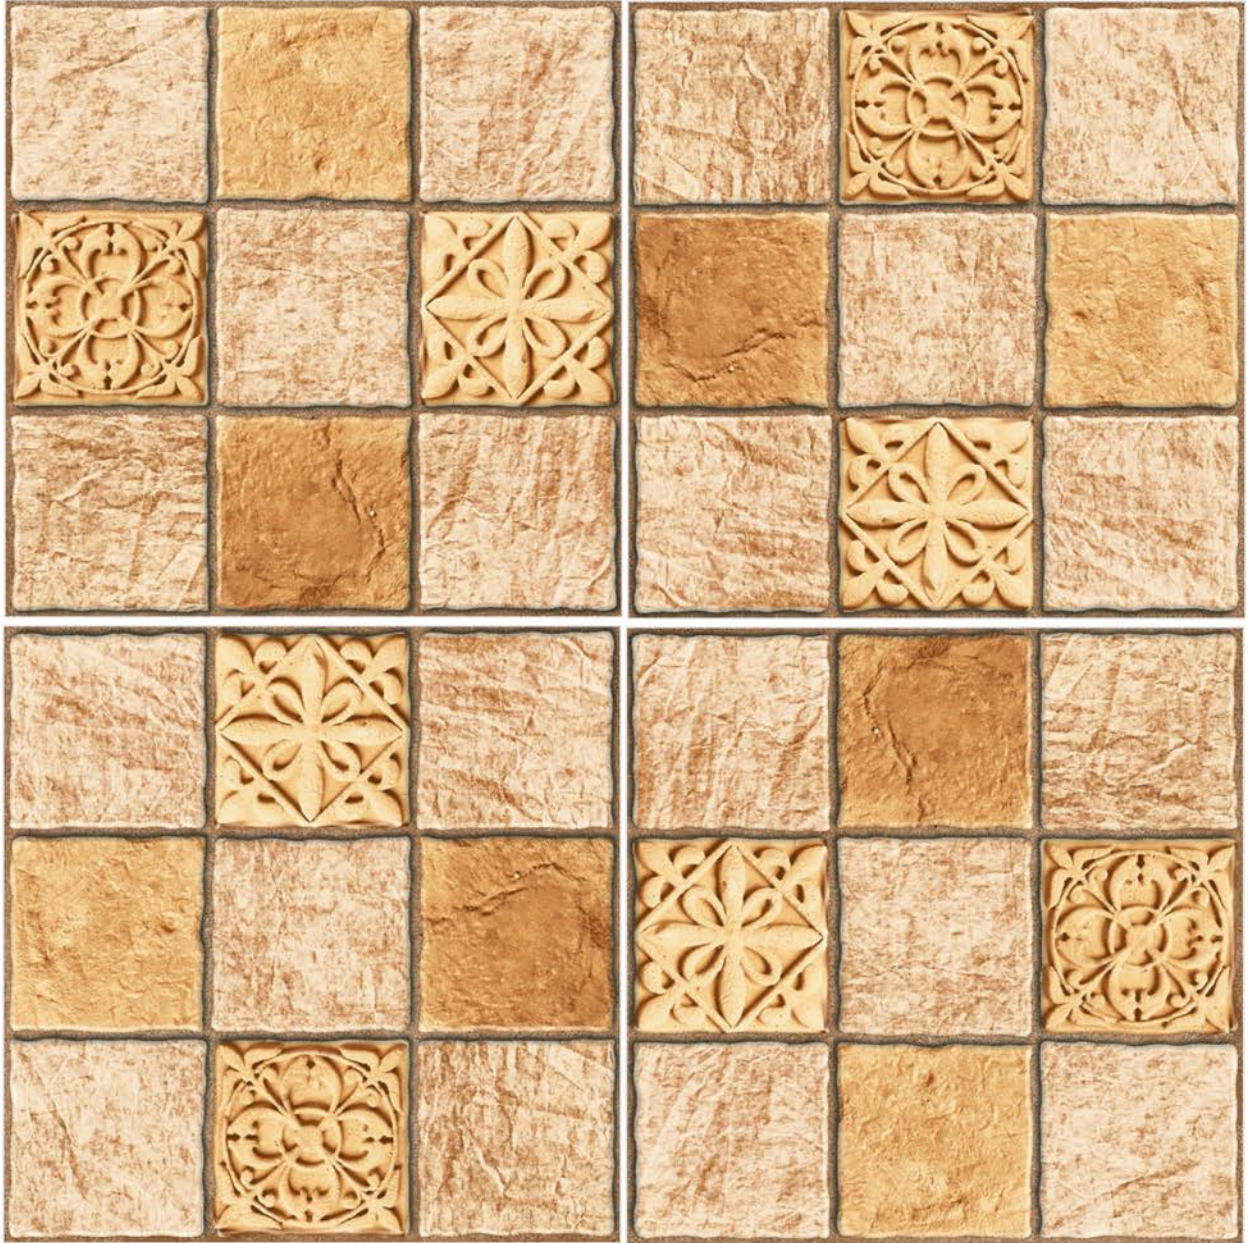

MARAZZO 6

SIZE
396 X 396 MM

FINISH
RUSTIC