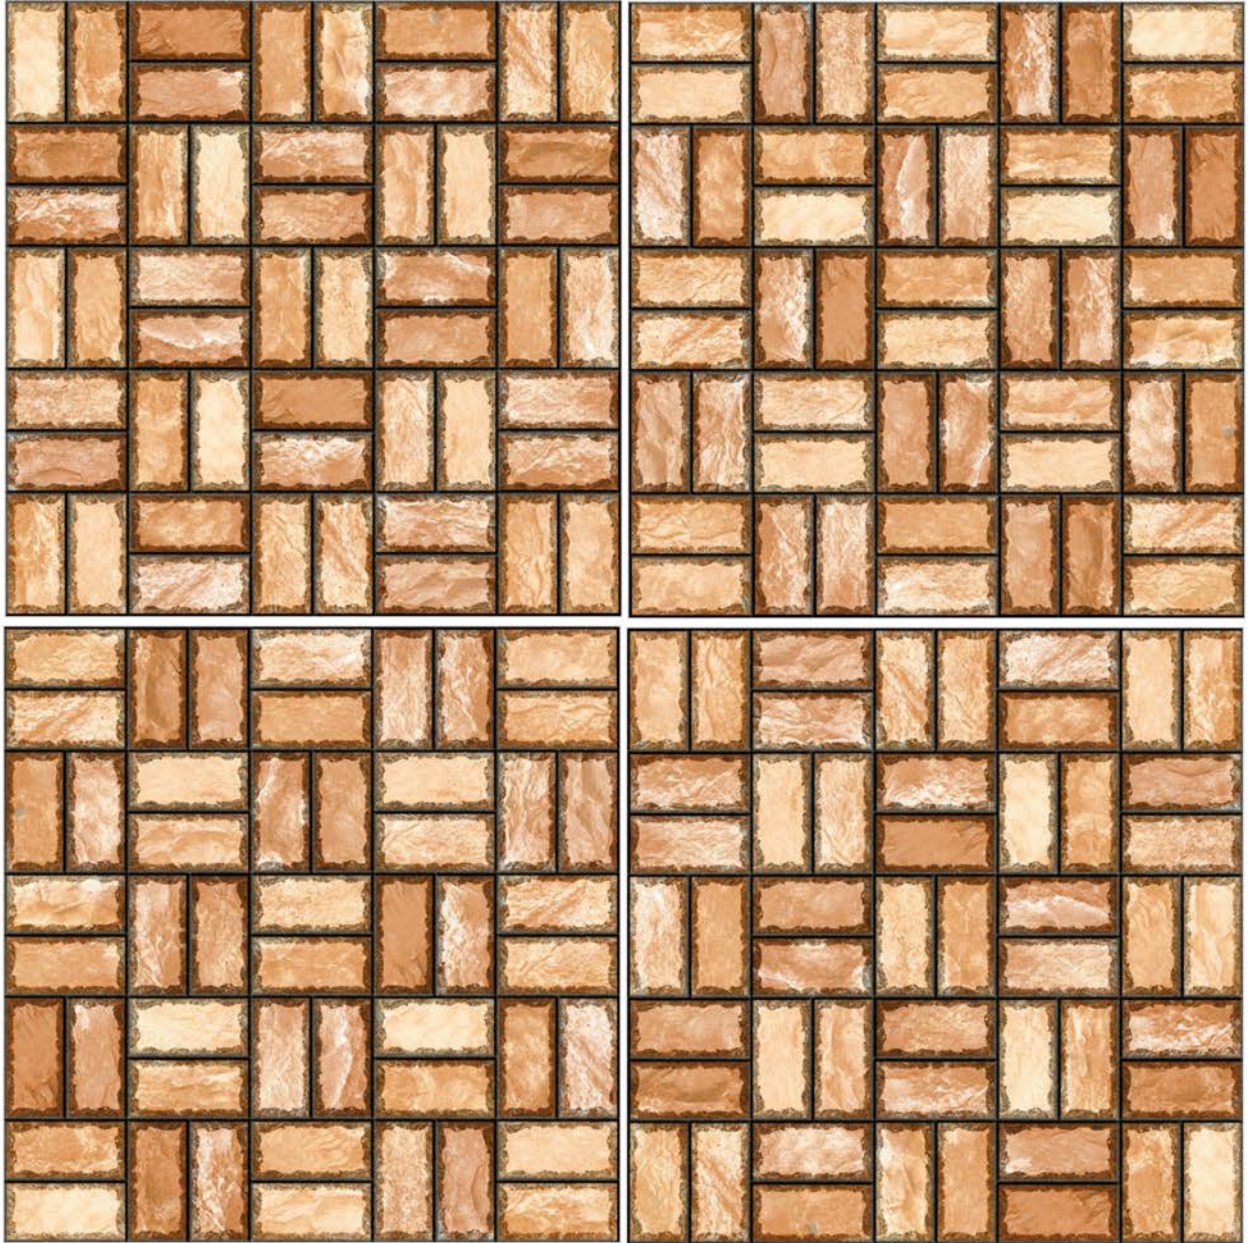

FARO 12

SIZE
396 X 396 MM

FINISH
RUSTIC