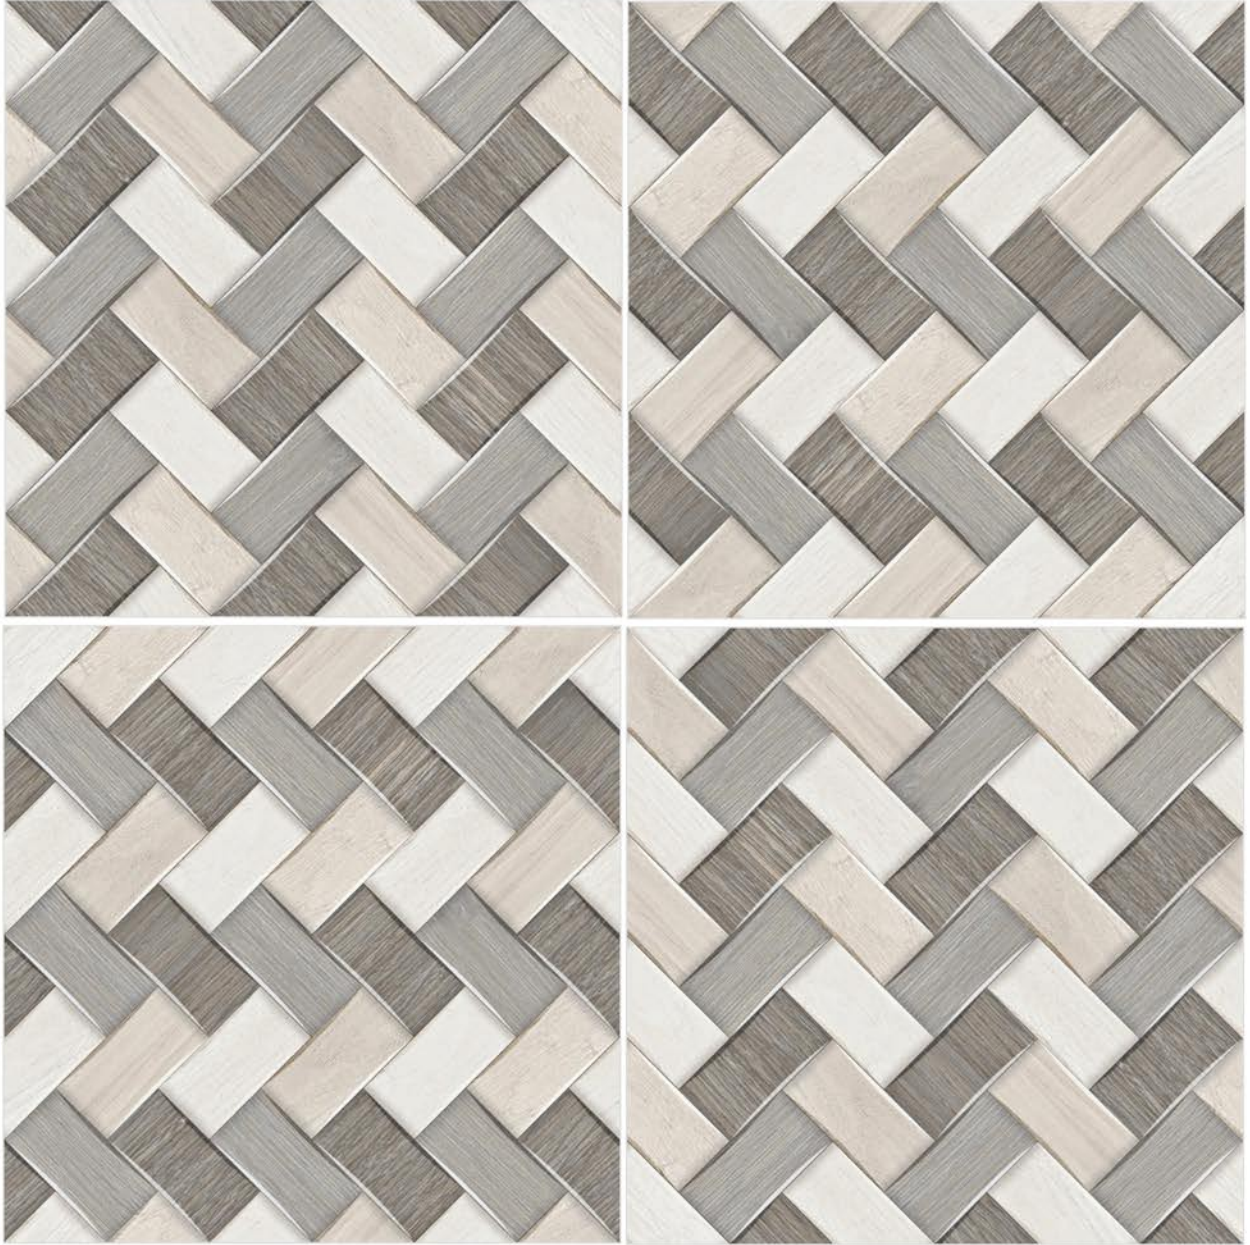

FINISH
RUSTIC

CROSS WOOD 16

SIZE
396 X 396 MM

FINISH
RUSTIC

CROSS WOOD 17

SIZE
396 X 396 MM

FINISH
RUSTIC

CROSS WOOD 2