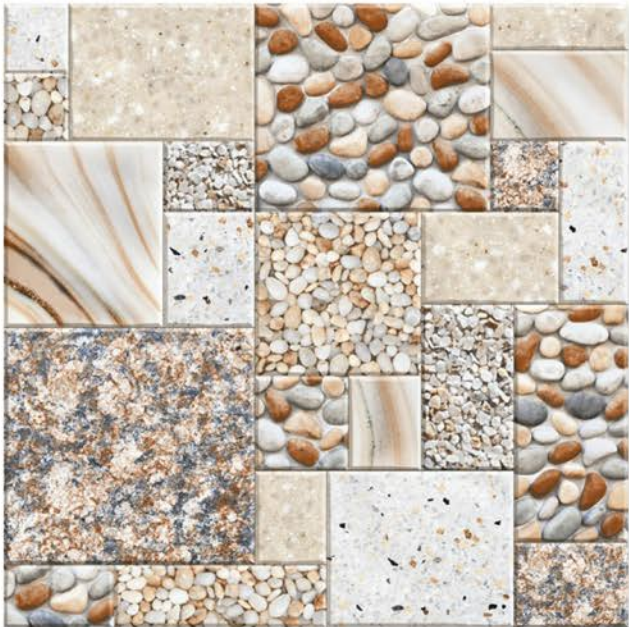

ARIZONA 3

SIZE
396 X 396 MM

FINISH
RUSTIC