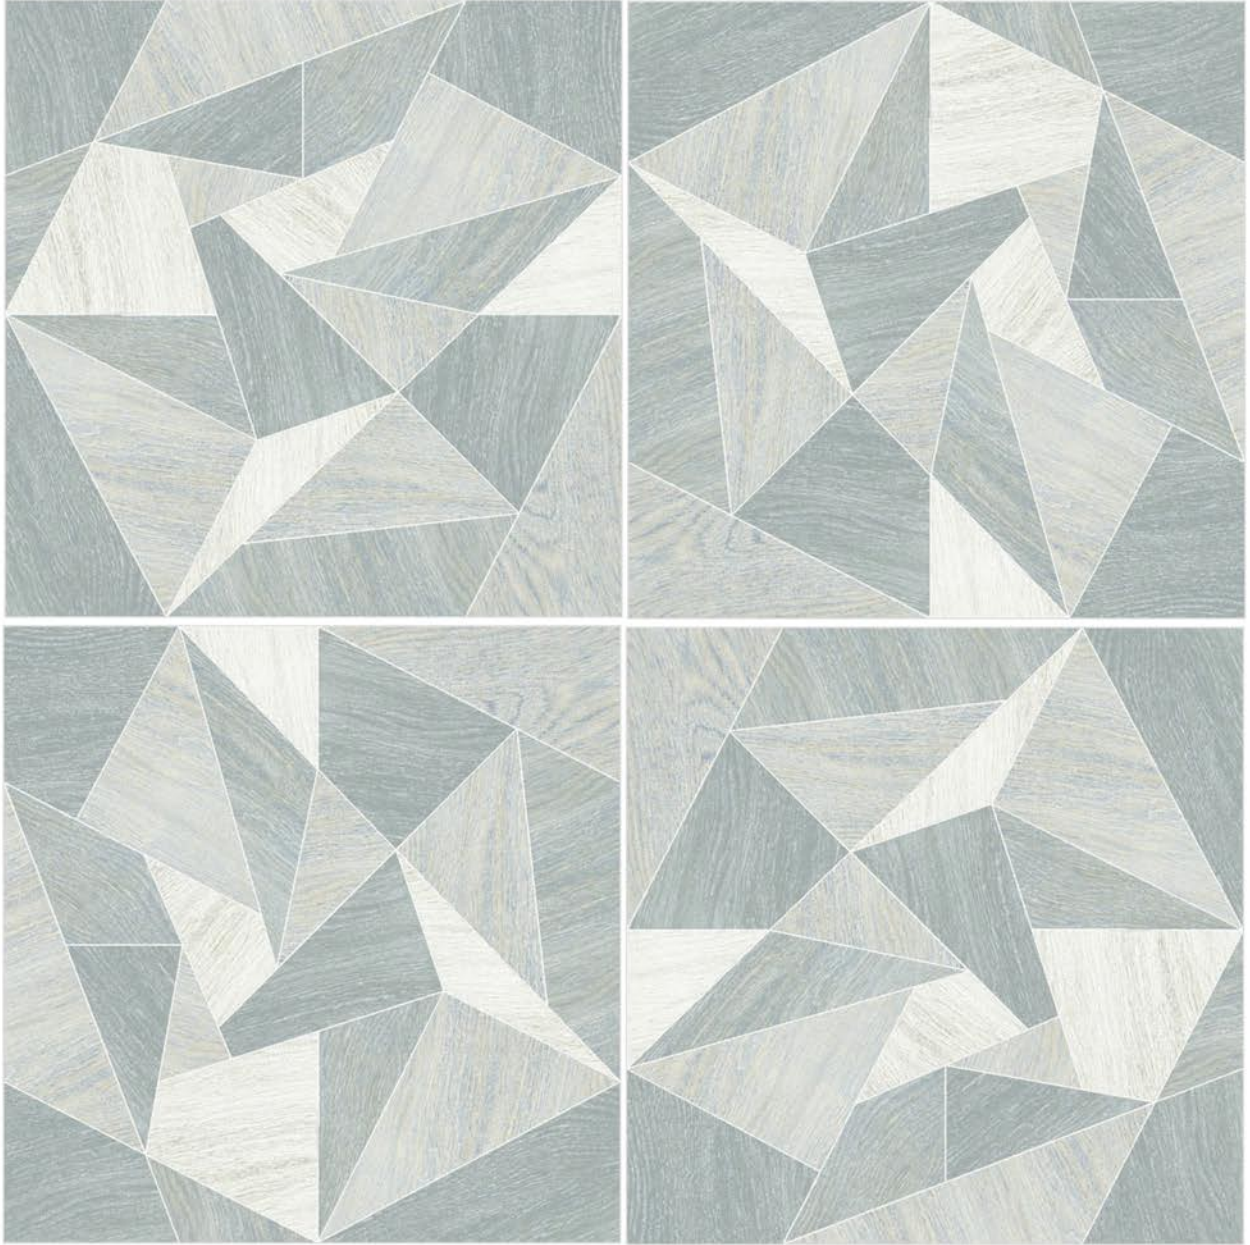

FINISH
RUSTIC

GEOMETRIC 1

SIZE
396 X 396 MM

FINISH
RUSTIC

GEOMETRIC 2

SIZE
396 X 396 MM

FINISH
RUSTIC

GEOMETRIC 3