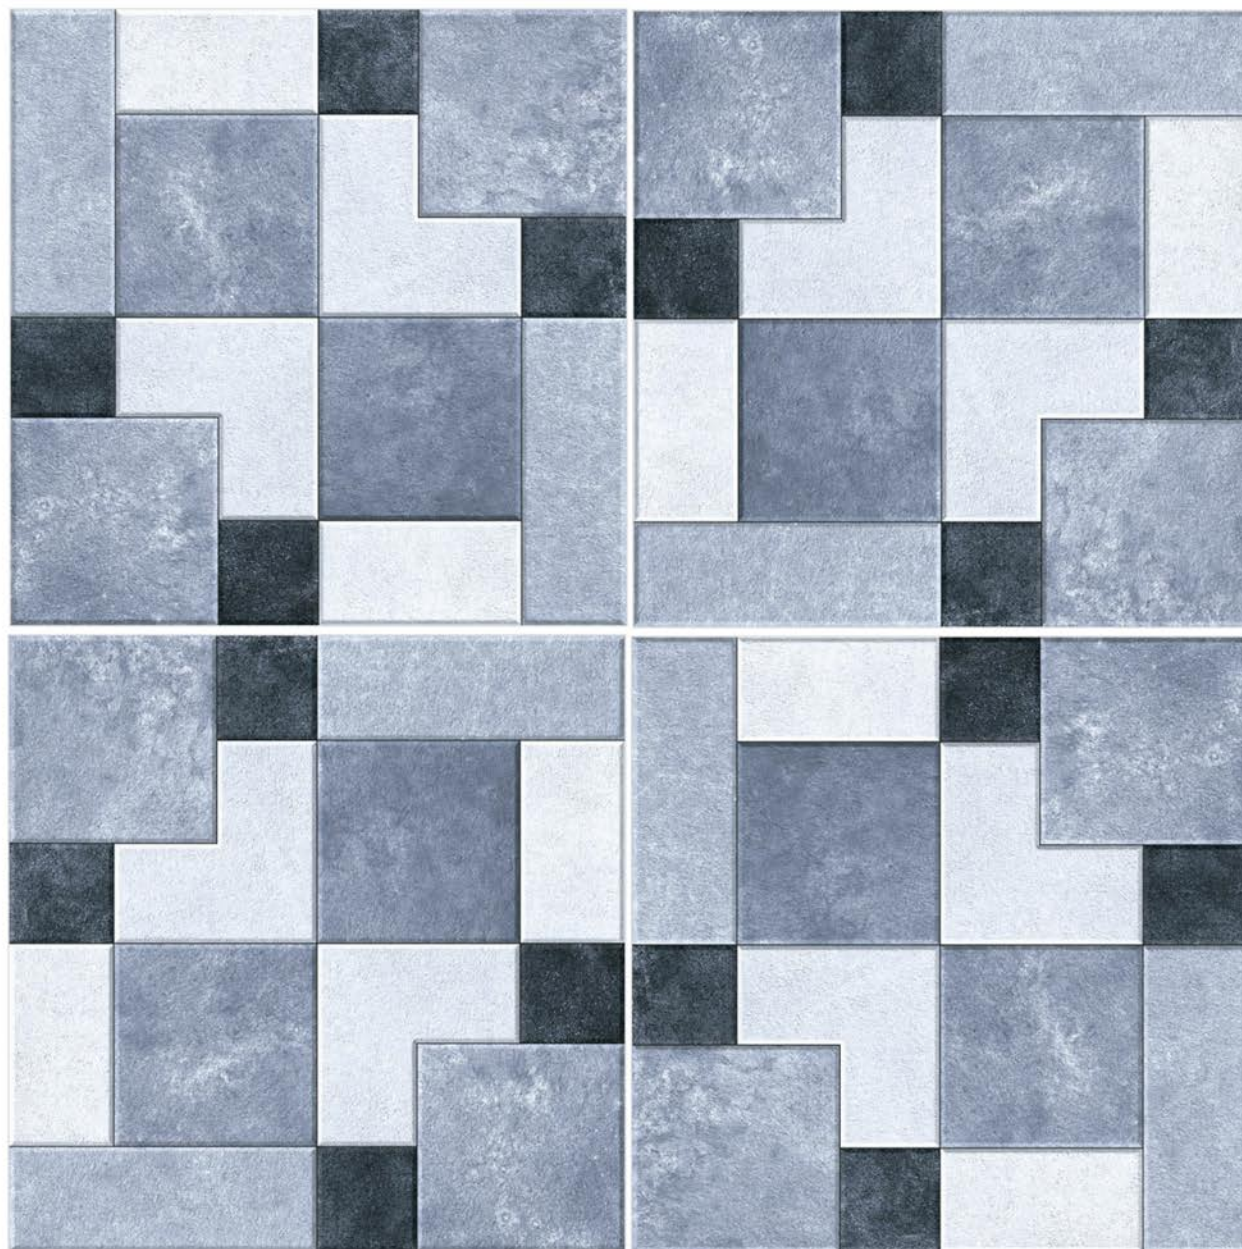

ARMANO 2

SIZE
396 X 396 MM

FINISH
RUSTIC