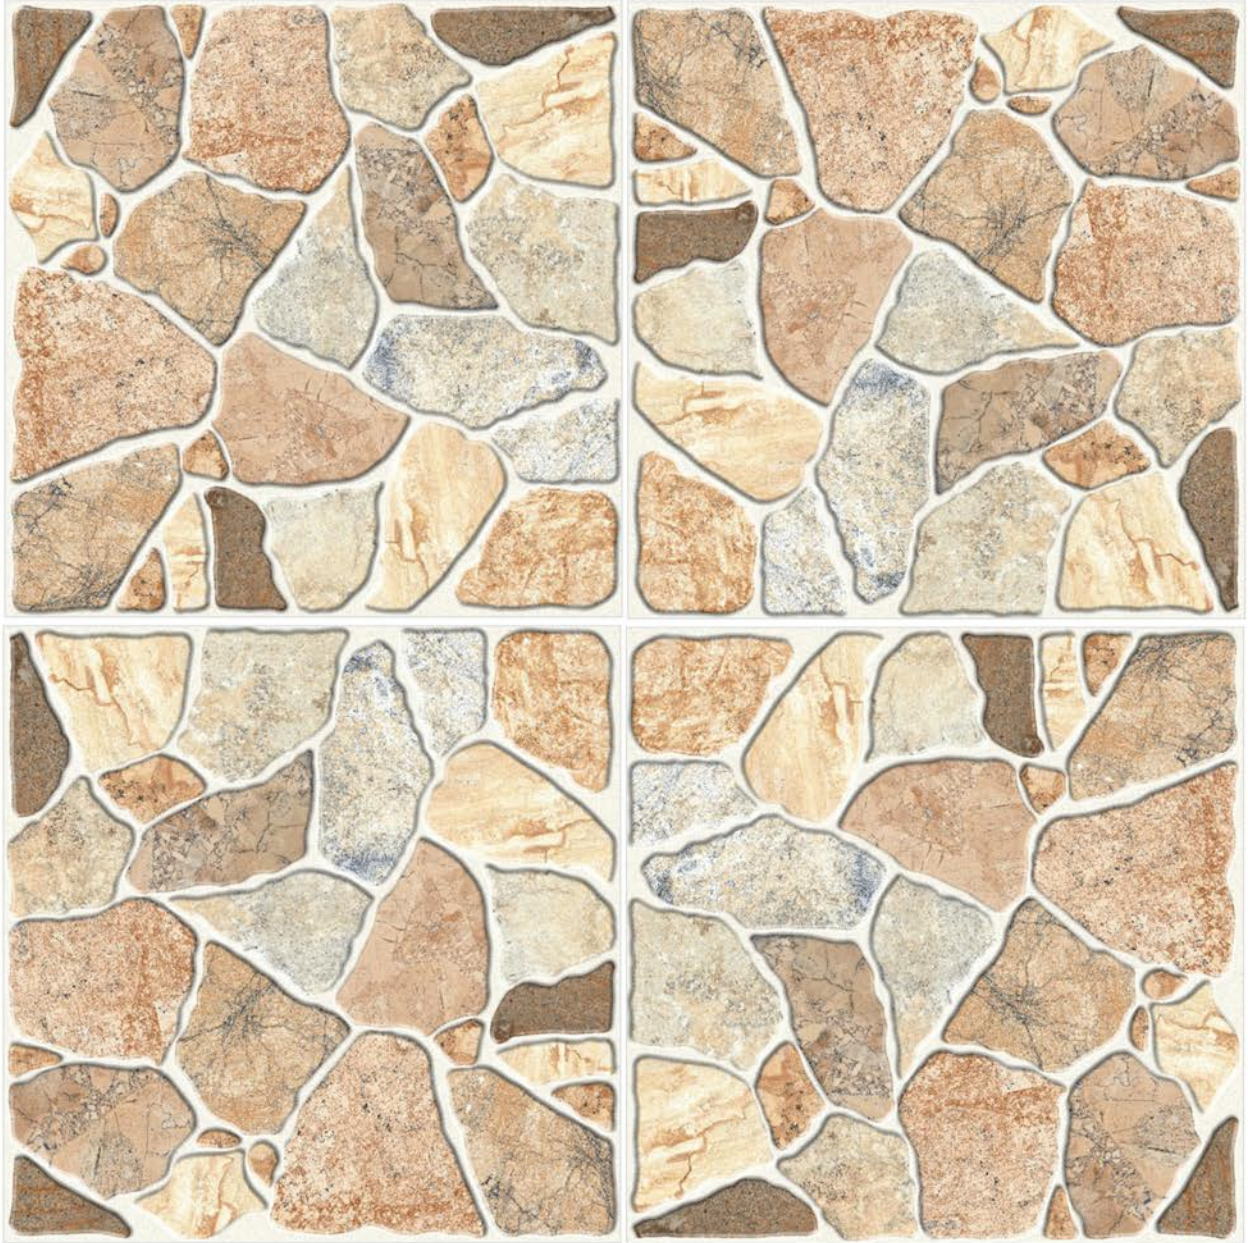

ROCK STONE 4

SIZE
396 X 396 MM

FINISH
RUSTIC