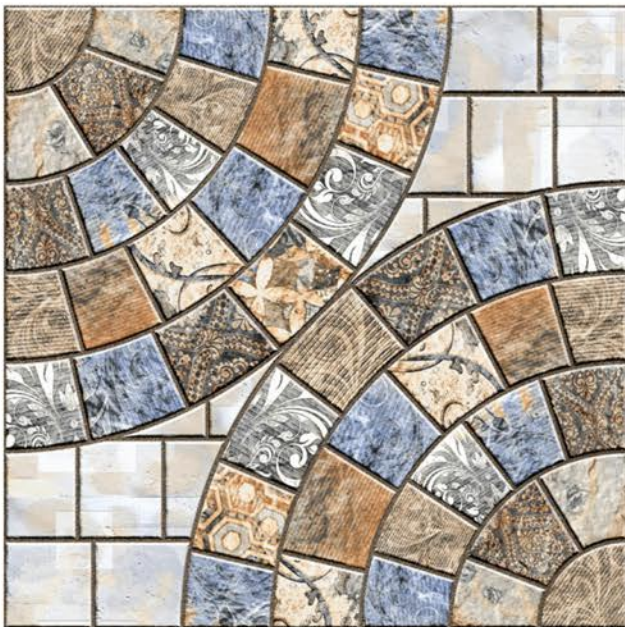

SIZE
396 X 396 MM

FINISH
RUSTIC

MOSAIC 5

SIZE
396 X 396 MM

FINISH
RUSTIC

MOSAIC 6

SIZE
396 X 396 MM

FINISH
RUSTIC