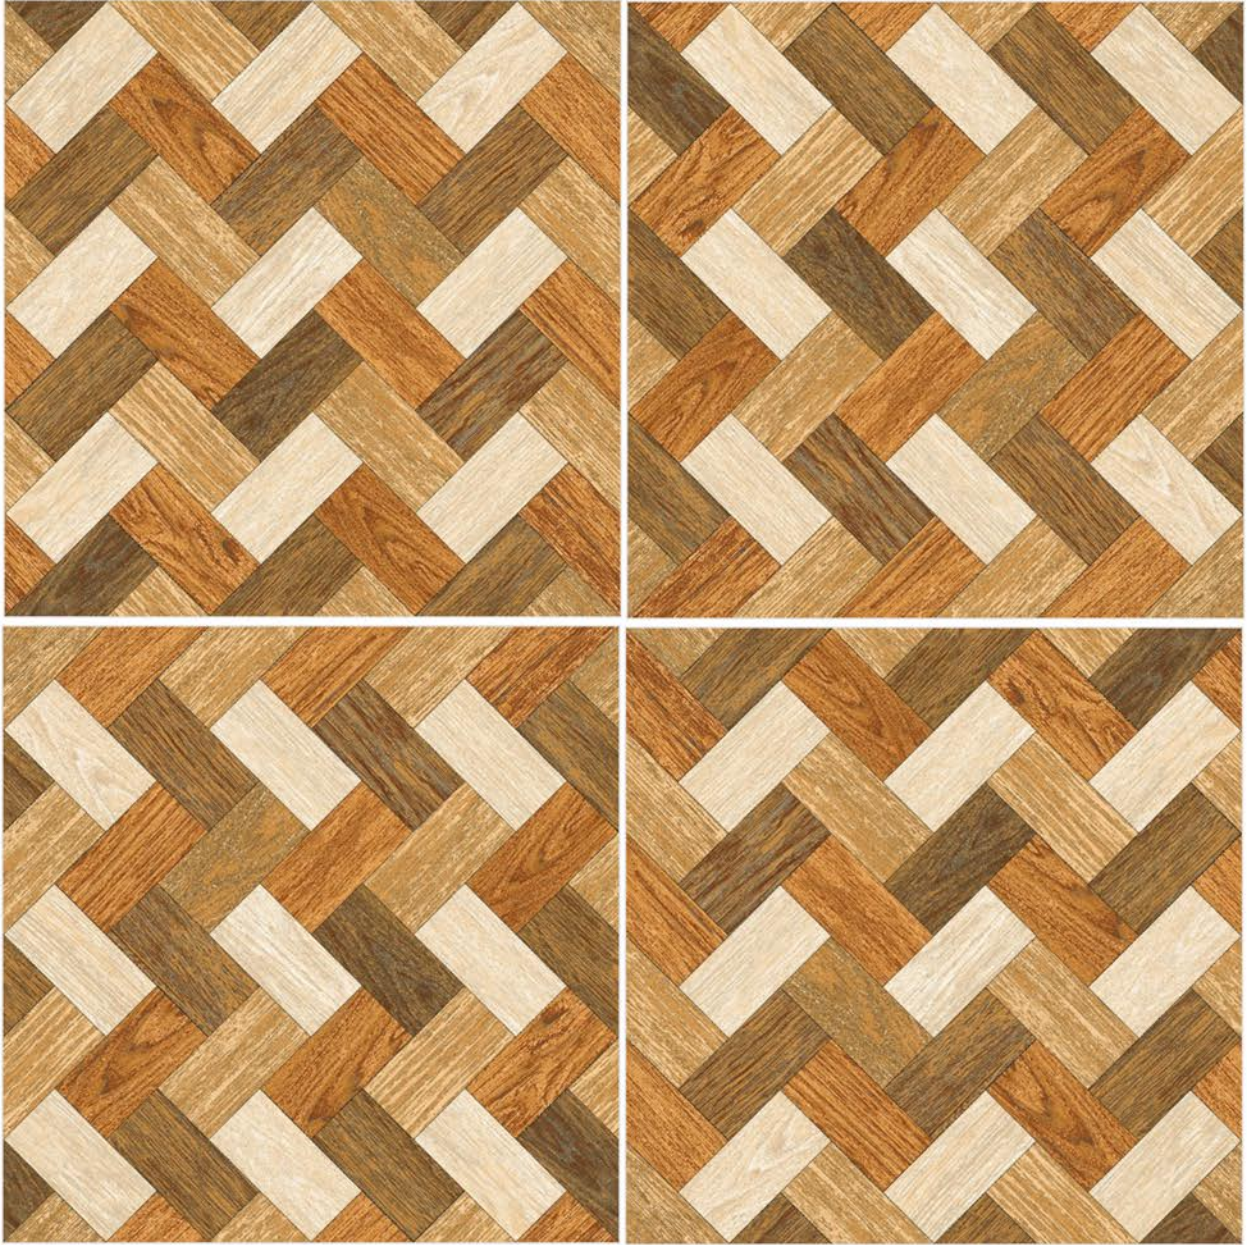

CROSS WOOD 17

SIZE
396 X 396 MM

FINISH
RUSTIC