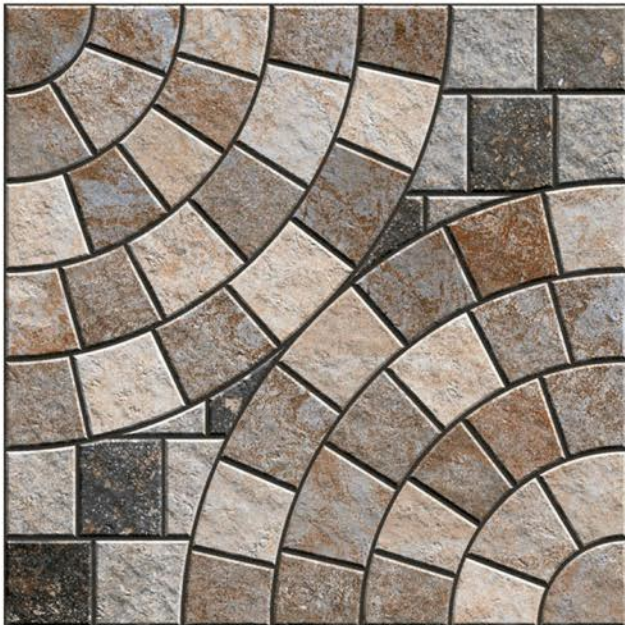

MOSAIC 8

SIZE
396 X 396 MM

FINISH
RUSTIC