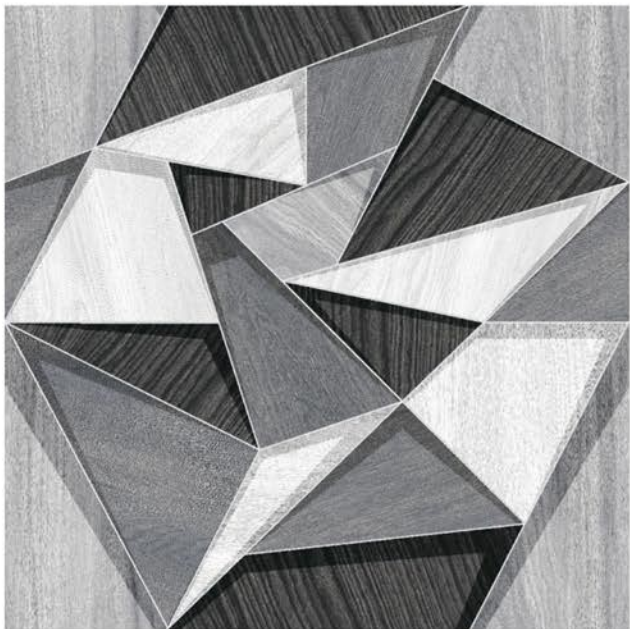

SIZE
396 X 396 MM

FINISH
RUSTIC

GEOMETRIC 4

SIZE
396 X 396 MM

FINISH
RUSTIC

GEOMETRIC 5

SIZE
396 X 396 MM

FINISH
RUSTIC