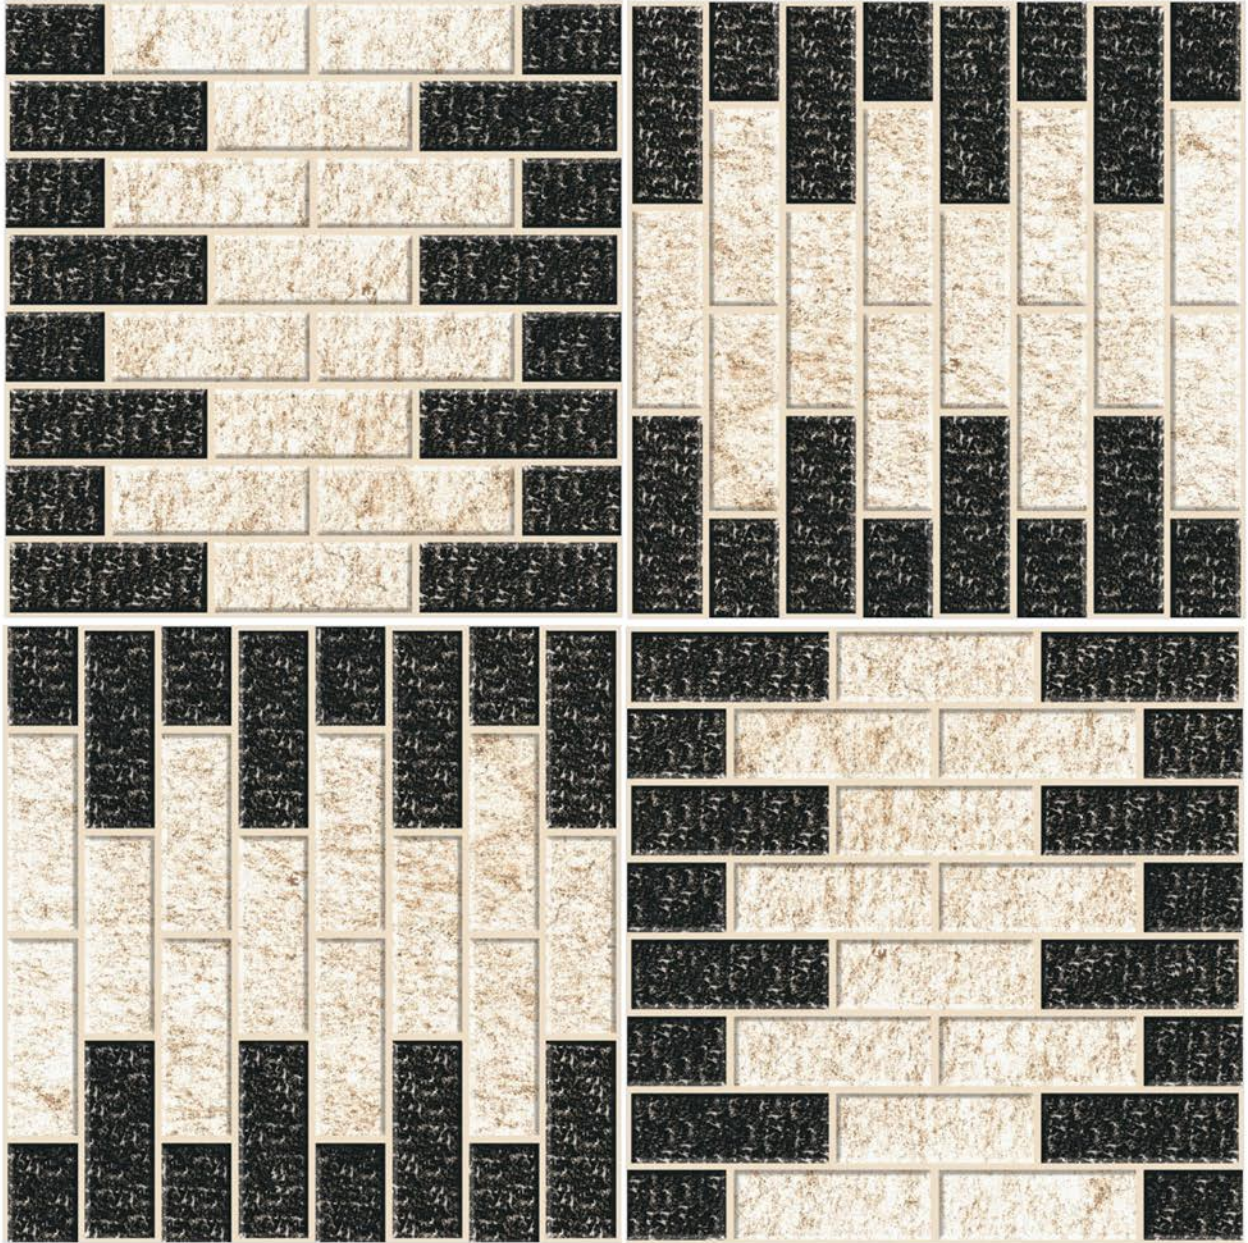

FINISH
RUSTIC

BRICKS 1

SIZE
396 X 396 MM

FINISH
RUSTIC

BRICKS 10

SIZE
396 X 396 MM

FINISH
RUSTIC

BRICKS 2