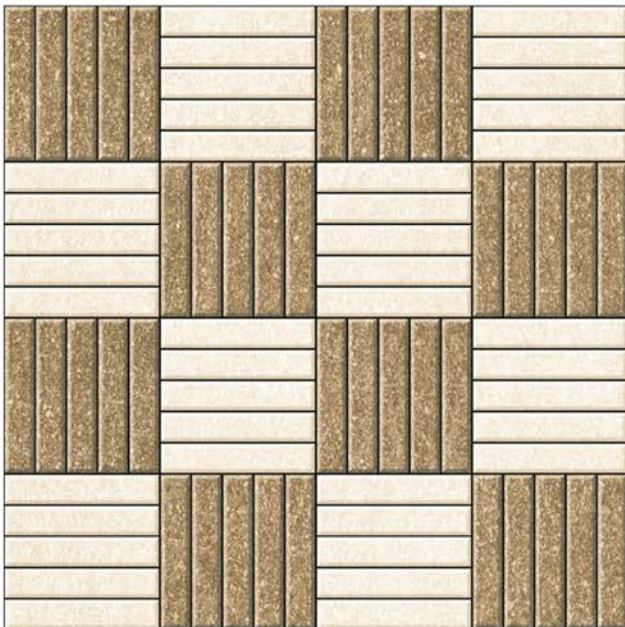

FINISH
RUSTIC

JACA 3

SIZE
396 X 396 MM

FINISH
RUSTIC

JACA 4

SIZE
396 X 396 MM

FINISH
RUSTIC

JACA 5