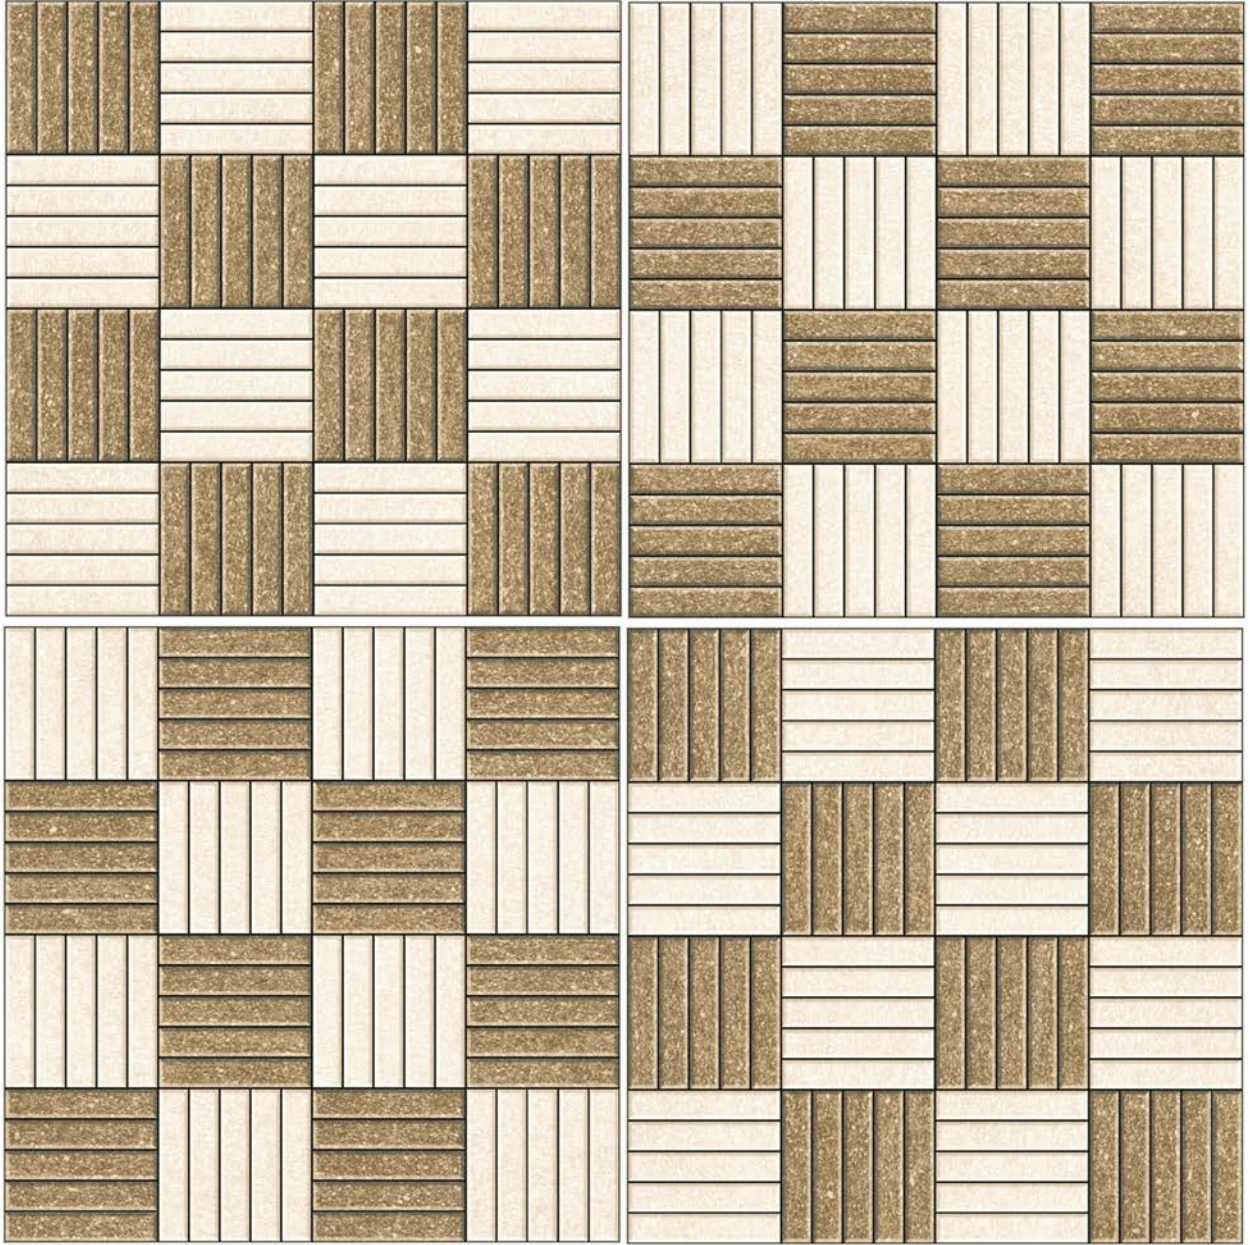

FINISH
RUSTIC

JACA 3

SIZE
396 X 396 MM

FINISH
RUSTIC

JACA 4

SIZE
396 X 396 MM

FINISH
RUSTIC

JACA 5