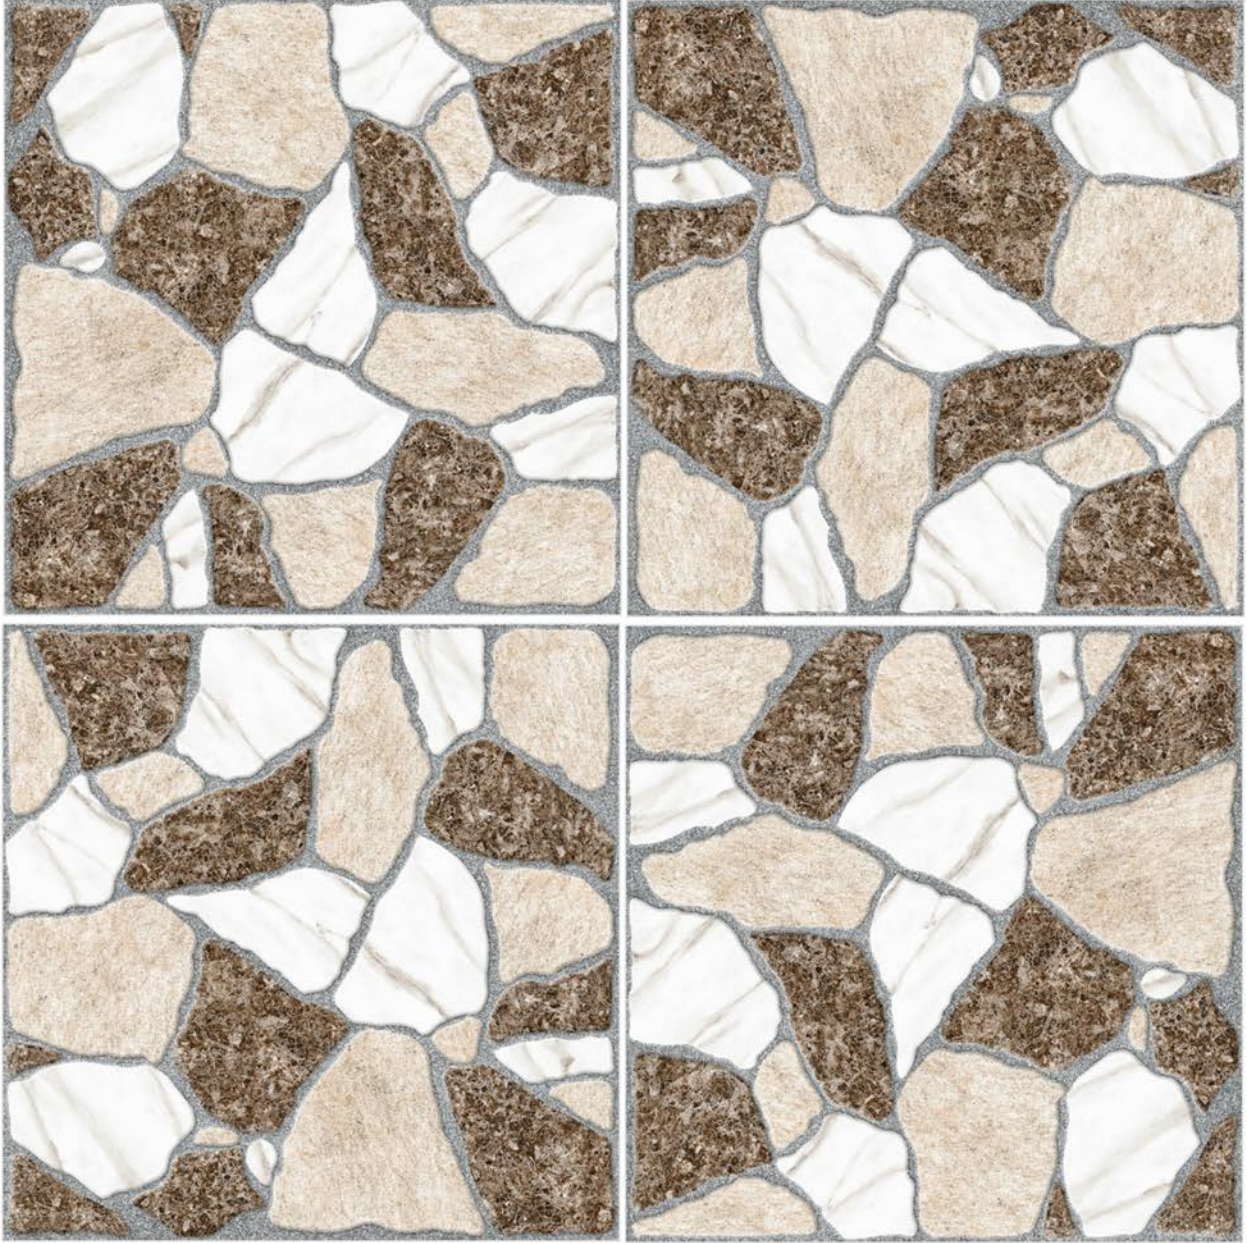

SIZE
396 X 396 MM

FINISH
RUSTIC

ROCK STONE 1

SIZE
396 X 396 MM

FINISH
RUSTIC

ROCK STONE 11

SIZE
396 X 396 MM

FINISH
RUSTIC