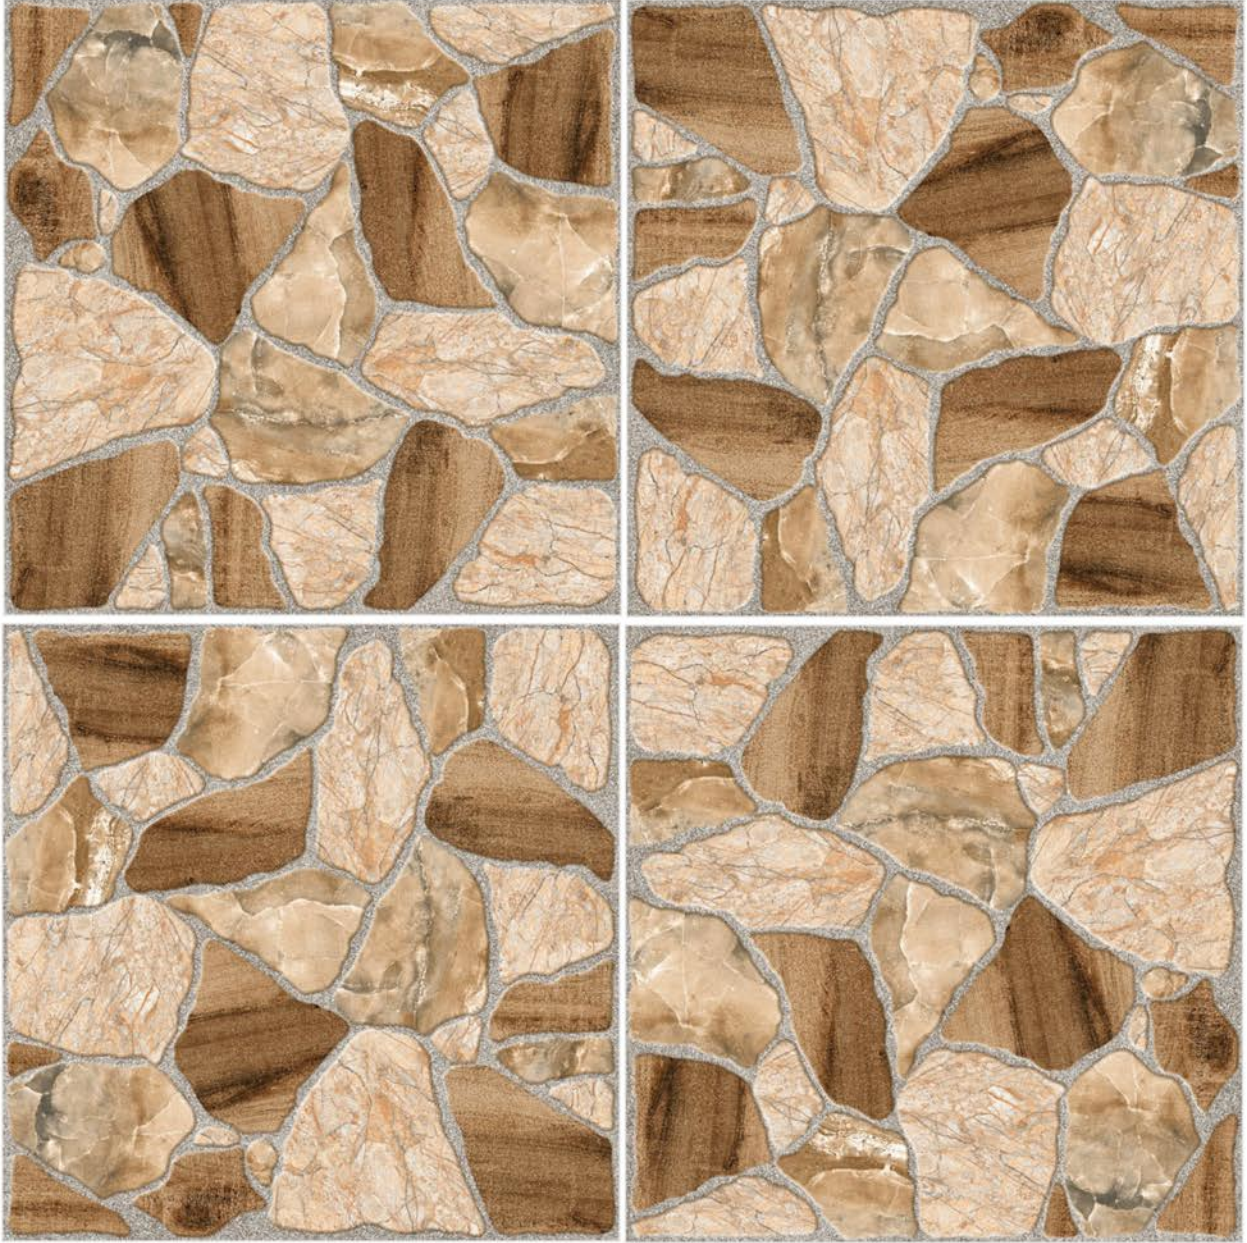

SIZE
396 X 396 MM

FINISH
RUSTIC

ROCK STONE 1

SIZE
396 X 396 MM

FINISH
RUSTIC

ROCK STONE 11

SIZE
396 X 396 MM

FINISH
RUSTIC