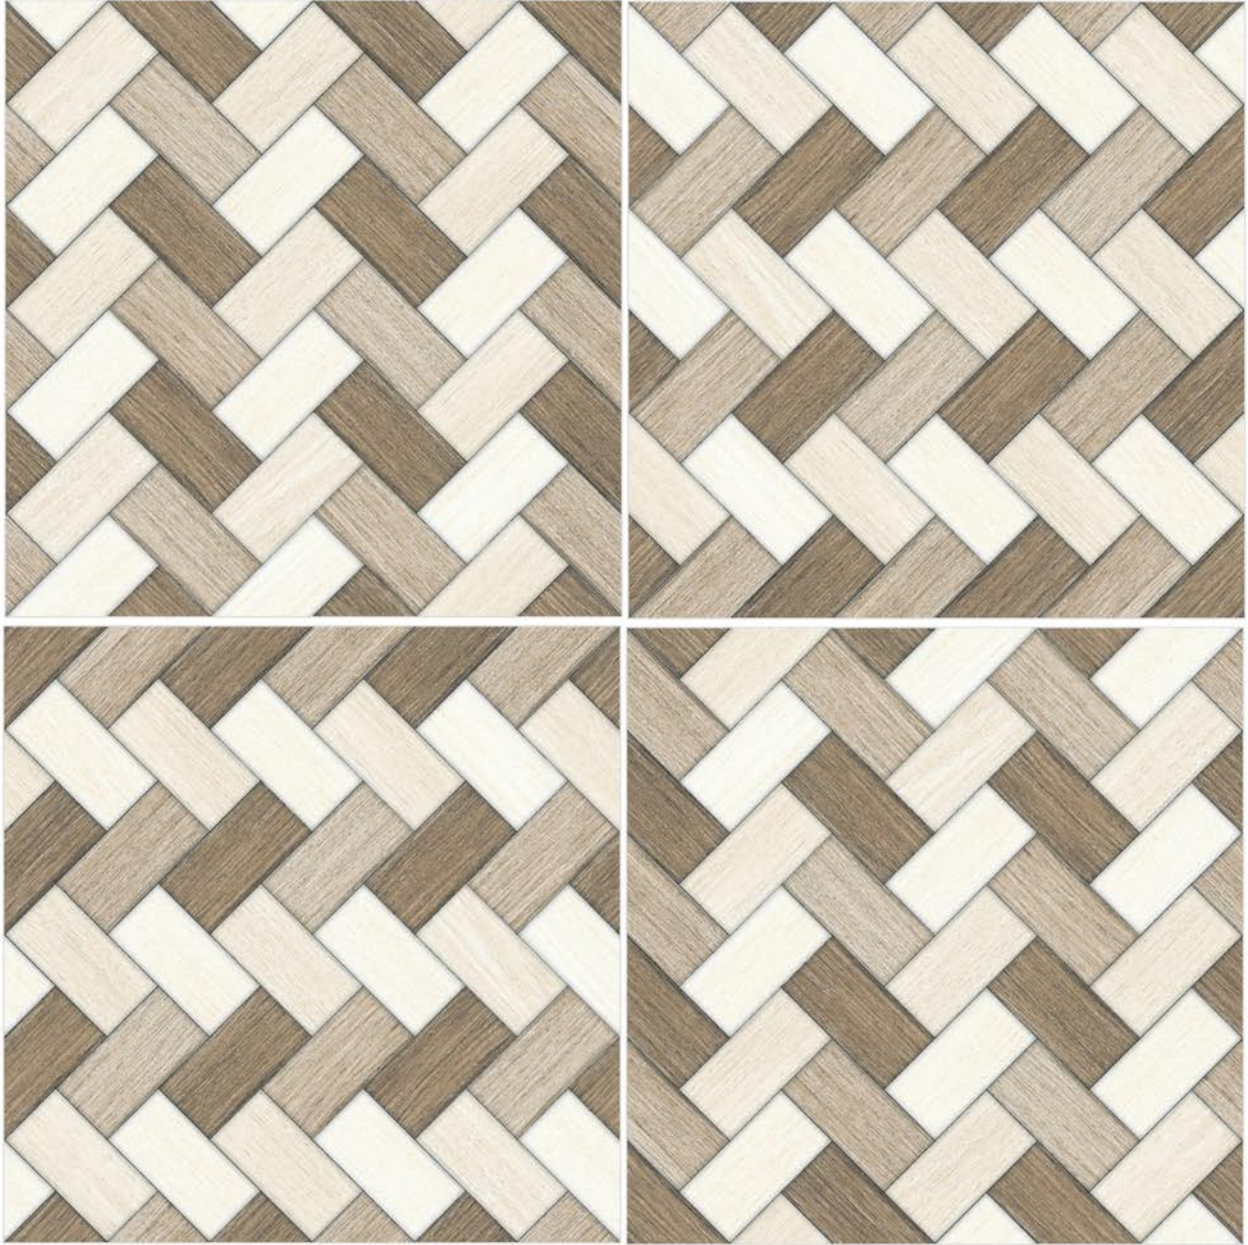

SIZE
396 X 396 MM

FINISH
RUSTIC

CROSS WOOD 3

SIZE
396 X 396 MM

FINISH
RUSTIC

CROSS WOOD 4

SIZE
396 X 396 MM

FINISH
RUSTIC