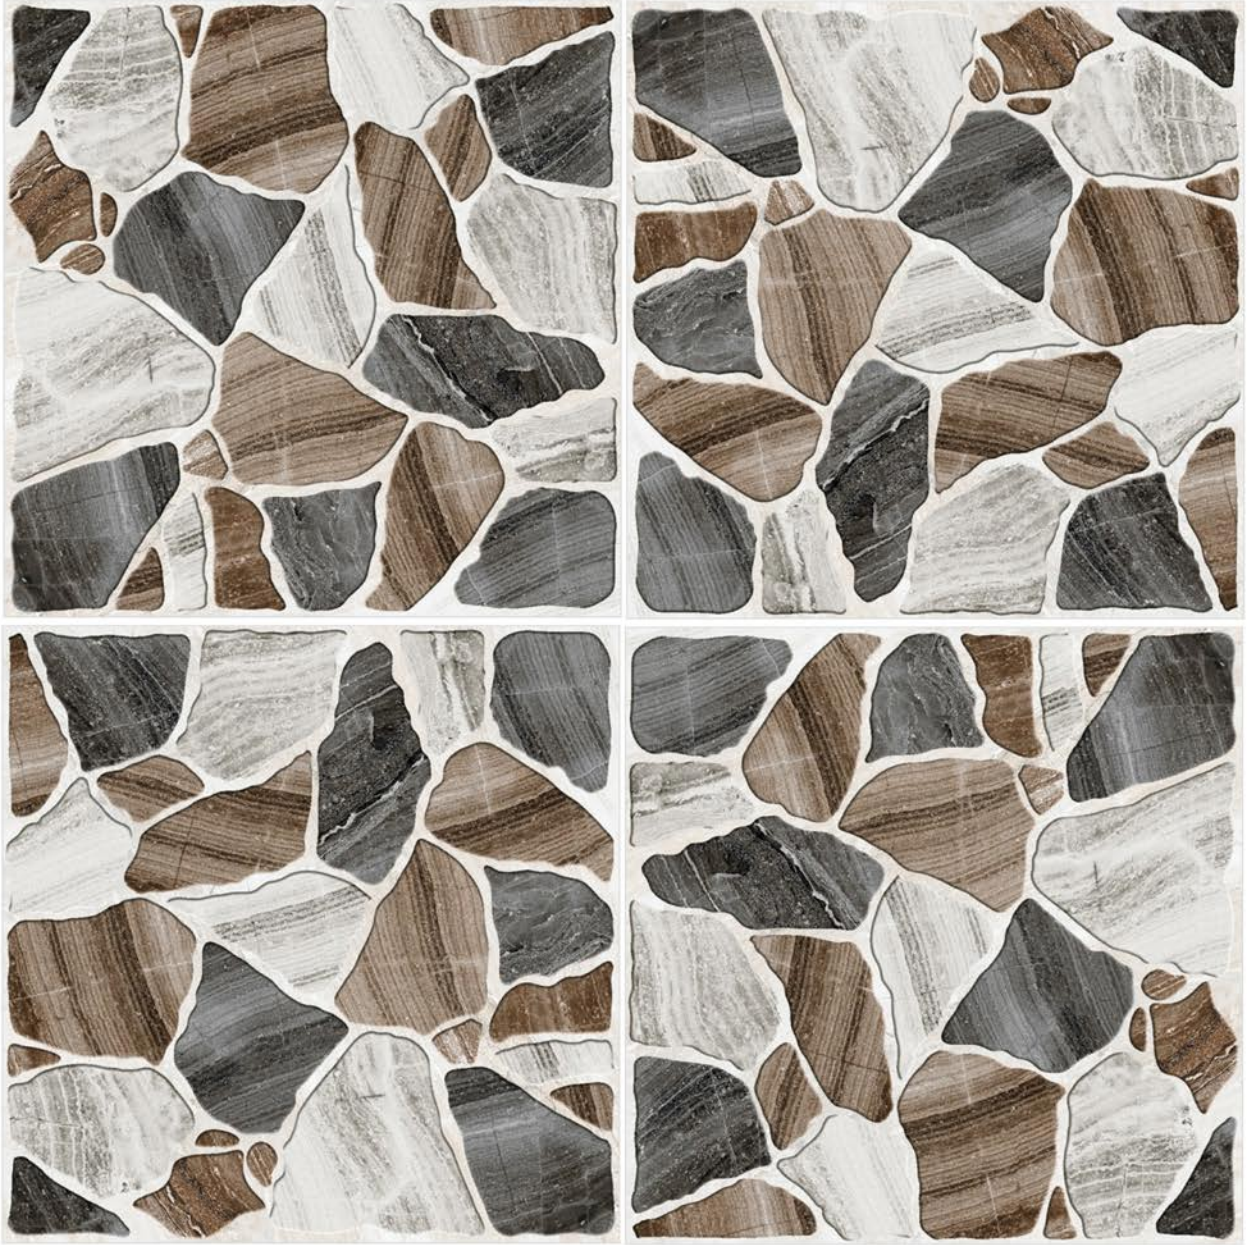

FINISH
RUSTIC

ROCK STONE 4

SIZE
396 X 396 MM

FINISH
RUSTIC

ROCK STONE 5

SIZE
396 X 396 MM

FINISH
RUSTIC

ROCK STONE 6