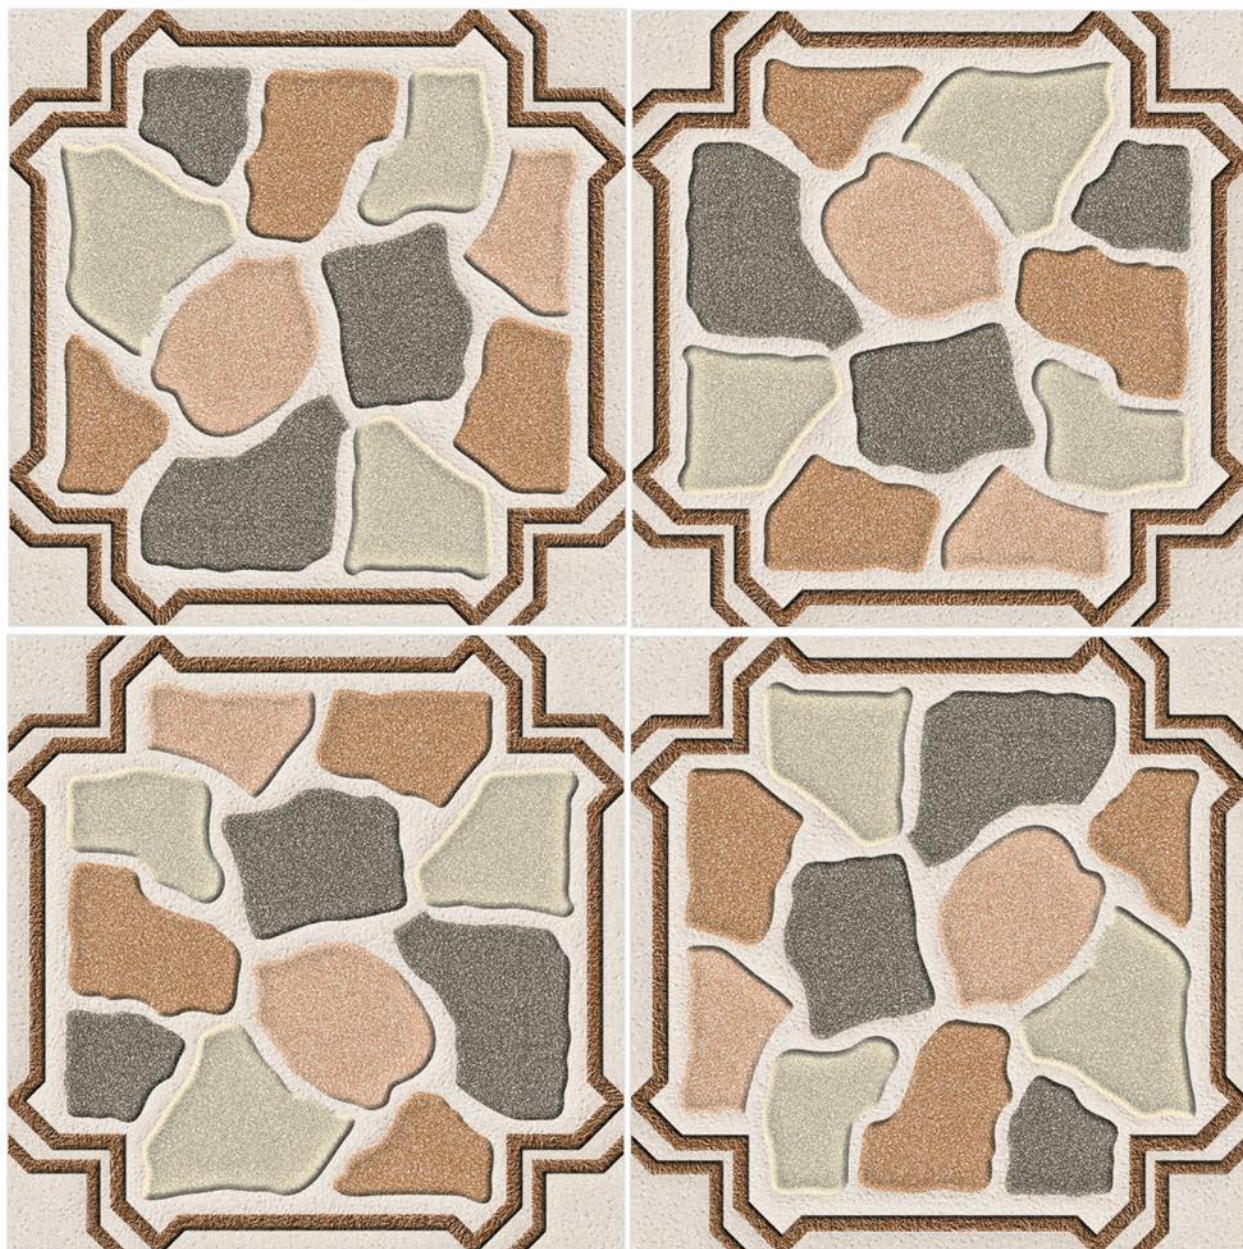

MAGIC STONE 3

SIZE
396 X 396 MM

FINISH
RUSTIC