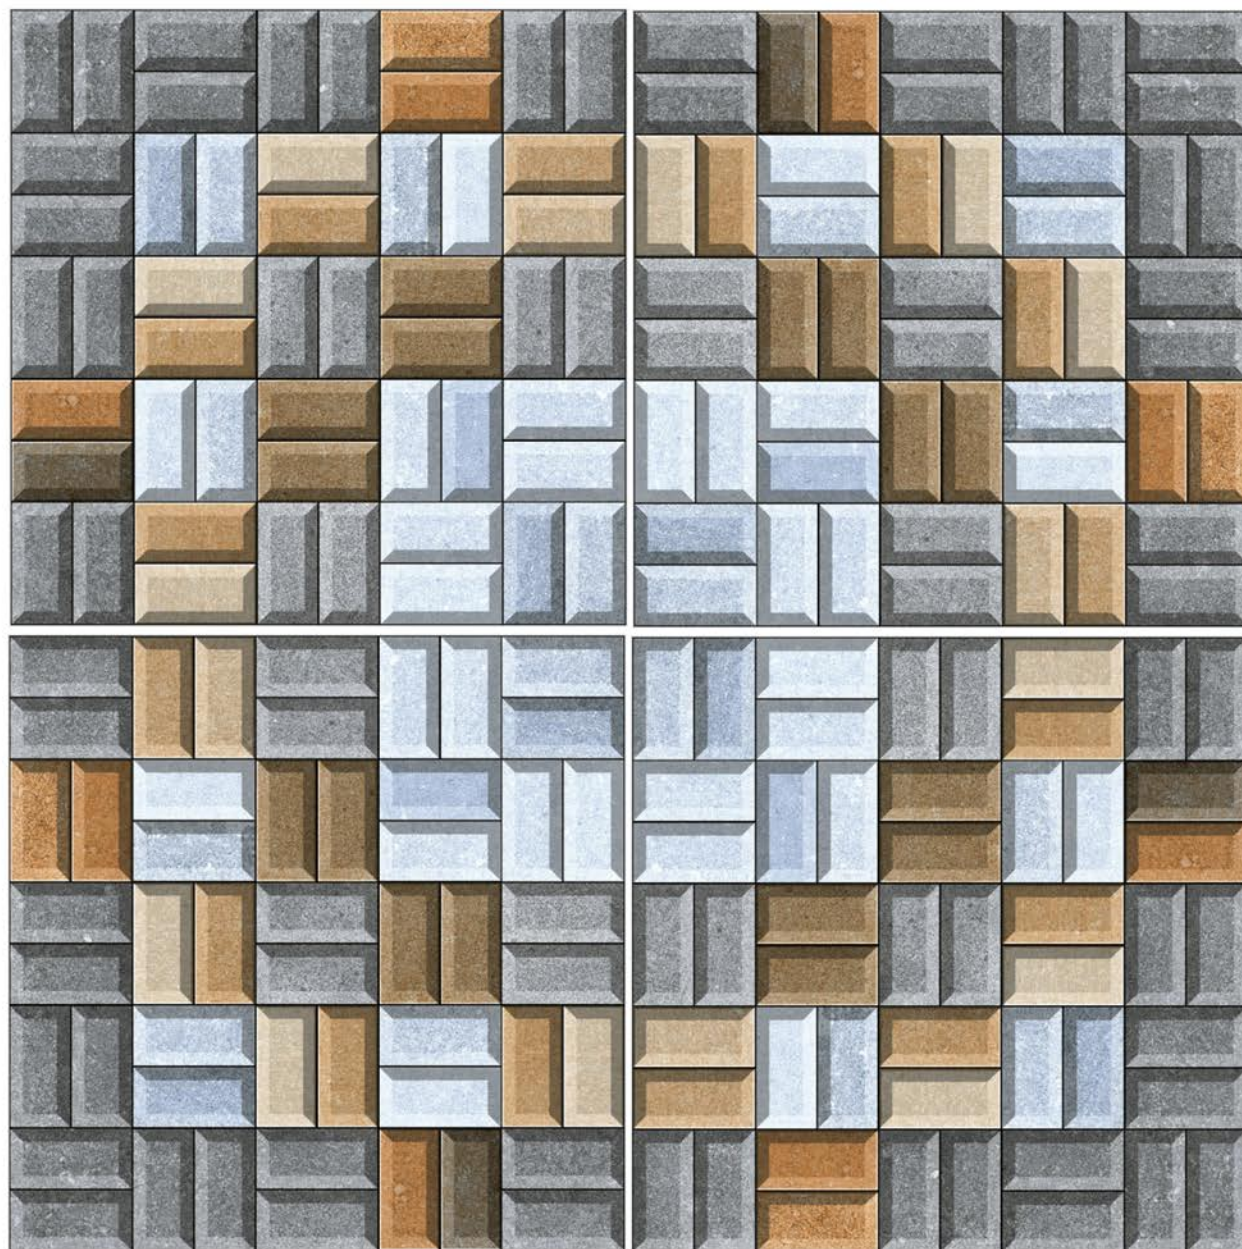

FINISH
RUSTIC

FARO 17

SIZE
396 X 396 MM

FINISH
RUSTIC

FARO 18

SIZE
396 X 396 MM

FINISH
RUSTIC

FARO 2