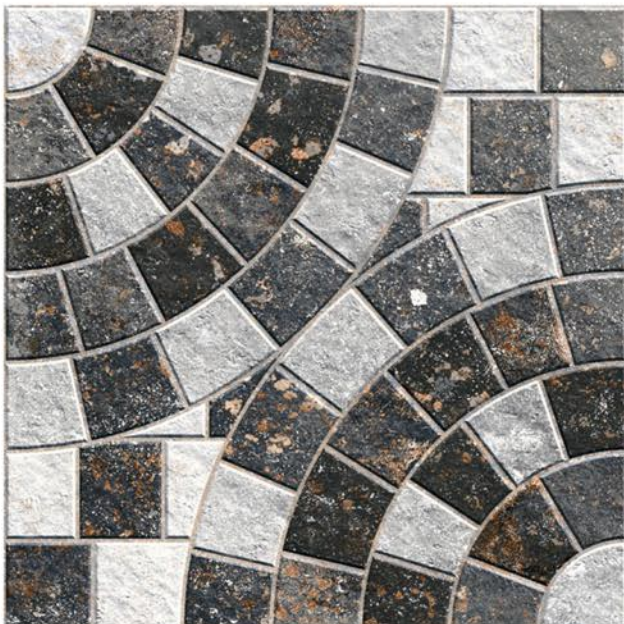

SIZE
396 X 396 MM

FINISH
RUSTIC

MOSAIC 5

SIZE
396 X 396 MM

FINISH
RUSTIC

MOSAIC 6

SIZE
396 X 396 MM

FINISH
RUSTIC