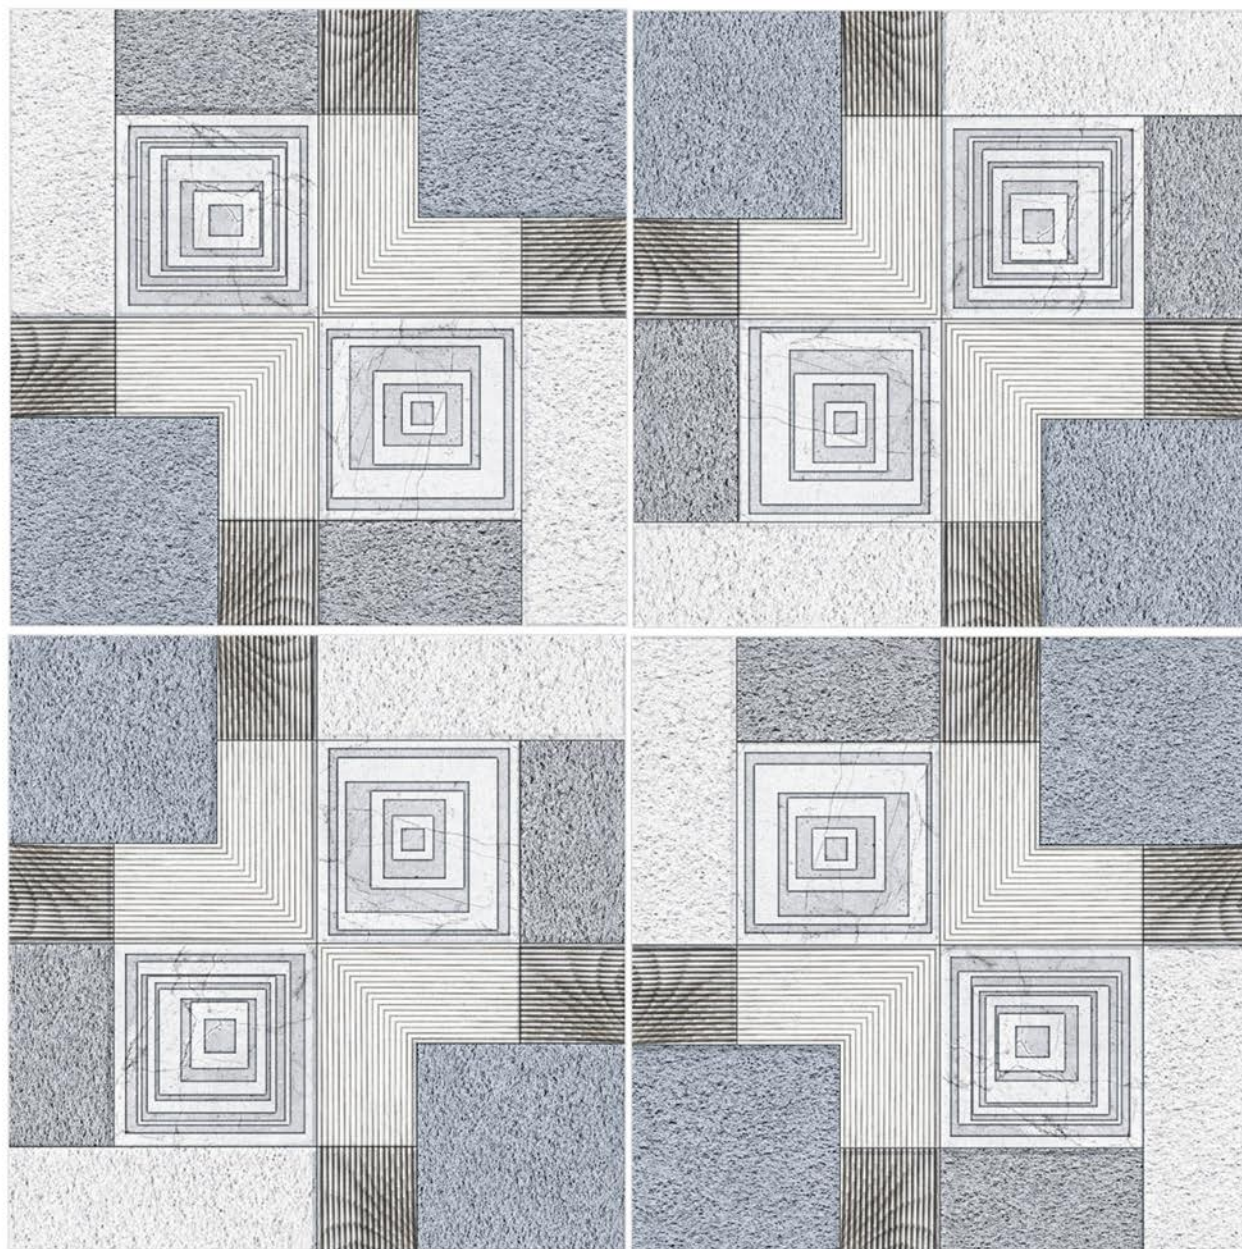

SIZE
396 X 396 MM

FINISH
RUSTIC

ARMANO 2

SIZE
396 X 396 MM

FINISH
RUSTIC

ARMANO 3

SIZE
396 X 396 MM

FINISH
RUSTIC