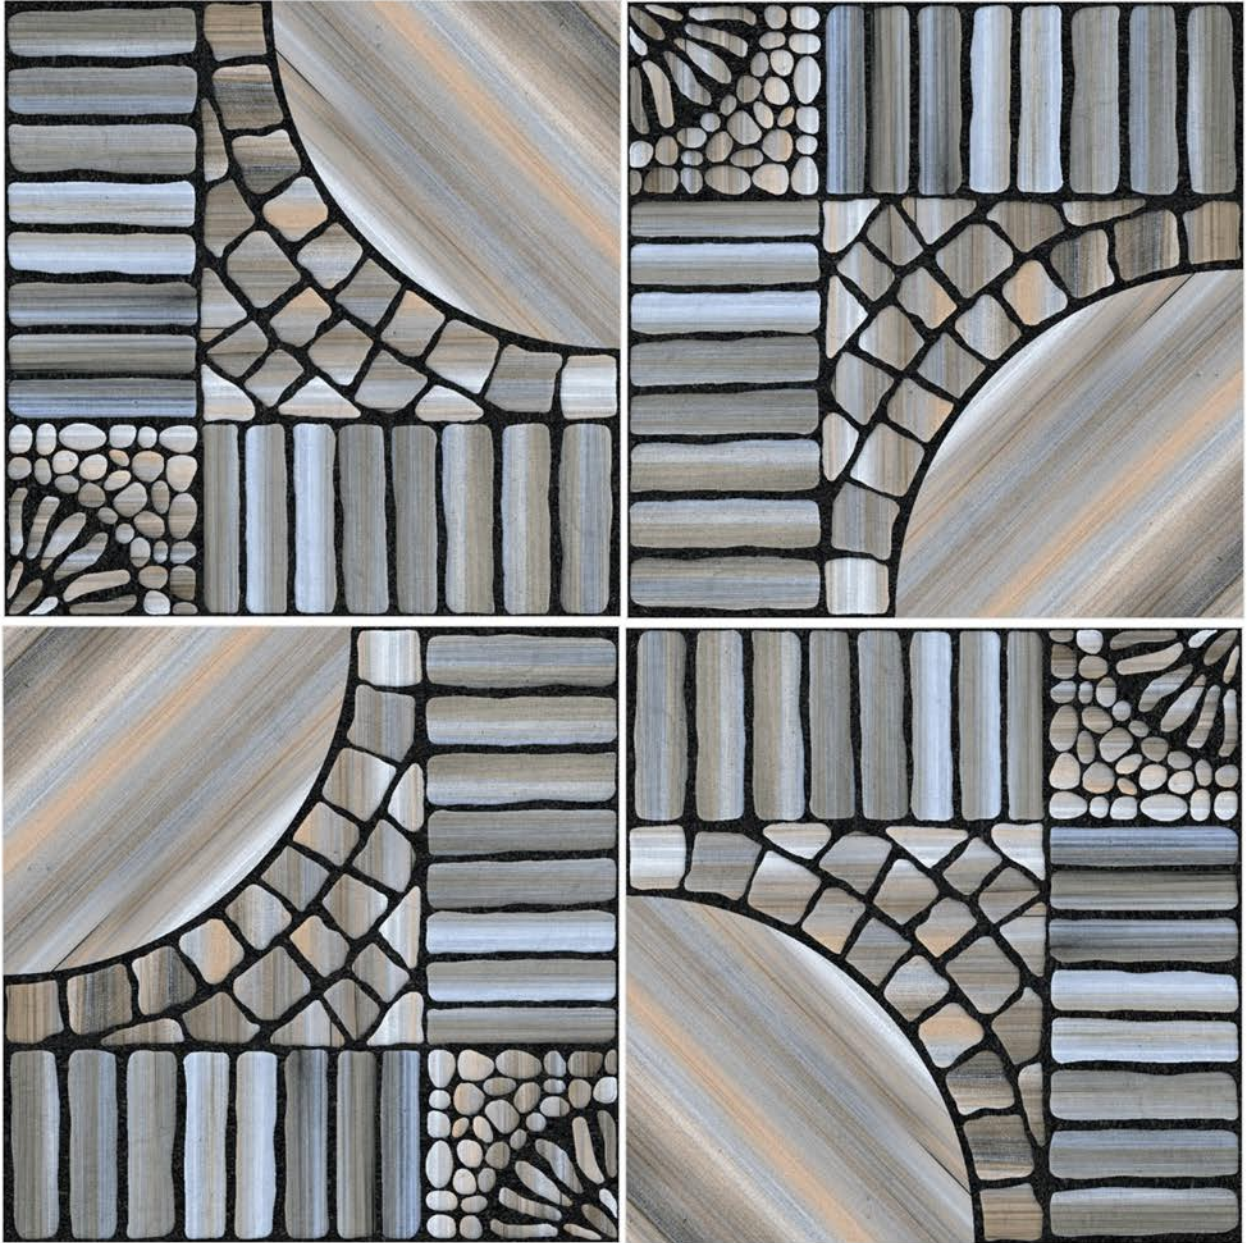

ATLAS 3

SIZE
396 X 396 MM

FINISH
RUSTIC