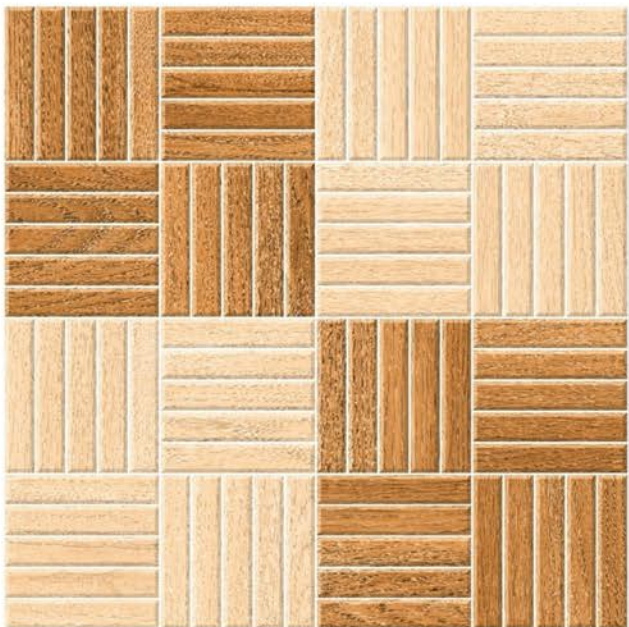

JACA 6

SIZE
396 X 396 MM

FINISH
RUSTIC