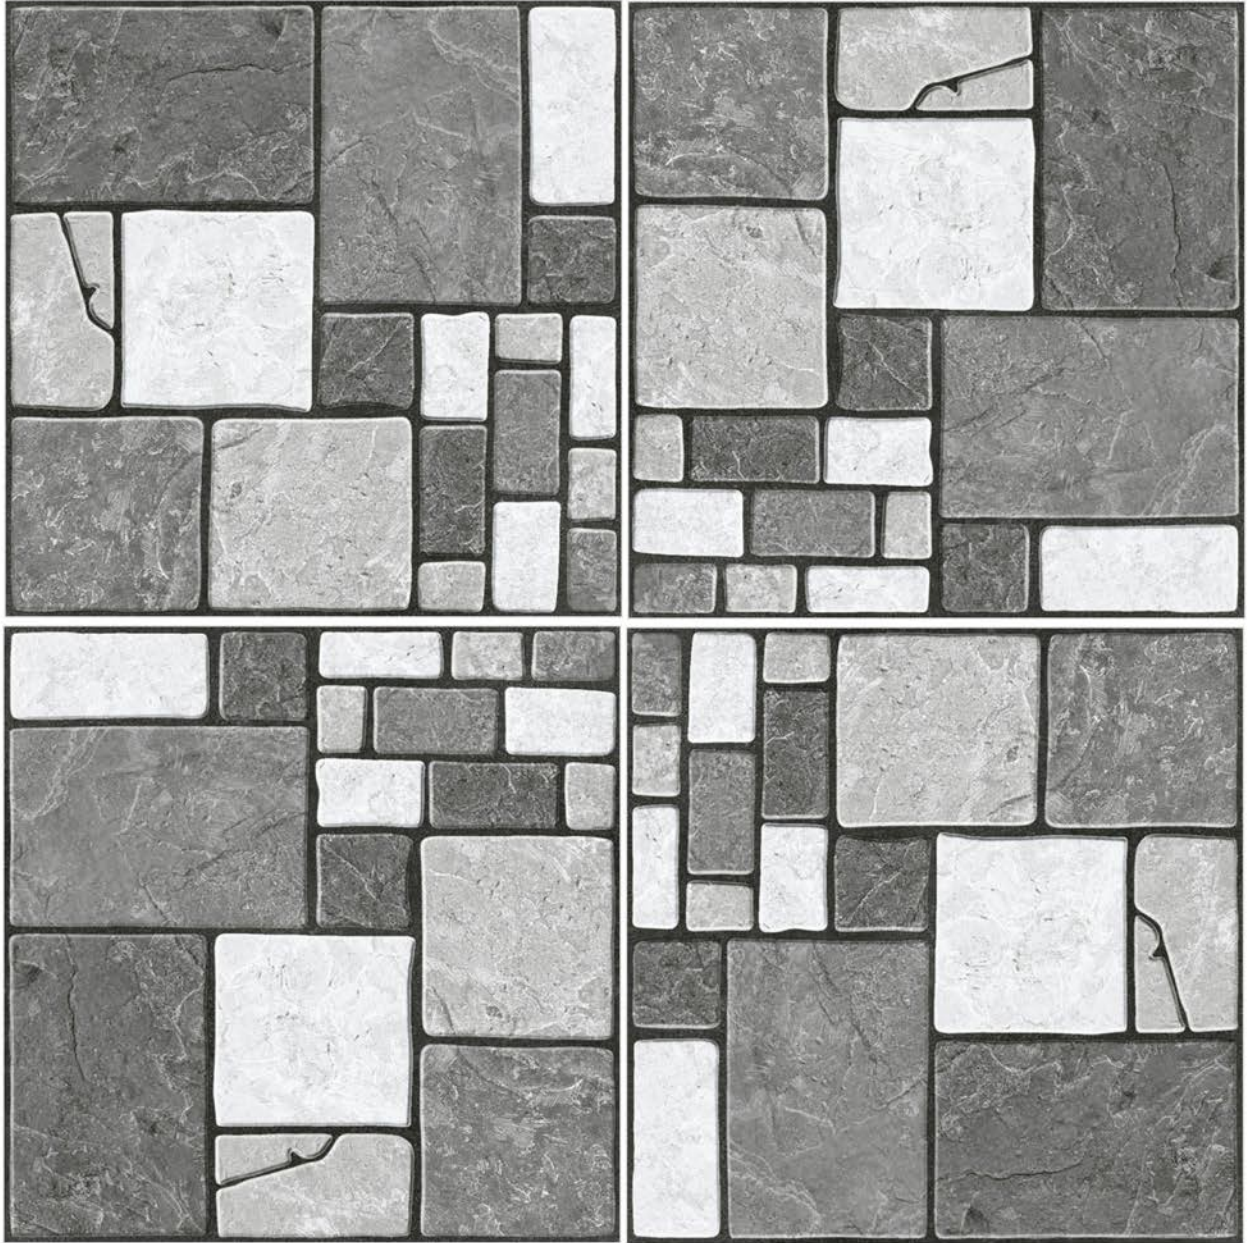

FINISH
RUSTIC

BLOCK STONE 2

SIZE
396 X 396 MM

FINISH
RUSTIC

BLOCK STONE 3

SIZE
396 X 396 MM

FINISH
RUSTIC

BLOCK STONE 4