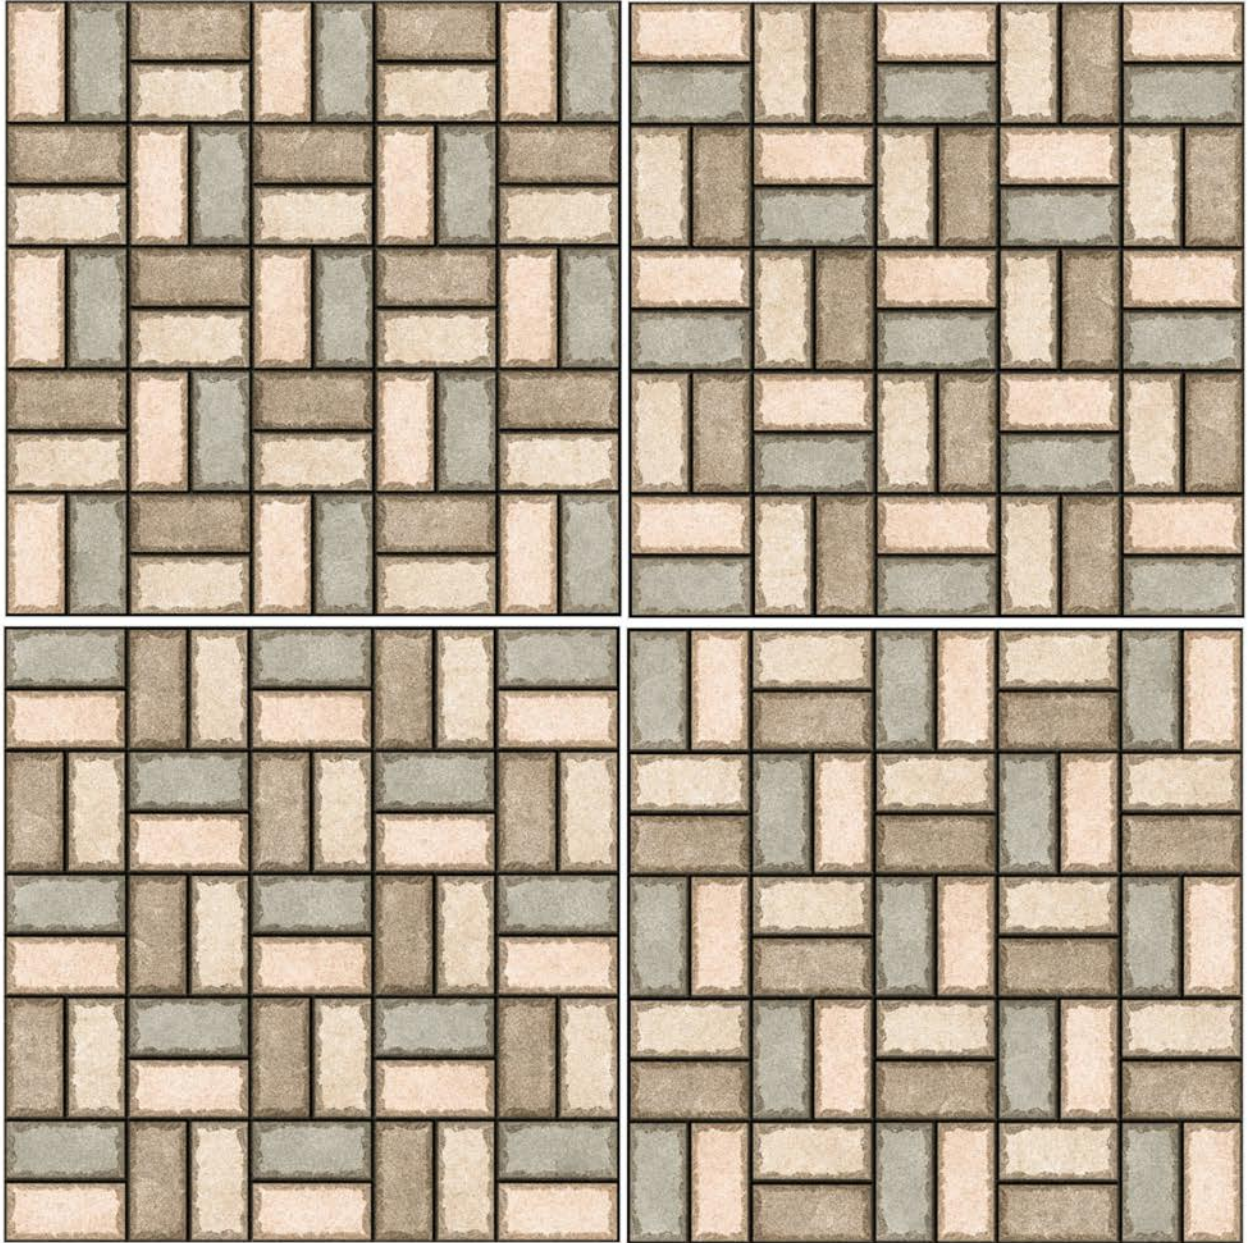

SIZE
396 X 396 MM

FINISH
RUSTIC

FARO 12

SIZE
396 X 396 MM

FINISH
RUSTIC

FARO 13

SIZE
396 X 396 MM

FINISH
RUSTIC