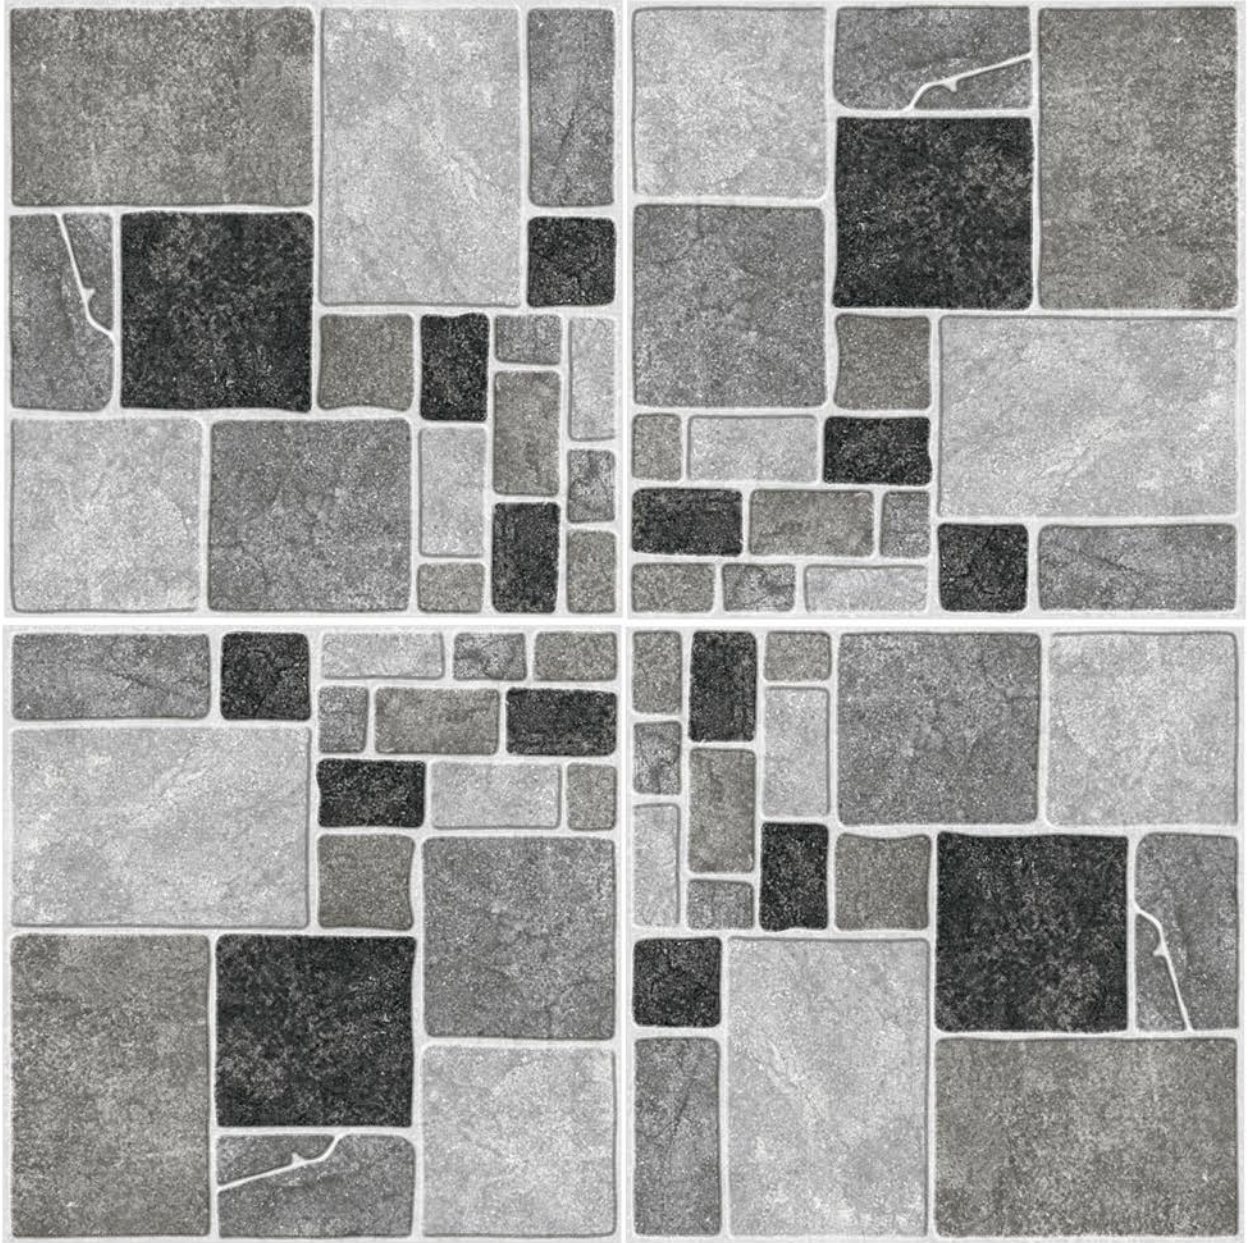

BLOCK STONE 3

SIZE
396 X 396 MM

FINISH
RUSTIC