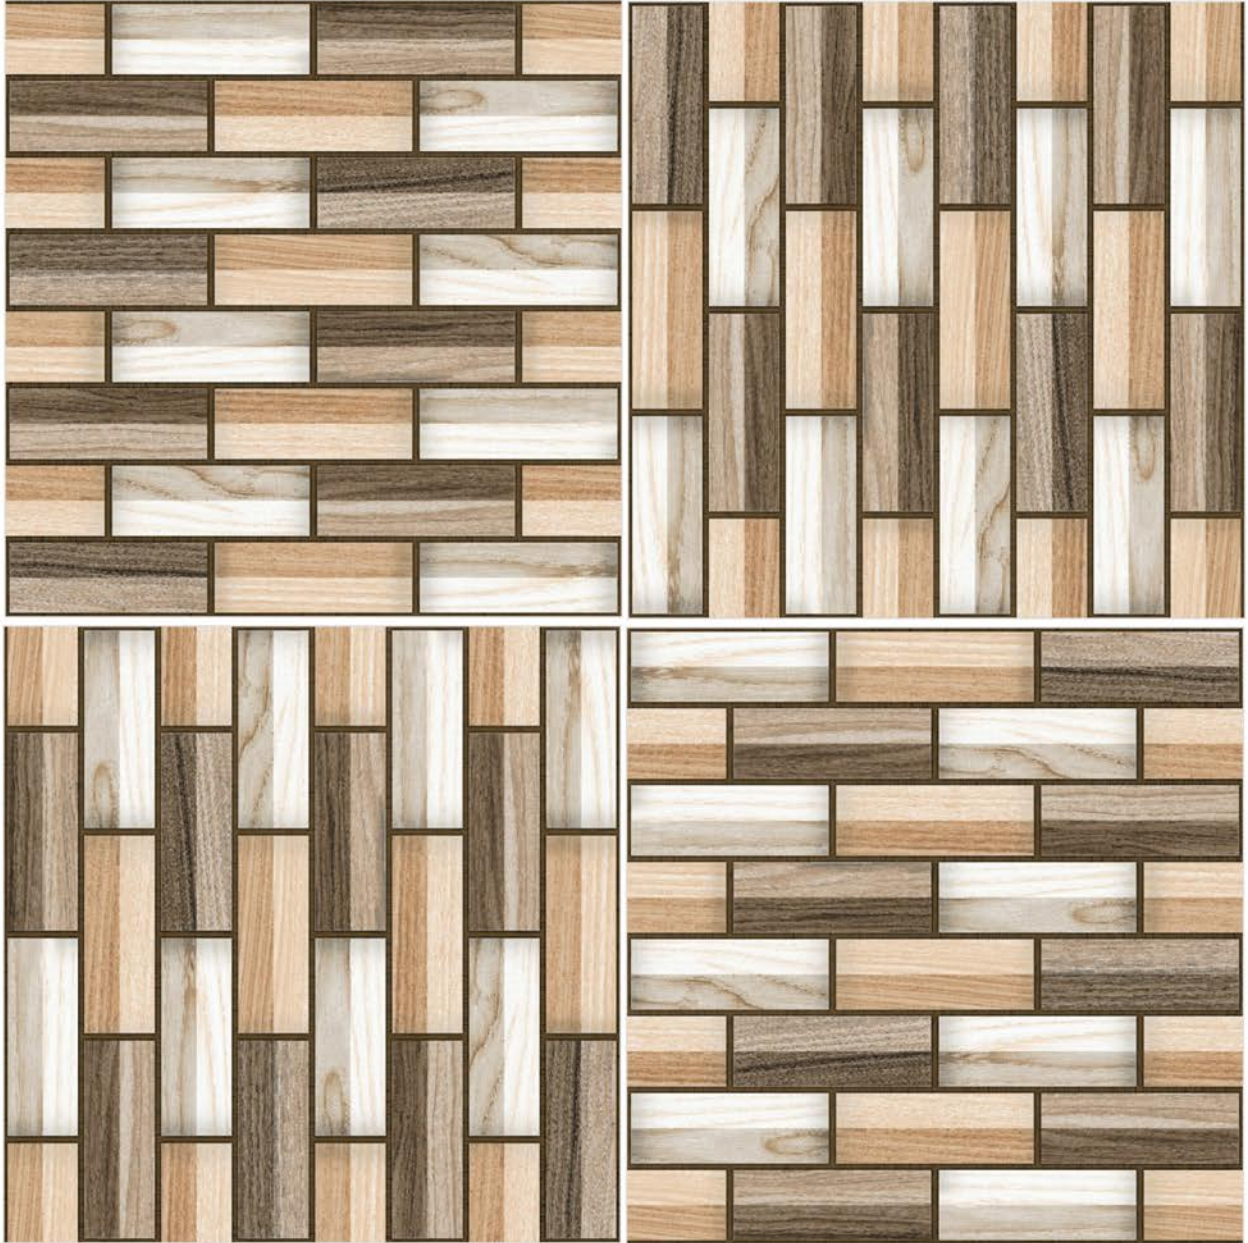

SIZE
396 X 396 MM

FINISH
RUSTIC

BRICKS 3

SIZE
396 X 396 MM

FINISH
RUSTIC

BRICKS 4

SIZE
396 X 396 MM

FINISH
RUSTIC