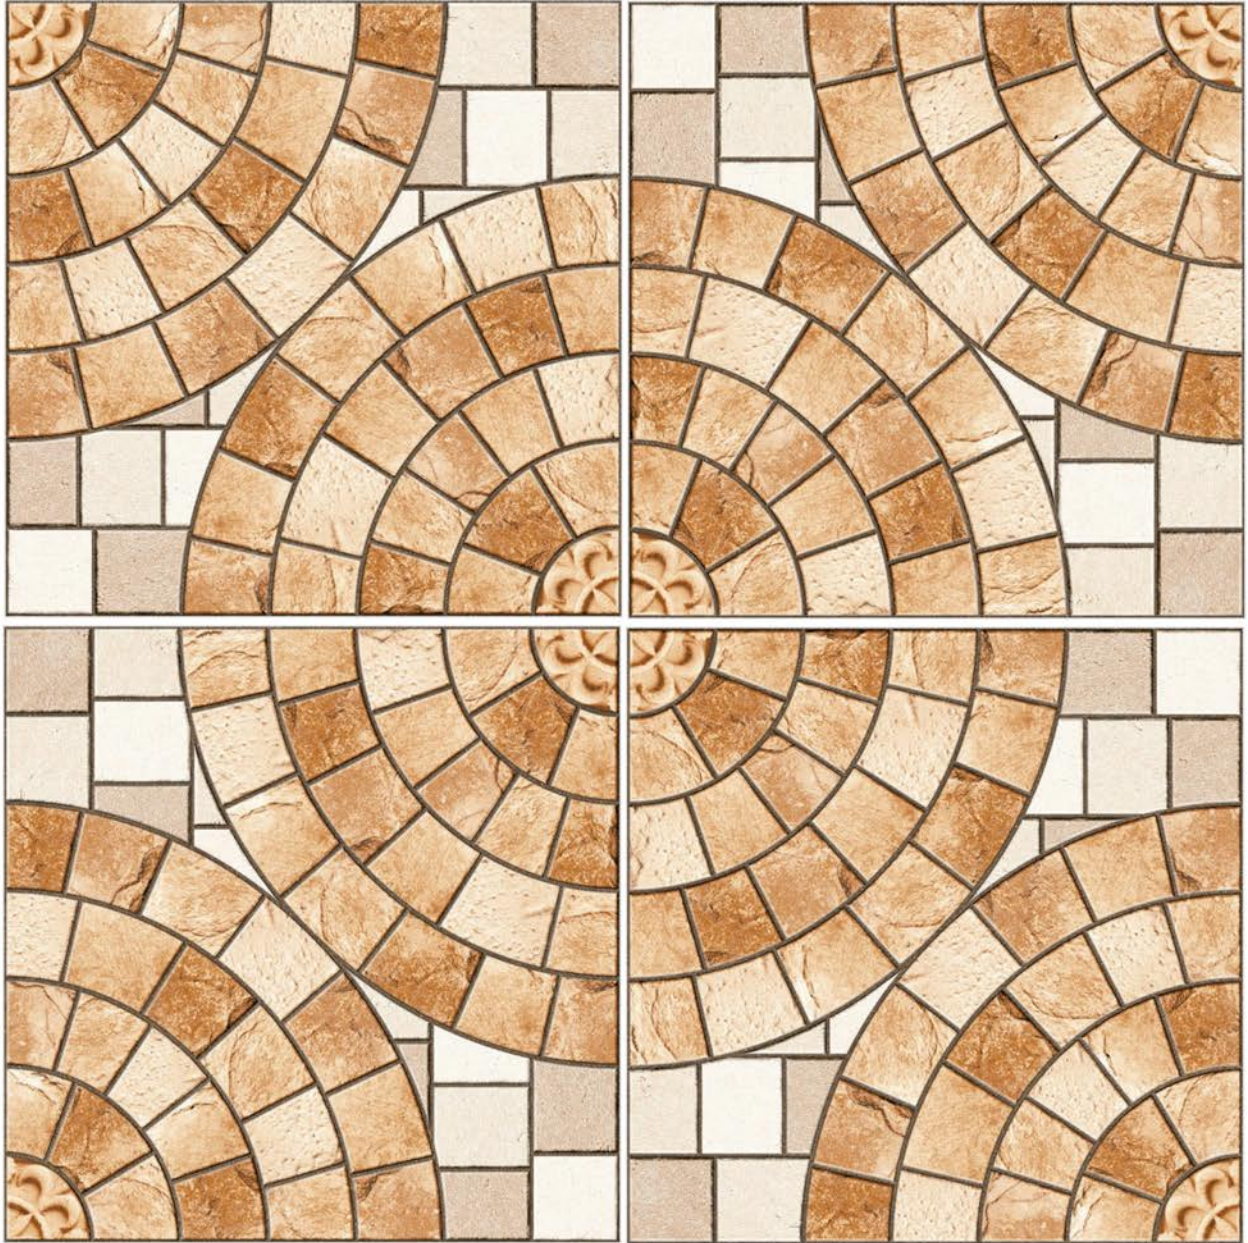

MOSAIC 2

SIZE
396 X 396 MM

FINISH
RUSTIC