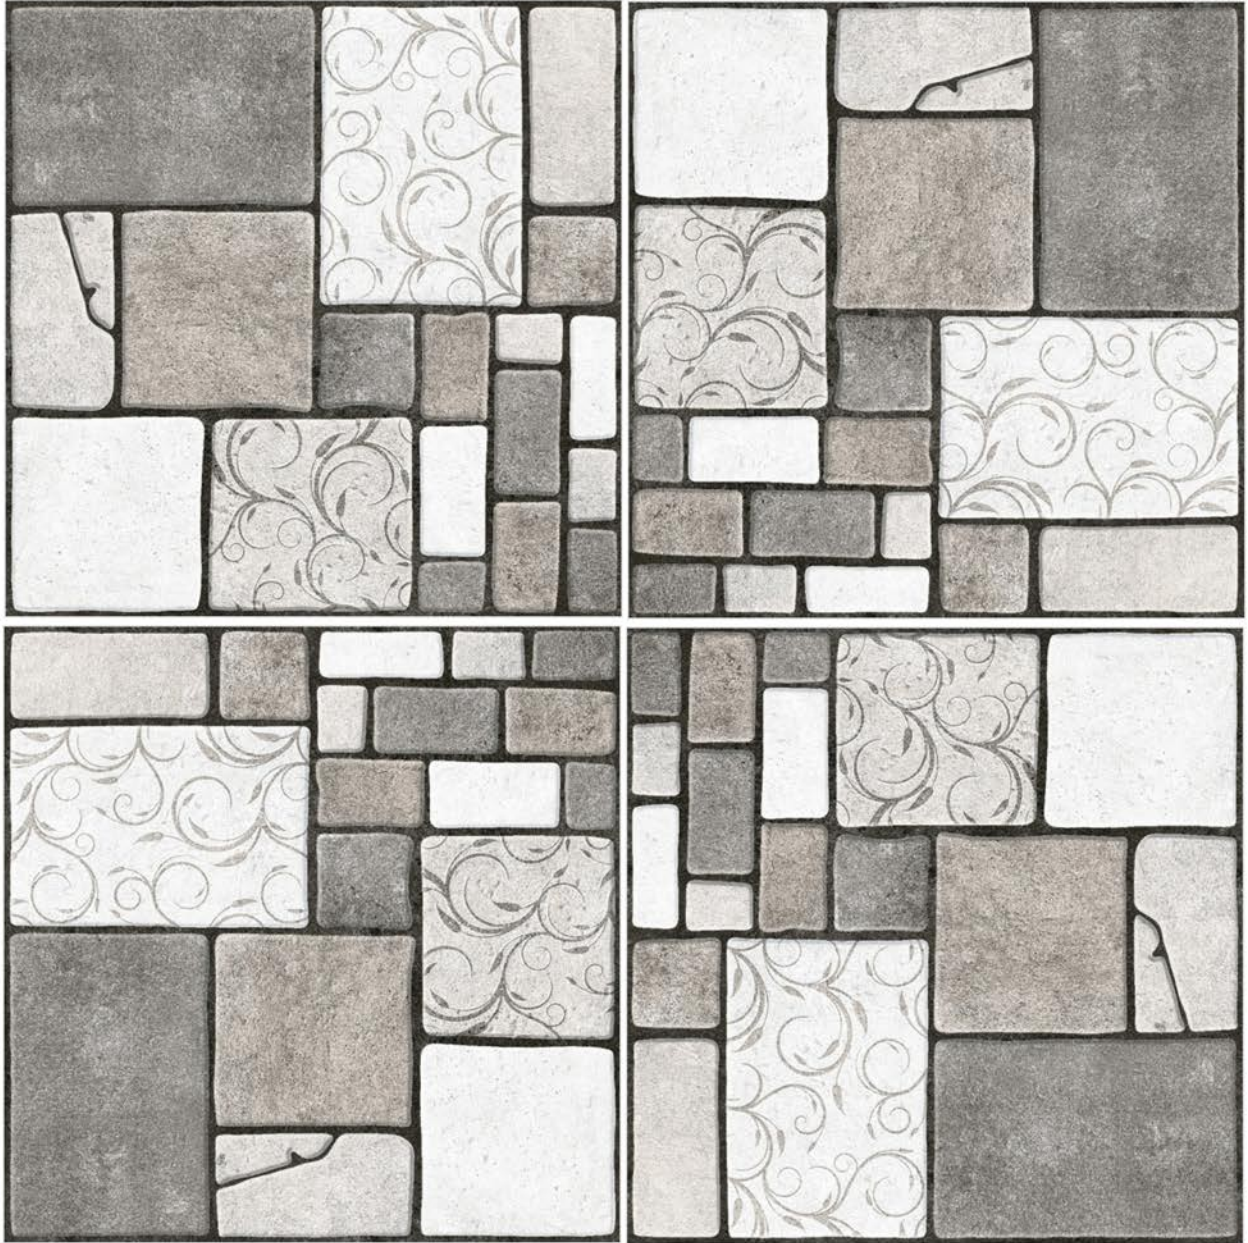

SIZE
396 X 396 MM

FINISH
RUSTIC

BLOCK STONE 1

SIZE
396 X 396 MM

FINISH
RUSTIC

BLOCK STONE 10

SIZE
396 X 396 MM

FINISH
RUSTIC