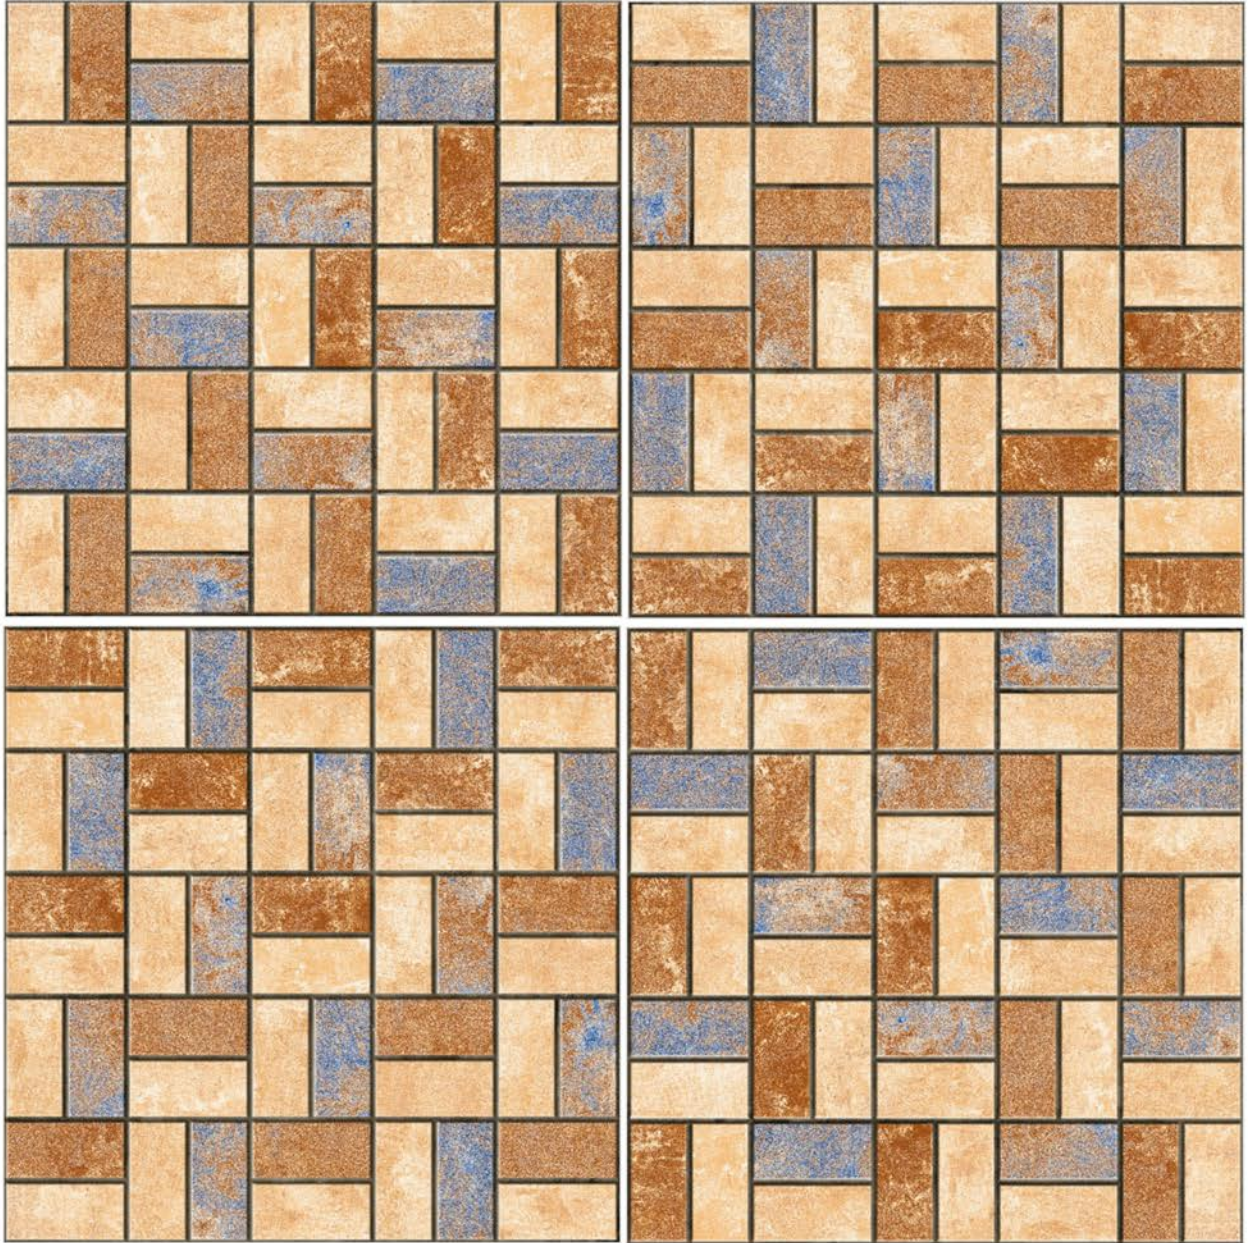

FARO 5

SIZE
396 X 396 MM

FINISH
RUSTIC

FARO 6

SIZE
396 X 396 MM

FINISH
RUSTIC

FARO 7

SIZE
396 X 396 MM