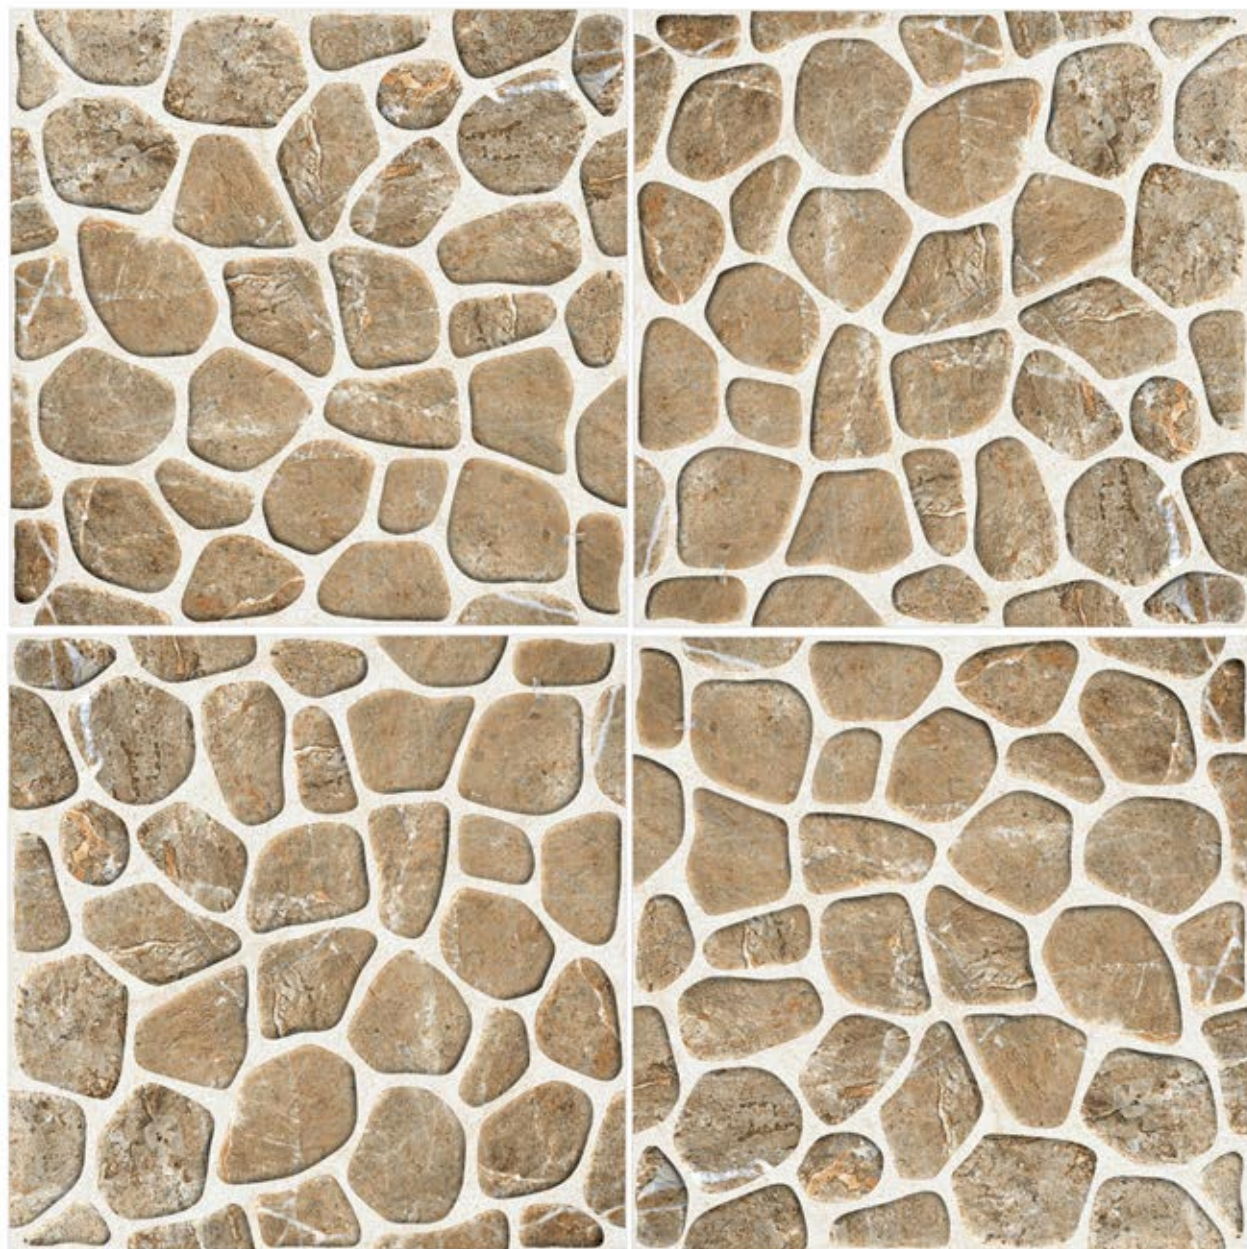

FINISH
RUSTIC2

SOLAR 9

SIZE
396 X 396 MM

FINISH
RUSTIC2

STONEX 1

SIZE
396 X 396 MM

FINISH
RUSTIC2

STONEX 10