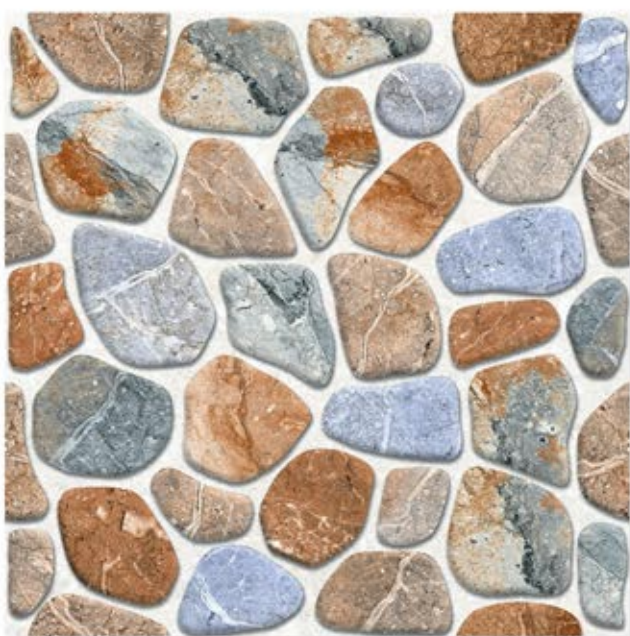

SIZE
396 X 396 MM

FINISH
RUSTIC2

STONEX 11

SIZE
396 X 396 MM

FINISH
RUSTIC2

STONEX 12

SIZE
396 X 396 MM

FINISH
RUSTIC2