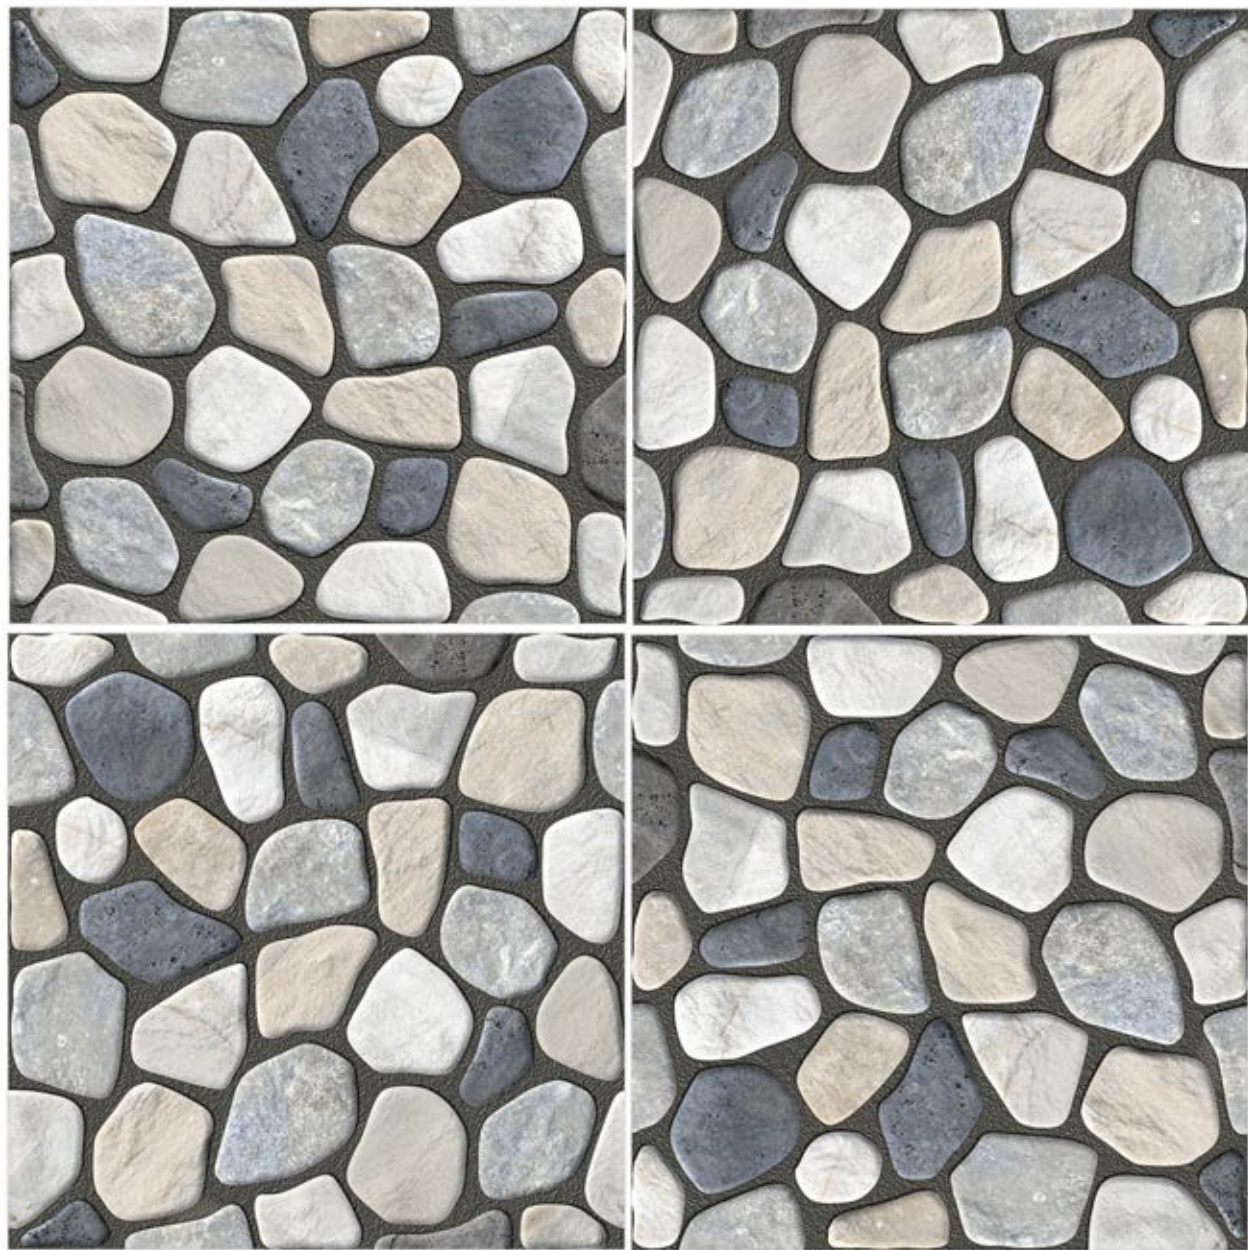

STONEX 14

SIZE
396 X 396 MM

FINISH
RUSTIC2