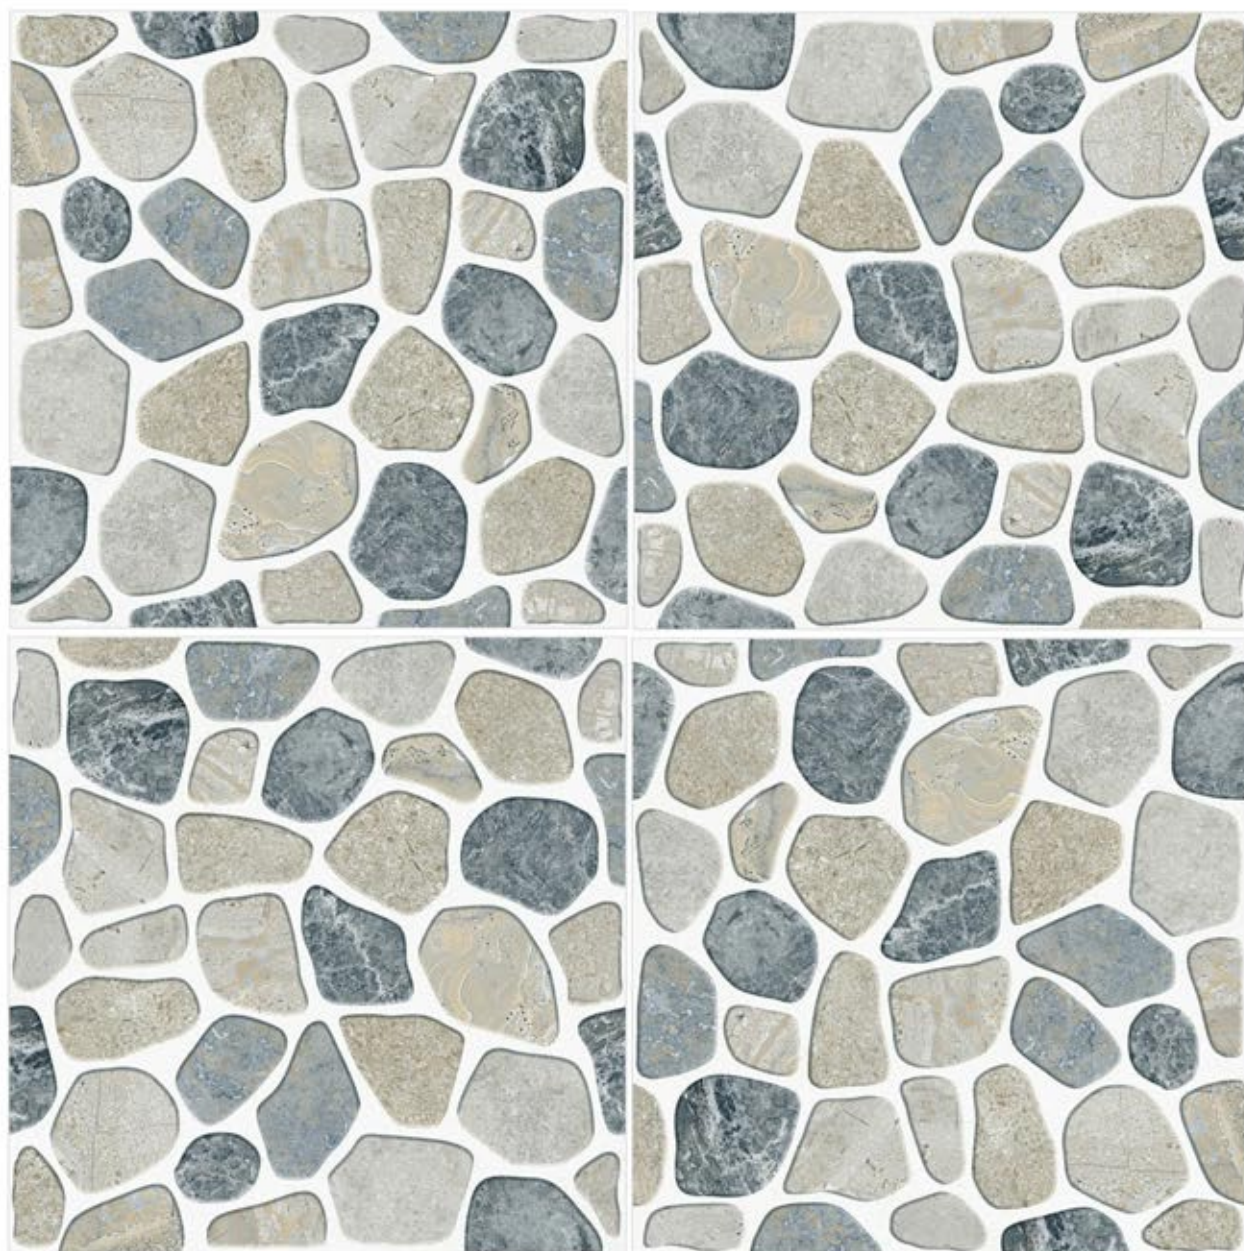

STONEX 16

SIZE
396 X 396 MM

FINISH
RUSTIC2