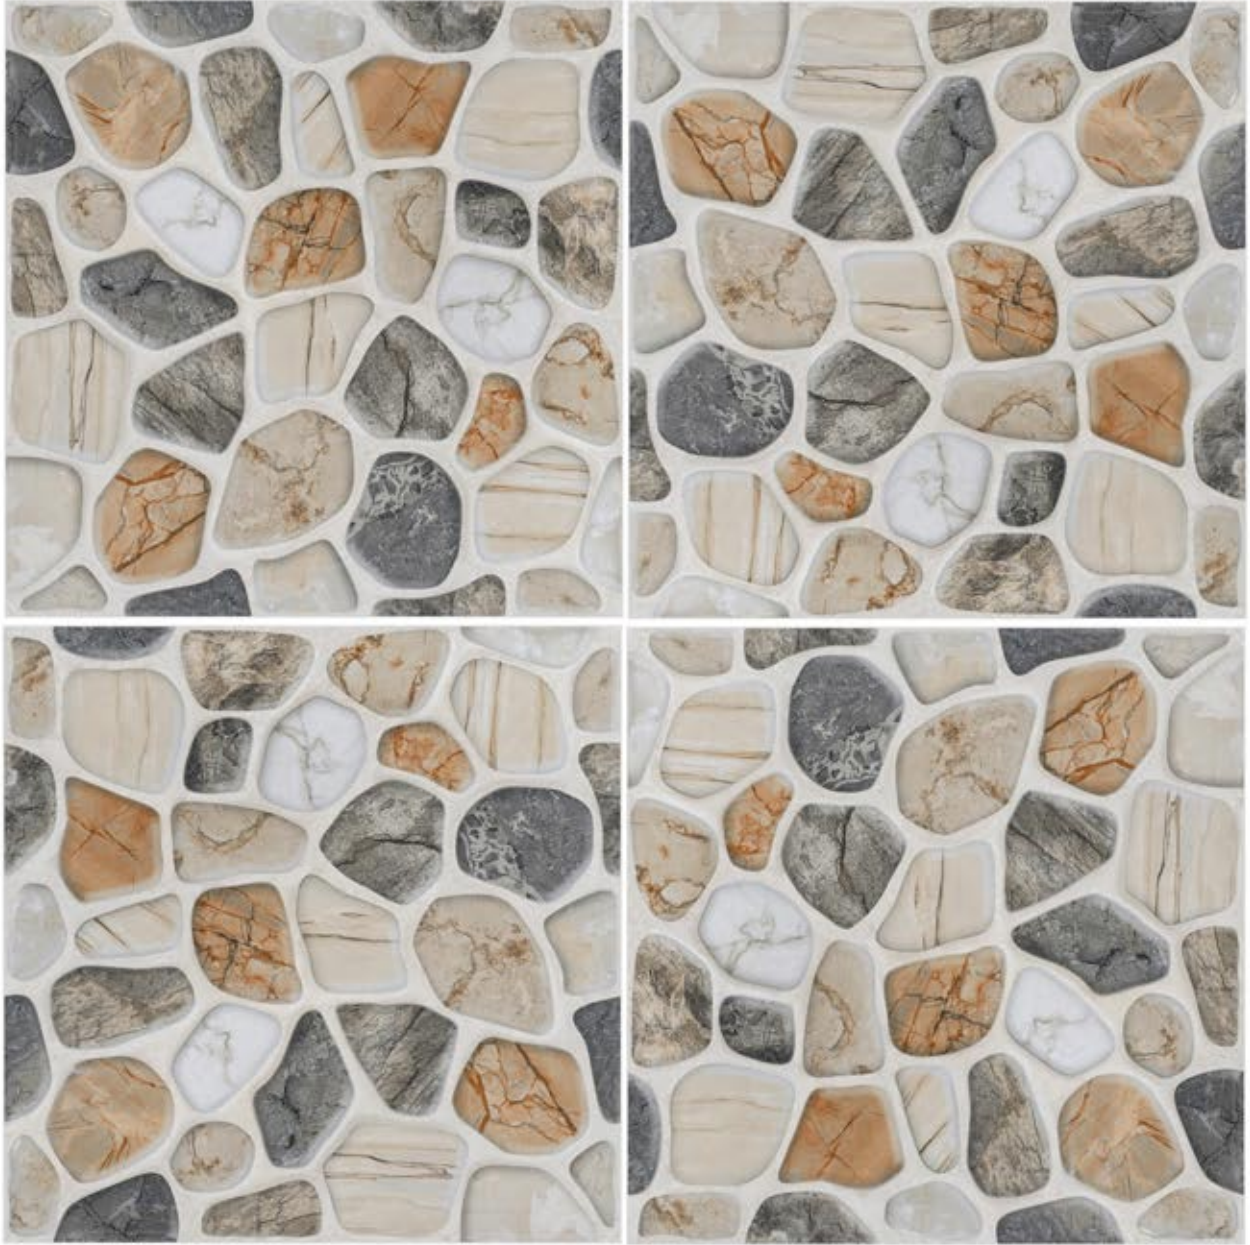

STONEX 2

SIZE
396 X 396 MM

FINISH
RUSTIC2