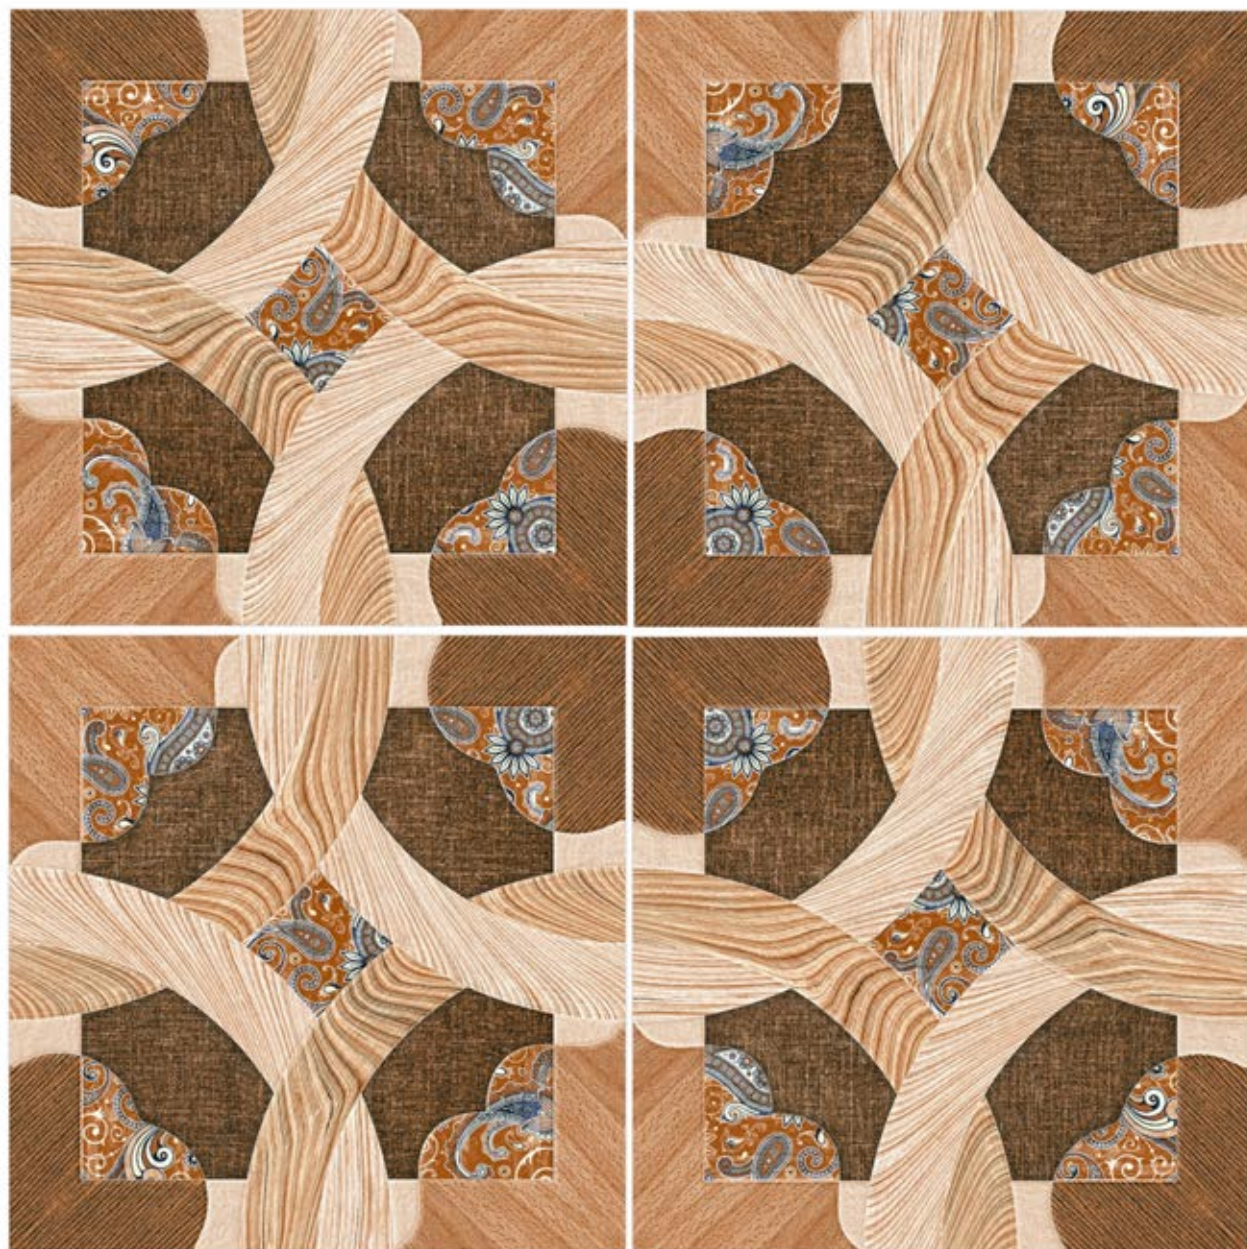

SIZE
396 X 396 MM

FINISH
RUSTIC2

ROYAL 1

SIZE
396 X 396 MM

FINISH
RUSTIC2

ROYAL 2

SIZE
396 X 396 MM

FINISH
RUSTIC2