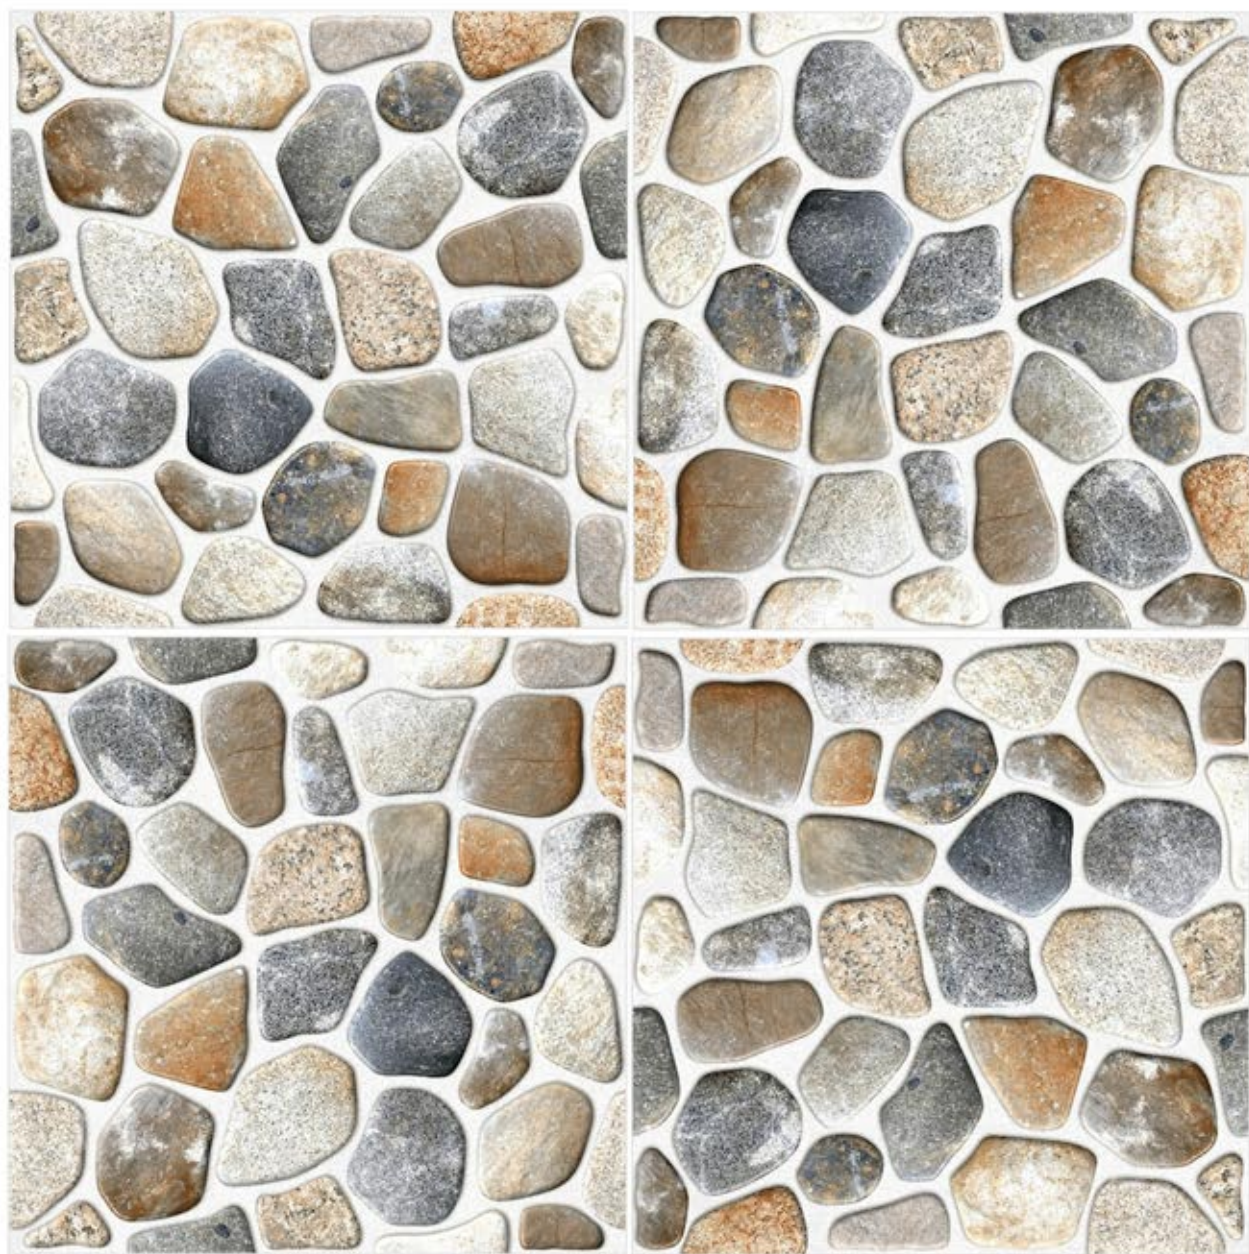

STONEX 11

SIZE
396 X 396 MM

FINISH
RUSTIC2