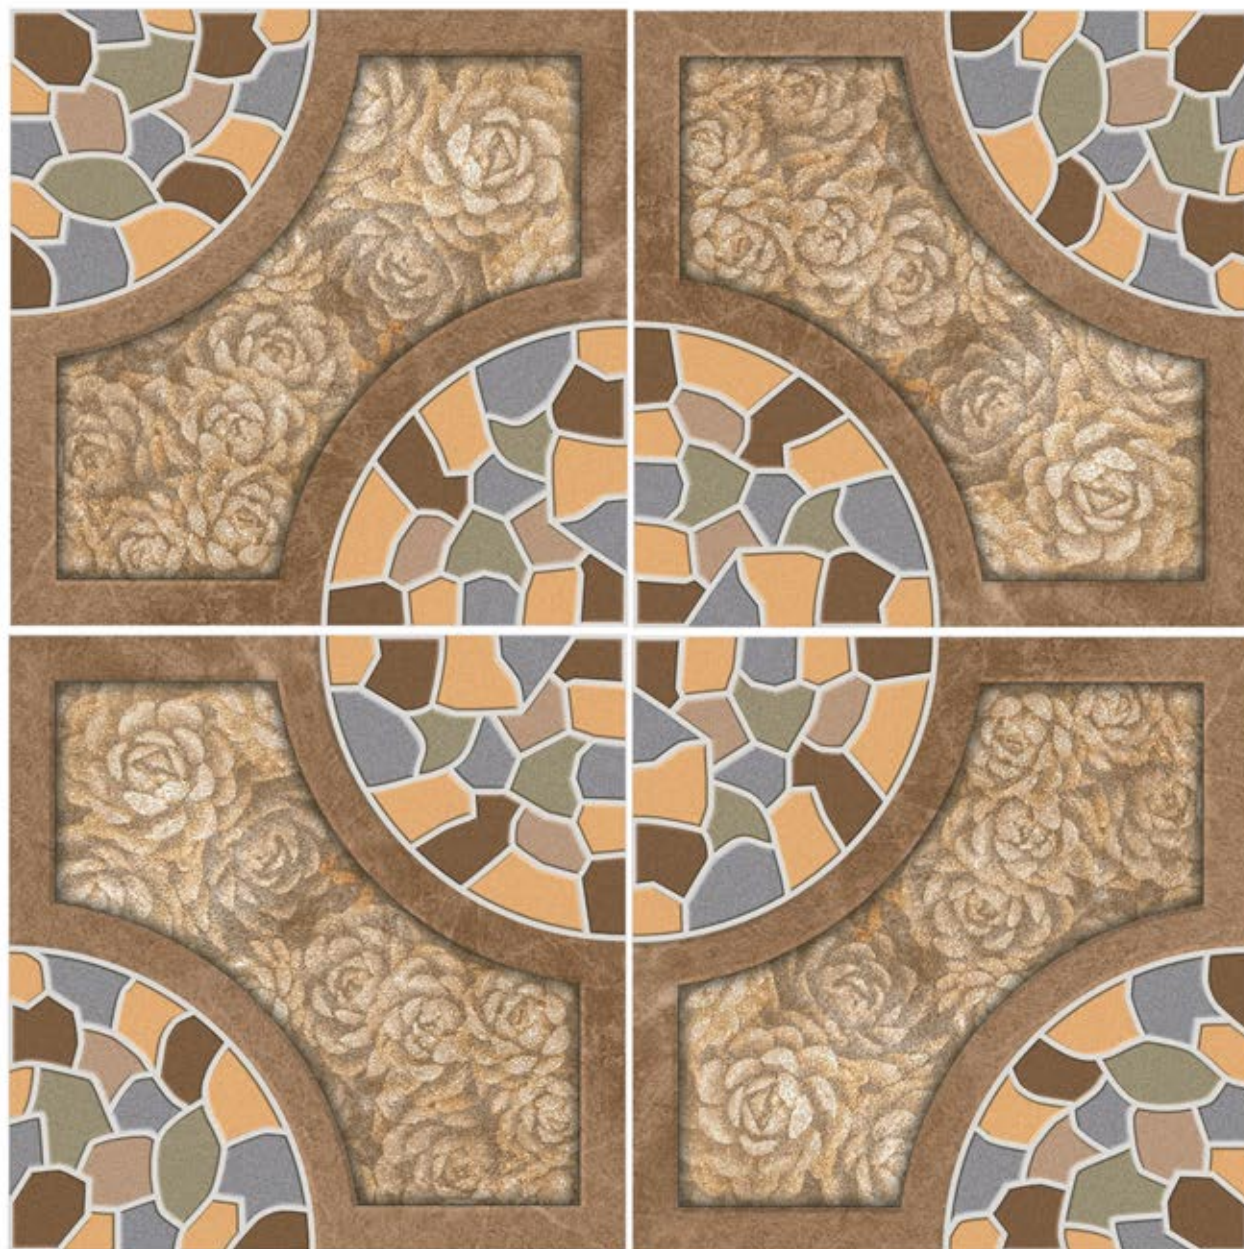

VICTOR 4

SIZE
396 X 396 MM

FINISH
RUSTIC2