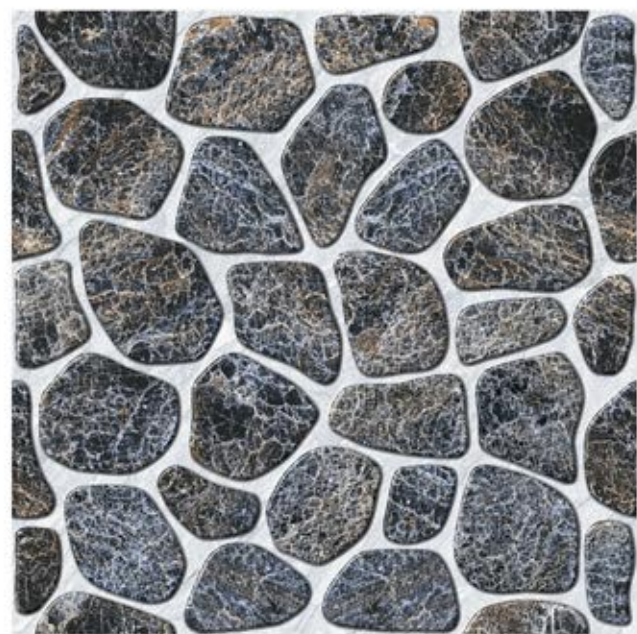

STONEX 5

SIZE
396 X 396 MM

FINISH
RUSTIC2