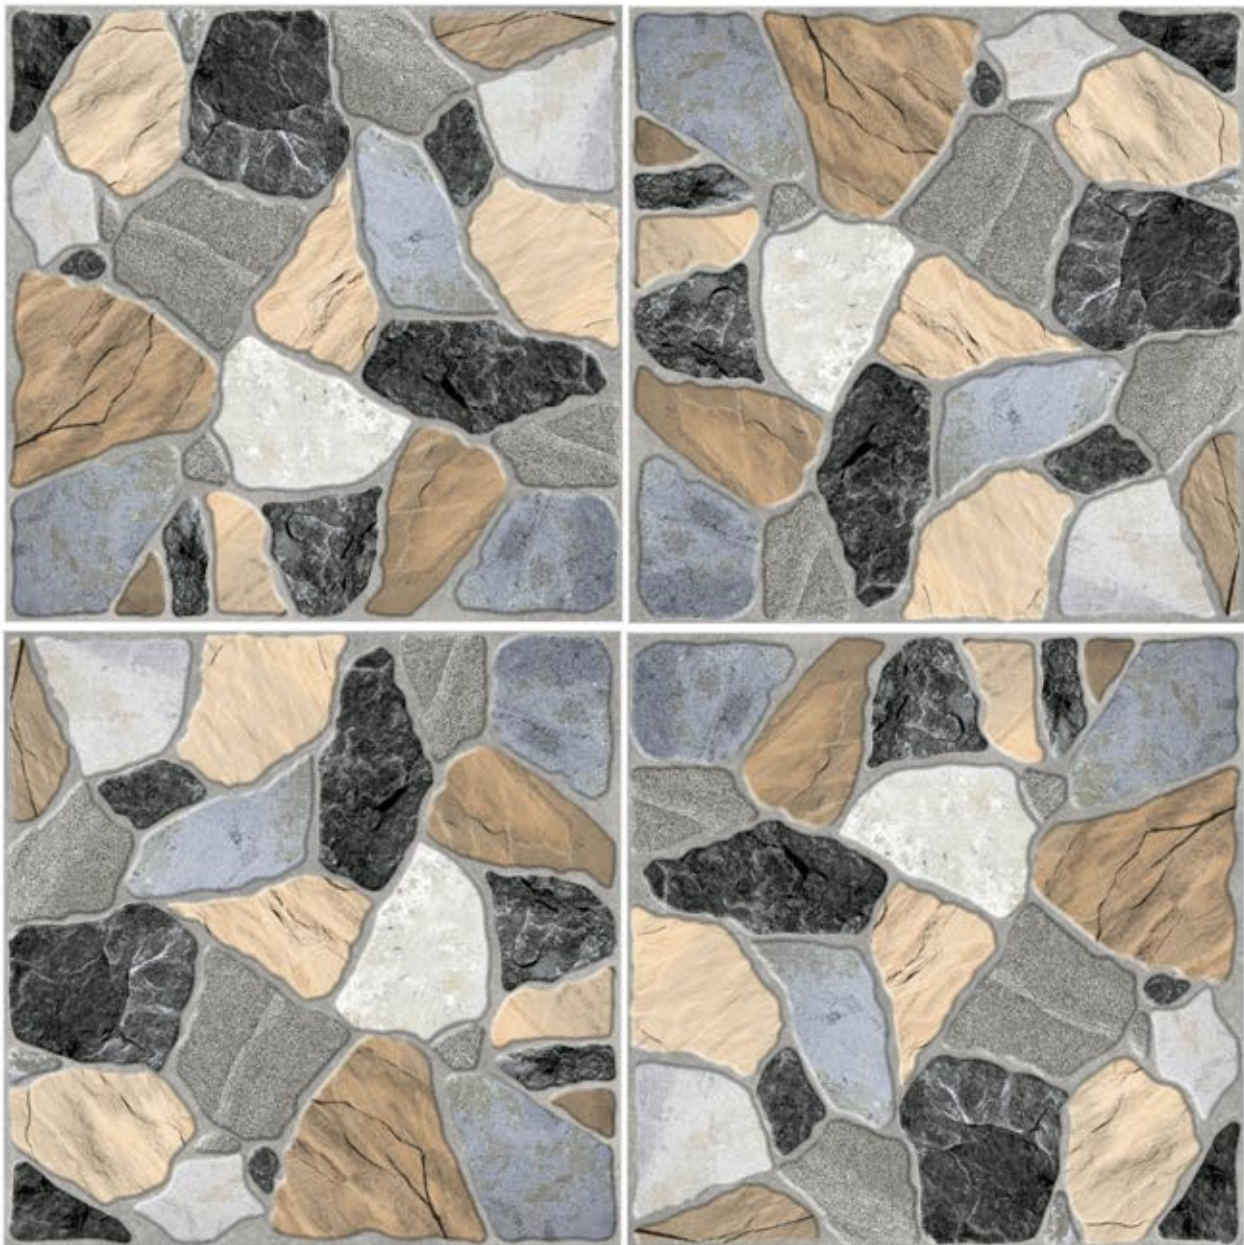

ROCK STONE 14

SIZE
396 X 396 MM

FINISH
RUSTIC2