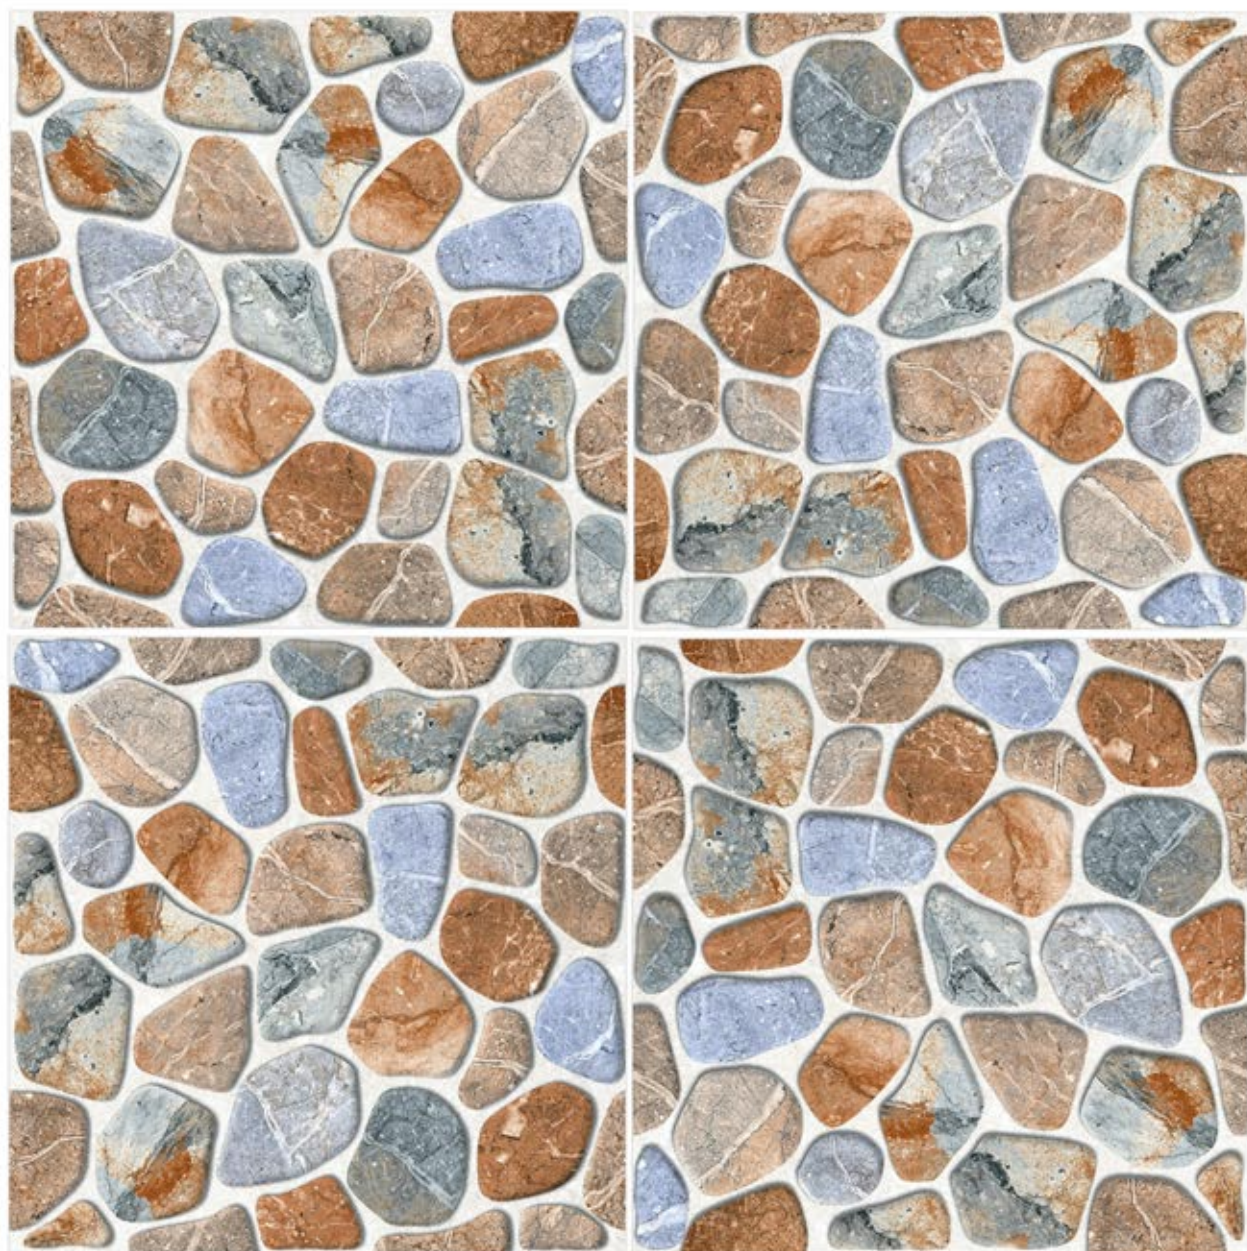

SIZE
396 X 396 MM

FINISH
RUSTIC2

STONEX 11

SIZE
396 X 396 MM

FINISH
RUSTIC2

STONEX 12

SIZE
396 X 396 MM

FINISH
RUSTIC2