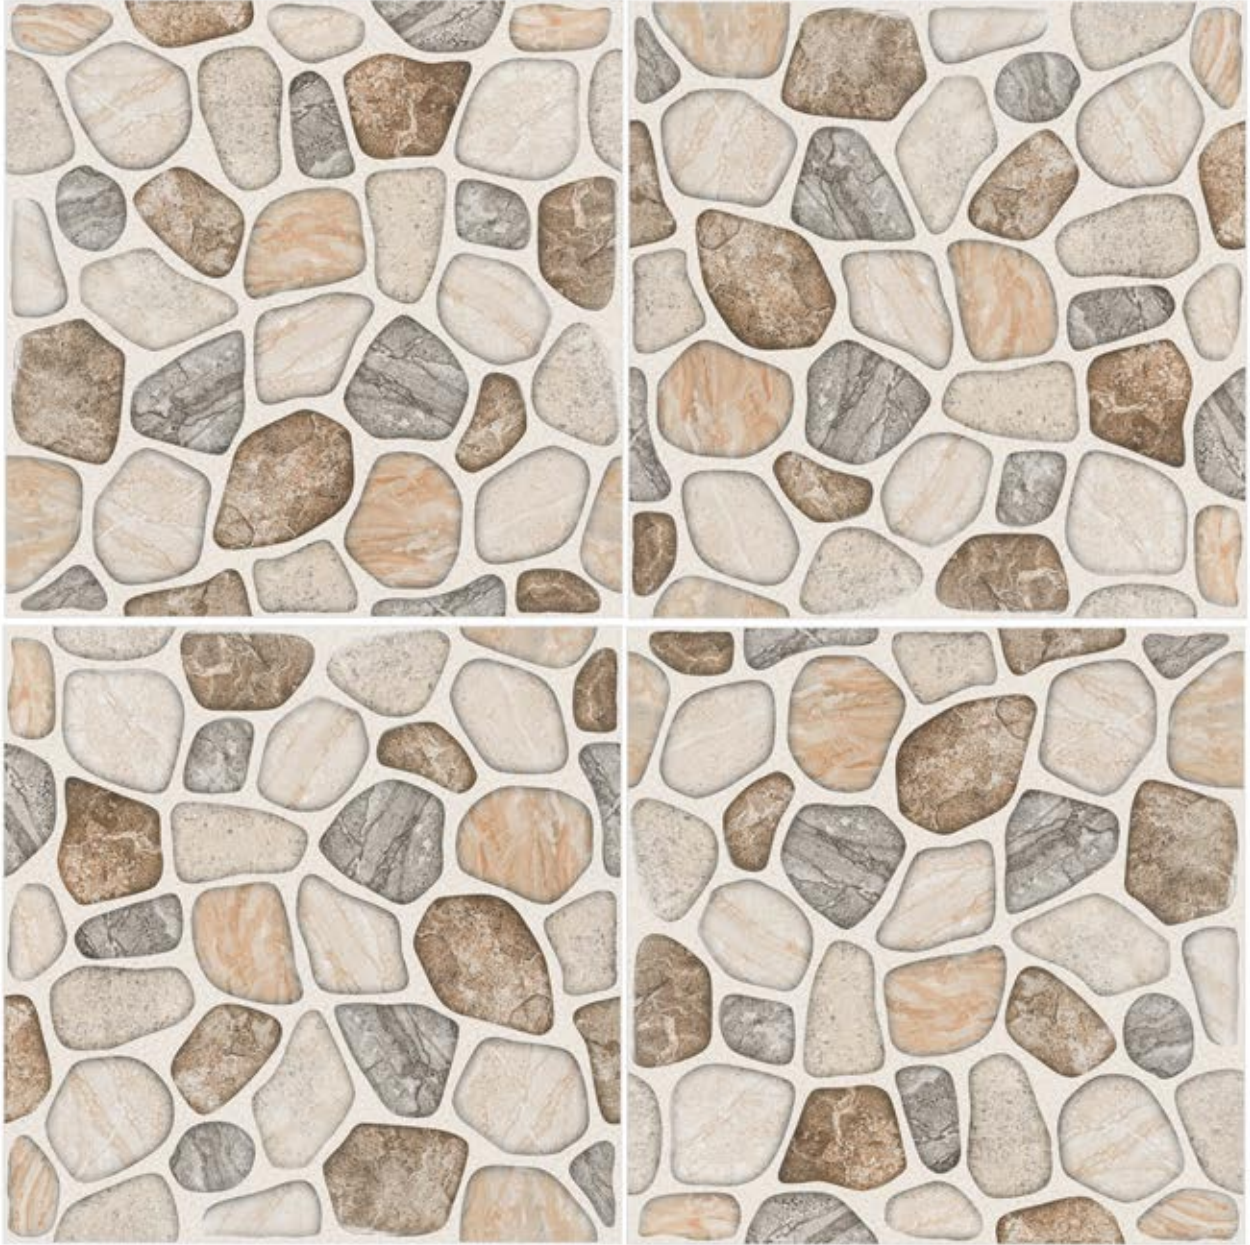

SIZE
396 X 396 MM

FINISH
RUSTIC2

STONEX 2

SIZE
396 X 396 MM

FINISH
RUSTIC2

STONEX 3

SIZE
396 X 396 MM

FINISH
RUSTIC2