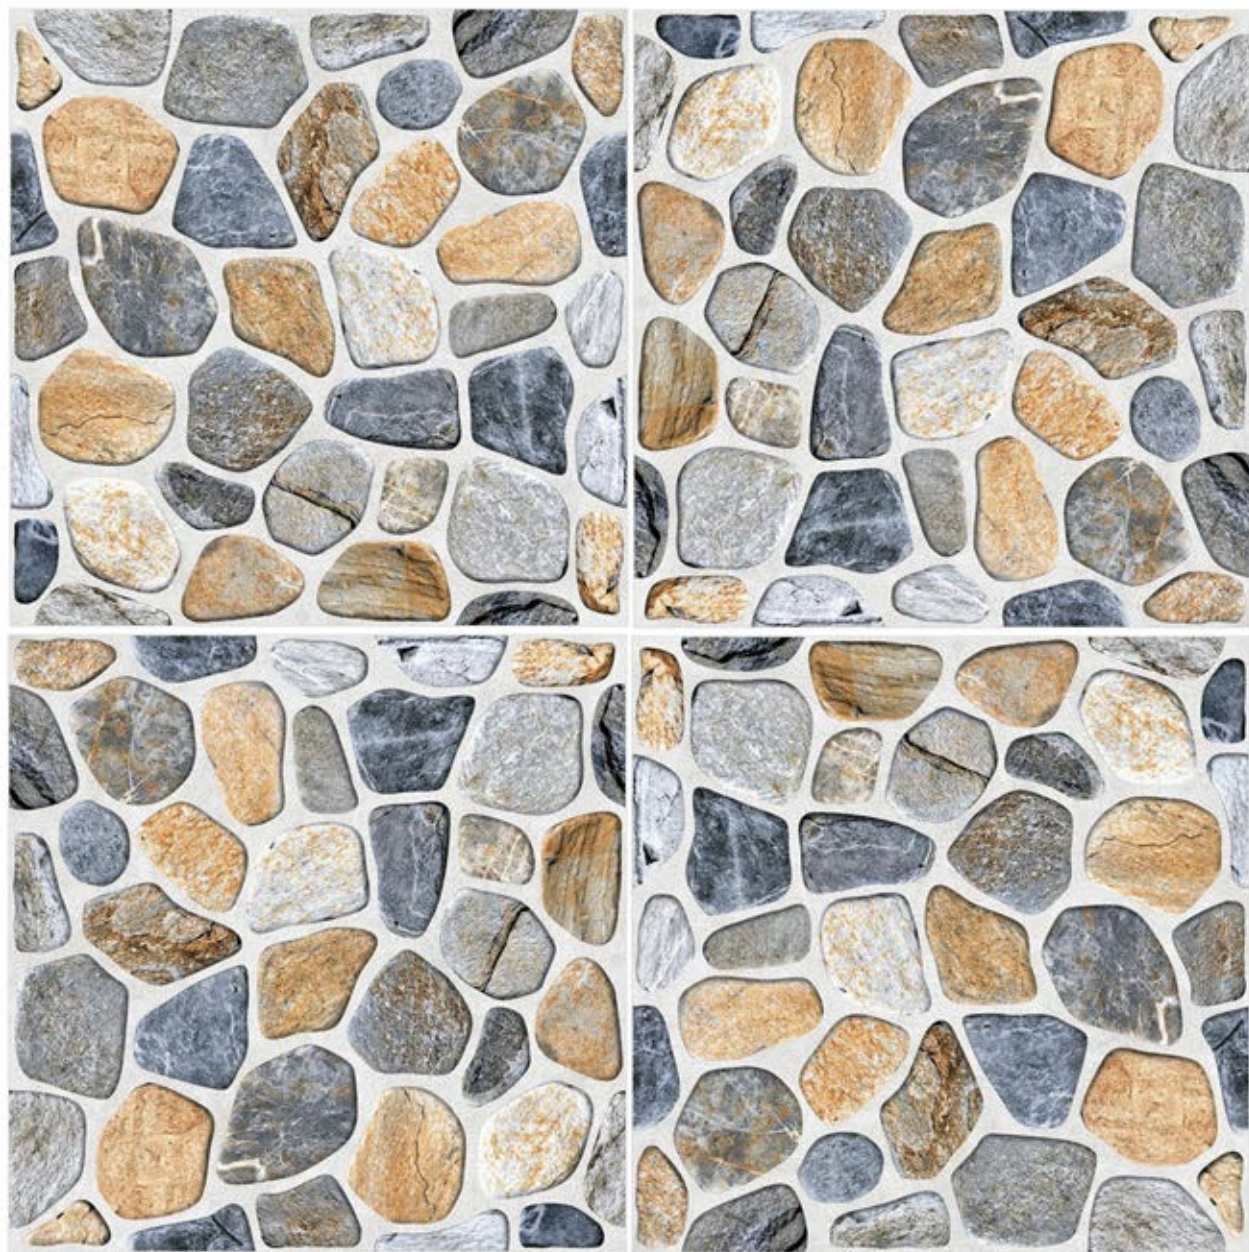

SIZE
396 X 396 MM

FINISH
RUSTIC2

STONEX 11

SIZE
396 X 396 MM

FINISH
RUSTIC2

STONEX 12

SIZE
396 X 396 MM

FINISH
RUSTIC2