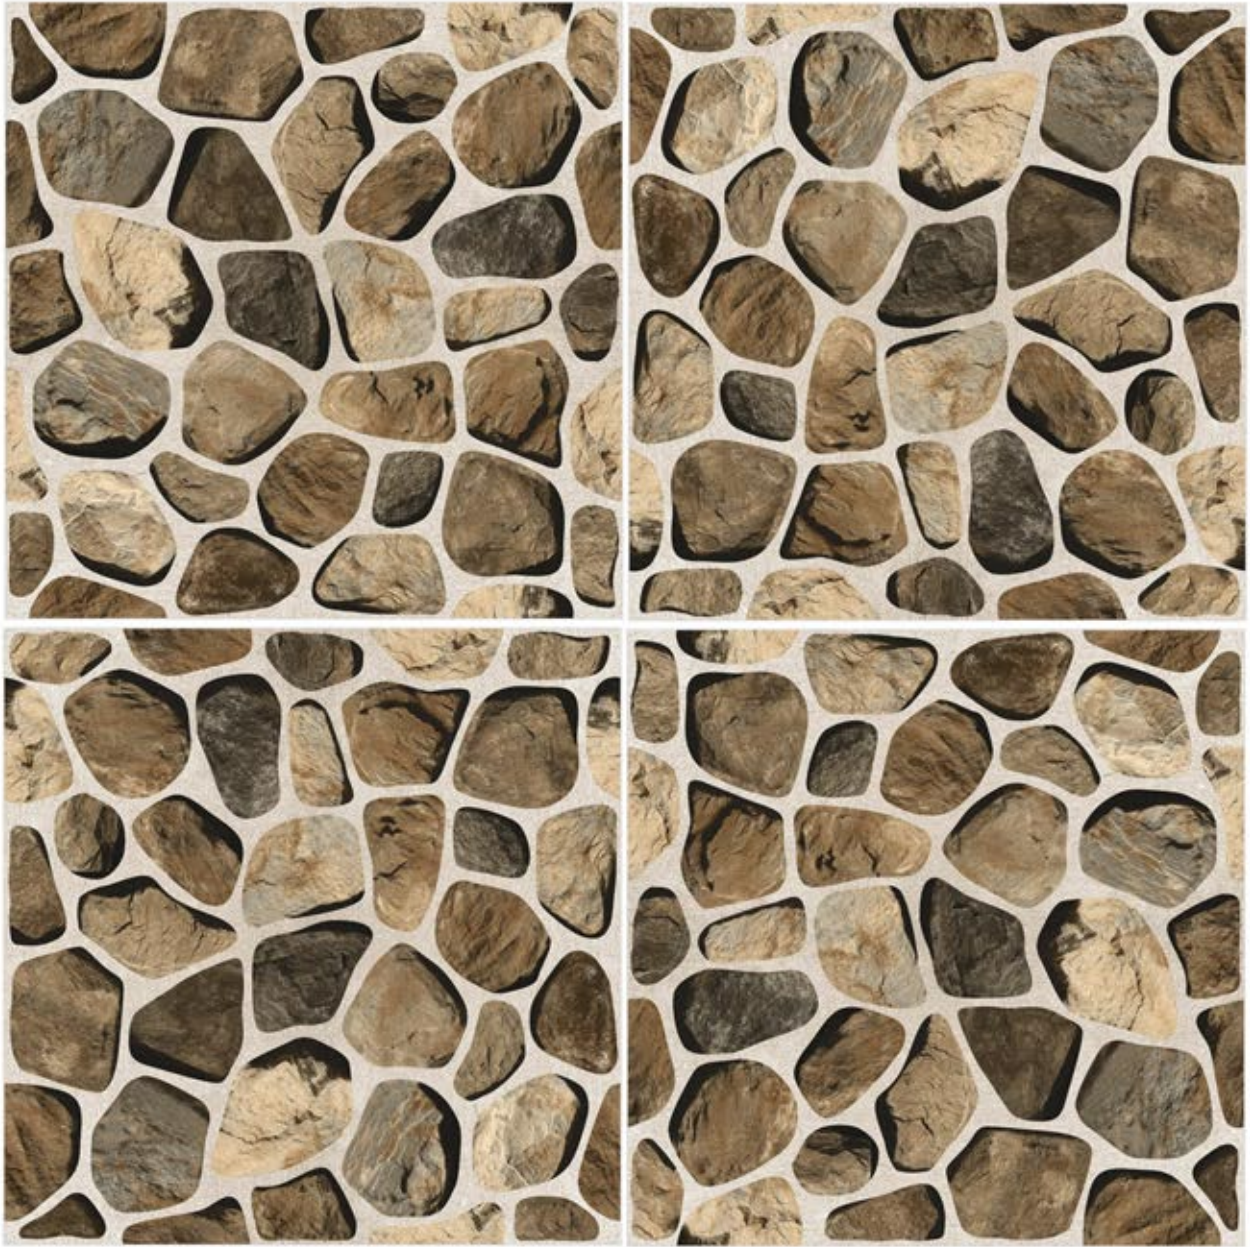

FINISH
RUSTIC2

STONEX 7

SIZE
396 X 396 MM

FINISH
RUSTIC2

STONEX 8

SIZE
396 X 396 MM

FINISH
RUSTIC2

STONEX 9