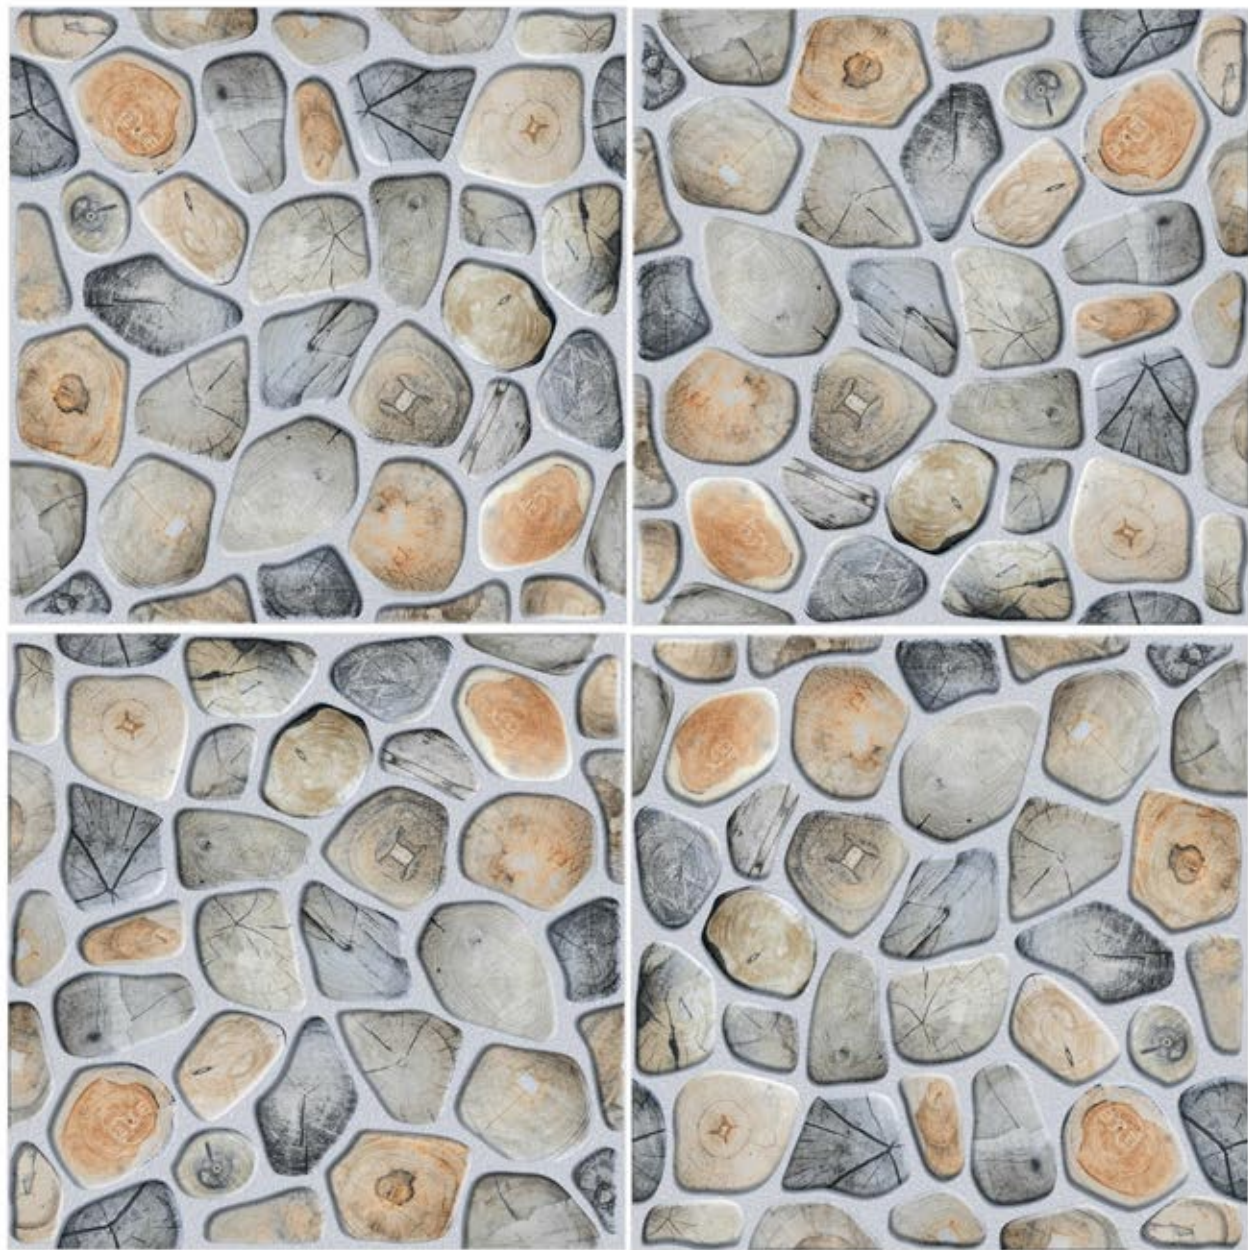

STONEX 1

SIZE
396 X 396 MM

FINISH
RUSTIC2