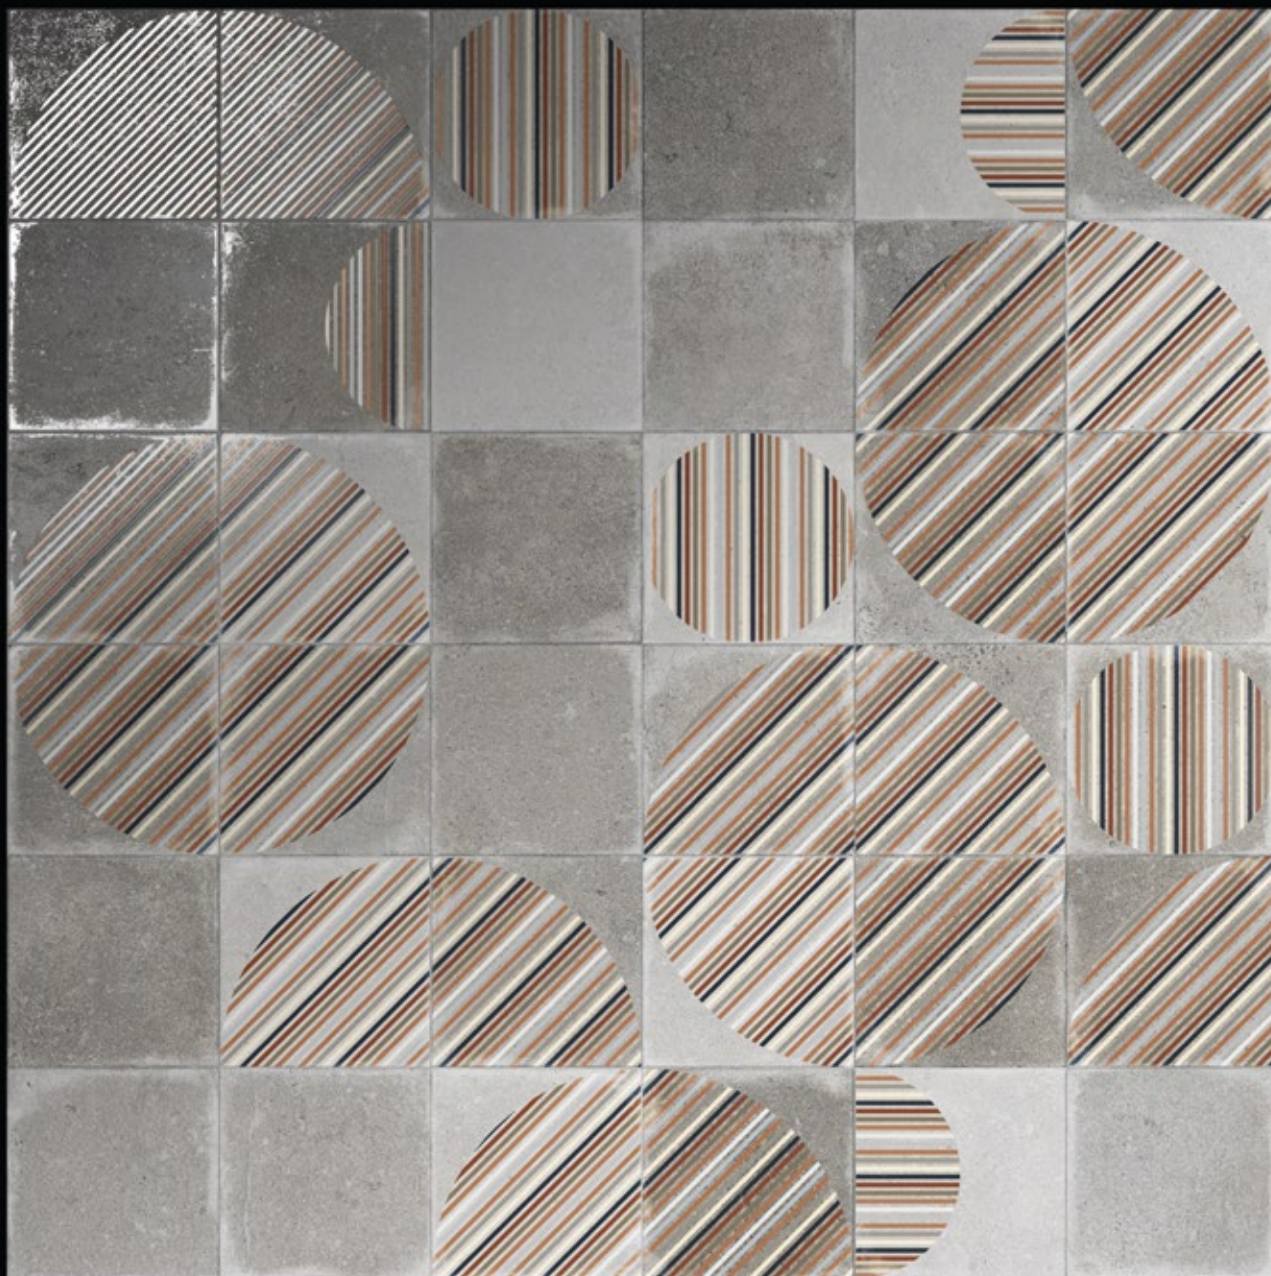

## RIVER TRAVETINO

**300x**  
600mm | **600x**  
600mm | **600x**  
1200mm

Matt Finish | Random Design

**Carving**  
series