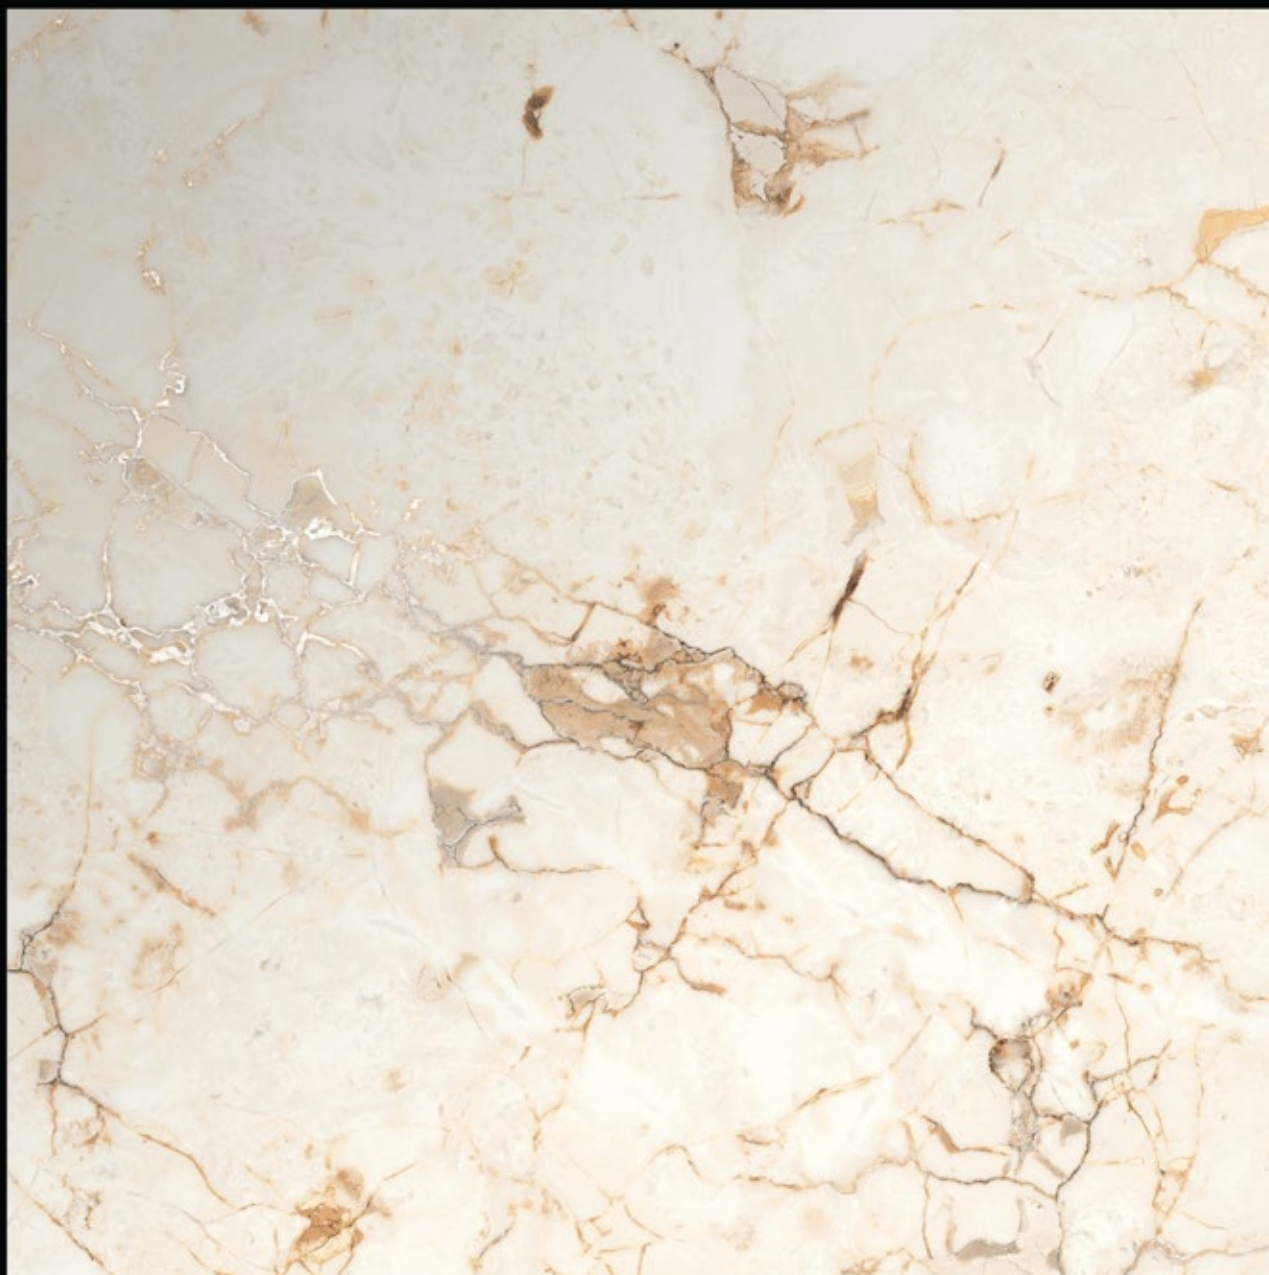

Carving
series

ROSSALIYA BROWN

300x | **600x** | **600x**
600mm | 600mm | 1200mm

Matt Finish | Random Design