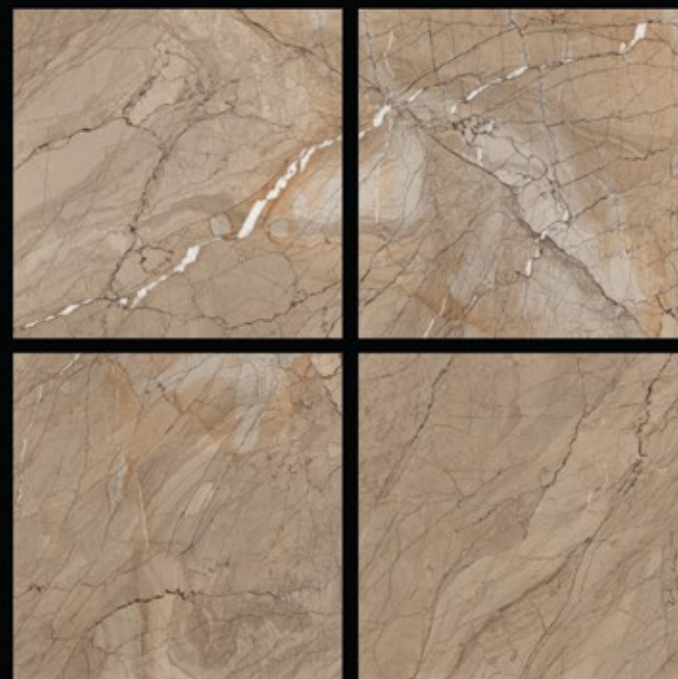

Carving
series

CAMPUS BROWN

300x | **600x** | **600x**
600mm | **600mm** | **1200mm**

Matt Finish | Random Design