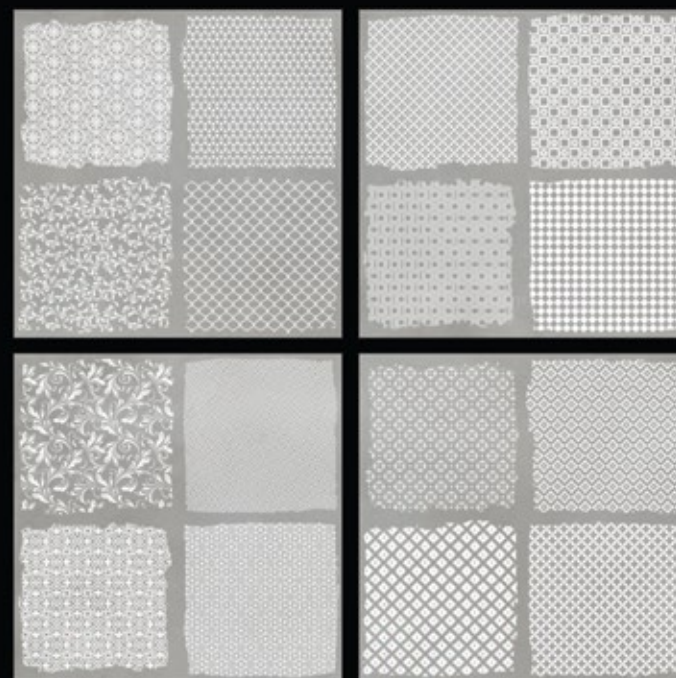

9021 DECOR

300x | **600x** | **600x**
600mm | 600mm | 1200mm

Matt Finish | Random Design