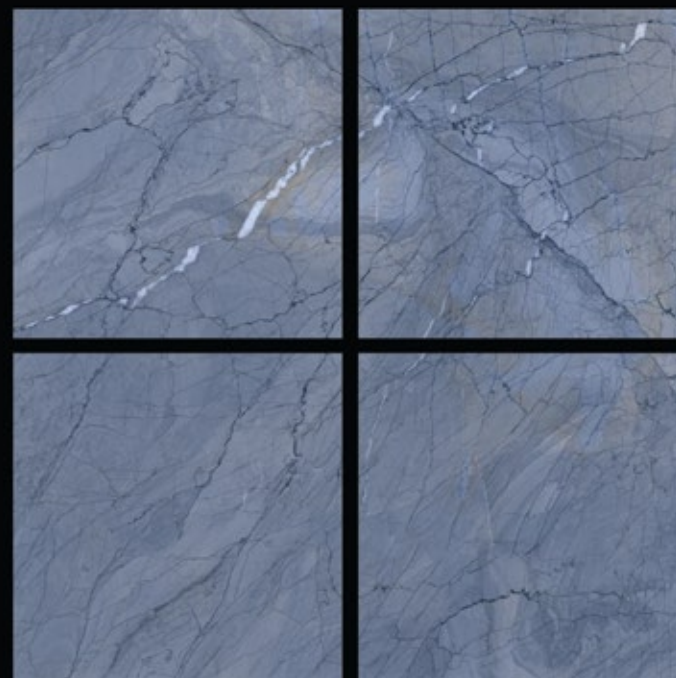

Carving
series

CAMPUS BLUE

300x | **600x** | **600x**
600mm | 600mm | 1200mm

Matt Finish | Random Design