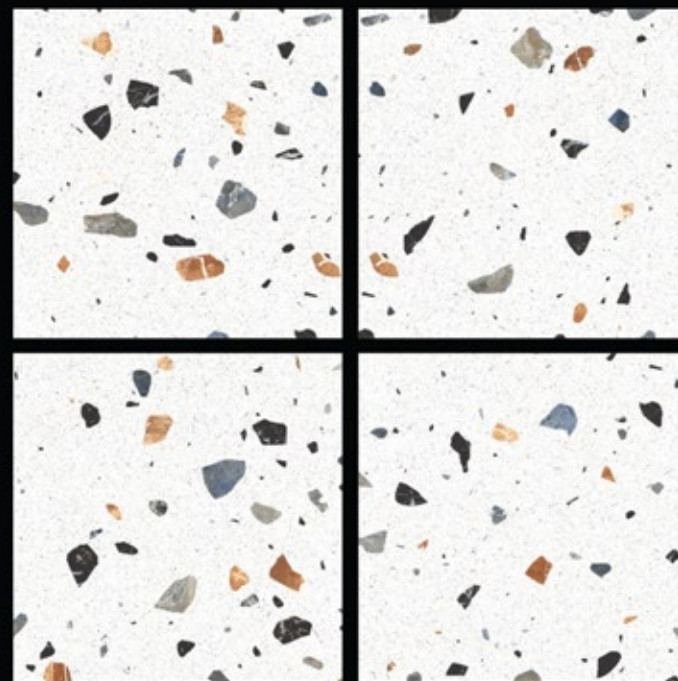

Carving
series

MARMOS MULTY

300x 600mm | 600x 600mm | 600x 1200mm

Matt Finish | Random Design