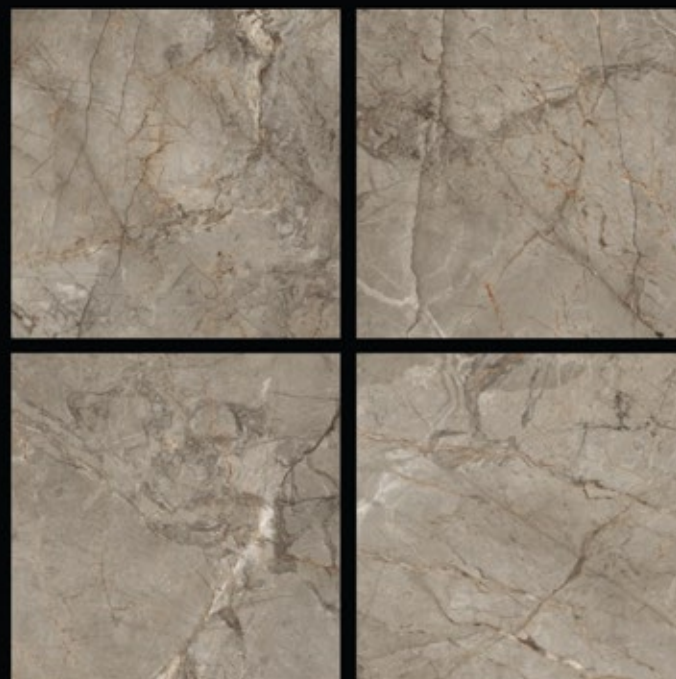

Carving
series

DOMINO NATURAL

300x | **600x** | **600x**
600mm | **600mm** | **1200mm**

Matt Finish | Random Design