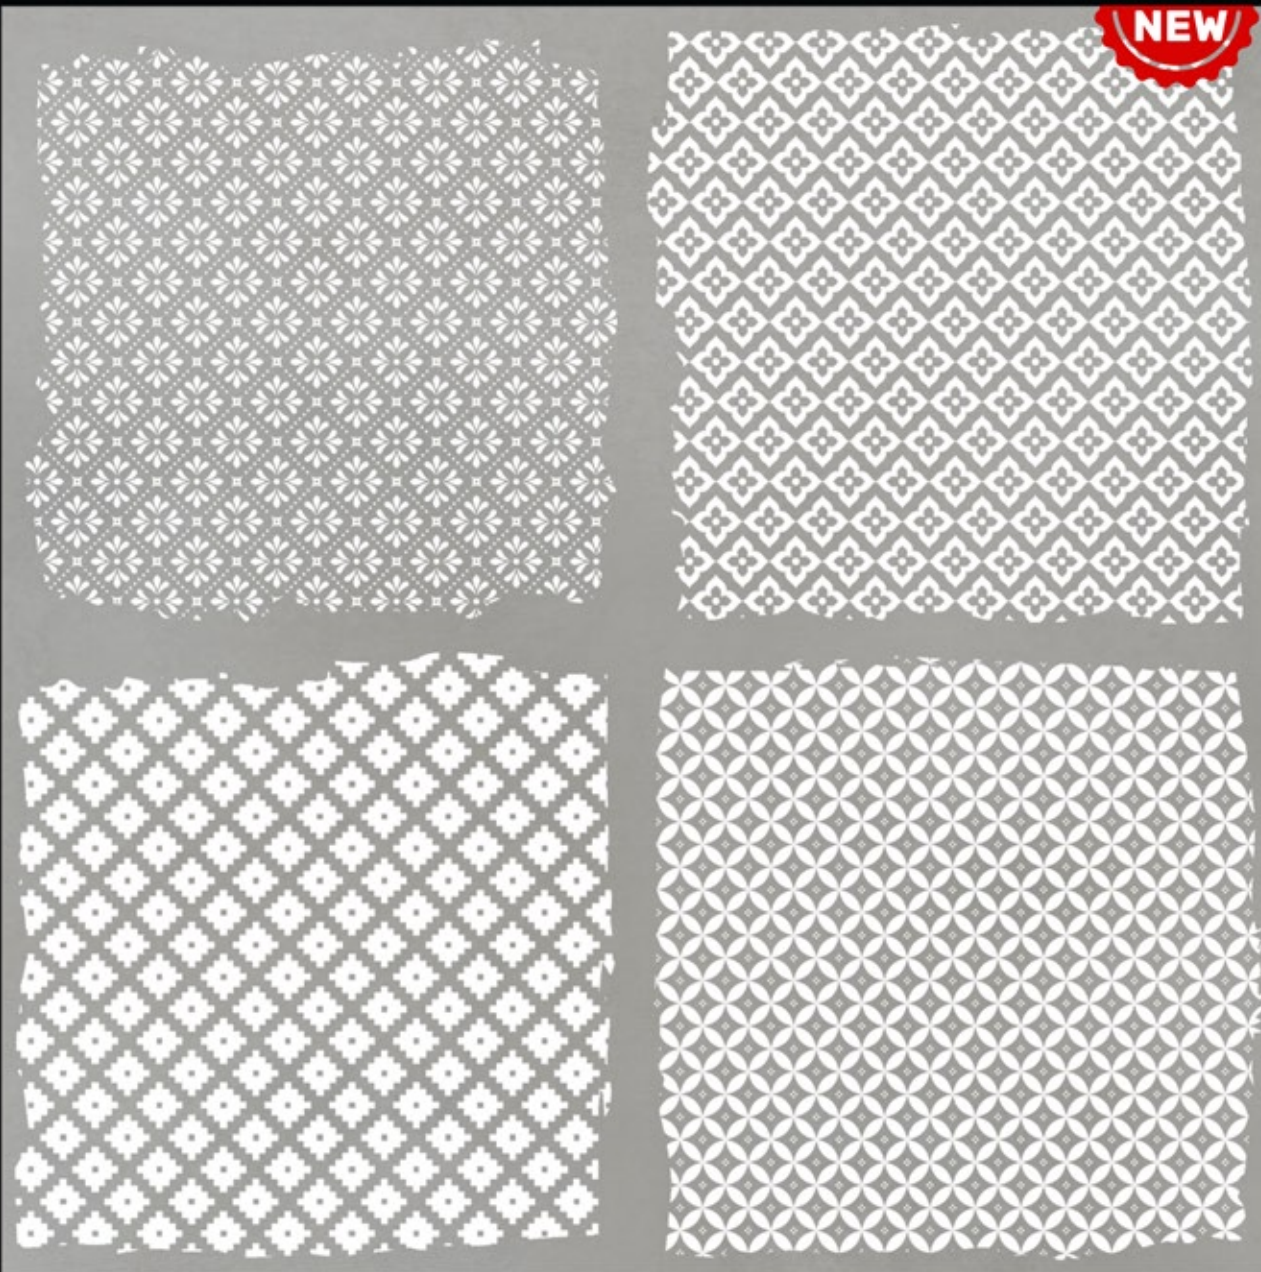

## 9025 BASE

**300x** | **600x** | **600x**  
600mm | 600mm | 1200mm

Matt Finish | Random Design

600x  
600mm

9025 BASE / 9025 DECOR

**Carving**  
series