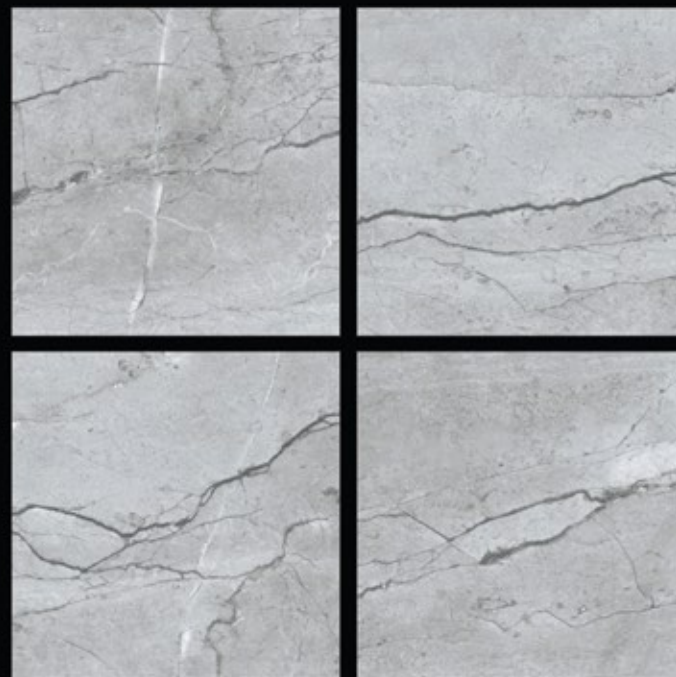

Carving
series

BIANCO ECLIPSE

300x
600mm | **600x**
600mm | **600x**
1200mm

Matt Finish | Random Design