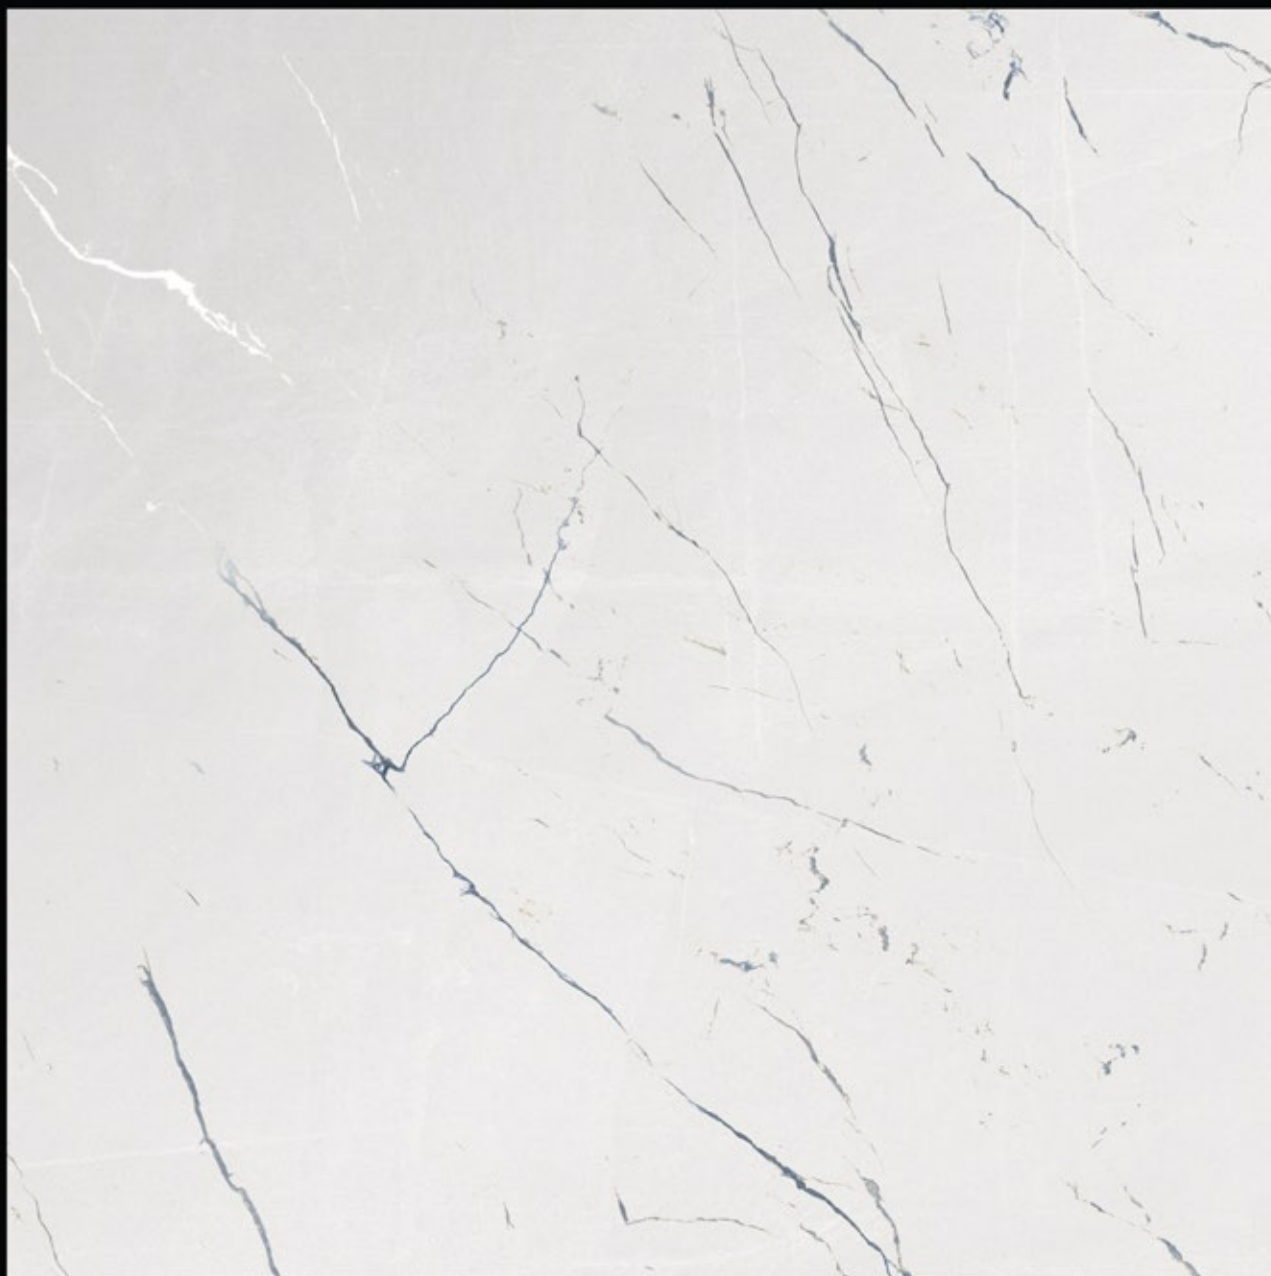

Carving
series

INNOVA BLUE

300x | **600x** | **600x**
600mm | 600mm | 1200mm

Matt Finish | Random Design