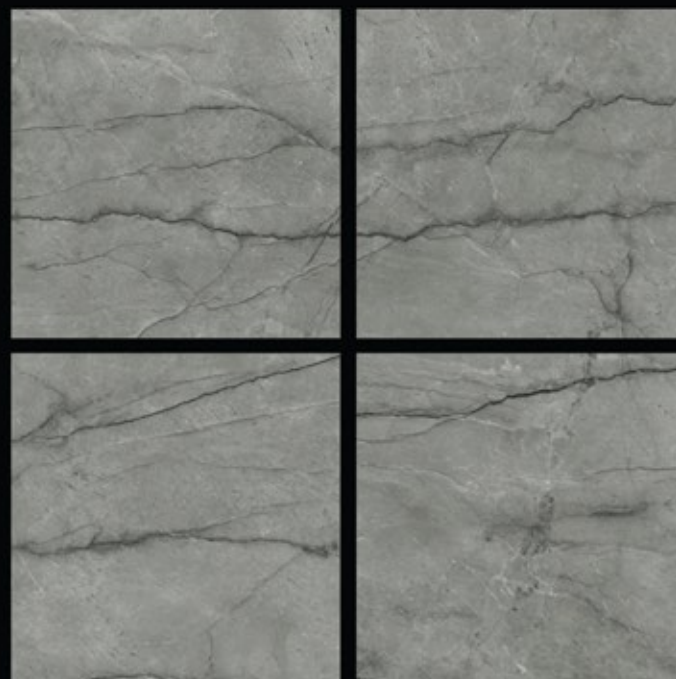

Carving
series

HARMS GREY

300x | **600x** | **600x**
600mm | 600mm | 1200mm

Matt Finish | Random Design