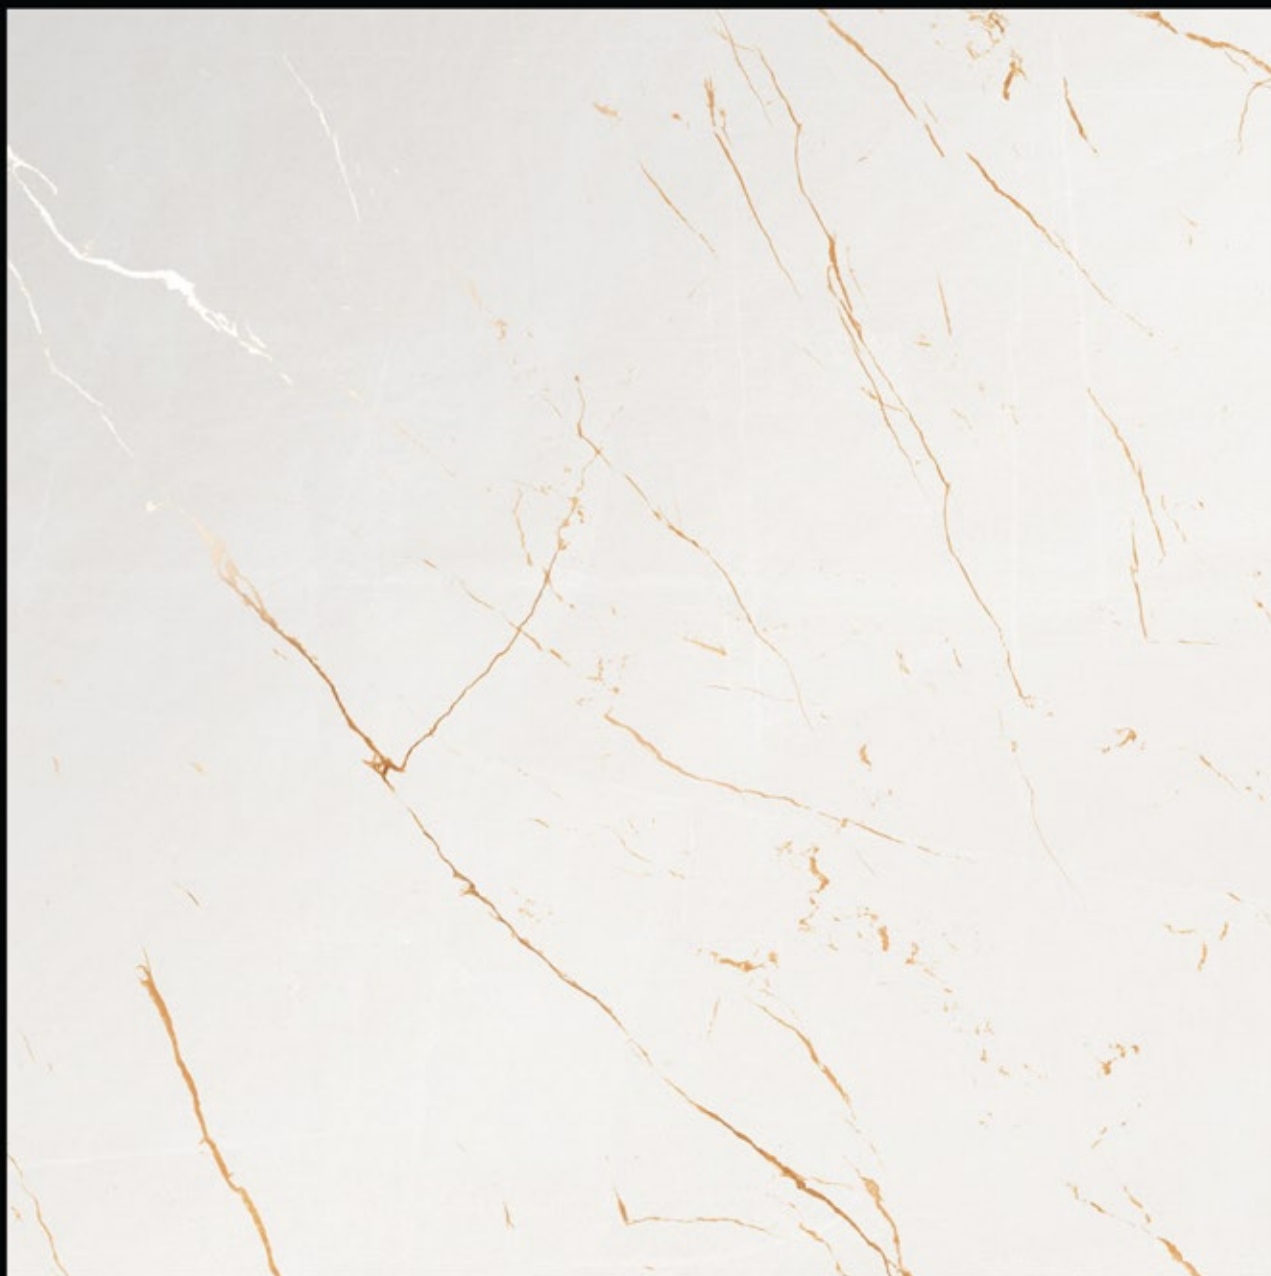

## INNOVA ORANGE

**300x** | **600x** | **600x**  
600mm | 600mm | 1200mm

Matt Finish | Random Design

600x  
600mm | INNOVA ORANGE

**Carving**  
series