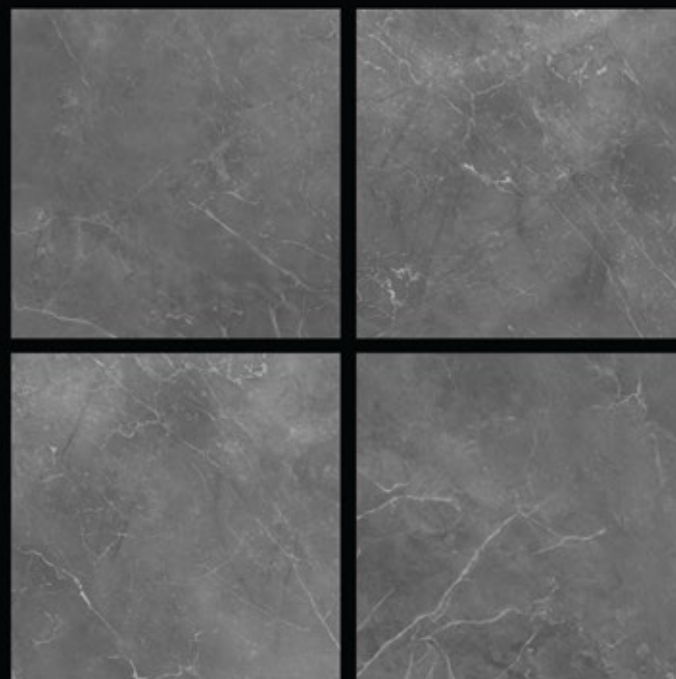

Carving
series

SEDUS GREY

300x | **600x** | **600x**
600mm | **600mm** | **1200mm**

Matt Finish | Random Design