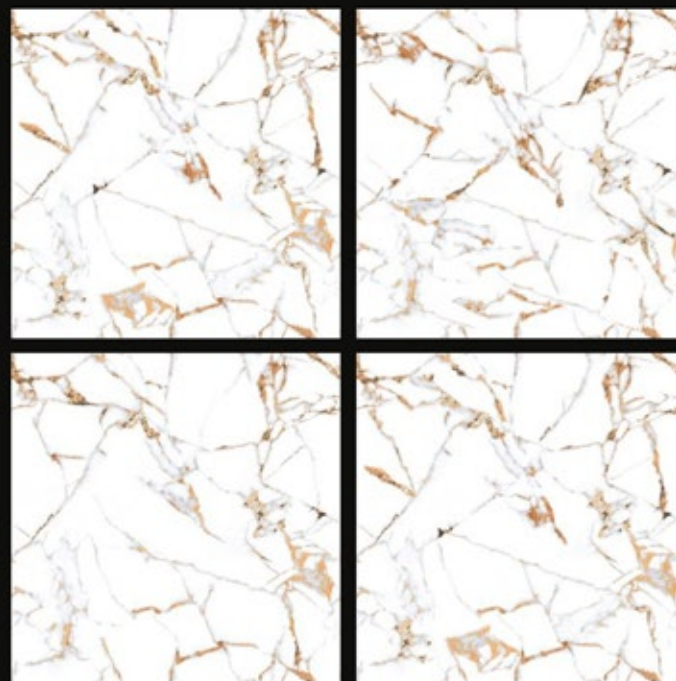

SENTILA GRIS

ENDLESS
series

SONATA GOLD

300x 600mm | 600x 600mm | 600x 1200mm

Glossy Finish | **Random** Design

ENDLESS
series

SPARKLE BEIGE

300x 600mm | 600x 600mm | 600x 1200mm