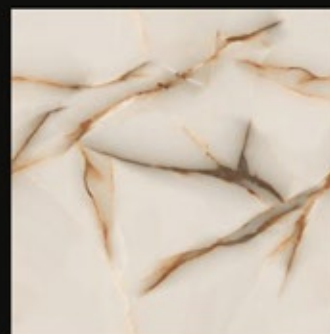

ENDLESS
series

ELEGANCE ONIX

300x 600mm | 600x 600mm | 600x 1200mm

Glossy Finish | **Random** Design