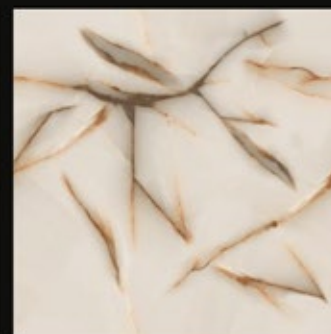

ENDLESS
series

ELEGANCE ONIX

300x 600mm | 600x 600mm | 600x 1200mm

Glossy Finish | **Random** Design