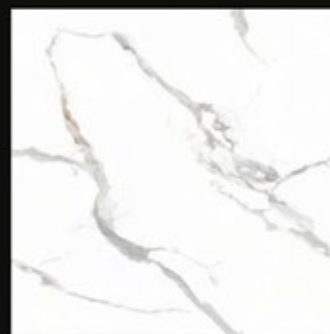

600x
600mm

LUCAS WHITE

ENDLESS
series

SPENIL STATUARIO

300x 600mm | 600x 600mm | 600x 1200mm

Glossy Finish | **Random** Design

ENDLESS
series

STATUARIO SLATO