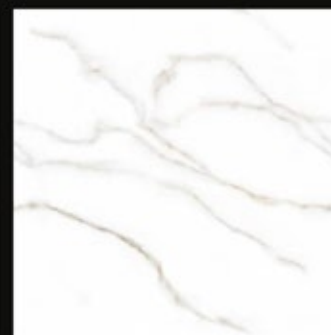

ENDLESS
series

THENOS WHITE

300x 600mm | 600x 600mm | 600x 1200mm

Glossy Finish | **Random** Design