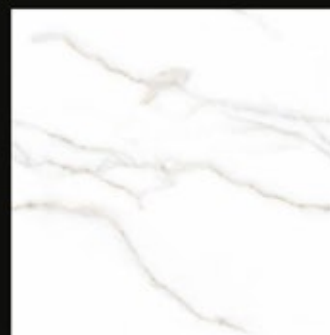

ENDLESS
series

THENOS WHITE

300x 600mm | 600x 600mm | 600x 1200mm

Glossy Finish | **Random** Design