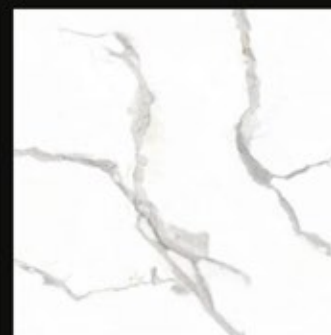

600x
600mm

LUCAS WHITE

ENDLESS
series

SPENIL STATUARIO

300x 600mm | 600x 600mm | 600x 1200mm

Glossy Finish | **Random** Design

ENDLESS
series

STATUARIO SLATO