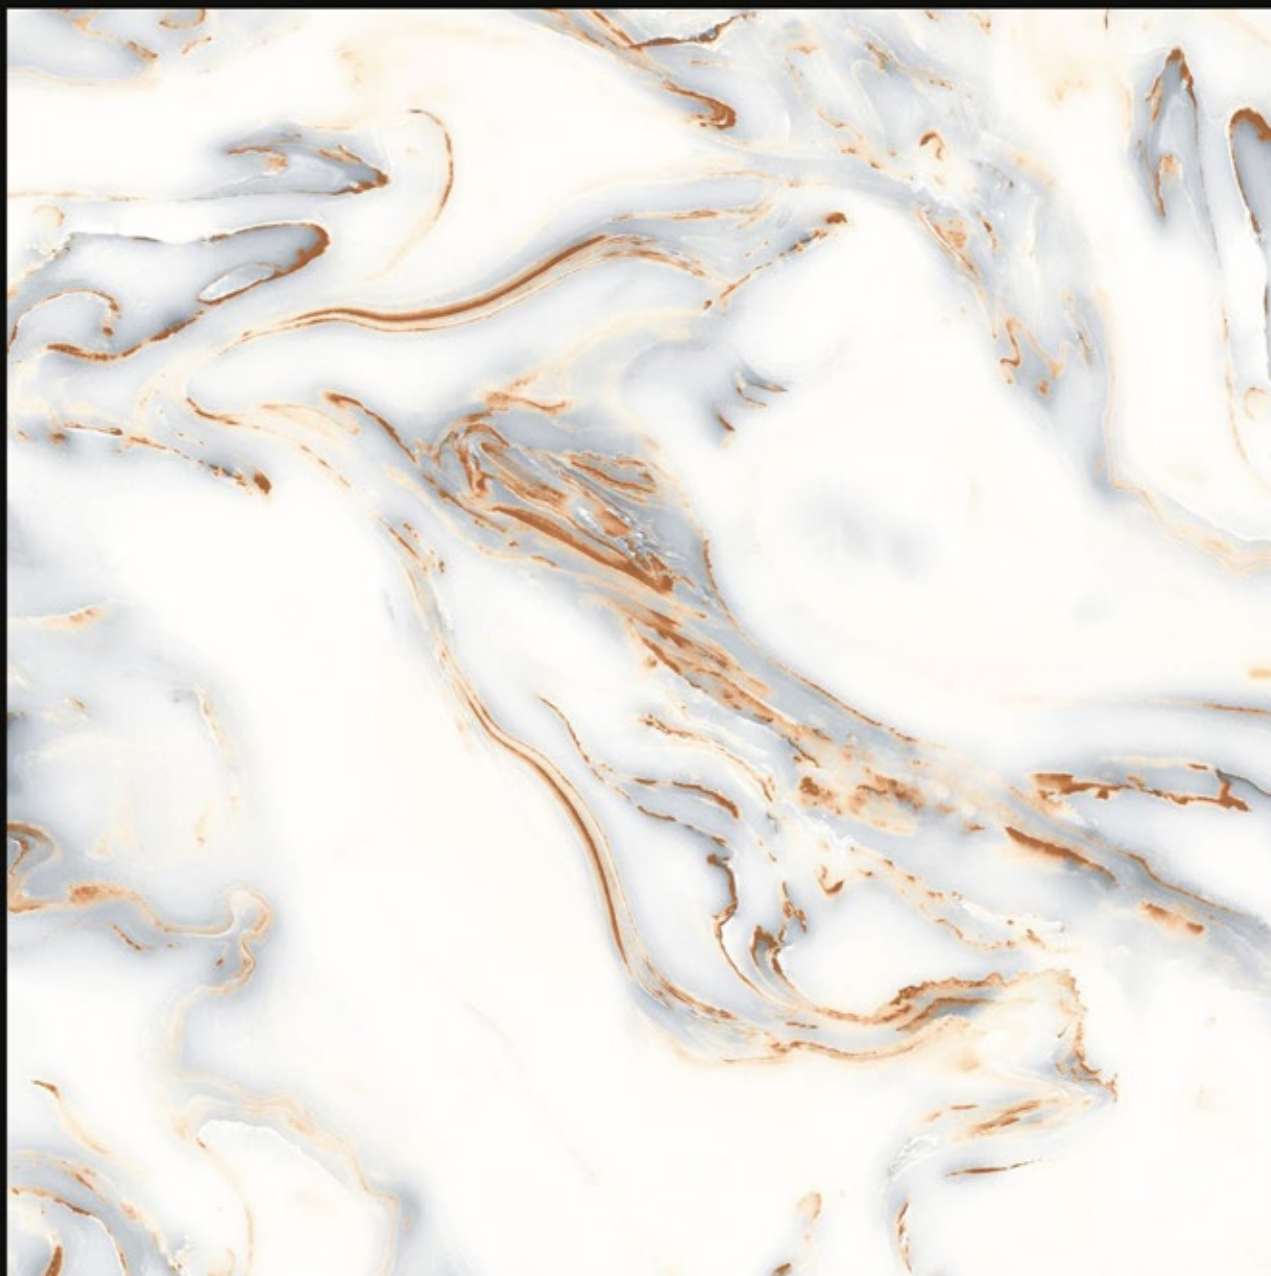

Glôssy
series

LOUDY WHITE

300x
600mm | 600x
600mm | 600x
1200mm

Glossy Finish | **Random** Design