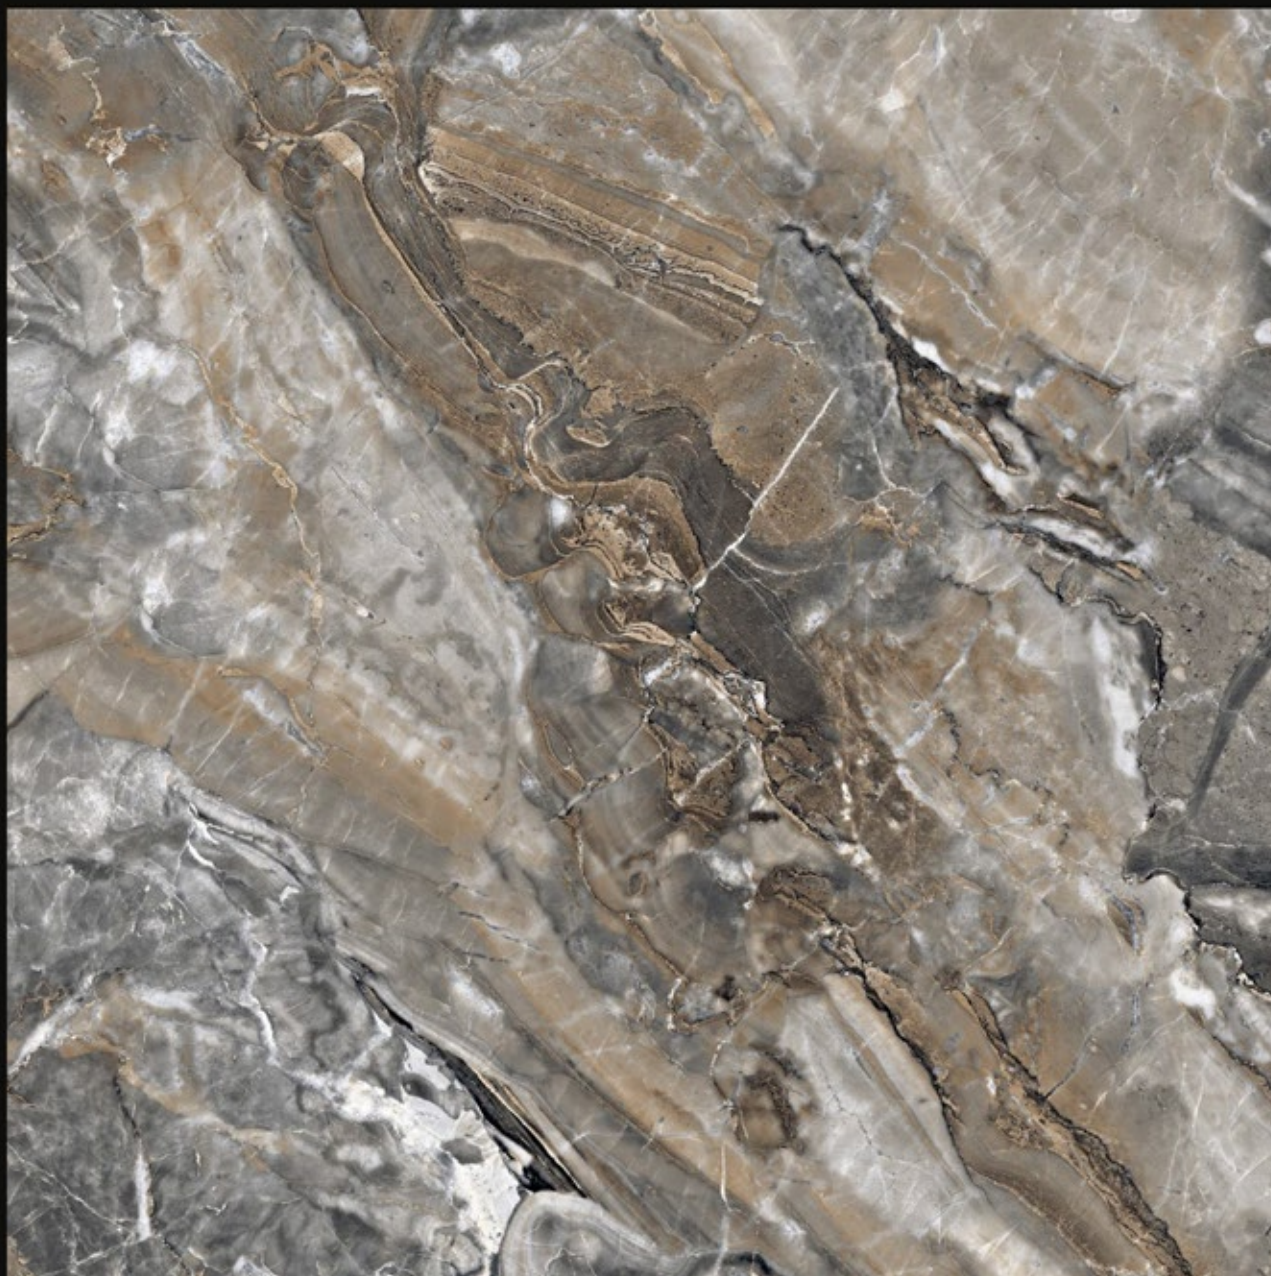

300x
600mm | 600x
600mm | 600x
1200mm

Glossy Finish | **Random** Design

600x
600mm

FEATHER WHITE

Glôssy
series

FONTANA NERO

300x
600mm | 600x
600mm | 600x
1200mm

Glossy Finish | **Random** Design