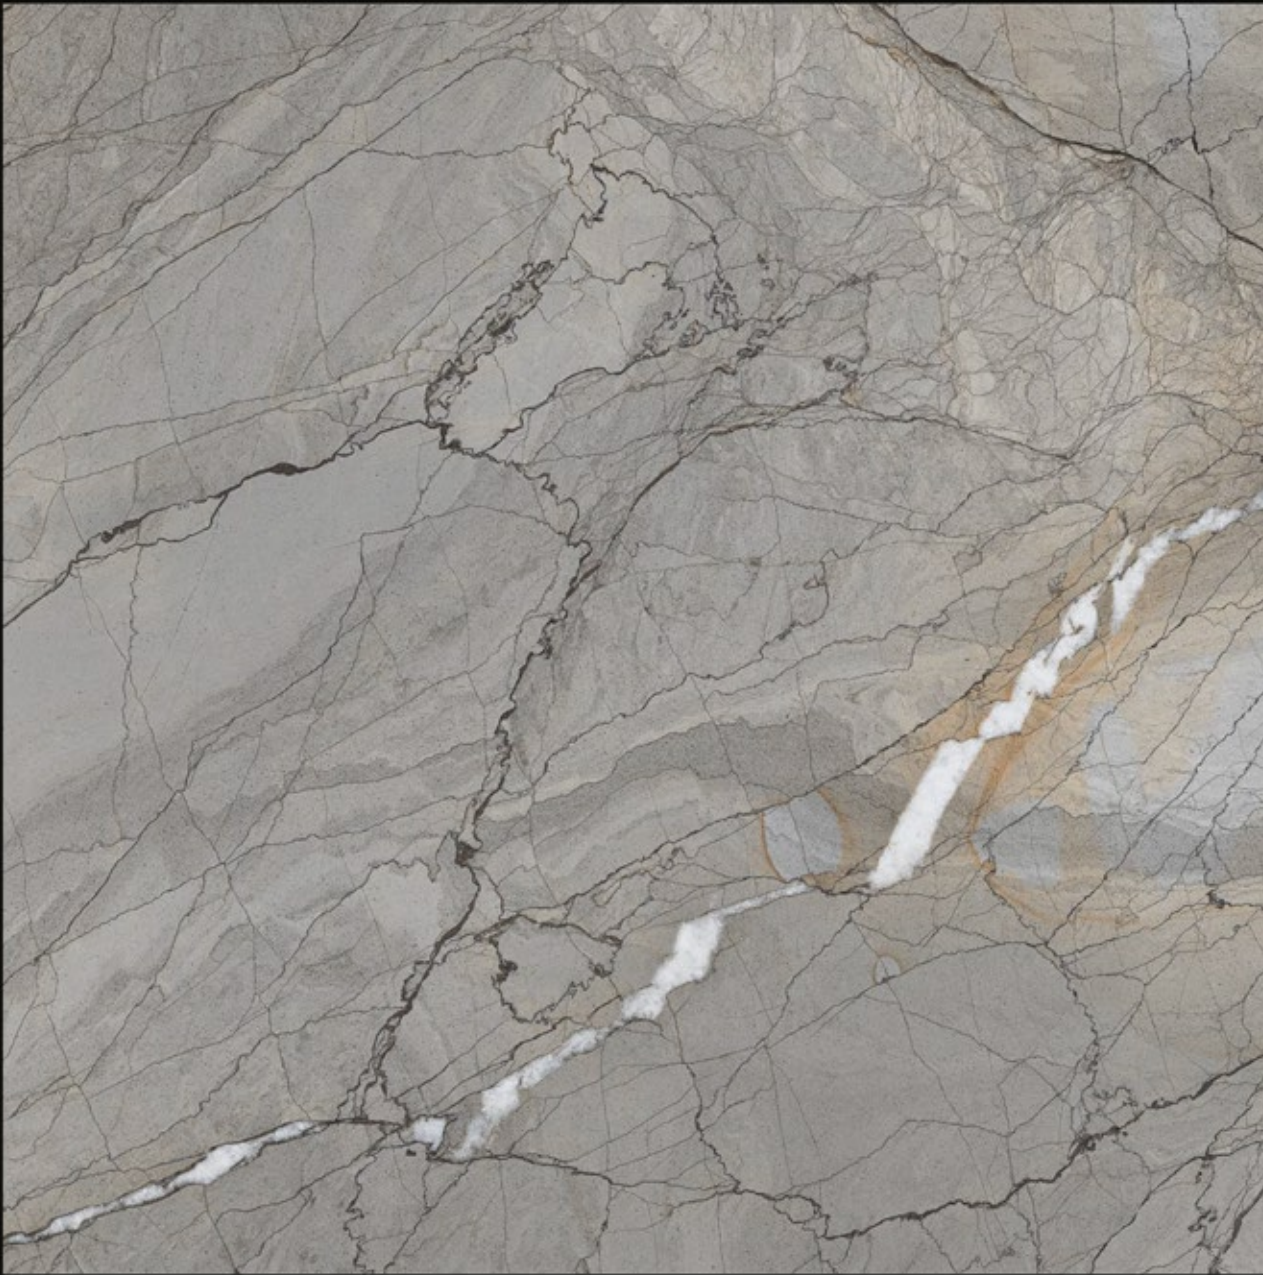

Glôssy
series

CAMPUS NERO

300x
600mm | 600x
600mm | 600x
1200mm

Glossy Finish | **Random** Design