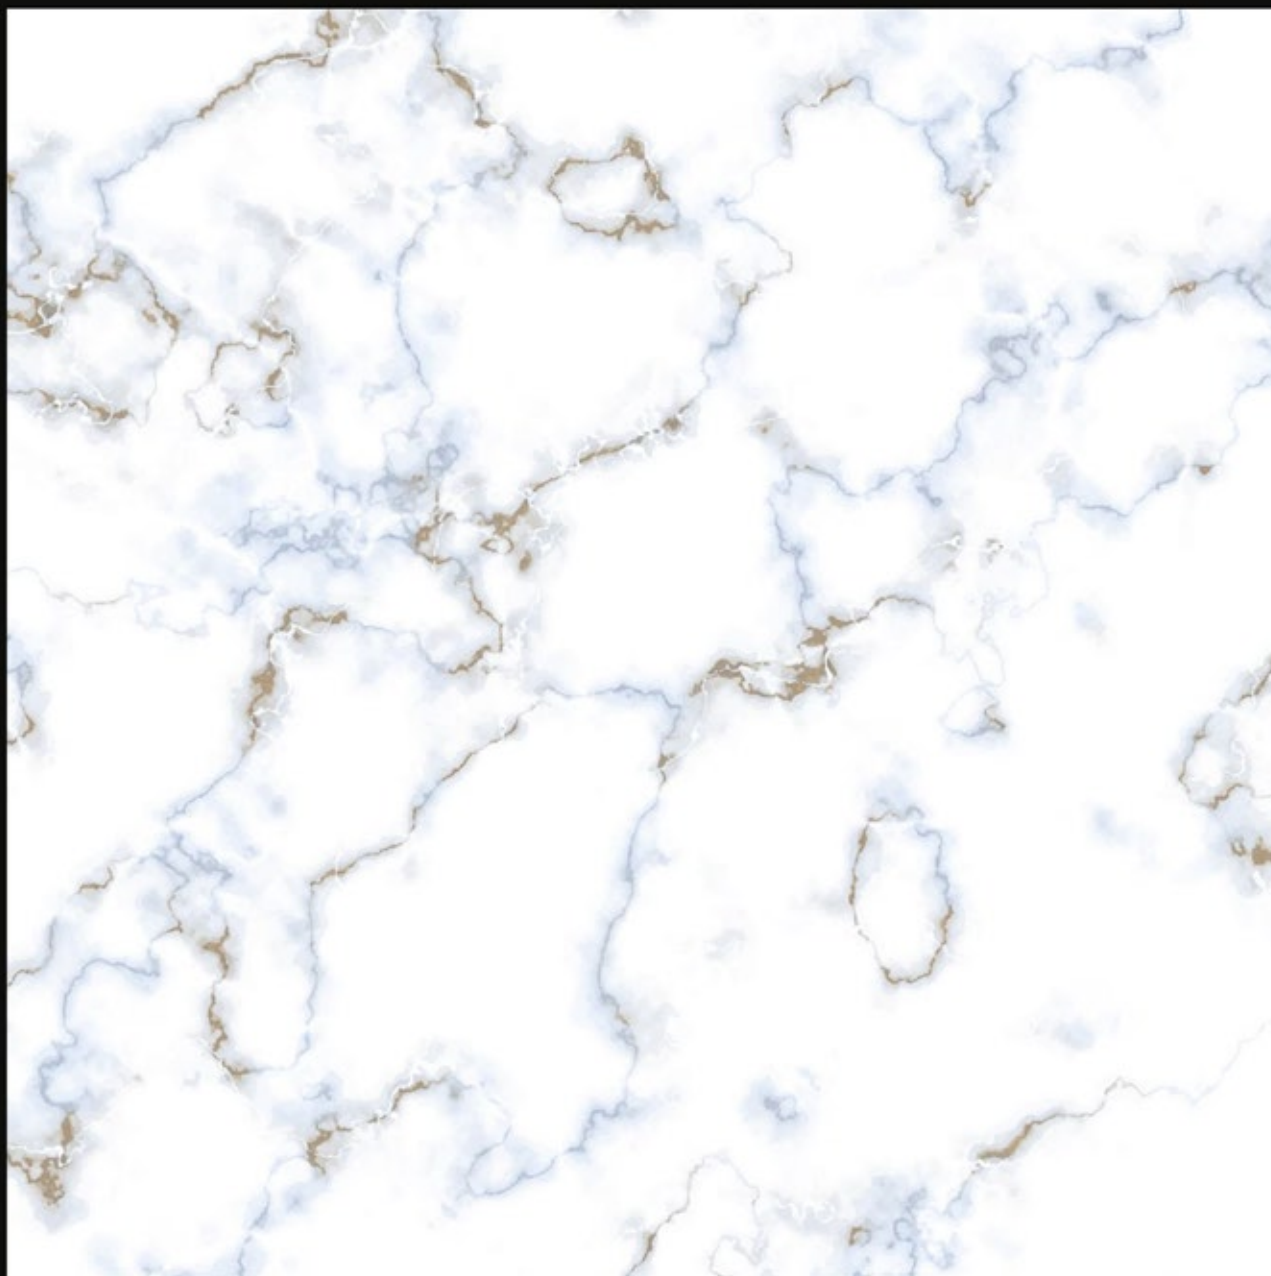

Glôssy
series

ICE BLUE

300x
600mm | 600x
600mm | 600x
1200mm

Glossy Finish | **Random** Design

Glôssy
series

ELECTRA WHITE

300x 600mm | 600x 600mm | 600x 1200mm

Glossy Finish | **Random** Design