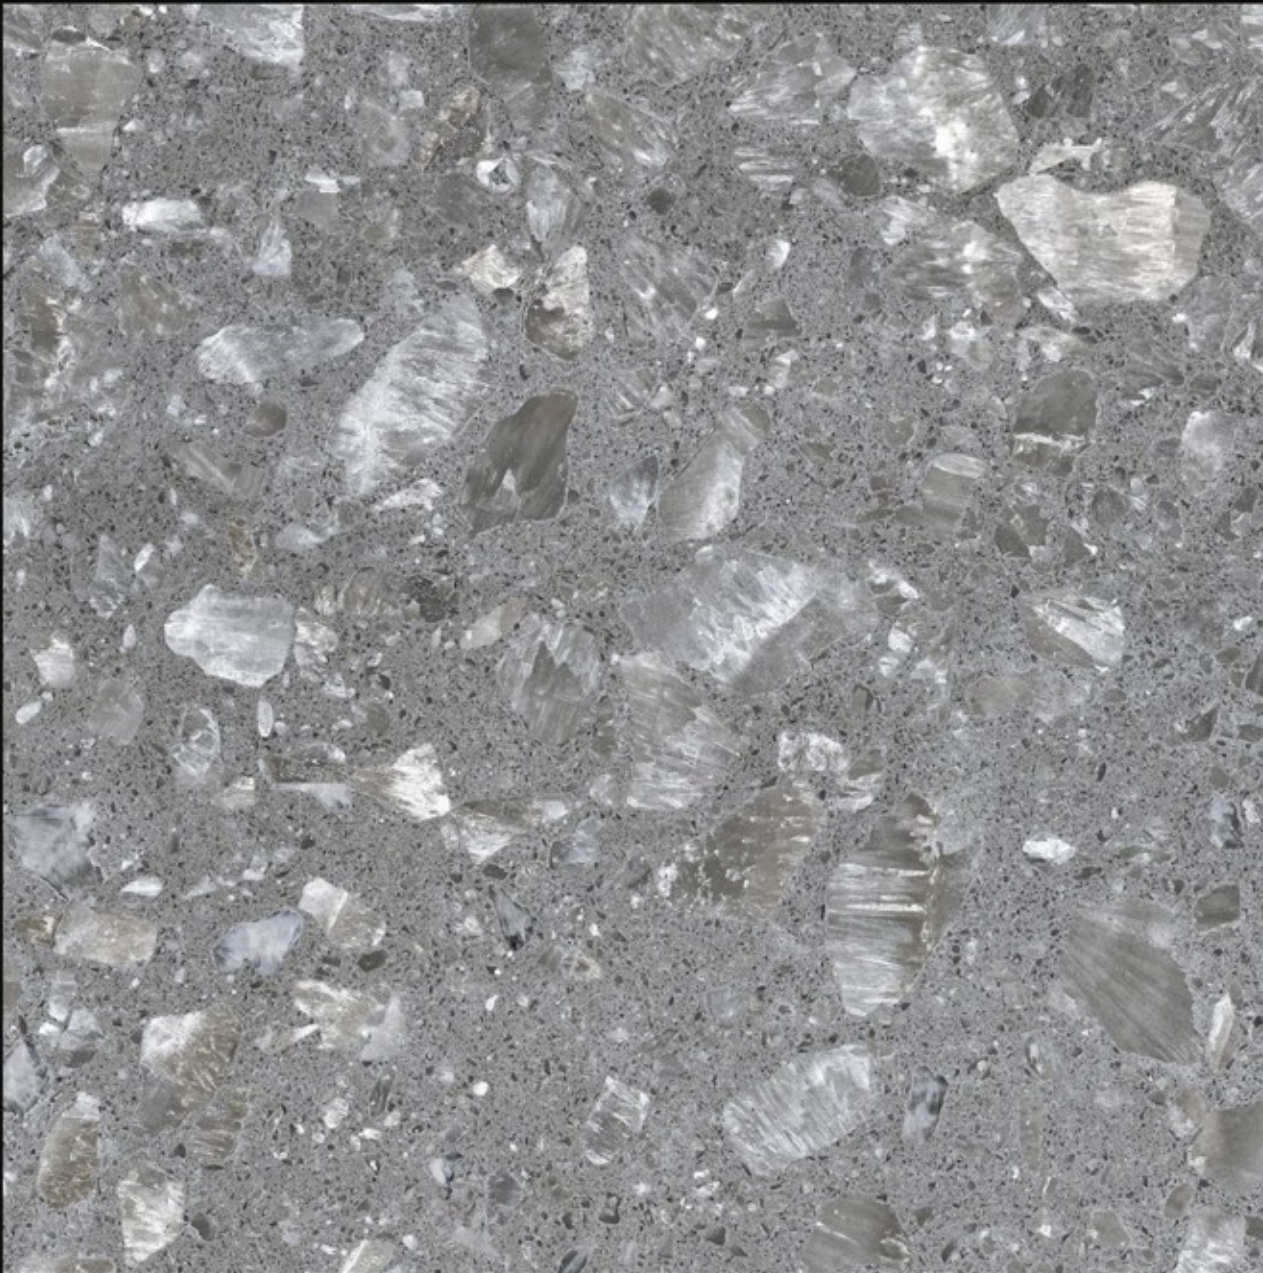

Glôssy
series

BRICKSTONE GREY

300x
600mm

600x
600mm

600x
1200mm

Glossy Finish | **Random** Design