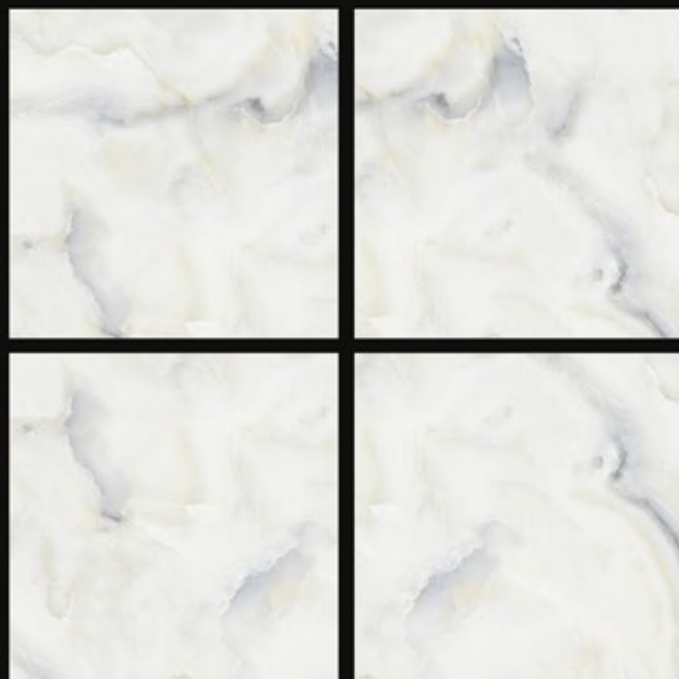

Glôssy
series

DOVE ONIX

300x
600mm | 600x
600mm | 600x
1200mm

Glossy Finish | **Random** Design