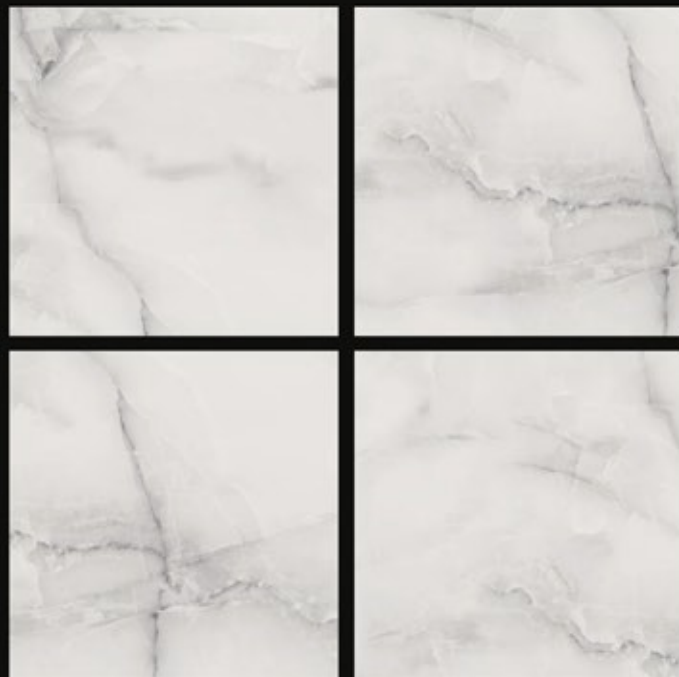

Glôssy
series

FORMOSA GREY

300x
600mm | 600x
600mm | 600x
1200mm

Glossy Finish | **Random** Design