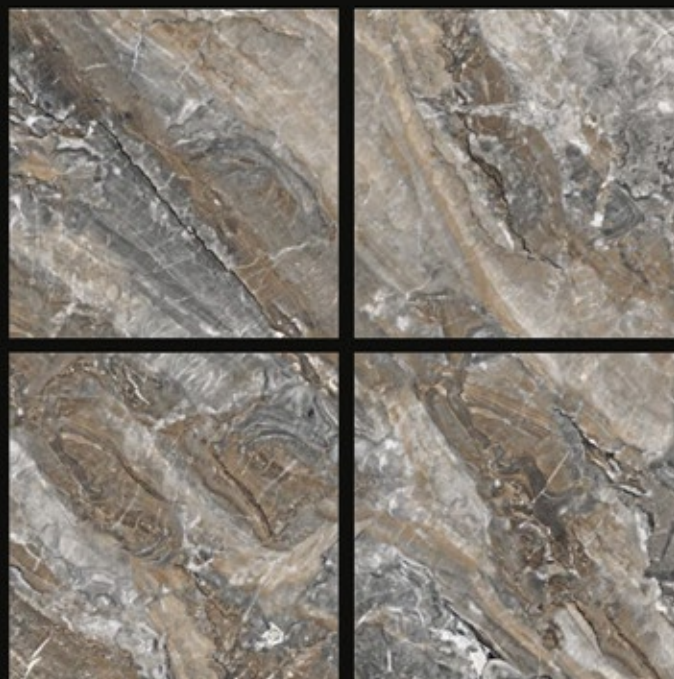

300x
600mm | 600x
600mm | 600x
1200mm

Glossy Finish | **Random** Design

600x
600mm

FEATHER WHITE

Glôssy
series

FONTANA NERO

300x
600mm | 600x
600mm | 600x
1200mm

Glossy Finish | **Random** Design