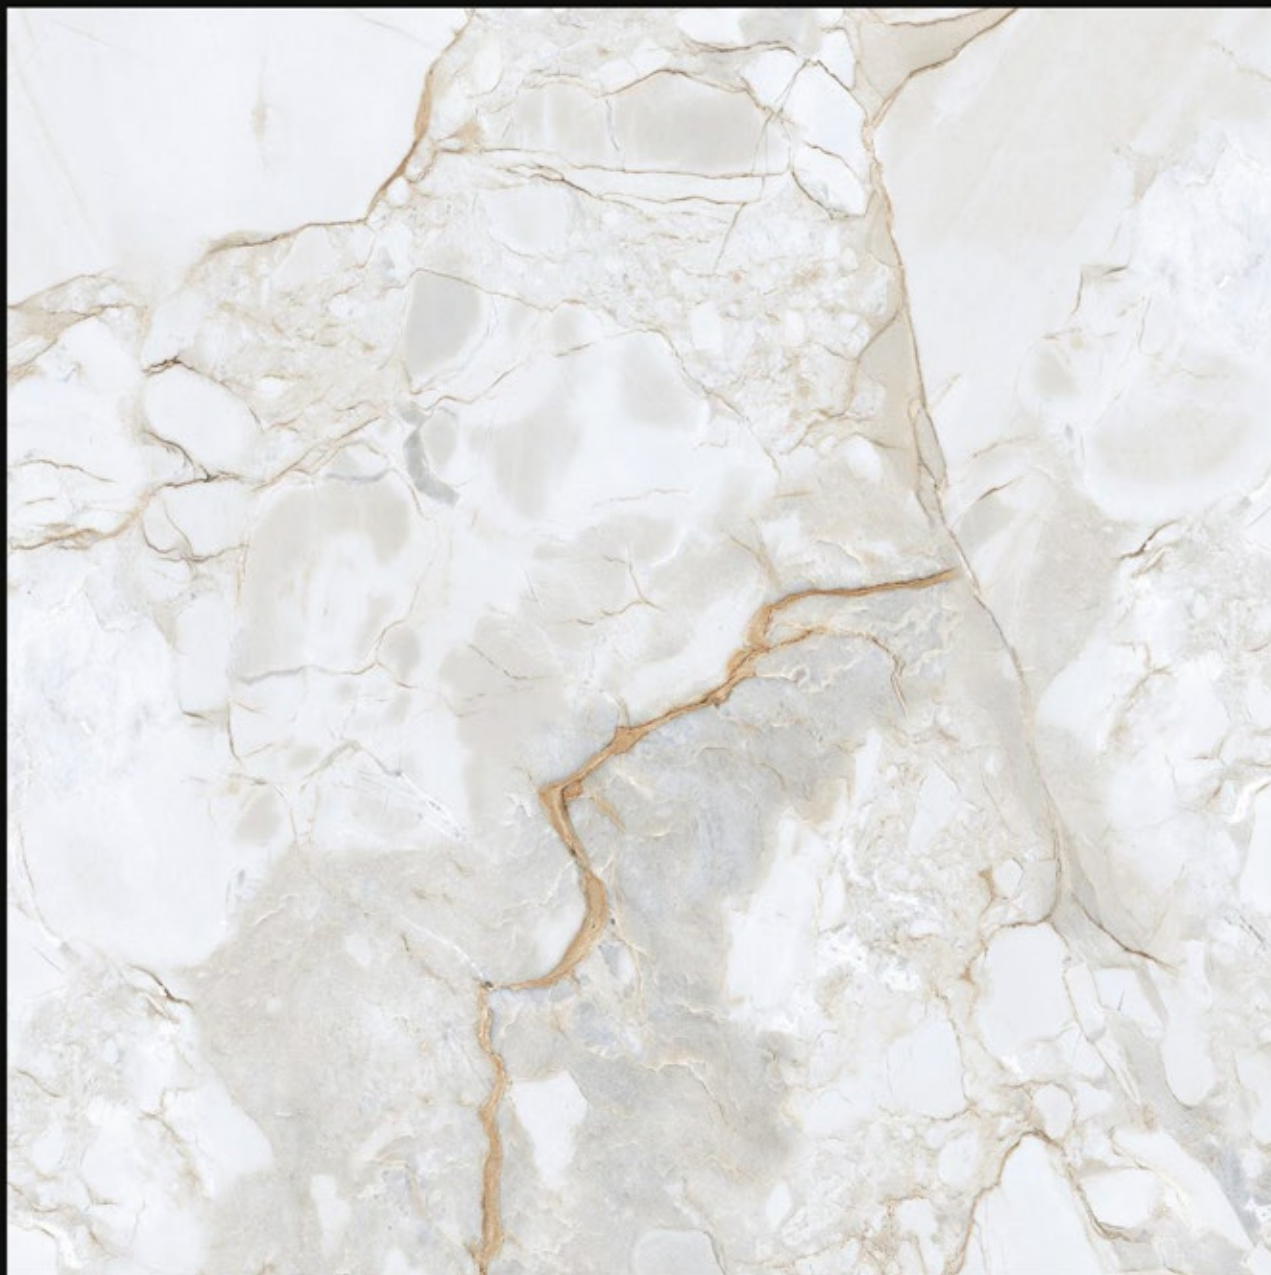

## KRONOS CREMA

300x  
600mm | 600x  
600mm | 600x  
1200mm

**Glossy** Finish | **Random** Design

**Glôssy**  
series