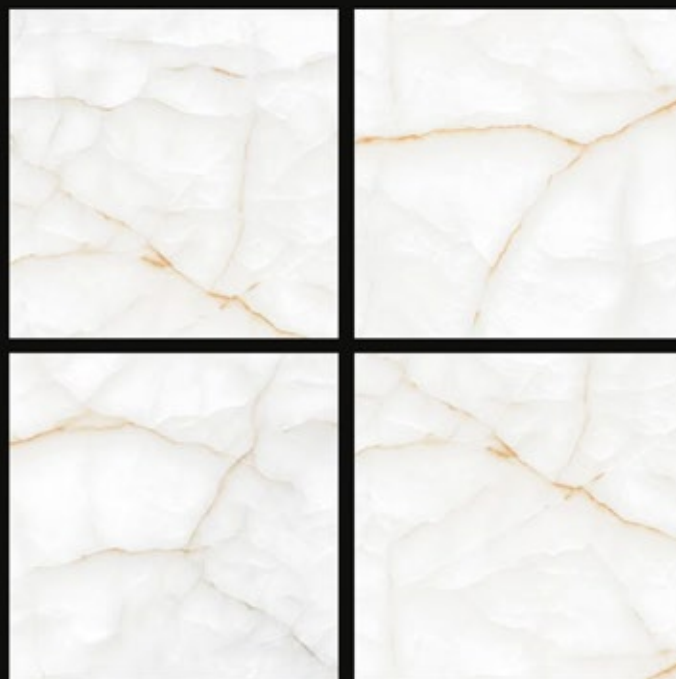

Glôssy
series

KINDER GOLD

300x 600mm | 600x 600mm | 600x 1200mm

Glossy Finish | **Random** Design