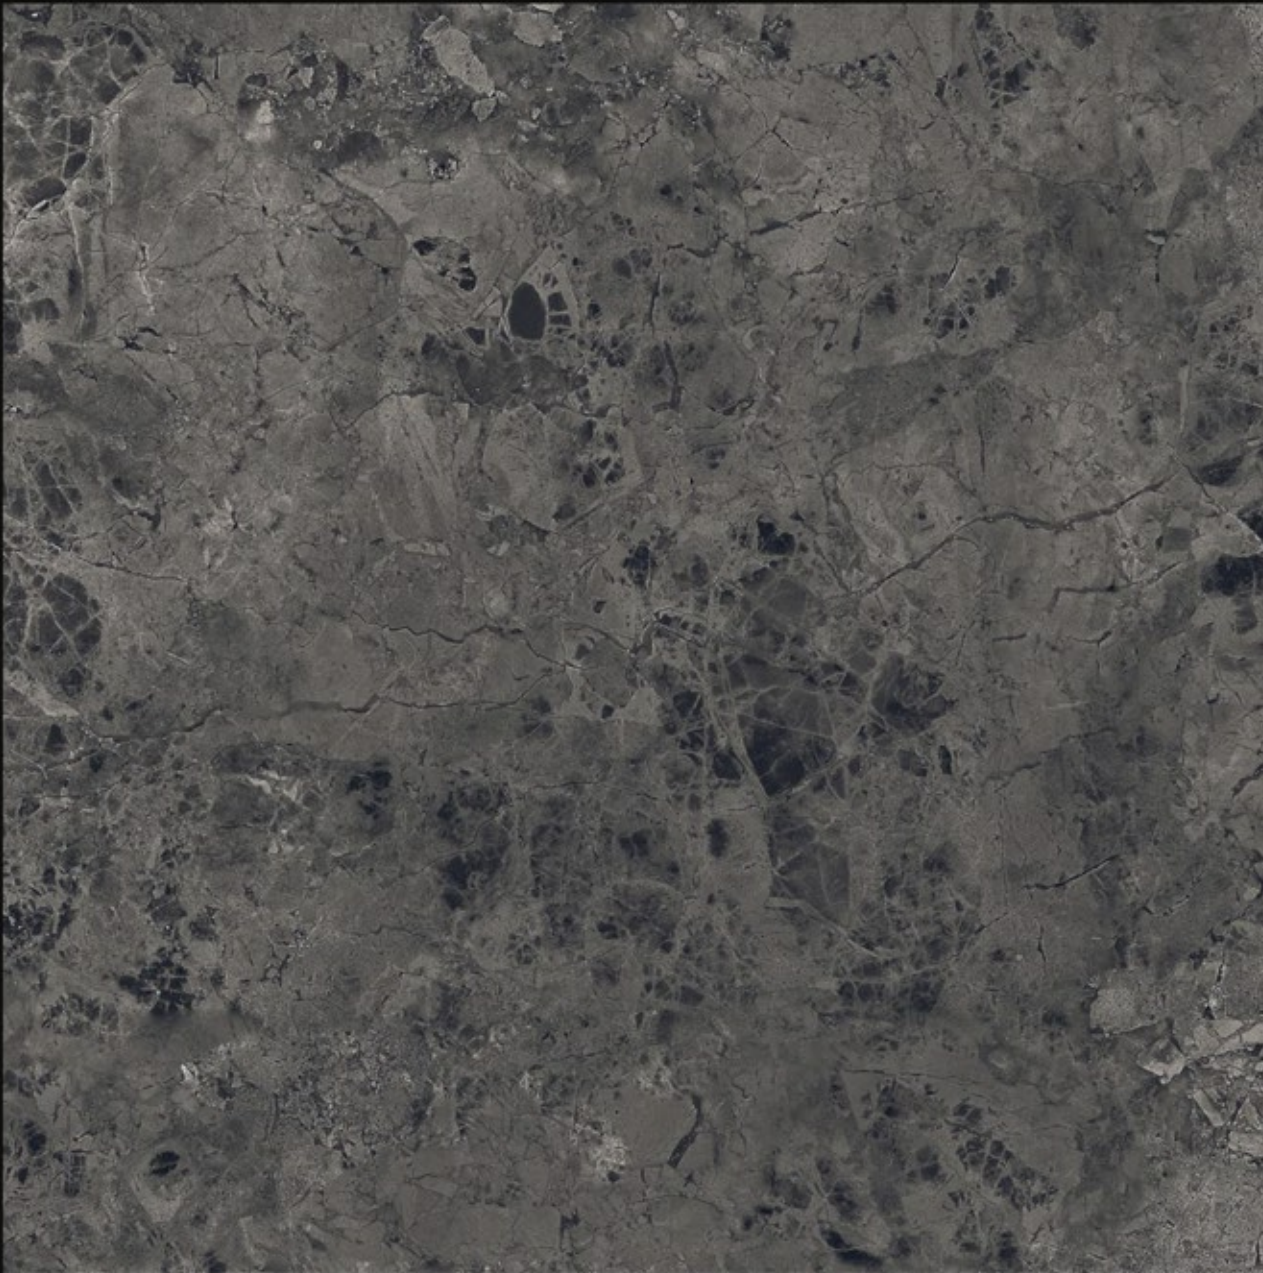

Glôssy
series

NEXO NERO

300x
600mm | 600x
600mm | 600x
1200mm

Glossy Finish | **Random** Design