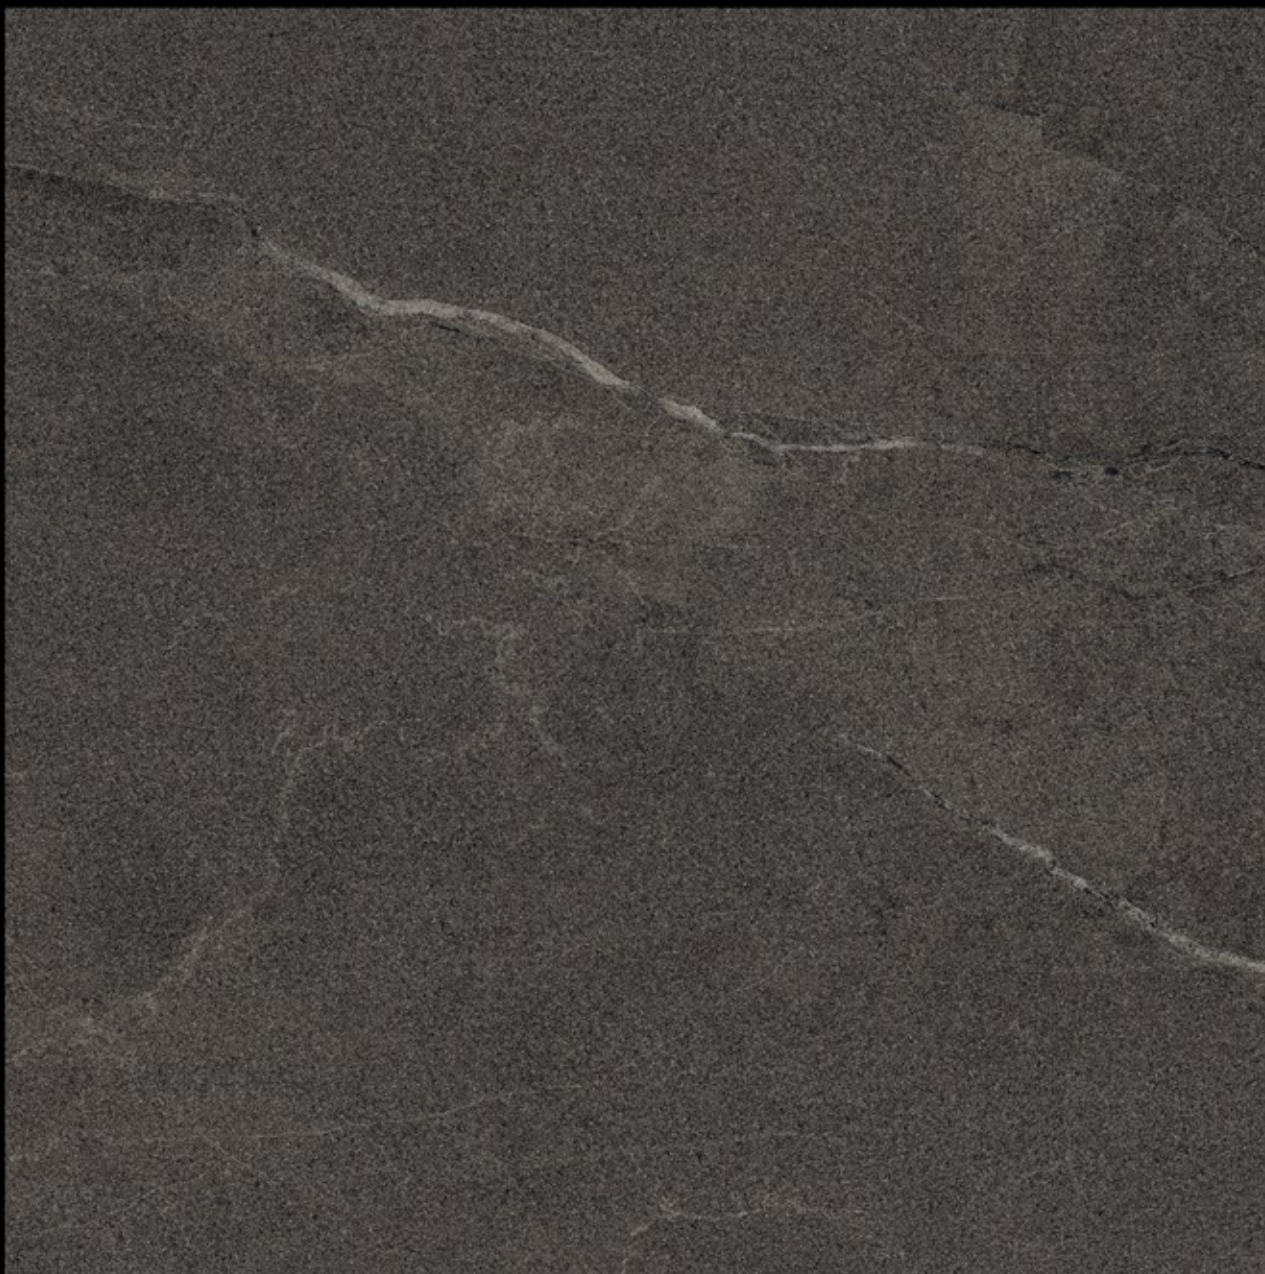

Matt
series

GLACIER NERO

300x
600mm | 600x
600mm | 600x
1200mm

Matt Finish | **Random** Design