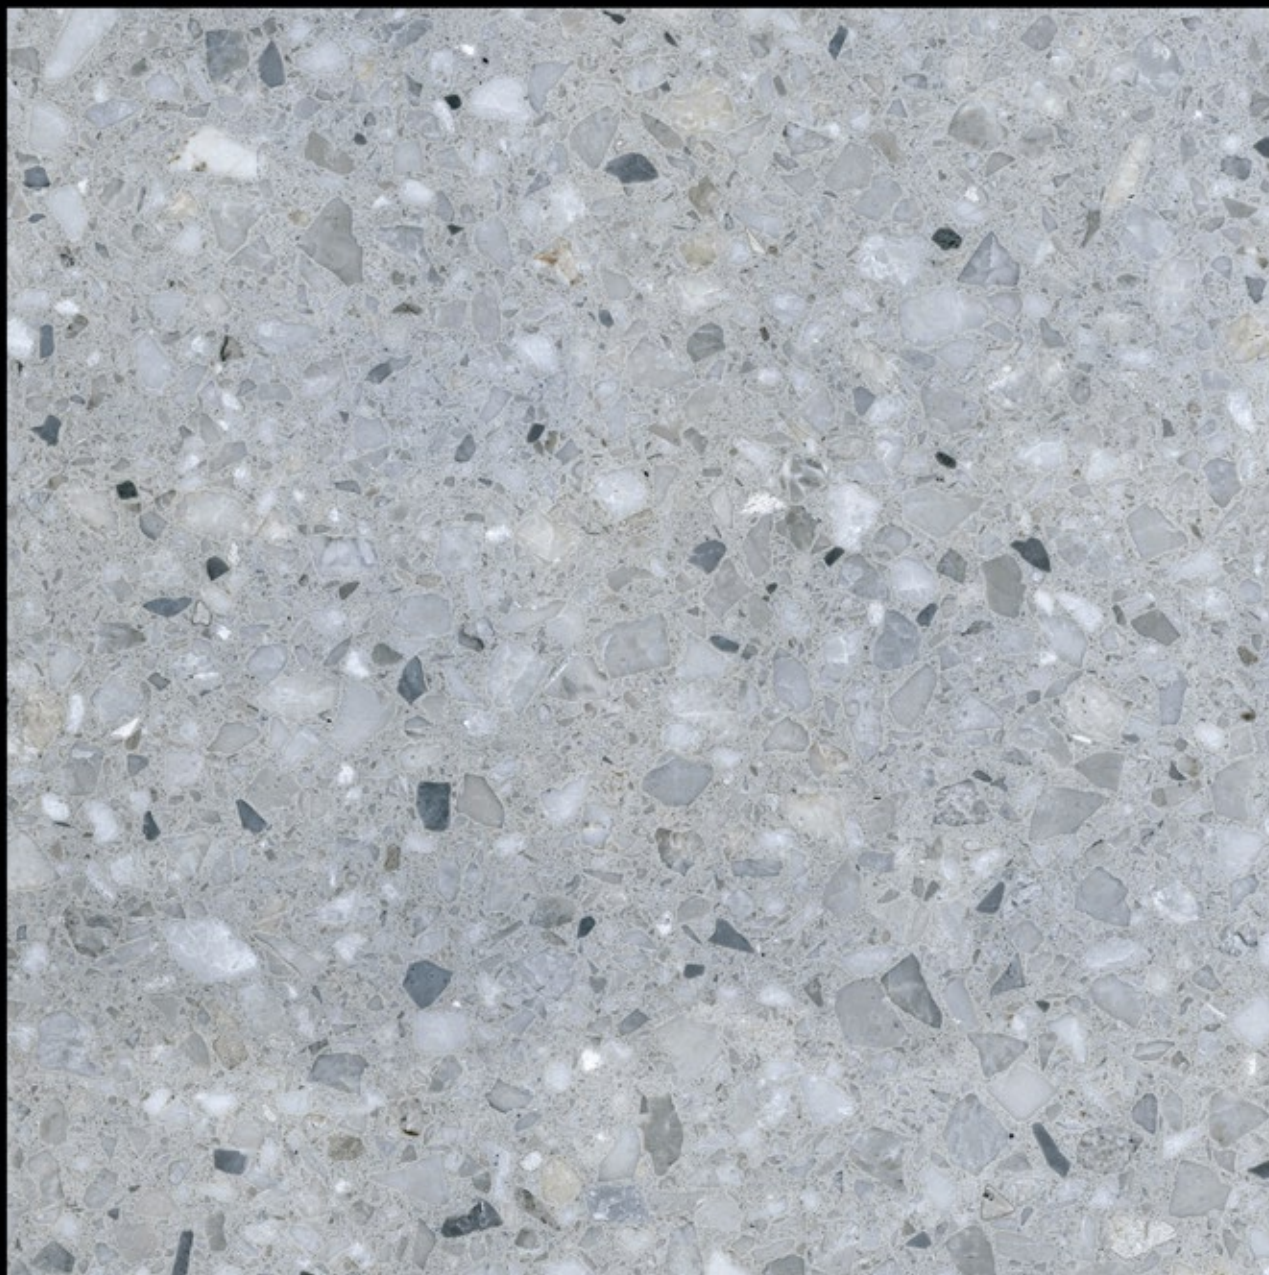

Matt
series

TERRAZZO GRIS

300x 600mm | 600x 600mm | 600x 1200mm

Matt Finish | **Random** Design