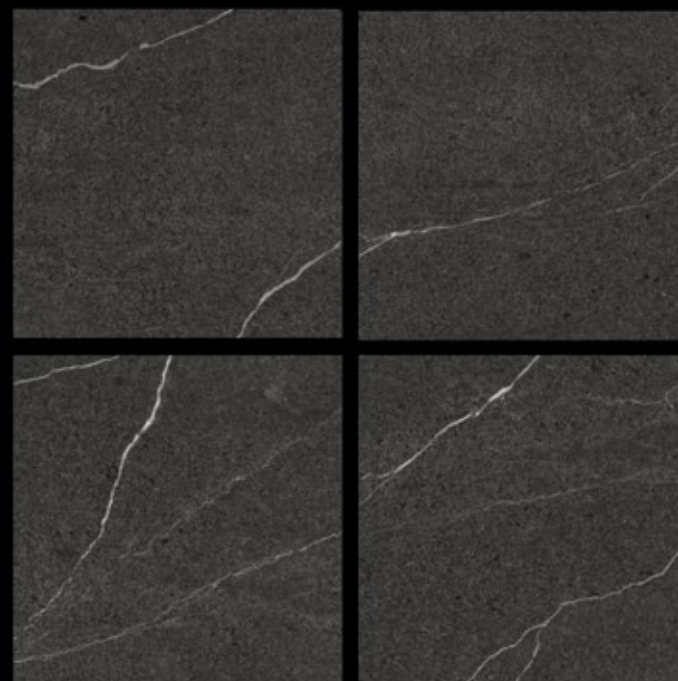

Matt
series

ALEXA NERO

300x
600mm | 600x
600mm | 600x
1200mm

Matt Finish | **Random** Design