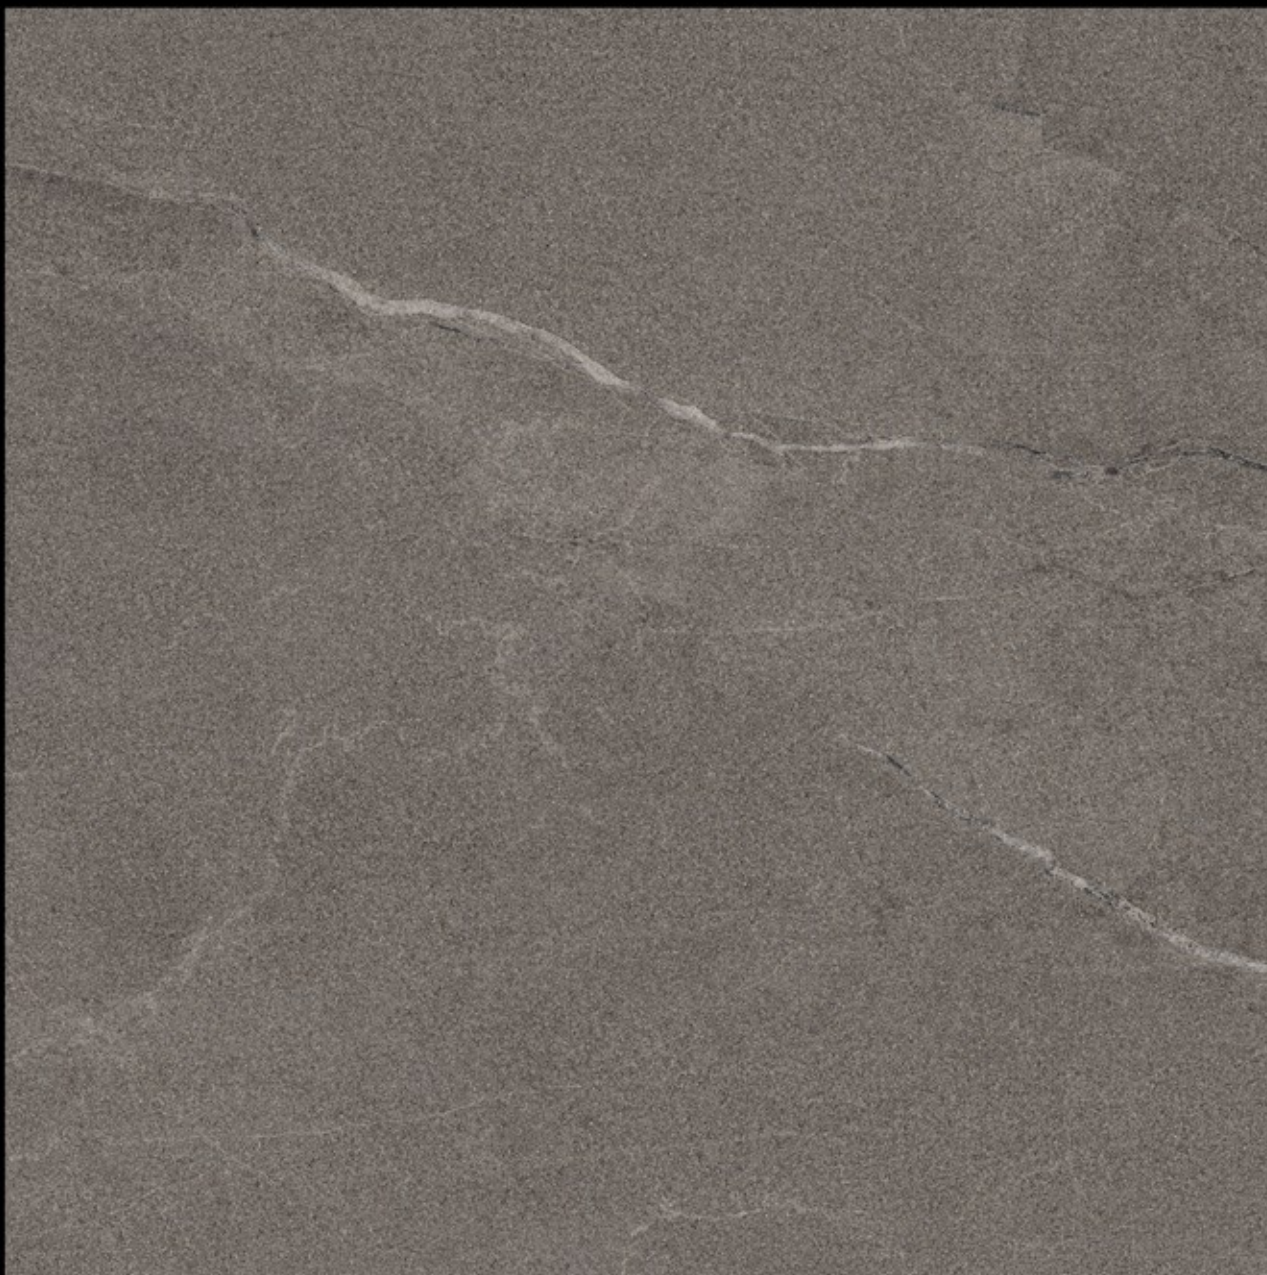

300x
600mm | 600x
600mm | 600x
1200mm

Matt Finish | **Random** Design

600x
600mm

COTTON VARDE

Matt
series

GLACIER GREY

300x
600mm | 600x
600mm | 600x
1200mm

Matt Finish | **Random** Design