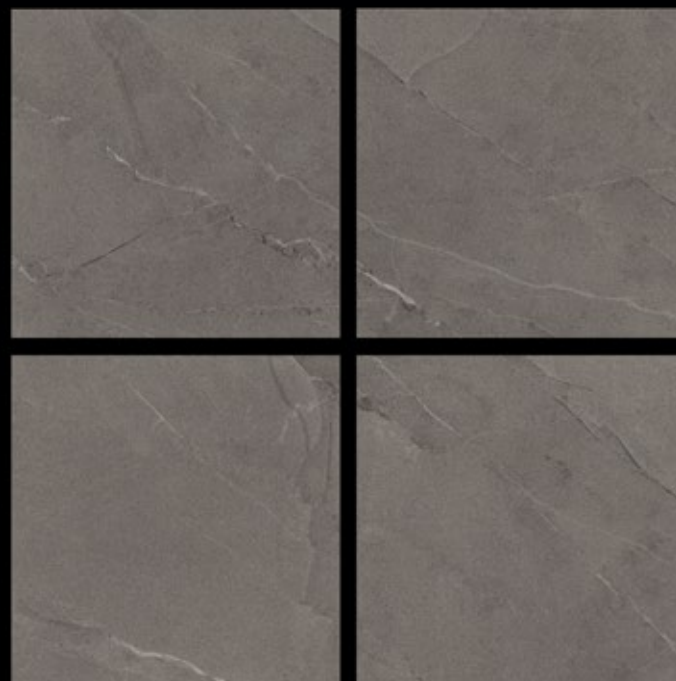

Matt
series

GLACIER GREY

300x
600mm | 600x
600mm | 600x
1200mm

Matt Finish | **Random** Design