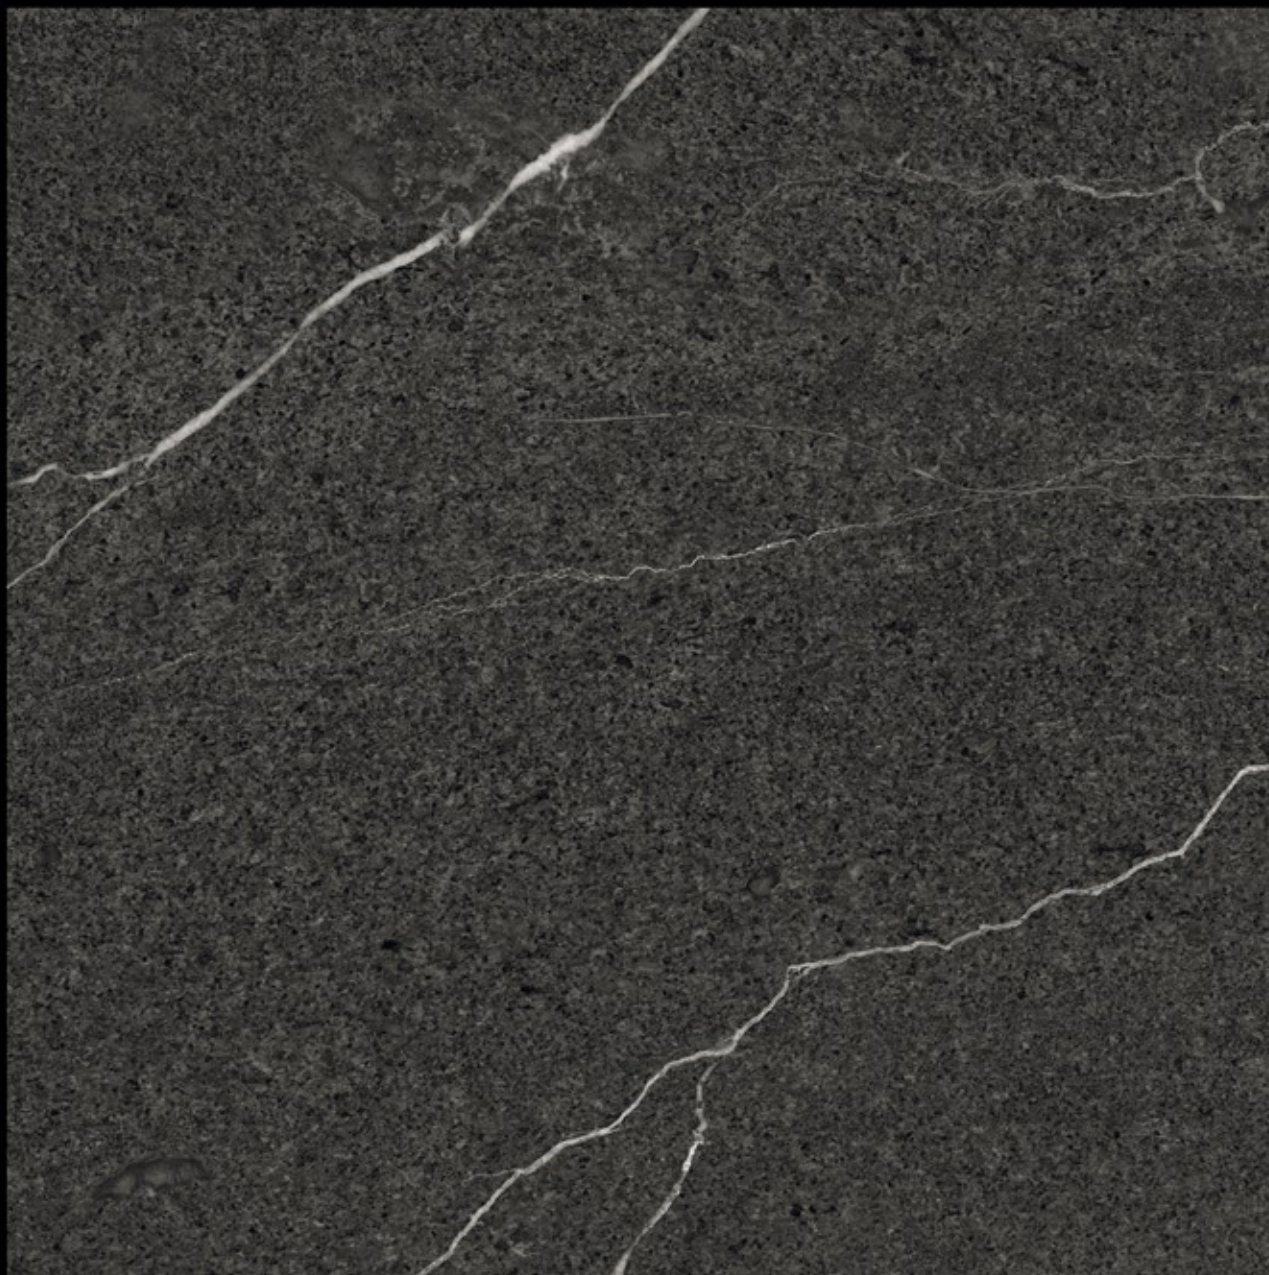

Matt
series

ALEXA NERO

300x
600mm | 600x
600mm | 600x
1200mm

Matt Finish | **Random** Design