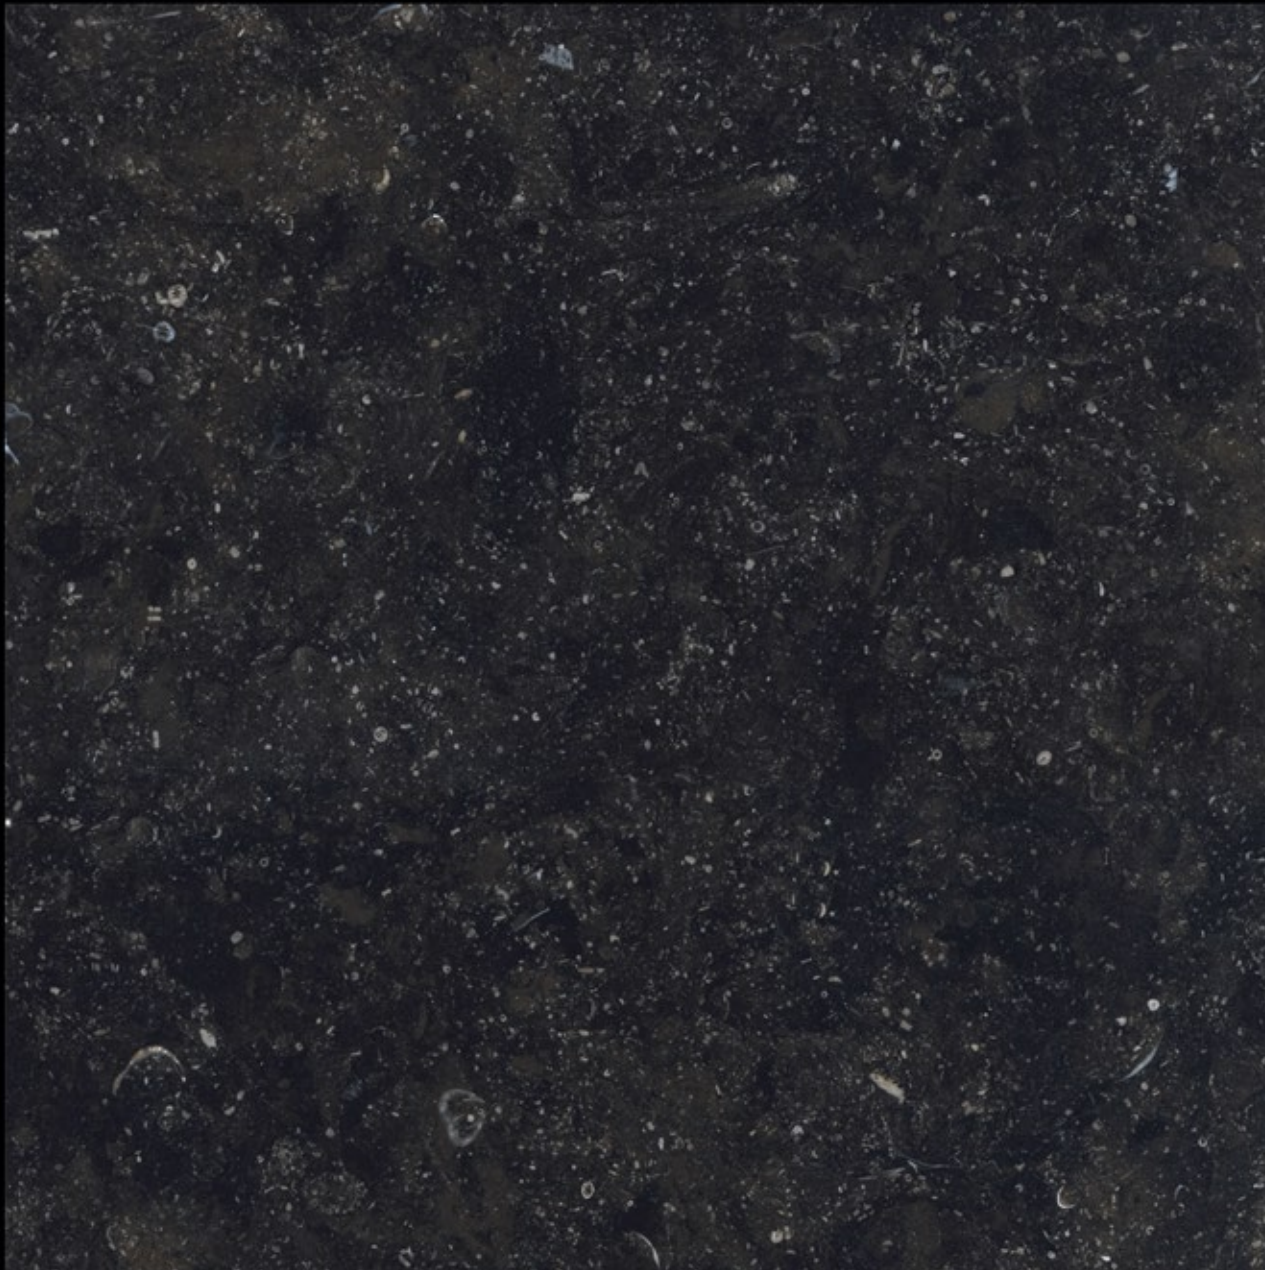

PARKER CHOCO

300x
600mm | 600x
600mm | 600x
1200mm

Matt Finish | **Random** Design

Matt
series

PIERRE BLEU

300x
600mm | 600x
600mm | 600x
1200mm

Matt Finish | **Random** Design

Matt
series