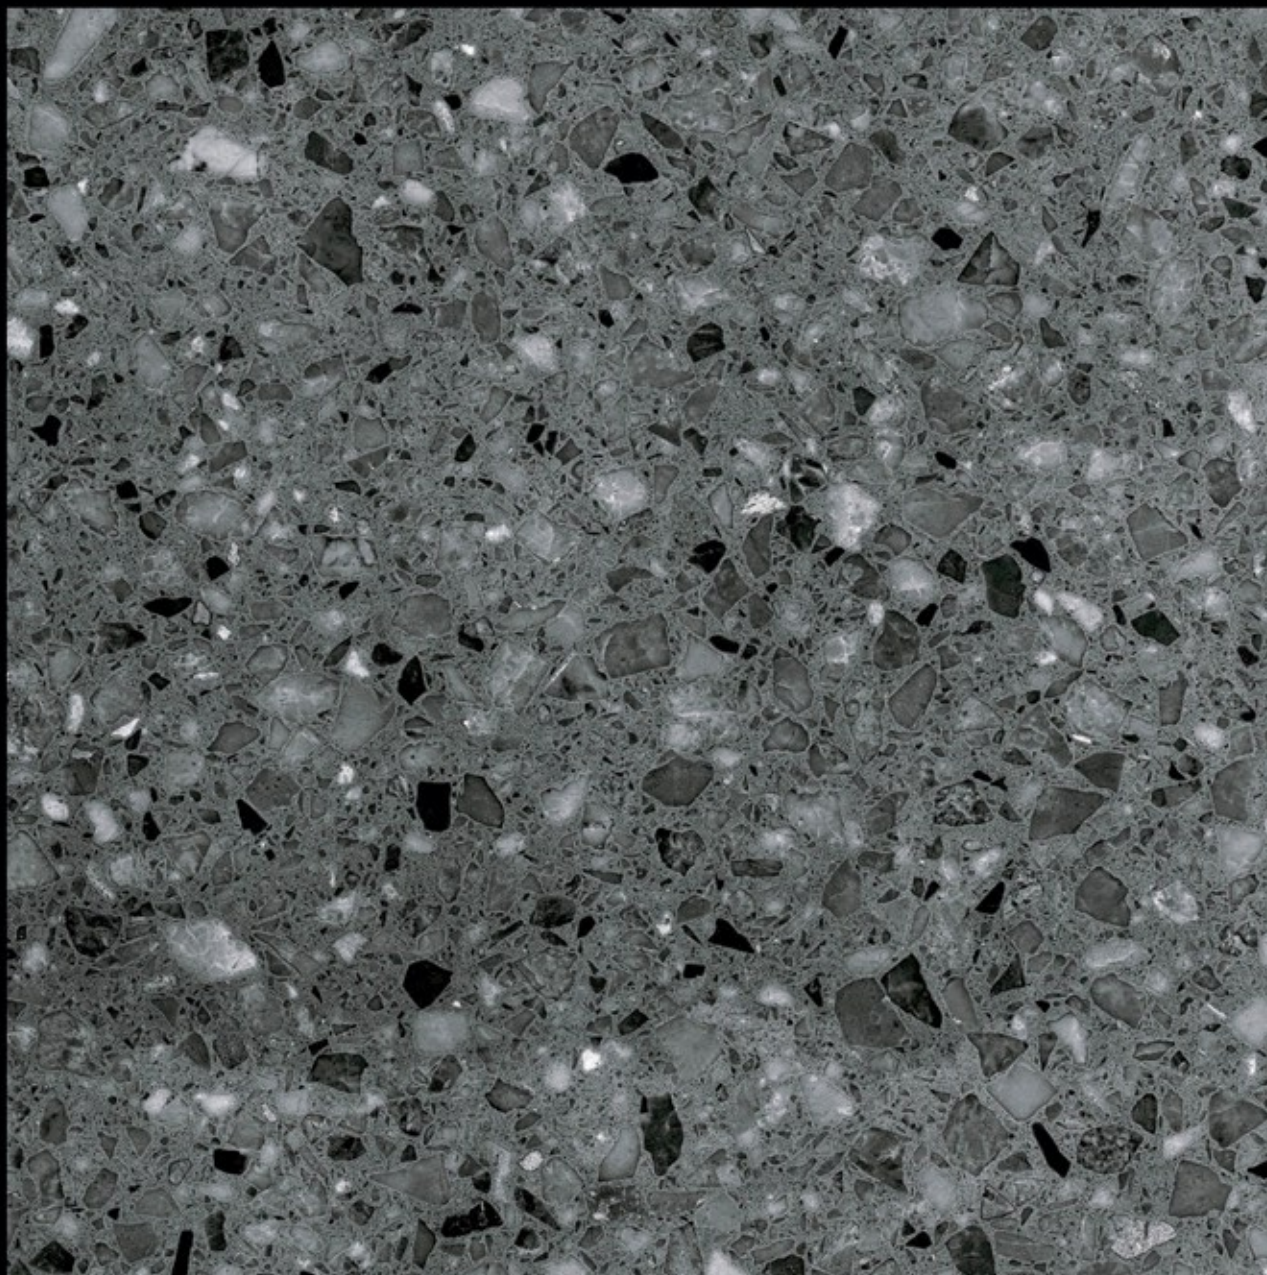

Matt Finish | **Random** Design

Matt
series

TERRAZZO VARDE

300x
600mm | 600x
600mm | 600x
1200mm

Matt Finish | **Random** Design

Matt
series

TERRAZZO GRIS

300x 600mm | 600x 600mm | 600x 1200mm