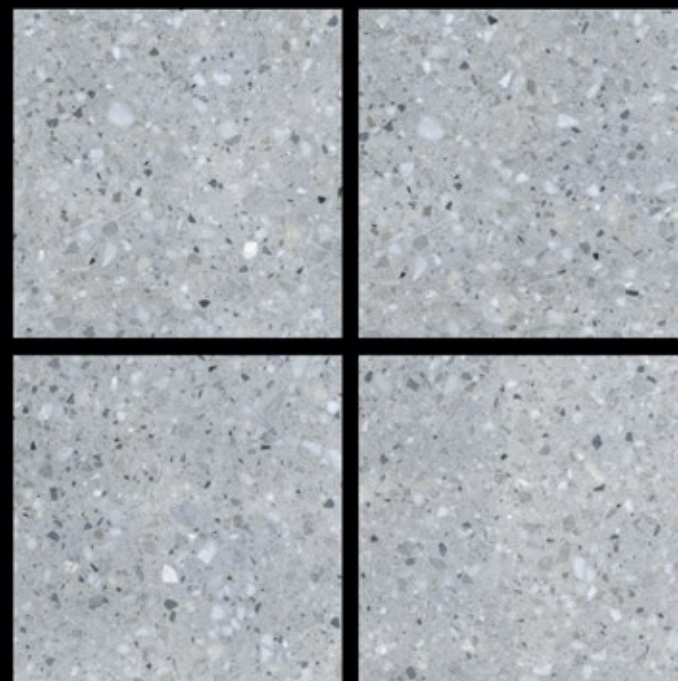

Matt
series

TERRAZZO GRIS

300x 600mm | 600x 600mm | 600x 1200mm

Matt Finish | **Random** Design