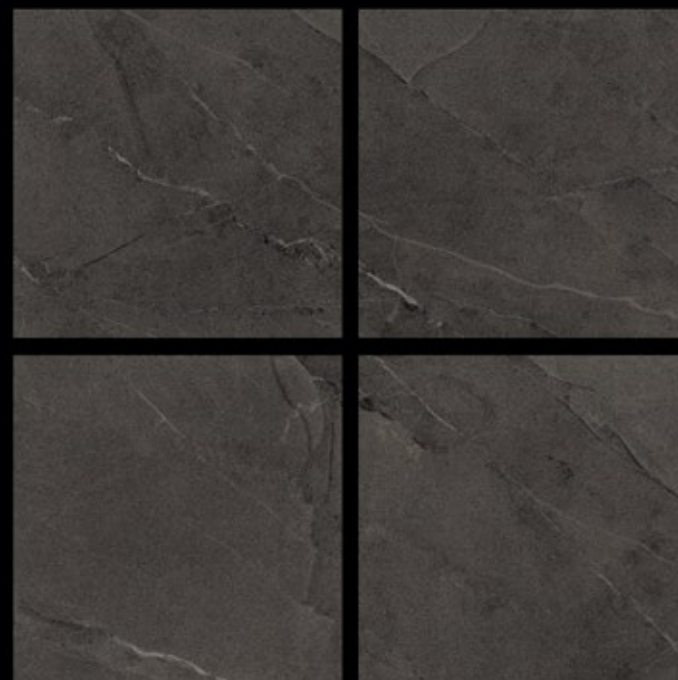

Matt
series

GLACIER NERO

300x
600mm | 600x
600mm | 600x
1200mm

Matt Finish | **Random** Design