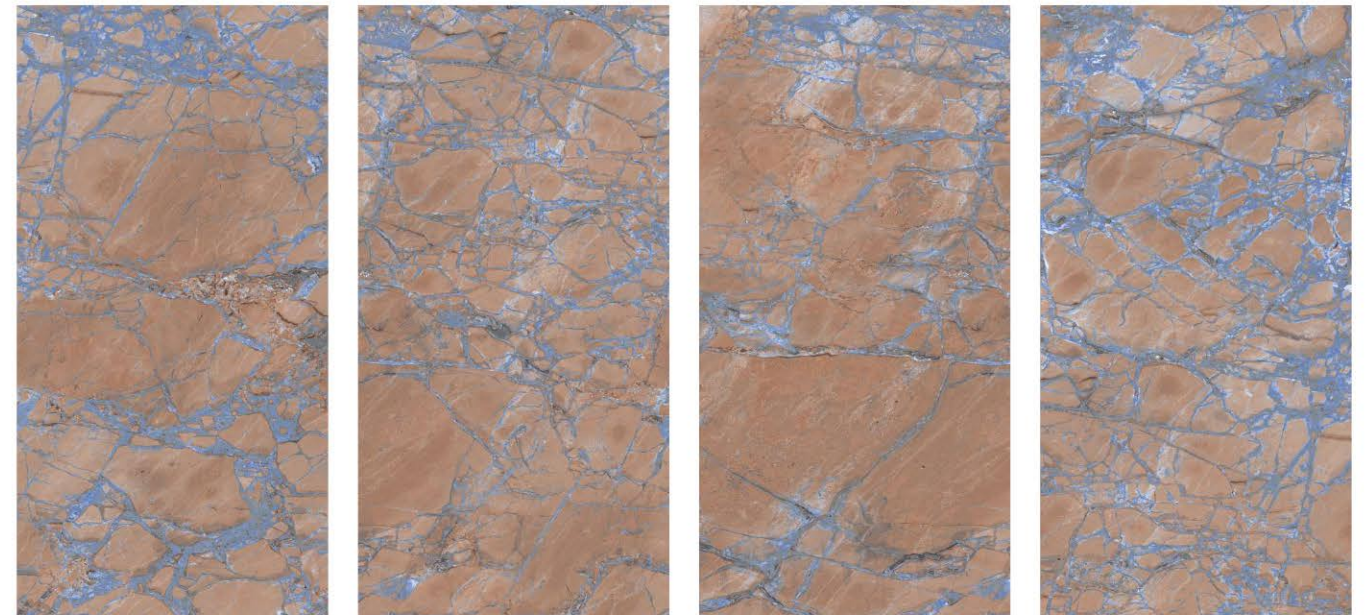

POLATO APRICOT CR

CARVING SURFACE | 4 RANDOMS