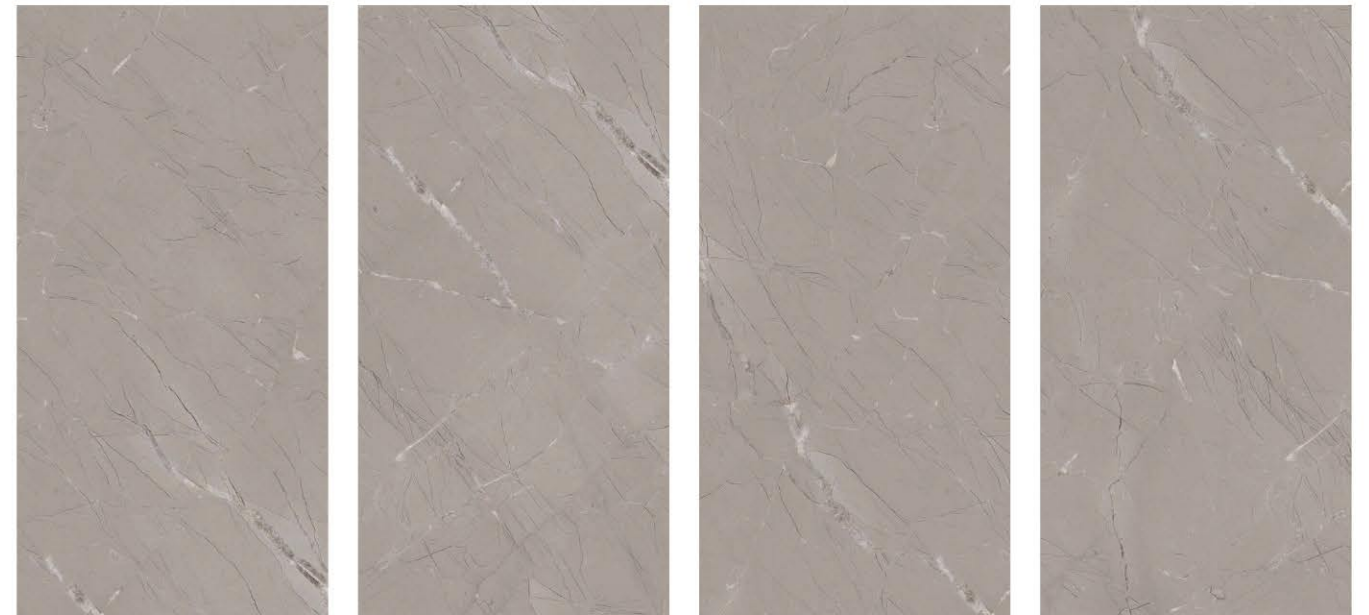

MARBO ENLIGHTEN CR

CARVING SURFACE | 4 RANDOMS