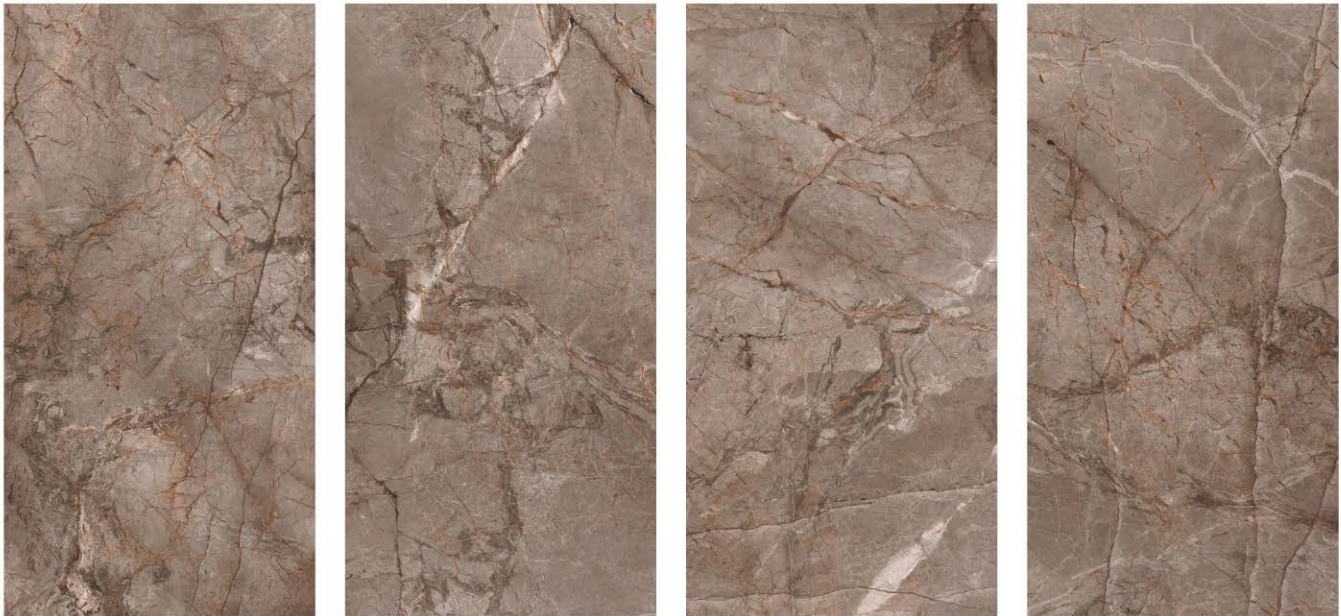

# RETRO COPPER CR

CARVING SURFACE | 4 RANDOMS

LARGE AND  
VERSATILE

RESISTANT

SUSTAINABLE  
AND  
ECOLOGICAL

INTEMPORAL

EASY TO  
INSTALL

MODULARITY