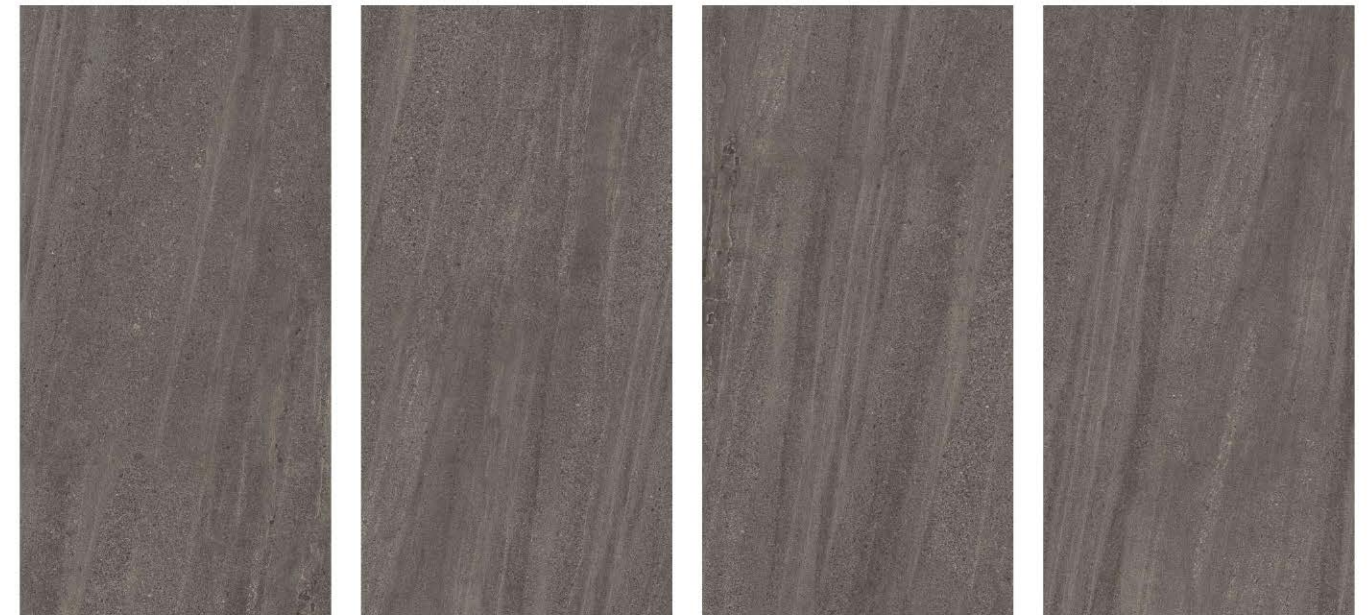

NATIVE SANDS CR

CARVING SURFACE | 4 RANDOMS