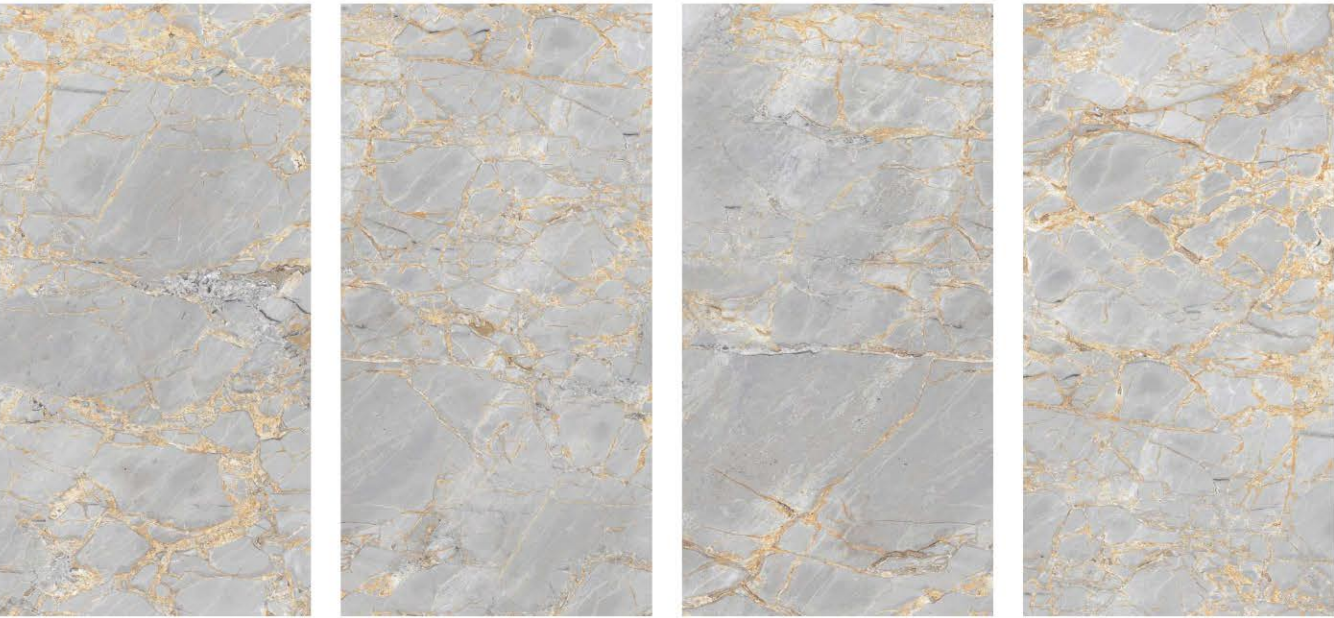

POLATO GOLD CR

CARVING SURFACE | 4 RANDOMS

LARGE AND
VERSATILE

RESISTANT

SUSTAINABLE
AND
ECOLOGICAL

INTEMPORAL

EASY TO
INSTALL

MODULARITY

TECHNICAL
SUPERIORITY