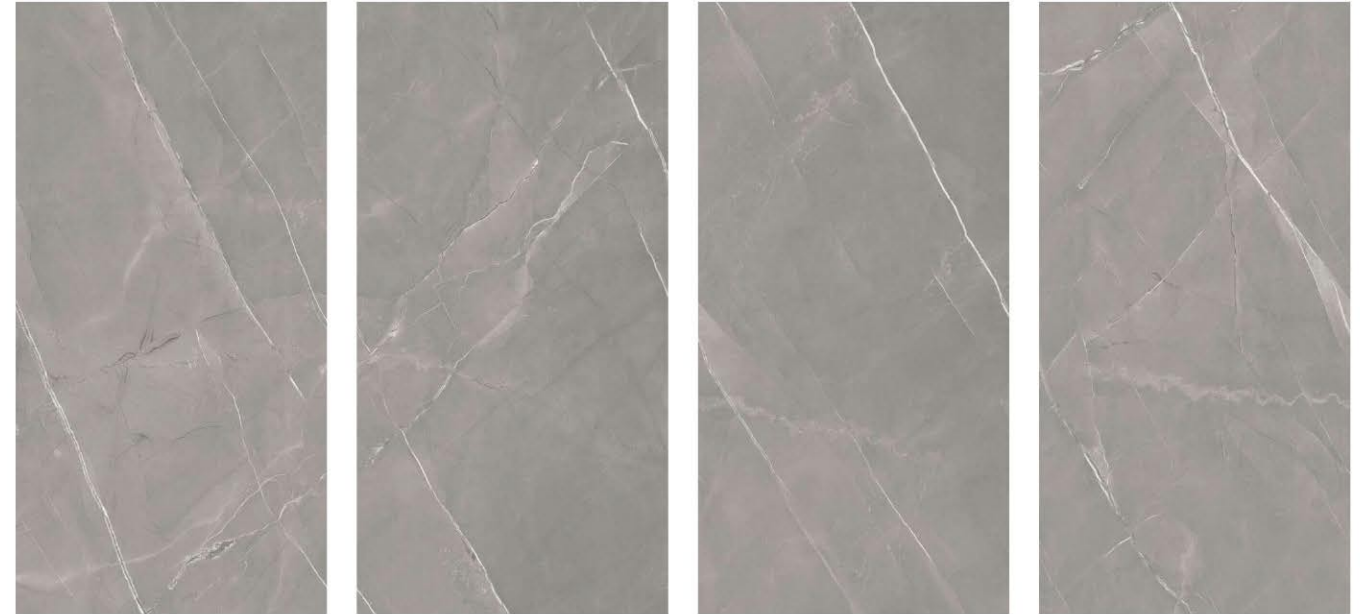

ALPAIN GREY CR
CARVING SURFACE | 4 RANDOMS