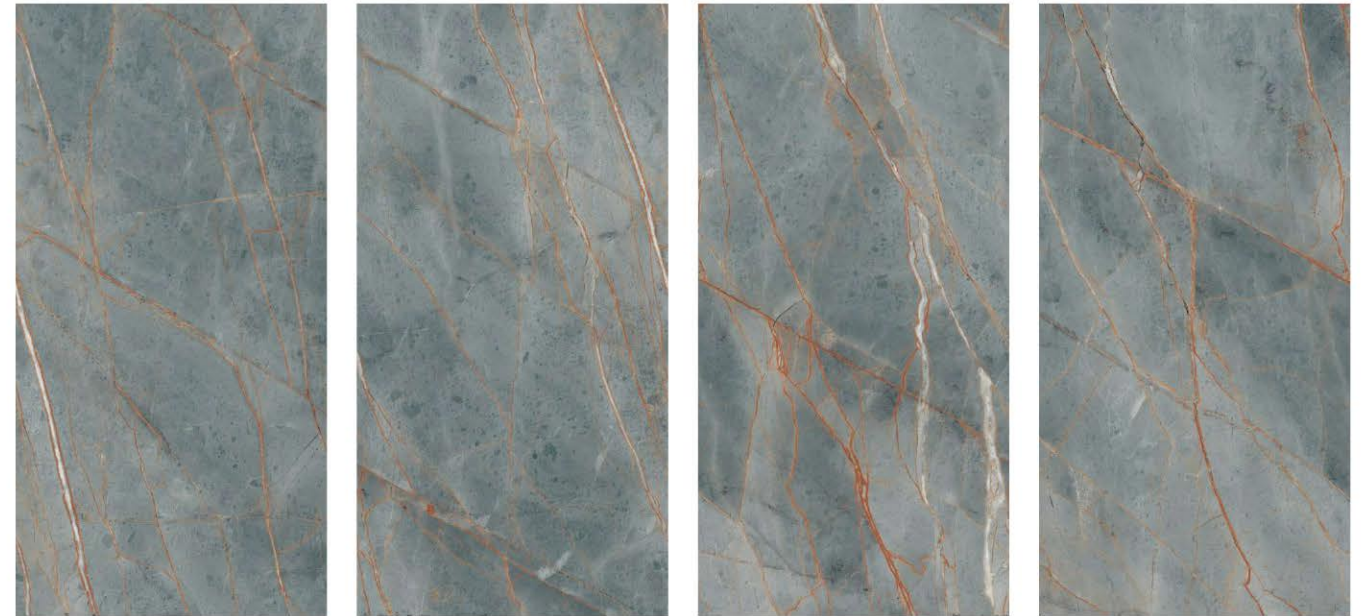

ELYSEE TEEL CR
CARVING SURFACE | 4 RANDOMS

EXTRA
colors

LARGE AND
VERSATILE

RESISTANT

SUSTAINABLE
AND
ECOLOGICAL

INTEMPORAL

EASY TO
INSTALL

MODULARITY

TECHNICAL
SUPERIORITY