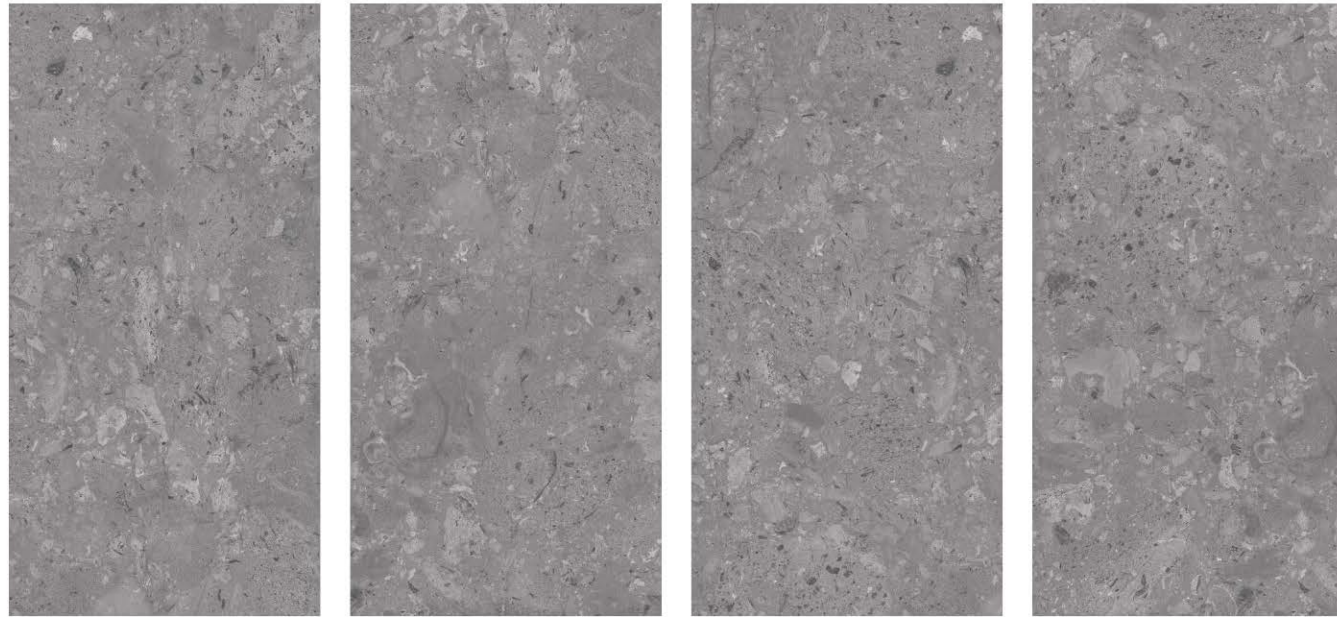

600x1200mm
CARVING

GLAZED
VITRIFIED TILES

MILVI GREY CR

CARVING SURFACE | 4 RANDOMS