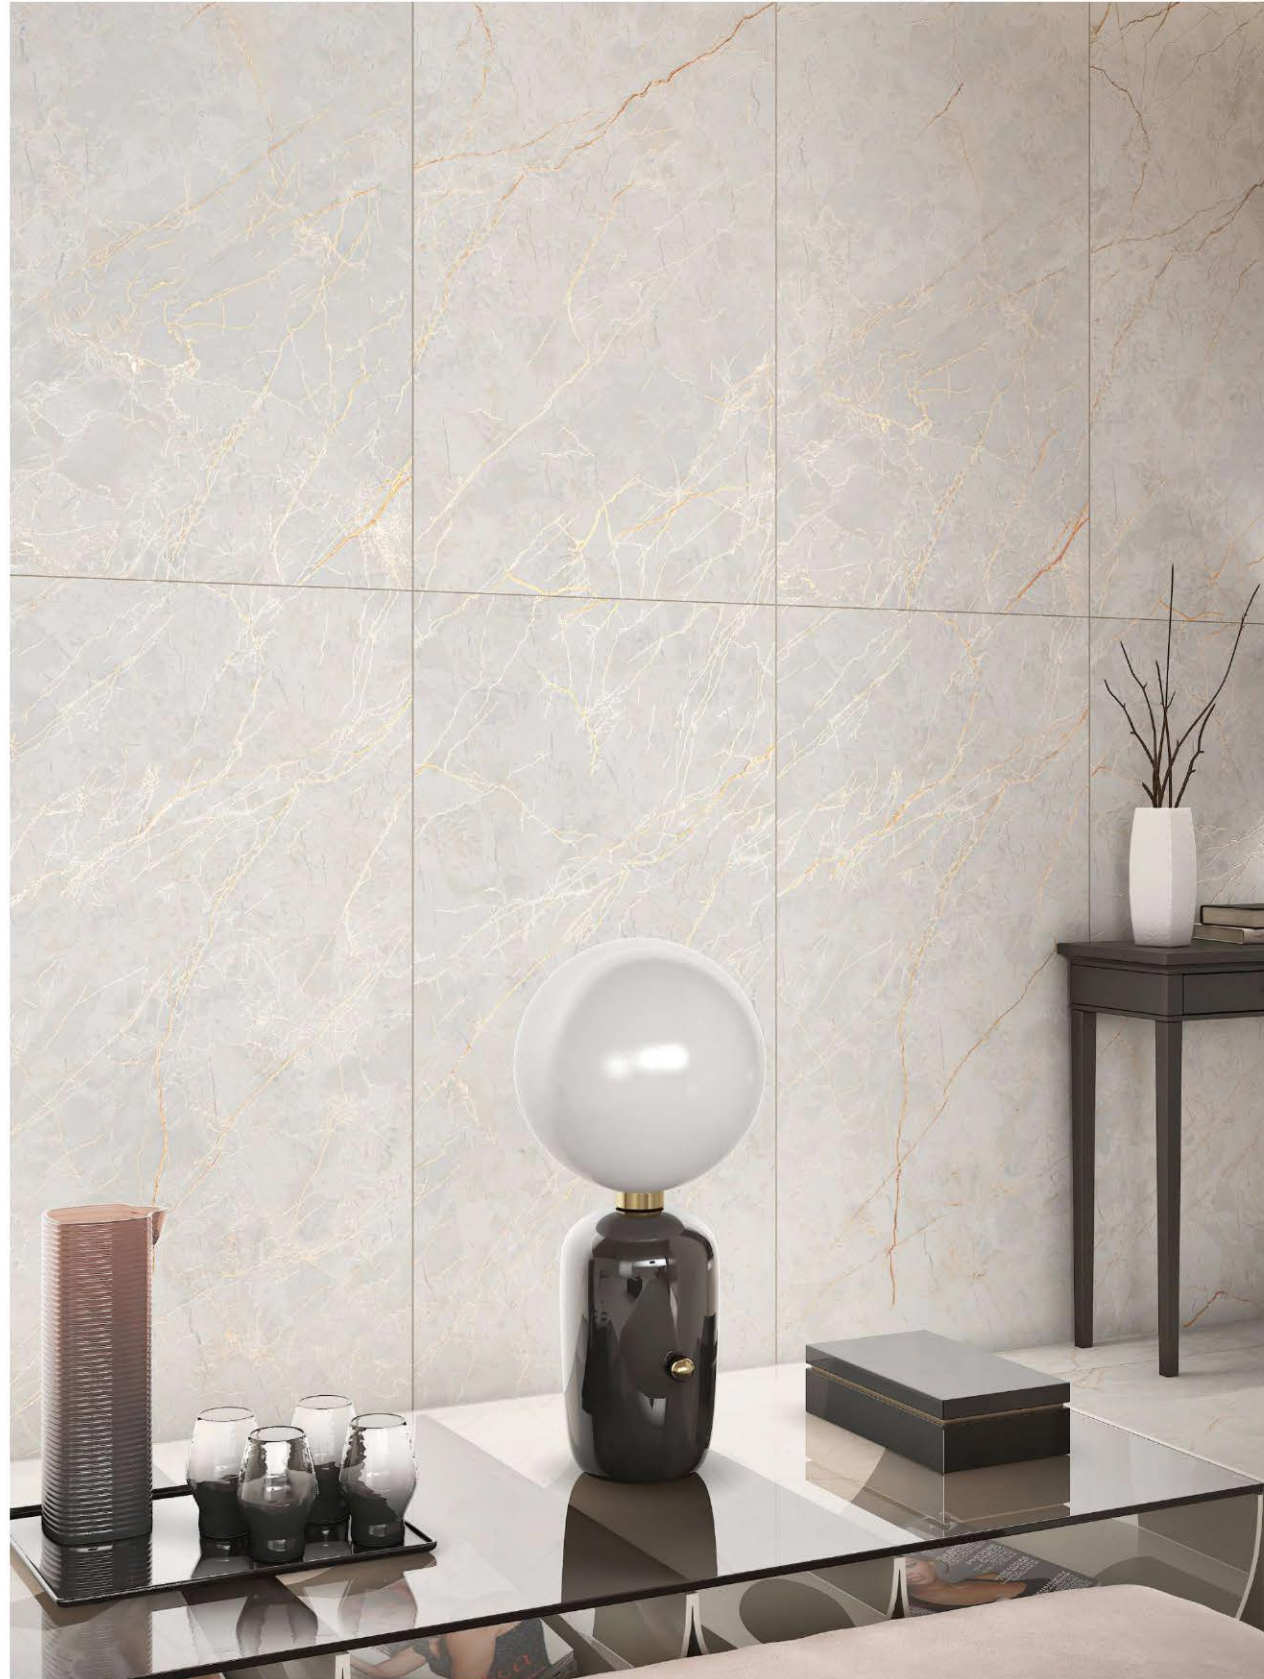

## POLATO APRICOT CR

CARVING SURFACE | 4 RANDOMS

600x1200mm  
CARVING

GLAZED  
VITRIFIED TILES

## OPTICAL BEIGE CR

CARVING SURFACE | 4 RANDOMS

LARGE AND  
VERSATILE

RESISTANT

SUSTAINABLE  
AND  
ECOLOGICAL

INTEMPORAL

EASY TO  
INSTALL

MODULARITY