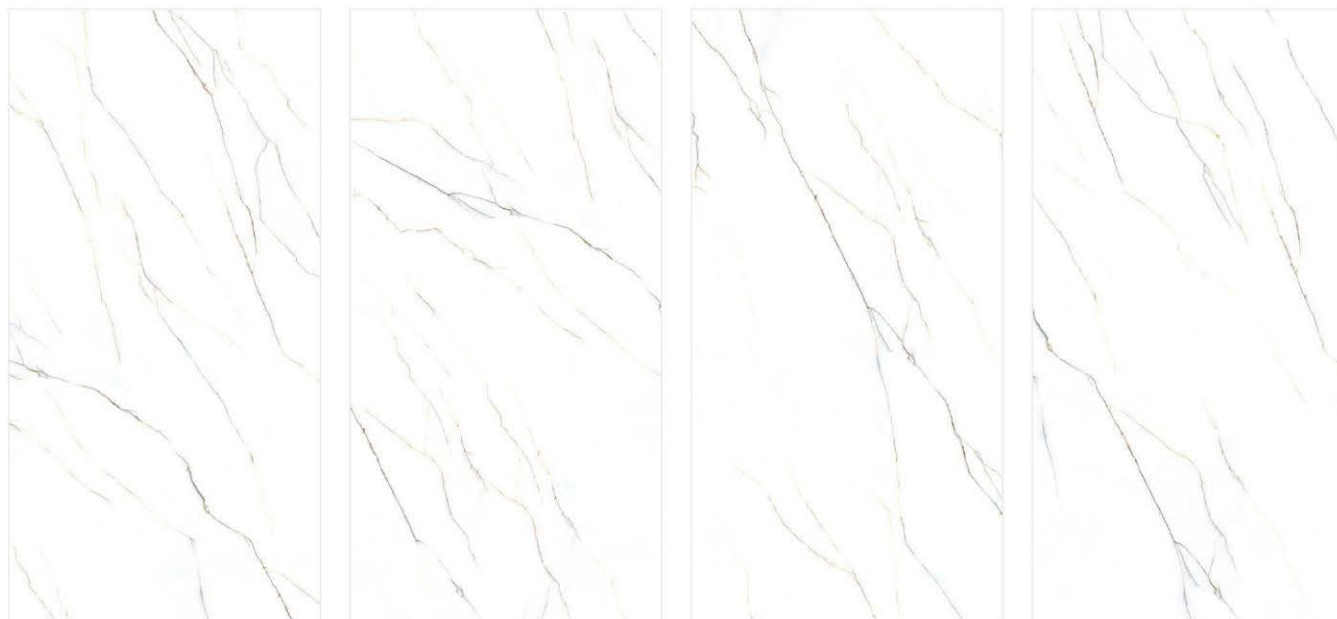

RAIN WHITE CR
CARVING SURFACE | 4 RANDOMS