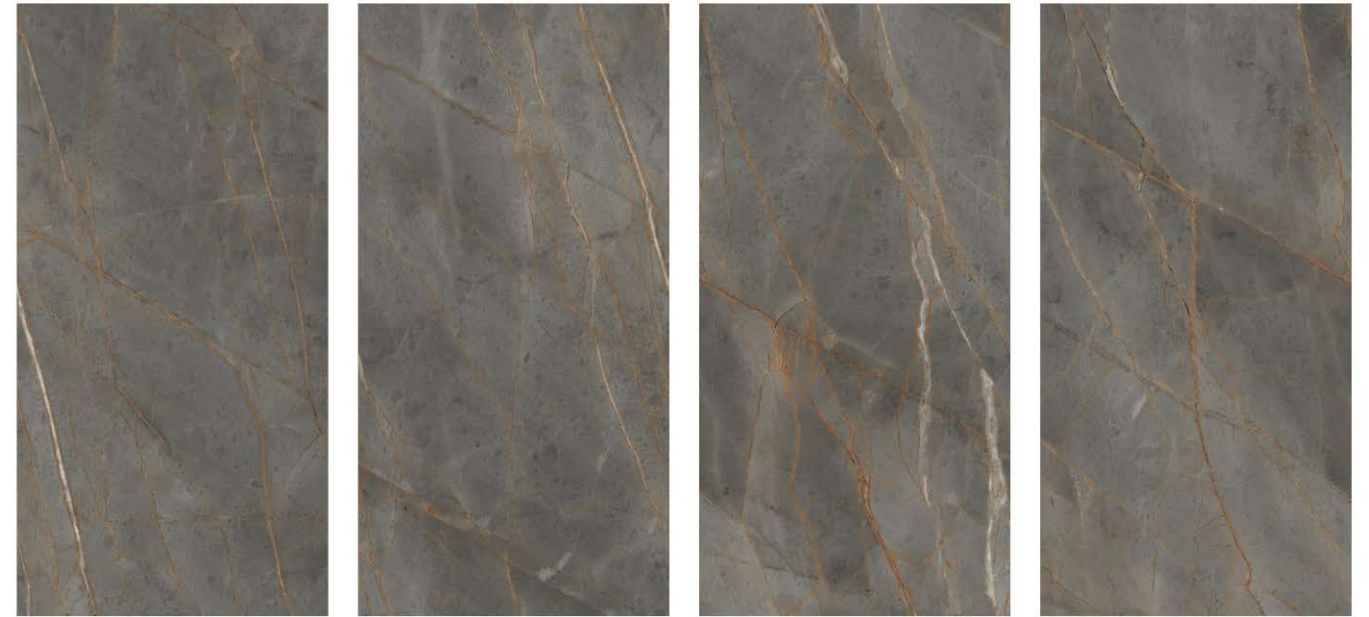

ELYSEE GOLD CR

CARVING SURFACE | 4 RANDOMS