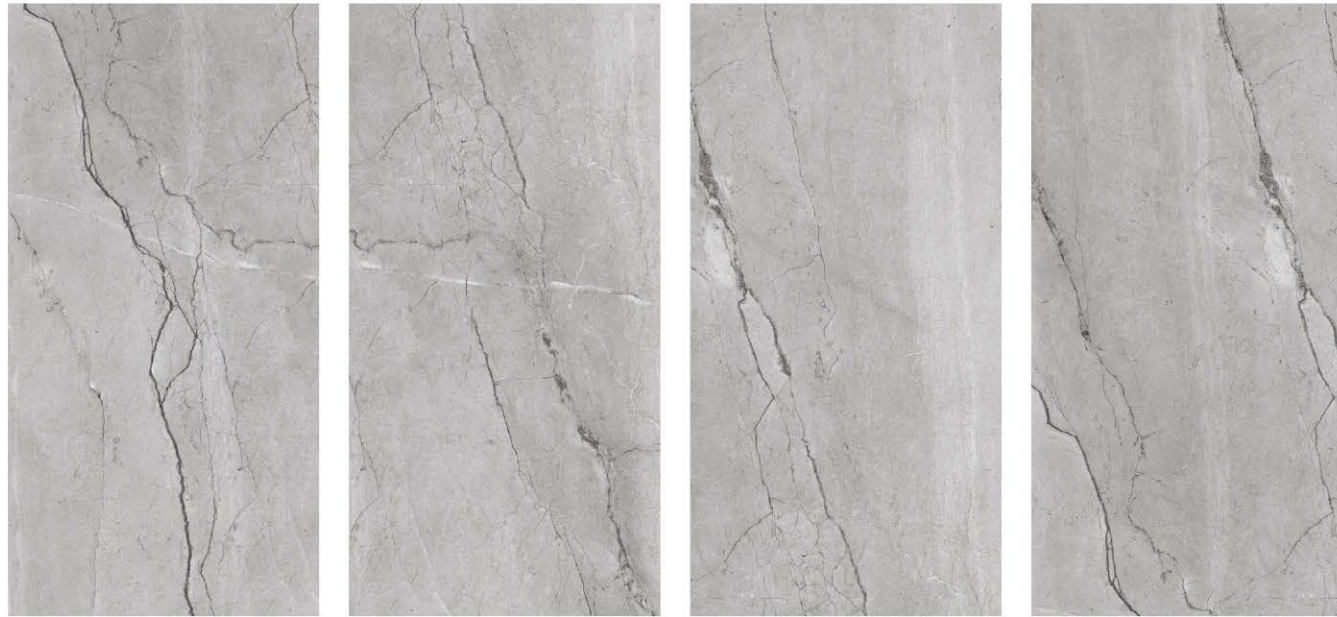

600x1200mm
CARVING

GLAZED
VITRIFIED TILES

ANTICA GREY CR

CARVING SURFACE | 4 RANDOMS