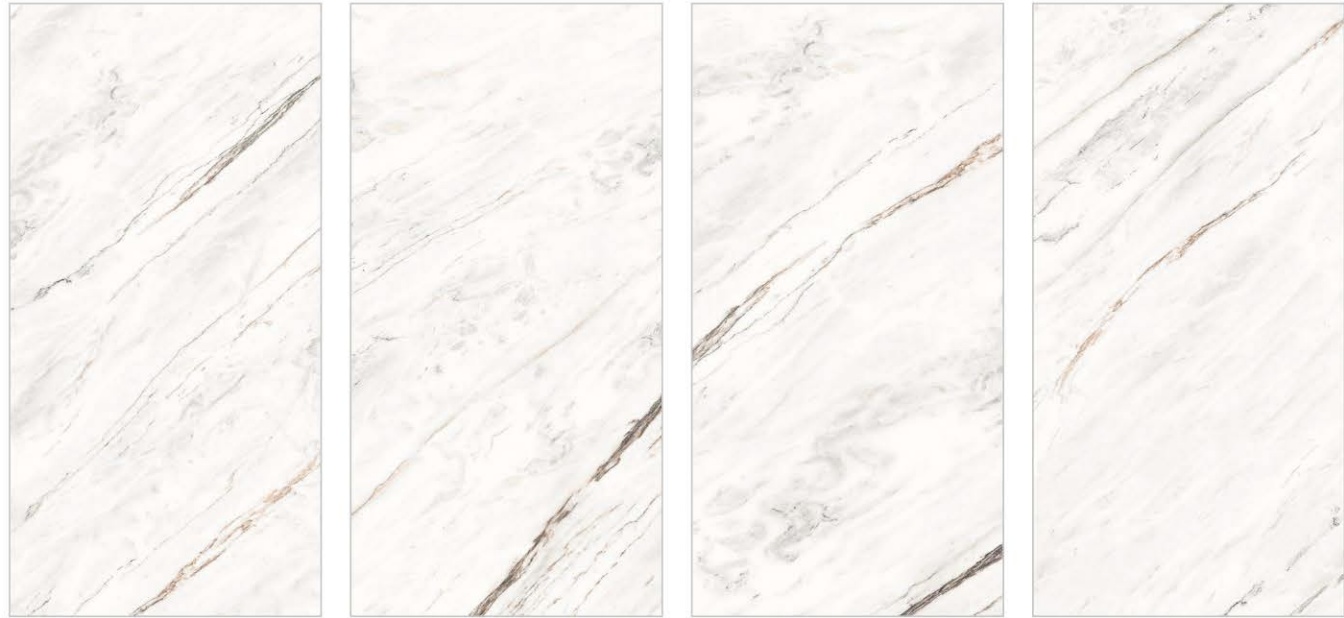

# ALCAZER WHITE CR

CARVING SURFACE | 4 RANDOMS

LARGE AND  
VERSATILE

RESISTANT

SUSTAINABLE  
AND  
ECOLOGICAL

INTEMPORAL

EASY TO  
INSTALL

MODULARITY