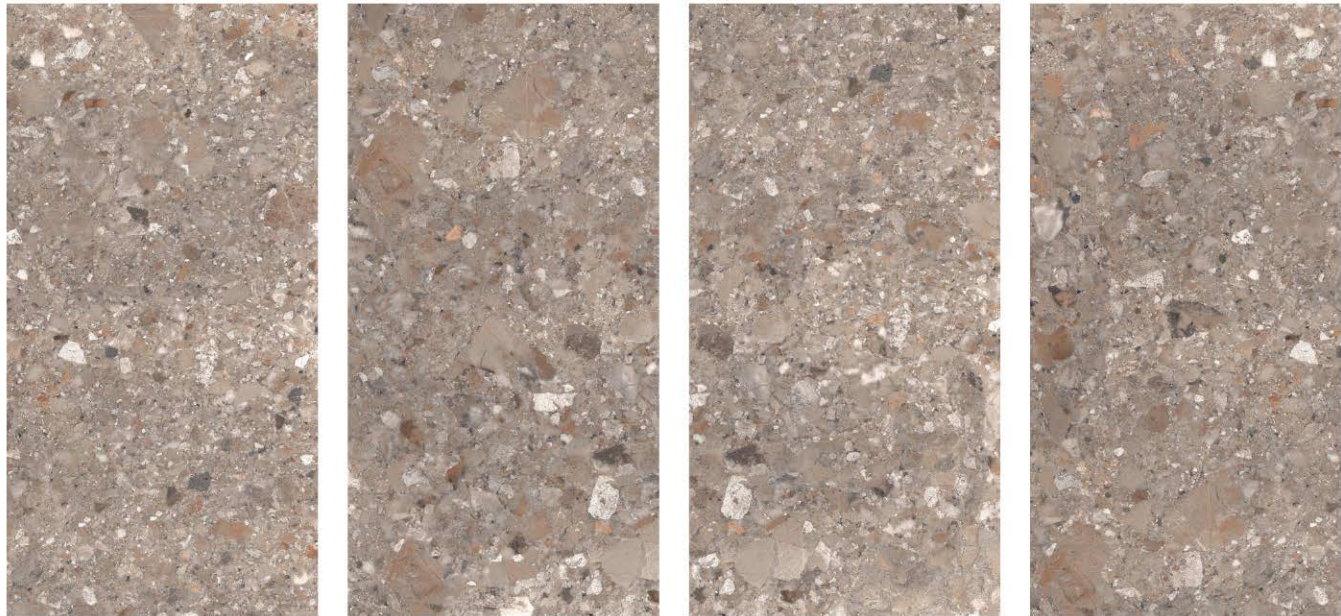

STONELA NATURAL CR

CARVING SURFACE | 4 RANDOMS

LARGE AND
VERSATILE

RESISTANT

SUSTAINABLE
AND
ECOLOGICAL

INTEMPORAL

EASY TO
INSTALL

MODULARITY

TECHNICAL
SUPERIORITY