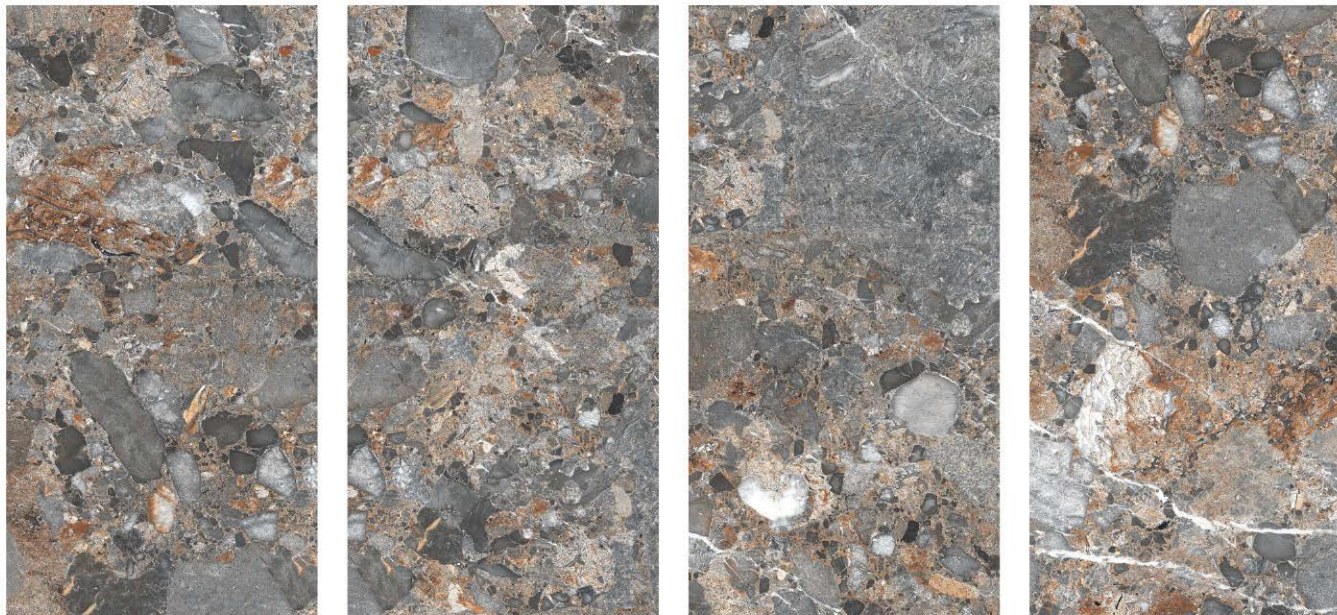

## SIGNORIA BIANCO CR

CARVING SURFACE | 4 RANDOMS

600x1200mm  
CARVING

GLAZED  
VITRIFIED TILES

**SAKIO CREMA CR**  
CARVING SURFACE | 5 RANDOMS

**SAKIO NATURAL CR**  
CARVING SURFACE | 5 RANDOMS

**SOLRAS NATURAL CR**  
CARVING SURFACE | 4 RANDOMS