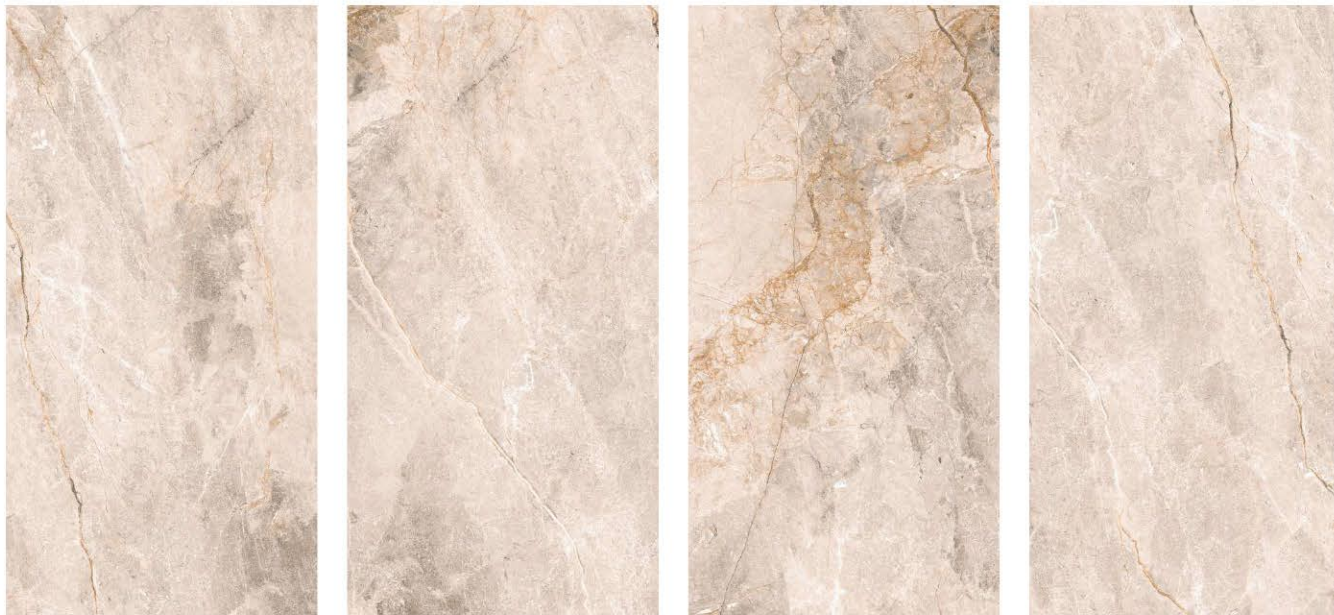

PAY BEIGE CR

CARVING SURFACE | 4 RANDOMS