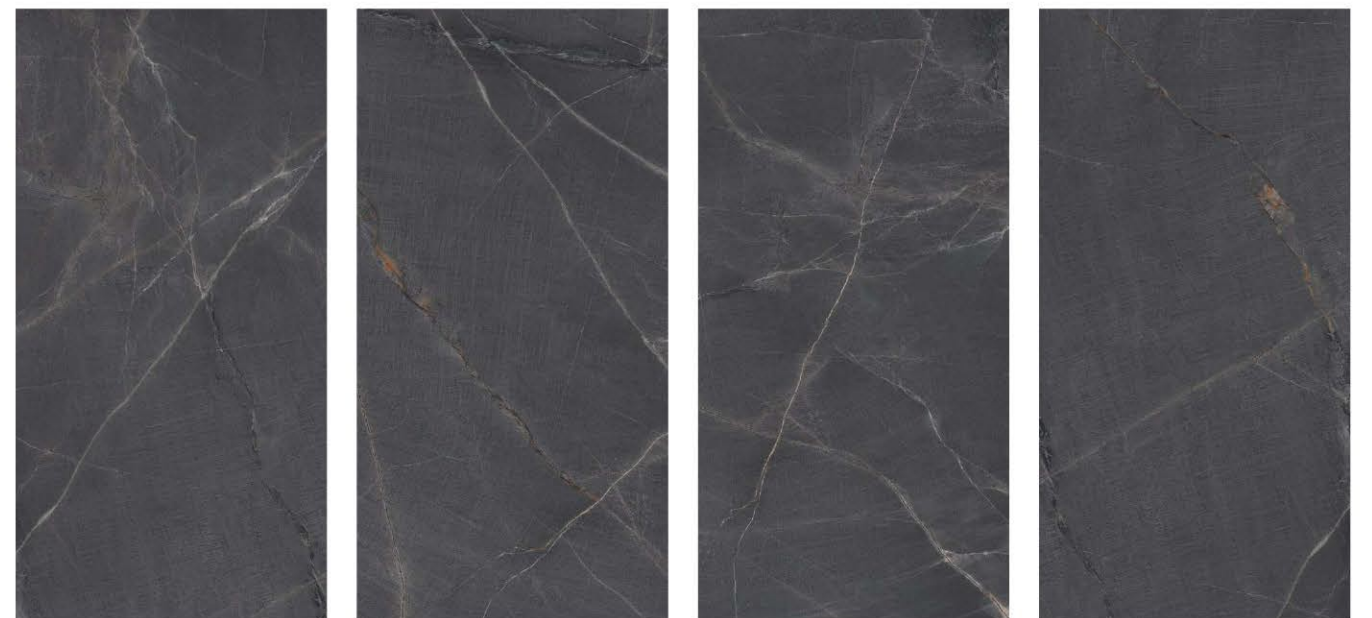

THAR GREY CR
CARVING SURFACE | 5 RANDOMS