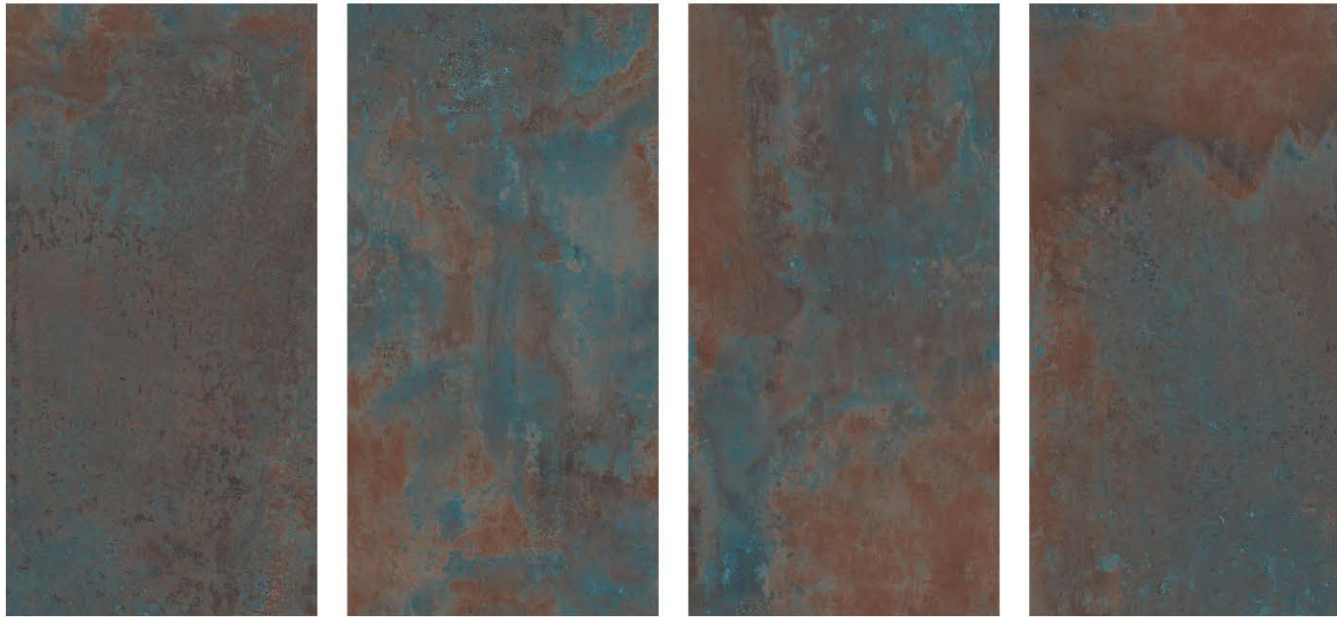

600x1200mm
CARVING

GLAZED
VITRIFIED TILES

MARCELLO TEEL CR

CARVING SURFACE | 4 RANDOMS