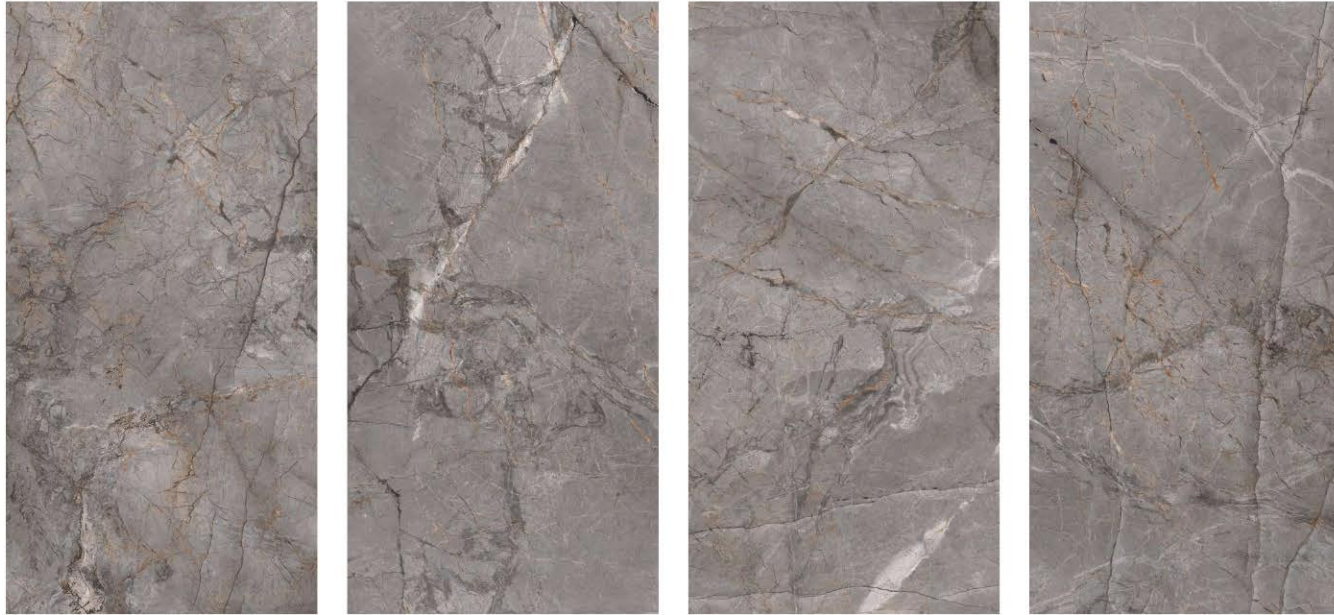

600x1200mm
CARVING

GLAZED
VITRIFIED TILES

RETRO GREY CR

CARVING SURFACE | 4 RANDOMS