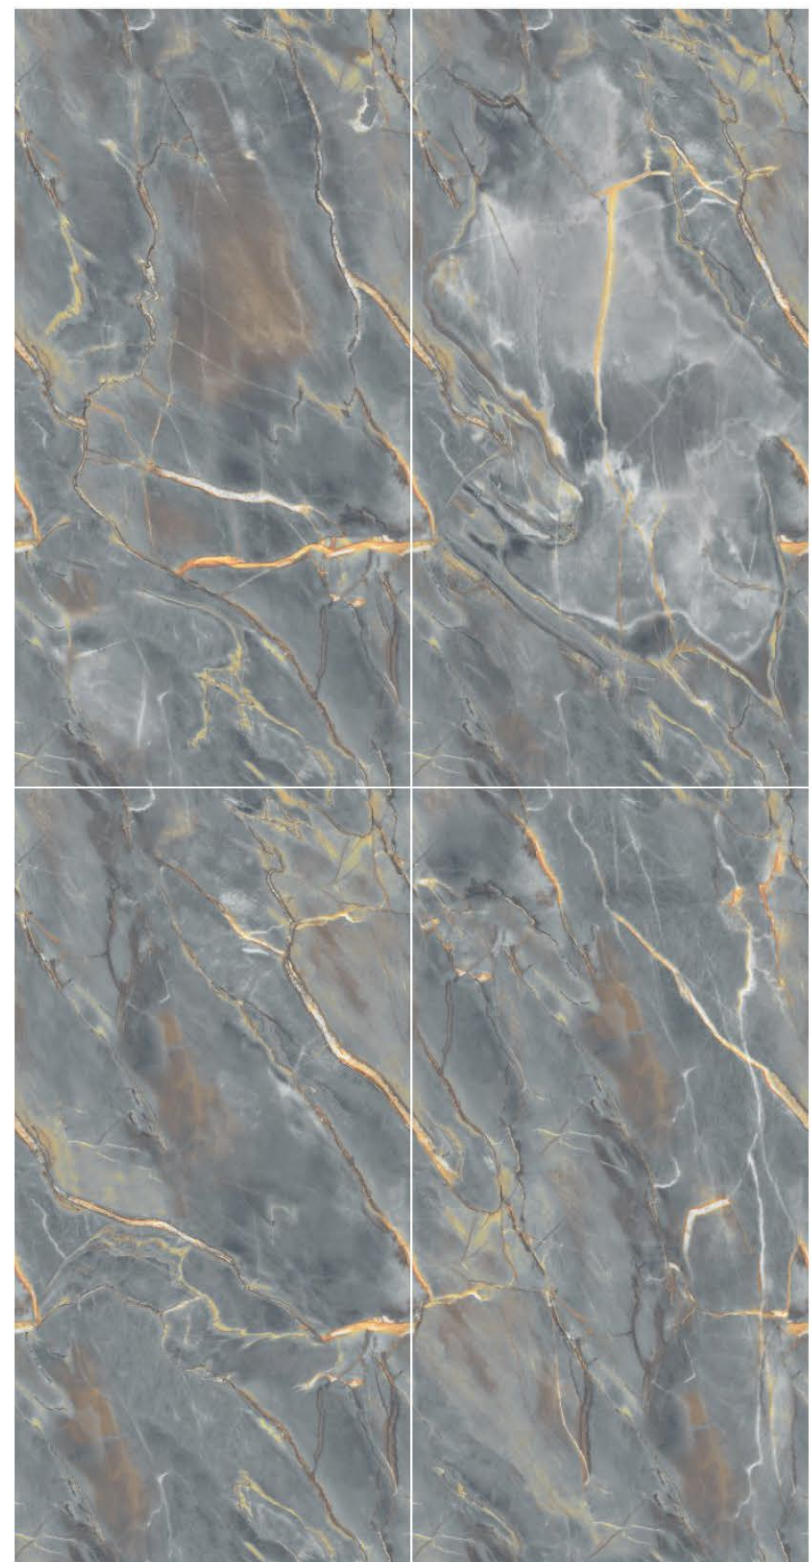

HIGHGLOSS + **EXTRA** colors

Trinity Stone Grey

Endless series

600x1200mm
Glazed Vitrified tiles

Highgloss Finish | 4 Randoms

- High durable
- Acid resistance
- Stain resistance
- Easy to clean
- Dimensional stability
- Slip resistance
- Eco friendly
- Maintenance free