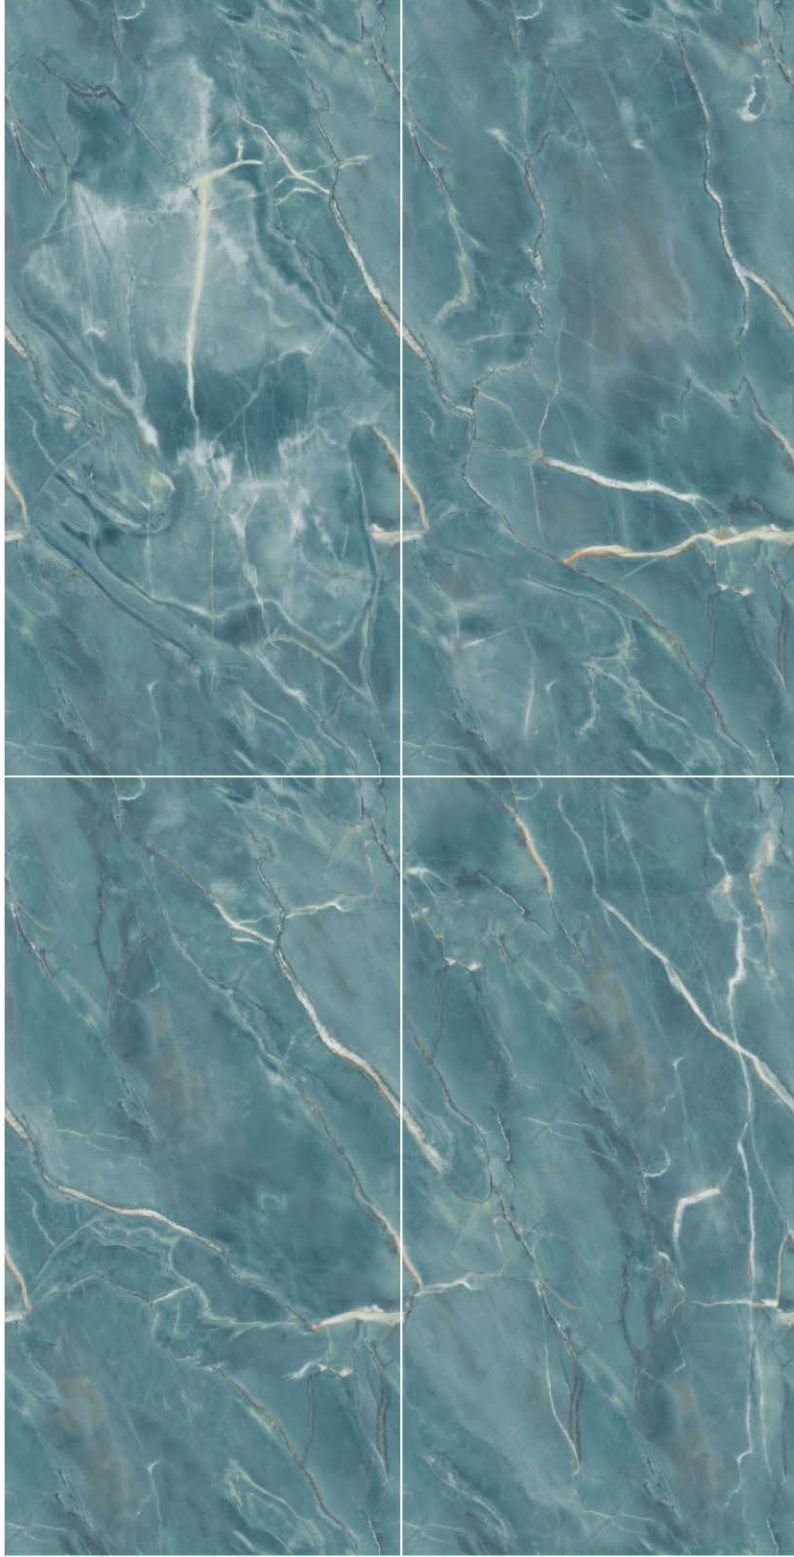

Trinity Stone Aque

- High durable
- Acid resistance
- Stain resistance
- Easy to clean
- Dimensional stability
- Slip resistance
- Eco friendly
- Maintenance free

HIGHGLOSS + **EXTRA** colors