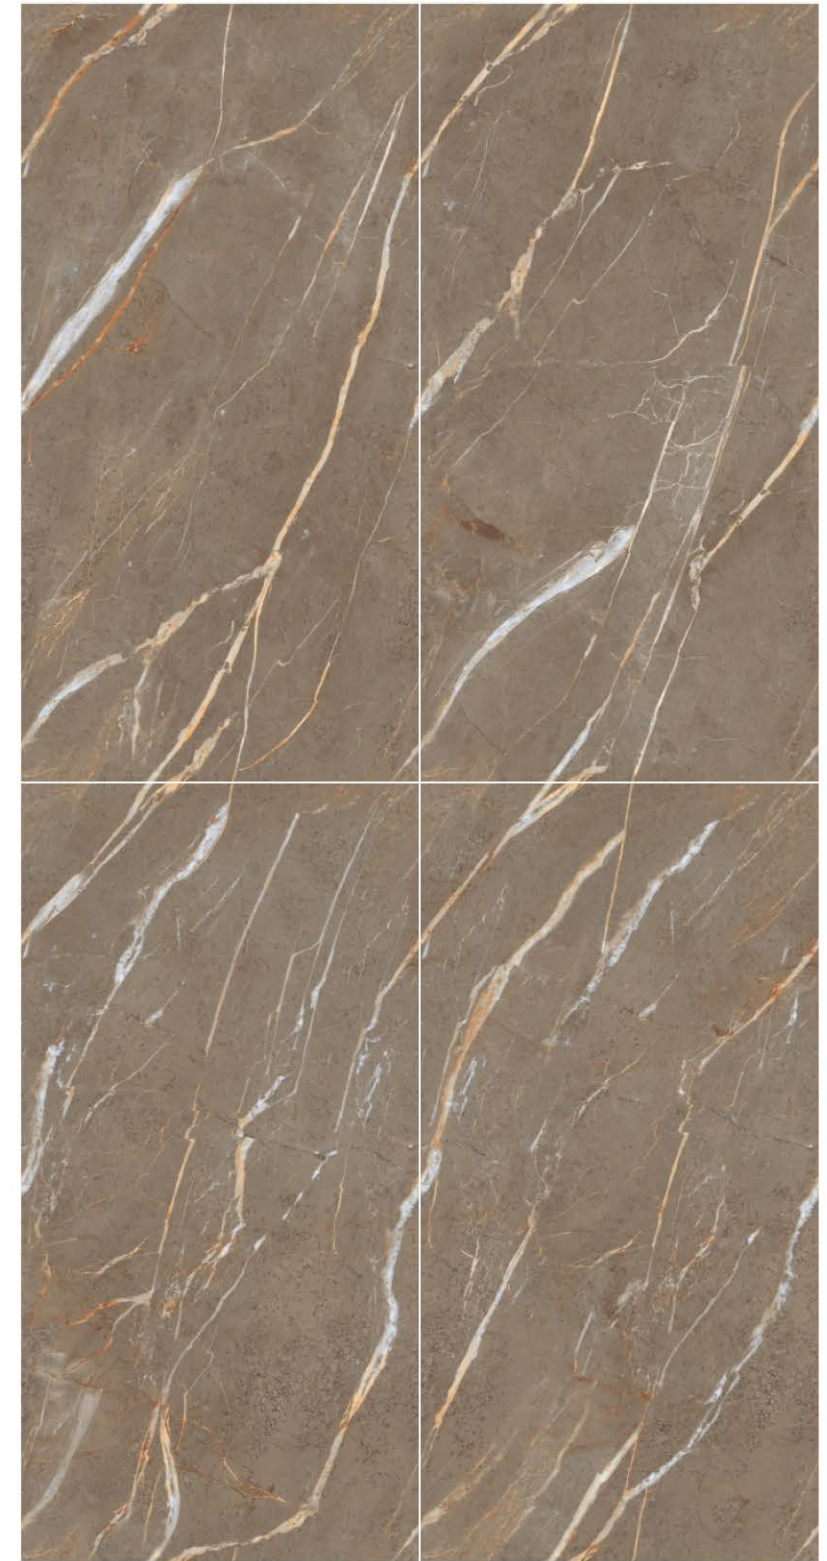

Raliz Sand

High durable

Acid resistance

Stain resistance

Easy to clean

Dimensional stability

Slip resistance

Eco friendly

Maintenance free