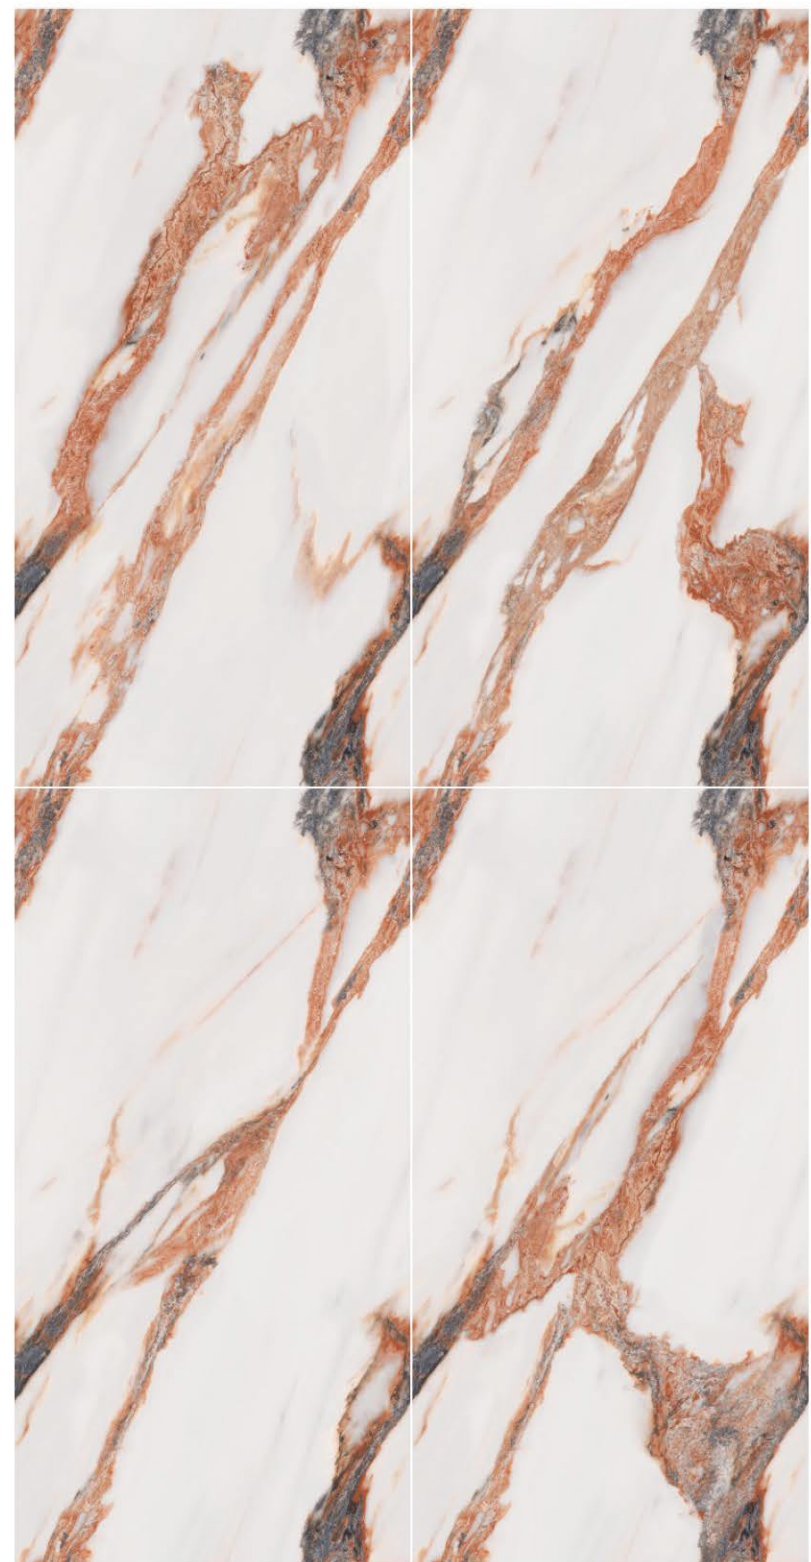

Bozzetto Red

- High durable
- Acid resistance
- Stain resistance
- Easy to clean
- Dimensional stability
- Slip resistance
- Eco friendly
- Maintenance free