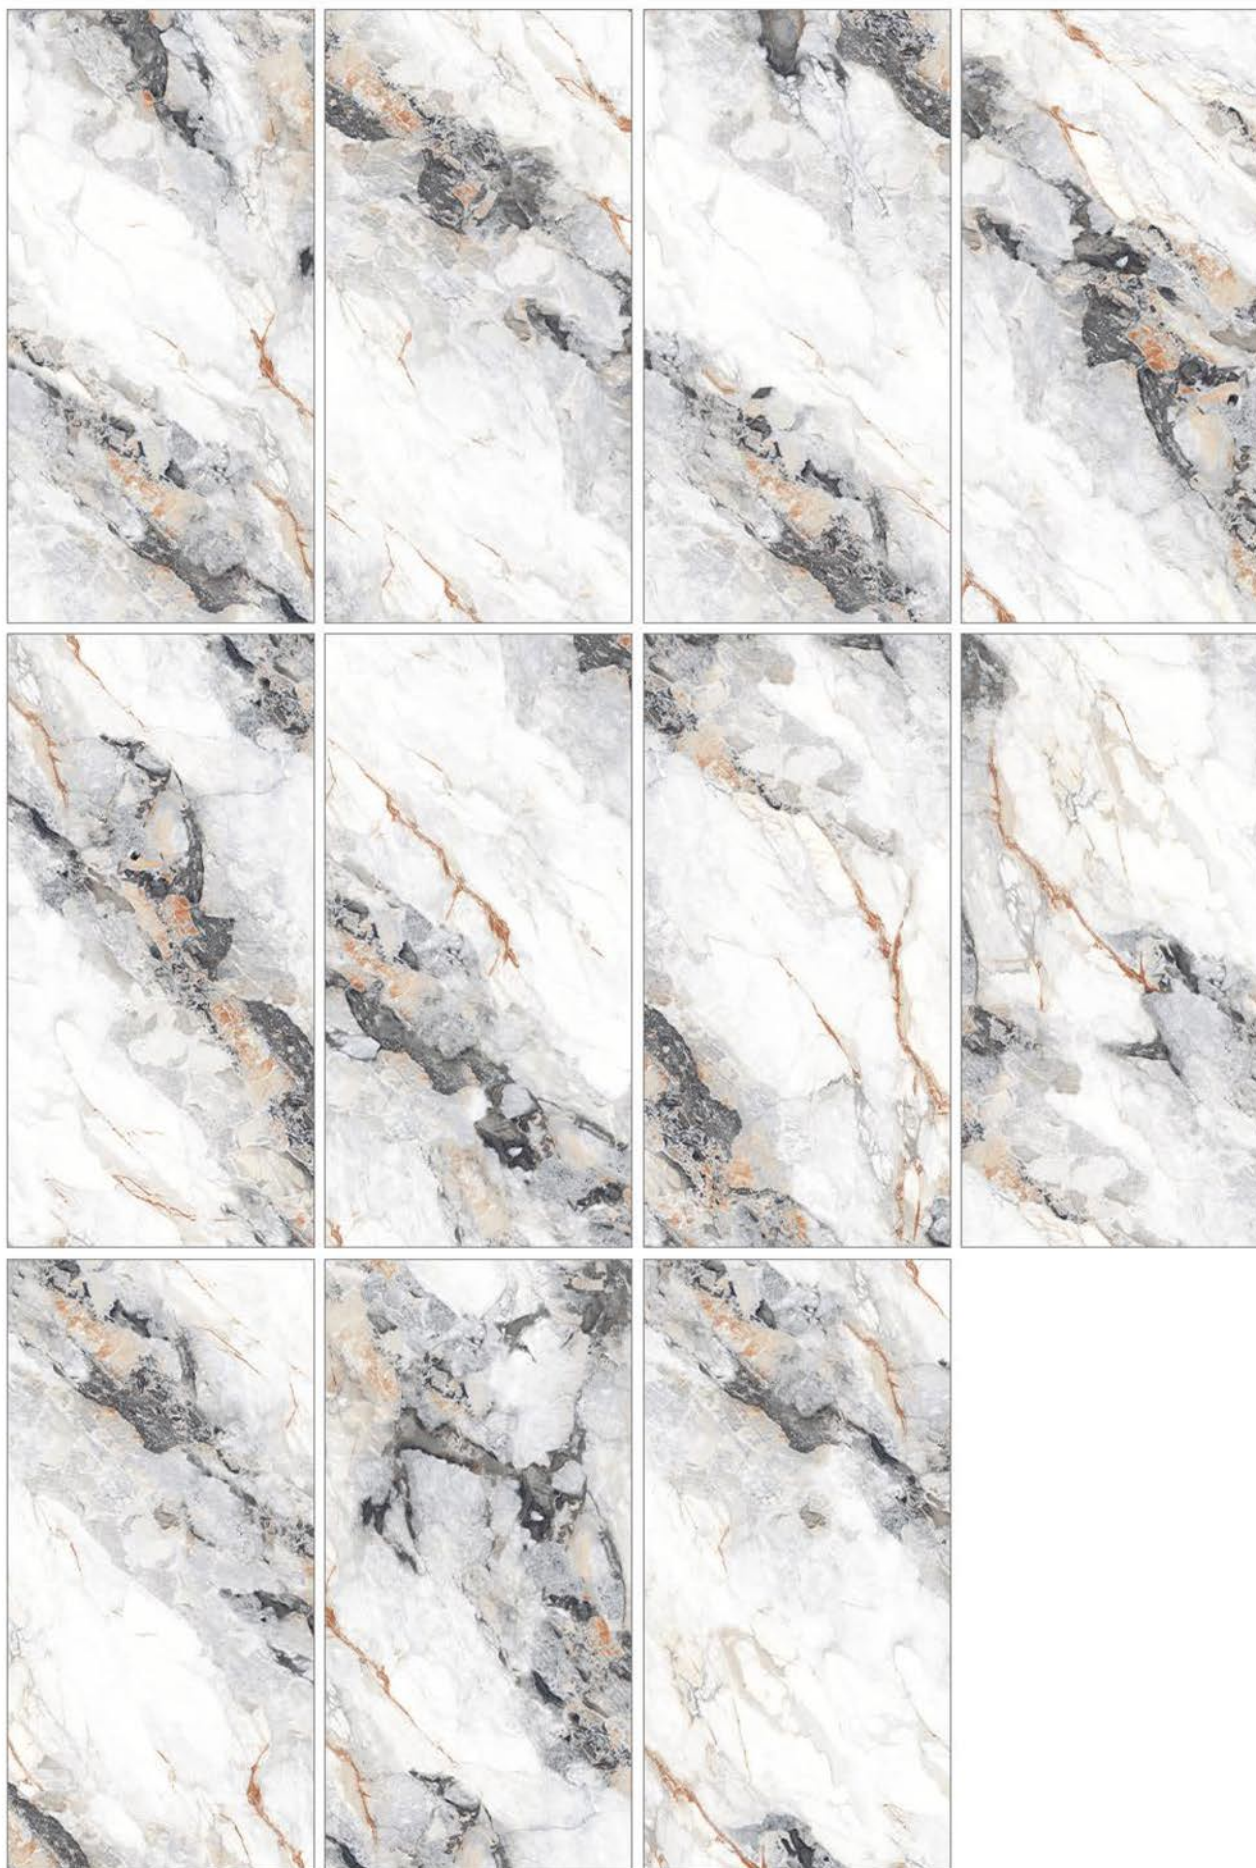

600X600MM

600X1200MM

800X1600MM

800X800MM

**GLOSSY
FINISH**

FACE : 11

HARVEST BROWN

AVAILABLE
SIZES: