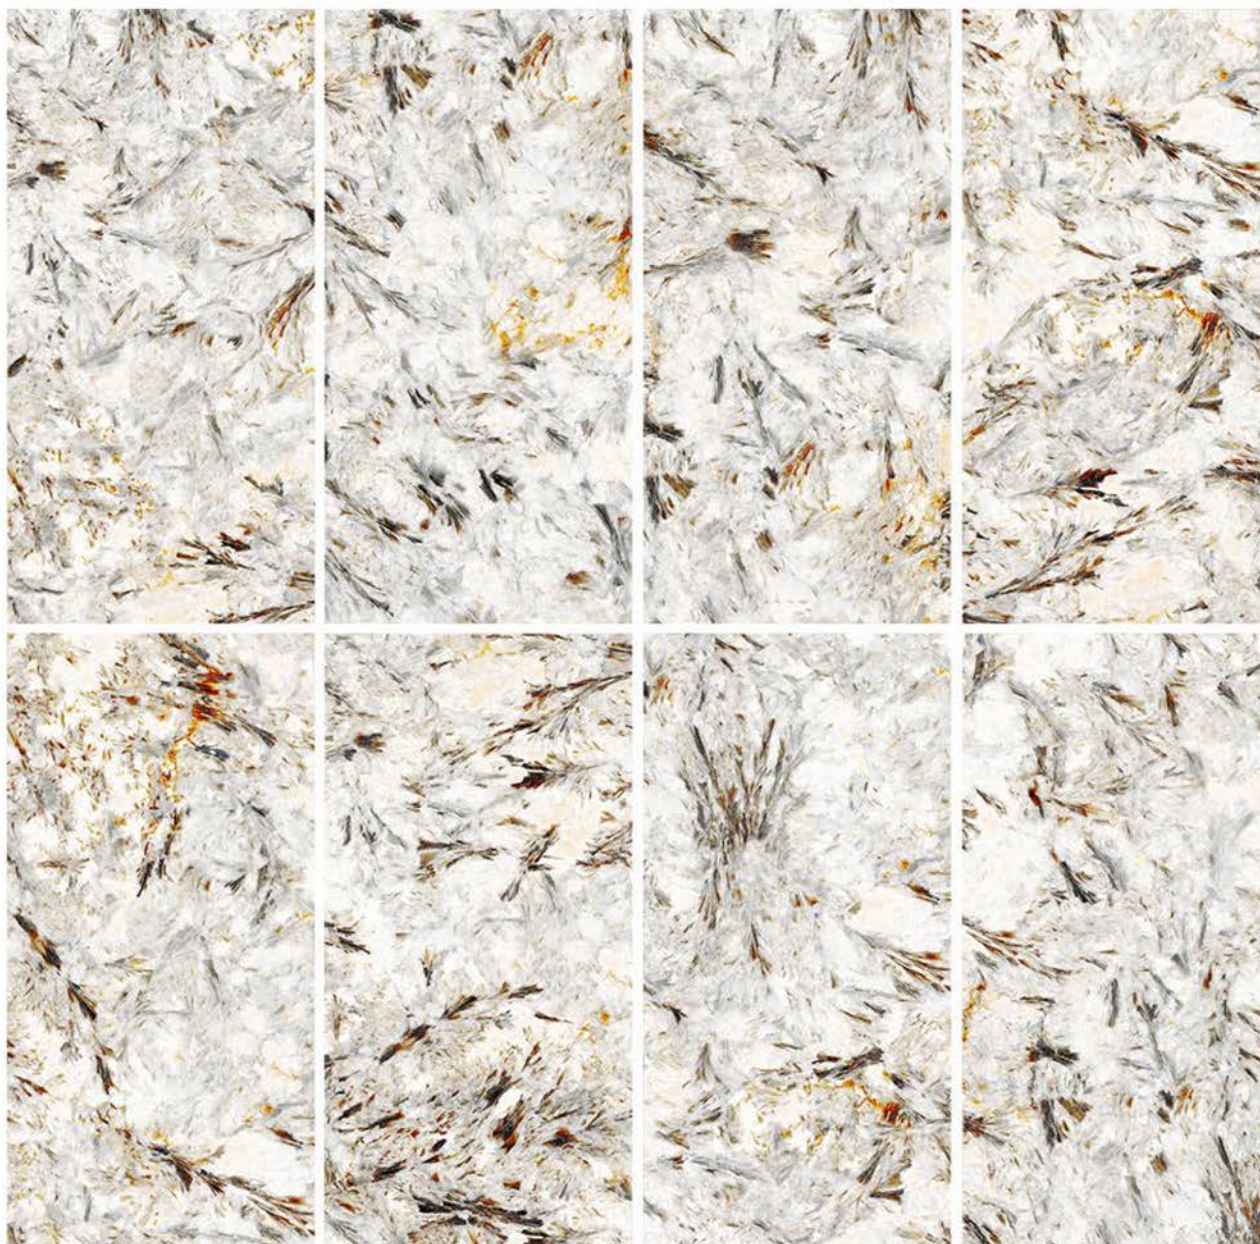

Stain
Resistance

Scratch
Resistance

AVAILABLE
SIZES:

1000X1000MM

600X600MM

600X1200MM

800X1600MM

800X800MM