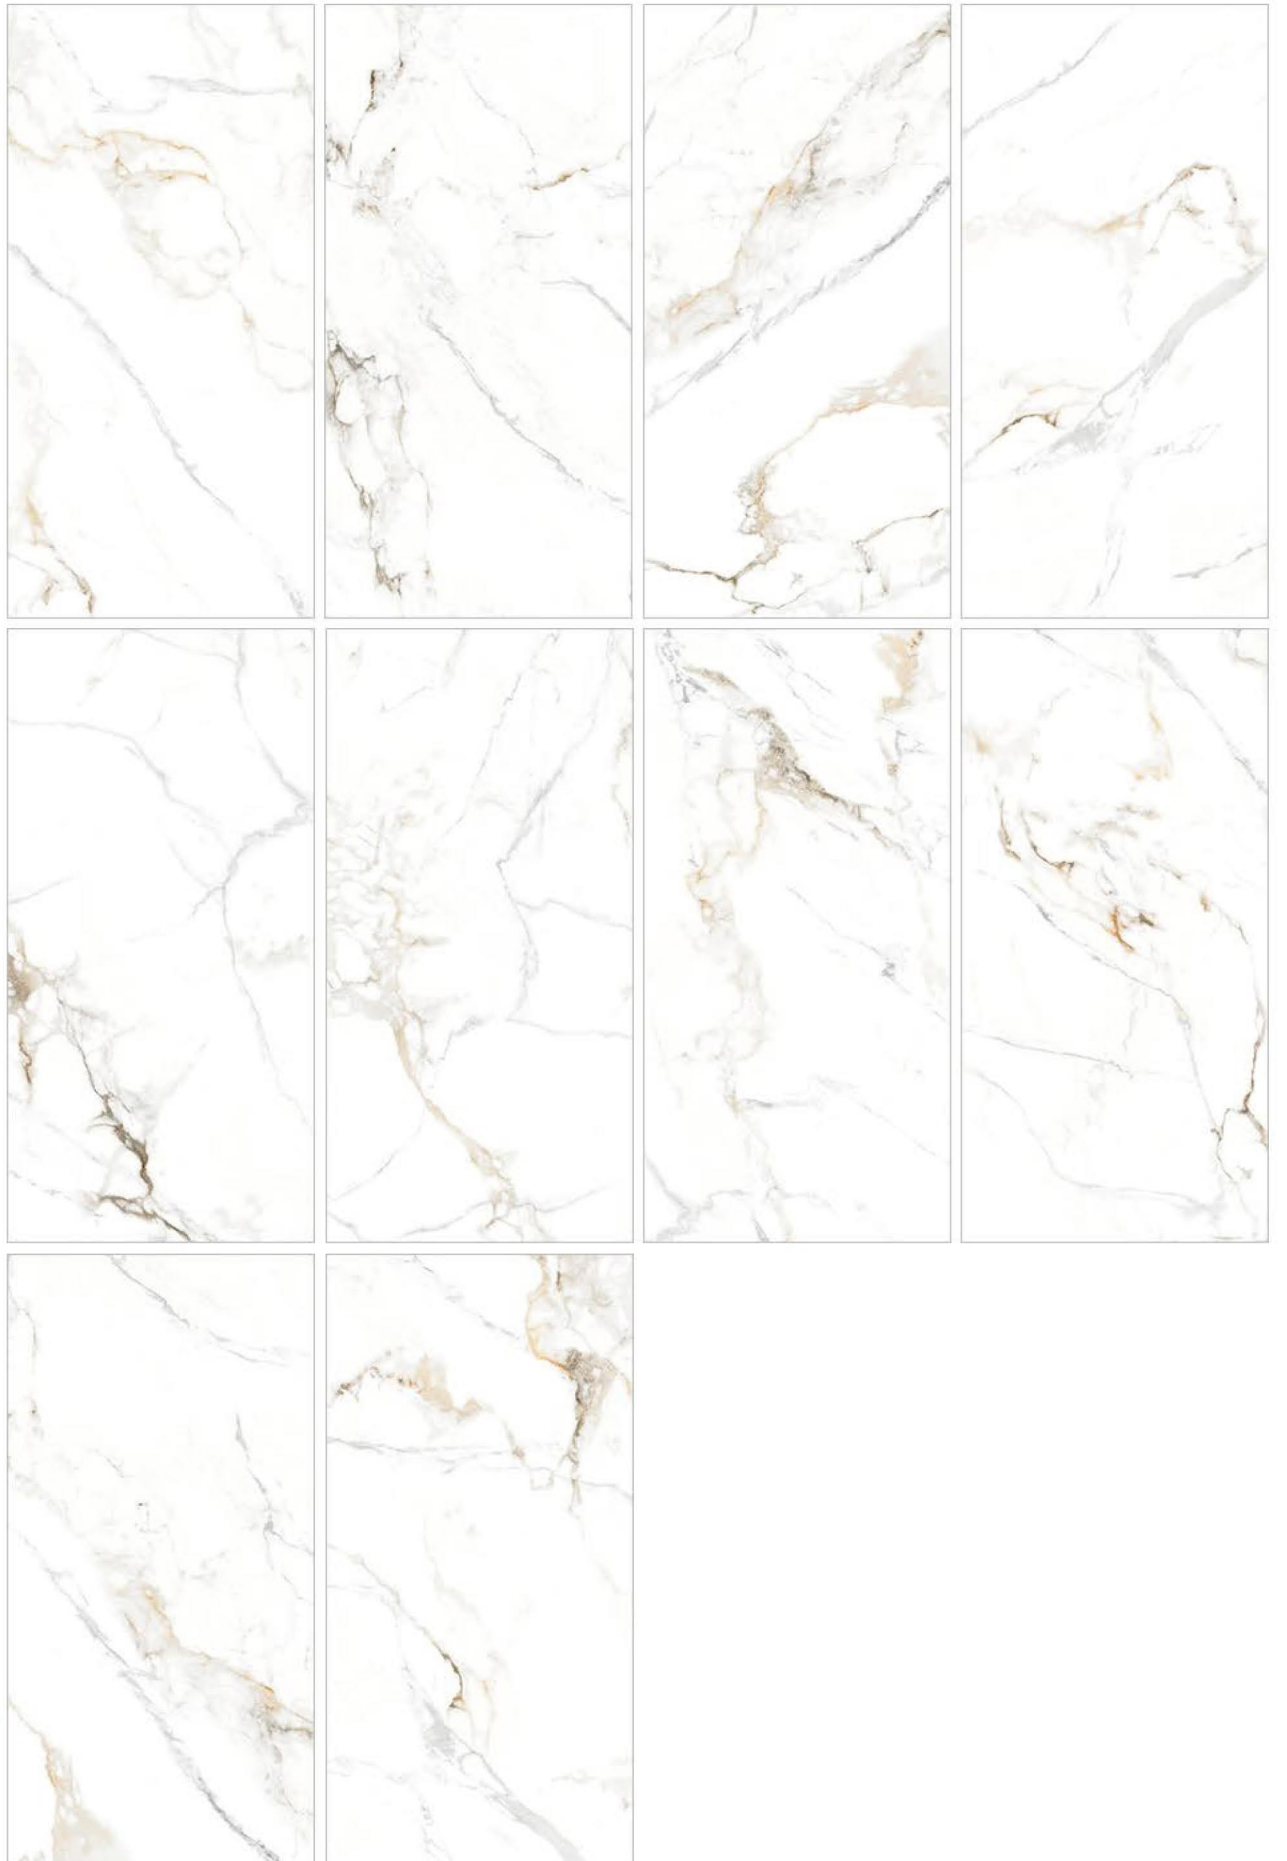

600X1200MM

800X1600MM

800X800MM

**GLOSSY  
FINISH**

FACE : 10