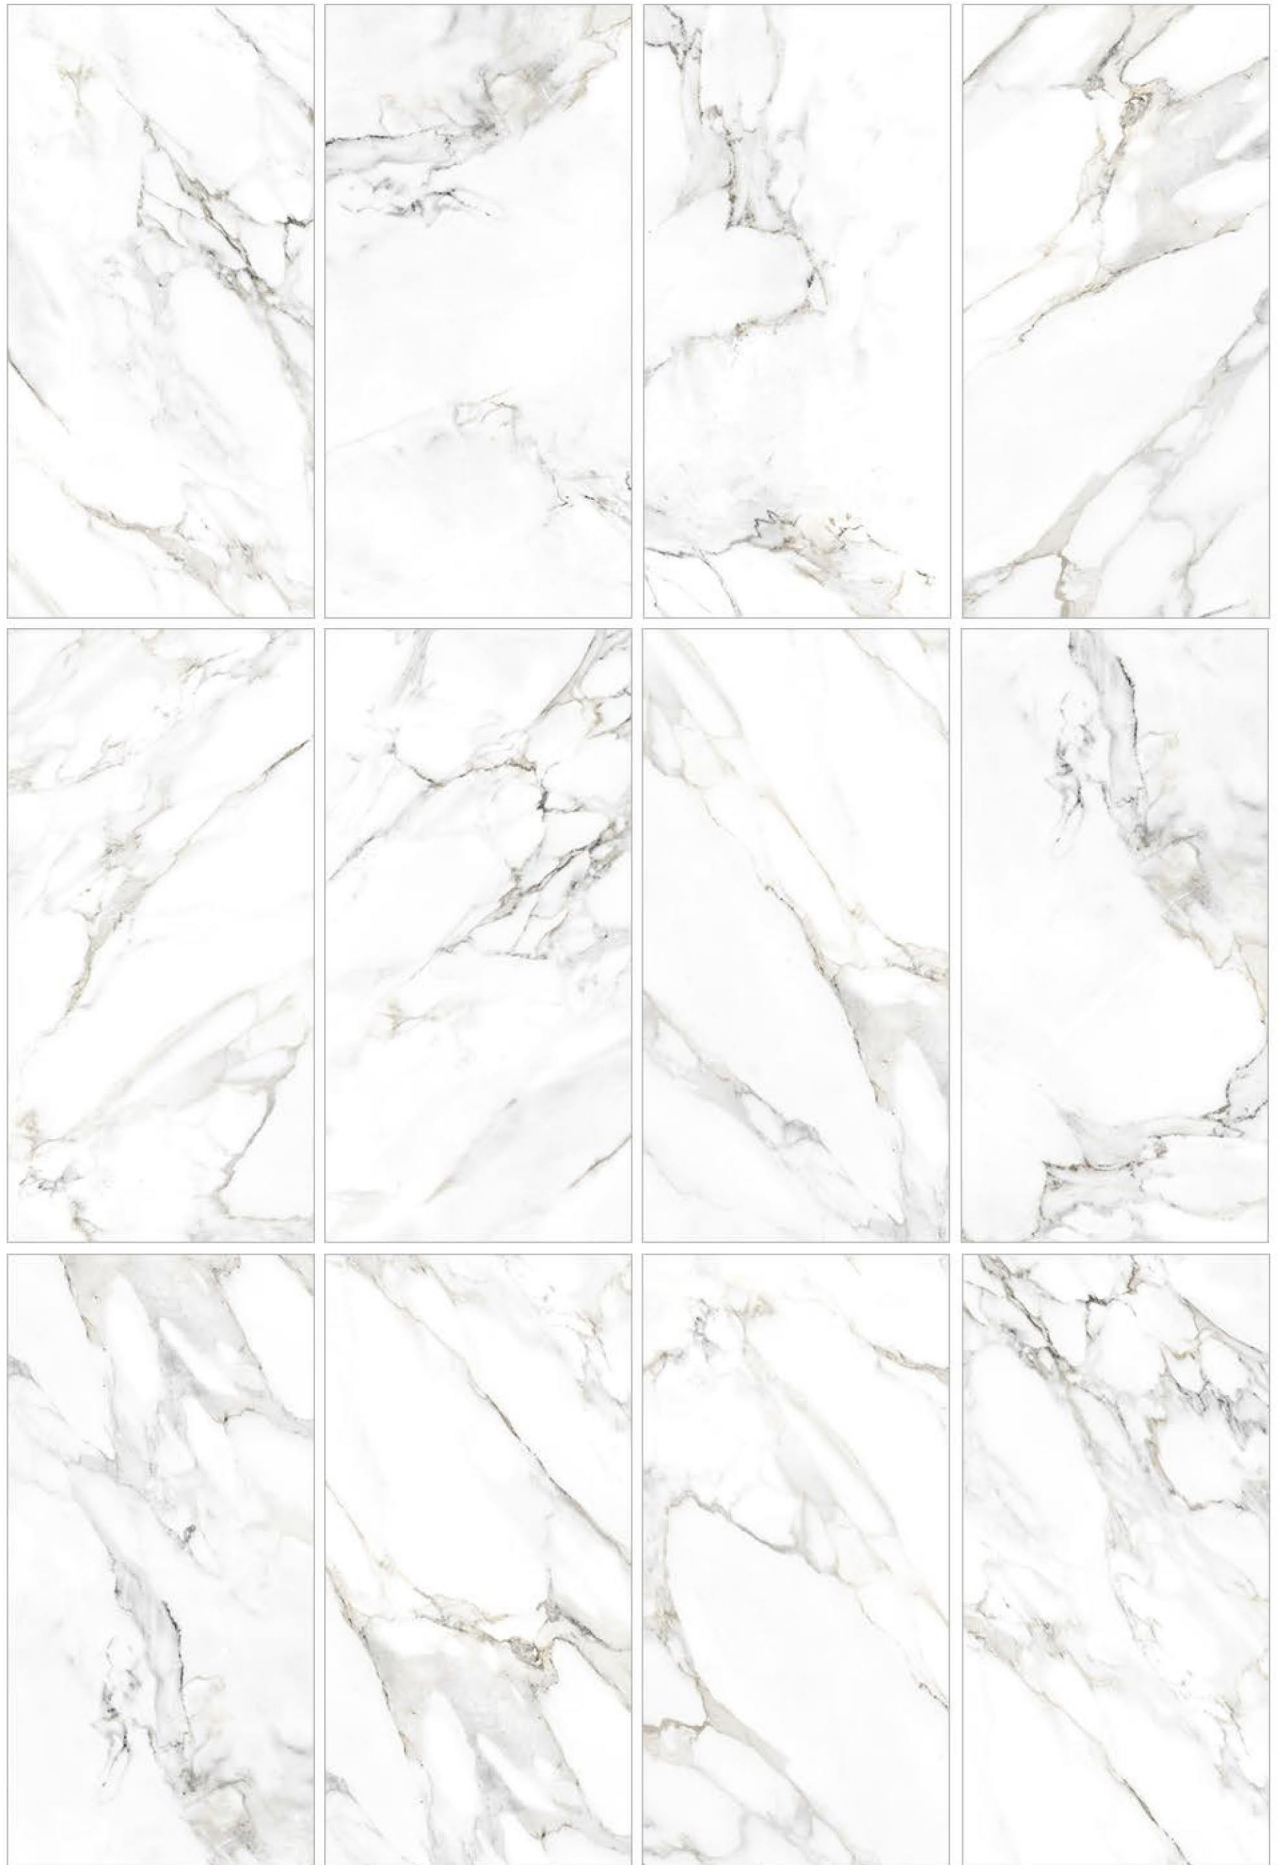

600X600MM

600X1200MM

800X1600MM

800X800MM

**GLOSSY  
FINISH**

FACE : 12