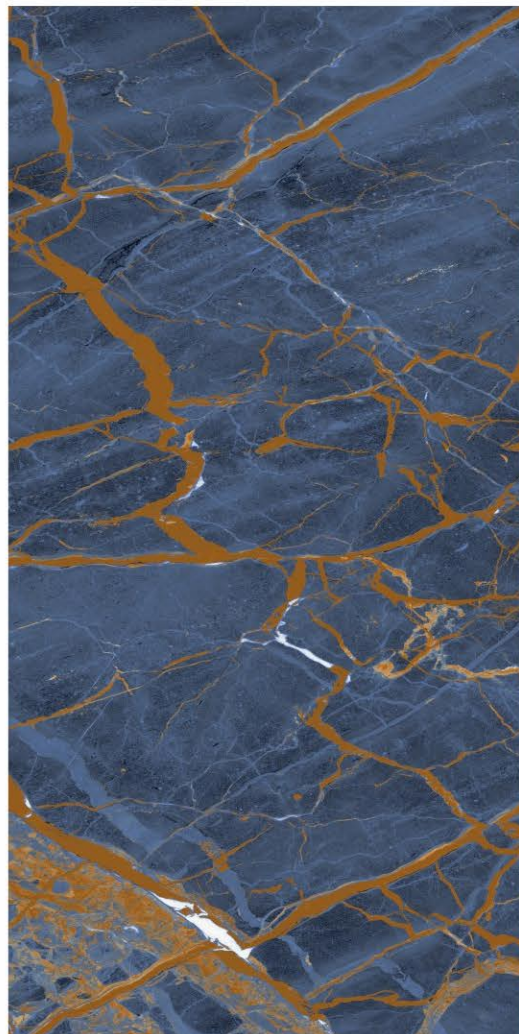

HIGH STRENGTH

SUSTAINABLE & ECOLOGICAL

INTEMPORAL

EASY TO INSTALL

MODULARITY

TECHNICAL SUPERIORITY

ESTRADA BLUE

600X1200MM
Finish : High Gloss
Random : 5