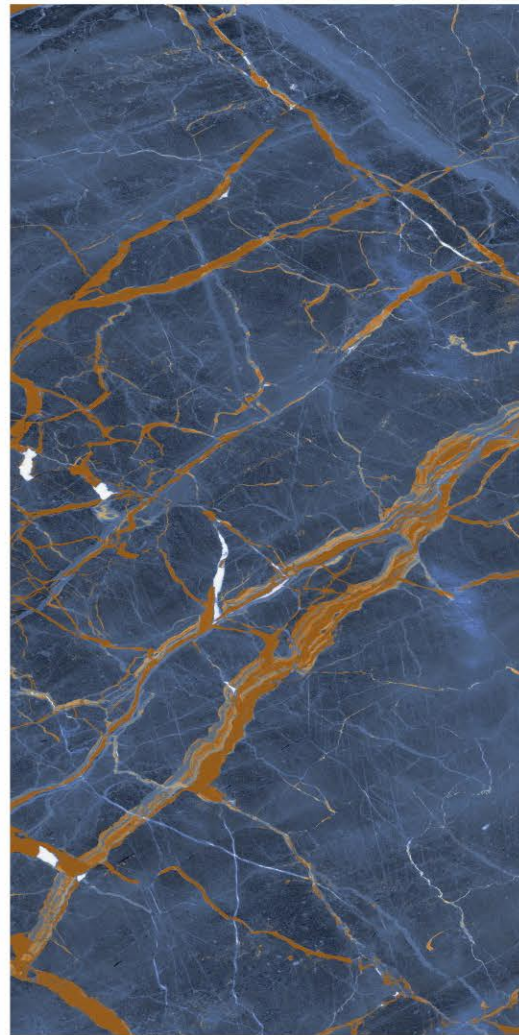

HIGH STRENGTH

SUSTAINABLE & ECOLOGICAL

INTEMPORAL

EASY TO INSTALL

MODULARITY

TECHNICAL SUPERIORITY

ESTRADA BLUE

600X1200MM
Finish : High Gloss
Random : 5