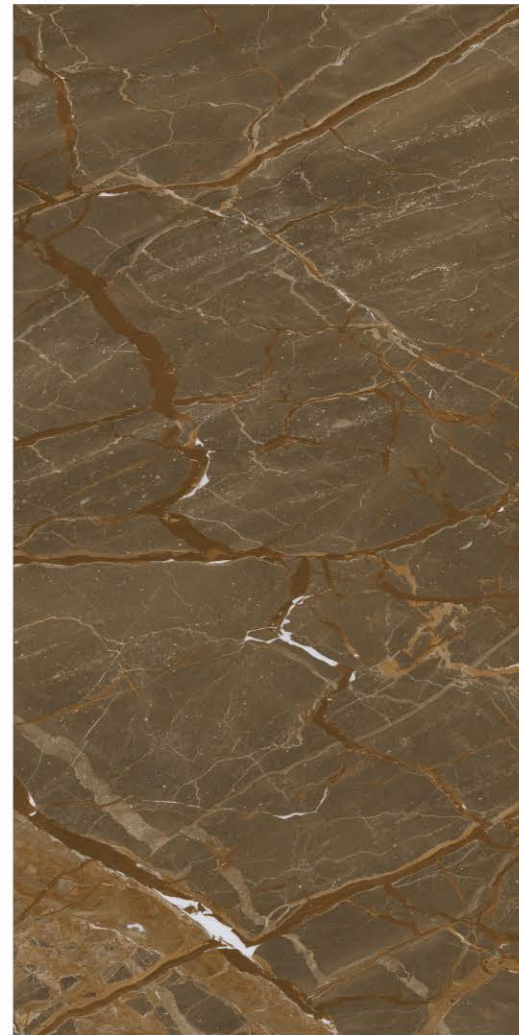

ESTRADA BLUE | 600X1200MM | HIGH GLOSS FINISH

ESTRADA BROWN

600X1200MM
Finish : High Gloss
Random : 5

LARGE AND
VERSATILE

HIGH
STRENGTH

SUSTAINABLE &
ECOLOGICAL

INTEMPORAL

EASY TO
INSTALL