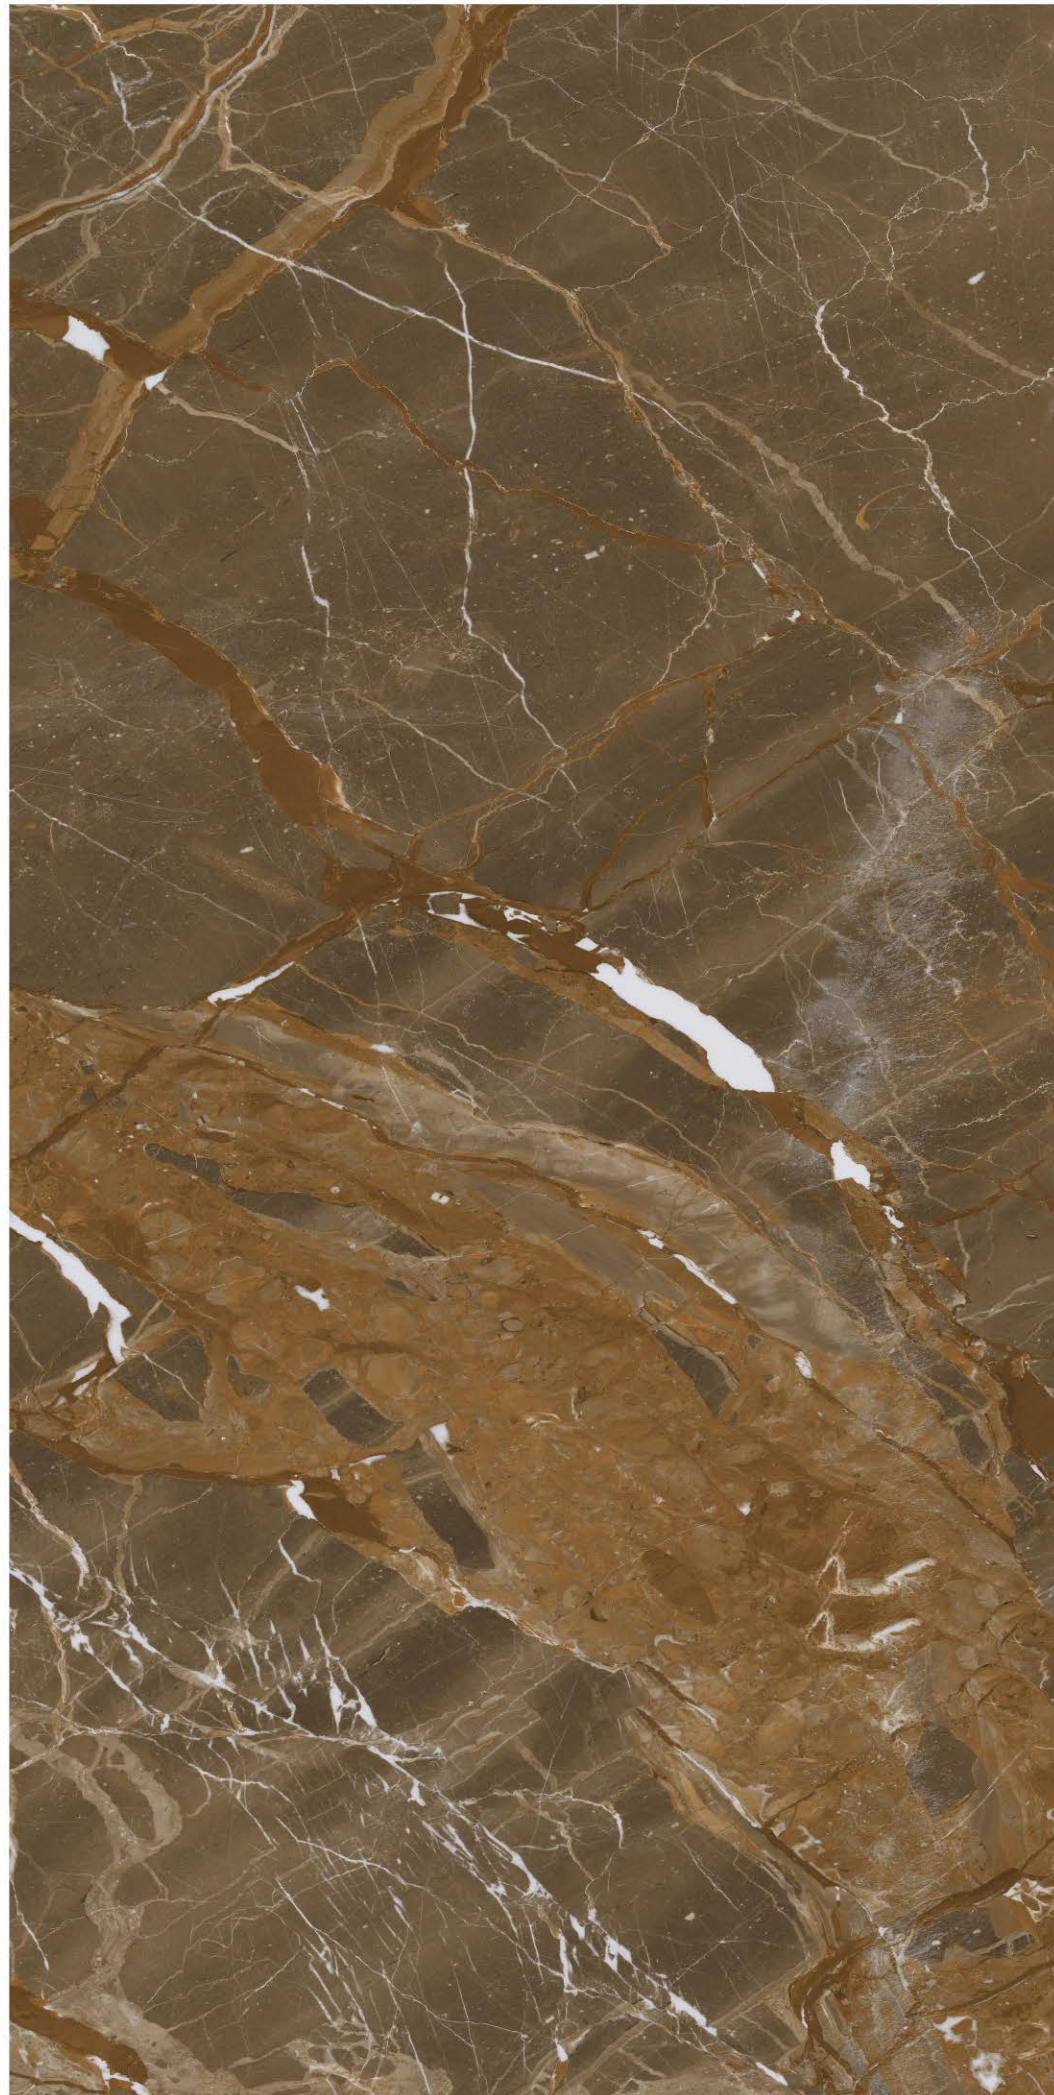

ESTRADA BLUE | 600X1200MM | HIGH GLOSS FINISH

ESTRADA BROWN

600X1200MM
Finish : High Gloss
Random : 5

LARGE AND
VERSATILE

HIGH
STRENGTH

SUSTAINABLE &
ECOLOGICAL

INTEMPORAL

EASY TO
INSTALL