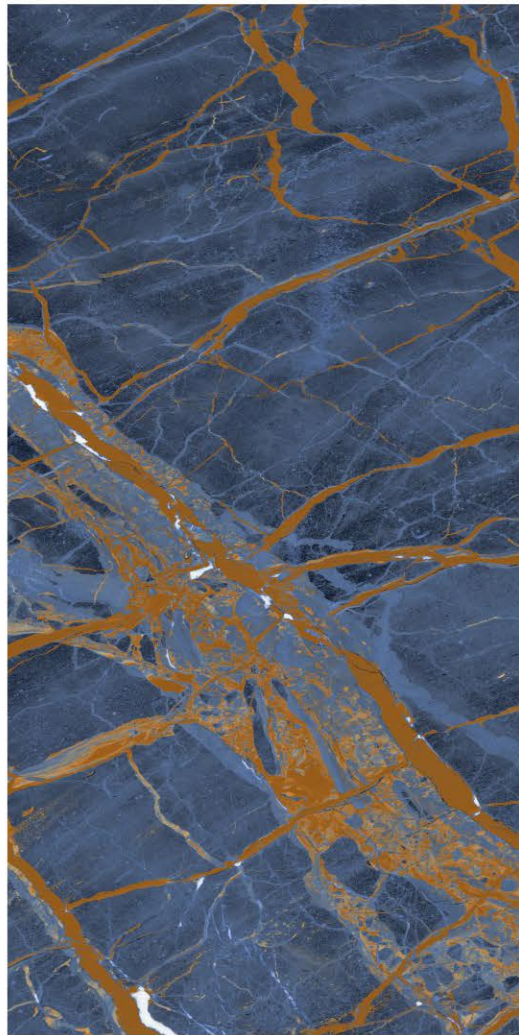

HIGH STRENGTH

SUSTAINABLE & ECOLOGICAL

INTEMPORAL

EASY TO INSTALL

MODULARITY

TECHNICAL SUPERIORITY

ESTRADA BLUE

600X1200MM
Finish : High Gloss
Random : 5