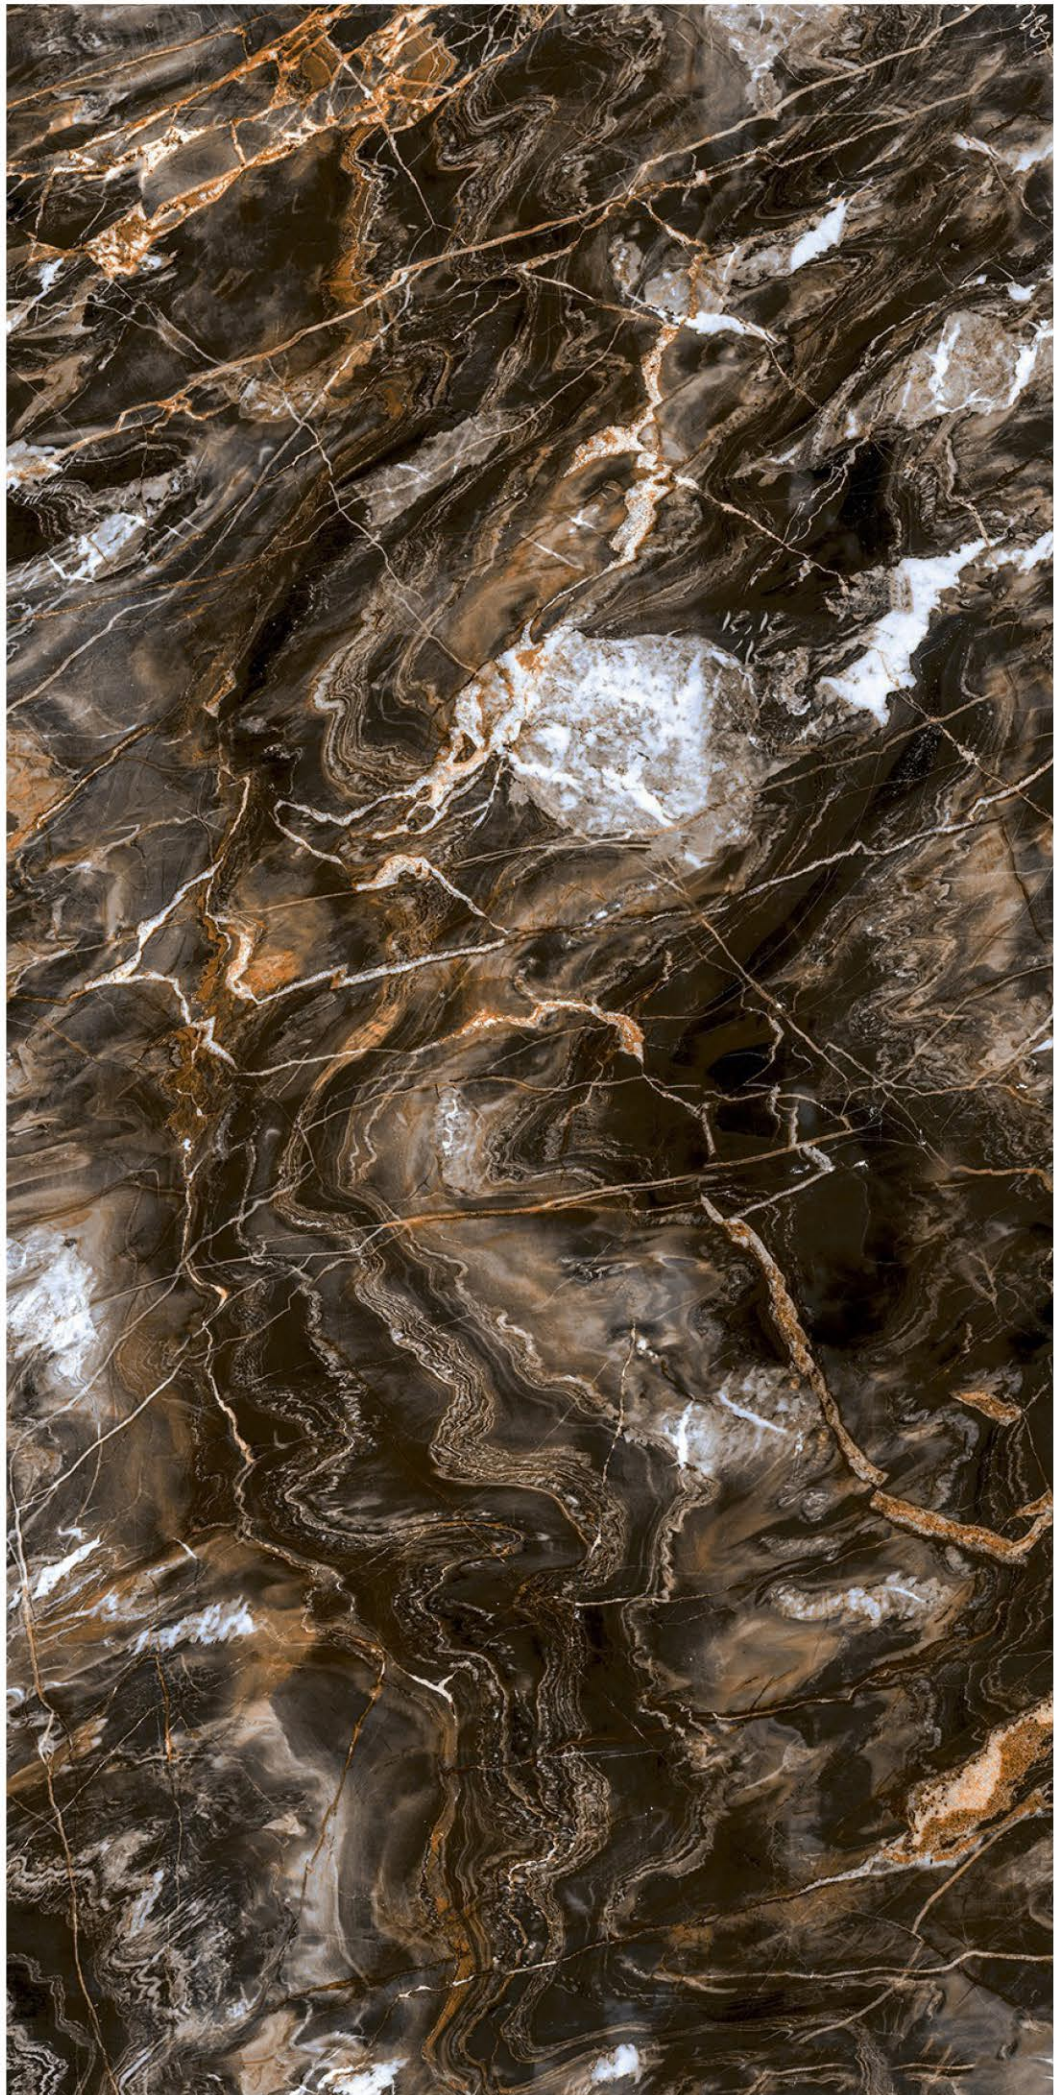

HIGH
STRENGTH

SUSTAINABLE &
ECOLOGICAL

INTEMPORAL

EASY TO
INSTALL

MODULARITY

TECHNICAL
SUPERIORITY

WASHINGTON BROWN

600X1200MM
Finish : High Gloss
Random : 4