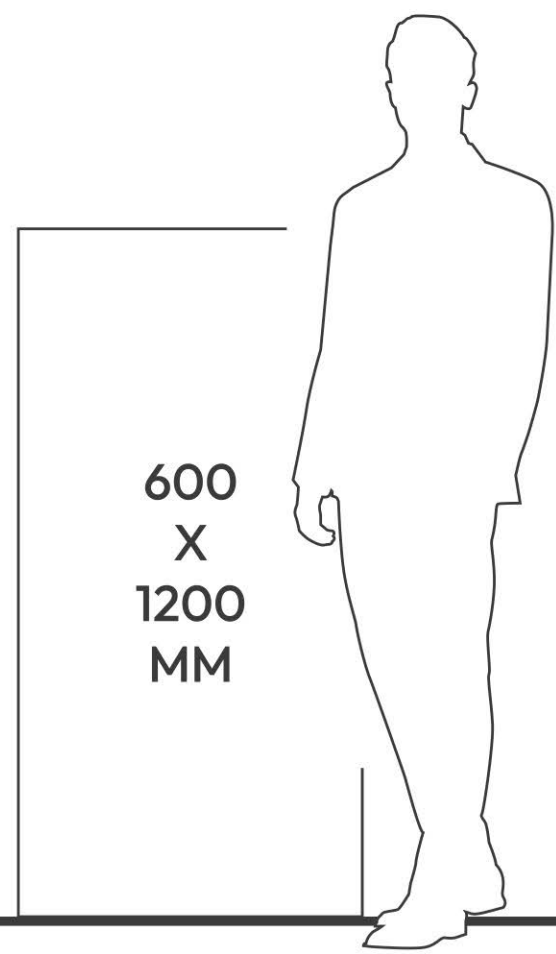

High gloss marble is often used for decorative purposes, such as flooring, countertops, and decorative accents in buildings and homes. It is important to note that high gloss marble requires regular maintenance to keep its shine, as it is prone to scratches and dulling over time

- LARGE AND VERSATILE
- HIGH STRENGTH
- SUSTAINABLE & ECOLOGICAL
- INTEMPORAL
- EASY TO INSTALL
- MODULARITY