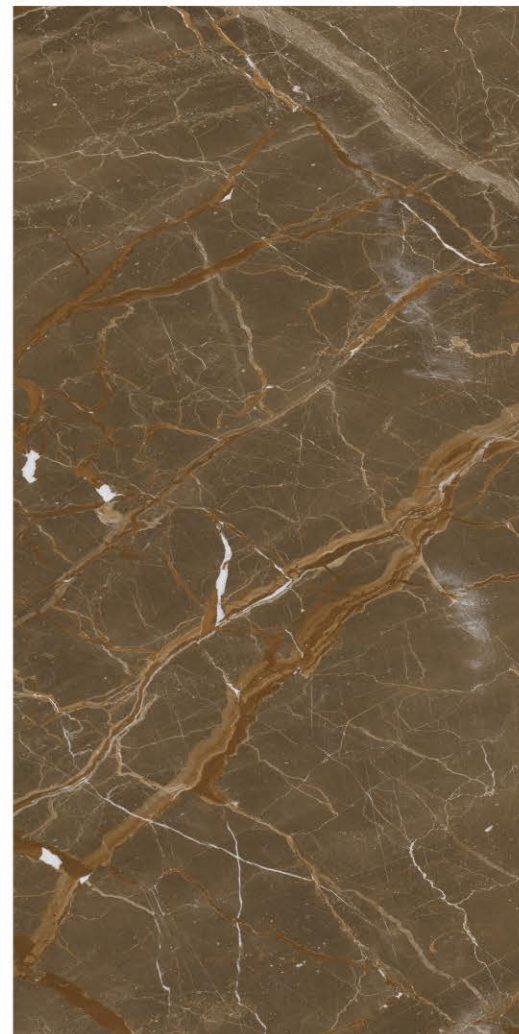

ESTRADA BLUE | 600X1200MM | HIGH GLOSS FINISH

ESTRADA BROWN

600X1200MM
Finish : High Gloss
Random : 5

LARGE AND
VERSATILE

HIGH
STRENGTH

SUSTAINABLE &
ECOLOGICAL

INTEMPORAL

EASY TO
INSTALL