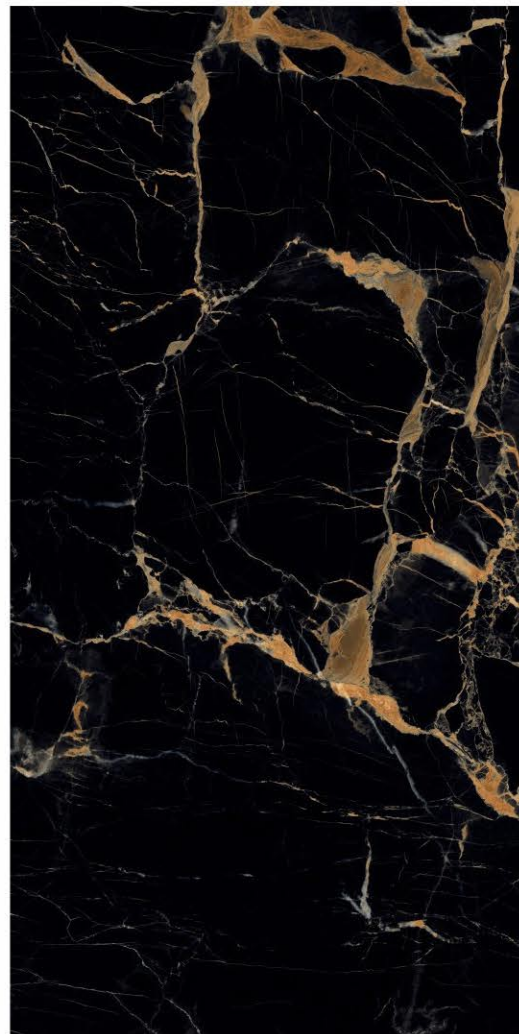

HIGH
STRENGTH

SUSTAINABLE &
ECOLOGICAL

INTEMPORAL

EASY TO
INSTALL

MODULARITY

TECHNICAL
SUPERIORITY

CAMRY BROWN | 600X1200MM | HIGH GLOSS FINISH

CAMILIA BLACK