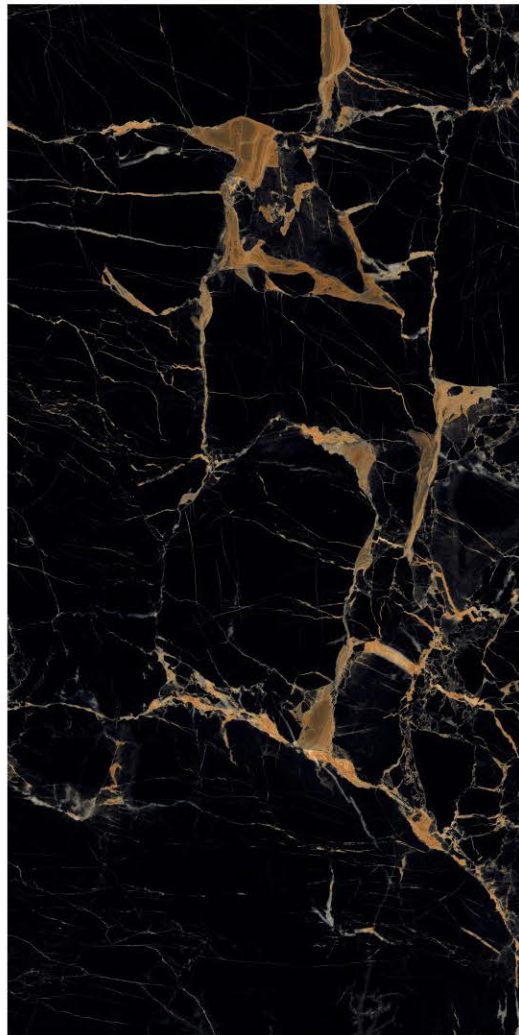

HIGH
STRENGTH

SUSTAINABLE &
ECOLOGICAL

INTEMPORAL

EASY TO
INSTALL

MODULARITY

TECHNICAL
SUPERIORITY

CAMRY BROWN | 600X1200MM | HIGH GLOSS FINISH

CAMILIA BLACK