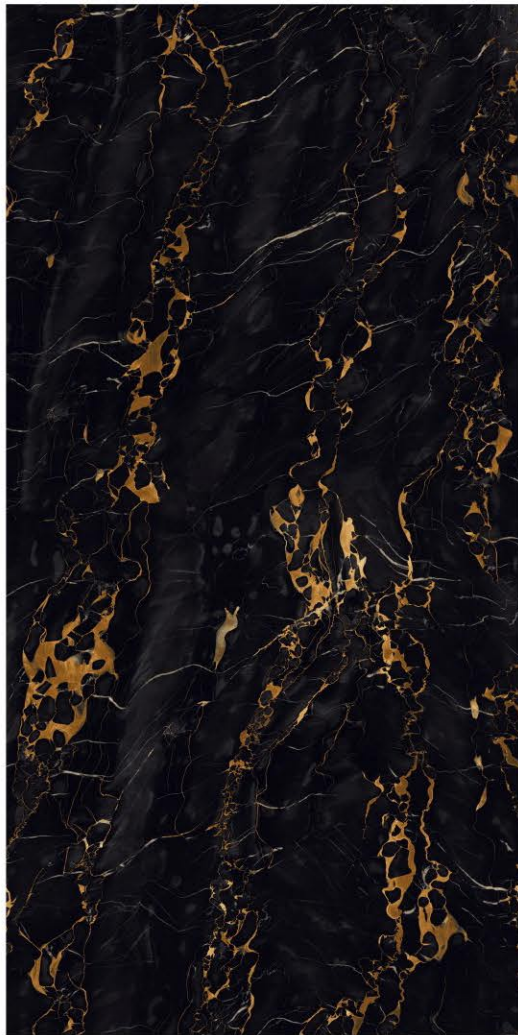

SUSTAINABLE &
ECOLOGICAL

INTEMPORAL

EASY TO
INSTALL

MODULARITY

TECHNICAL
SUPERIORITY

PORTORO BLACK

600X1200MM
Finish : High Gloss
Random : 5

JNTM
JONEEL
MAKE YOUR OWN DREAM