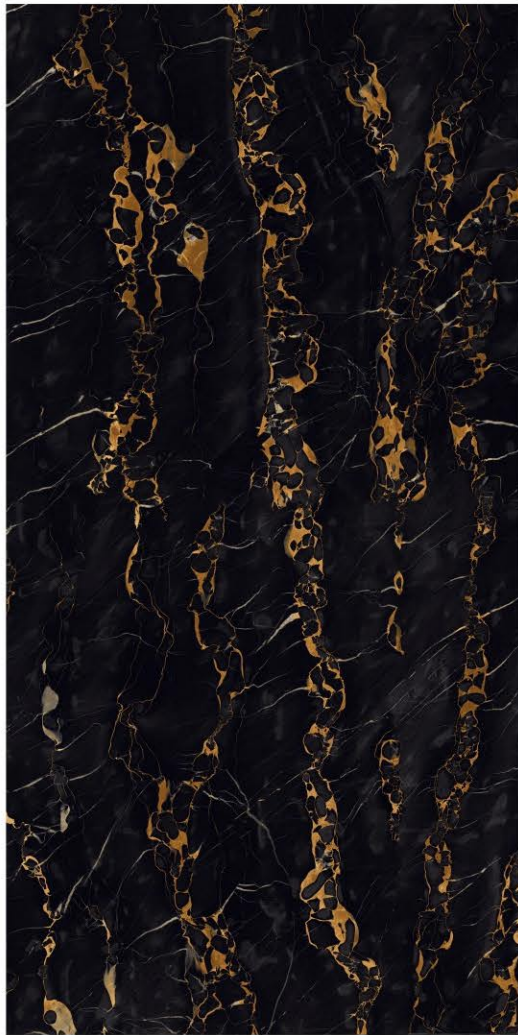

SUSTAINABLE &
ECOLOGICAL

INTEMPORAL

EASY TO
INSTALL

MODULARITY

TECHNICAL
SUPERIORITY

PORTORO BLACK

600X1200MM
Finish : High Gloss
Random : 5

JNTM
JONEEL
MAKE YOUR OWN DREAM