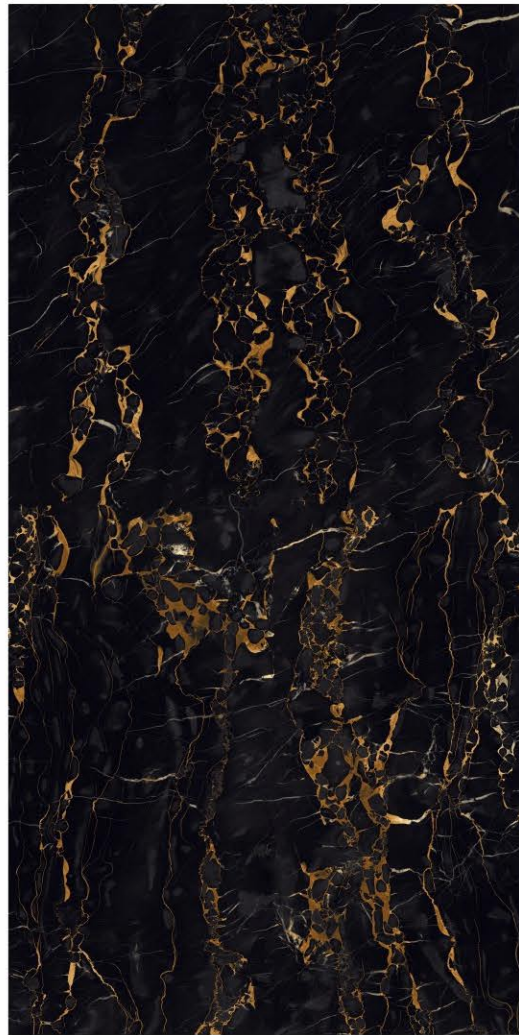

SUSTAINABLE &
ECOLOGICAL

INTEMPORAL

EASY TO
INSTALL

MODULARITY

TECHNICAL
SUPERIORITY

PORTORO BLACK

600X1200MM
Finish : High Gloss
Random : 5

JNTM
JONEEL
MAKE YOUR OWN DREAM