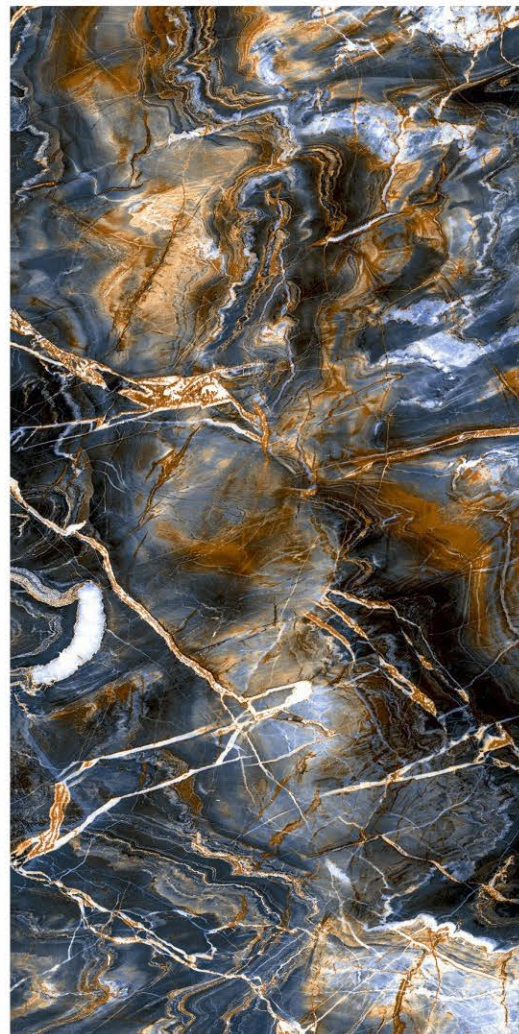

INTEMPORAL

EASY TO
INSTALL

MODULARITY

TECHNICAL
SUPERIORITY

WASHINGTON BLUE

600X1200MM
Finish : High Gloss
Random : 4

JNTM
JONEEL
MAKE YOUR OWN DREAM

LARGE AND
VERSATILE