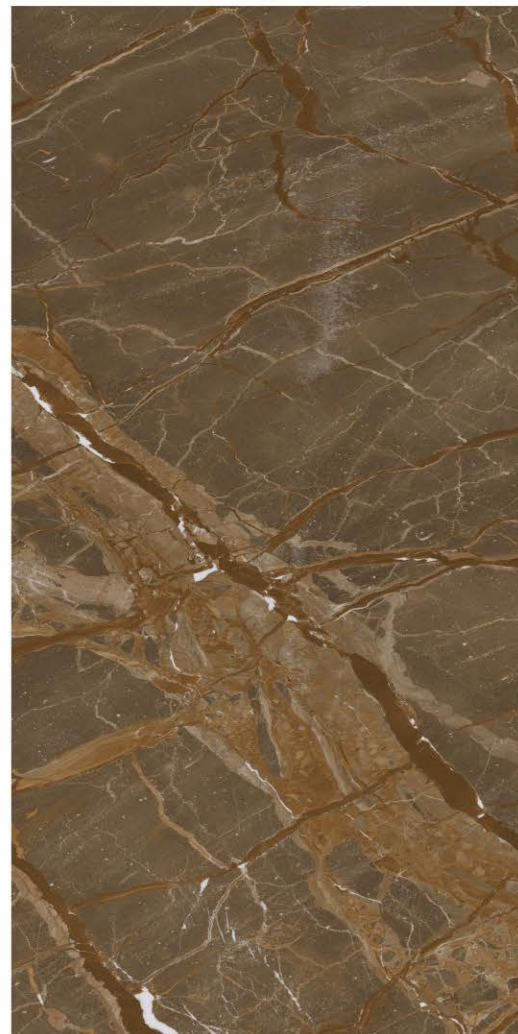

ESTRADA BLUE | 600X1200MM | HIGH GLOSS FINISH

ESTRADA BROWN

600X1200MM
Finish : High Gloss
Random : 5

LARGE AND
VERSATILE

HIGH
STRENGTH

SUSTAINABLE &
ECOLOGICAL

INTEMPORAL

EASY TO
INSTALL