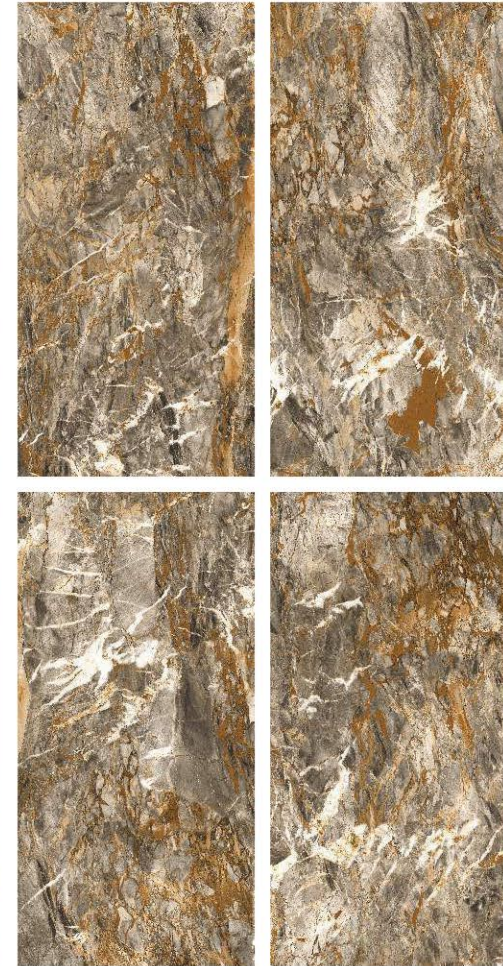

**EXTRA**  
colors

600x  
1200mm

GLAZED  
VITRIFIED TILES

**VOLGA  
BROWN**

Finish | High Gloss  
Random | 4 Faces

**VENEZIA  
LAVA**

Finish | High Gloss  
Random | 4 Faces

600x  
1200mm