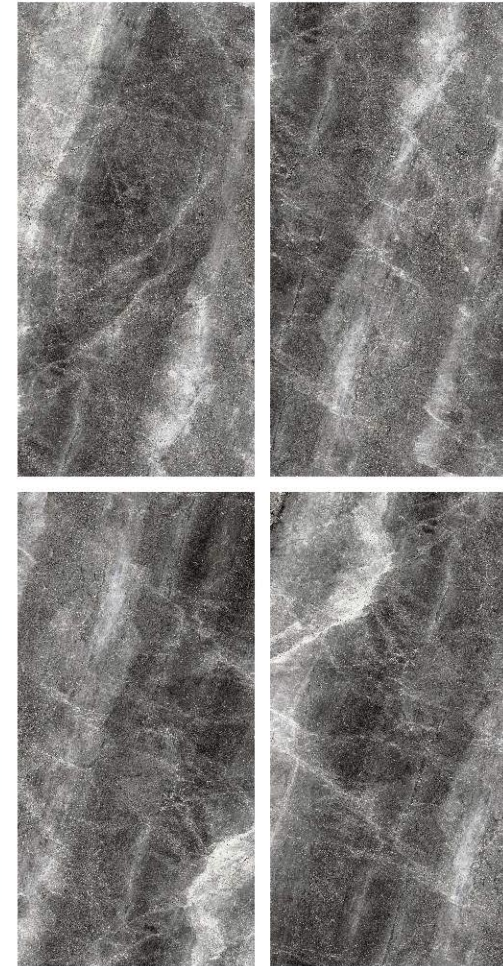

Finish | High Gloss  
Random | 4 Faces

**SENSY  
NATURAL**

Finish | High Gloss  
Random | 4 Faces

600x  
1200mm

GLAZED  
VITRIFIED TILES

**NEXO  
BLACK**

Finish | High Gloss  
Random | 4 Faces

**NEXO  
BLUE**