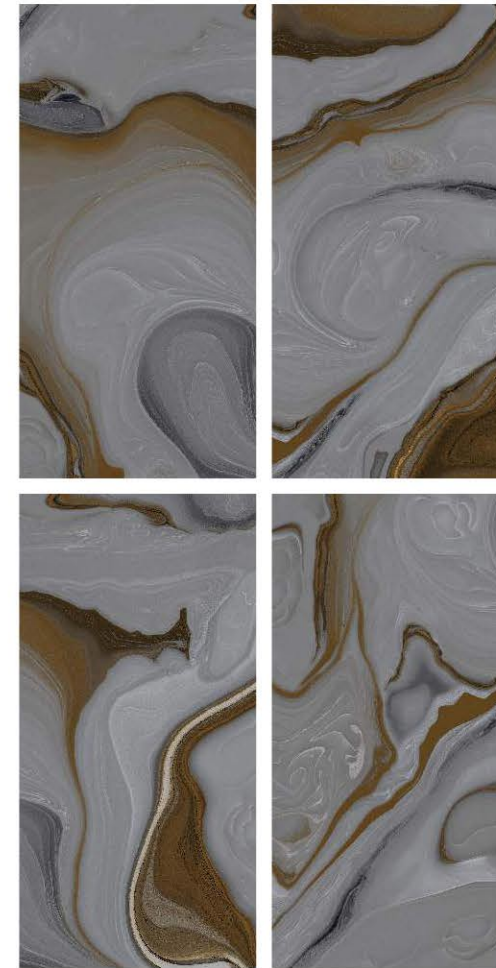

**EXTRA**  
colors

600x  
1200mm

GLAZED  
VITRIFIED TILES

**VOLGA  
BROWN**

Finish | High Gloss  
Random | 4 Faces

**VENEZIA  
LAVA**

Finish | High Gloss  
Random | 4 Faces

600x  
1200mm

GLAZED  
VITRIFIED TILES

**VIDEY  
COFFEE**

Finish | High Gloss  
Random | 6 Faces

**VIDEY  
BLUE**

Finish | High Gloss  
Random | 6 Faces

600x  
1200mm

GLAZED  
VITRIFIED TILES

**EXTRA**  
colors