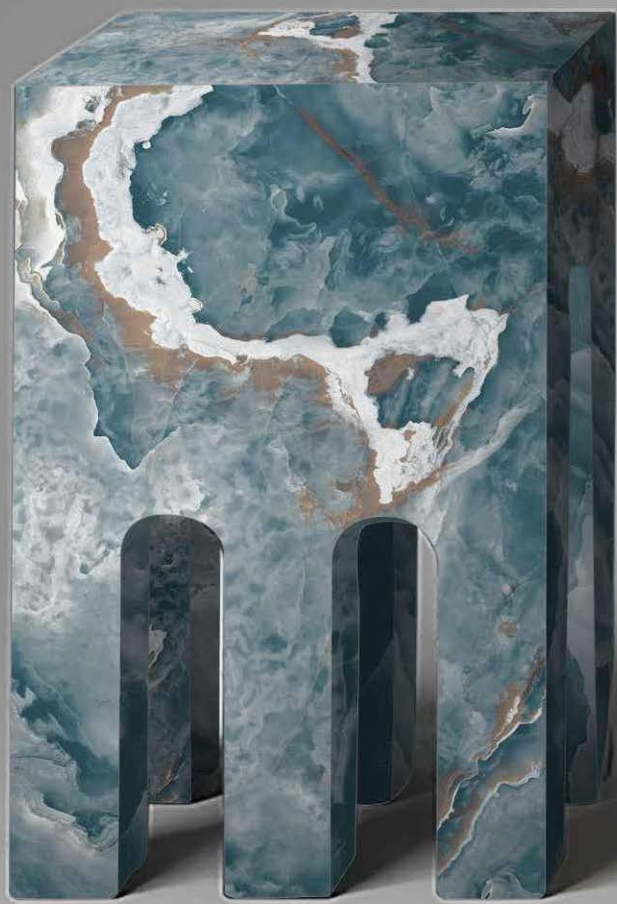

the best and new design Of the exquisite surface for your
space and give it a seamless and aesthetic look...