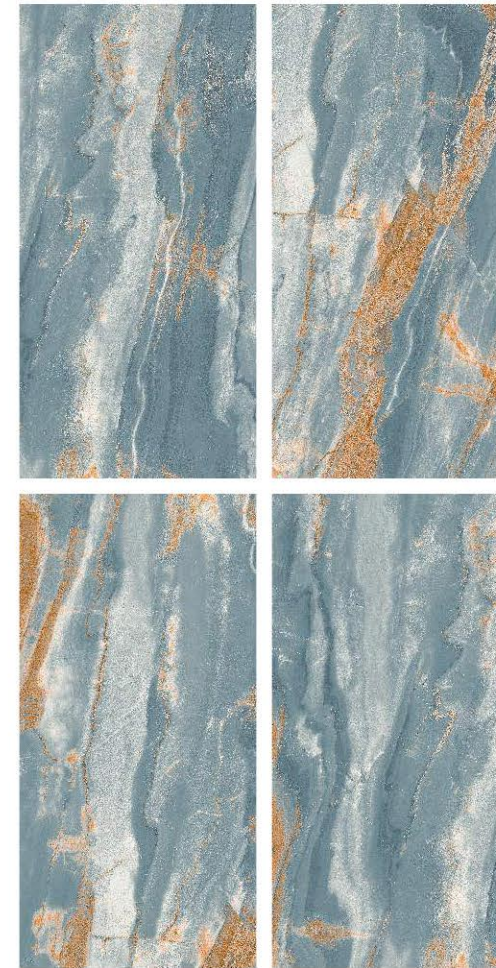

EXTRA
colors

**PRESIDENT
PURPLE**

Finish | High Gloss
Random | 4 Faces

**THUNDER
AQUA**

Finish | High Gloss
Random | 4 Faces

EXTRA
colors