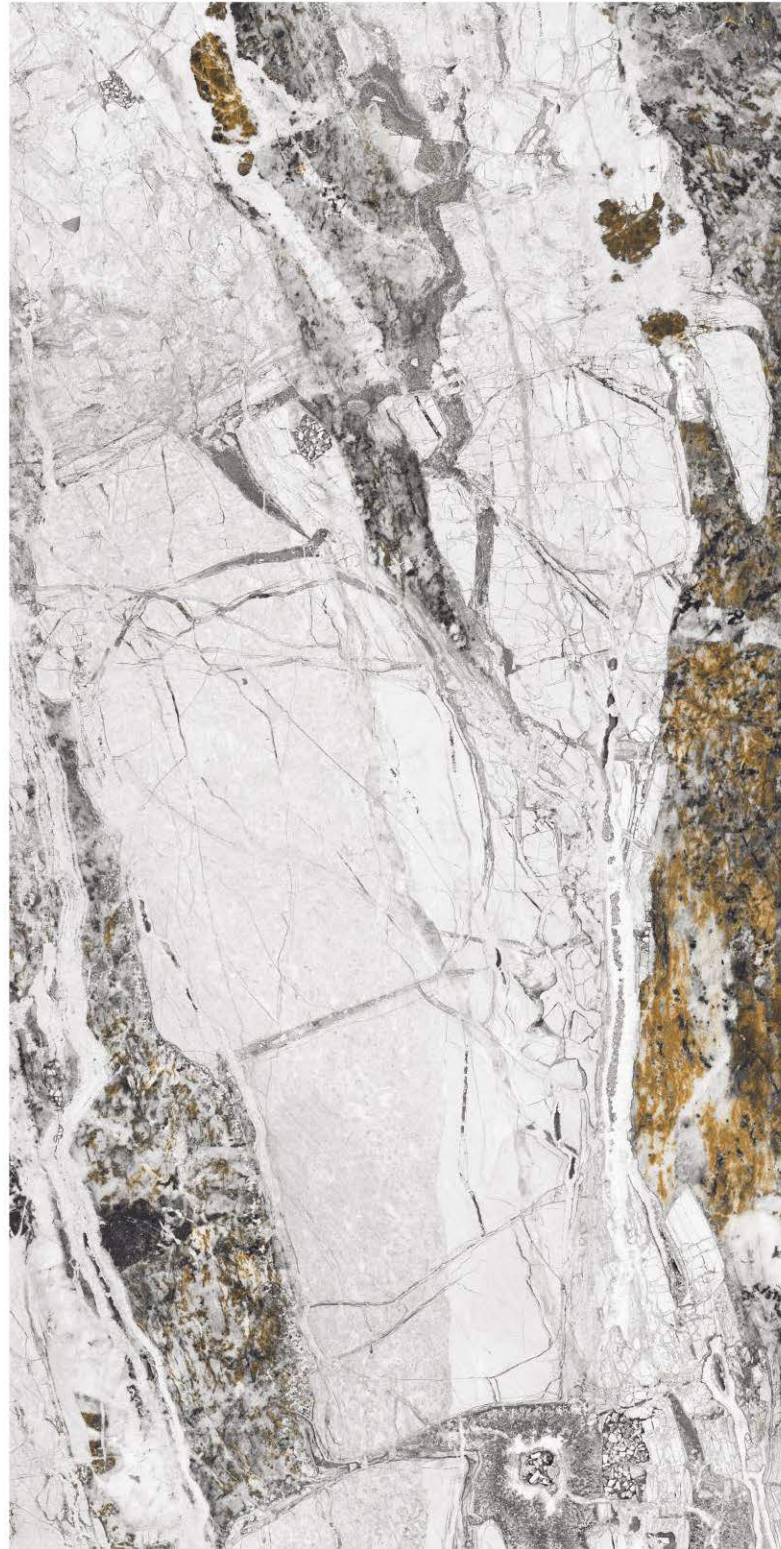

**SEMORNA  
GREEN**

Finish | High Gloss  
Random | 4 Faces

**SEMORNA  
RED**

Finish | High Gloss  
Random | 4 Faces

**EXTRA**  
colors

600x  
1200mm

GLAZED  
VITRIFIED TILES

**SENSY  
LARK**