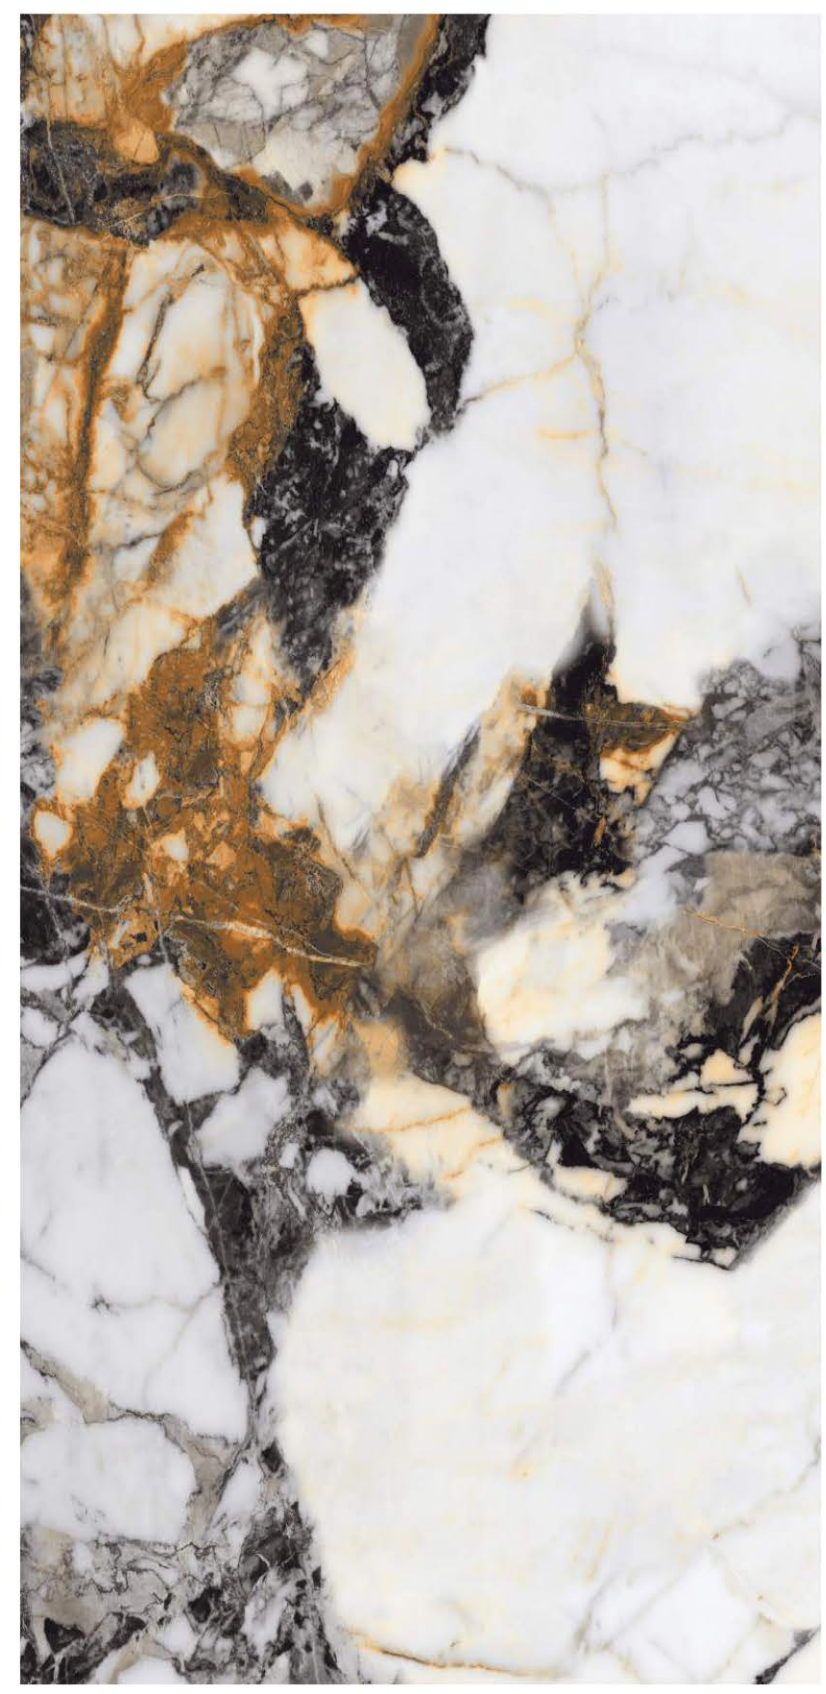

**EXTRA**  
colors

**BRING ONYX  
PEACH**

Finish | High Gloss  
Random | 4 Faces

**DRIAM  
NATURAL**

Finish | High Gloss  
Random | 4 Faces

600x  
1200mm

GLAZED  
VITRIFIED TILES

**EXTRA**  
colors