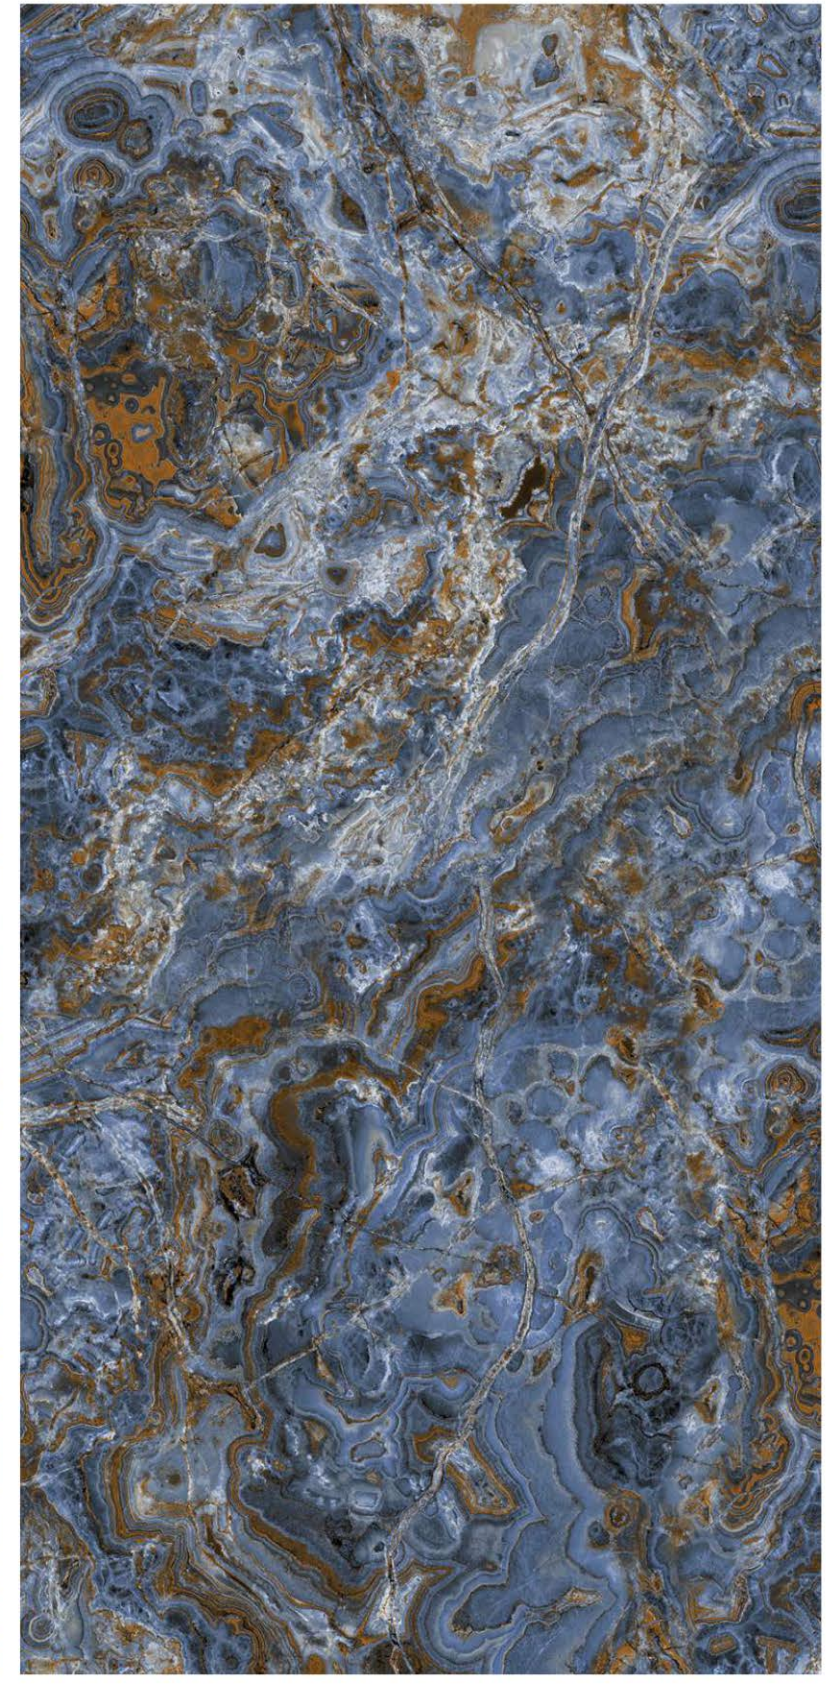

**NIROBI ONYX
BLUE**

Finish | High Gloss
Random | 4 Faces