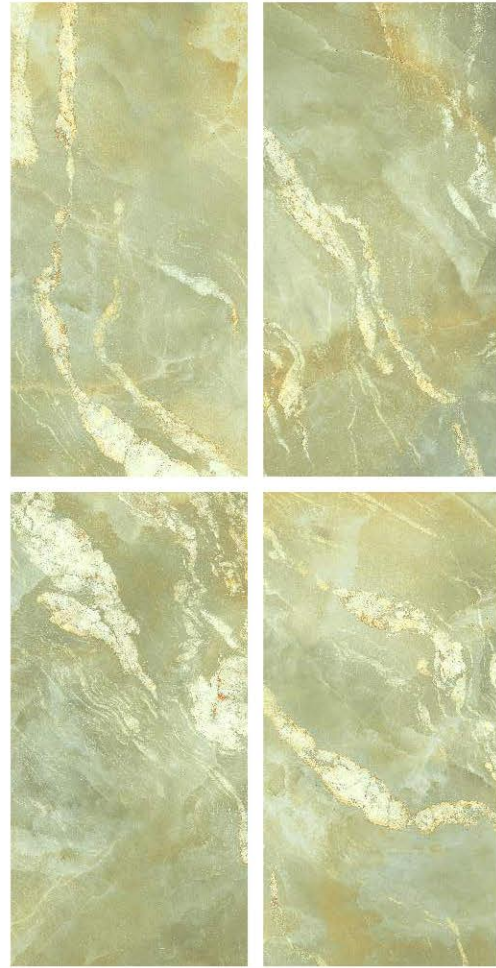

600x
1200mm

GLAZED
VITRIFIED TILES

EXTRA
colors

**BREEZY
LIME**

Finish | High Gloss
Random | 6 Faces

**BLACK
PANDA**

Finish | High Gloss
Random | 4 Faces