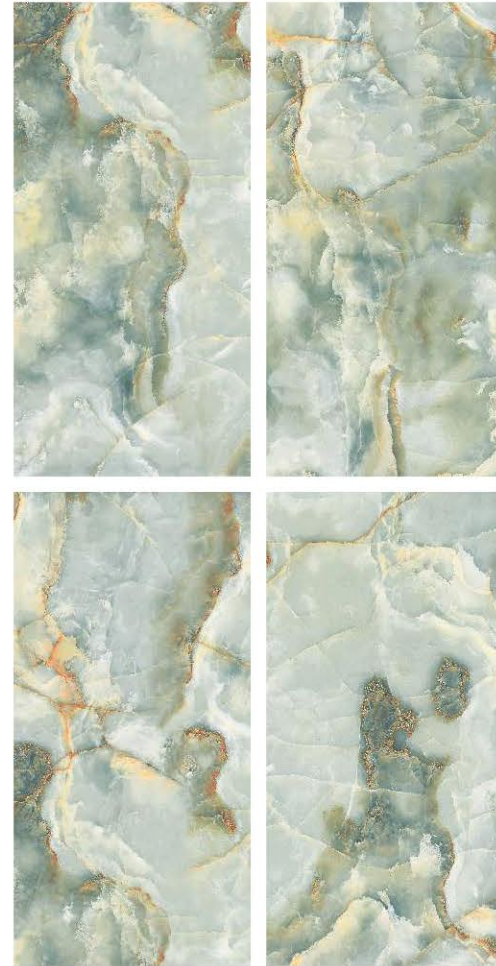

GLAZED  
VITRIFIED TILES

**OROBICO  
BROWN**

Finish | High Gloss  
Random | 4 Faces

**OROBICO  
BLUE**

Finish | High Gloss  
Random | 4 Faces

600x  
1200mm

GLAZED  
VITRIFIED TILES

**EXTRA**  
colors