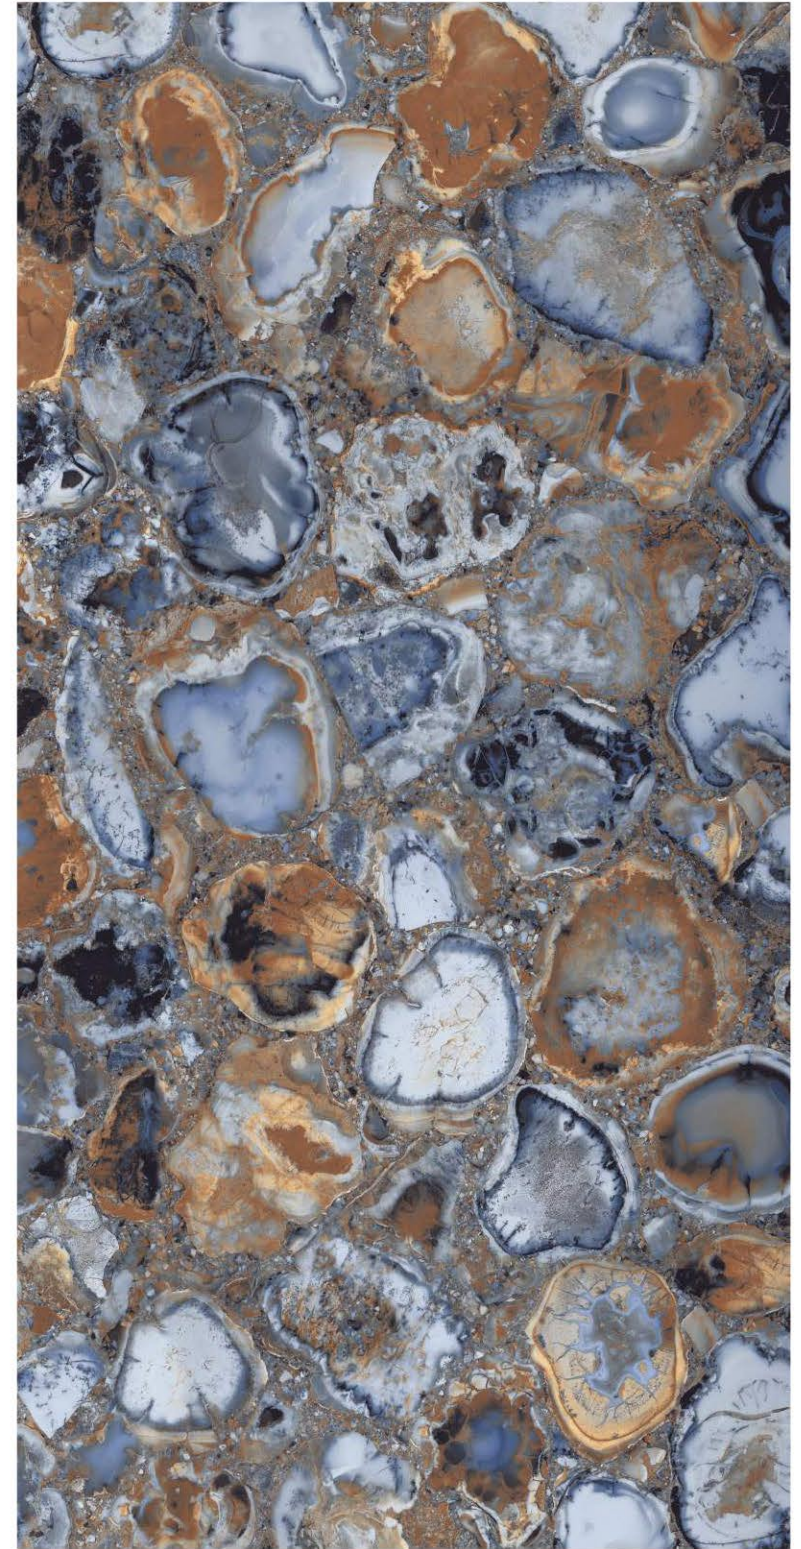

**MAJORCA
SKY**

Finish | High Gloss
Random | 2 Faces