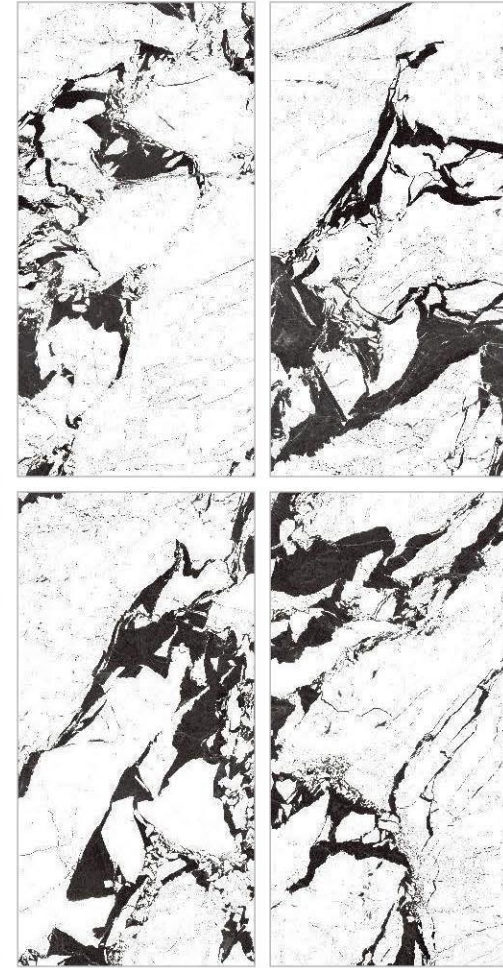

Finish | High Gloss  
Random | 4 Faces

600x  
1200mm

GLAZED  
VITRIFIED TILES

**PINGVEL  
WHITE**

Finish | High Gloss  
Random | 4 Faces

**PORTORO  
WHITE**

Finish | High Gloss  
Random | 5 Faces

600x  
1200mm