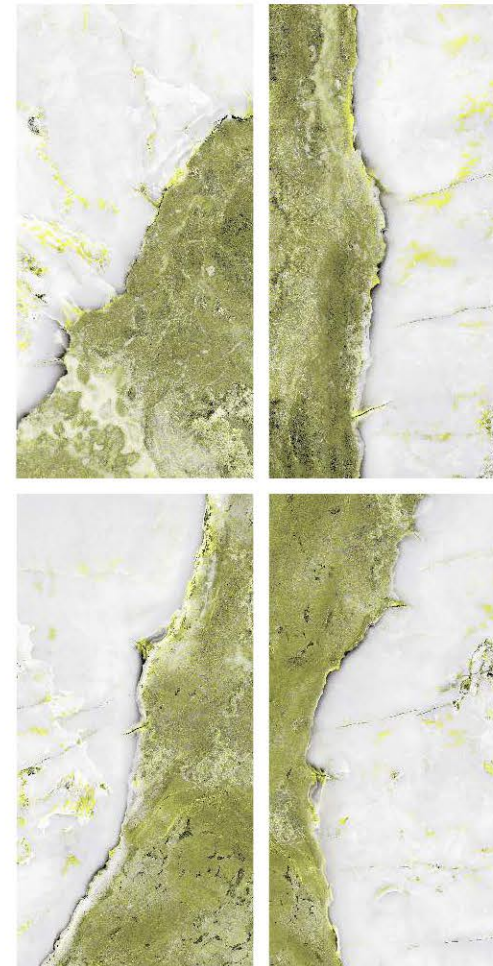

EXTRA
colors

**BLISS
AQUA**

Finish | High Gloss
Random | 4 Faces

**BLISS
VIVID**

Finish | High Gloss
Random | 4 Faces

EXTRA
colors