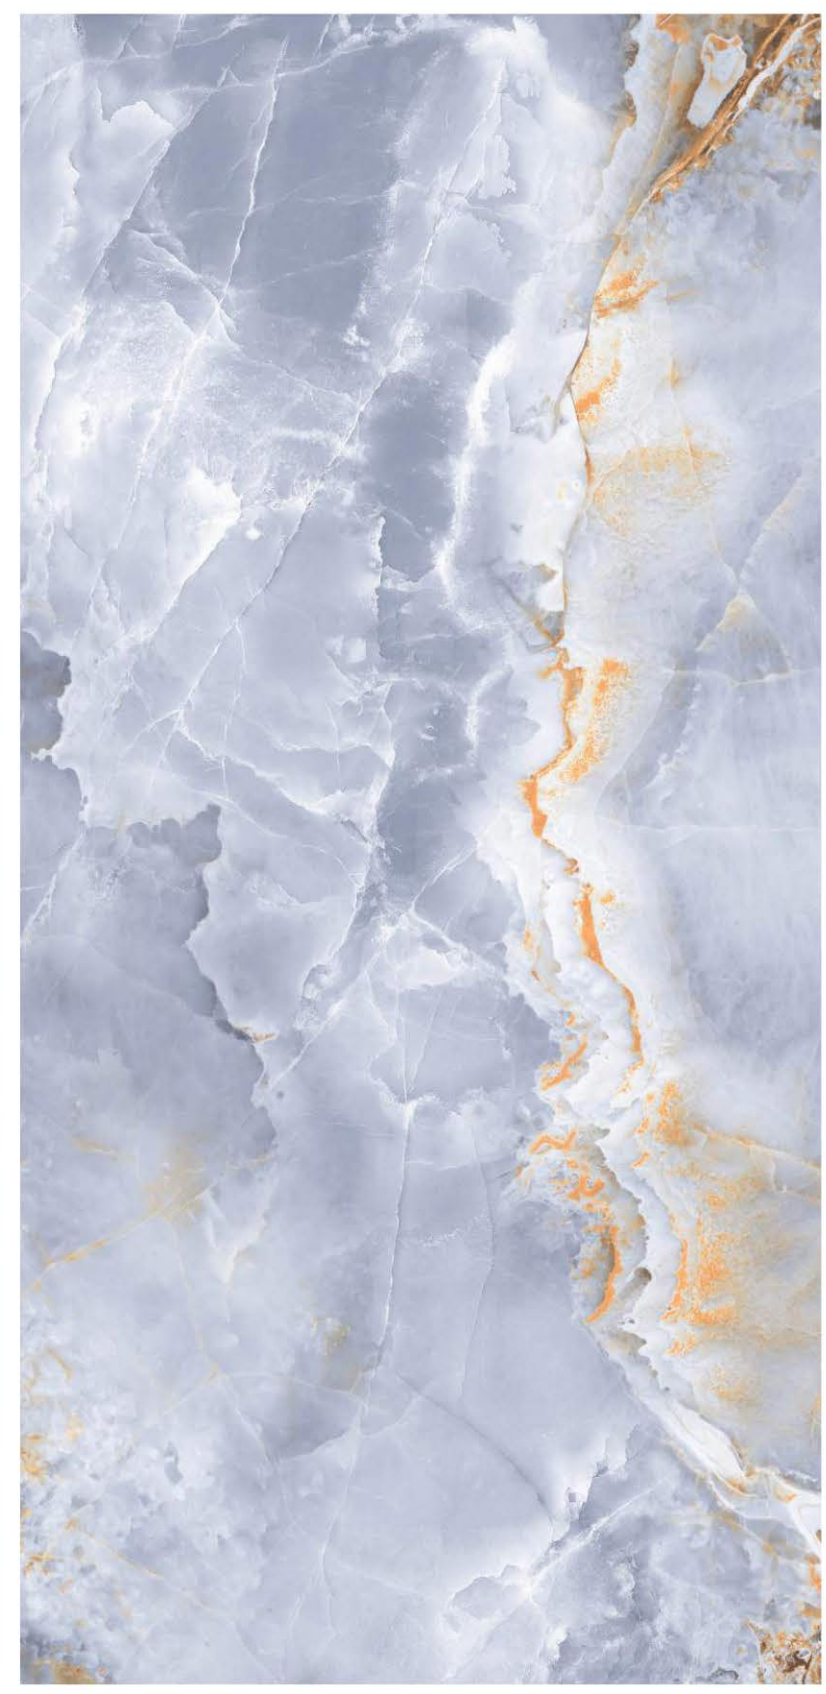

**OCEAN ONYX
Sky**

Finish | High Gloss
Random | 4 Faces