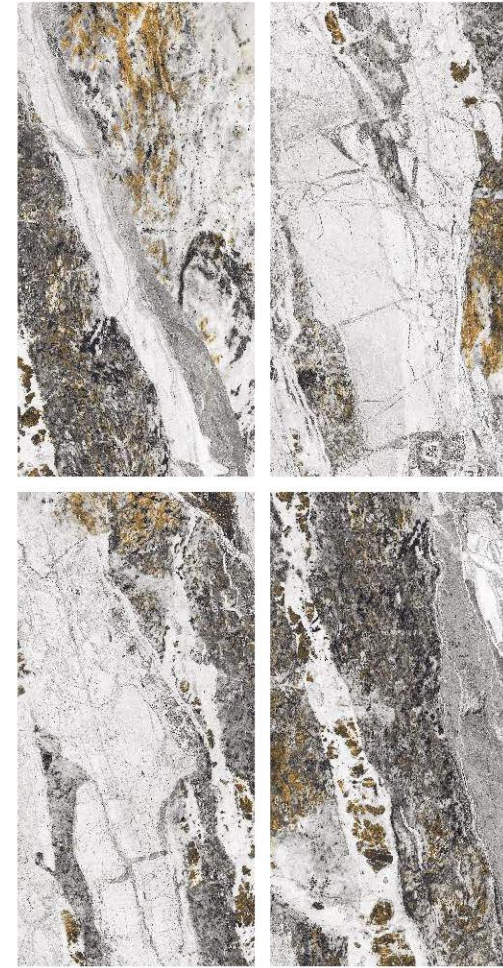

**SEMORNA  
GREEN**

Finish | High Gloss  
Random | 4 Faces

**SEMORNA  
RED**

Finish | High Gloss  
Random | 4 Faces

**EXTRA**  
colors

600x  
1200mm

GLAZED  
VITRIFIED TILES

**SENSY  
LARK**