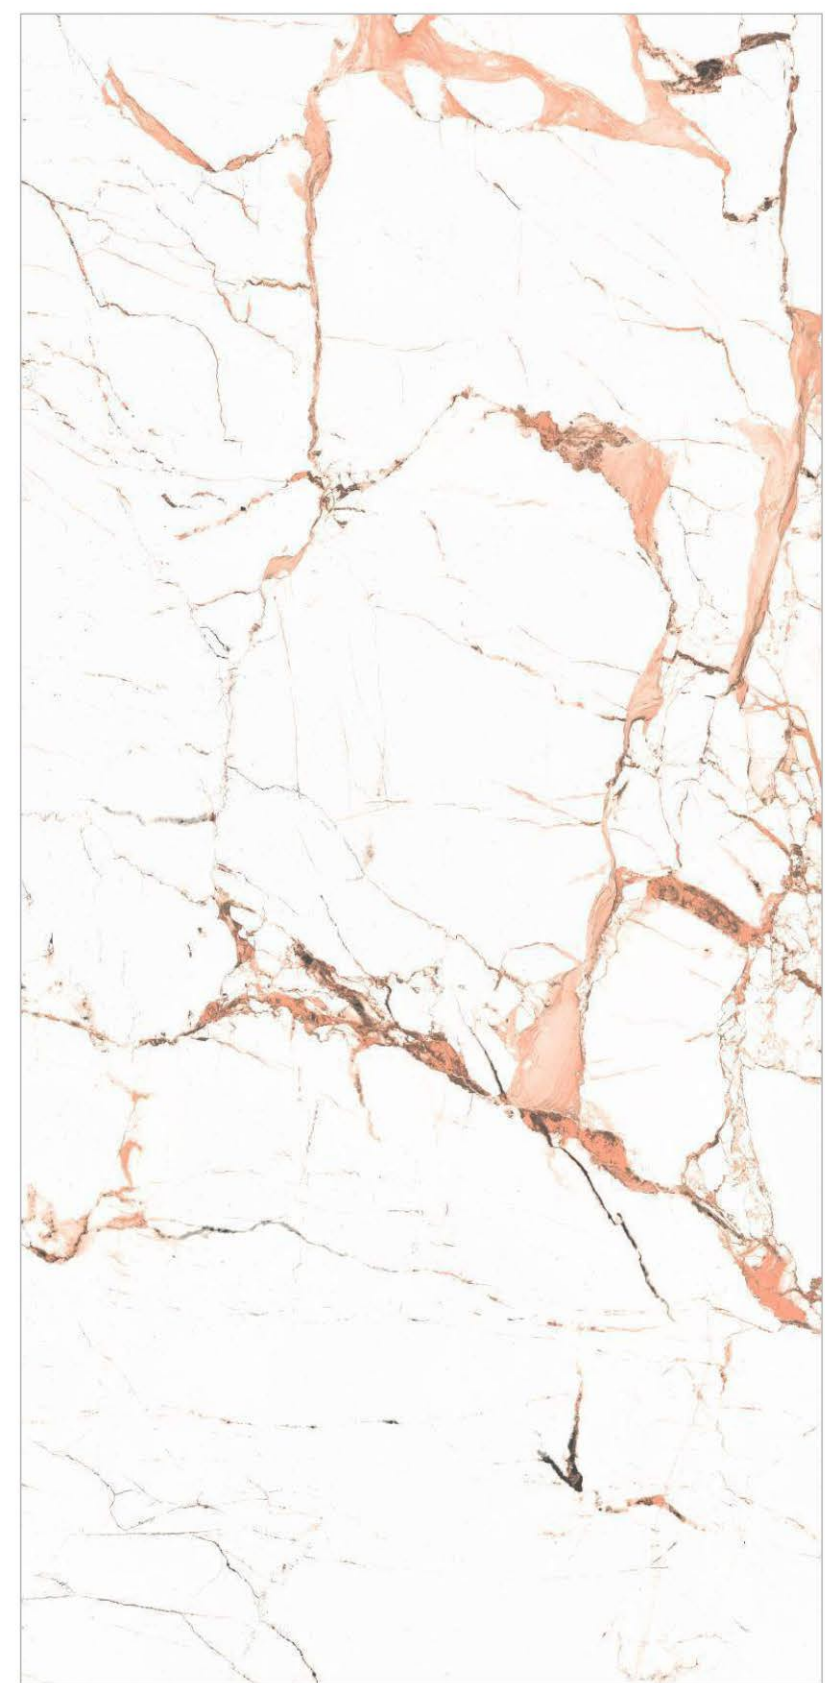

**EXTRA**  
colors

**BRING ONYX  
PEACH**

Finish | High Gloss  
Random | 4 Faces

**DRIAM  
NATURAL**

Finish | High Gloss  
Random | 4 Faces

600x  
1200mm

GLAZED  
VITRIFIED TILES

**EXTRA**  
colors