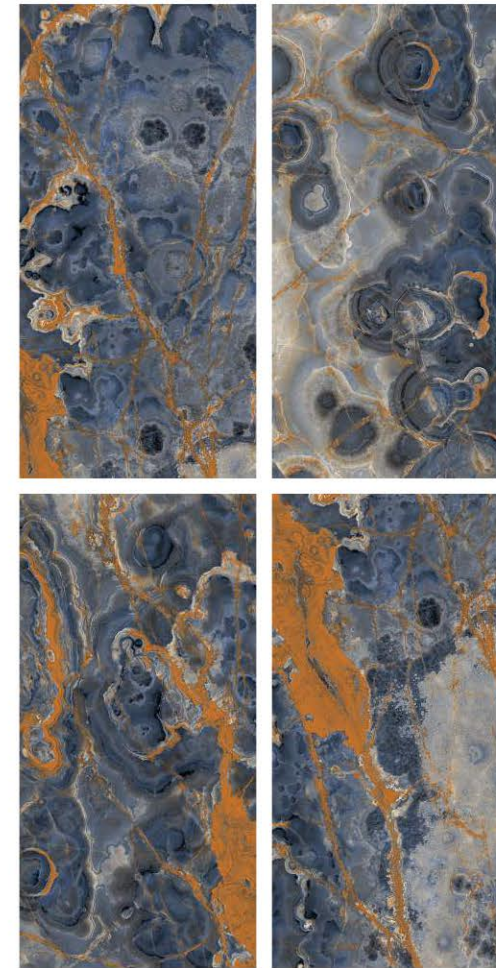

600x  
1200mm

GLAZED  
VITRIFIED TILES

**INDORI ONYX  
BROWN**

Finish | High Gloss  
Random | 4 Faces

**INDORI ONYX  
BLUE**

Finish | High Gloss  
Random | 4 Faces

Preview Of INDORI ONYX BLUE

600x  
1200mm