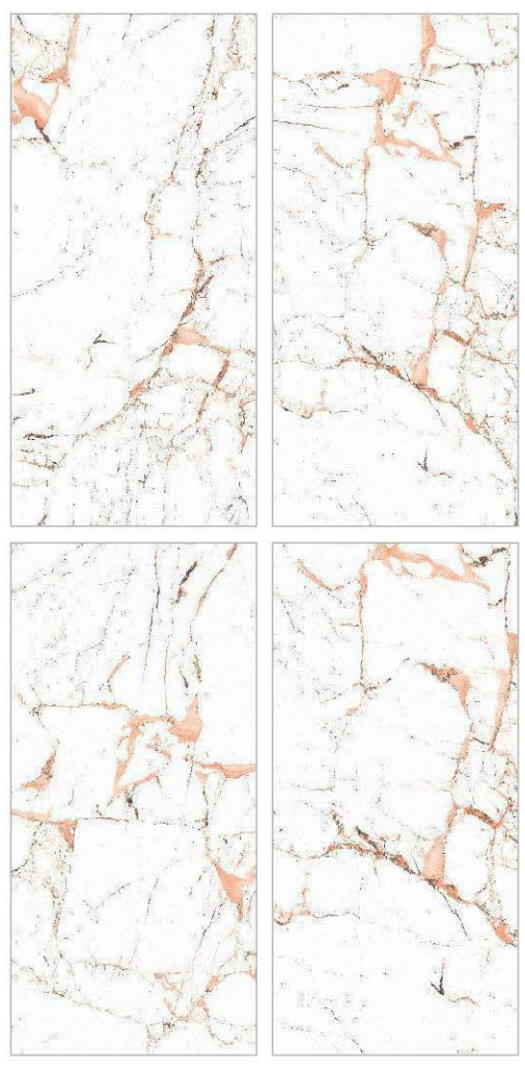

**EXTRA**  
colors

**BRING ONYX  
PEACH**

Finish | High Gloss  
Random | 4 Faces

**DRIAM  
NATURAL**

Finish | High Gloss  
Random | 4 Faces

600x  
1200mm

GLAZED  
VITRIFIED TILES

**EXTRA**  
colors