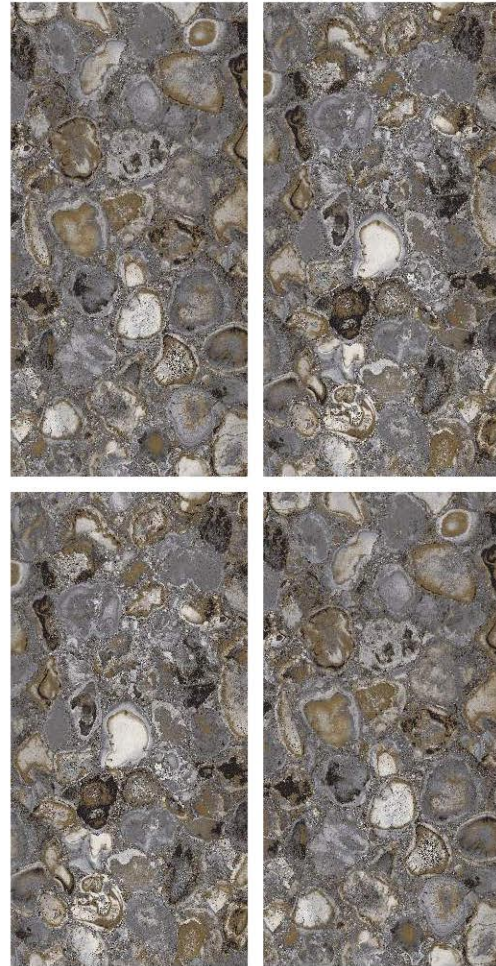

Finish | High Gloss  
Random | 4 Faces

**MAJORCA  
BLACK**

Finish | High Gloss  
Random | 2 Faces

600x  
1200mm

GLAZED  
VITRIFIED TILES

**MAJORCA  
FLANNEL**

Finish | High Gloss  
Random | 2 Faces

**MAJORCA  
SKY**