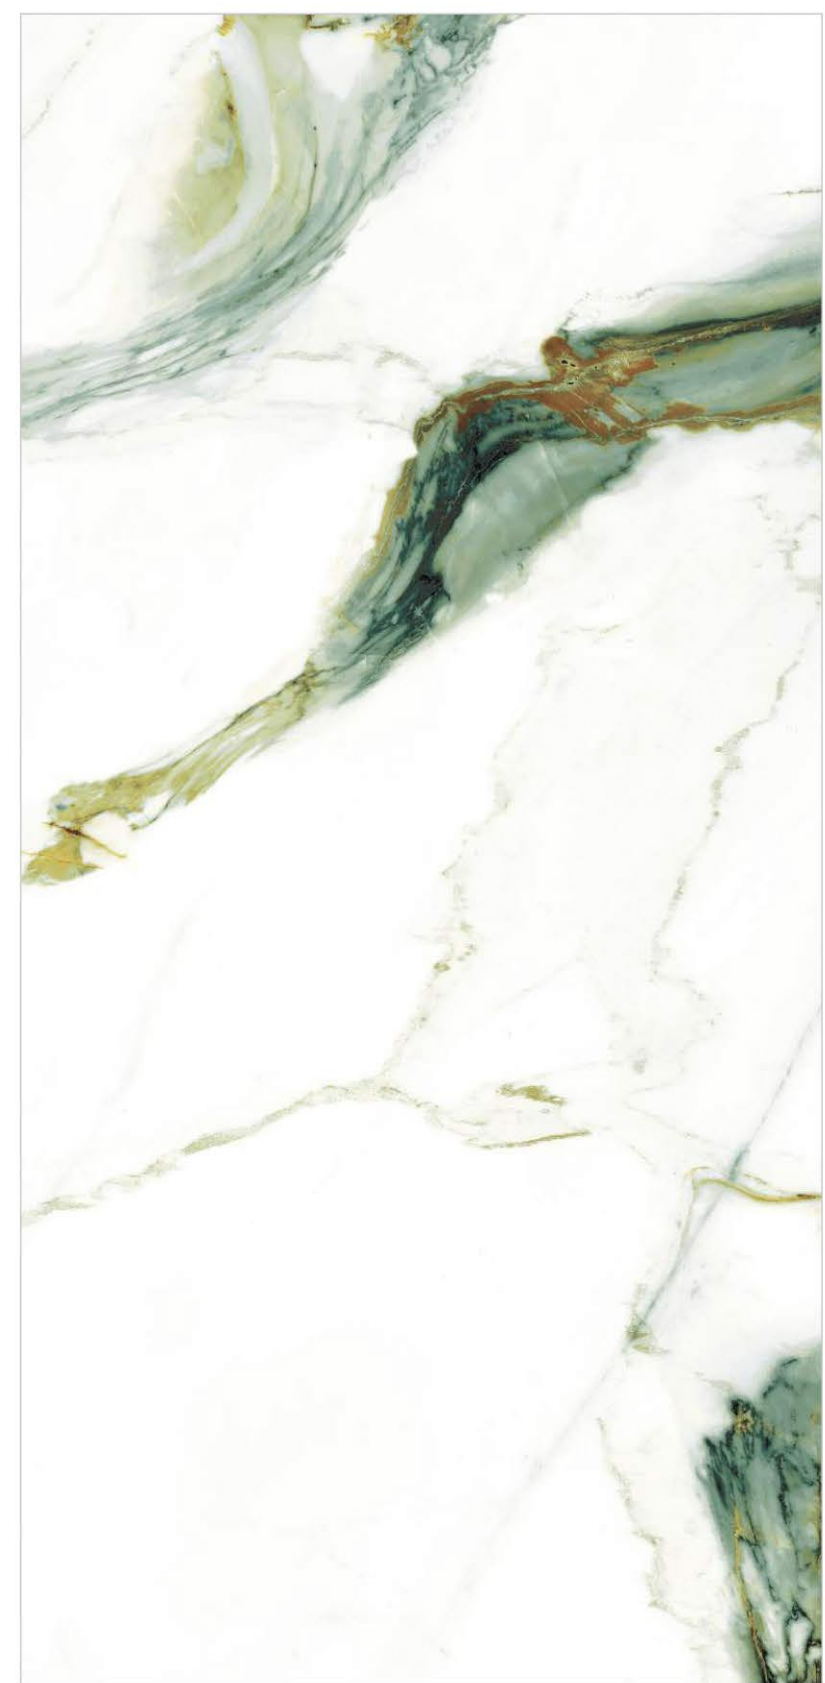

GLAZED  
VITRIFIED TILES

**VIDEY  
COFFEE**

Finish | High Gloss  
Random | 6 Faces

**VIDEY  
BLUE**

Finish | High Gloss  
Random | 6 Faces

600x  
1200mm

GLAZED  
VITRIFIED TILES

**EXTRA**  
colors