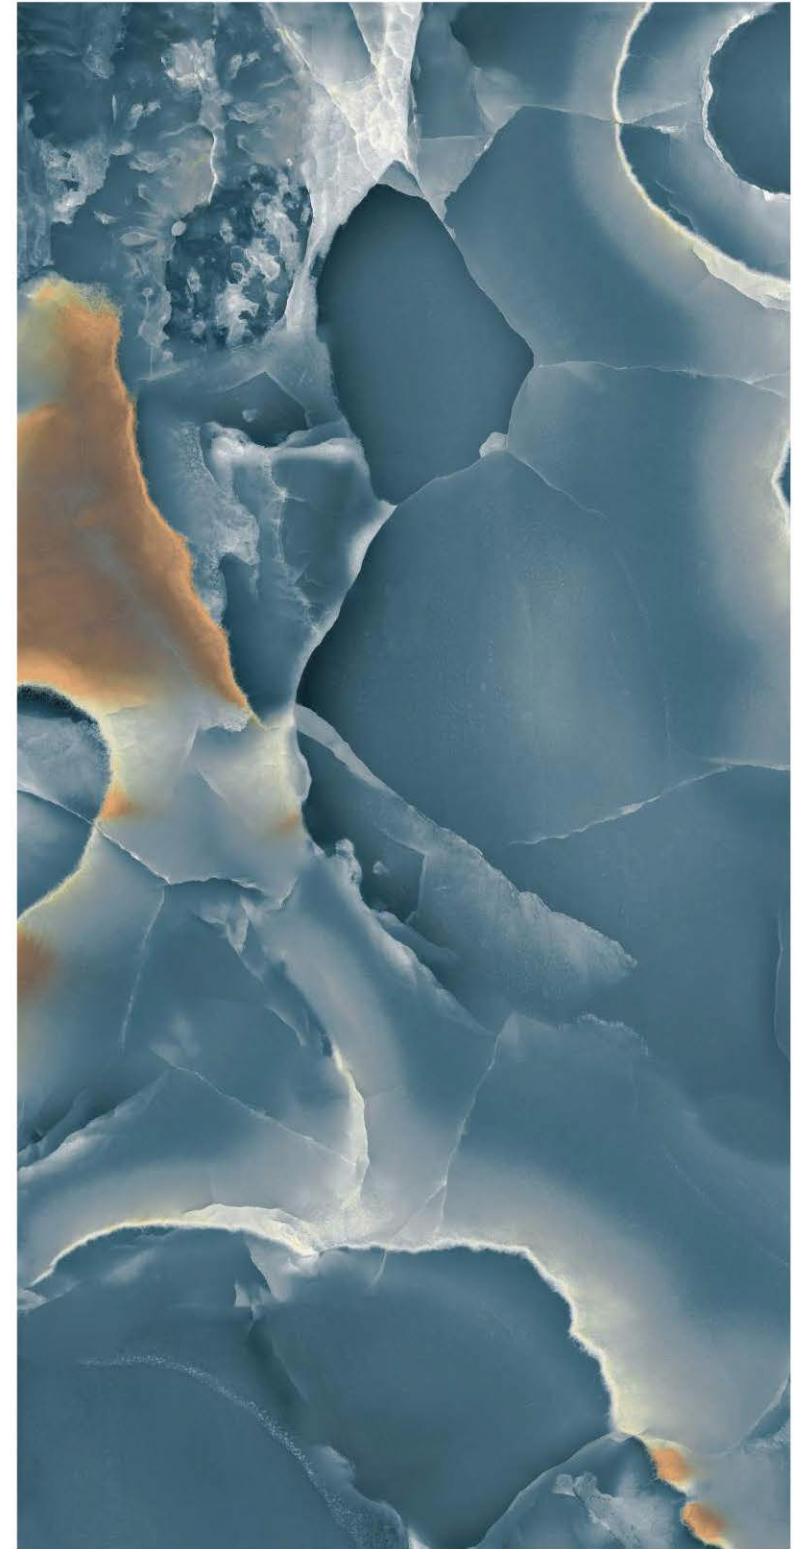

GLAZED  
VITRIFIED TILES

**GREYLAC  
WHITE**

Finish | High Gloss  
Random | 4 Faces

**KUOAT  
TEEL**

Finish | High Gloss  
Random | 4 Faces

600x  
1200mm

GLAZED  
VITRIFIED TILES

**JOKUL  
GREY**