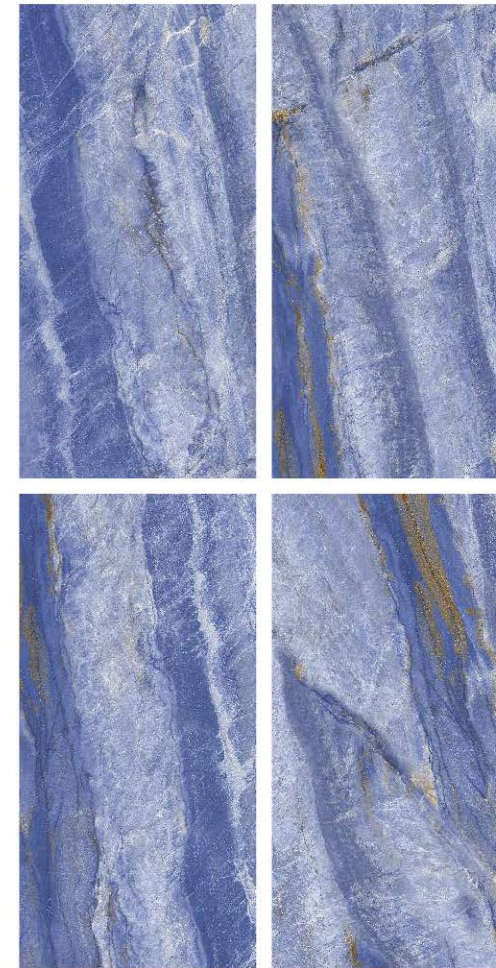

Preview Of AMAZONITE PISTA

600x  
1200mm

GLAZED  
VITRIFIED TILES

**EXTRA**  
colors

**AMAZONITE**

Finish | High Gloss  
Random | 6 Faces

**AQUALISH  
BLUE**

Finish | High Gloss  
Random | 4 Faces