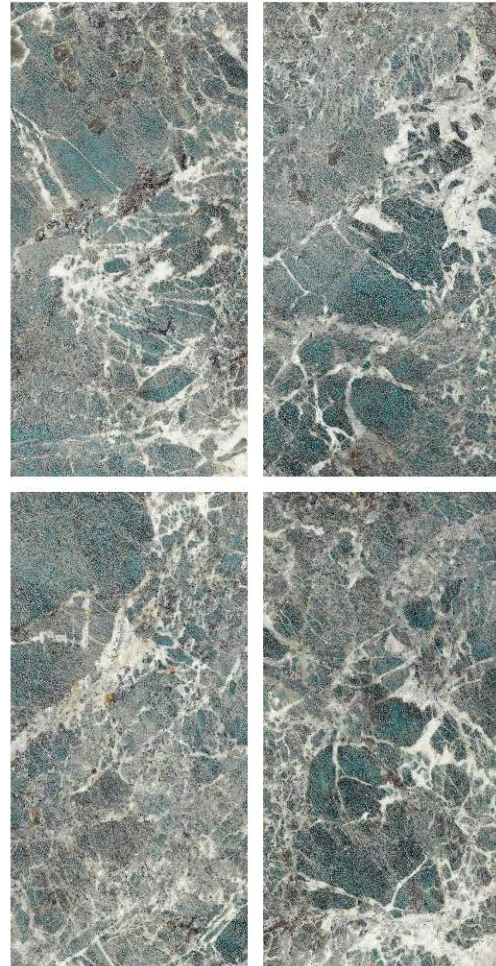

600x
1200mm

GLAZED
VITRIFIED TILES

EXTRA
colors

AMAZONITE

Finish | High Gloss
Random | 6 Faces

**AQUALISH
BLUE**

Finish | High Gloss
Random | 4 Faces