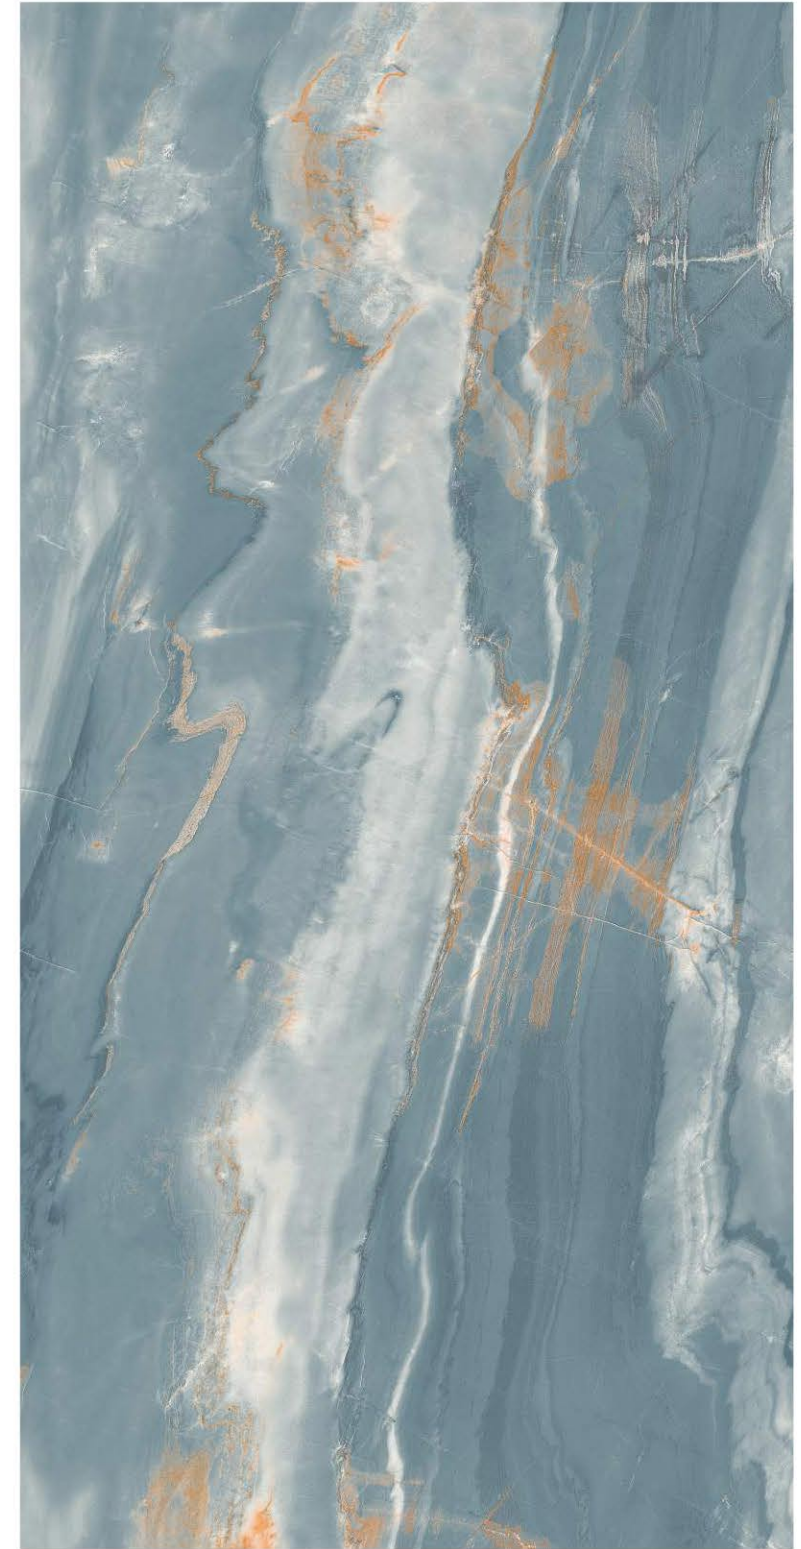

EXTRA
colors

**PRESIDENT
PURPLE**

Finish | High Gloss
Random | 4 Faces

**THUNDER
AQUA**

Finish | High Gloss
Random | 4 Faces

EXTRA
colors