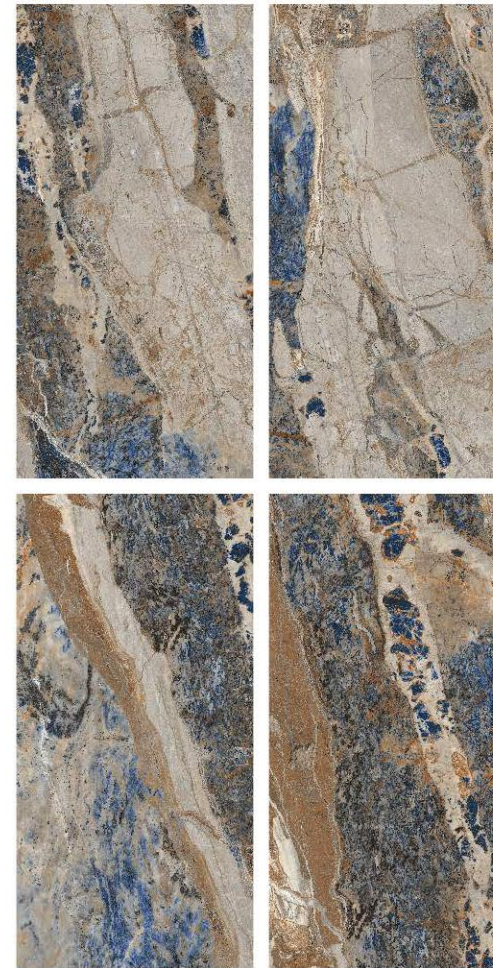

**SENSY
NATURAL**

Finish | High Gloss
Random | 4 Faces