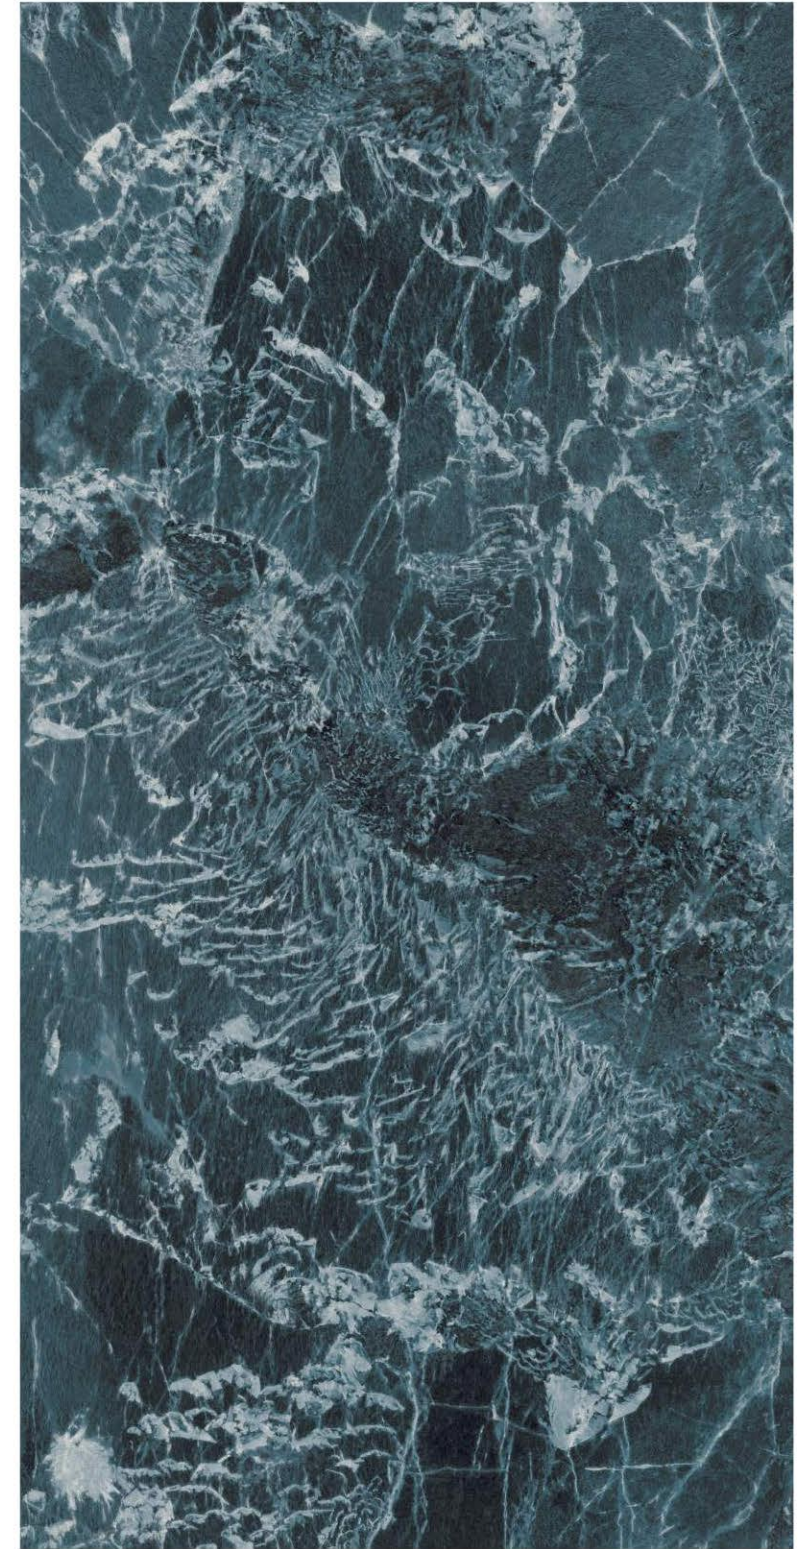

Finish | High Gloss  
Random | 2 Faces

600x  
1200mm

GLAZED  
VITRIFIED TILES

**MARBELLA  
BLACK**

Finish | High Gloss  
Random | 6 Faces

**MARBELLA  
TEEL**

Finish | High Gloss  
Random | 6 Faces

**EXTRA**  
colors