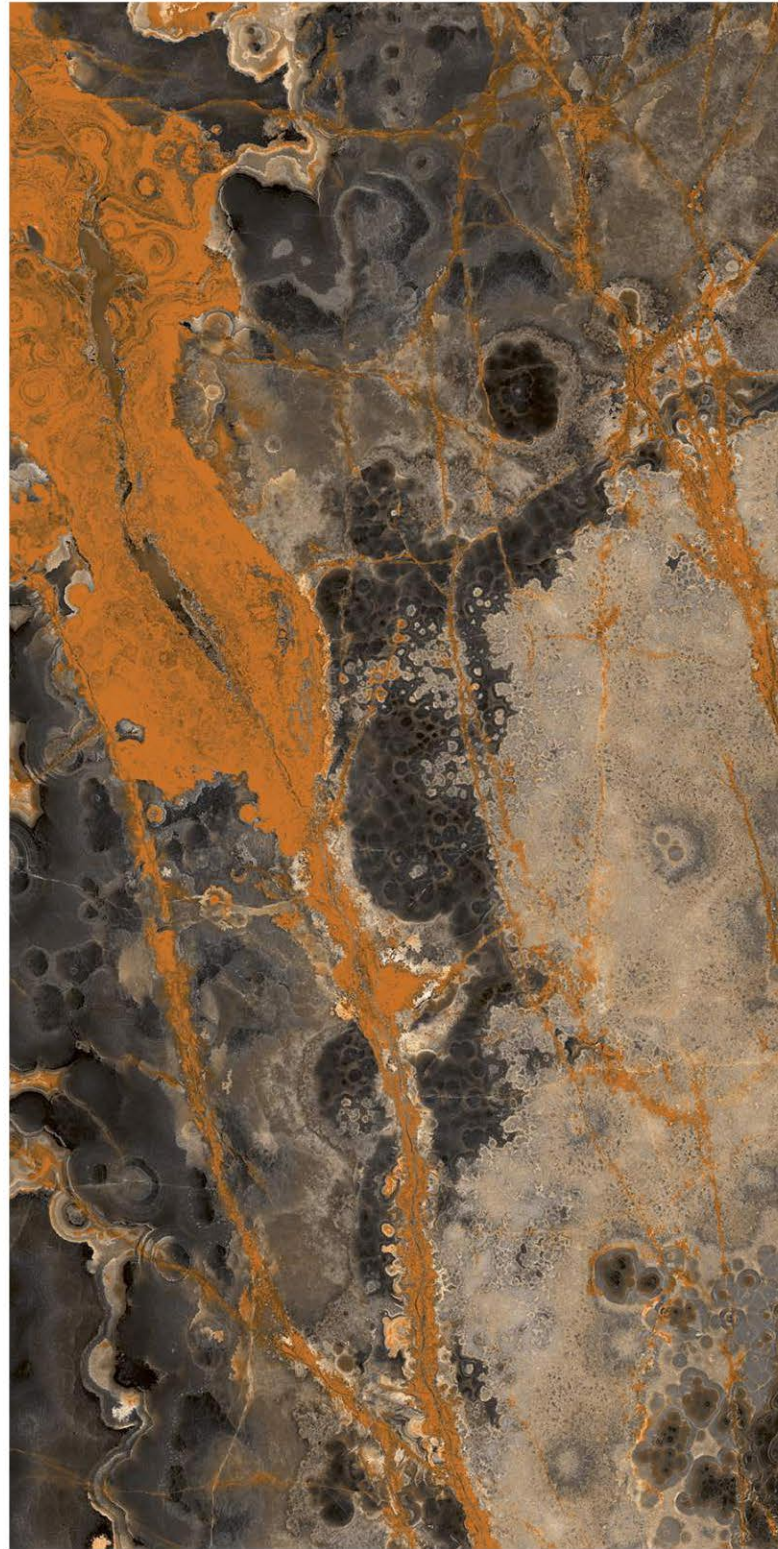

600x
1200mm

GLAZED
VITRIFIED TILES