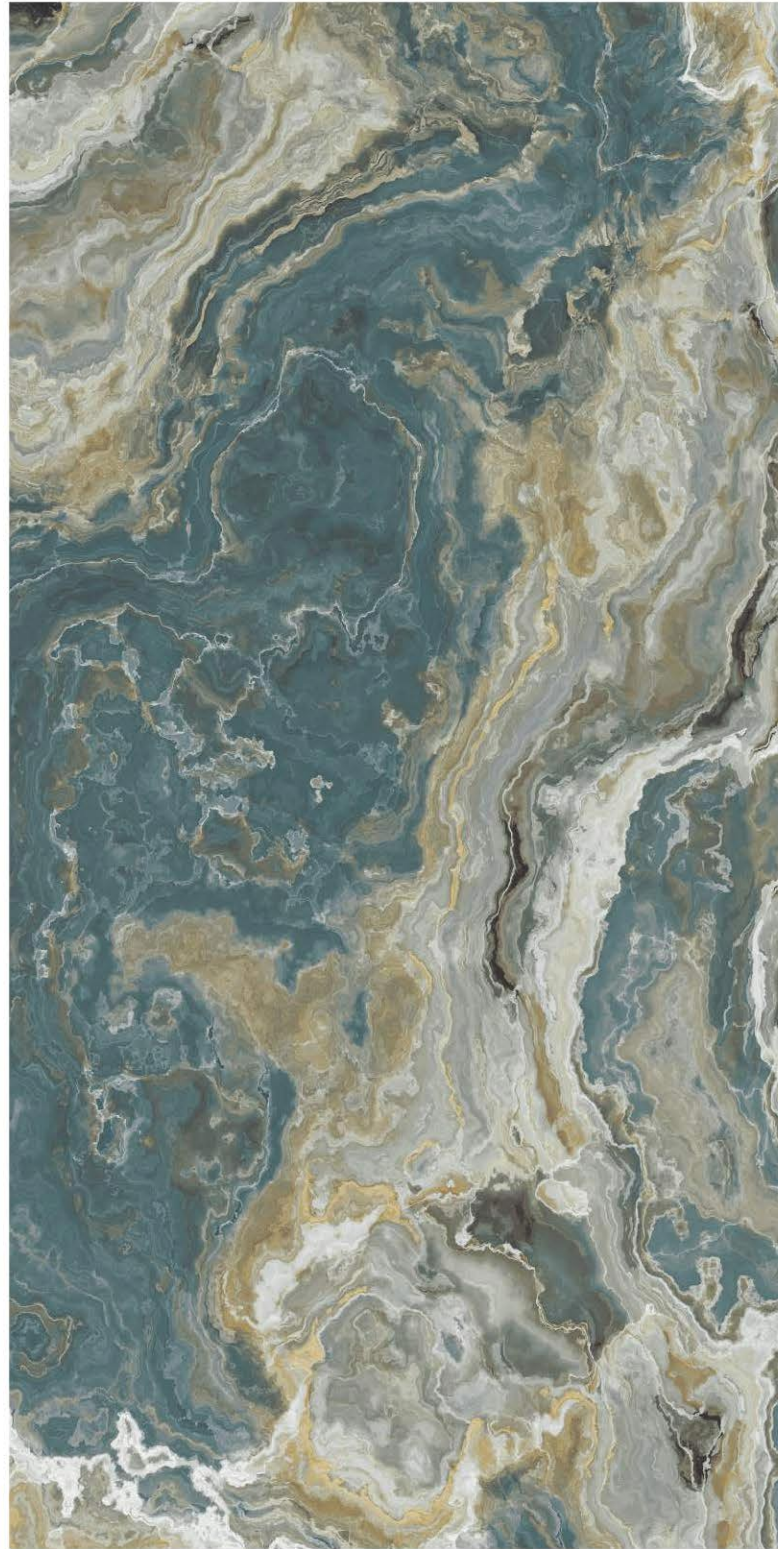

600x
1200mm

GLAZED
VITRIFIED TILES

EXTRA
colors

**AIZHU
TEEL**

Finish | High Gloss
Random | 4 Faces

**ALASKA
NATURAL**

Finish | High Gloss
Random | 5 Faces