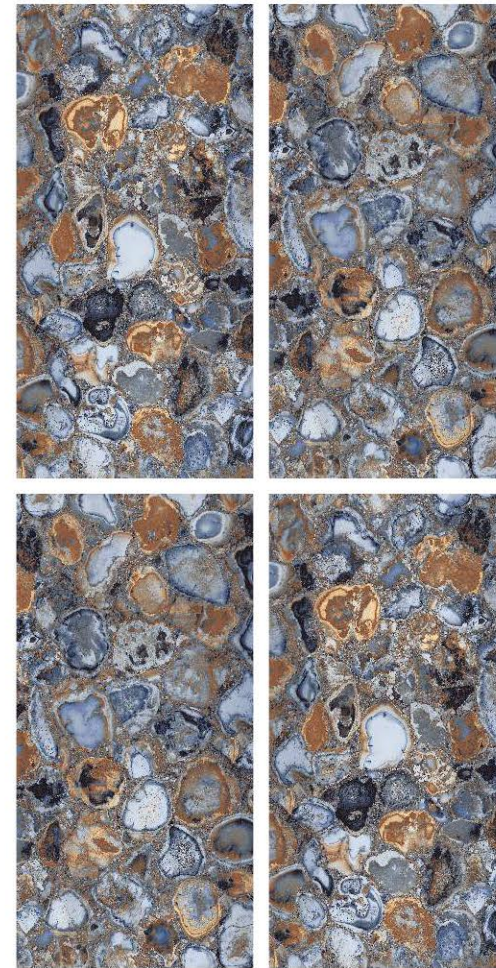

**MAJORCA
SKY**

Finish | High Gloss
Random | 2 Faces