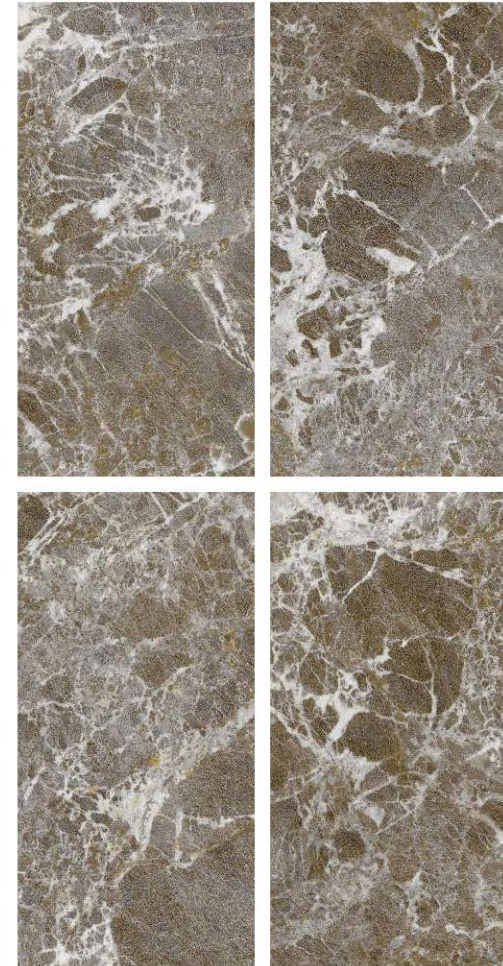

**ALASKA  
NATURAL**

Finish | High Gloss  
Random | 5 Faces

600x  
1200mm

GLAZED  
VITRIFIED TILES

**AMAZONITE  
CHOCO**

Finish | High Gloss  
Random | 6 Faces

**AMAZONITE  
PISTA**

Finish | High Gloss  
Random | 6 Faces