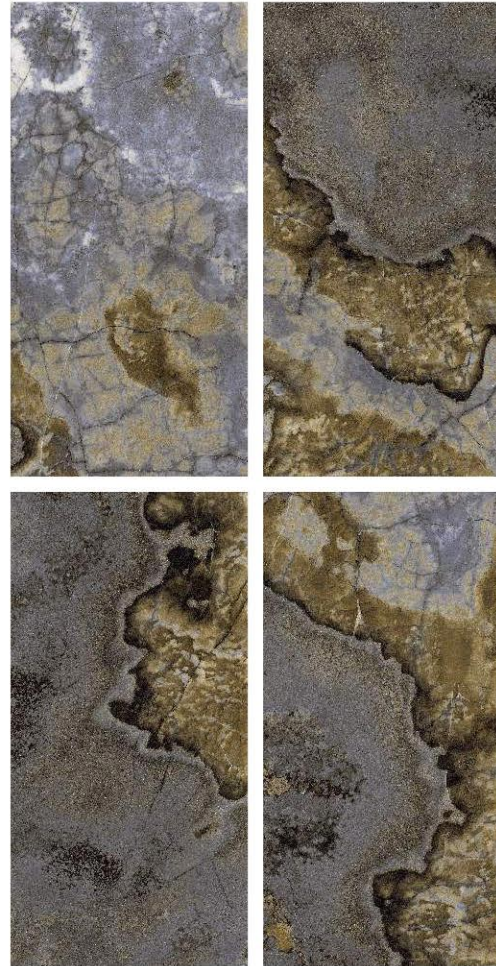

600x
1200mm

GLAZED
VITRIFIED TILES

**VIDEY
COFFEE**

Finish | High Gloss
Random | 6 Faces

**VIDEY
BLUE**

Finish | High Gloss
Random | 6 Faces