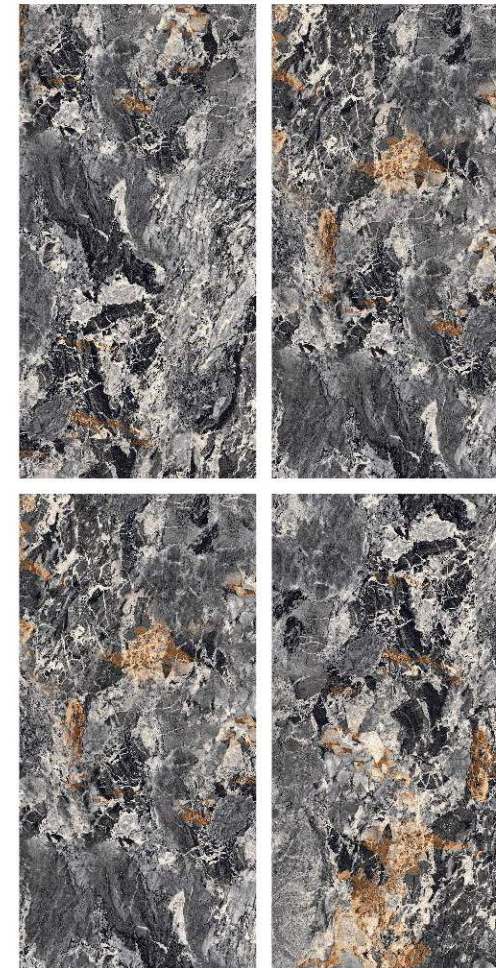

600x
1200mm

GLAZED
VITRIFIED TILES

EXTRA
colors

**MONACO
MULTY**

Finish | High Gloss
Random | 3 Faces

**SPANISH
BLACK**

Finish | High Gloss
Random | 3 Faces