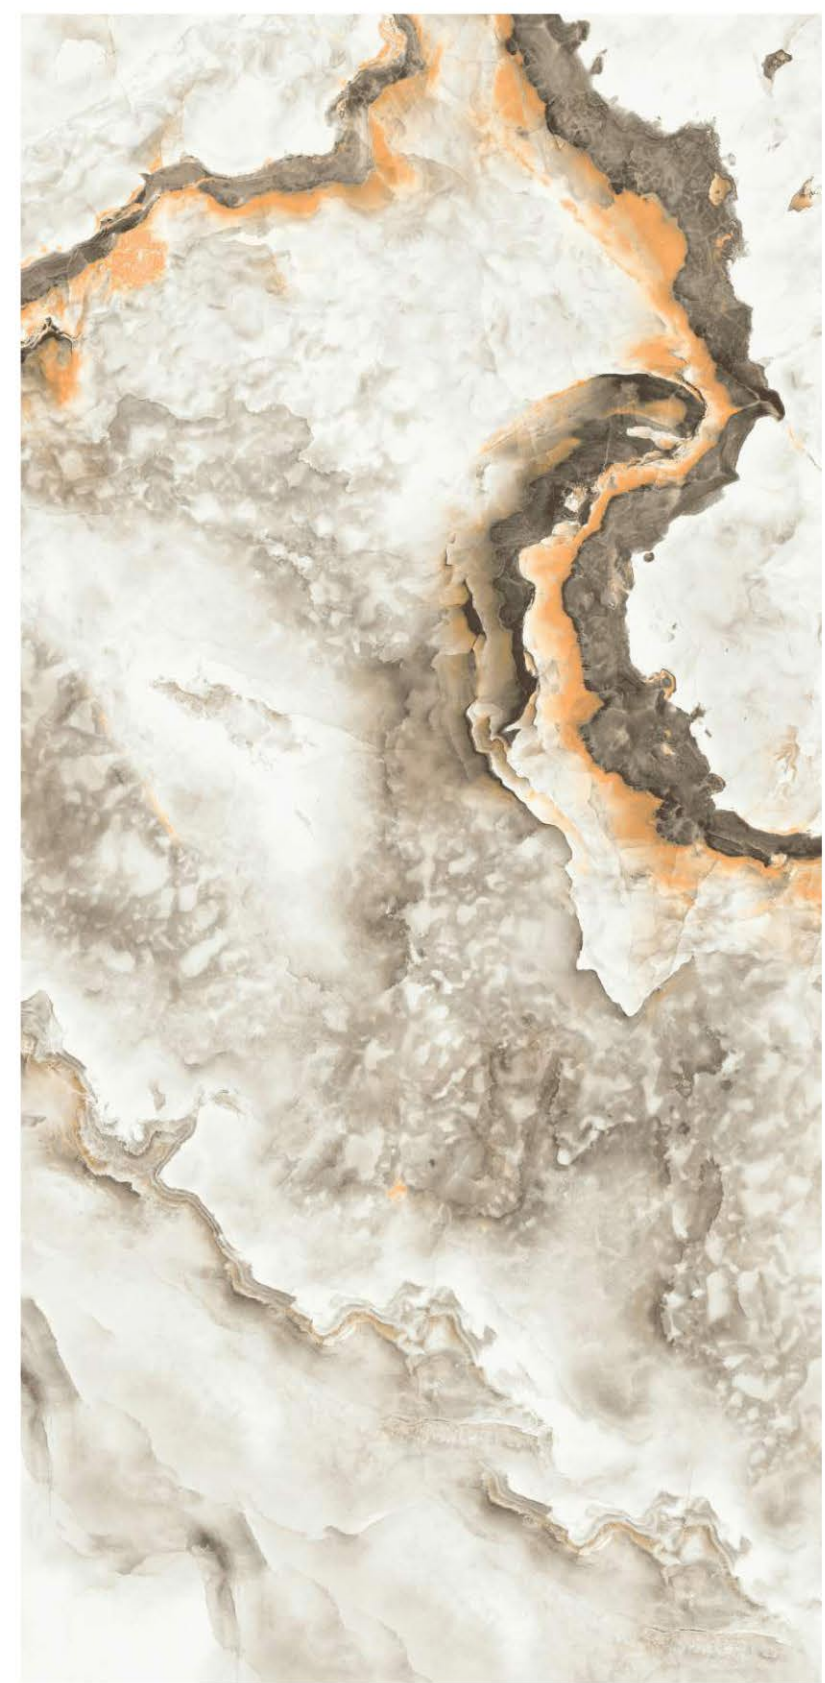

600x
1200mm

GLAZED
VITRIFIED TILES