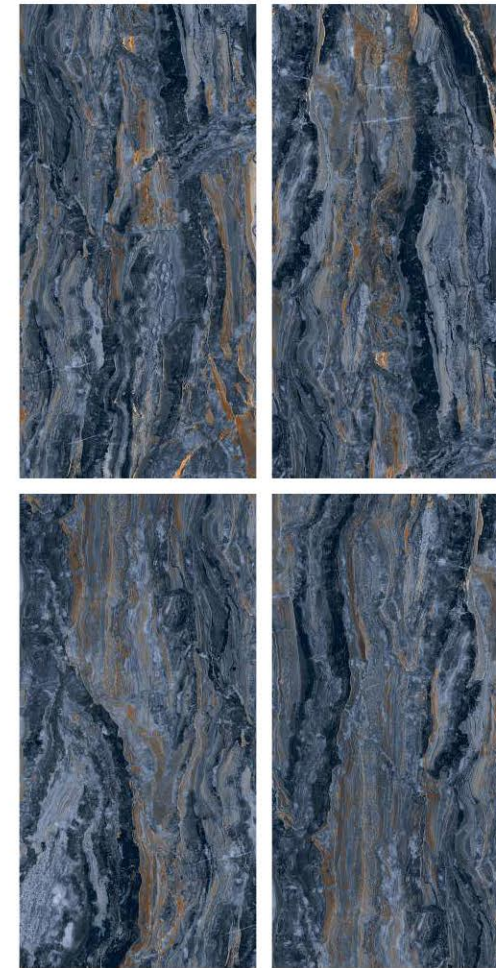

GLAZED  
VITRIFIED TILES

**OROBICO  
BROWN**

Finish | High Gloss  
Random | 4 Faces

**OROBICO  
BLUE**

Finish | High Gloss  
Random | 4 Faces

600x  
1200mm

GLAZED  
VITRIFIED TILES

**EXTRA**  
colors