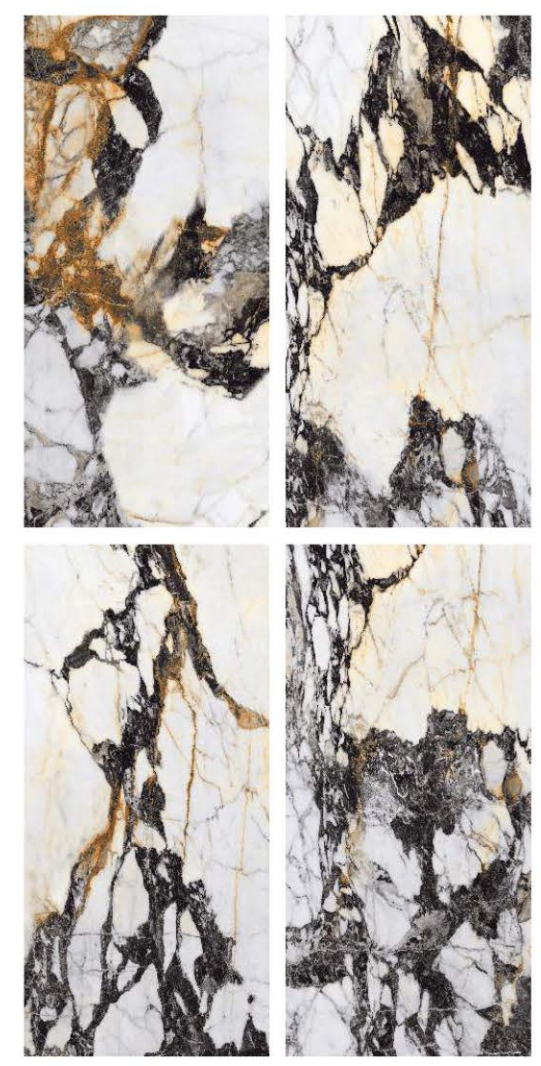

**DRIAM
NATURAL**

Finish | High Gloss
Random | 4 Faces