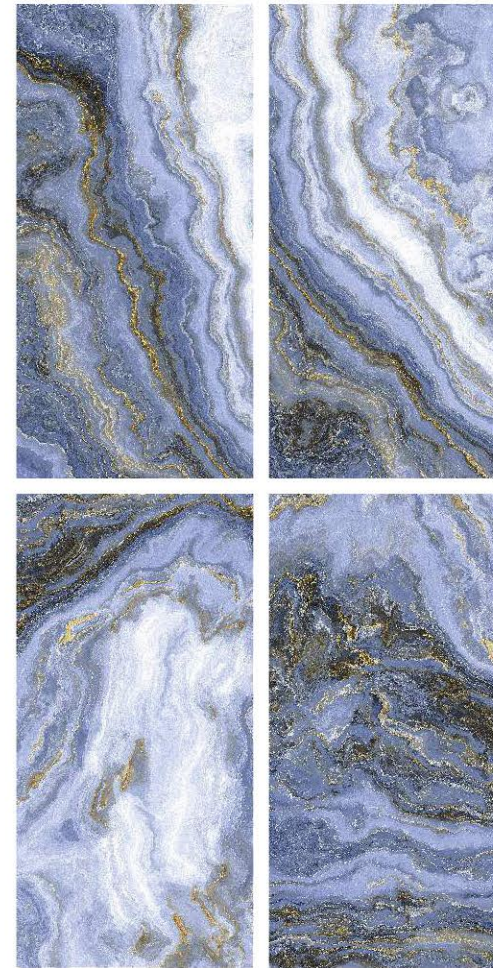

600x  
1200mm

GLAZED  
VITRIFIED TILES

**INDORI ONYX  
BROWN**

Finish | High Gloss  
Random | 4 Faces

**INDORI ONYX  
BLUE**

Finish | High Gloss  
Random | 4 Faces

Preview Of INDORI ONYX BLUE

600x  
1200mm