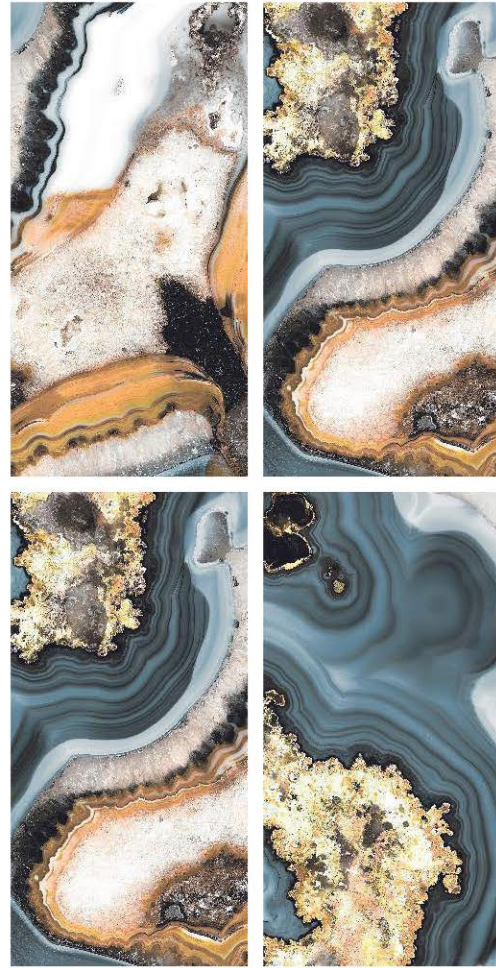

600x
1200mm

GLAZED
VITRIFIED TILES

EXTRA
colors

**MONACO
MULTY**

Finish | High Gloss
Random | 3 Faces

**SPANISH
BLACK**

Finish | High Gloss
Random | 3 Faces