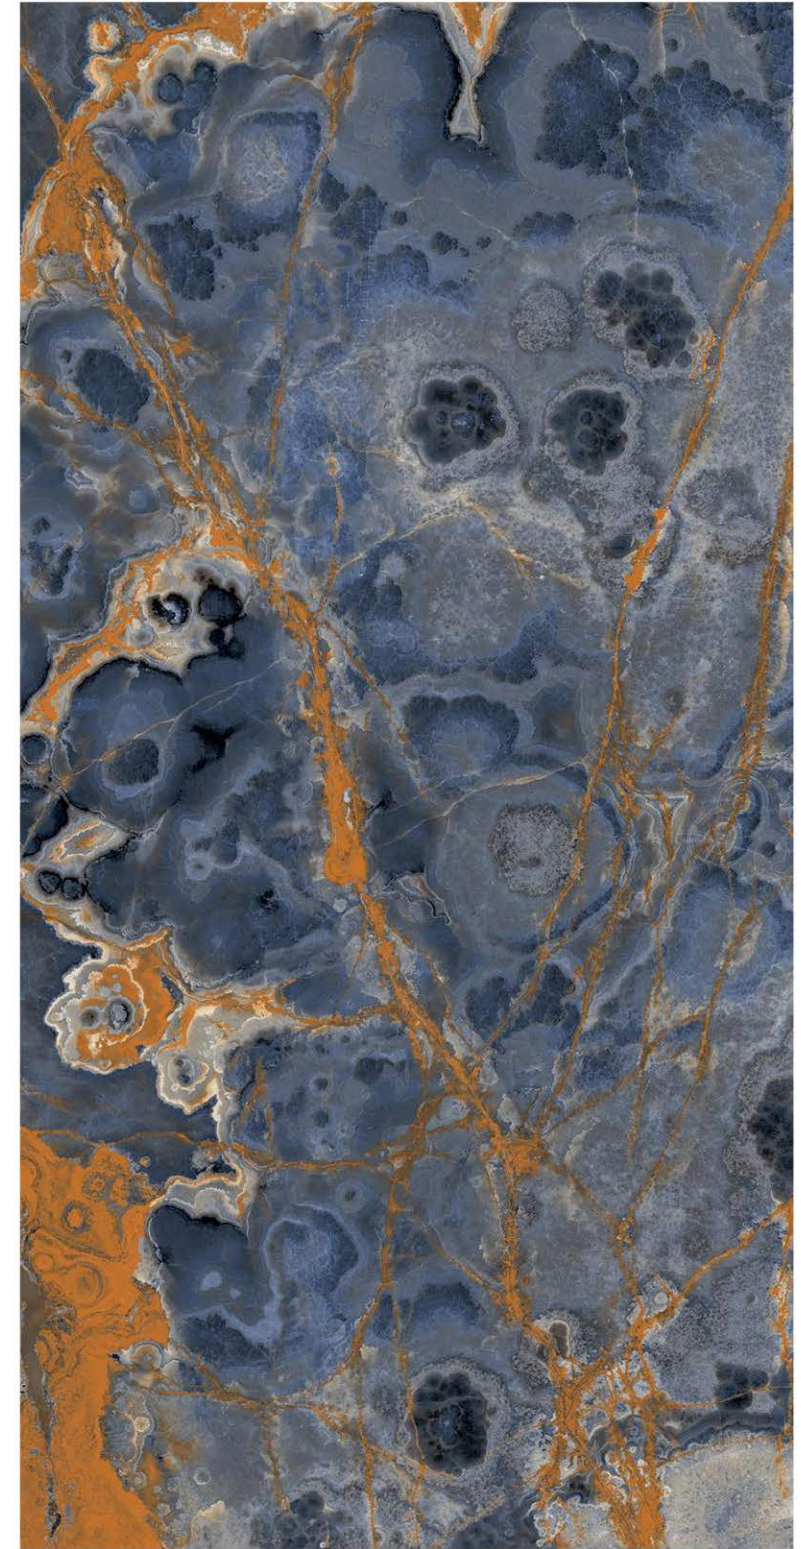

600x  
1200mm

GLAZED  
VITRIFIED TILES

**INDORI ONYX  
BROWN**

Finish | High Gloss  
Random | 4 Faces

**INDORI ONYX  
BLUE**

Finish | High Gloss  
Random | 4 Faces

Preview Of INDORI ONYX BLUE

600x  
1200mm