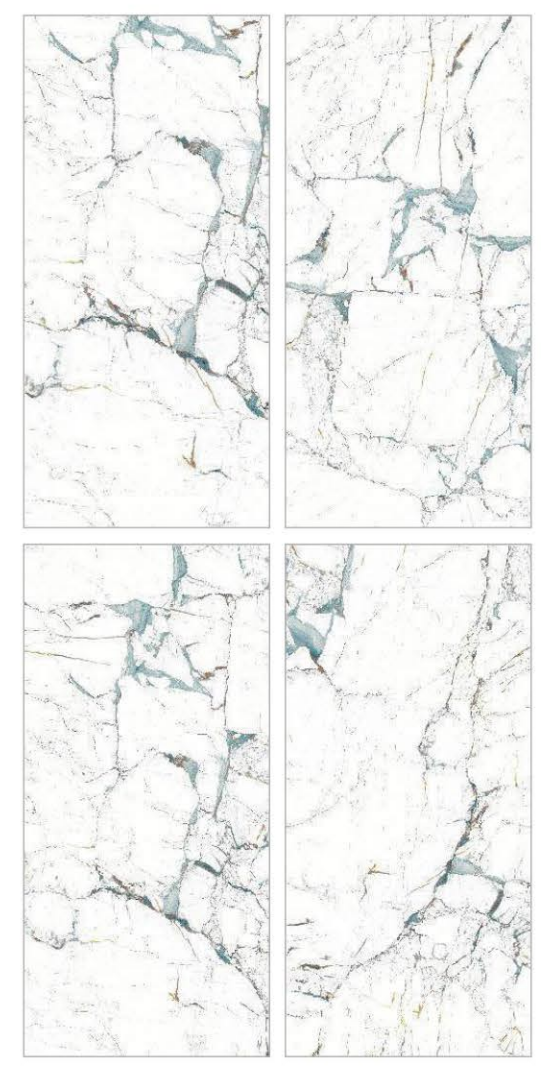

**CAMILIA
AQUA**

Finish | High Gloss
Random | 4 Faces

EXTRA
colors