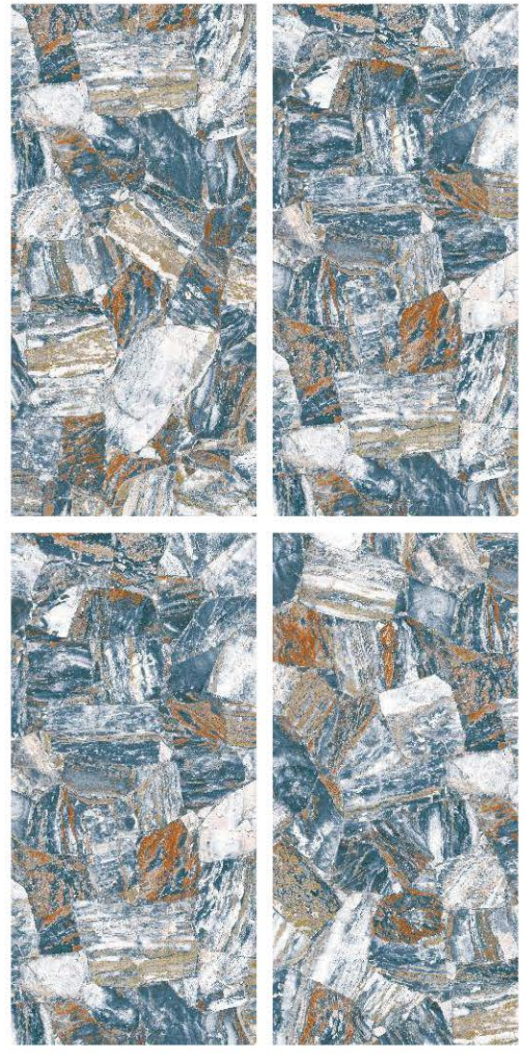

600x
1200mm

GLAZED
VITRIFIED TILES