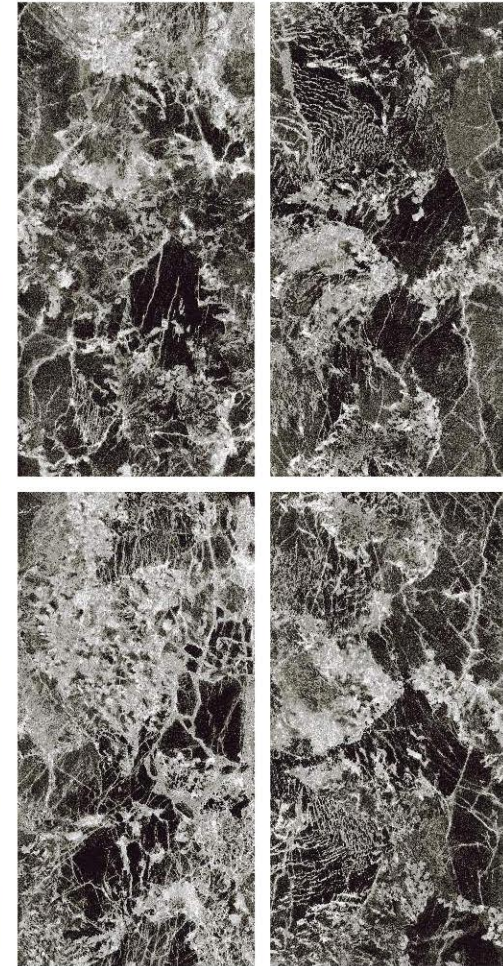

Finish | High Gloss  
Random | 2 Faces

600x  
1200mm

GLAZED  
VITRIFIED TILES

**MARBELLA  
BLACK**

Finish | High Gloss  
Random | 6 Faces

**MARBELLA  
TEEL**

Finish | High Gloss  
Random | 6 Faces

**EXTRA**  
colors