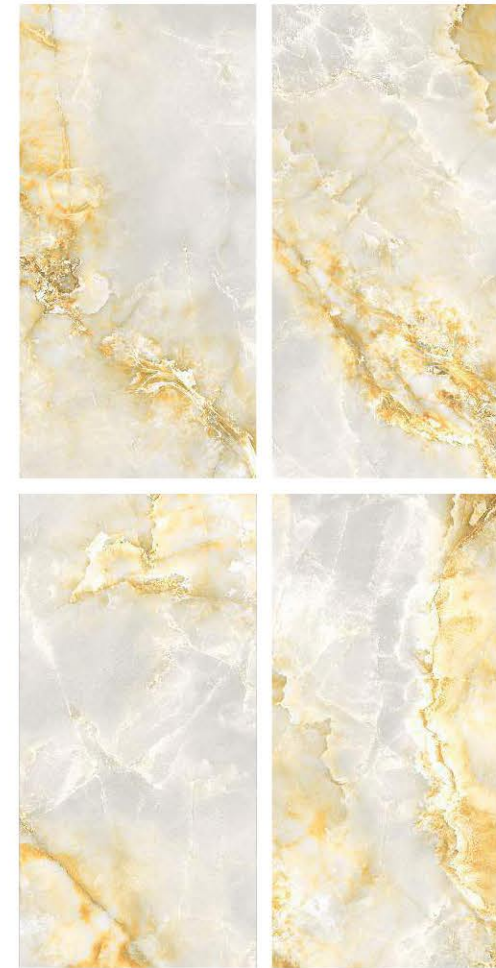

**OCEAN ONYX  
GREY**

Finish | High Gloss  
Random | 4 Faces

**OCEAN ONYX  
HONY**

Finish | High Gloss  
Random | 4 Faces

**EXTRA**  
colors

600x  
1200mm

GLAZED  
VITRIFIED TILES

**EXTRA**  
colors