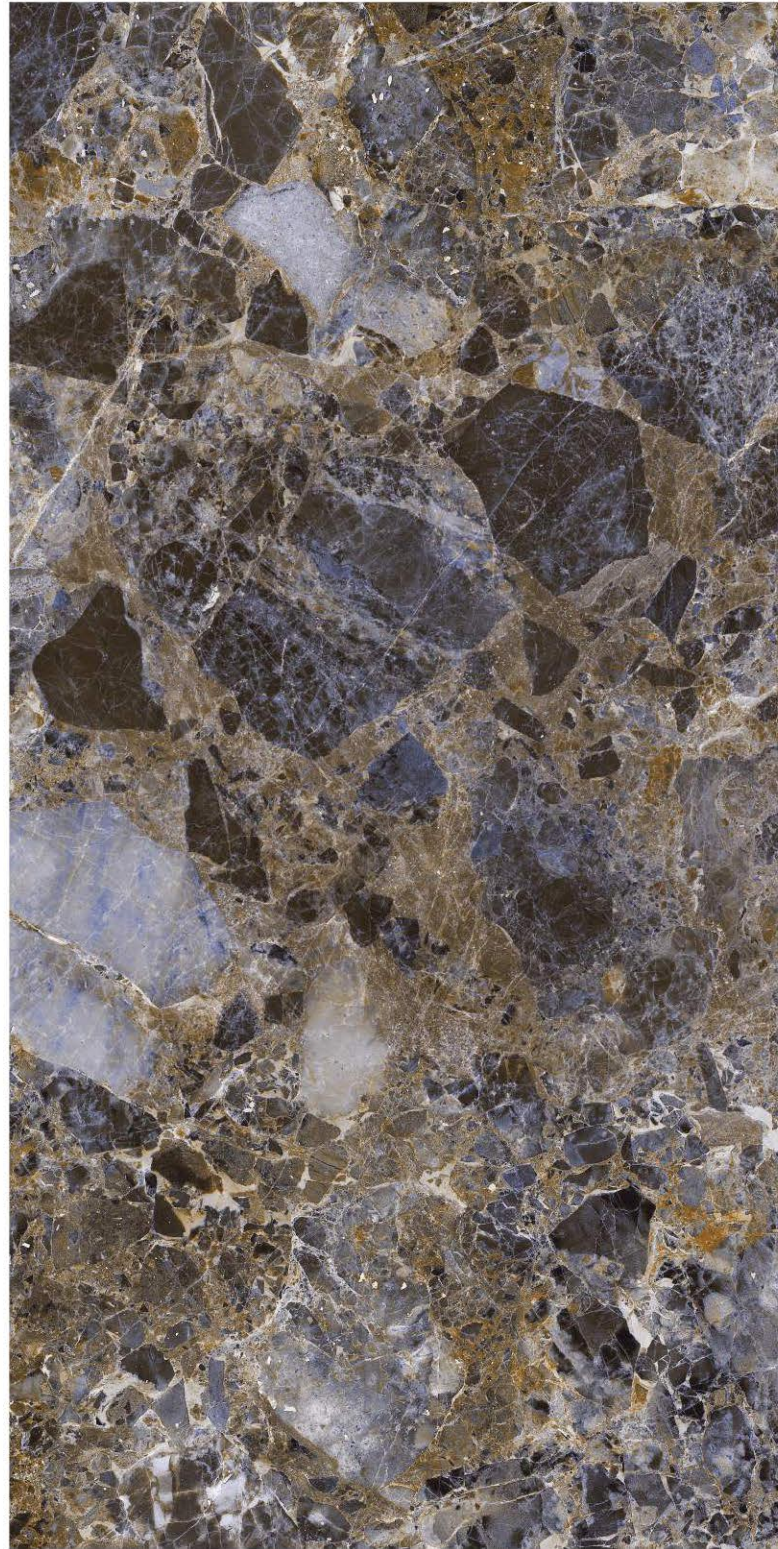

Finish | High Gloss  
Random | 4 Faces

**JOKUL  
MULTI**

Finish | High Gloss  
Random | 4 Faces

**EXTRA**  
colors

Preview Of JOKUL GREY

600x  
1200mm

GLAZED  
VITRIFIED TILES

**LANJEMPRA  
NATURAL**