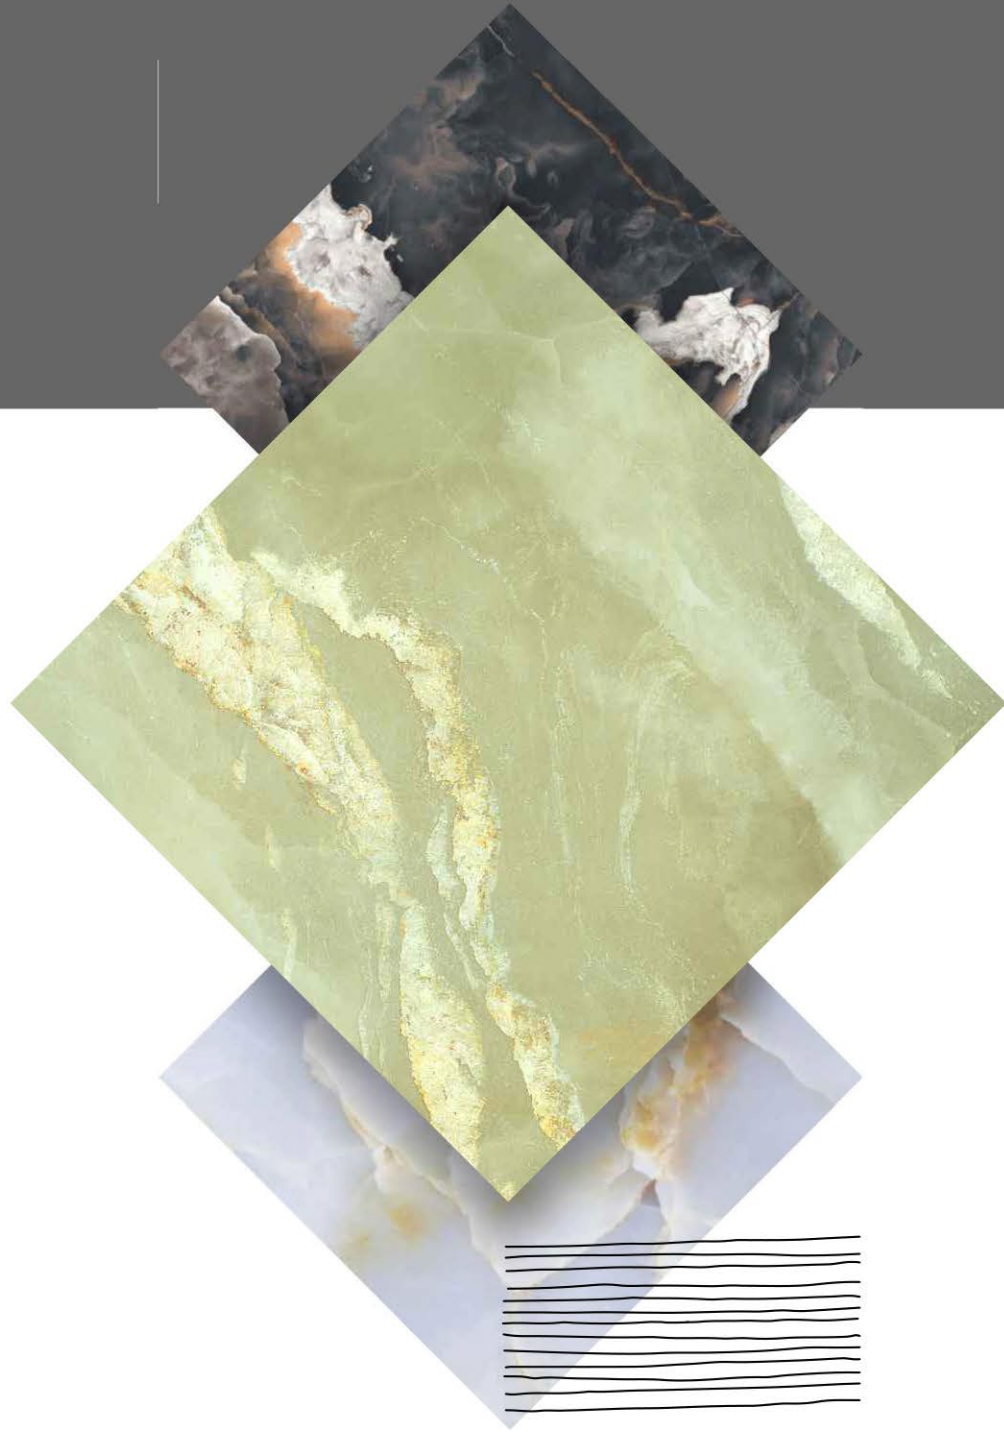

DISCOVER THE
BEAUTY OF
NATURE

APPLICATIONS

AIRPORTS

HOTELS

OFFICES

MUSEUMS

SHOPS

HOMES

SPA AND
WELLNESS

RESTAURANTS