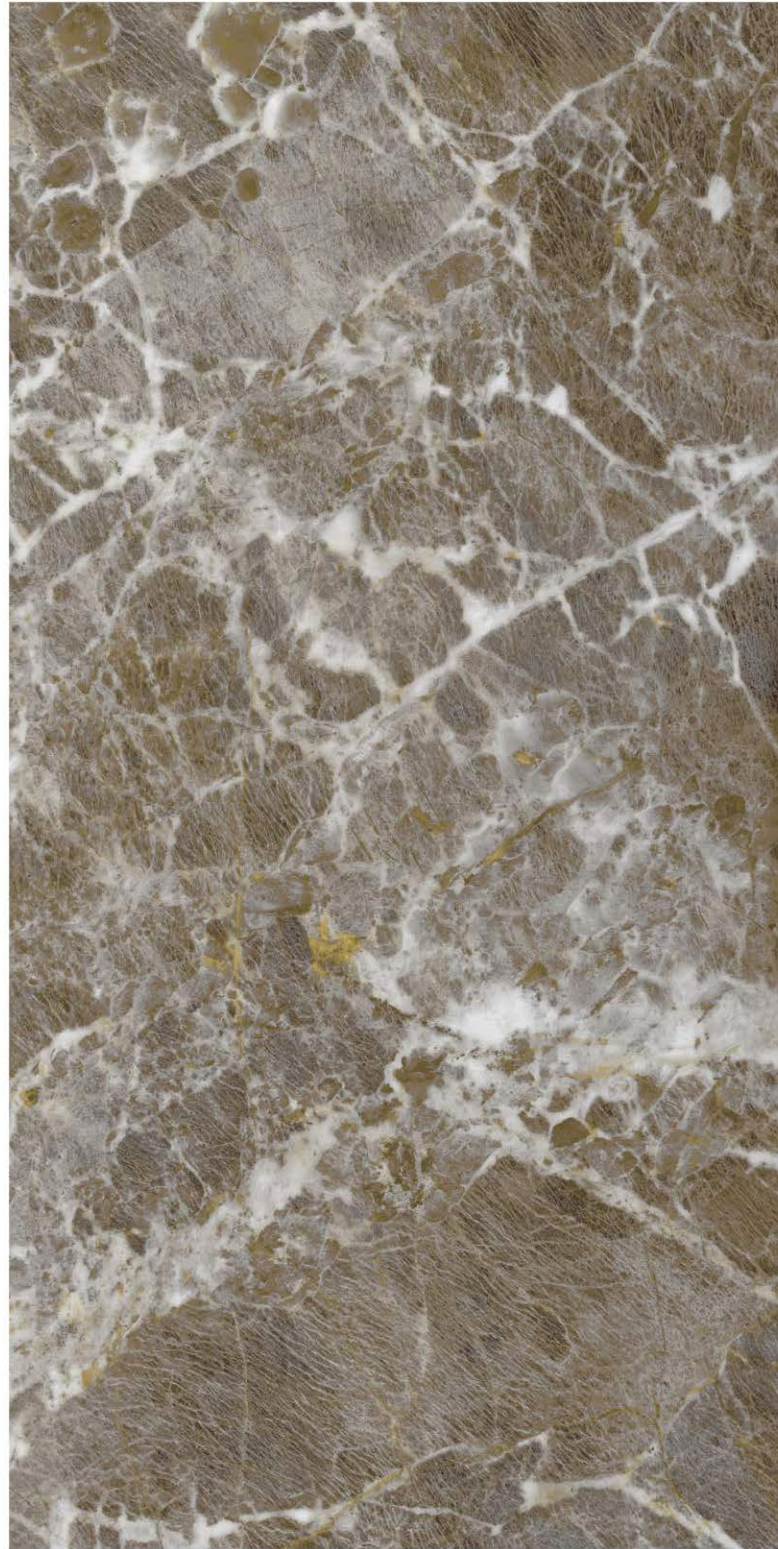

**ALASKA  
NATURAL**

Finish | High Gloss  
Random | 5 Faces

600x  
1200mm

GLAZED  
VITRIFIED TILES

**AMAZONITE  
CHOCO**

Finish | High Gloss  
Random | 6 Faces

**AMAZONITE  
PISTA**

Finish | High Gloss  
Random | 6 Faces