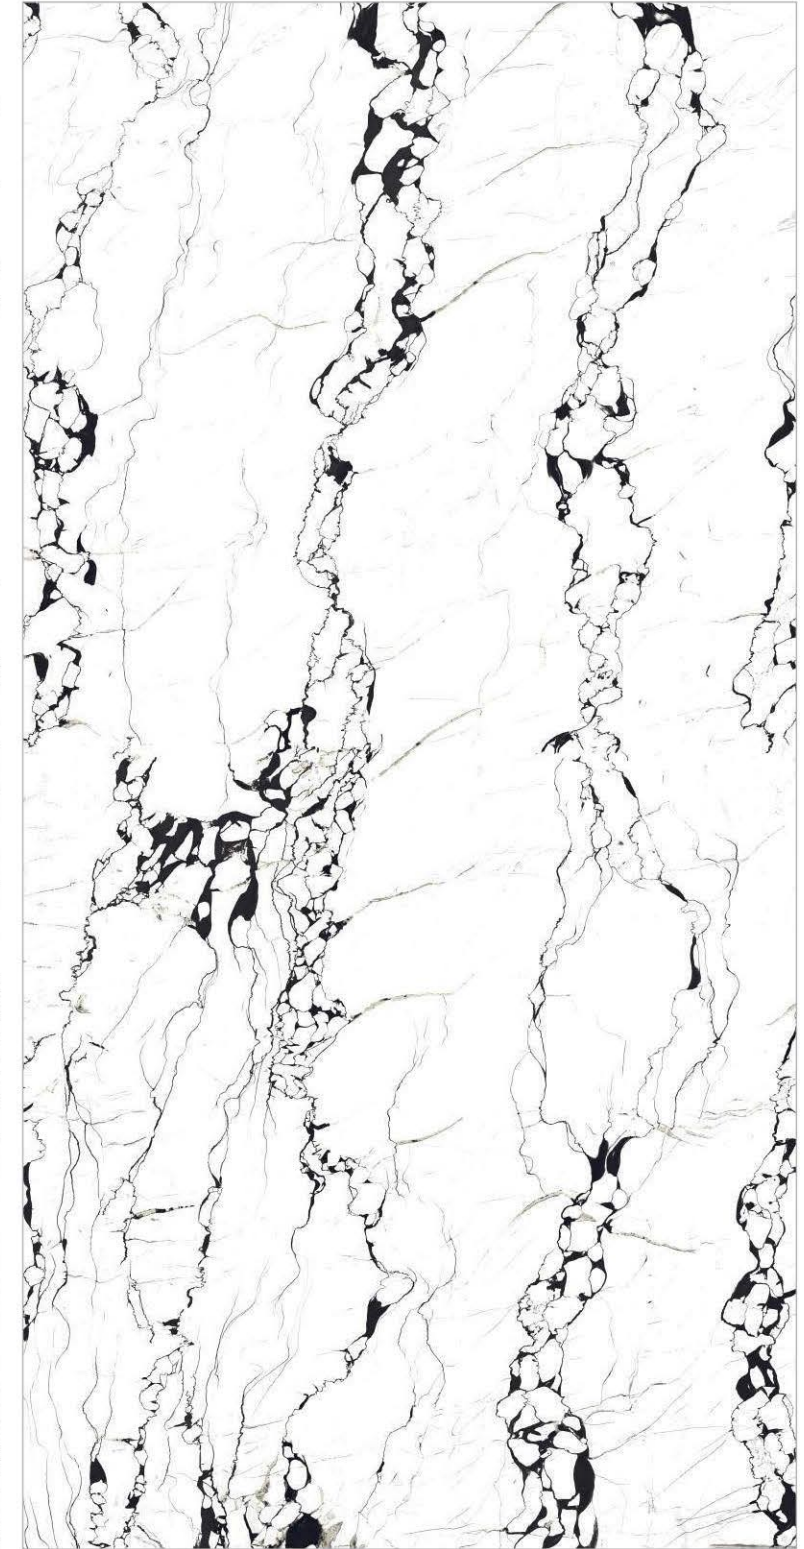

Finish | High Gloss  
Random | 4 Faces

600x  
1200mm

GLAZED  
VITRIFIED TILES

**PINGVEL  
WHITE**

Finish | High Gloss  
Random | 4 Faces

**PORTORO  
WHITE**

Finish | High Gloss  
Random | 5 Faces

600x  
1200mm