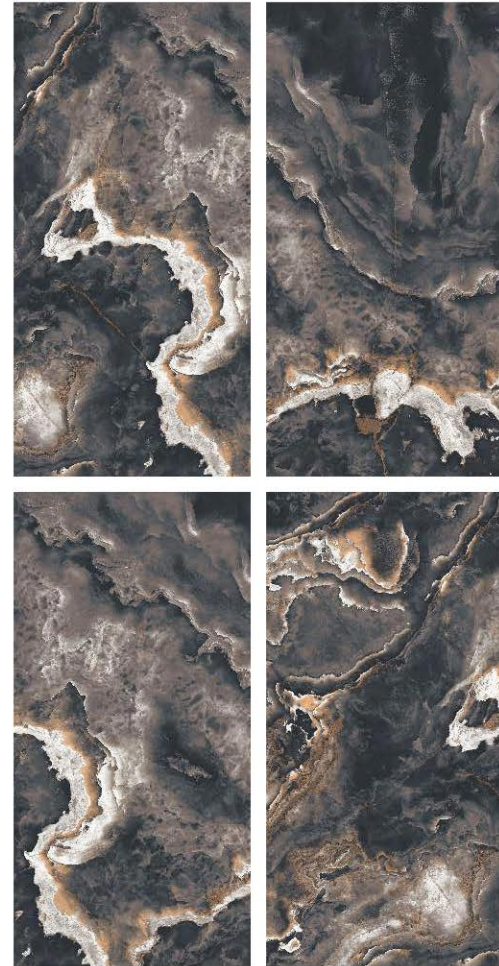

600x
1200mm

GLAZED
VITRIFIED TILES