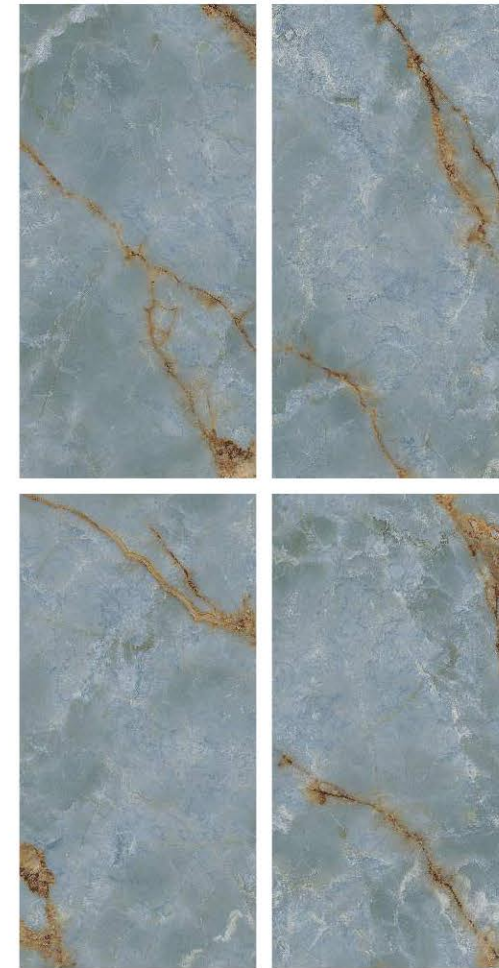

**CINOVA
GREEN**

Finish | High Gloss
Random | 4 Faces