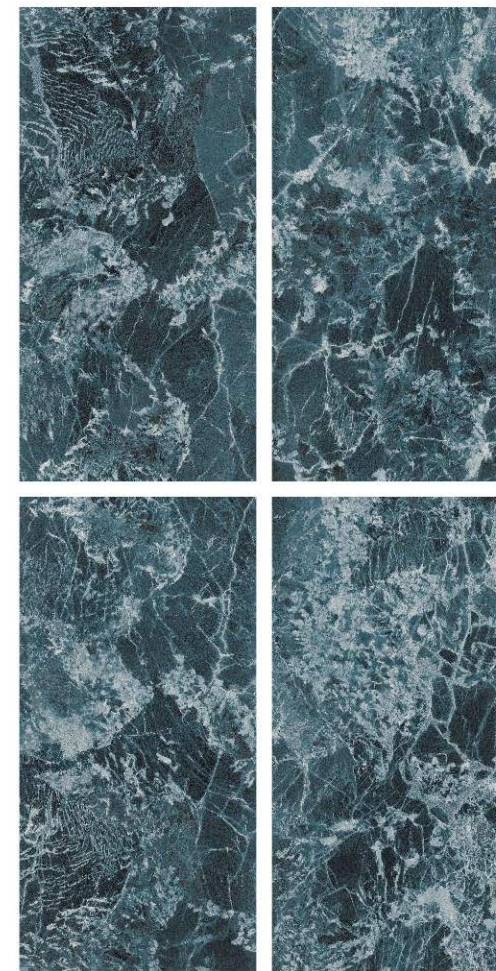

Finish | High Gloss  
Random | 2 Faces

600x  
1200mm

GLAZED  
VITRIFIED TILES

**MARBELLA  
BLACK**

Finish | High Gloss  
Random | 6 Faces

**MARBELLA  
TEEL**

Finish | High Gloss  
Random | 6 Faces

**EXTRA**  
colors