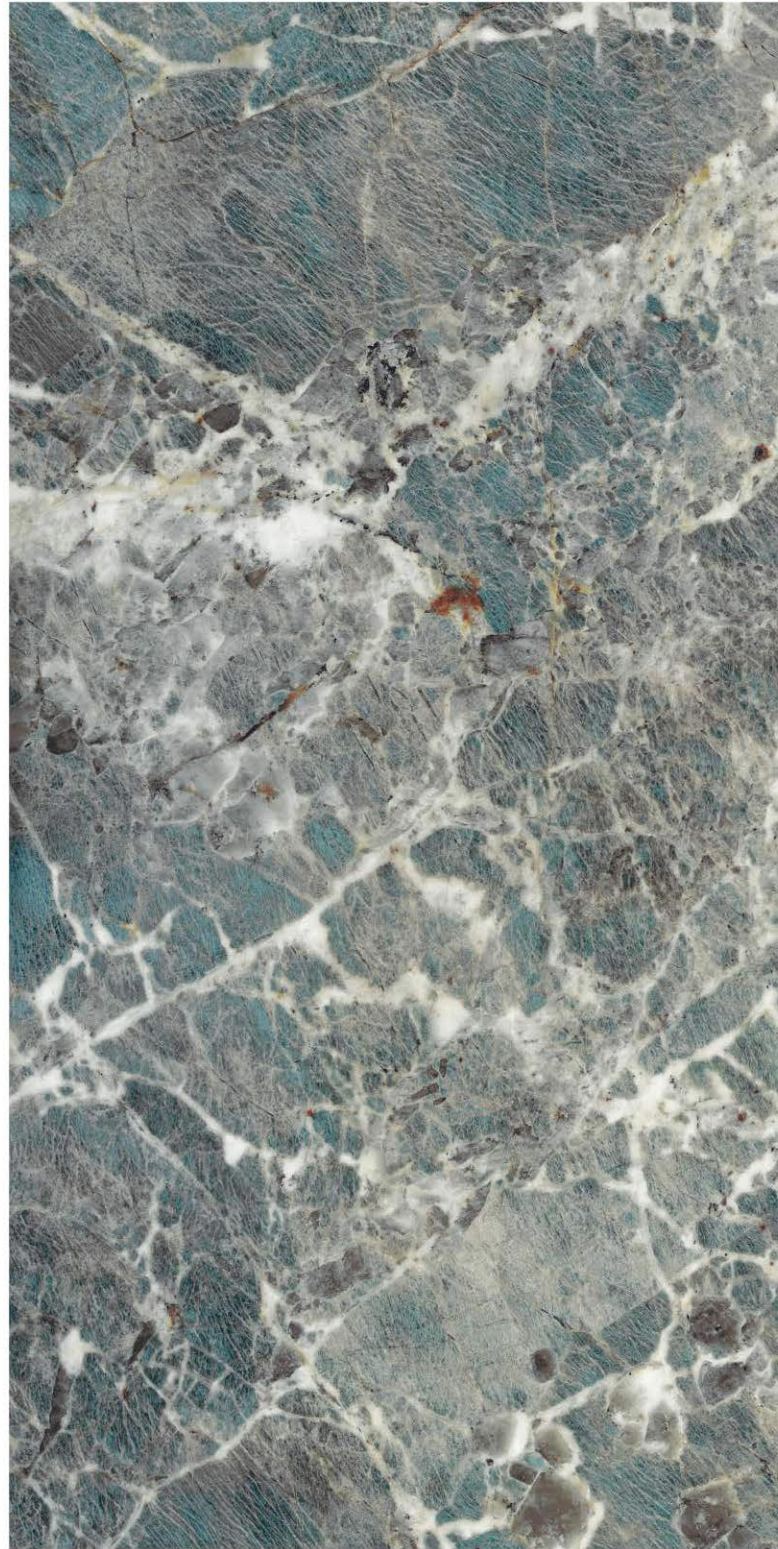

600x
1200mm

GLAZED
VITRIFIED TILES

EXTRA
colors

AMAZONITE

Finish | High Gloss
Random | 6 Faces

**AQUALISH
BLUE**

Finish | High Gloss
Random | 4 Faces