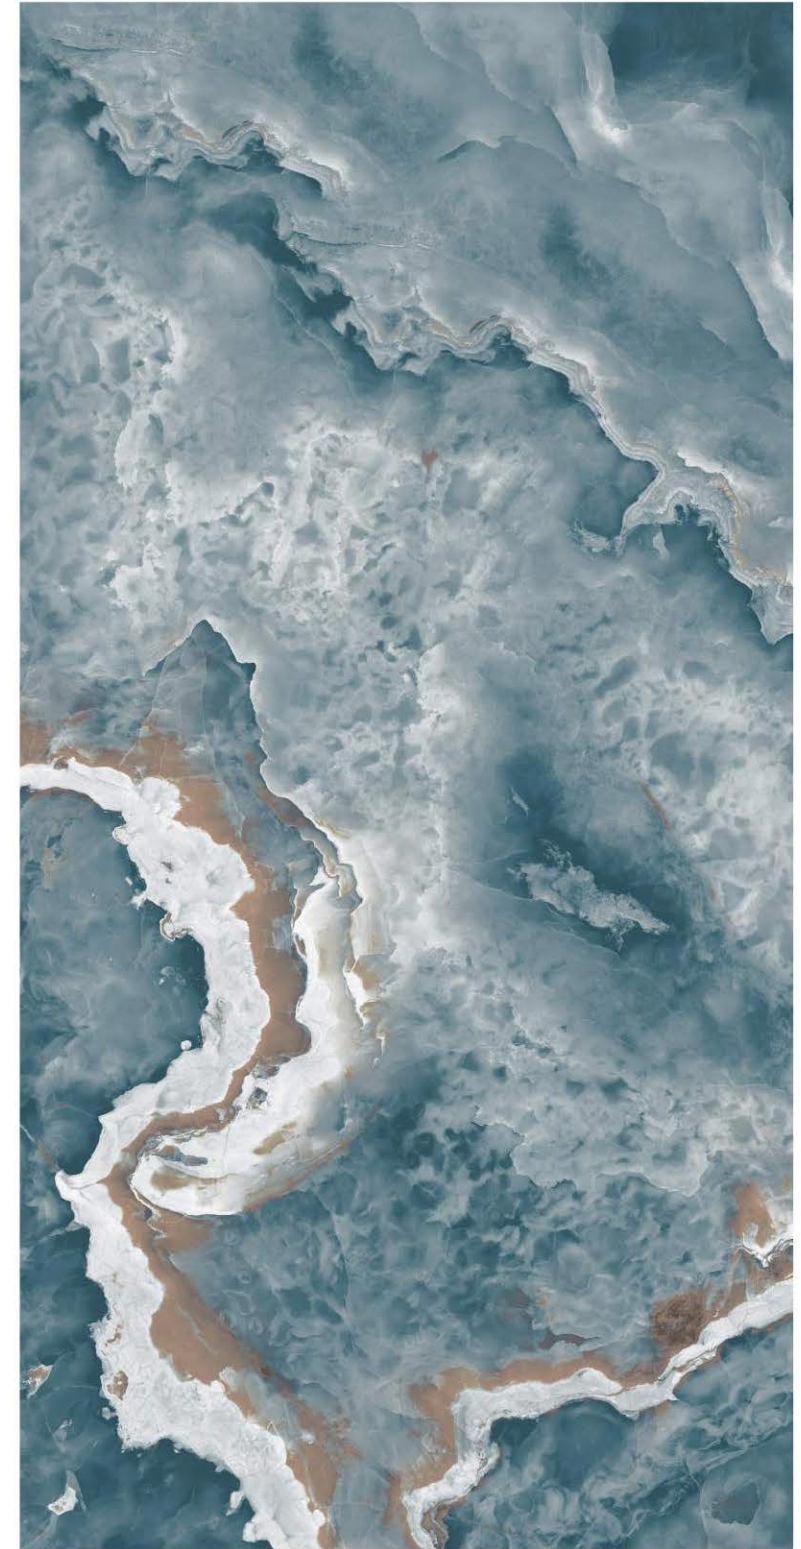

GLAZED  
VITRIFIED TILES

**BRING ONYX  
BLACK**

Finish | High Gloss  
Random | 4 Faces

**BRING ONYX  
GREEN**

Finish | High Gloss  
Random | 6 Faces

Preview Of BRING ONYX BLACK

600x  
1200mm

GLAZED  
VITRIFIED TILES