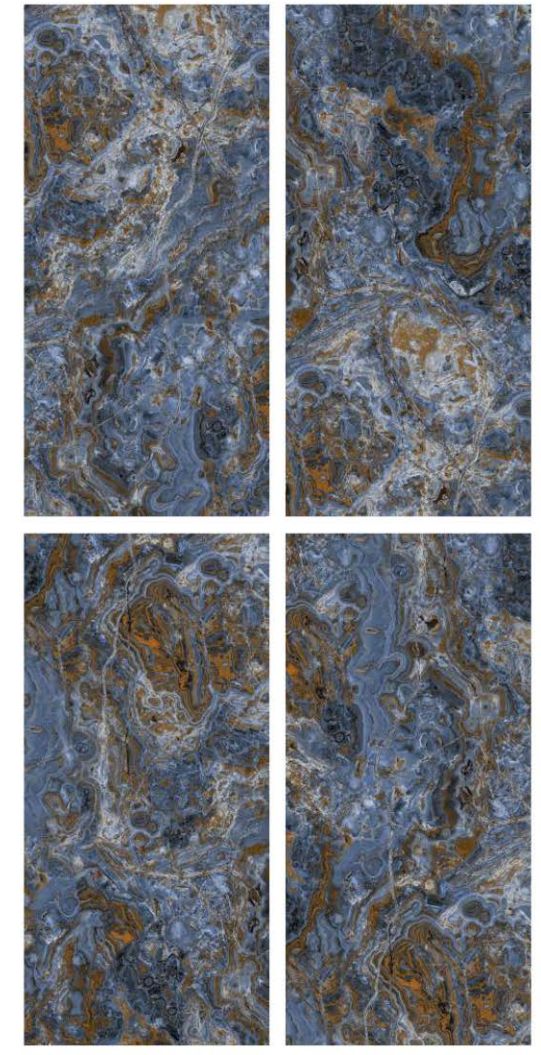

**NIROBI ONYX
BLUE**

Finish | High Gloss
Random | 4 Faces