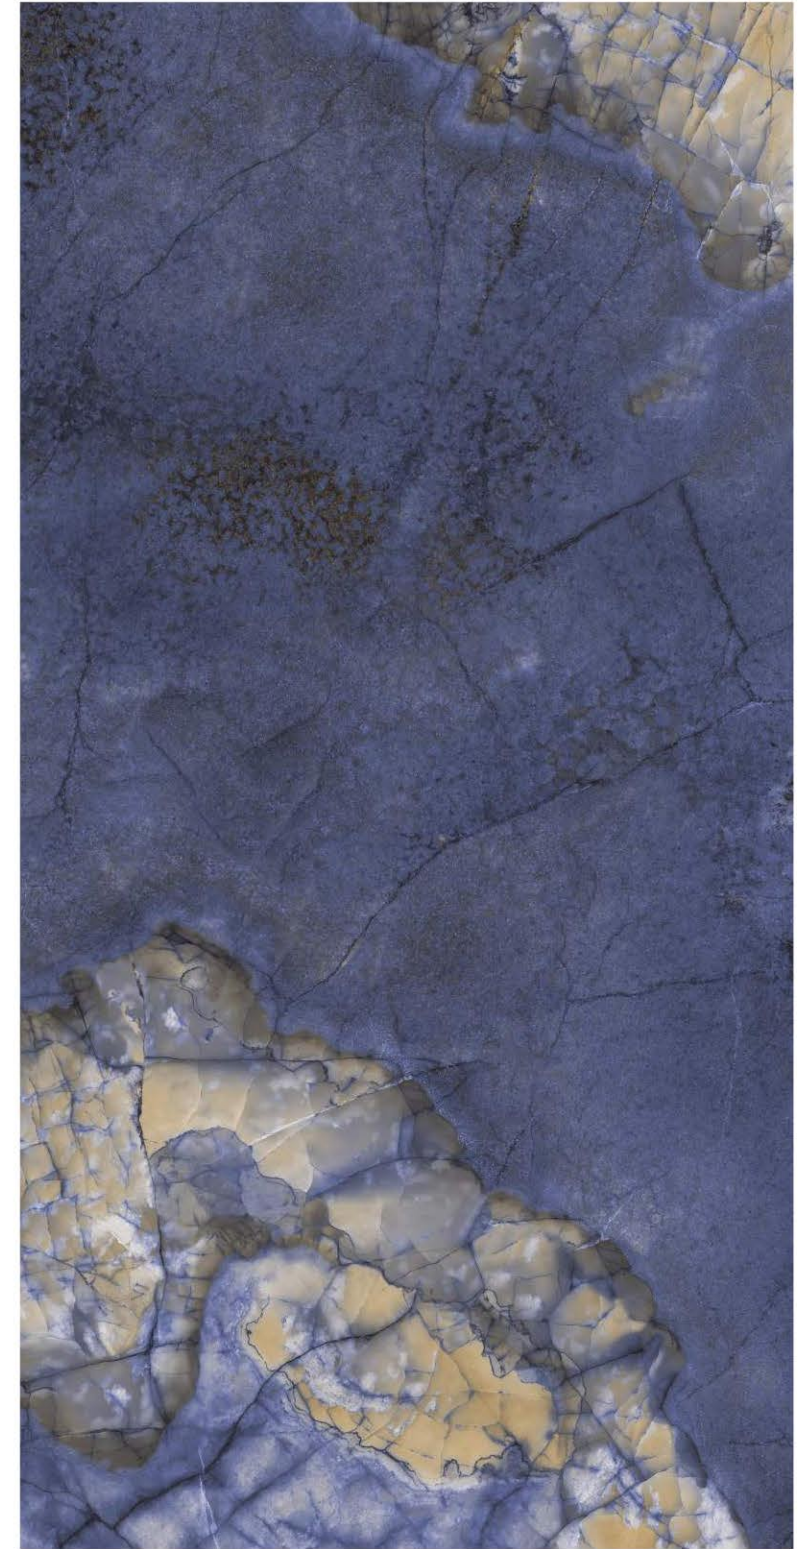

GLAZED  
VITRIFIED TILES

**VIDEY  
COFFEE**

Finish | High Gloss  
Random | 6 Faces

**VIDEY  
BLUE**

Finish | High Gloss  
Random | 6 Faces

600x  
1200mm

GLAZED  
VITRIFIED TILES

**EXTRA**  
colors