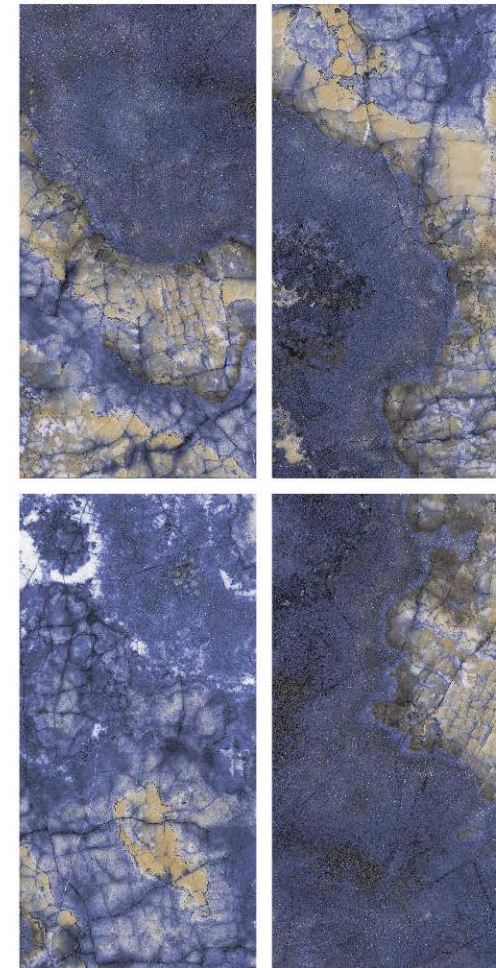

GLAZED  
VITRIFIED TILES

**VIDEY  
COFFEE**

Finish | High Gloss  
Random | 6 Faces

**VIDEY  
BLUE**

Finish | High Gloss  
Random | 6 Faces

600x  
1200mm

GLAZED  
VITRIFIED TILES

**EXTRA**  
colors