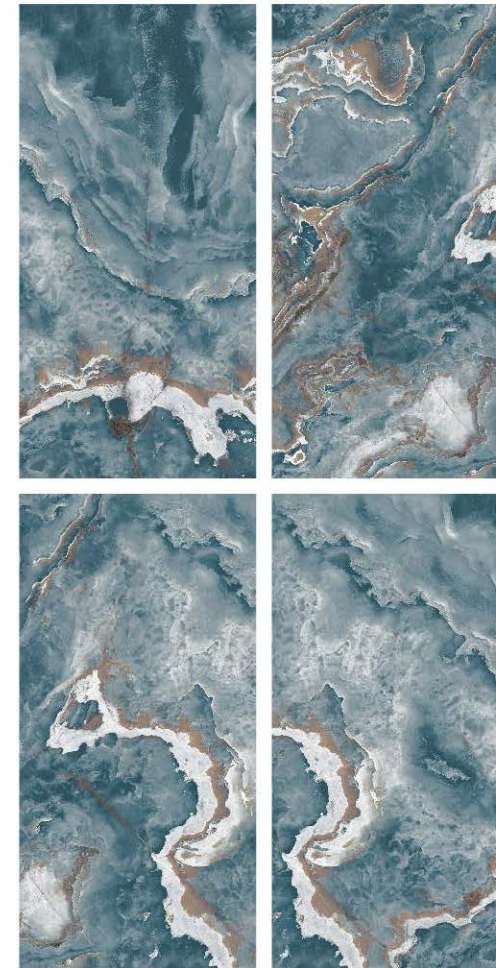

GLAZED  
VITRIFIED TILES

**BRING ONYX  
BLACK**

Finish | High Gloss  
Random | 4 Faces

**BRING ONYX  
GREEN**

Finish | High Gloss  
Random | 6 Faces

Preview Of BRING ONYX BLACK

600x  
1200mm

GLAZED  
VITRIFIED TILES