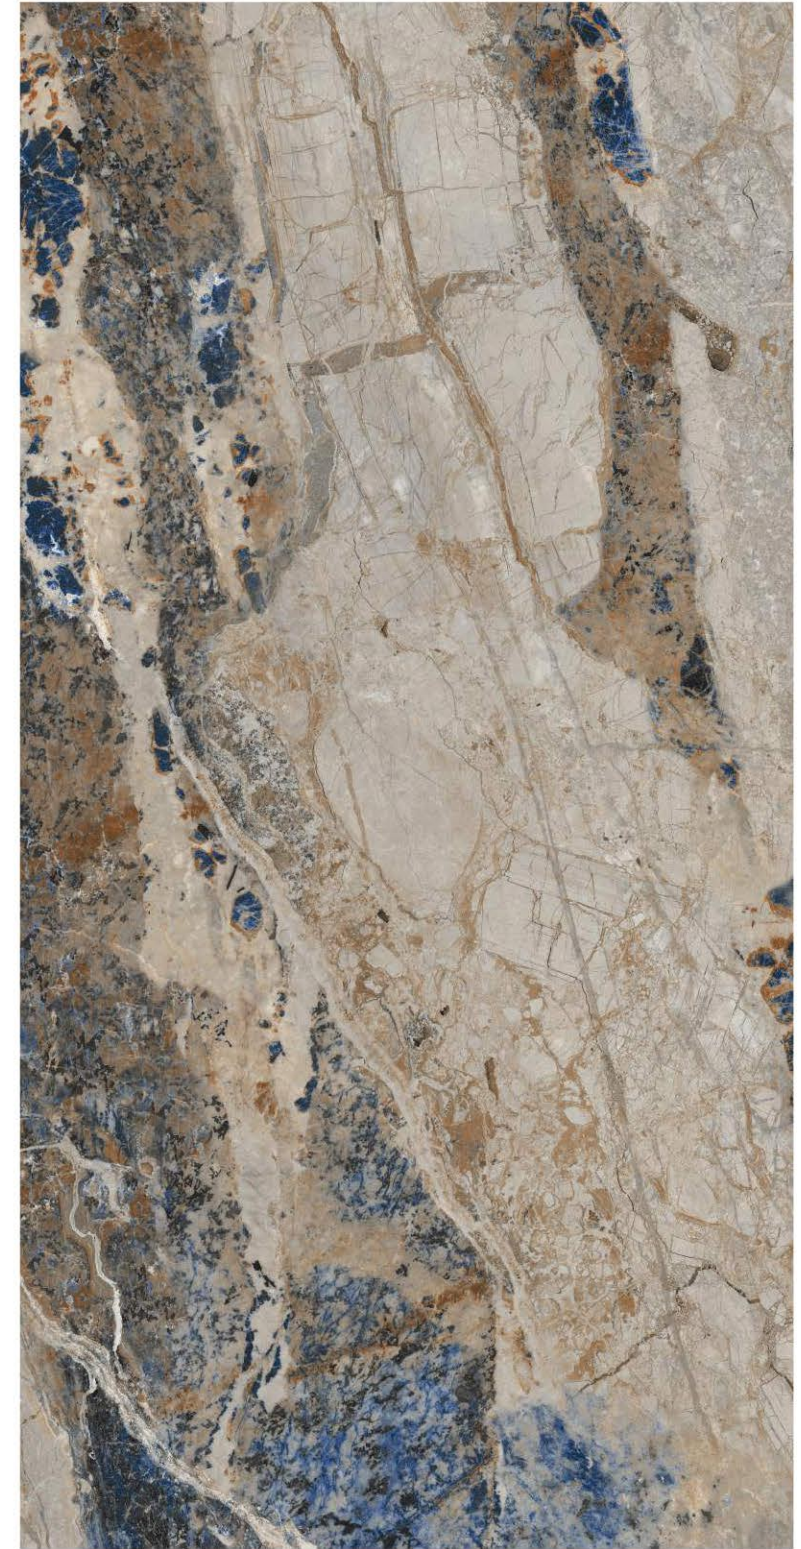

**SENSY
NATURAL**

Finish | High Gloss
Random | 4 Faces