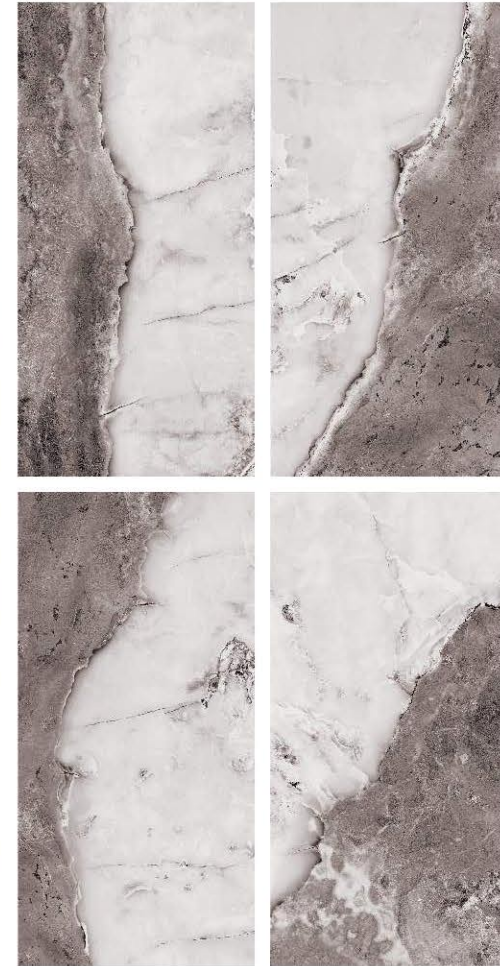

600x
1200mm

GLAZED
VITRIFIED TILES