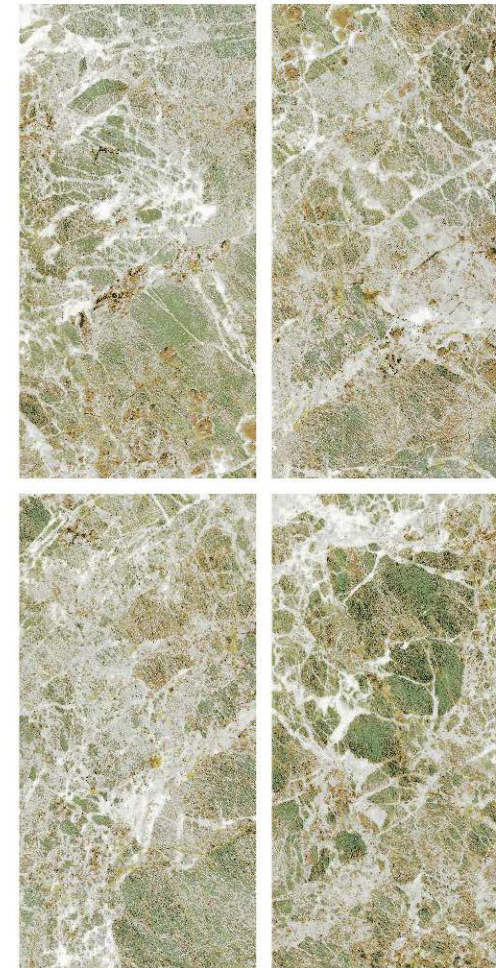

**ALASKA  
NATURAL**

Finish | High Gloss  
Random | 5 Faces

600x  
1200mm

GLAZED  
VITRIFIED TILES

**AMAZONITE  
CHOCO**

Finish | High Gloss  
Random | 6 Faces

**AMAZONITE  
PISTA**

Finish | High Gloss  
Random | 6 Faces