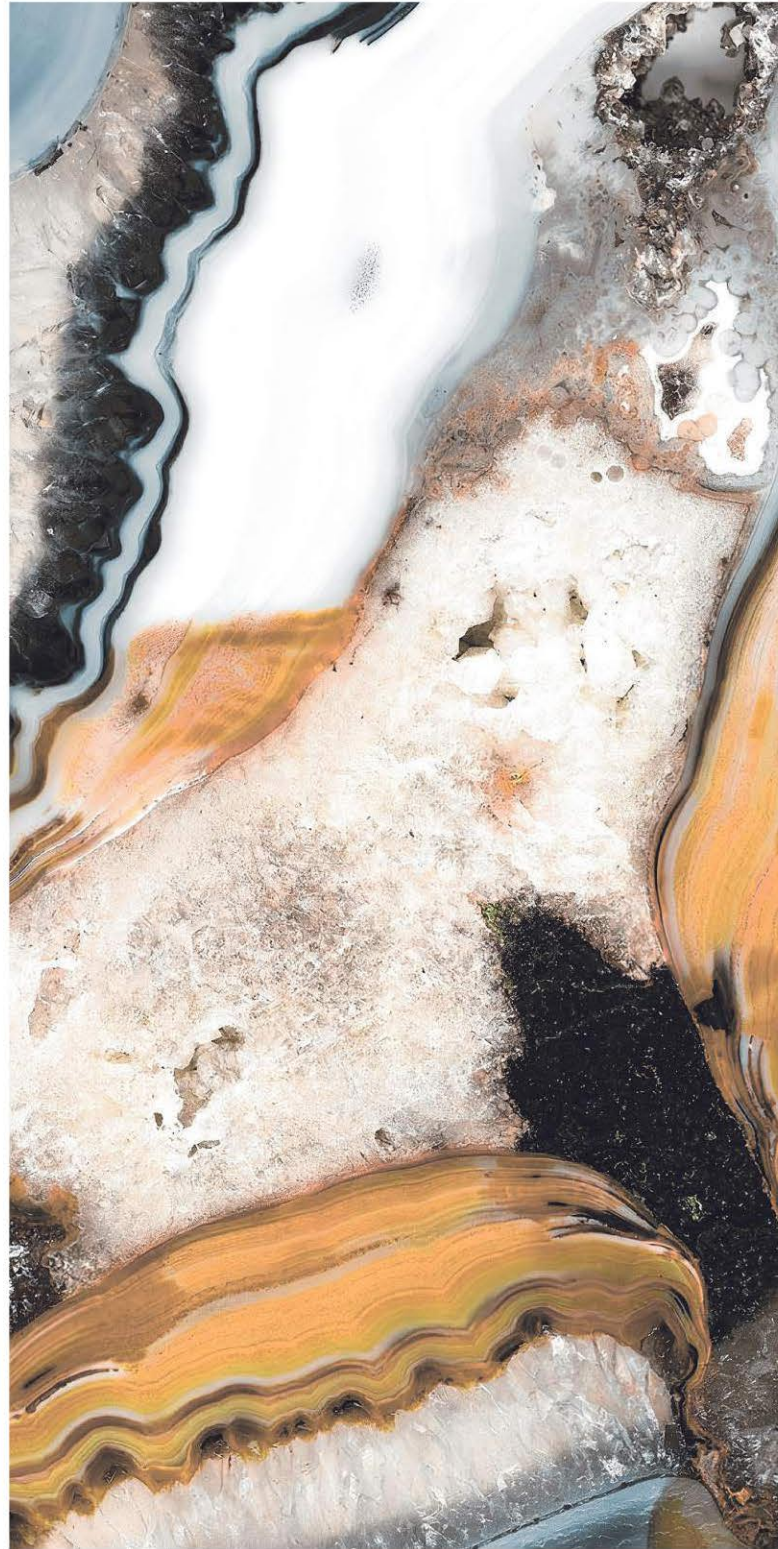

600x
1200mm

GLAZED
VITRIFIED TILES

EXTRA
colors

**MONACO
MULTY**

Finish | High Gloss
Random | 3 Faces

**SPANISH
BLACK**

Finish | High Gloss
Random | 3 Faces