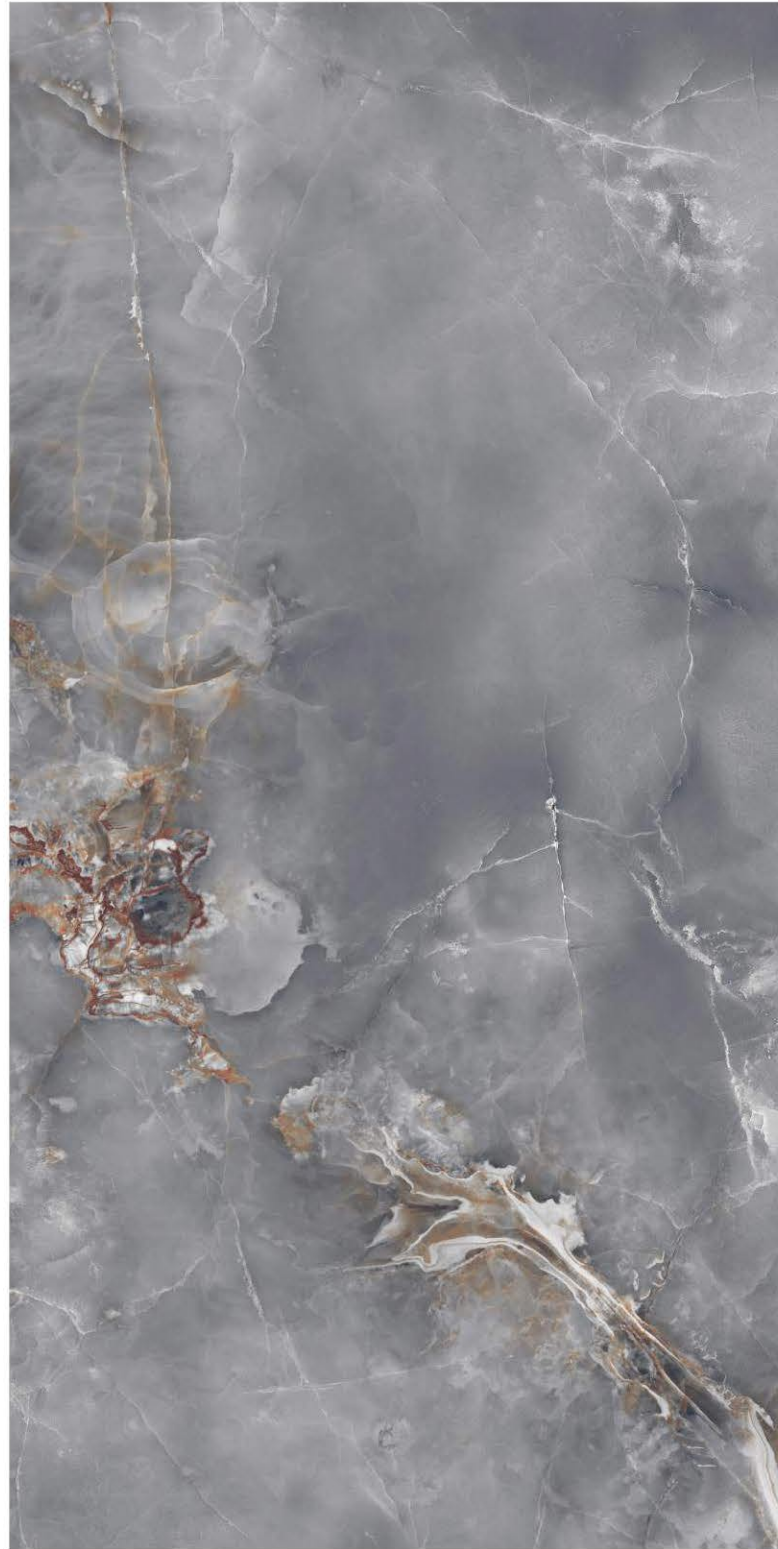

**OCEAN ONYX  
GREY**

Finish | High Gloss  
Random | 4 Faces

**OCEAN ONYX  
HONY**

Finish | High Gloss  
Random | 4 Faces

**EXTRA**  
colors

600x  
1200mm

GLAZED  
VITRIFIED TILES

**EXTRA**  
colors