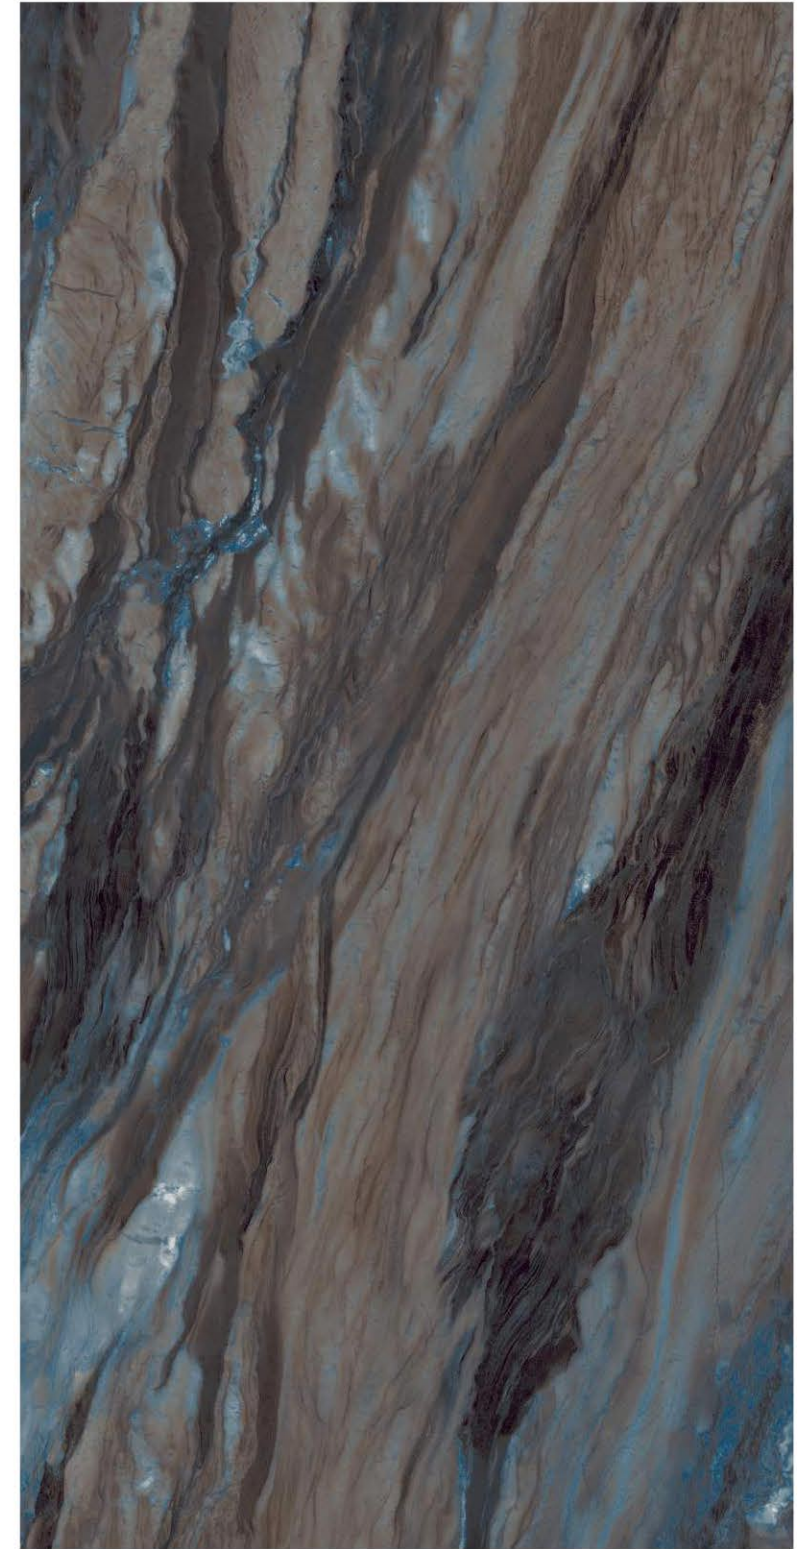

**JOKUL
MULTI**

Finish | High Gloss
Random | 4 Faces

EXTRA
colors