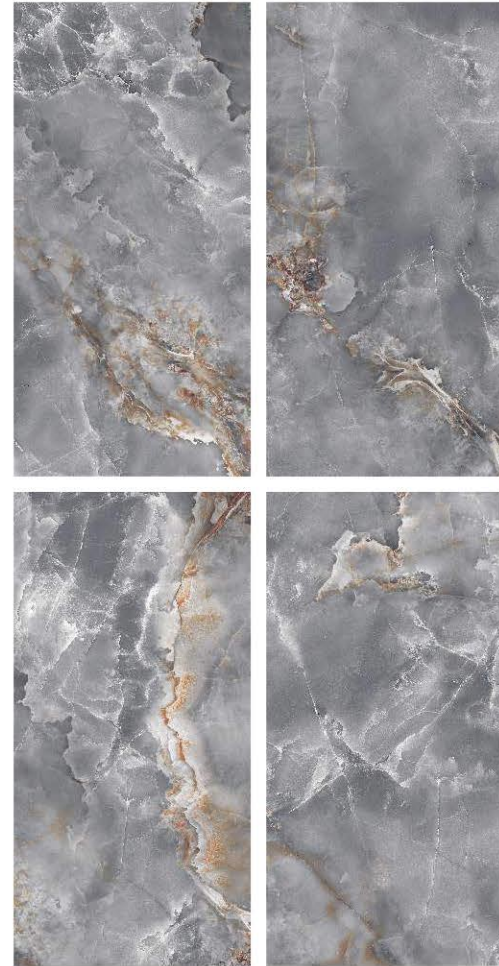

**OCEAN ONYX  
GREY**

Finish | High Gloss  
Random | 4 Faces

**OCEAN ONYX  
HONY**

Finish | High Gloss  
Random | 4 Faces

**EXTRA**  
colors

600x  
1200mm

GLAZED  
VITRIFIED TILES

**EXTRA**  
colors