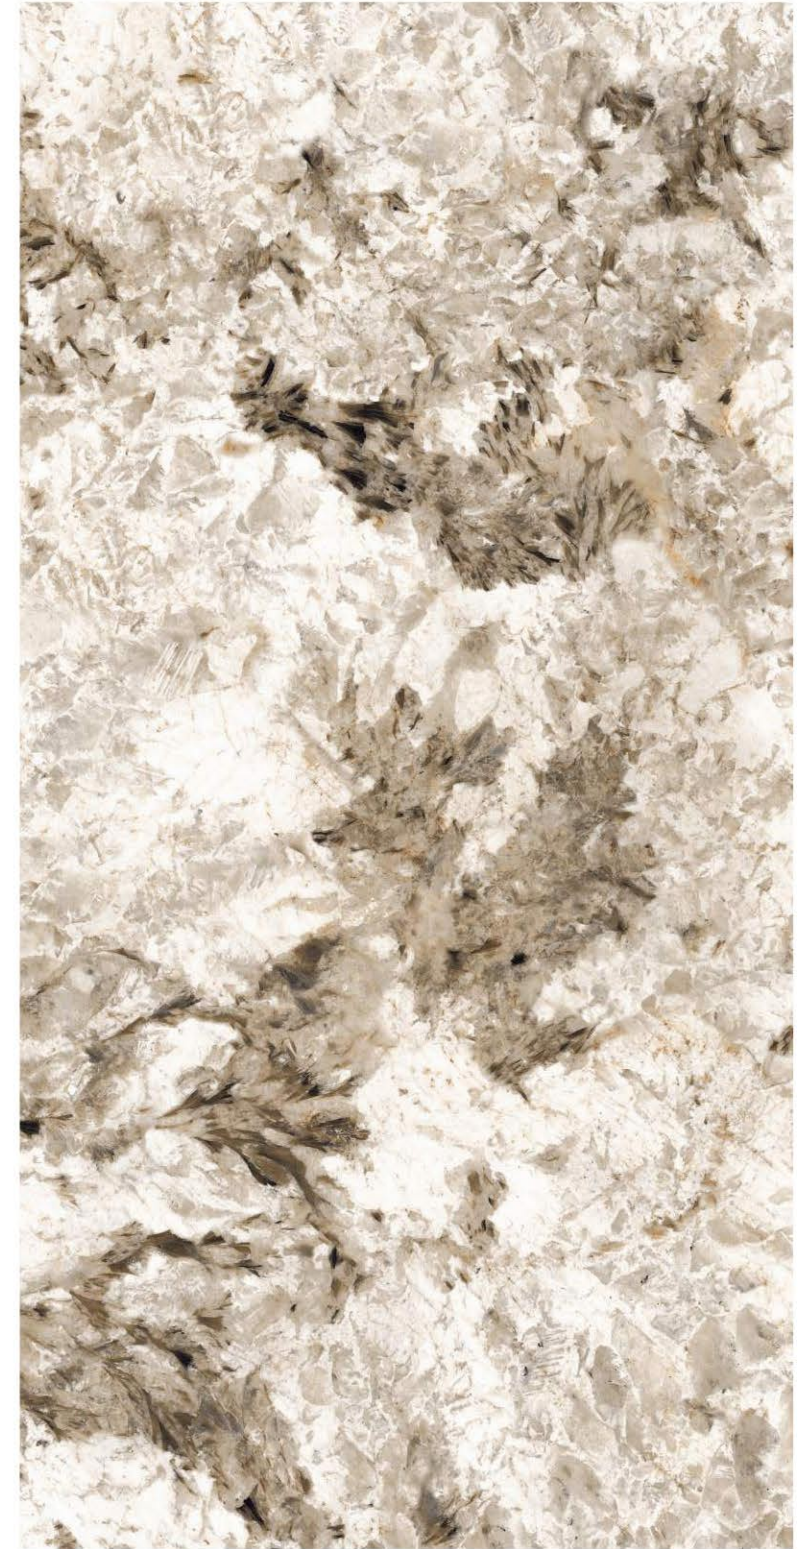

**ALASKA  
NATURAL**

Finish | High Gloss  
Random | 5 Faces

600x  
1200mm

GLAZED  
VITRIFIED TILES

**AMAZONITE  
CHOCO**

Finish | High Gloss  
Random | 6 Faces

**AMAZONITE  
PISTA**

Finish | High Gloss  
Random | 6 Faces