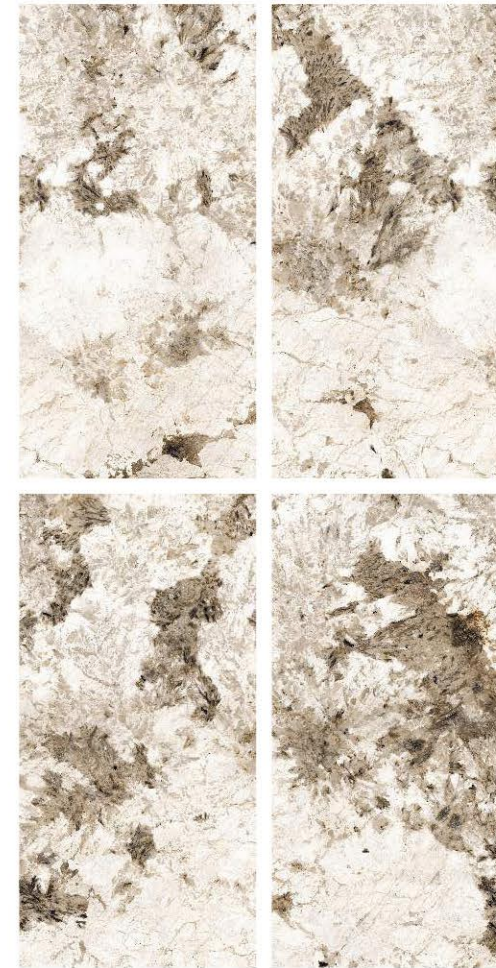

600x
1200mm

GLAZED
VITRIFIED TILES

EXTRA
colors

**AIZHU
TEEL**

Finish | High Gloss
Random | 4 Faces

**ALASKA
NATURAL**

Finish | High Gloss
Random | 5 Faces