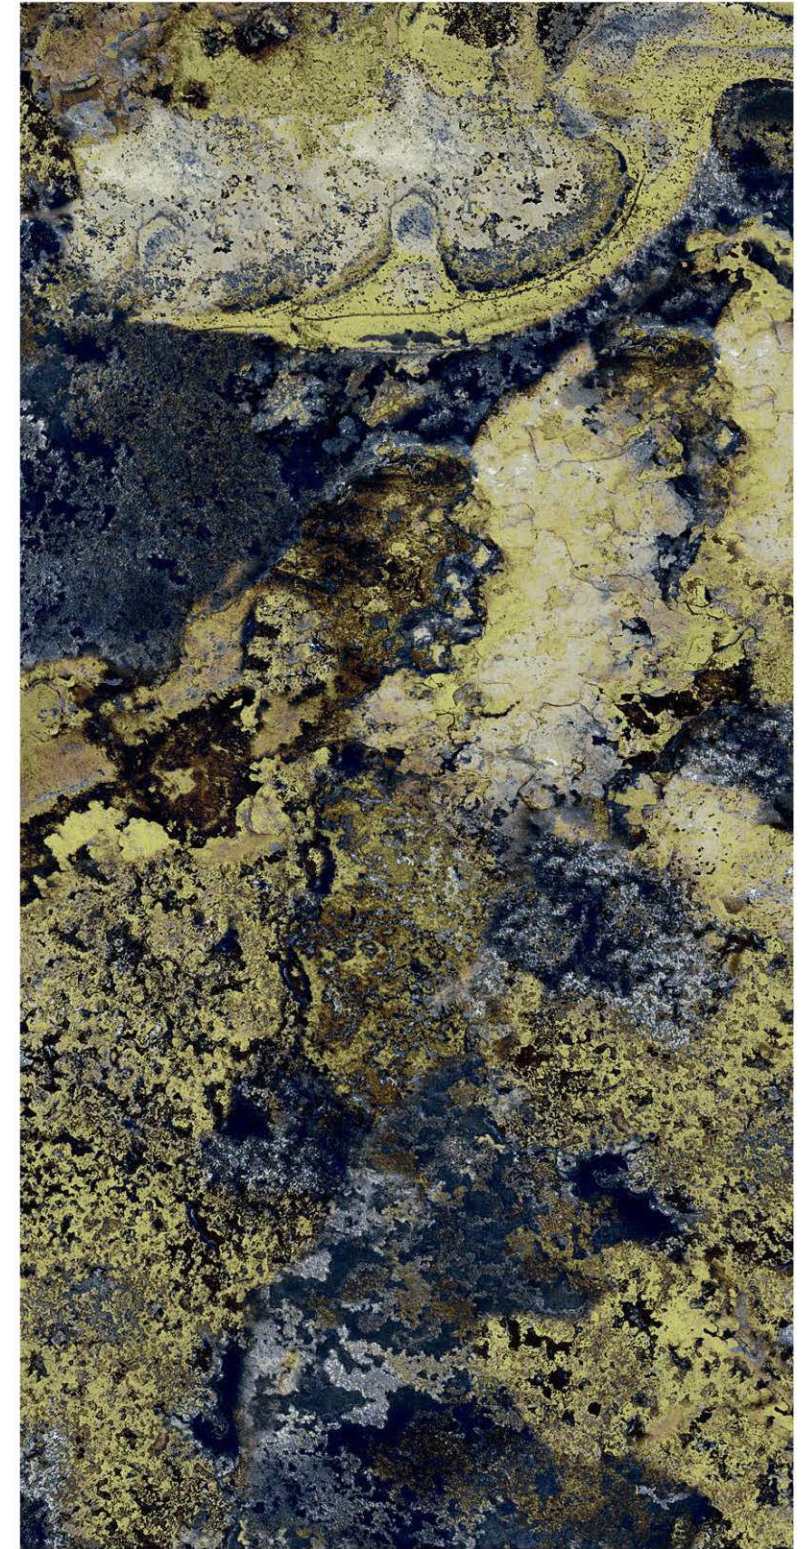

Preview Of CINOVA TAUPE

**GLOBAL
GREEN**

Finish | High Gloss
Random | 6 Faces