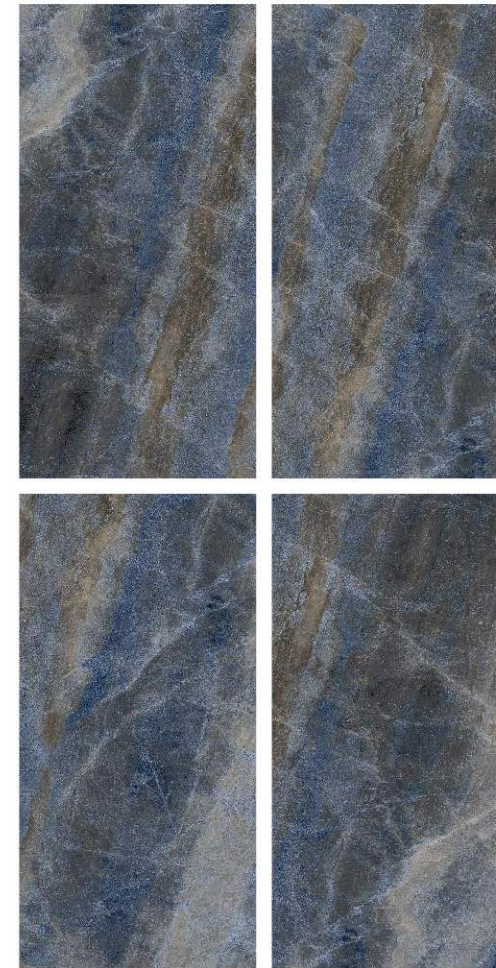

**NEXO
BLUE**

Finish | High Gloss
Random | 4 Faces