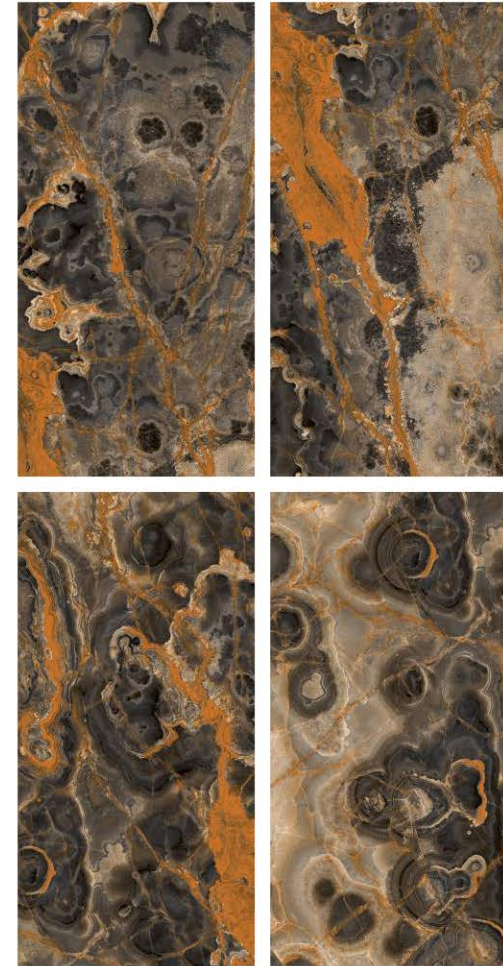

600x
1200mm

GLAZED
VITRIFIED TILES