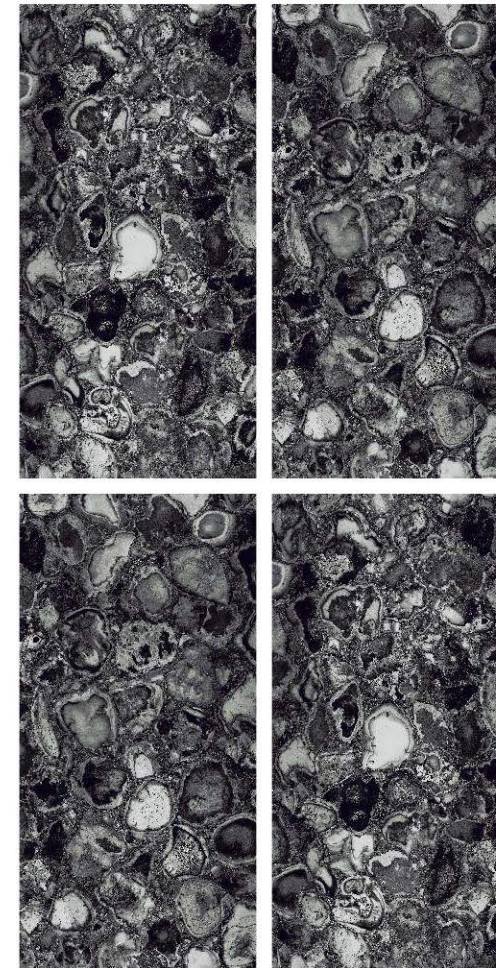

**MAJORCA
BLACK**

Finish | High Gloss
Random | 2 Faces