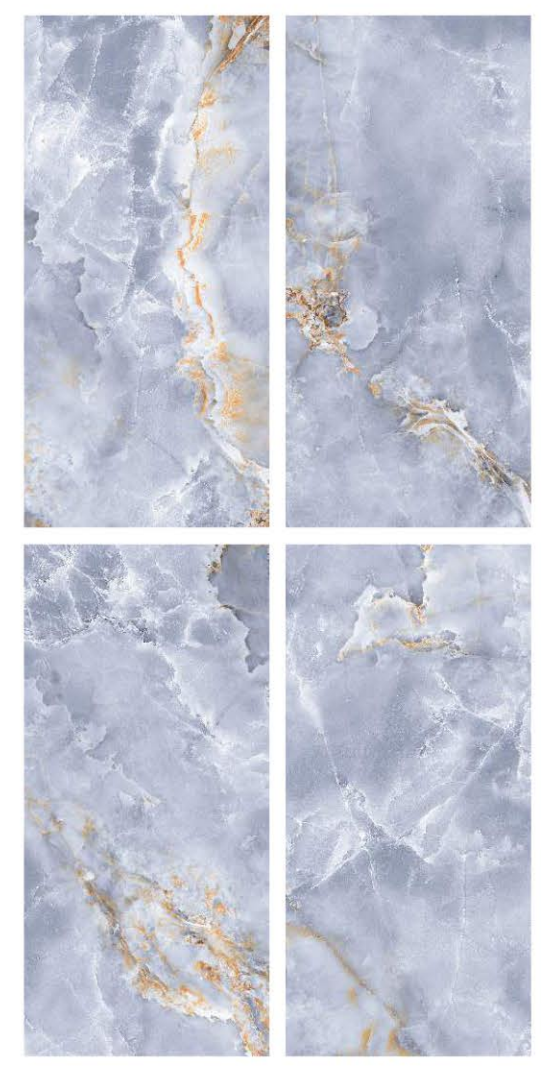

**OCEAN ONYX
Sky**

Finish | High Gloss
Random | 4 Faces