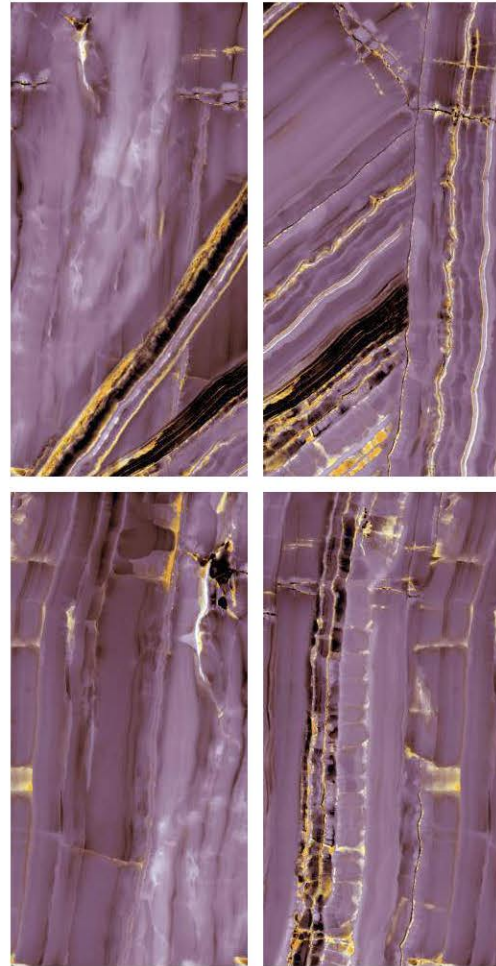

600x
1200mm

GLAZED
VITRIFIED TILES