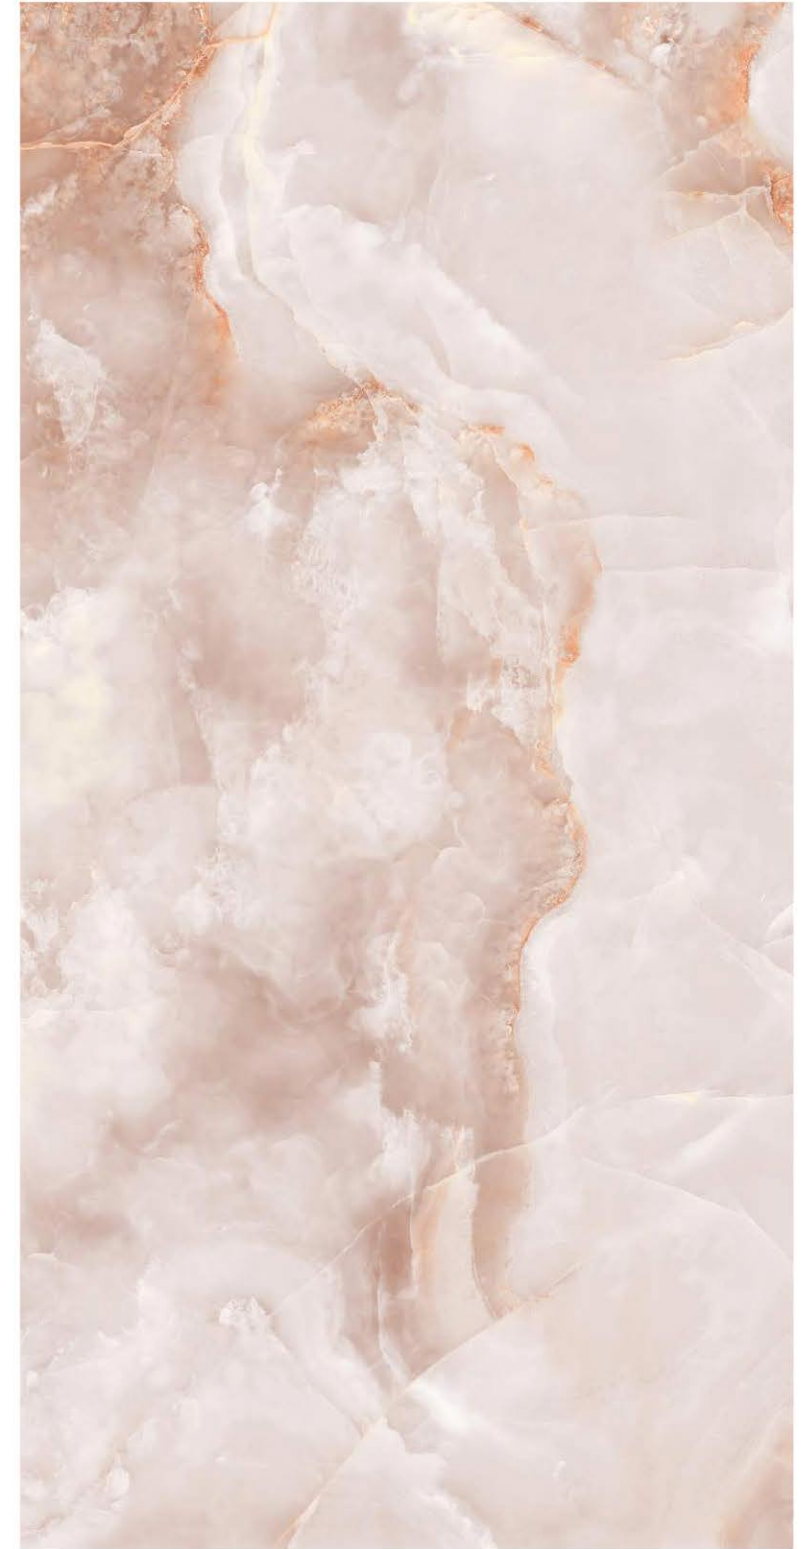

EXTRA
colors

**SEMORNA
GREEN**

Finish | High Gloss
Random | 4 Faces

**SEMORNA
RED**

Finish | High Gloss
Random | 4 Faces

EXTRA
colors