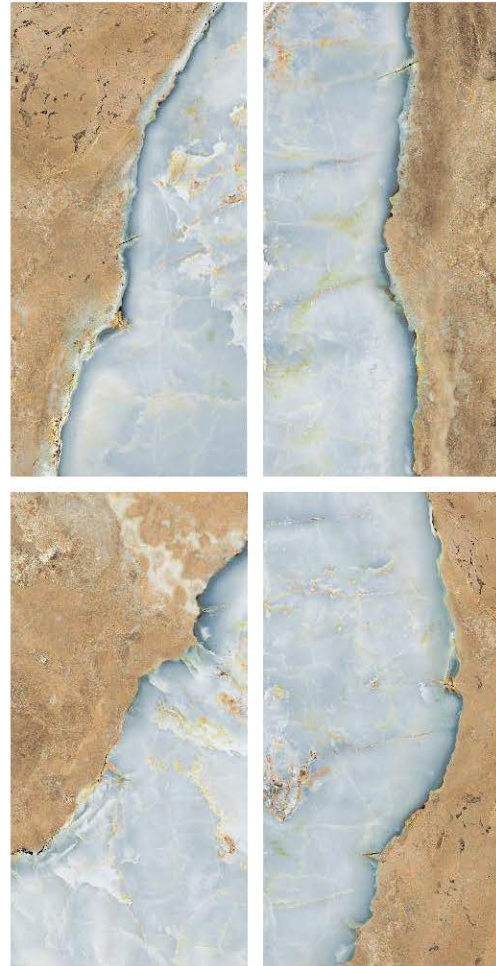

600x
1200mm

GLAZED
VITRIFIED TILES