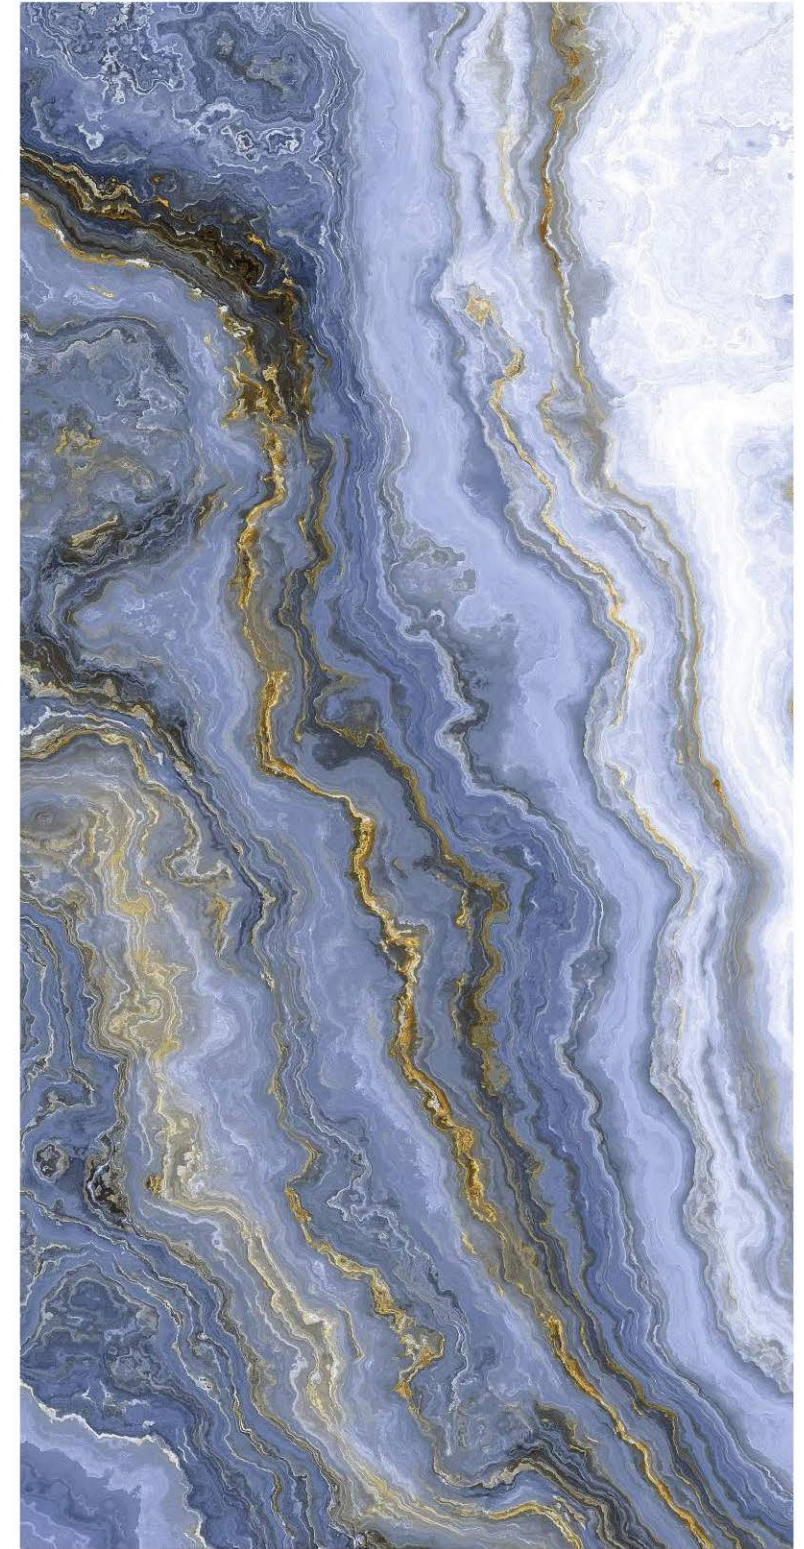

**GLOBAL  
GREEN**

Finish | High Gloss  
Random | 6 Faces

600x  
1200mm

GLAZED  
VITRIFIED TILES

**FLUID  
GRIS**

Finish | High Gloss  
Random | 4 Faces

**FLUID  
BLUE**

Finish | High Gloss  
Random | 4 Faces