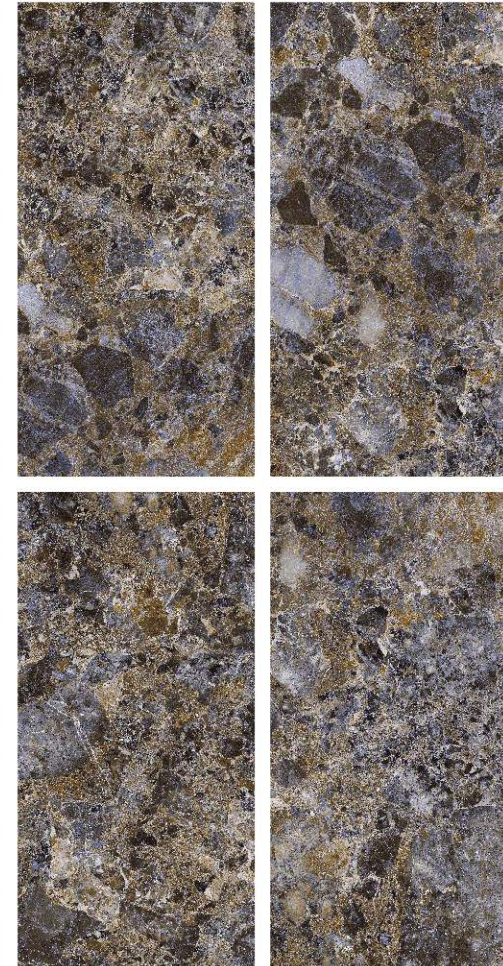

Finish | High Gloss  
Random | 4 Faces

**JOKUL  
MULTI**

Finish | High Gloss  
Random | 4 Faces

**EXTRA**  
colors

Preview Of JOKUL GREY

600x  
1200mm

GLAZED  
VITRIFIED TILES

**LANJEMPRA  
NATURAL**