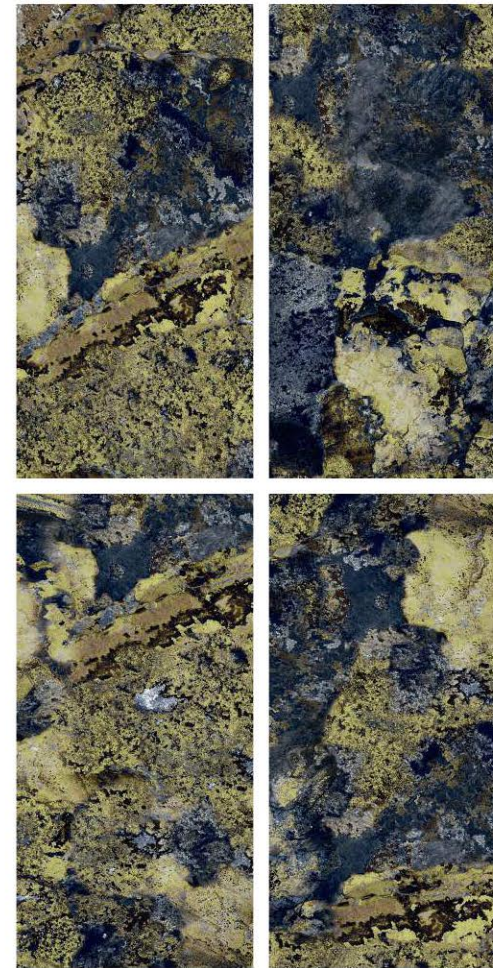

**GLOBAL
GREEN**

Finish | High Gloss
Random | 6 Faces