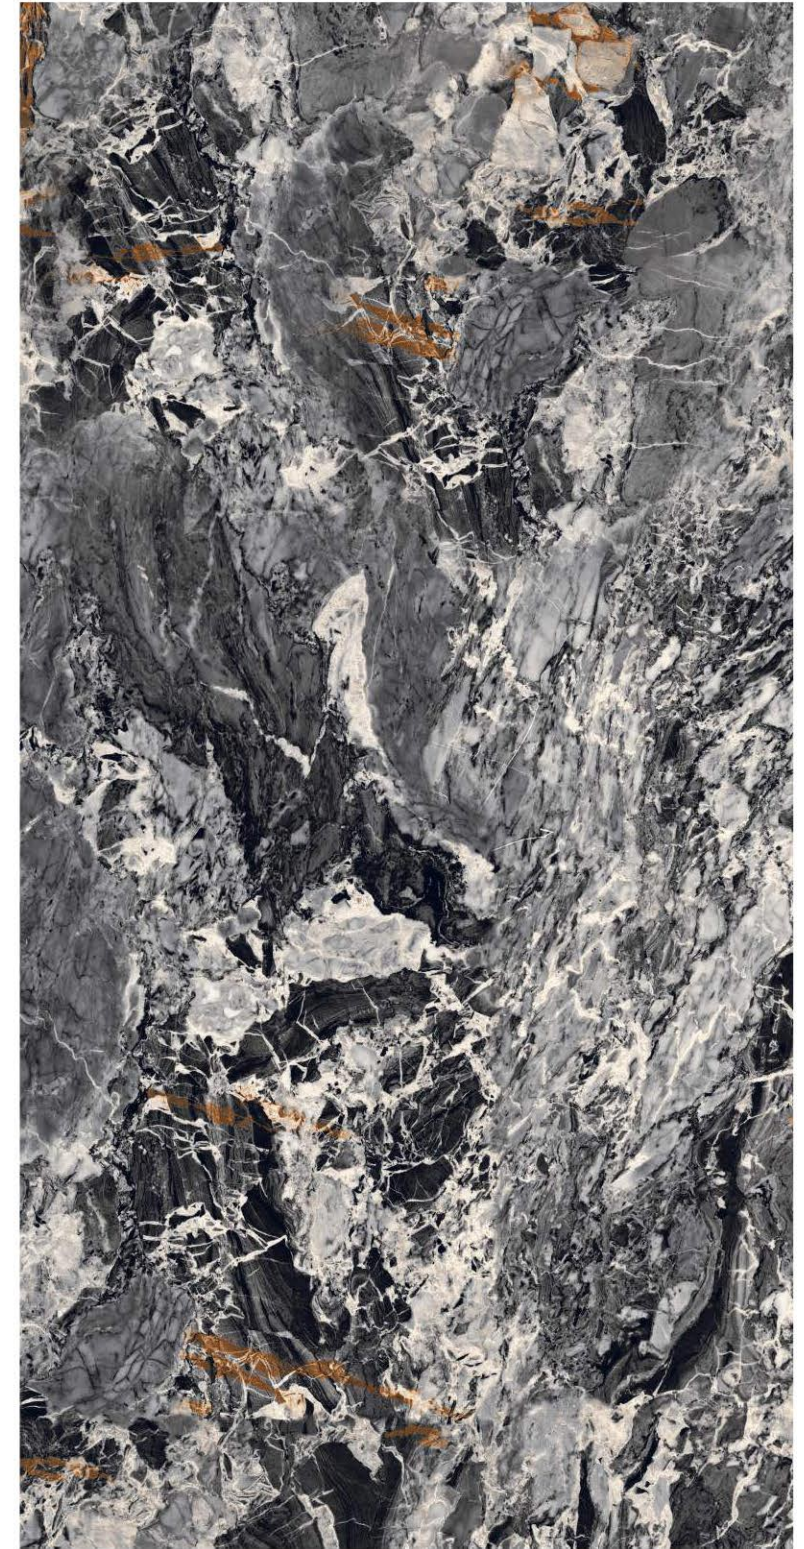

600x
1200mm

GLAZED
VITRIFIED TILES

EXTRA
colors

**MONACO
MULTY**

Finish | High Gloss
Random | 3 Faces

**SPANISH
BLACK**

Finish | High Gloss
Random | 3 Faces