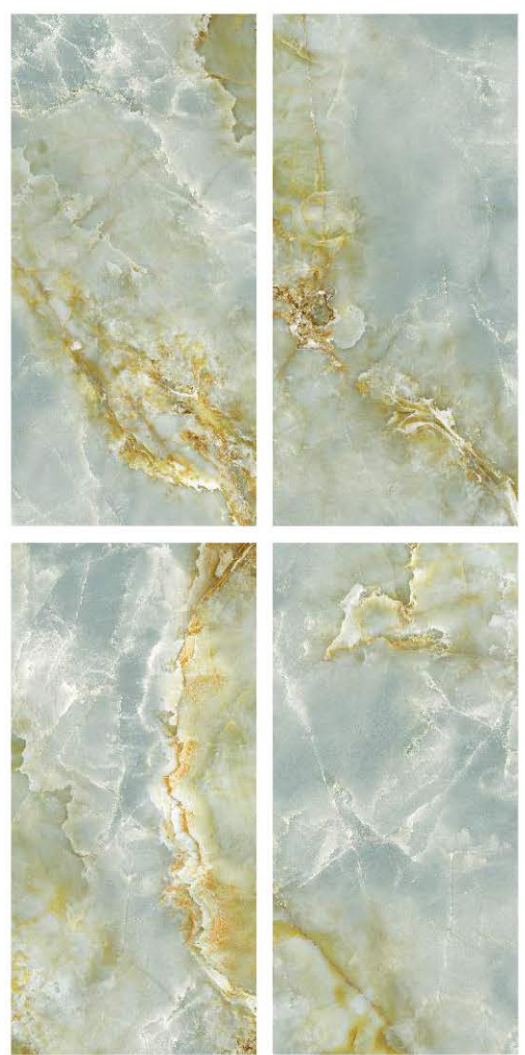

**OCEAN ONYX  
GREY**

Finish | High Gloss  
Random | 4 Faces

**OCEAN ONYX  
HONY**

Finish | High Gloss  
Random | 4 Faces

**EXTRA**  
colors

600x  
1200mm

GLAZED  
VITRIFIED TILES

**EXTRA**  
colors