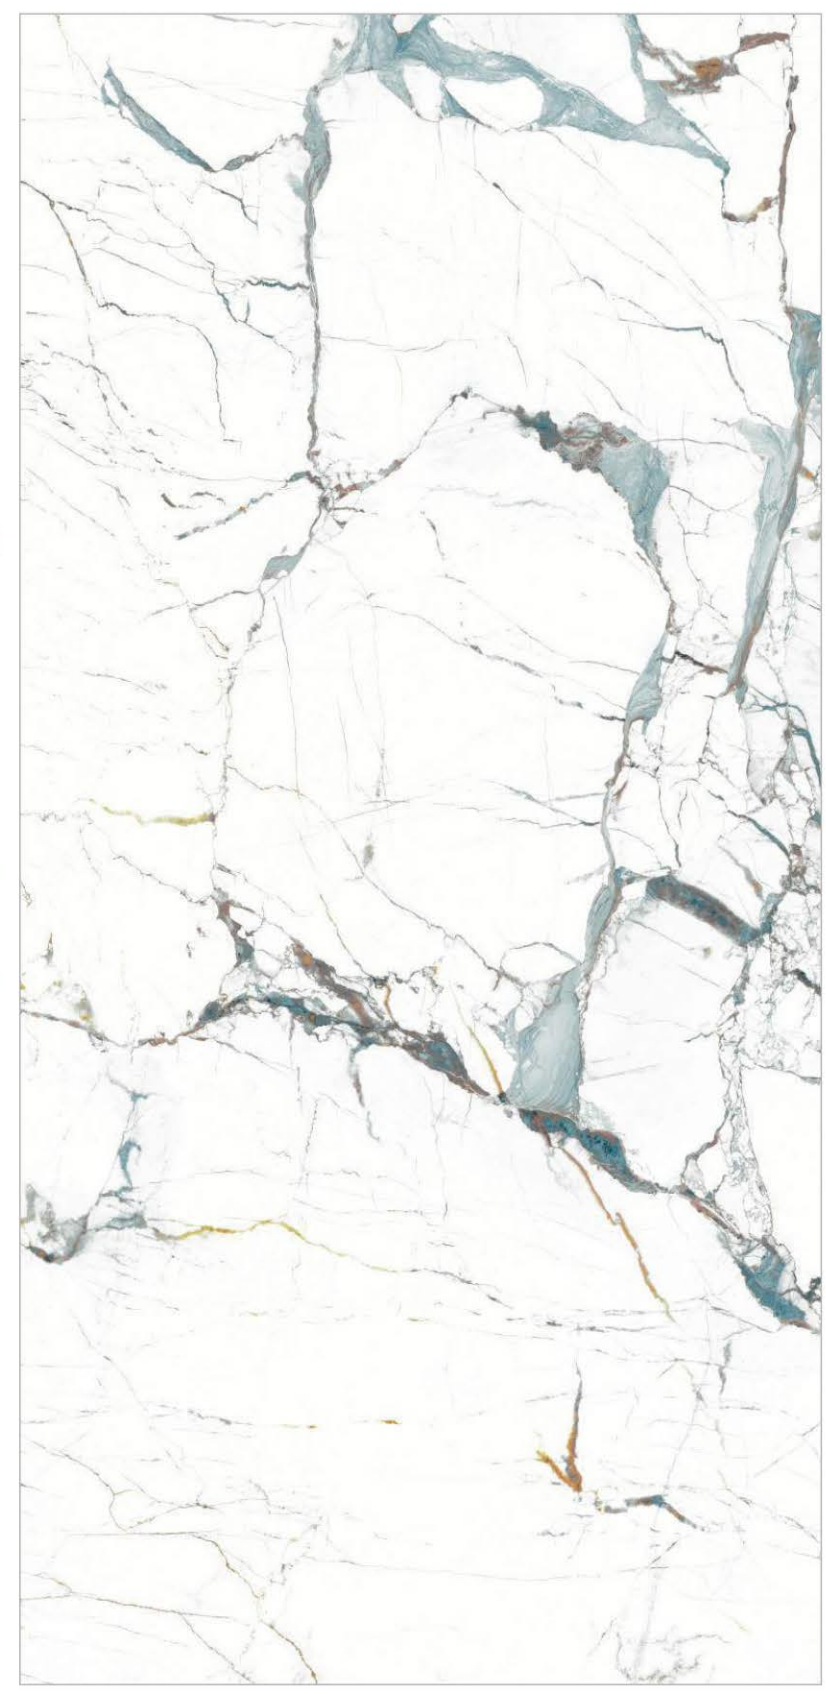

**CAMILIA
AQUA**

Finish | High Gloss
Random | 4 Faces

EXTRA
colors