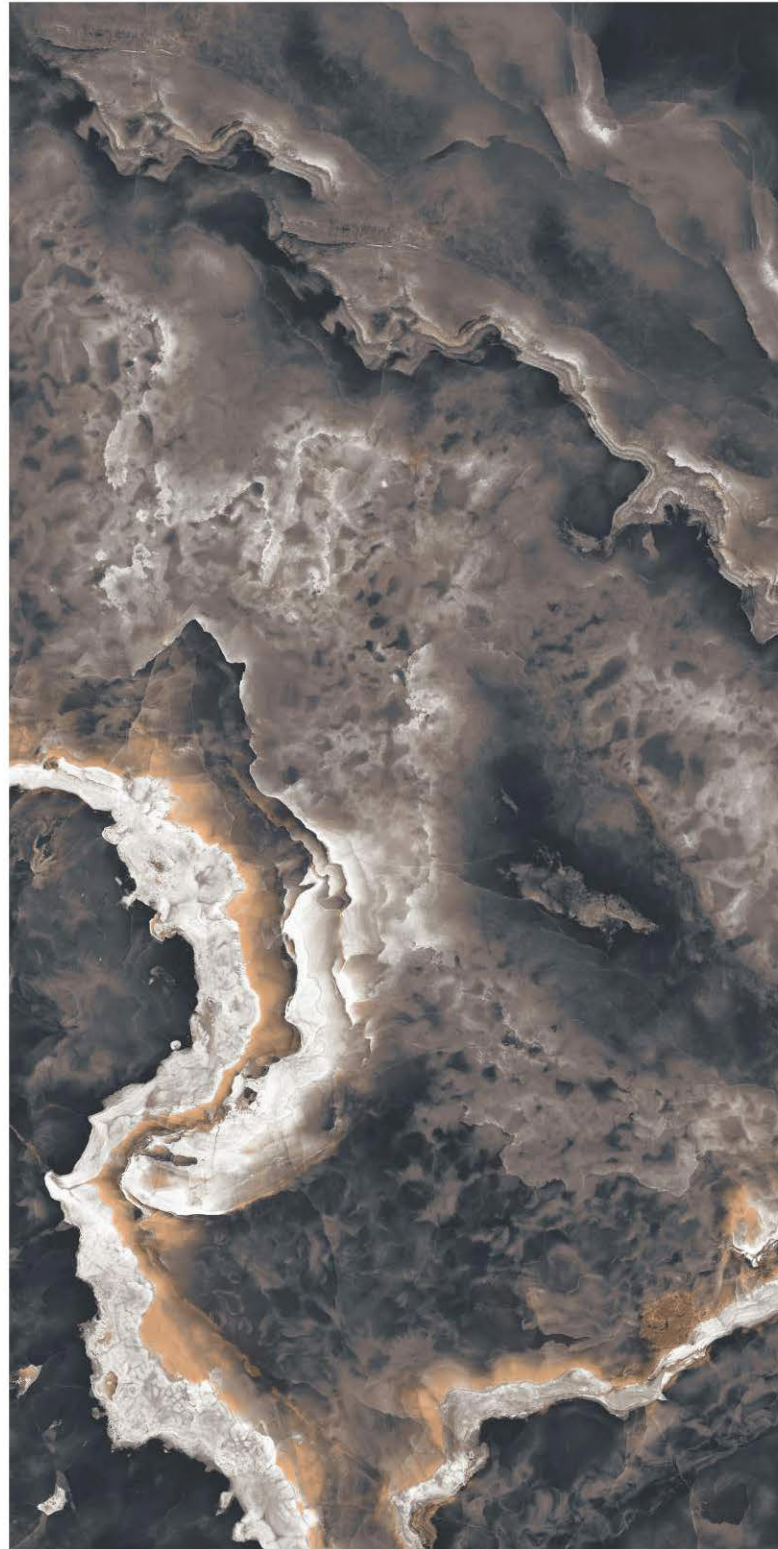

600x
1200mm

GLAZED
VITRIFIED TILES