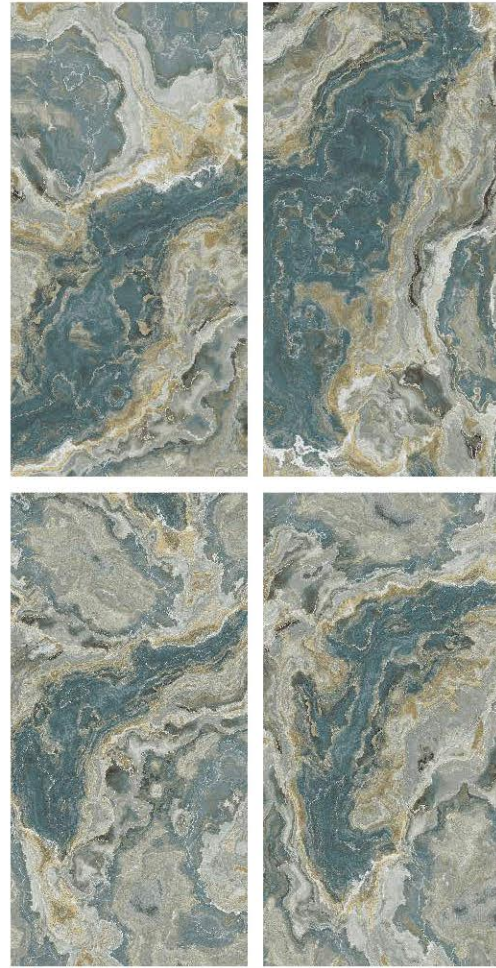

600x
1200mm

GLAZED
VITRIFIED TILES

EXTRA
colors

**AIZHU
TEEL**

Finish | High Gloss
Random | 4 Faces

**ALASKA
NATURAL**

Finish | High Gloss
Random | 5 Faces