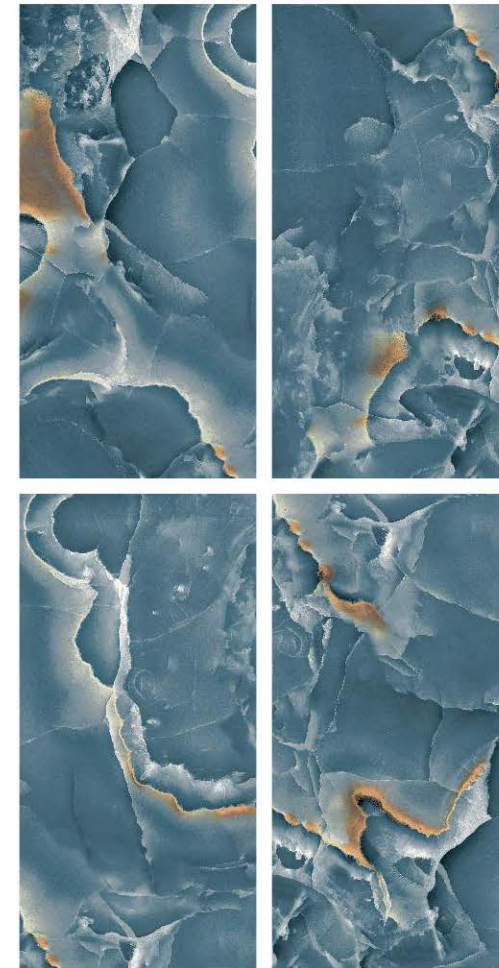

GLAZED  
VITRIFIED TILES

**GREYLAC  
WHITE**

Finish | High Gloss  
Random | 4 Faces

**KUOAT  
TEEL**

Finish | High Gloss  
Random | 4 Faces

600x  
1200mm

GLAZED  
VITRIFIED TILES

**JOKUL  
GREY**