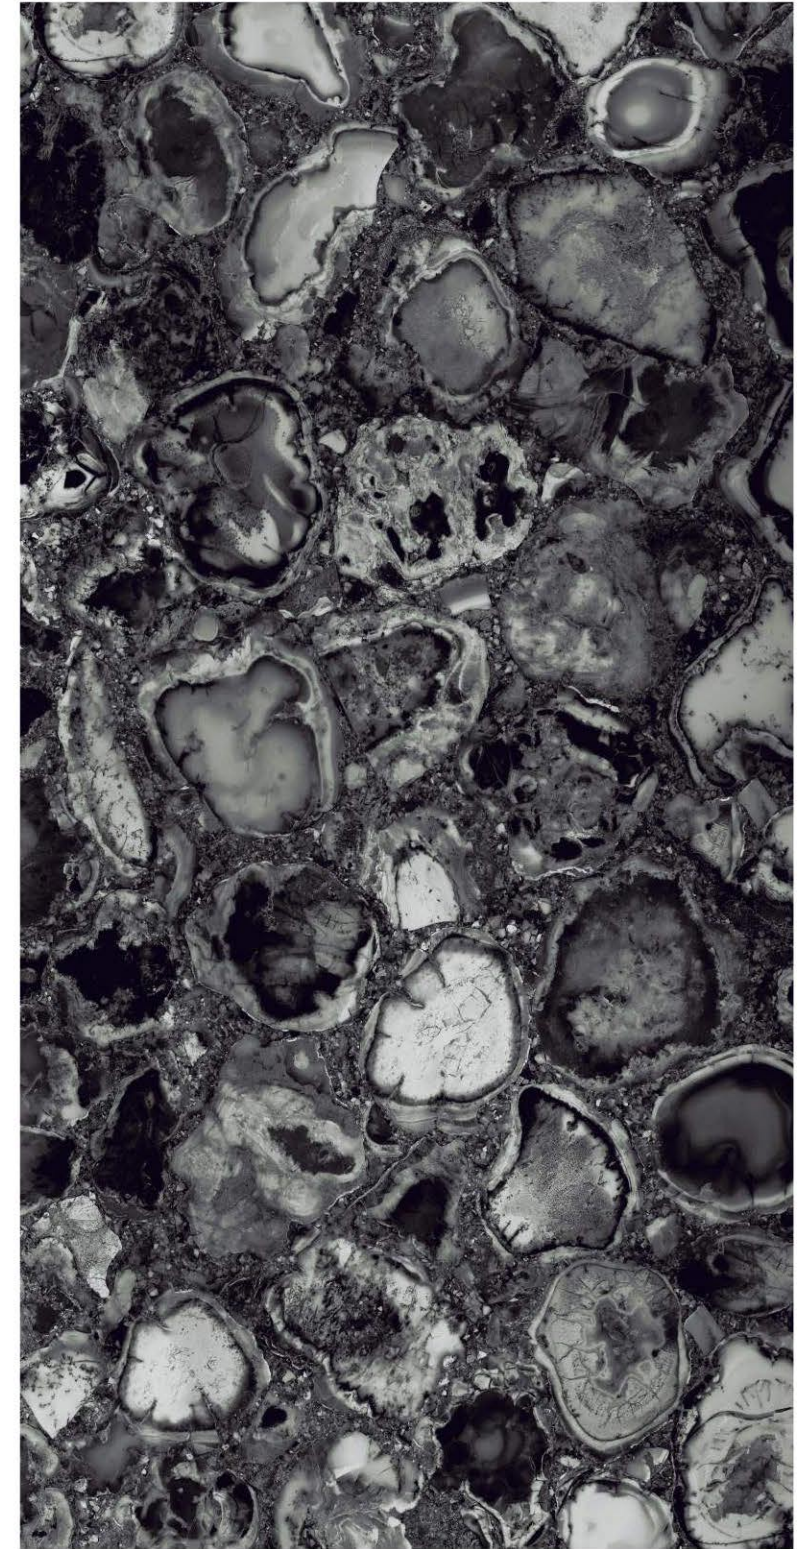

Preview Of JOKUL GREY

**MAJORCA
BLACK**

Finish | High Gloss
Random | 2 Faces