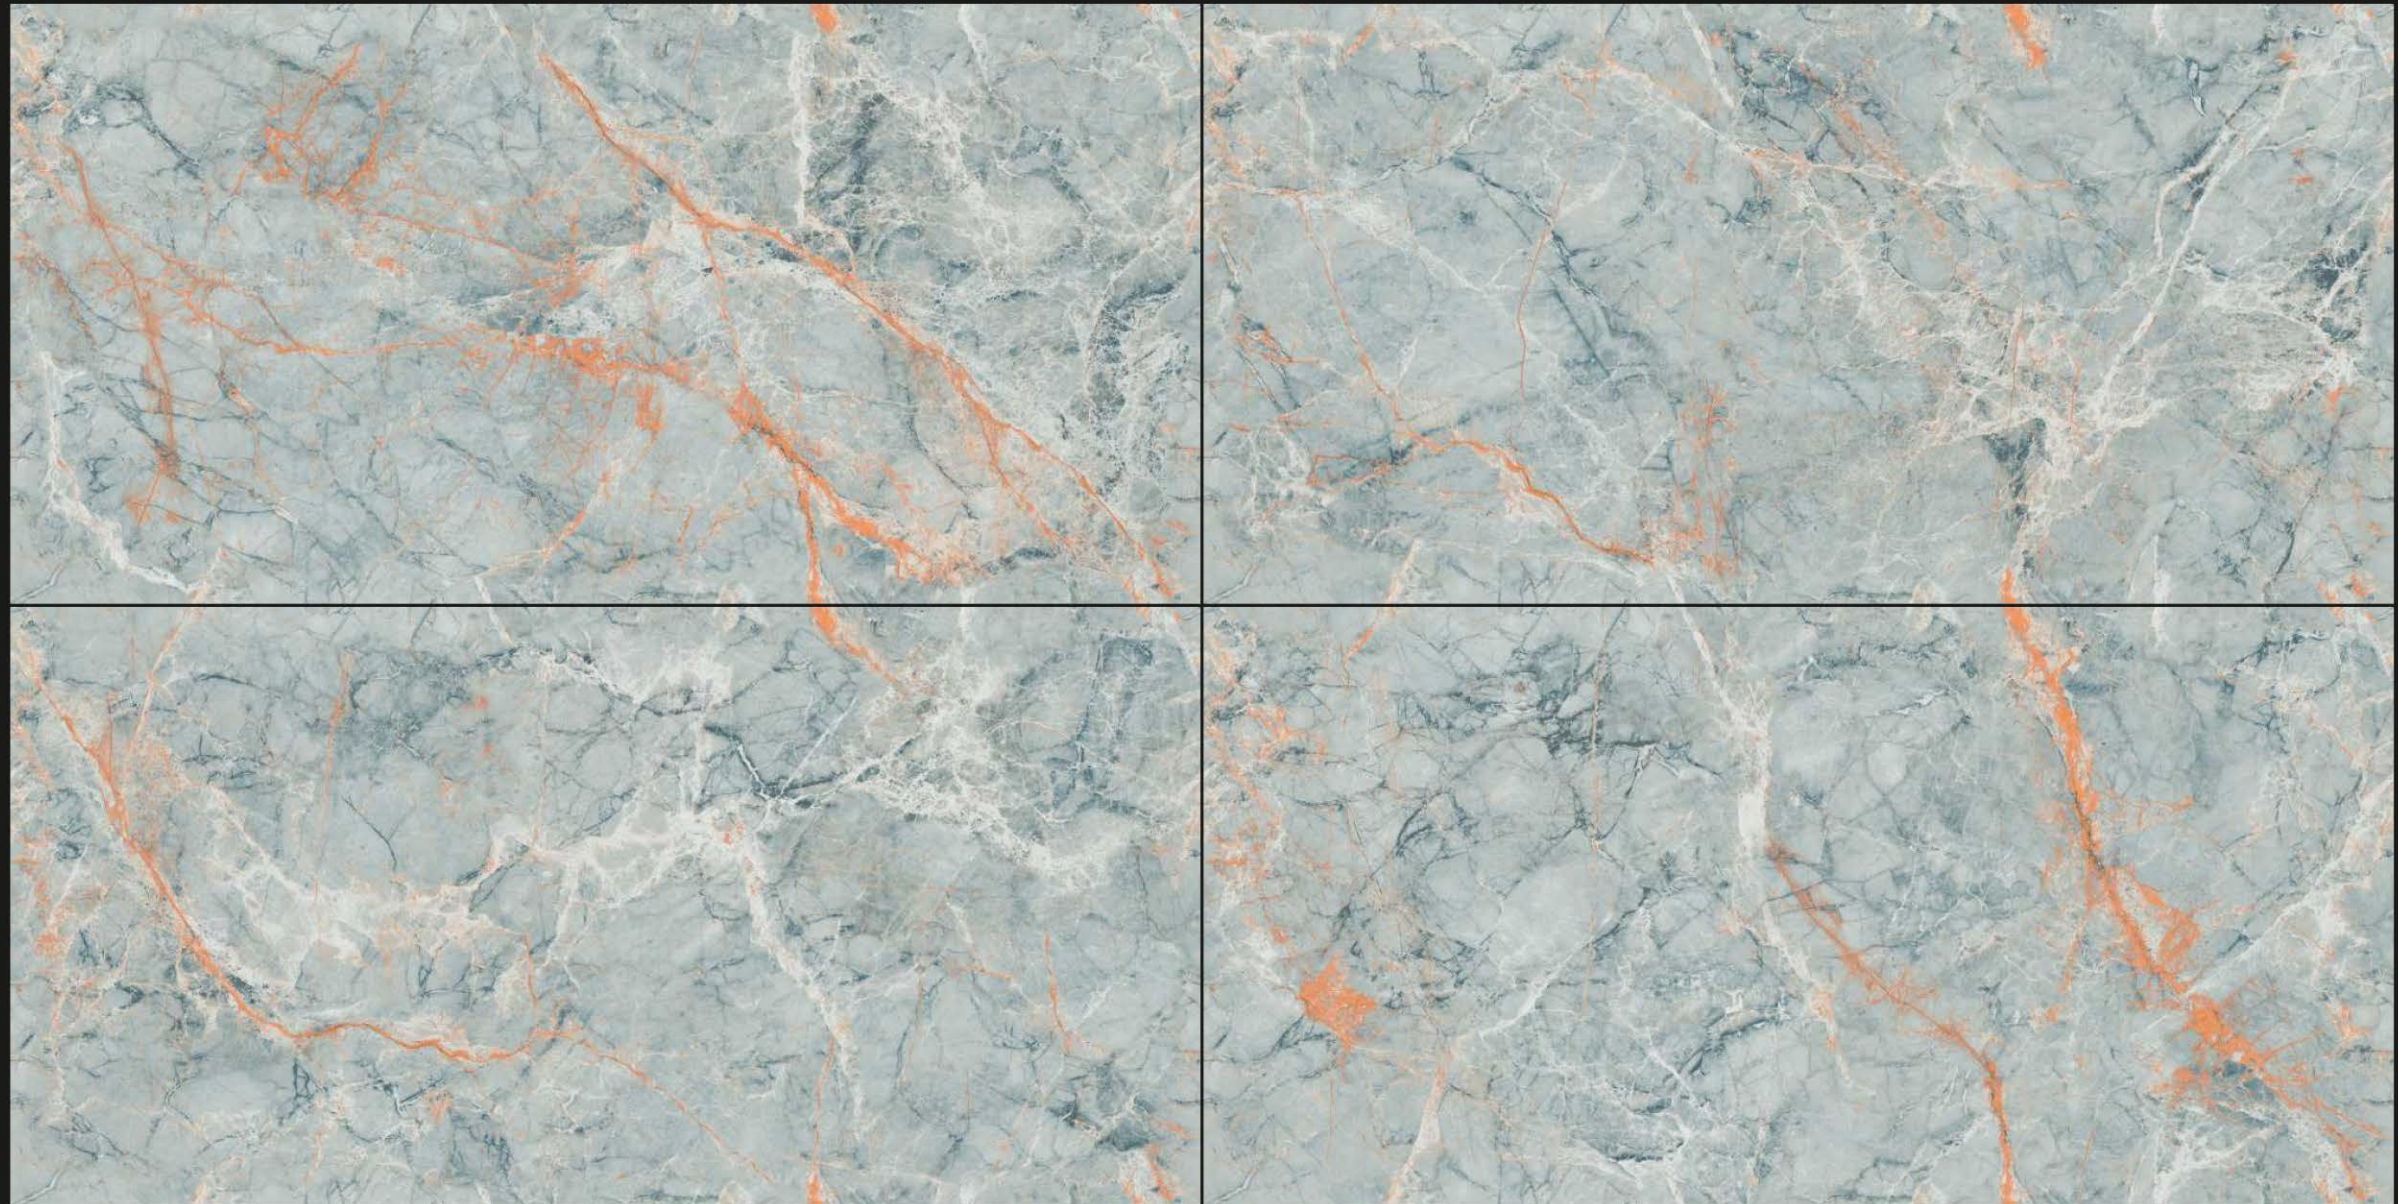

"The best design
inspires, informs,
and delights."

Kyraa Aqua

Surface - Ultra Glossy