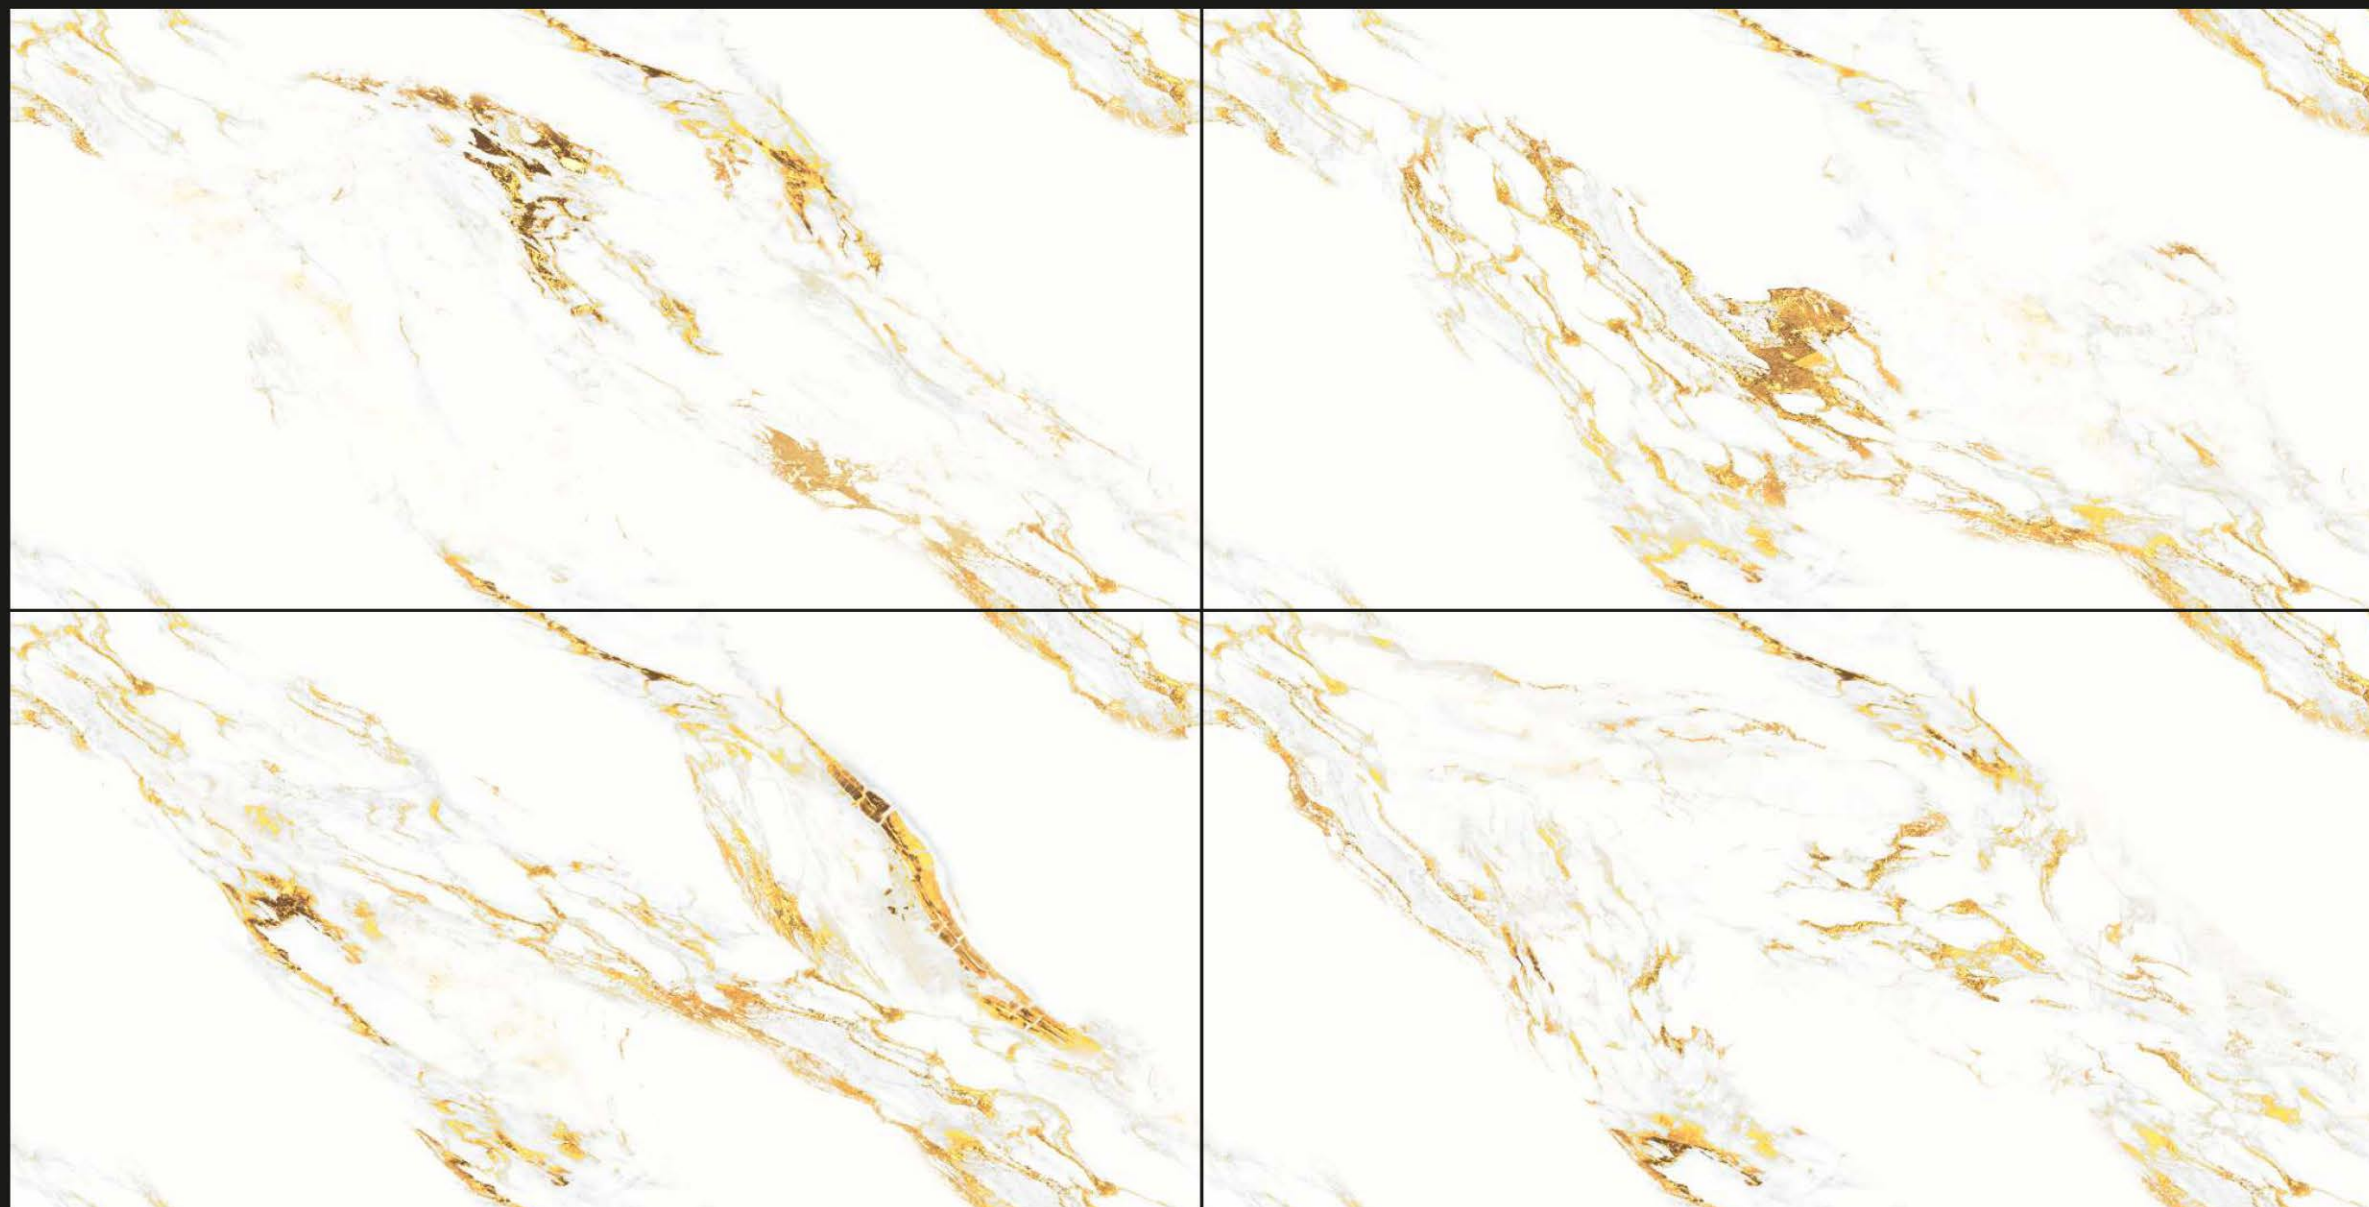

Solace Red

Surface - Ultra Glossy

JNTM
JONEEL
MAKE YOUR OWN DREAM

ULTRA / **END**
GLOSSY / **LESS**

Mari Gold

"The best design
inspires, informs,
and delights."

Mari Gold

Surface - Ultra Glossy