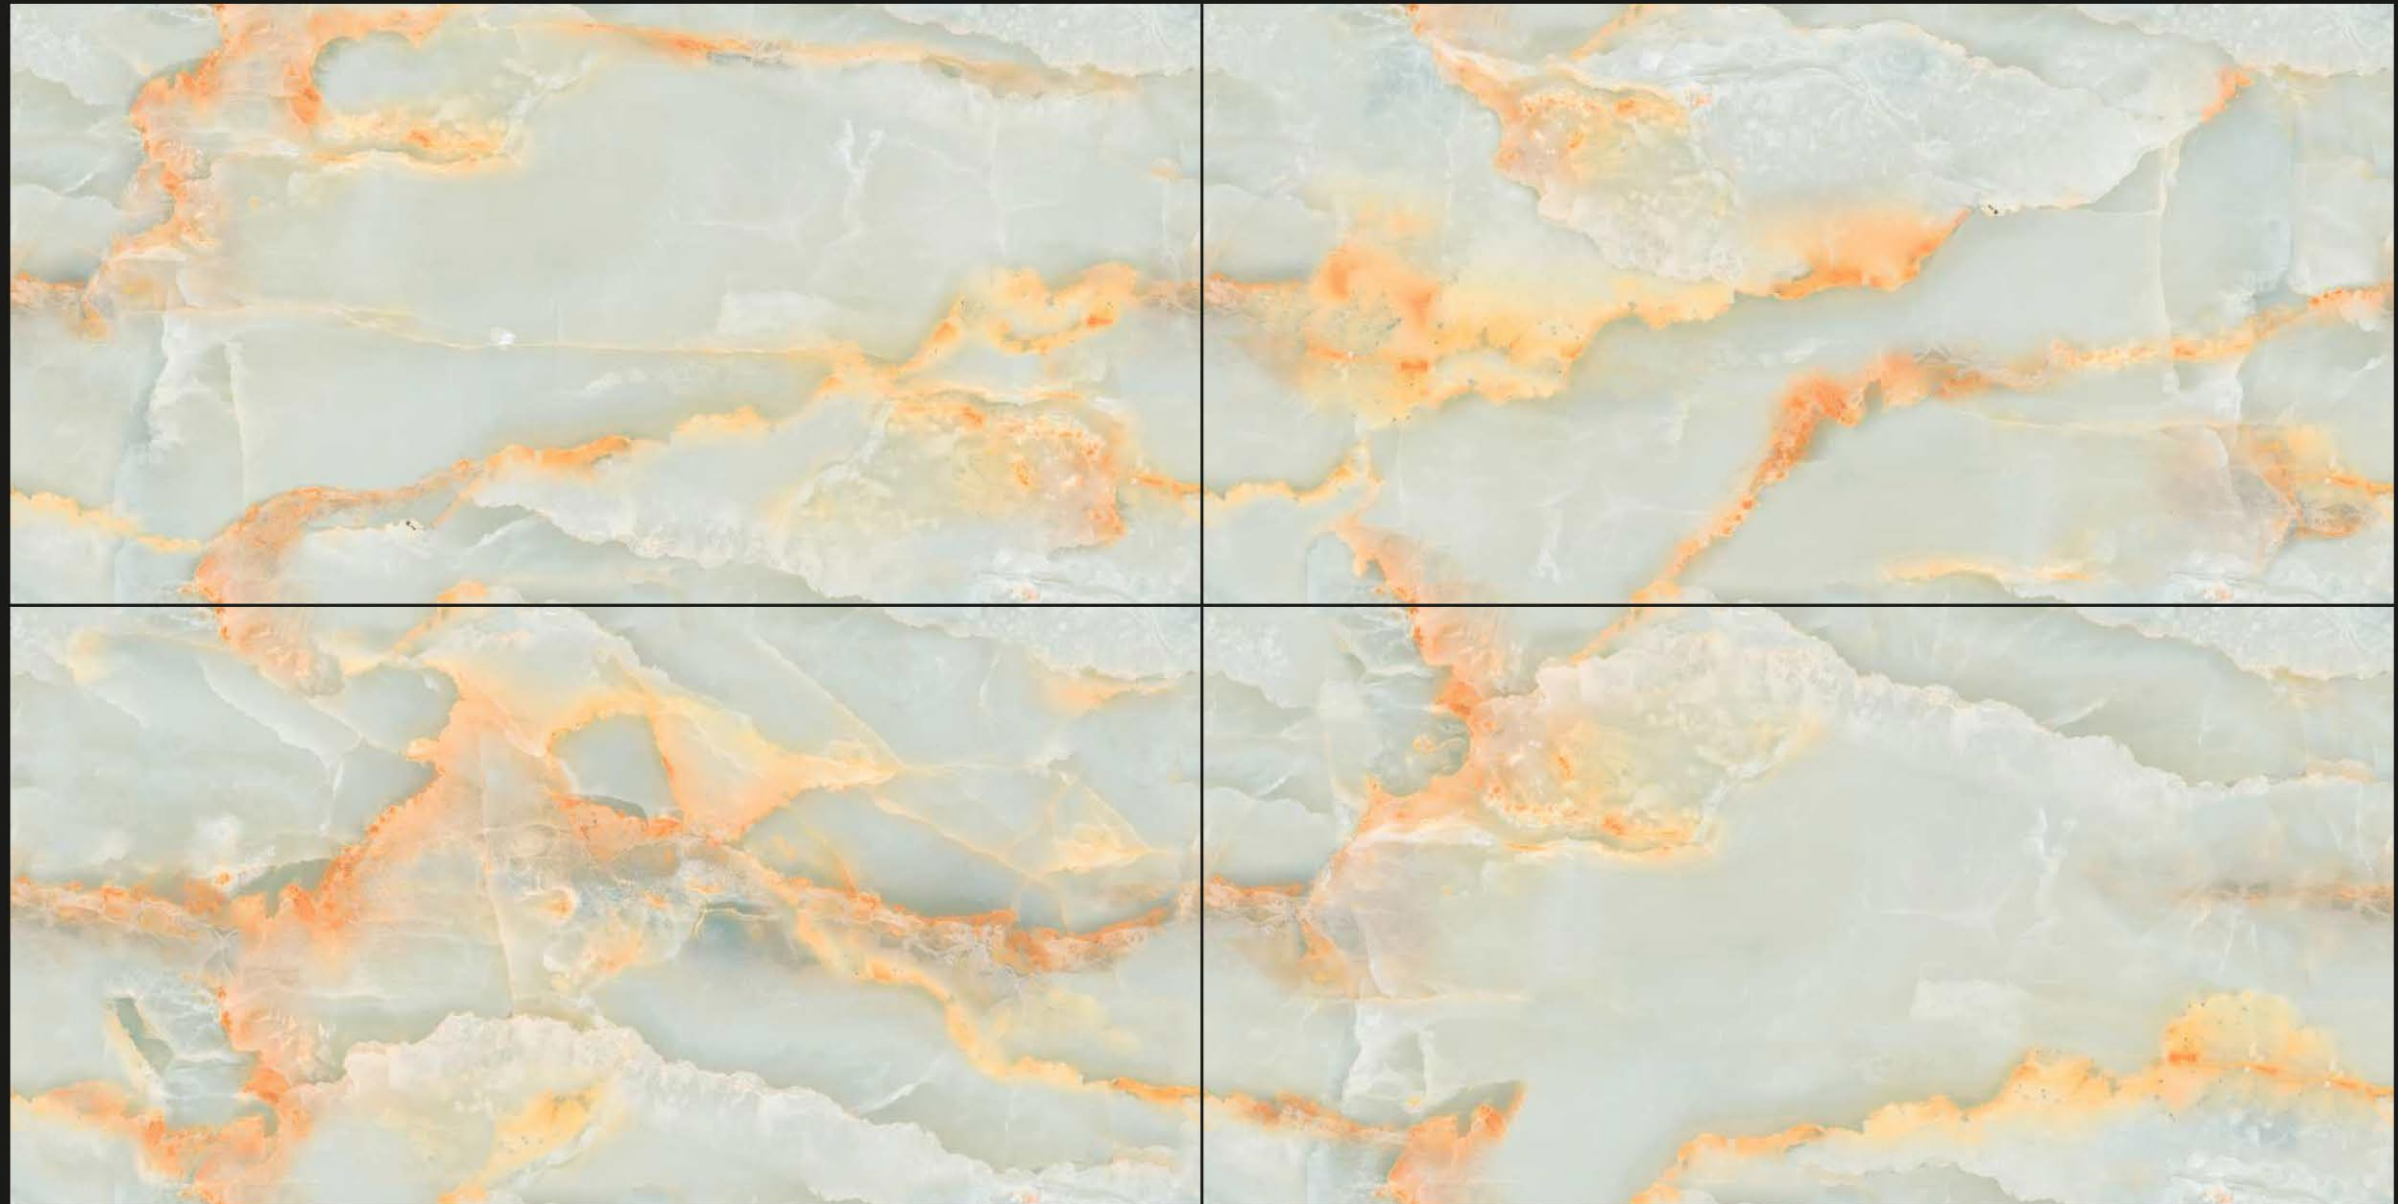

"The best design
inspires, informs,
and delights."

Lumina Teal

Surface - Ultra Glossy