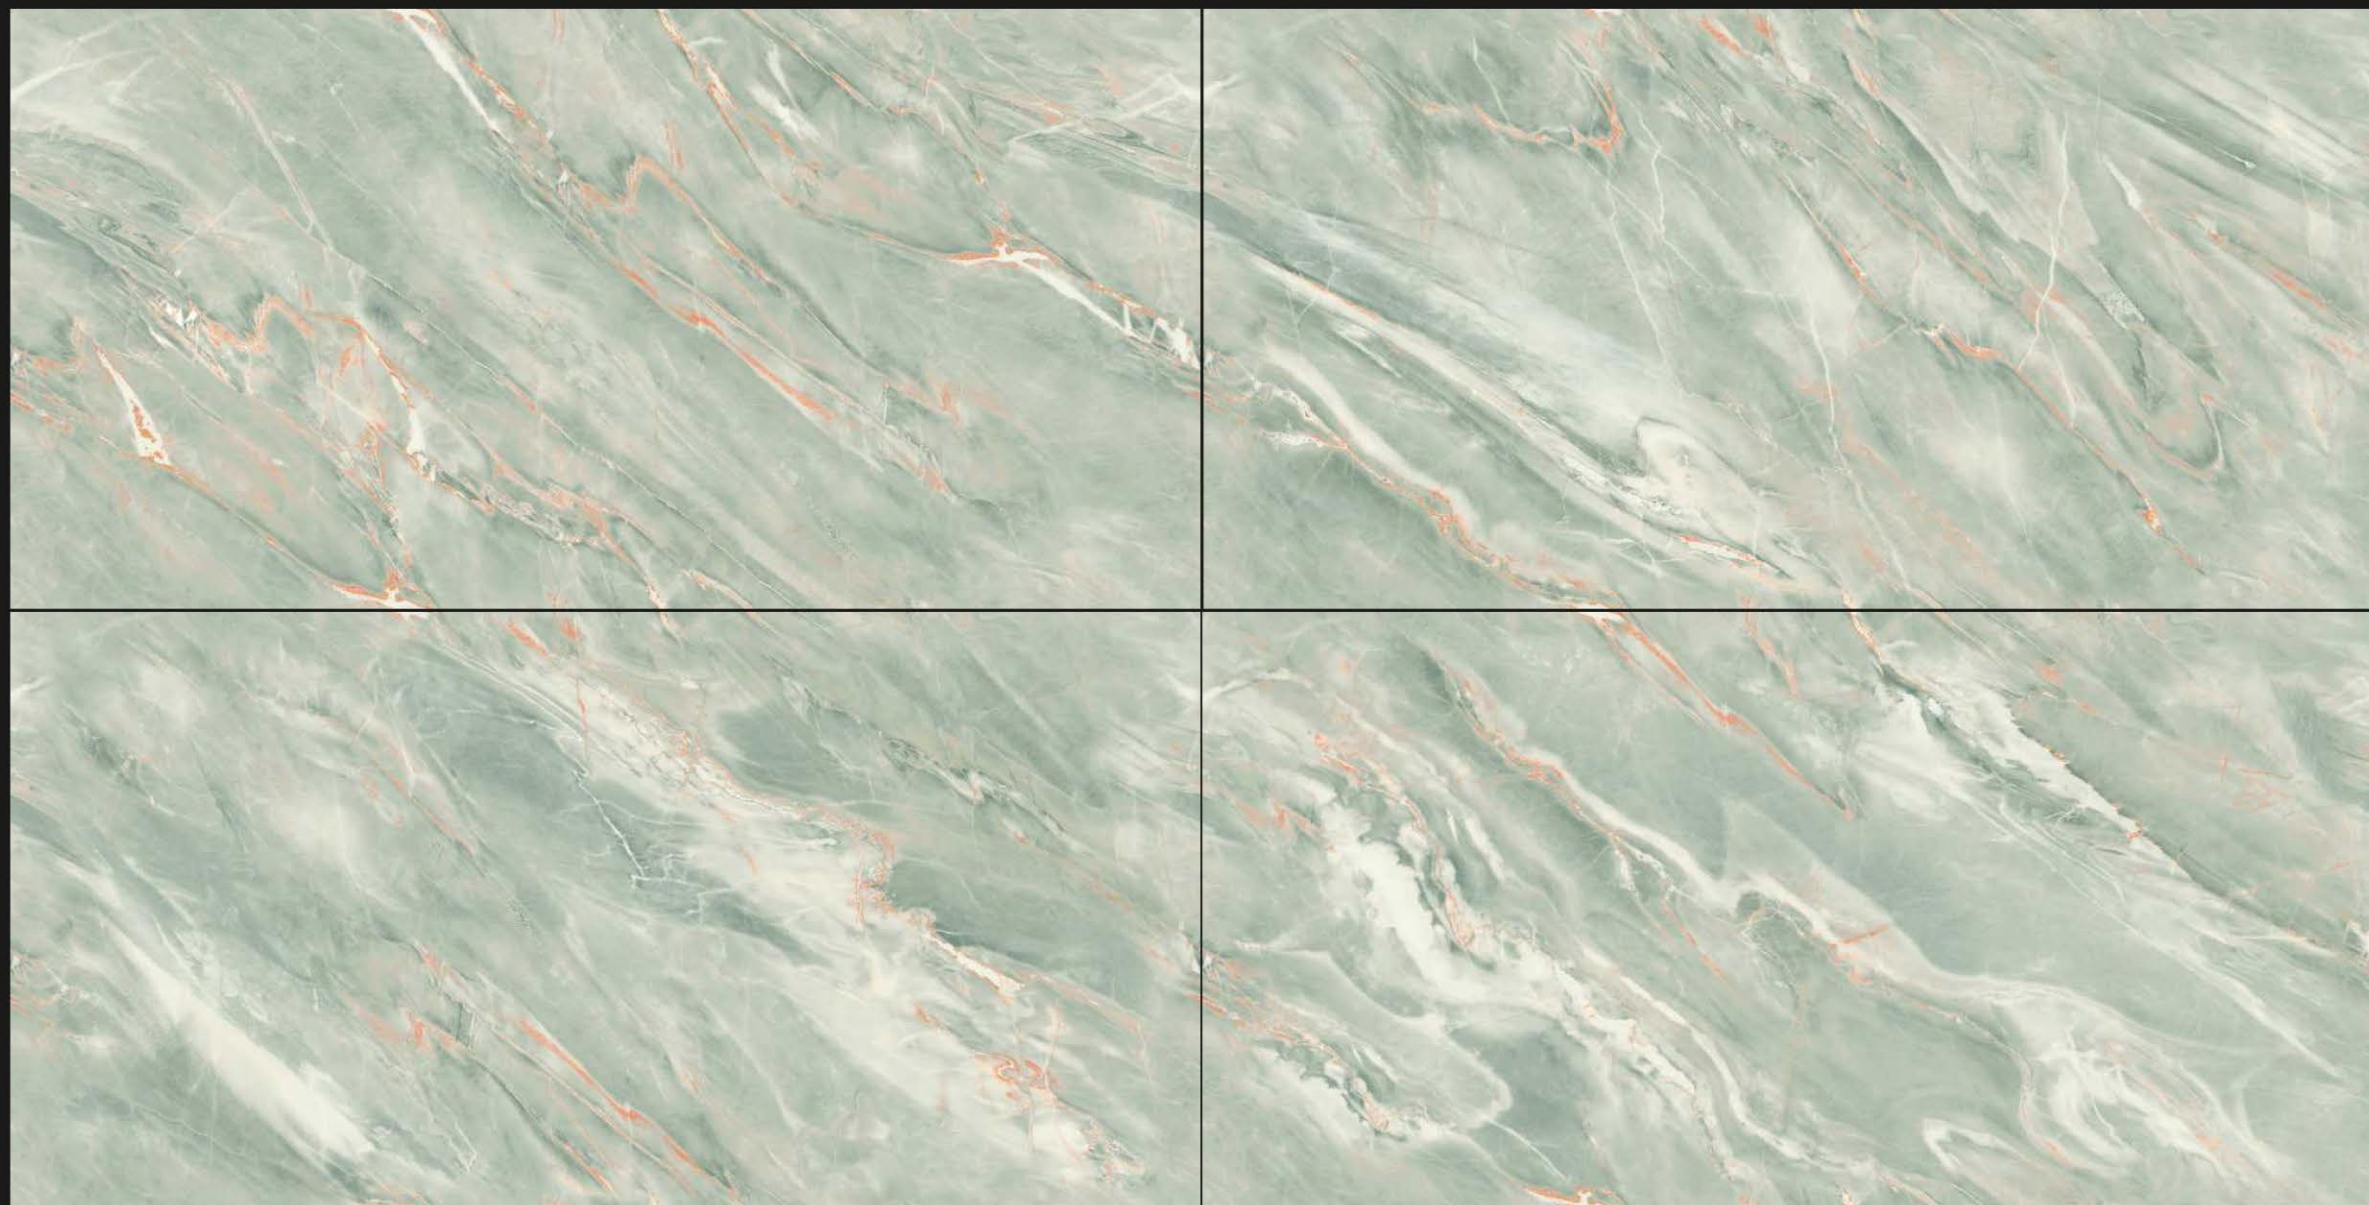

"The best design
inspires, informs,
and delights."

Harmony Green

Surface - Ultra Glossy