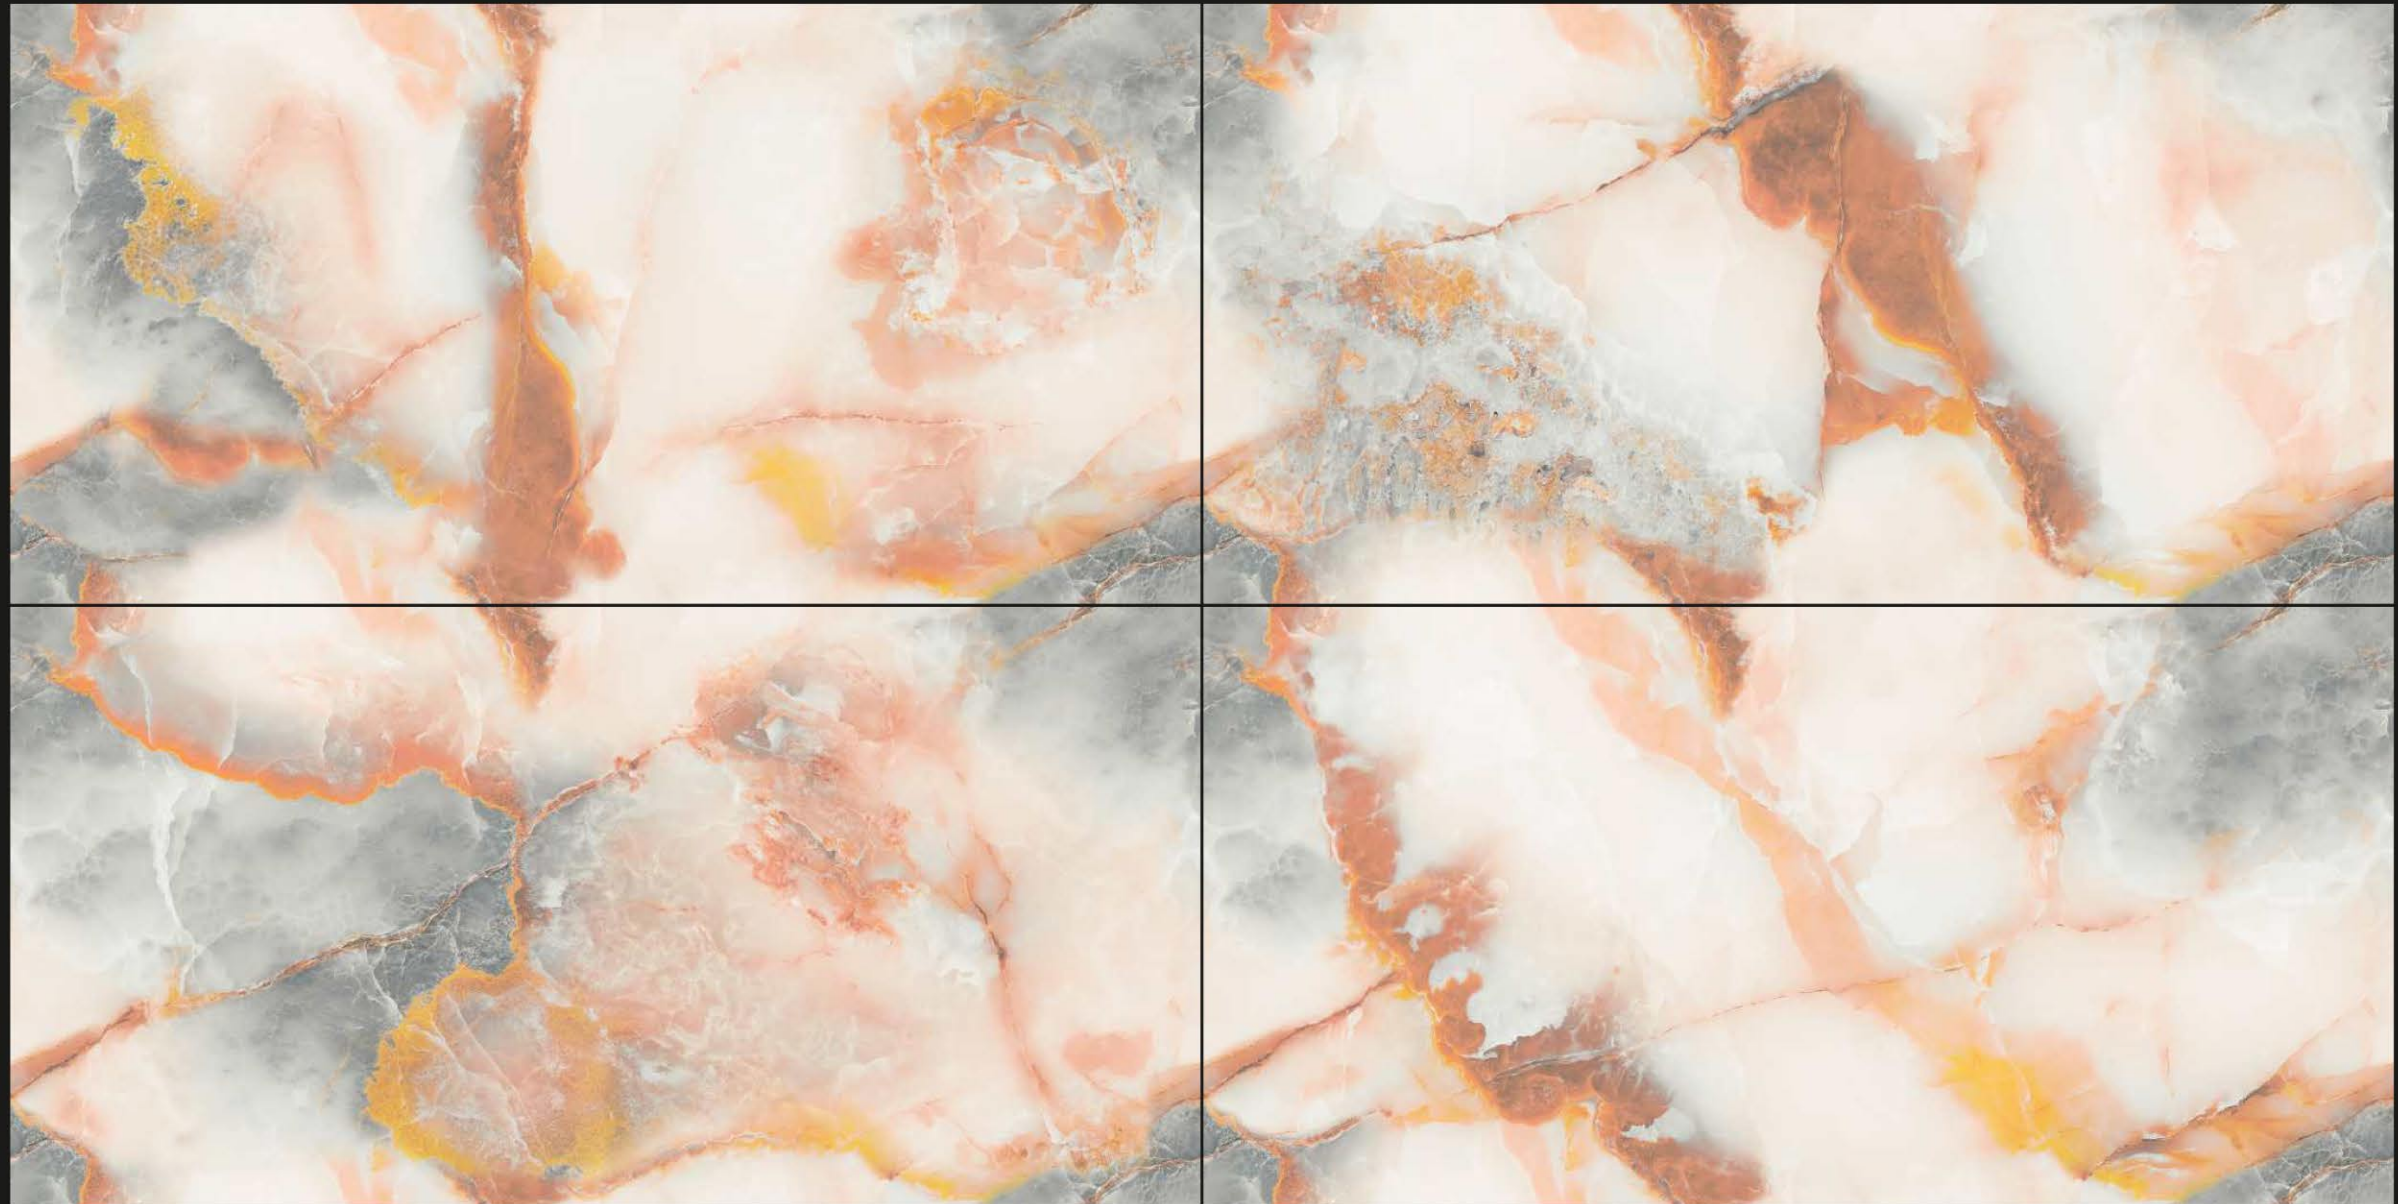

"The best design
inspires, informs,
and delights."

Zen Scape Red

Surface - Ultra Glossy