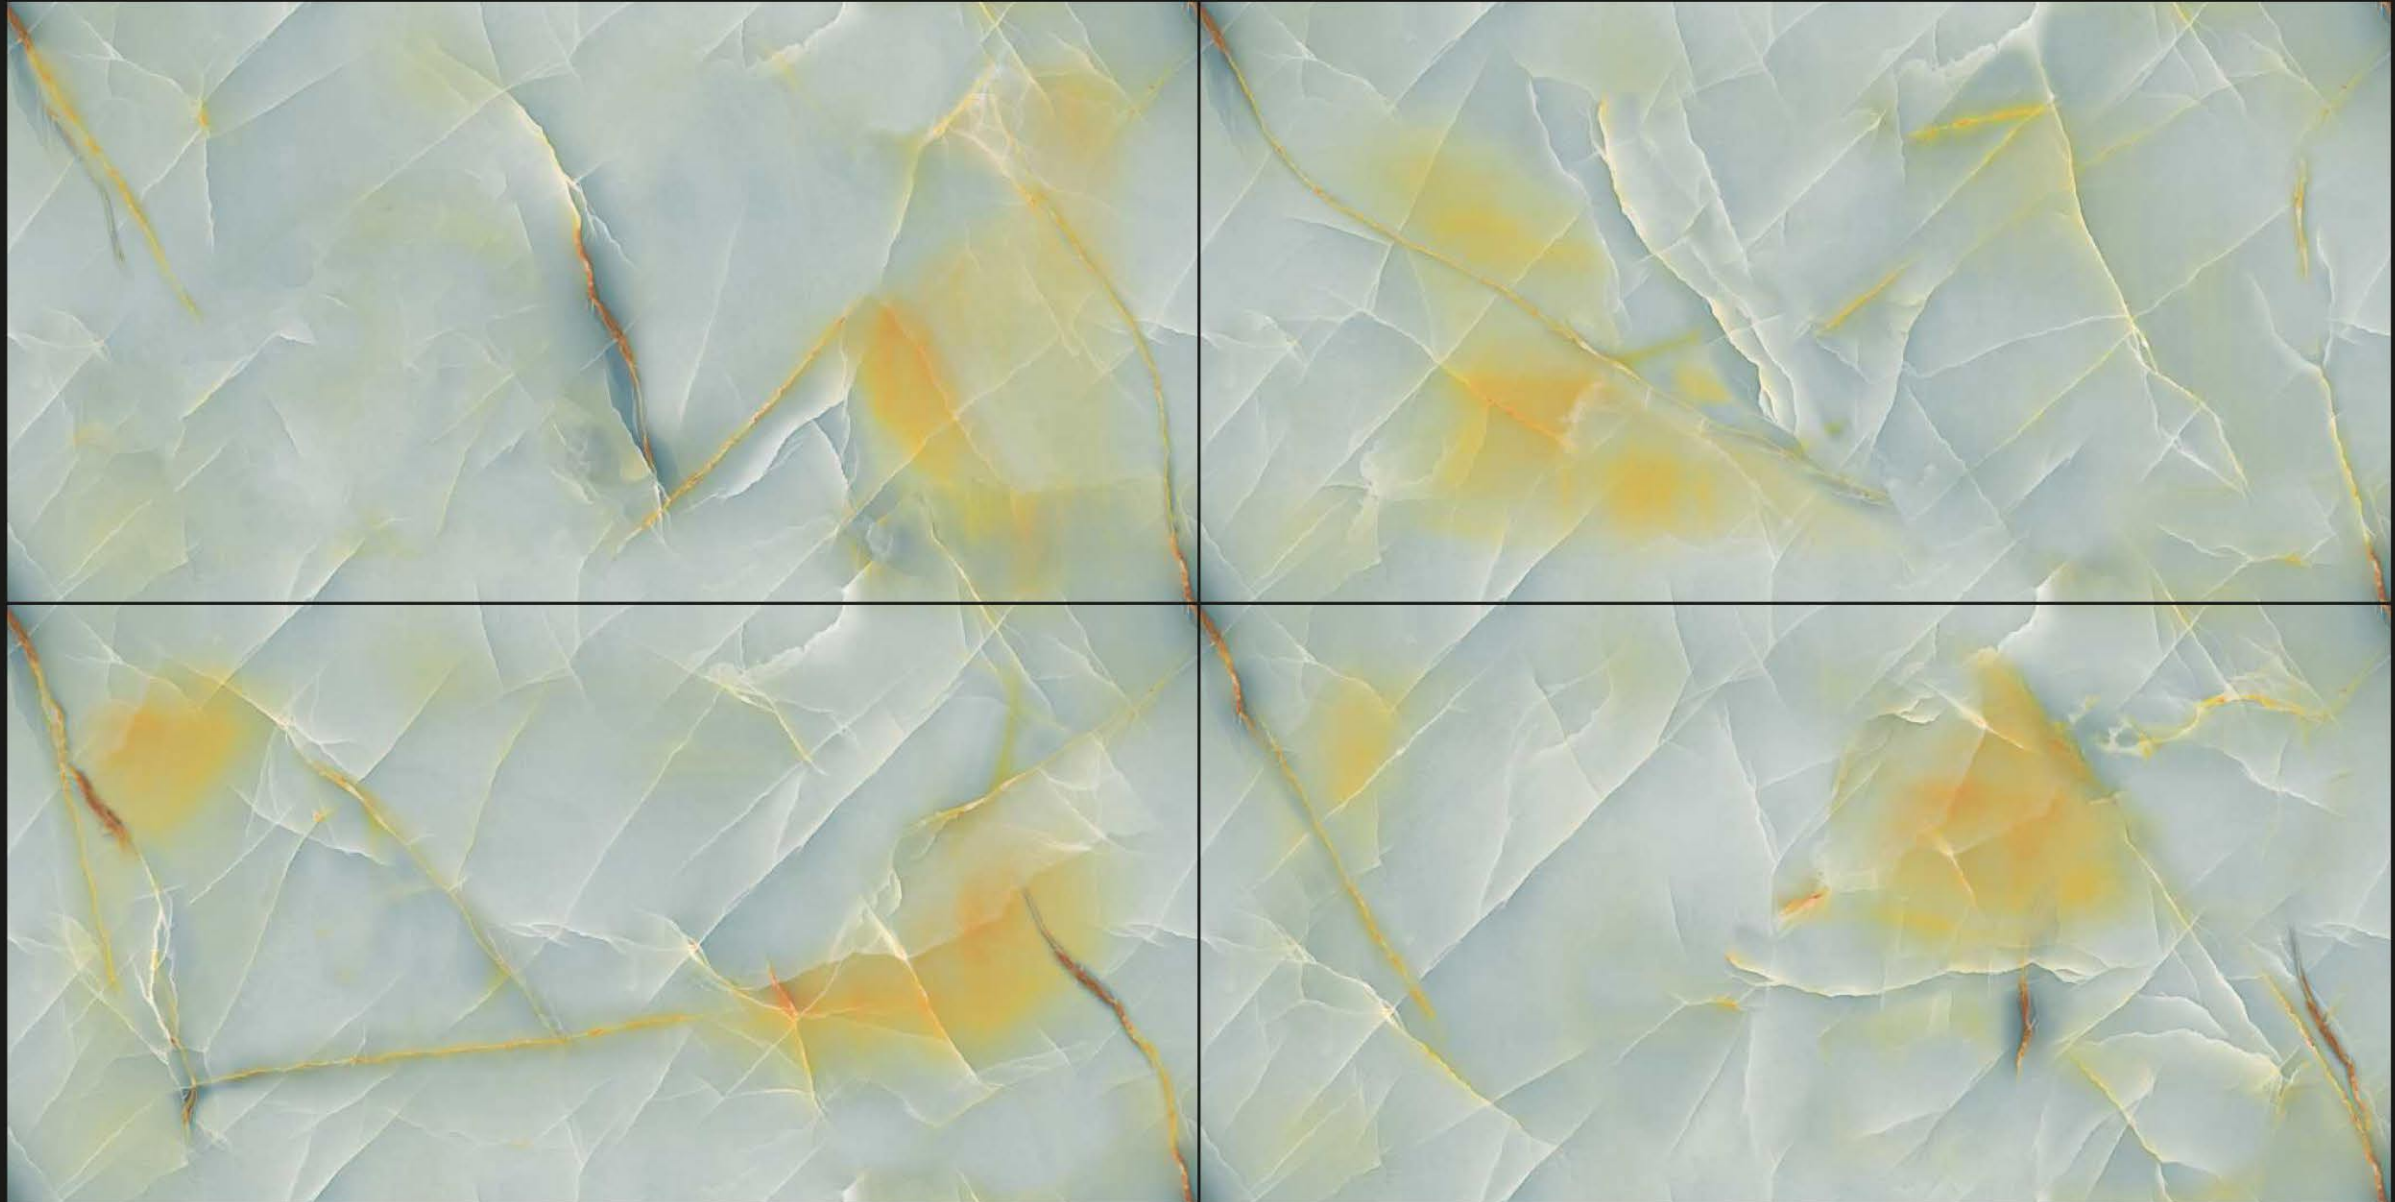

"The best design
inspires, informs,
and delights."

Artistry Aqua

Surface - Ultra Glossy