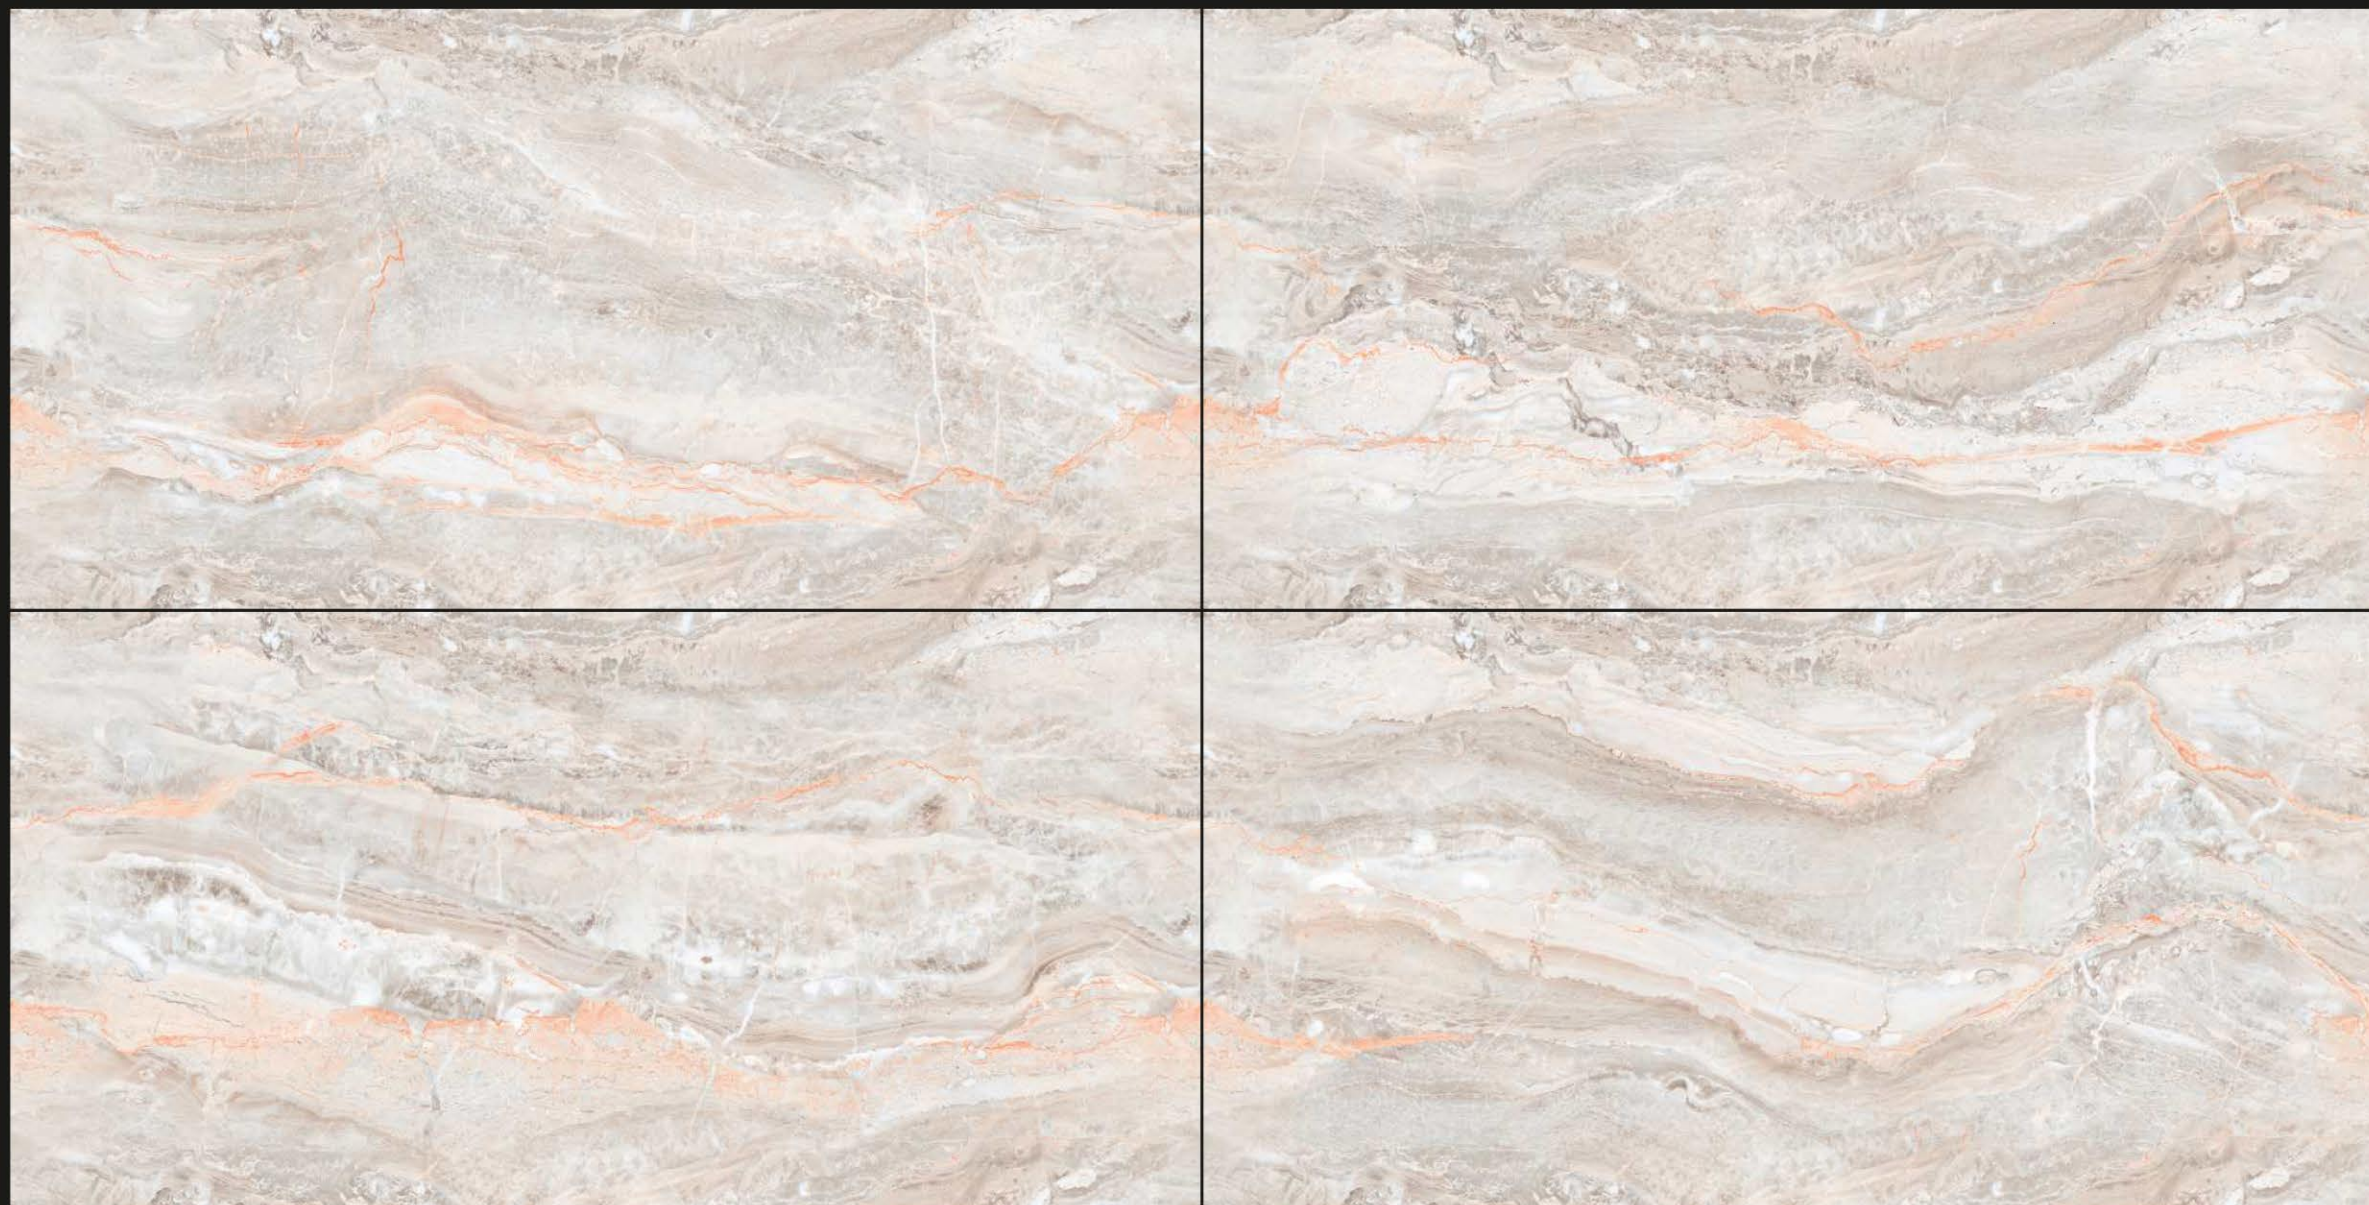

Pancasa Red

Surface - Ultra Glossy

JN™
JONEEL
MAKE YOUR OWN DREAM

ULTRA / **END**
GLOSSY / **LESS**

Pancasa Natural

"The best design
inspires, informs,
and delights."

Pancasa Natural

Surface - Ultra Glossy