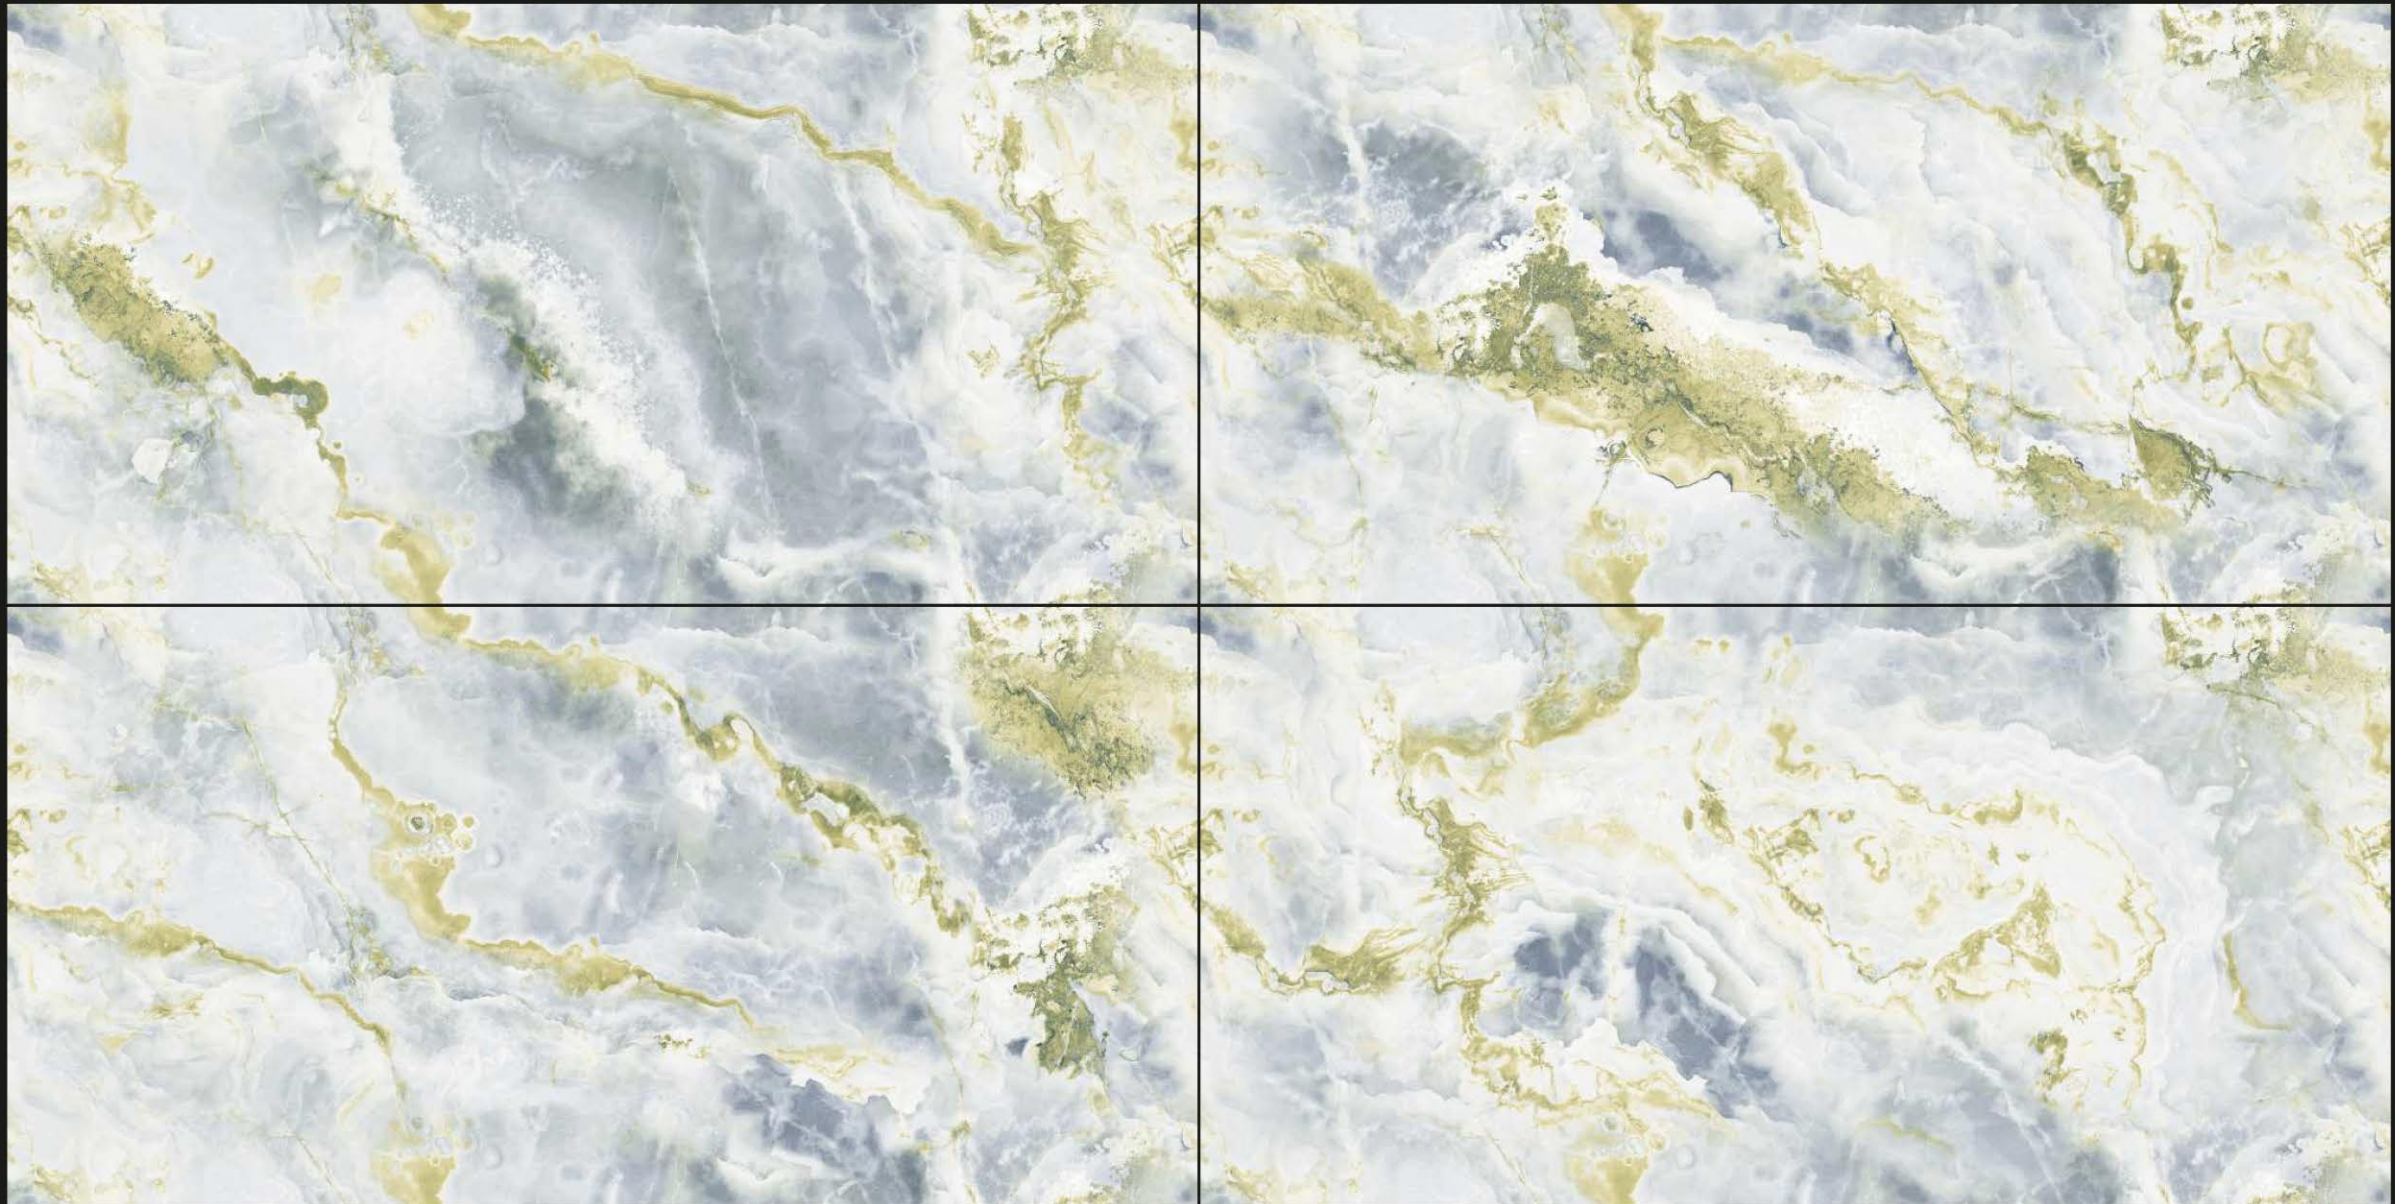

"The best design
inspires, informs,
and delights."

Cotre Mint

Surface - Ultra Glossy