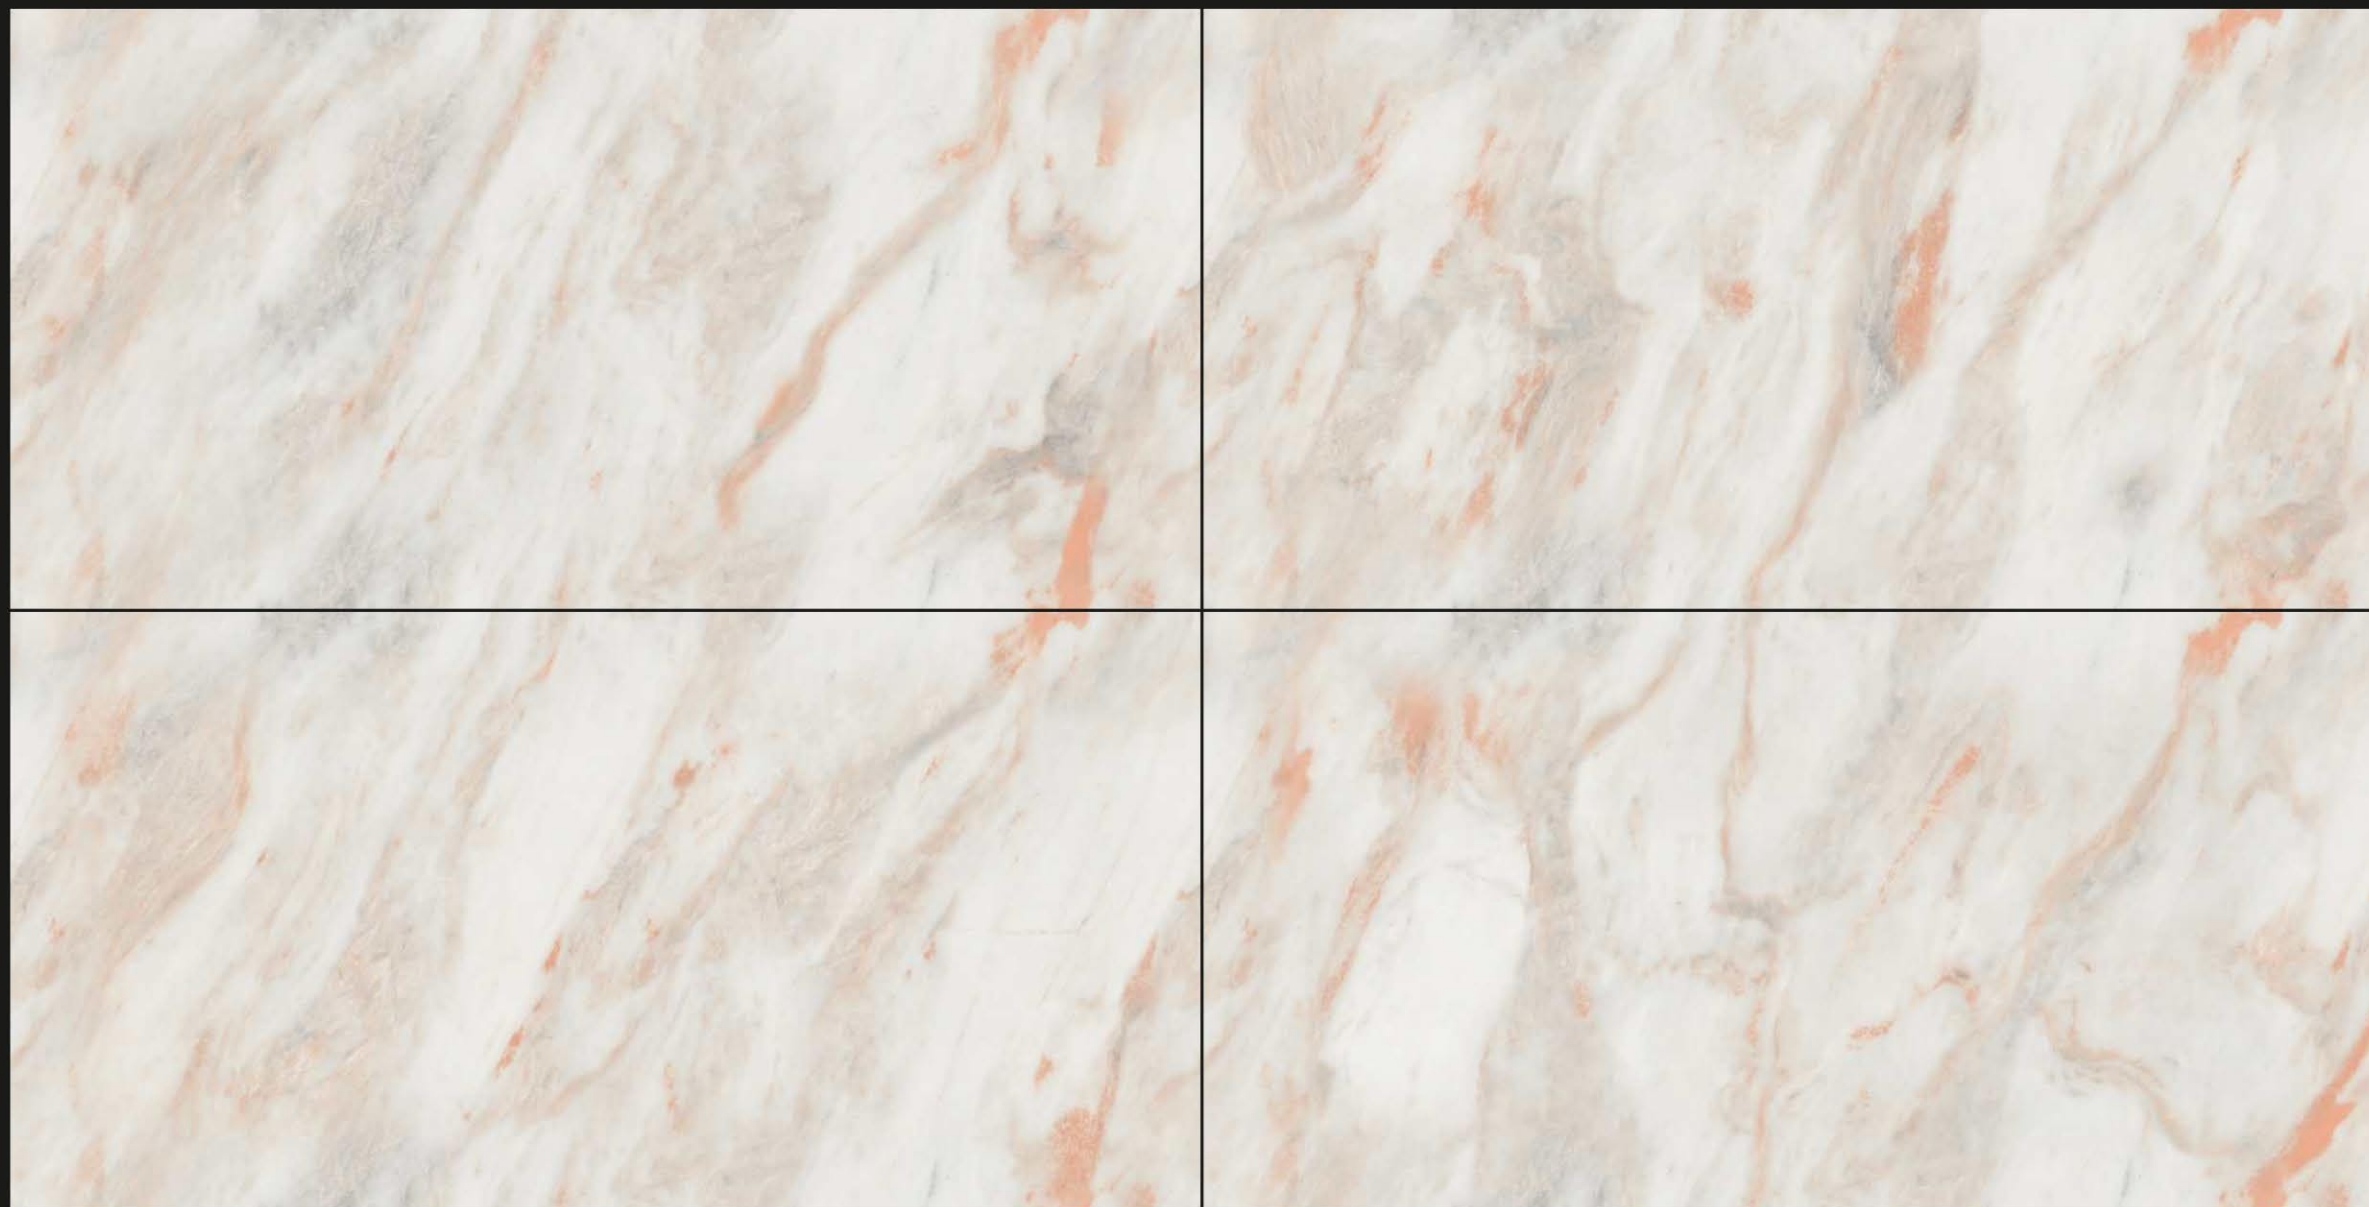

Parle Aqua

Surface - Ultra Glossy

ASTE
CLASSES

JNTM
JONEEL
MAKE YOUR OWN DREAM

ULTRA / **END**
GLOSSY / **LESS**

Charm Luxe Red

"The best design
inspires, informs,
and delights."

Charm Luxe Red