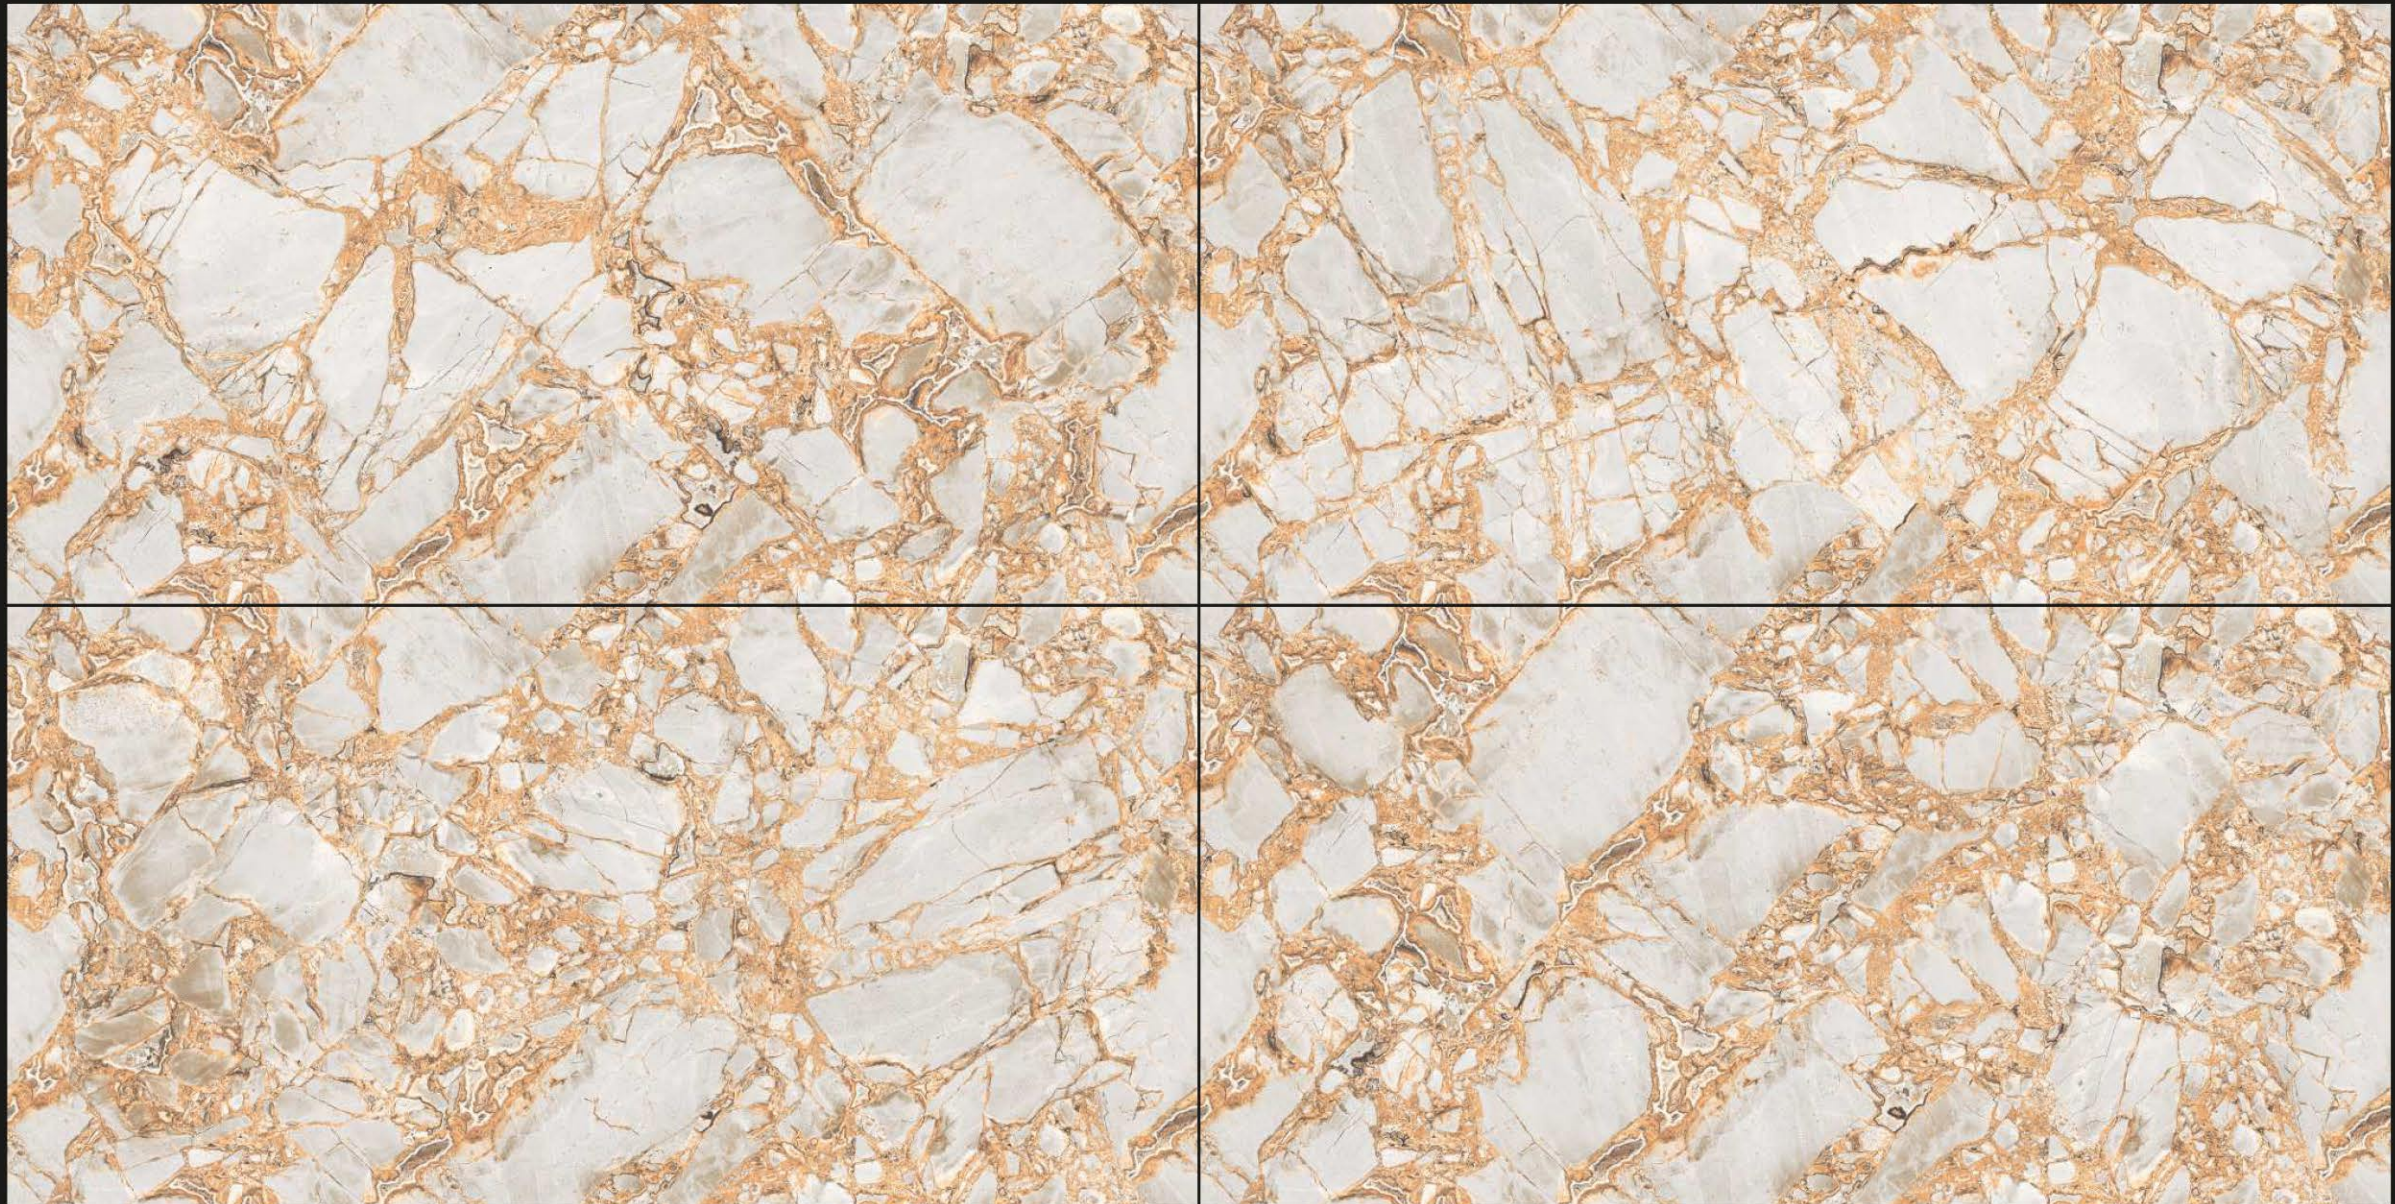

Cotre Peach

Surface - Ultra Glossy

JN™
JONEEL
MAKE YOUR OWN DREAM

ULTRA / **END**
GLOSSY / **LESS**

Mindcar Gold

"The best design
inspires, informs,
and delights."

Mindcar Gold

Surface - Ultra Glossy