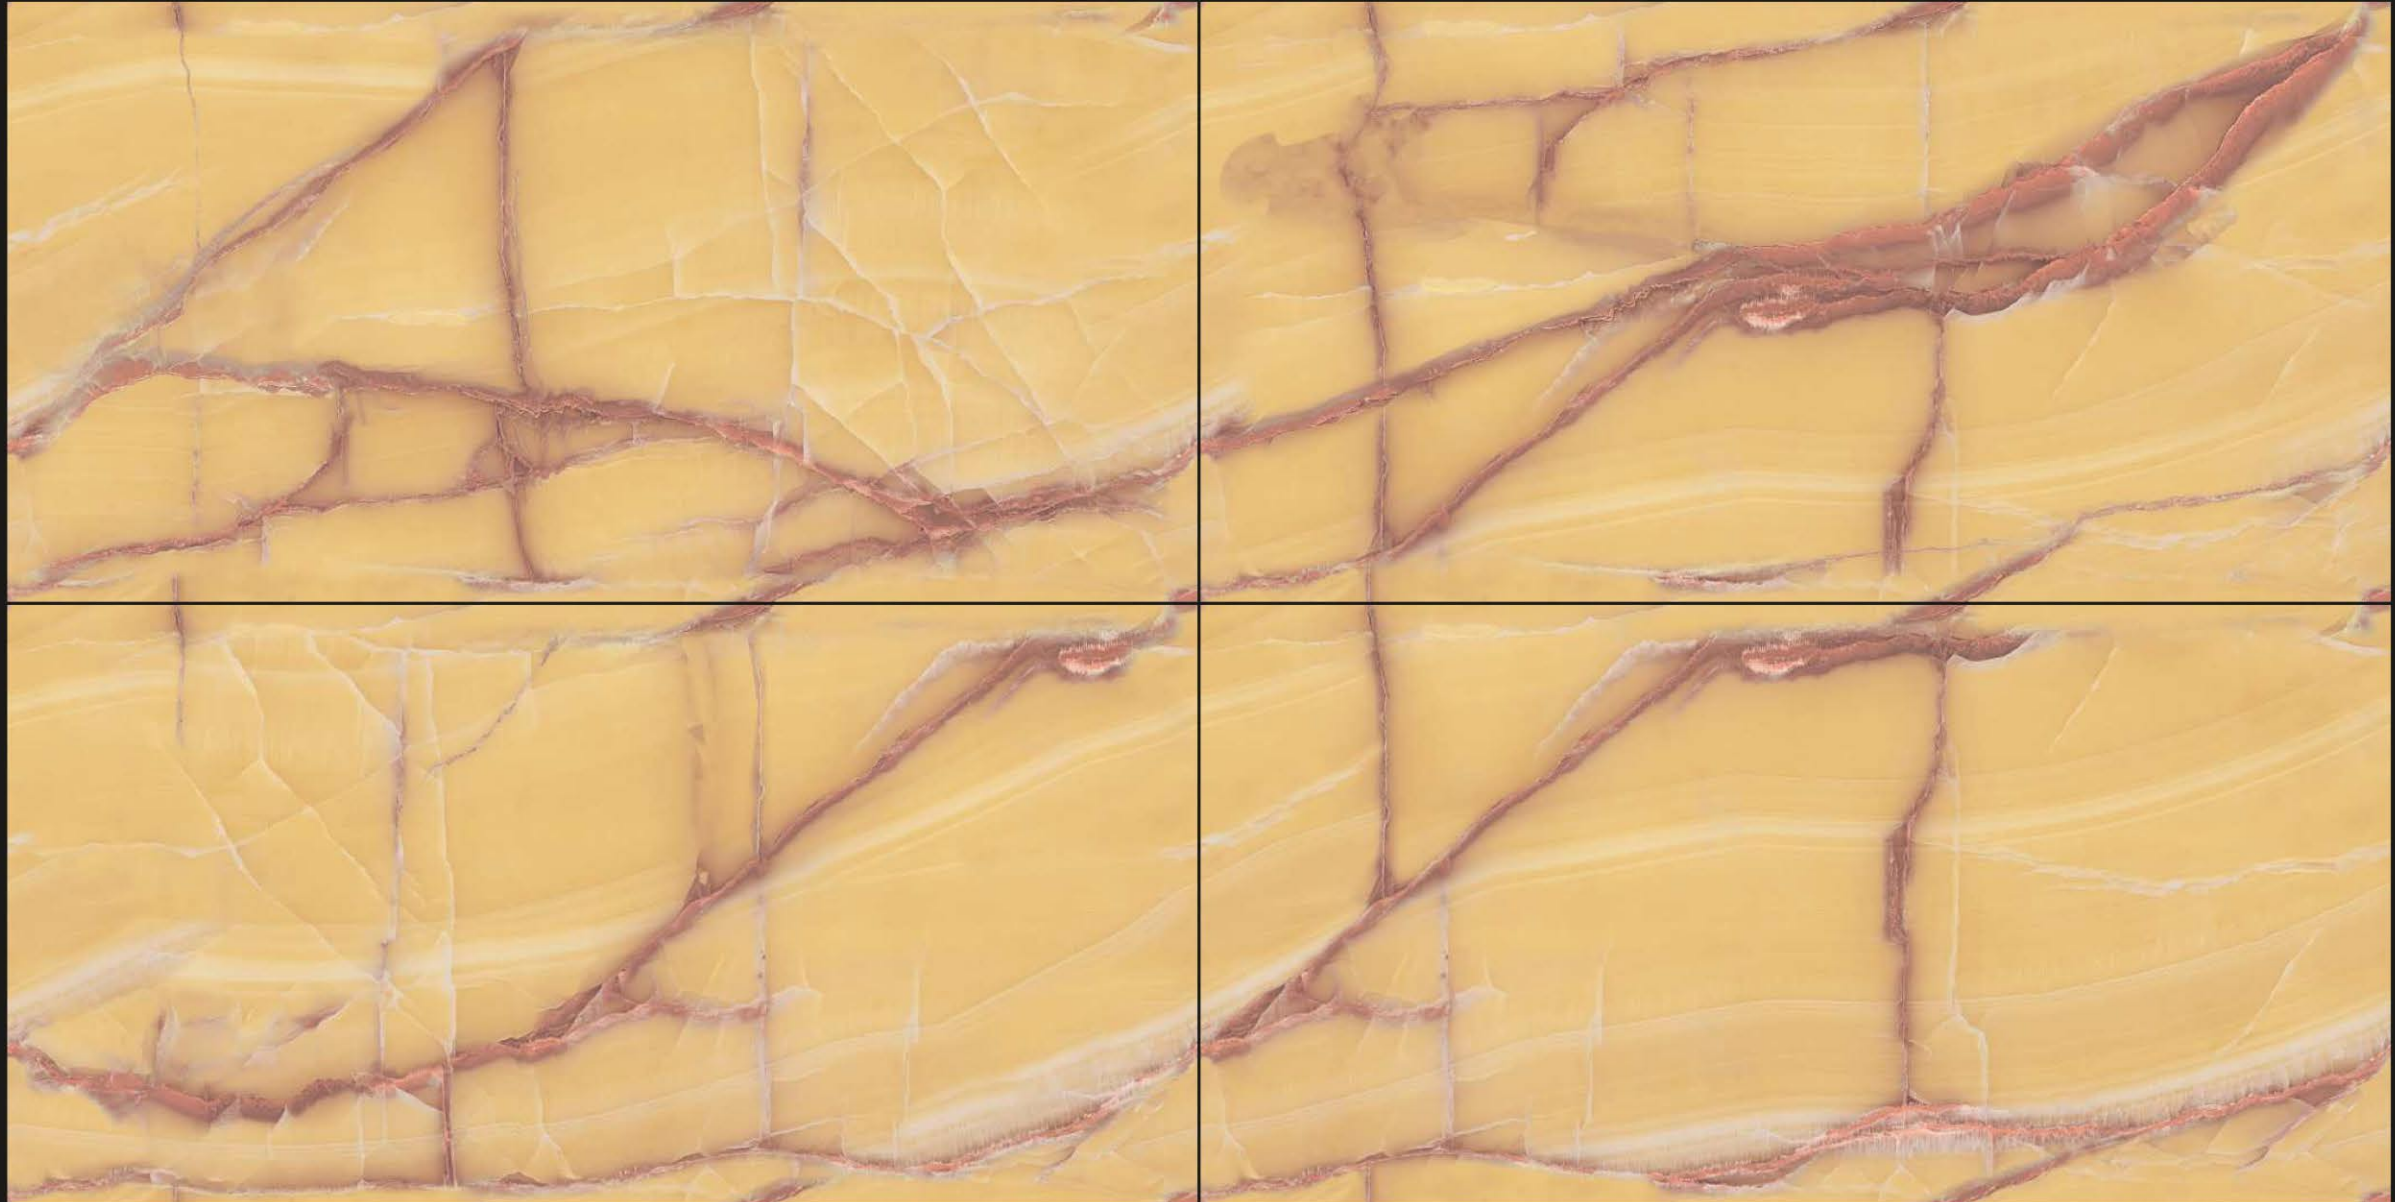

"The best design
inspires, informs,
and delights."

Zion Gold

Surface - Ultra Glossy