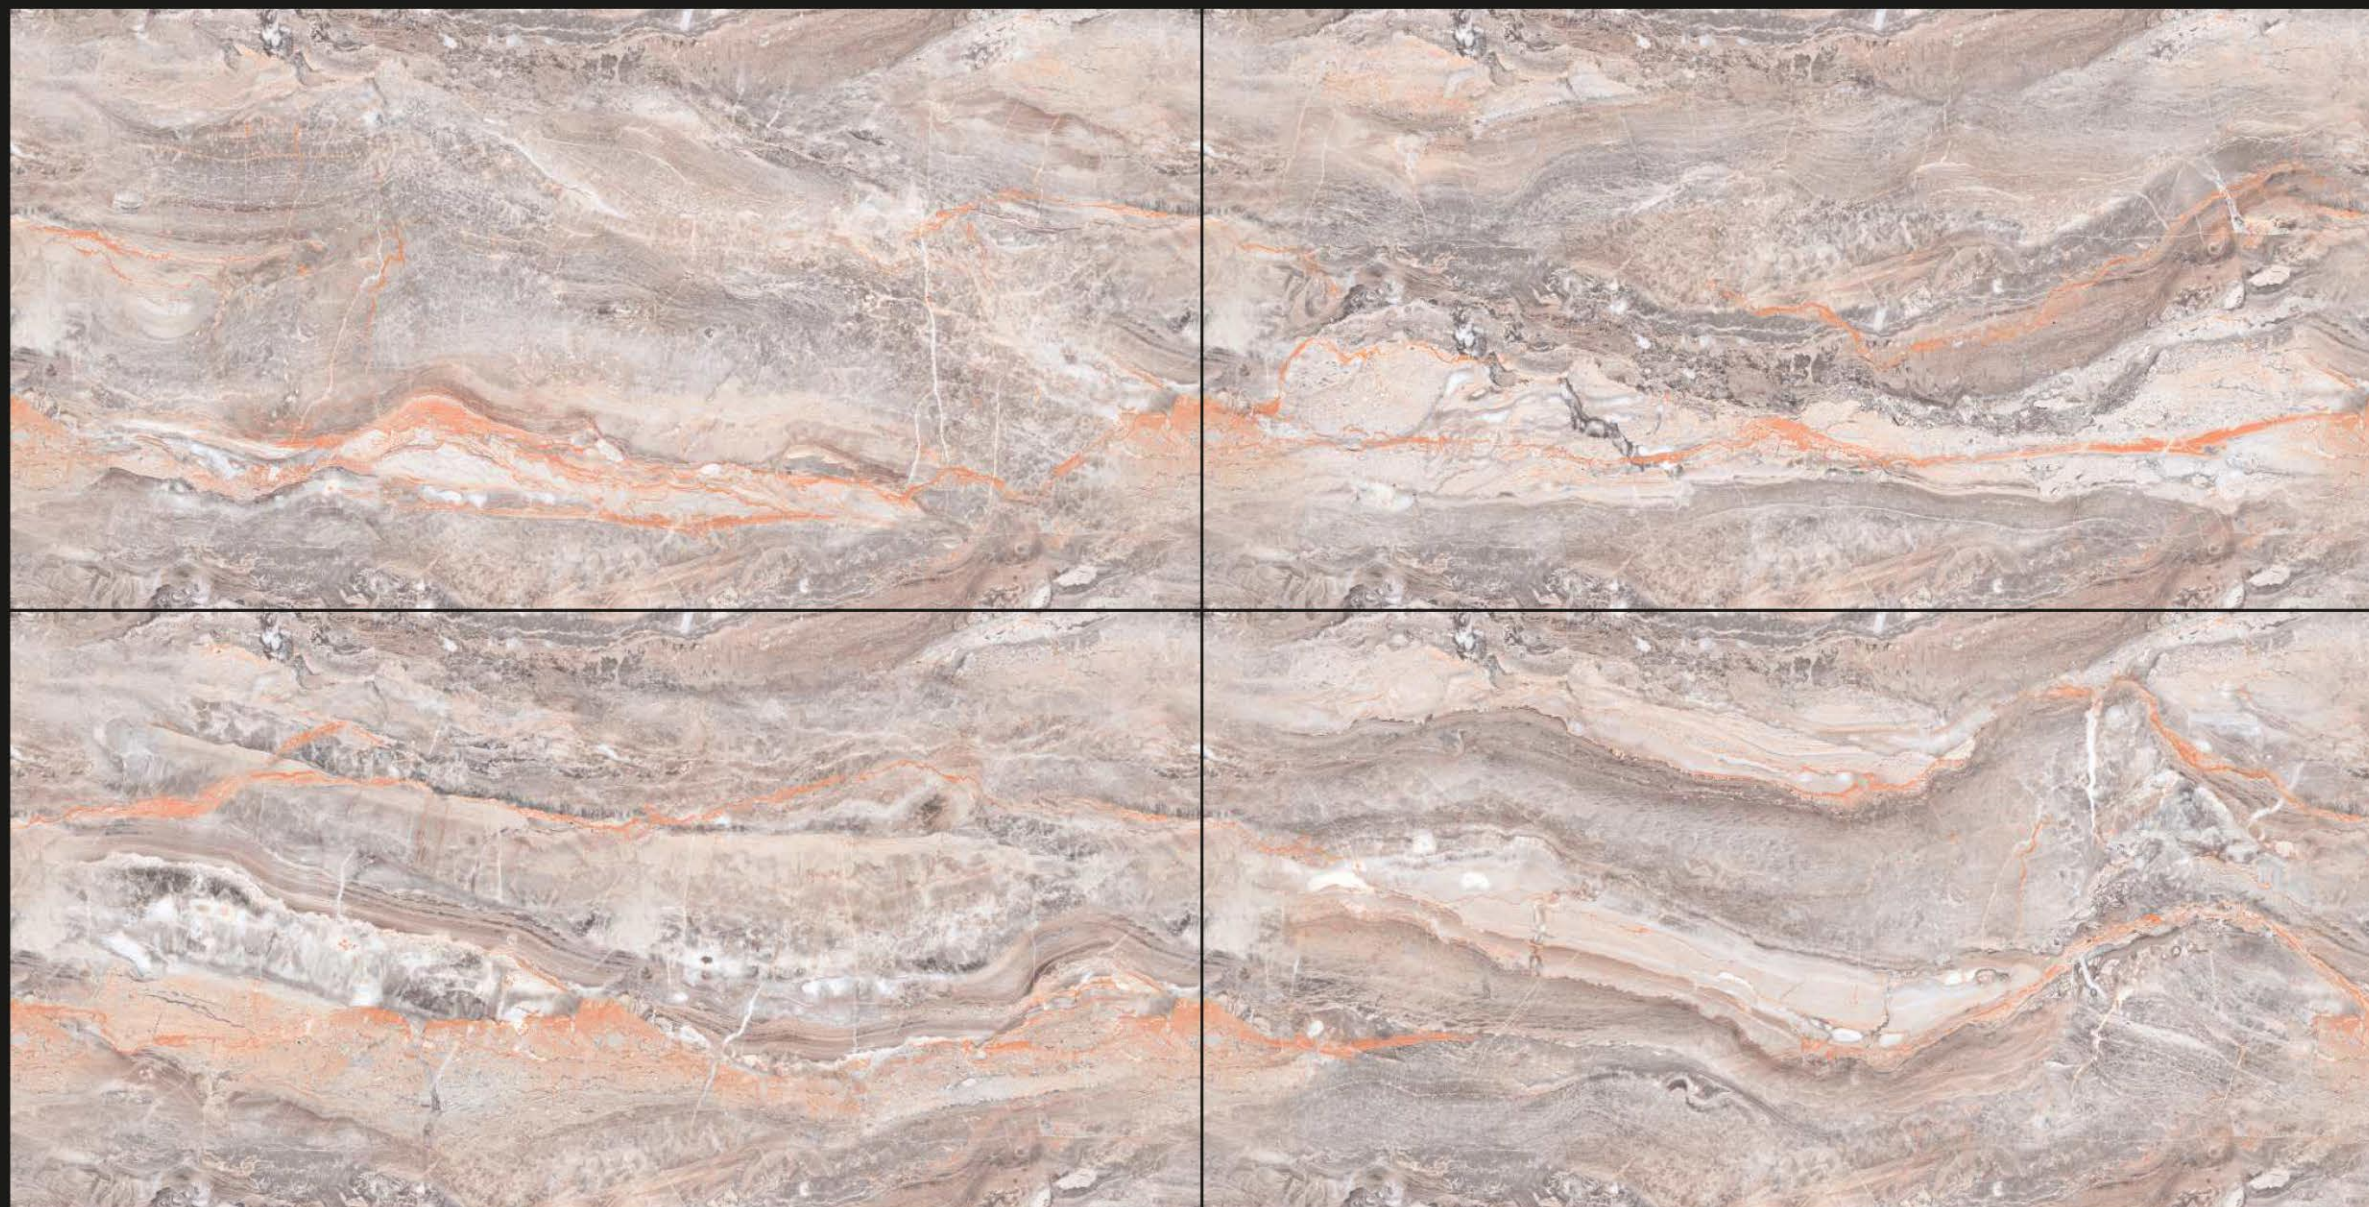

Lumina Peach

"The best design
inspires, informs,
and delights."

Lumina Peach

Surface - Ultra Glossy

JN™
JONEEL
MAKE YOUR OWN DREAM

ULTRA / **END**
GLOSSY / **LESS**

Pancasa Red

"The best design
inspires, informs,
and delights."