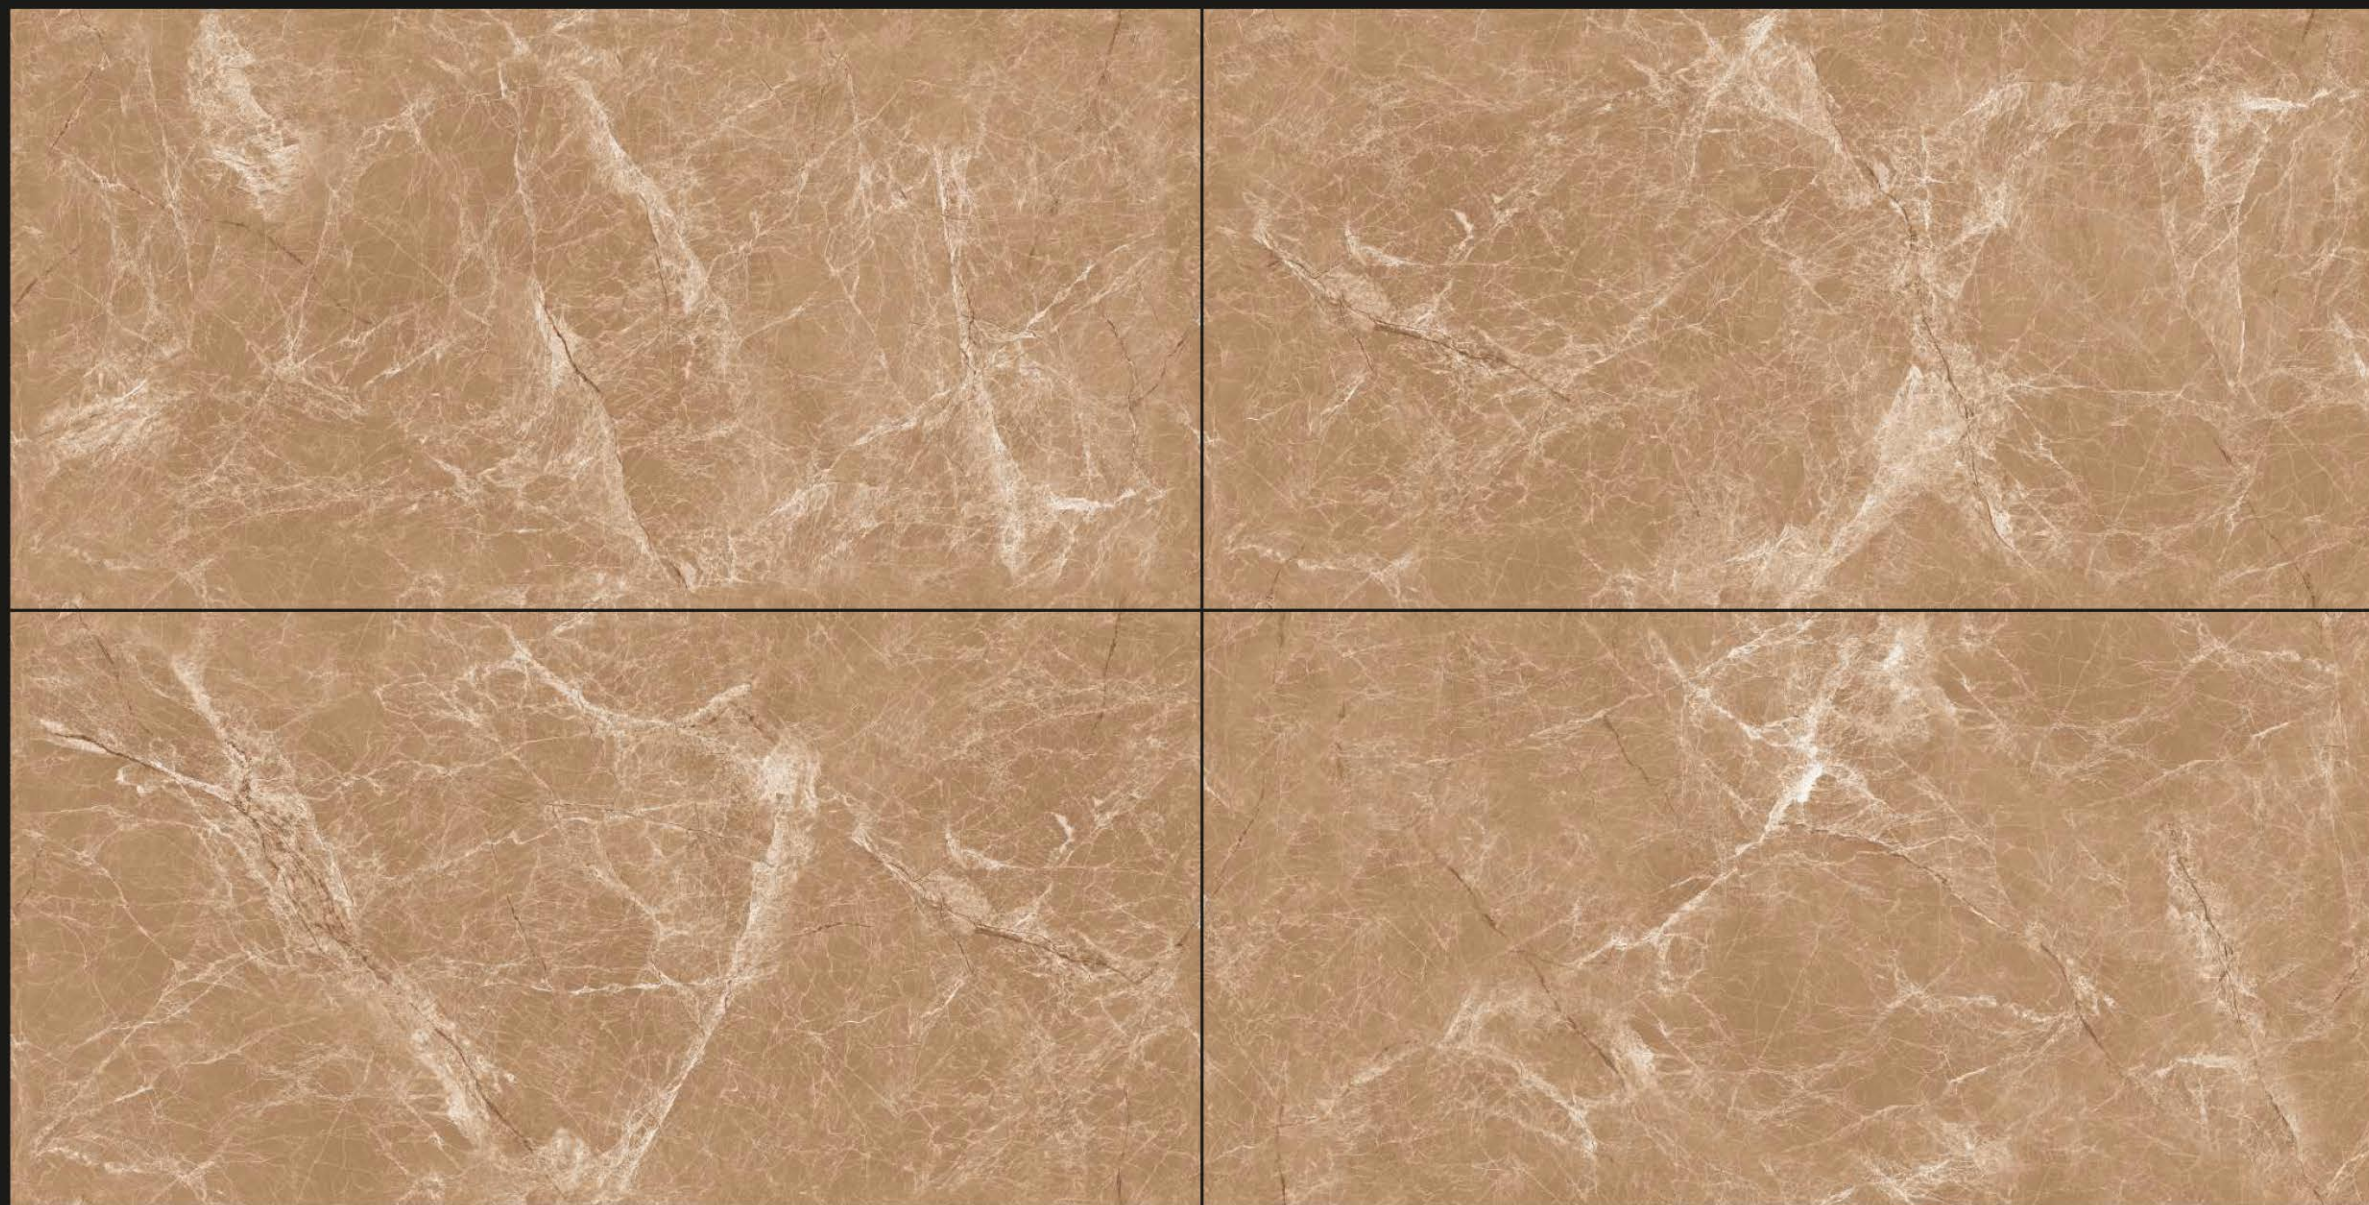

"The best design
inspires, informs,
and delights."

Parle Brown

Surface - Ultra Glossy