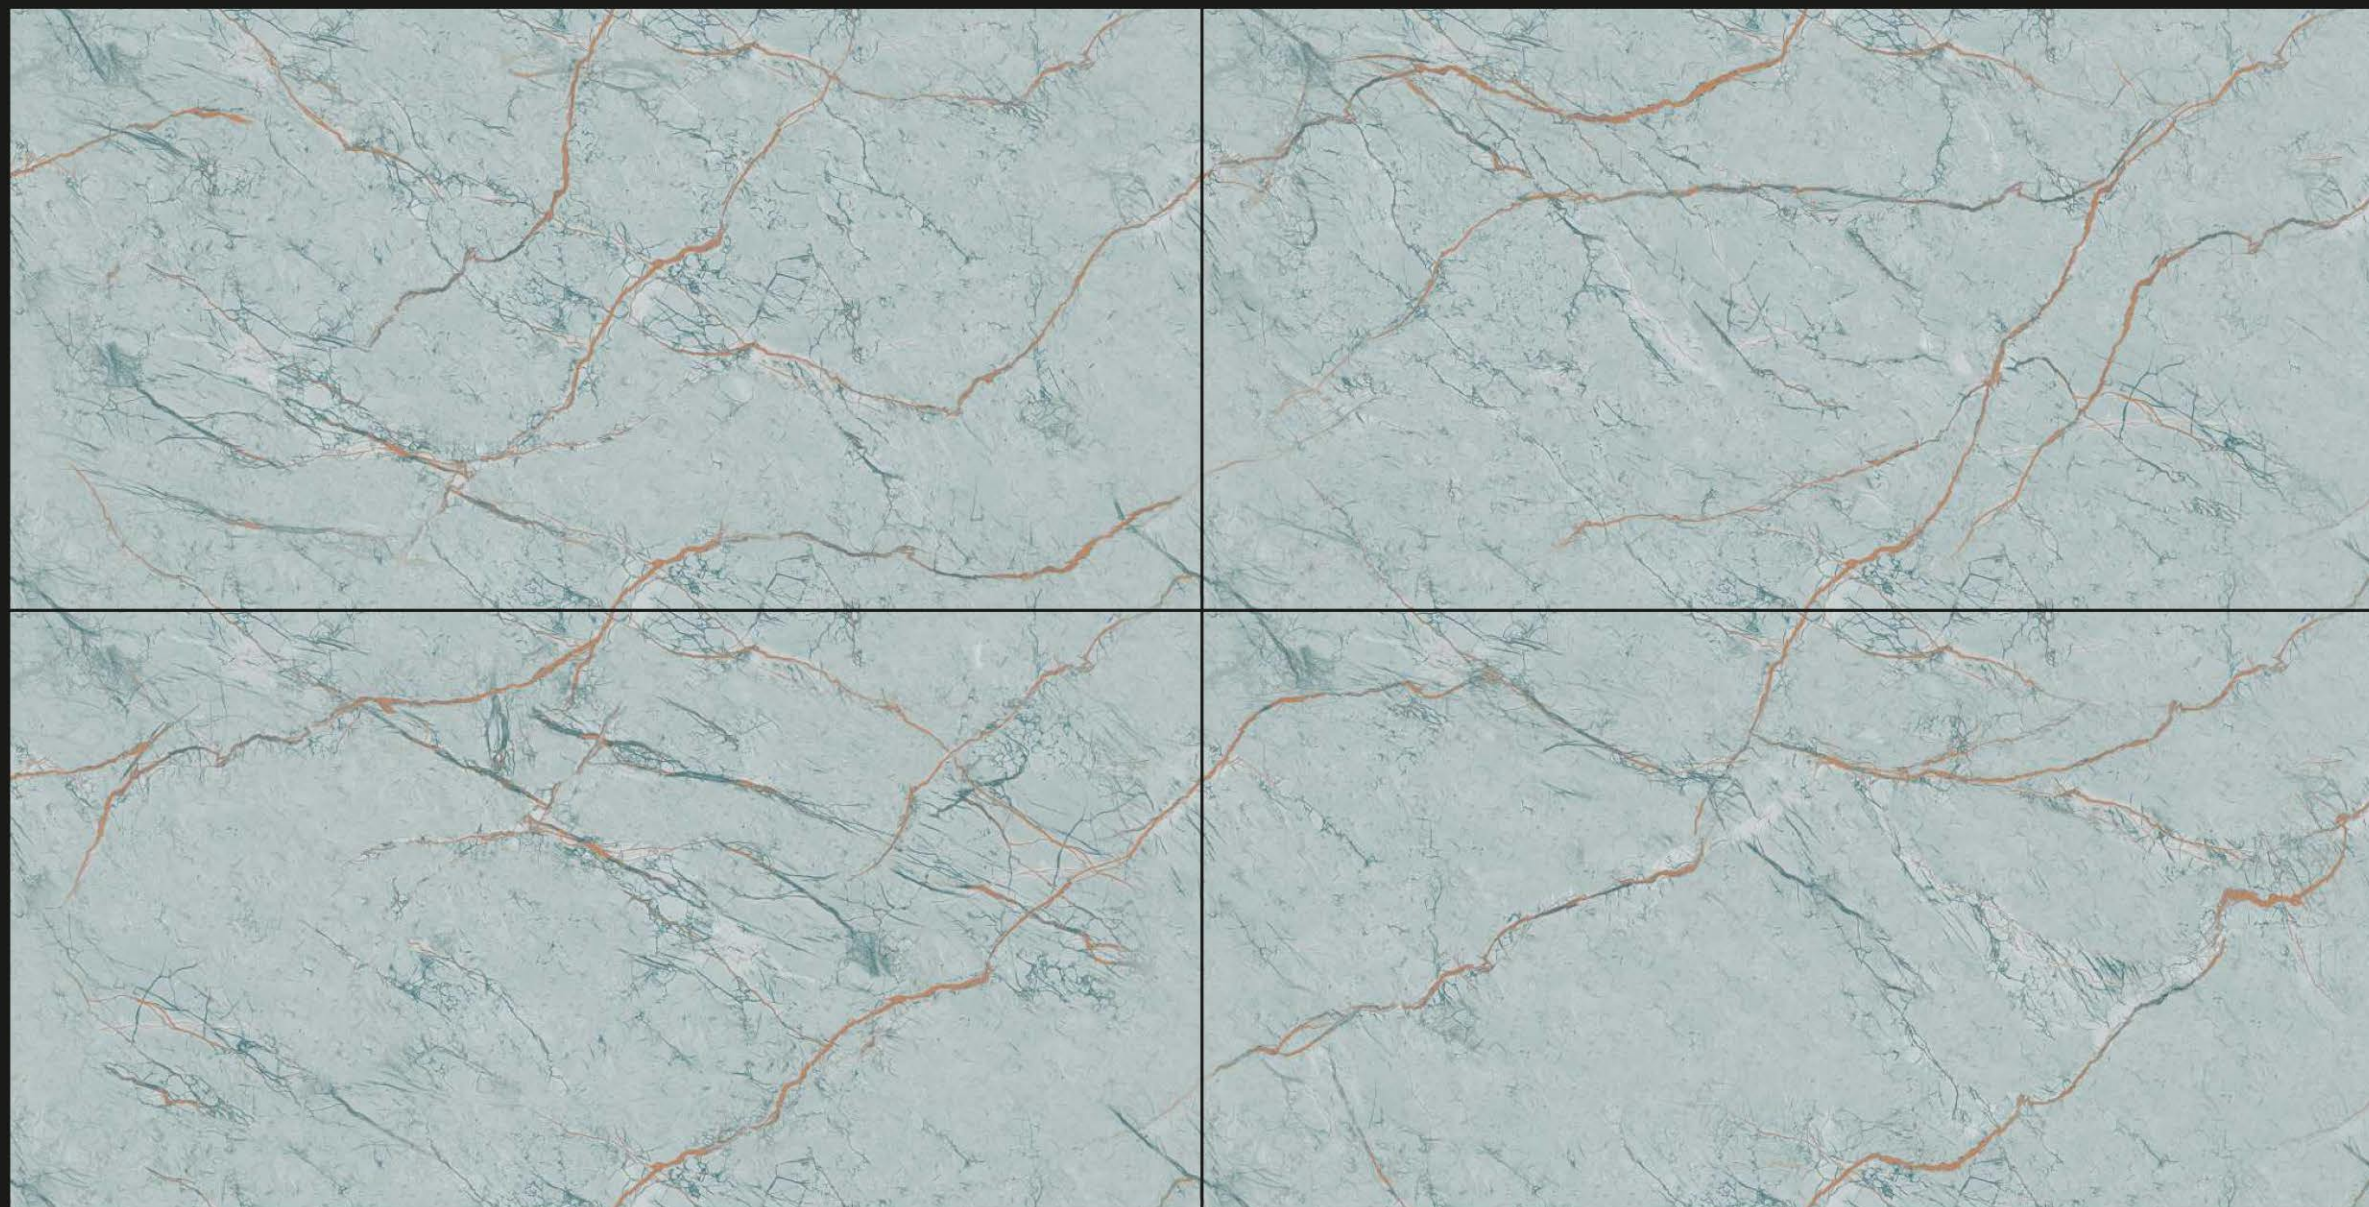

Zion Red

Surface - Ultra Glossy

JNTM
JONEEL
MAKE YOUR OWN DREAM

ULTRA / **END**
GLOSSY / **LESS**

Bulscow Aqua

"The best design
inspires, informs,
and delights."

Bulscow Aqua

Surface - Ultra Glossy