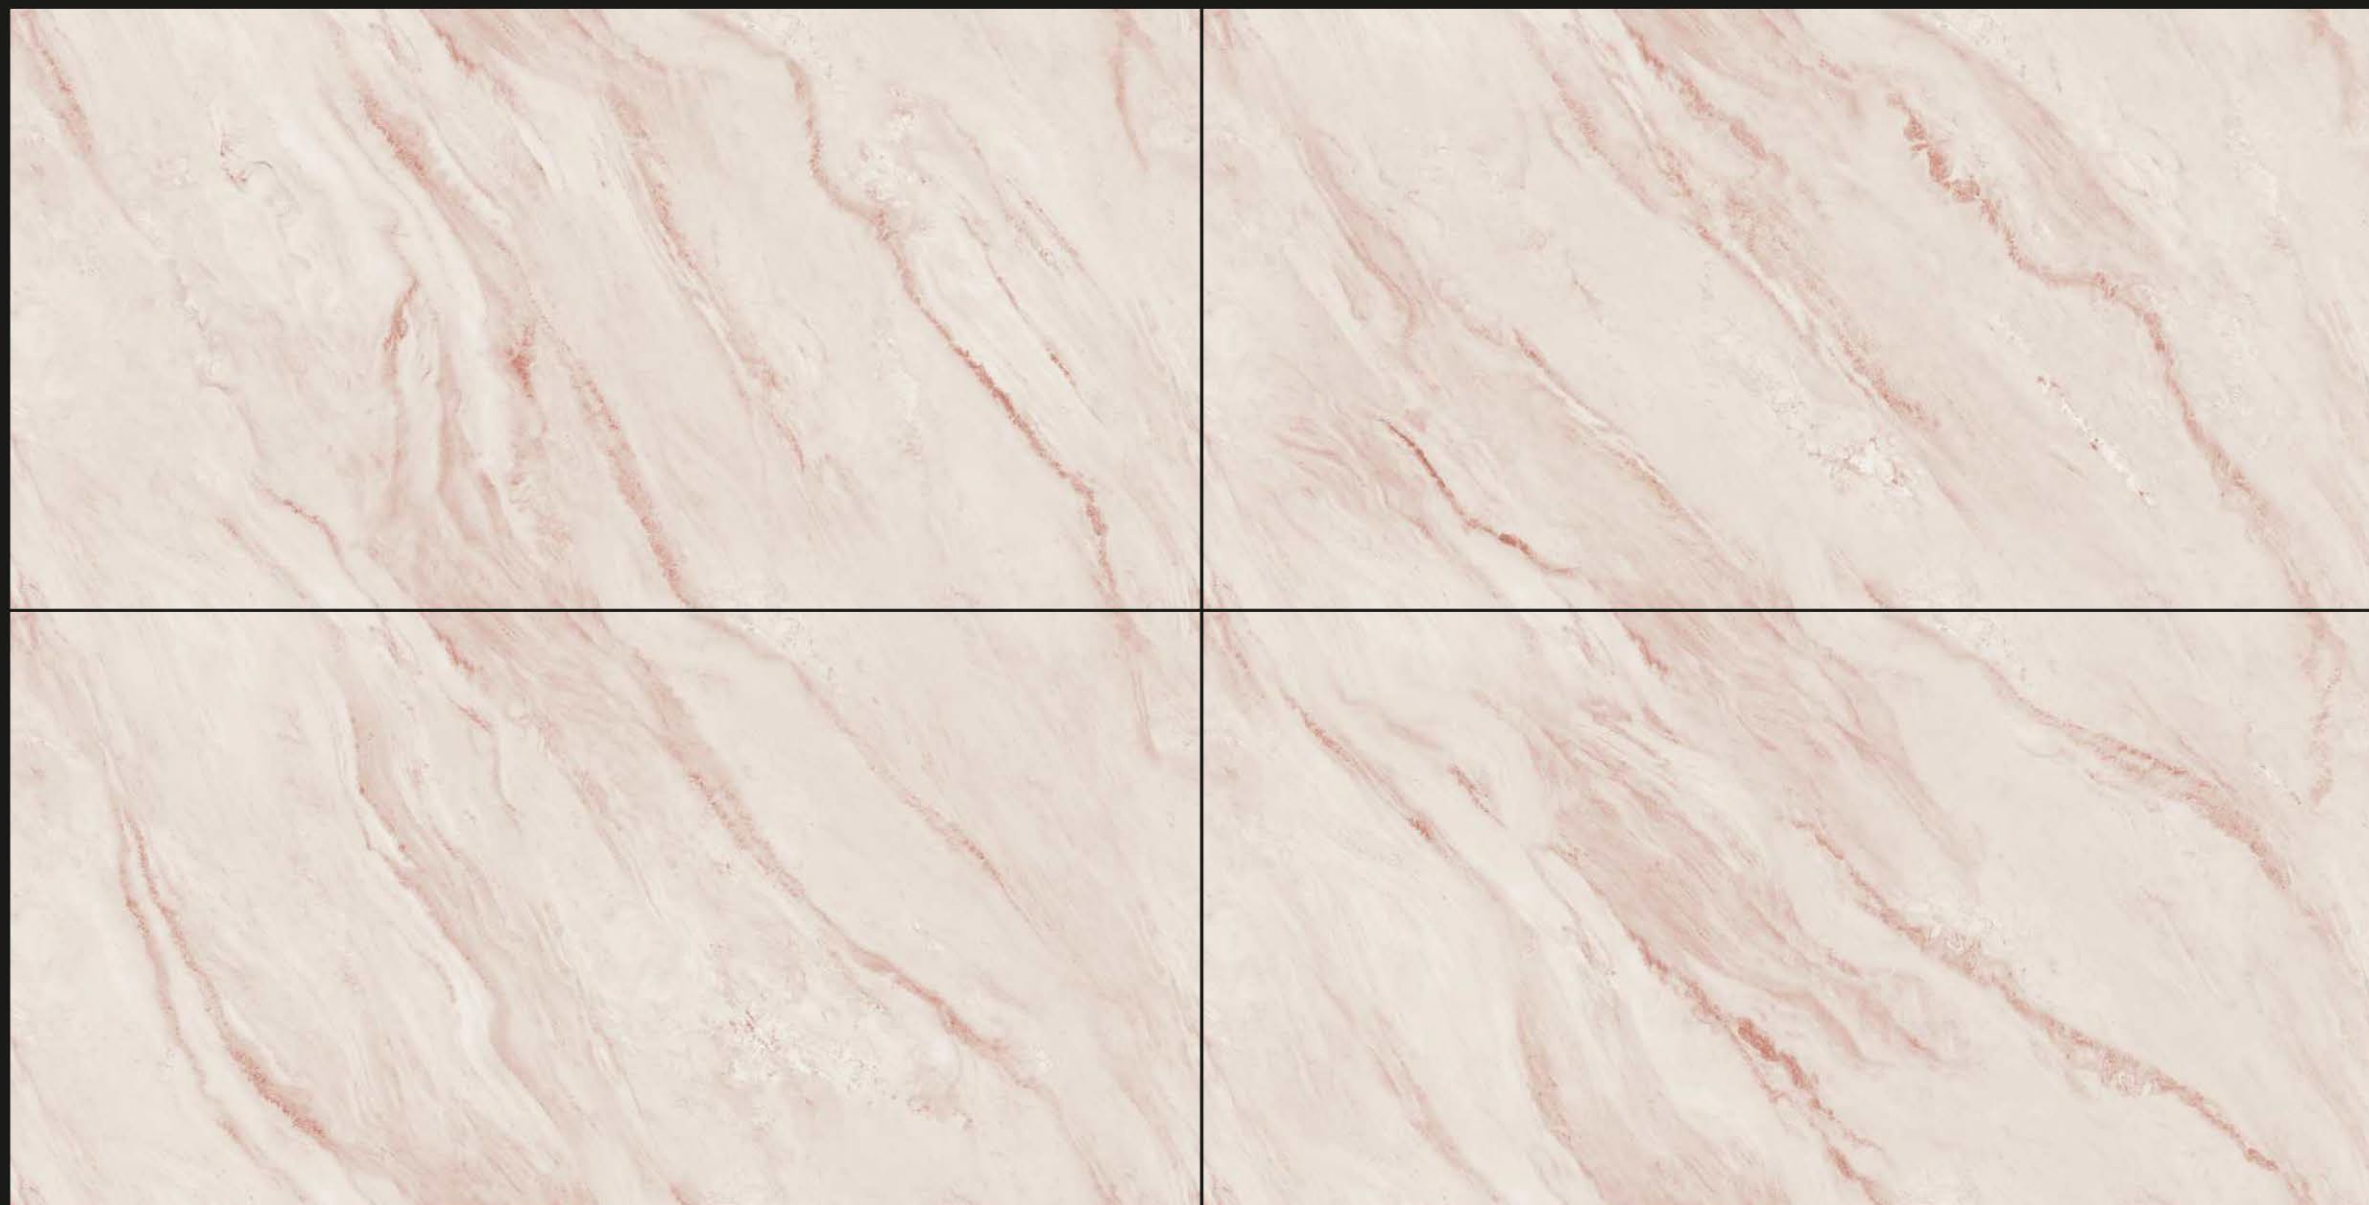

"The best design
inspires, informs,
and delights."

Star Light Rose

Surface - Ultra Glossy