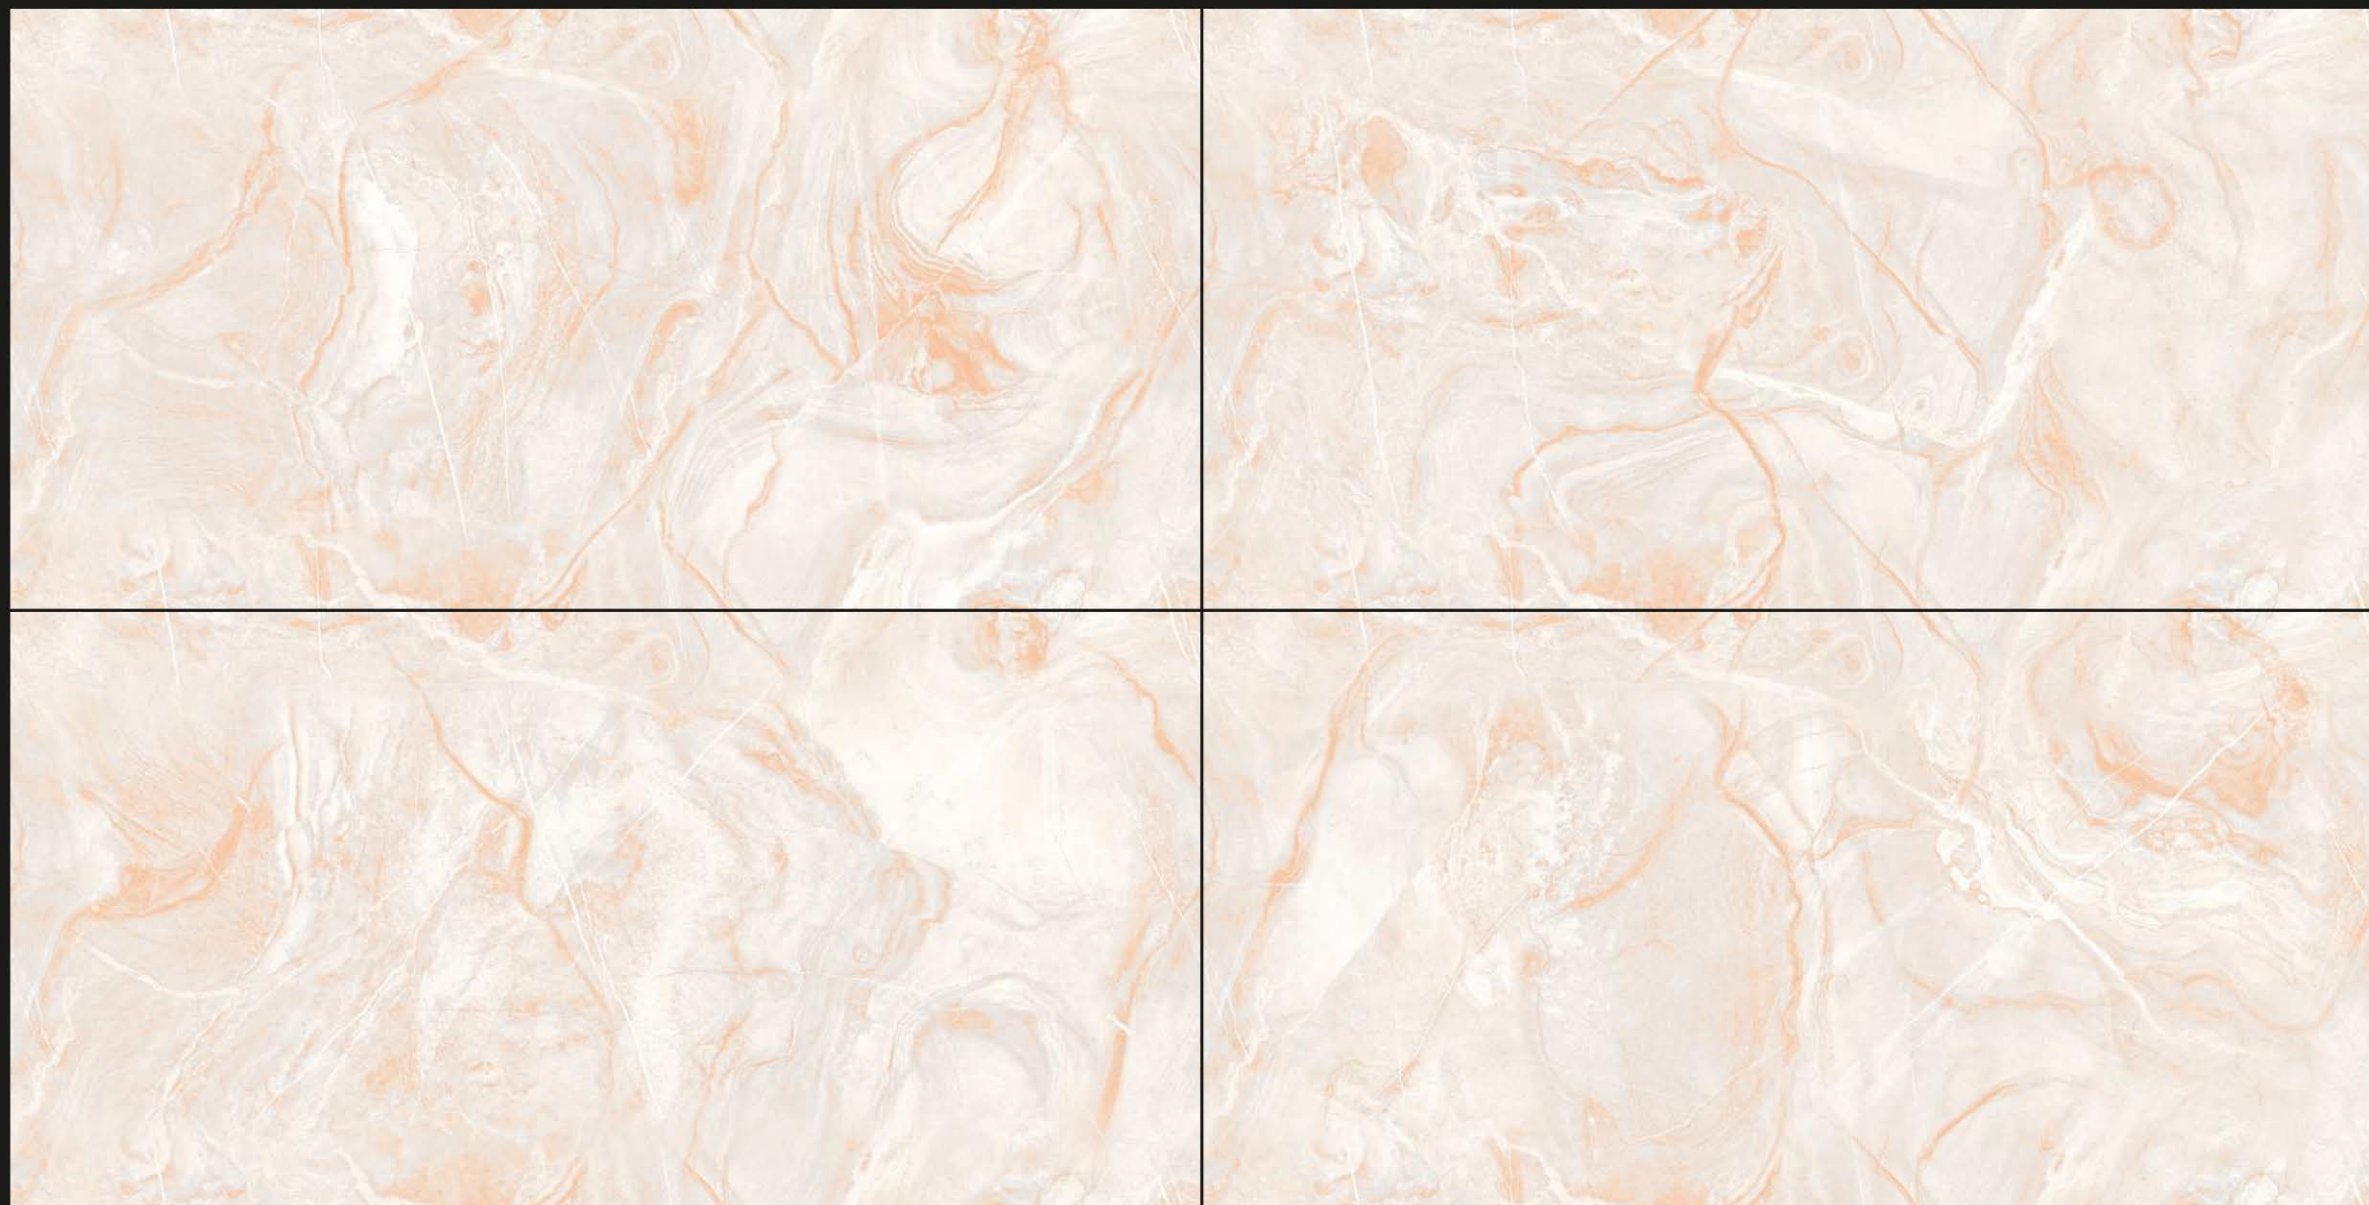

"The best design
inspires, informs,
and delights."

Sun Haven Peach

Surface - Ultra Glossy