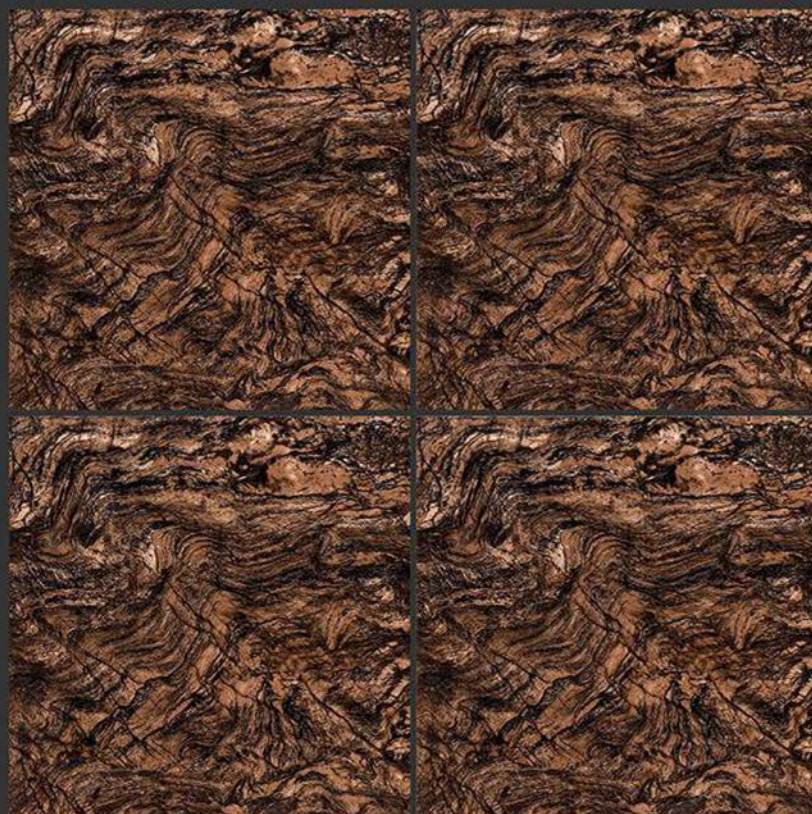

**HIGH GLOSS FINISH**

**PGVT  
800x800MM**

**MARSELLA BROWN**

**HIGH GLOSS FINISH**

**PGVT  
800x800MM**

**OPERA BROWN**

**HIGH GLOSS FINISH**

**PGVT  
800x800MM**