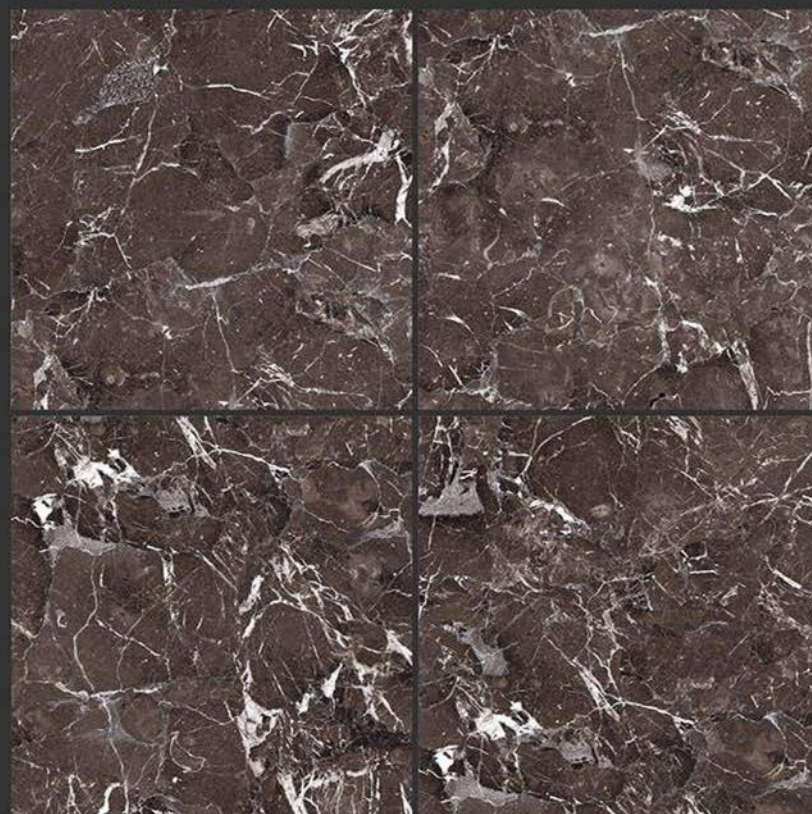

HIGH GLOSS FINISH

**PGVT
800x800MM**