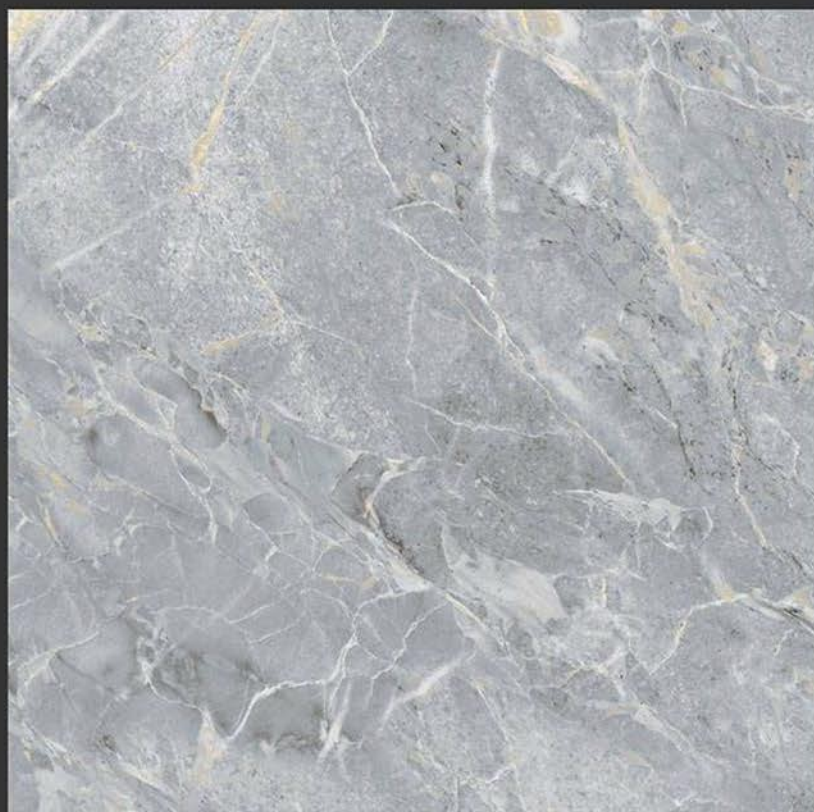

**CARVING FINISH**

**PGVT  
800x800MM**

NEO DOVE

CARVING FINISH

PGVT  
800x800MM

**NEO GREY**

**CARVING FINISH**

**PGVT  
800x800MM**