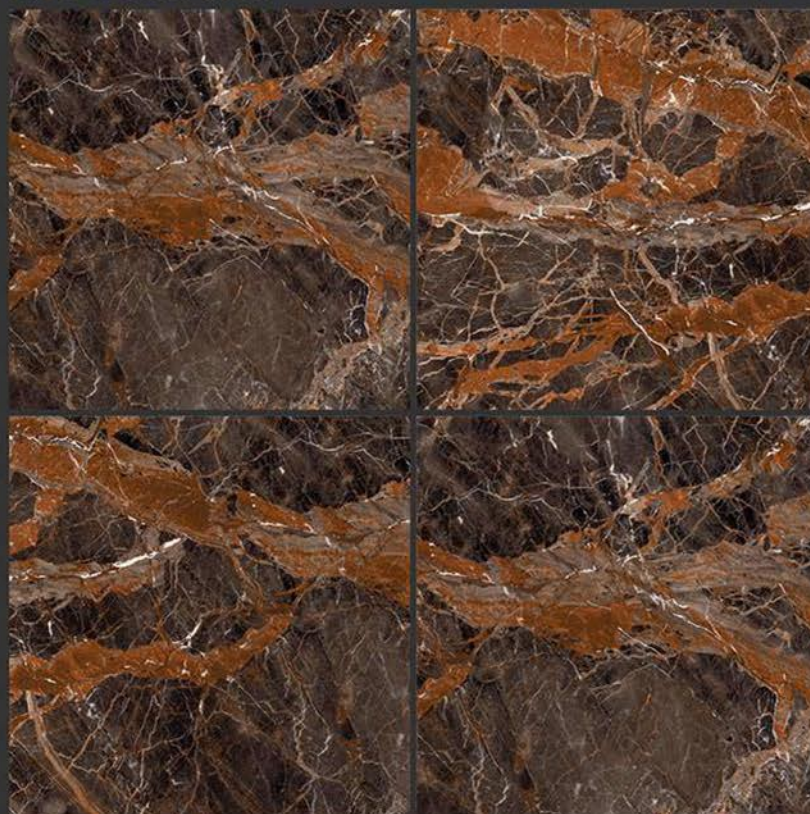

HIGH GLOSS FINISH

**PGVT
800x800MM**