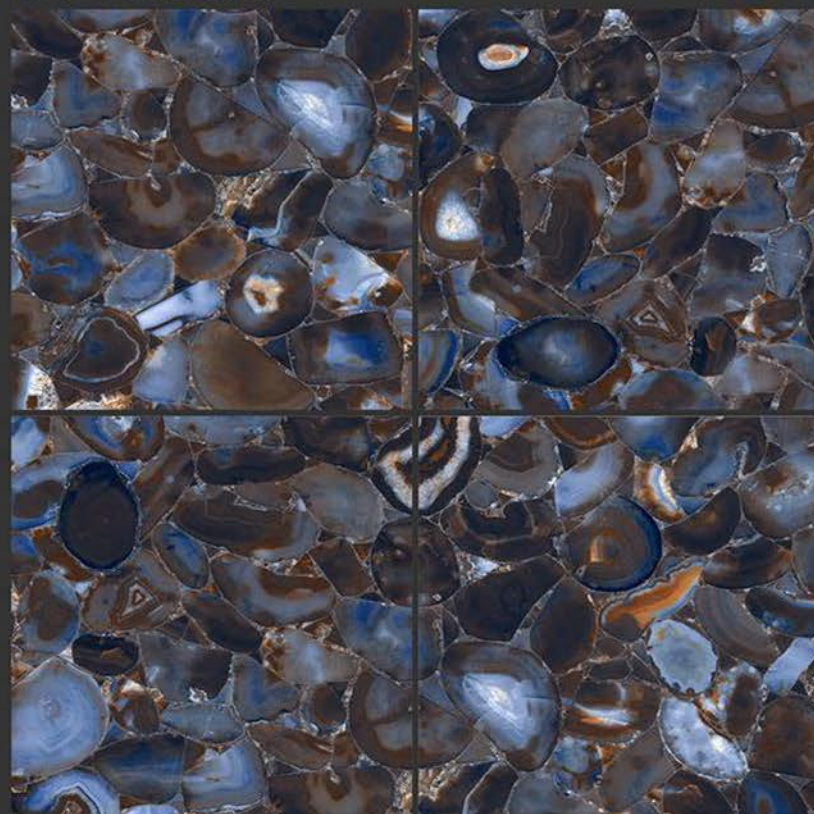

**HIGH GLOSS FINISH**

**PGVT  
800x800MM**

**AGATE AQUA**

**HIGH GLOSS FINISH**

**PGVT  
800x800MM**

**AGATE CHOCO**

**HIGH GLOSS FINISH**

**PGVT  
800x800MM**