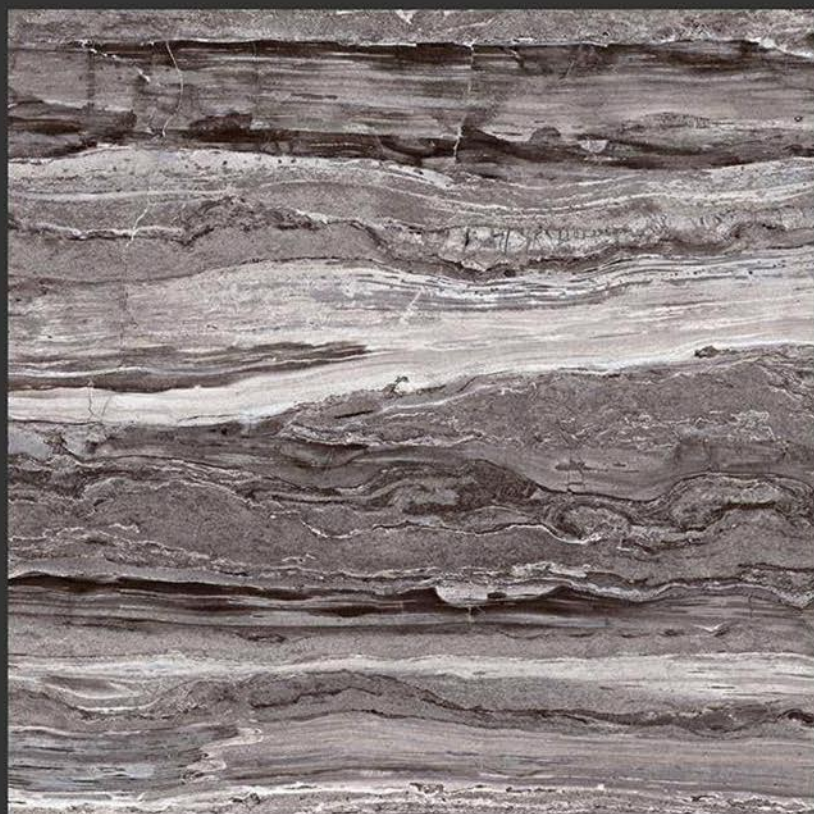

**MARMOL COFFE**

**HIGH GLOSS FINISH**

**PGVT  
800x800MM**

**BHURA BROWN**

**HIGH GLOSS FINISH**

**PGVT  
800x800MM**

**ESCORIAL CEMENTO**

**HIGH GLOSS FINISH**