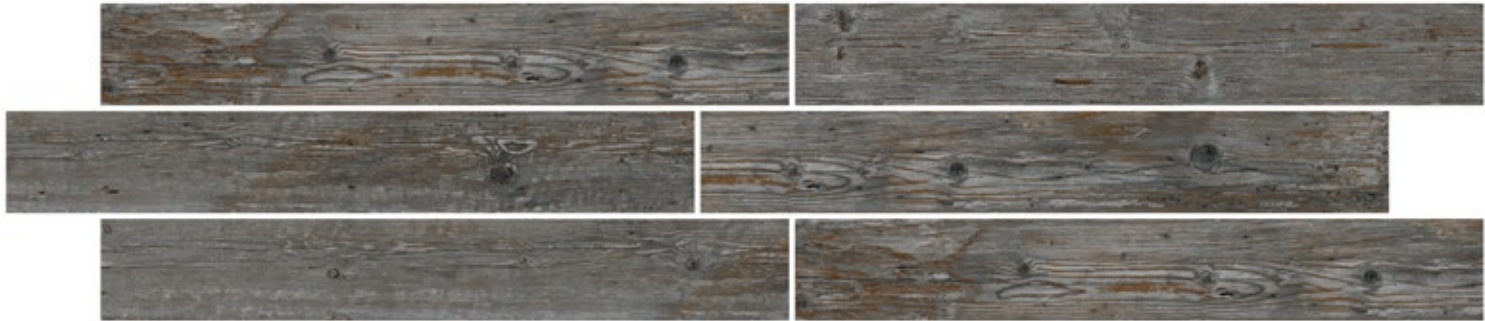

————— **RANDOM FACES** —————

NON-SLIPPING

ACID PROOF

WEAR RESISTING

FROST FREE