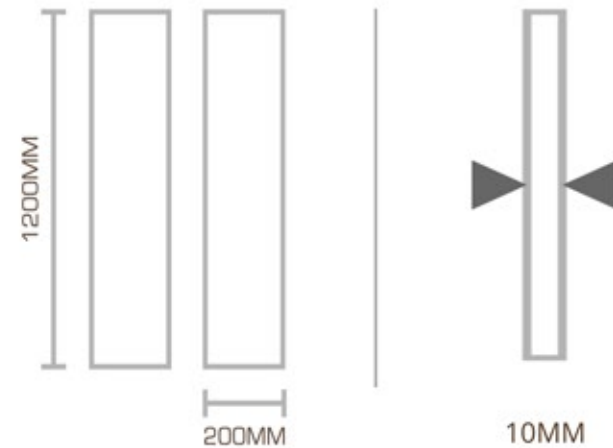

JN
JONEELTM
■■■■ IMAGINATION CREATES INNOVATION

WOODEN
SERIES

200X1200MM

WOOD
STRIP

INSPIRE BY Nature

EXCELLENT SIZE

The elongated 200x1200 size provides a modern aesthetic, lending a sense of expansiveness and luxury to any living spaces. Its unique dimension creates a statement, differentiating it from common tiles and providing a more seamless look with fewer grout lines.