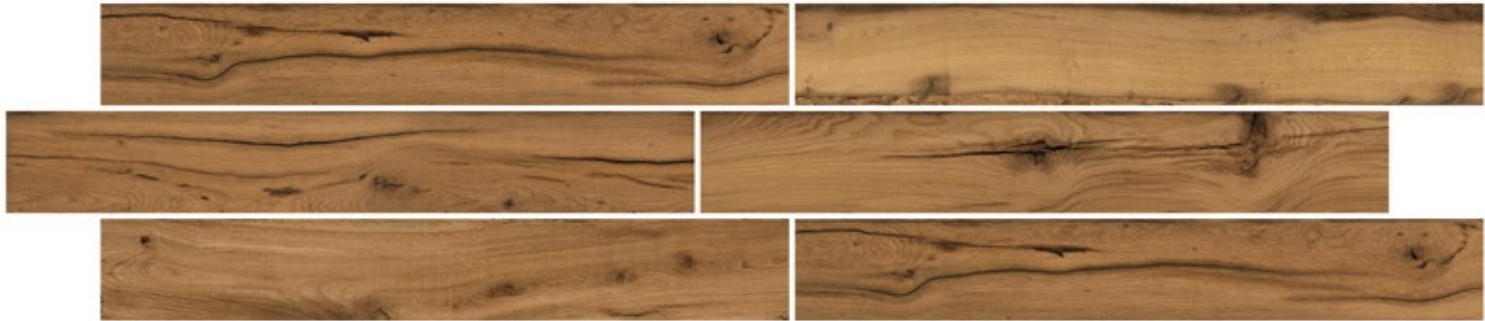

————— **RANDOM FACES** —————

NON-SLIPPING

ACID PROOF

WEAR RESISTING

FROST FREE