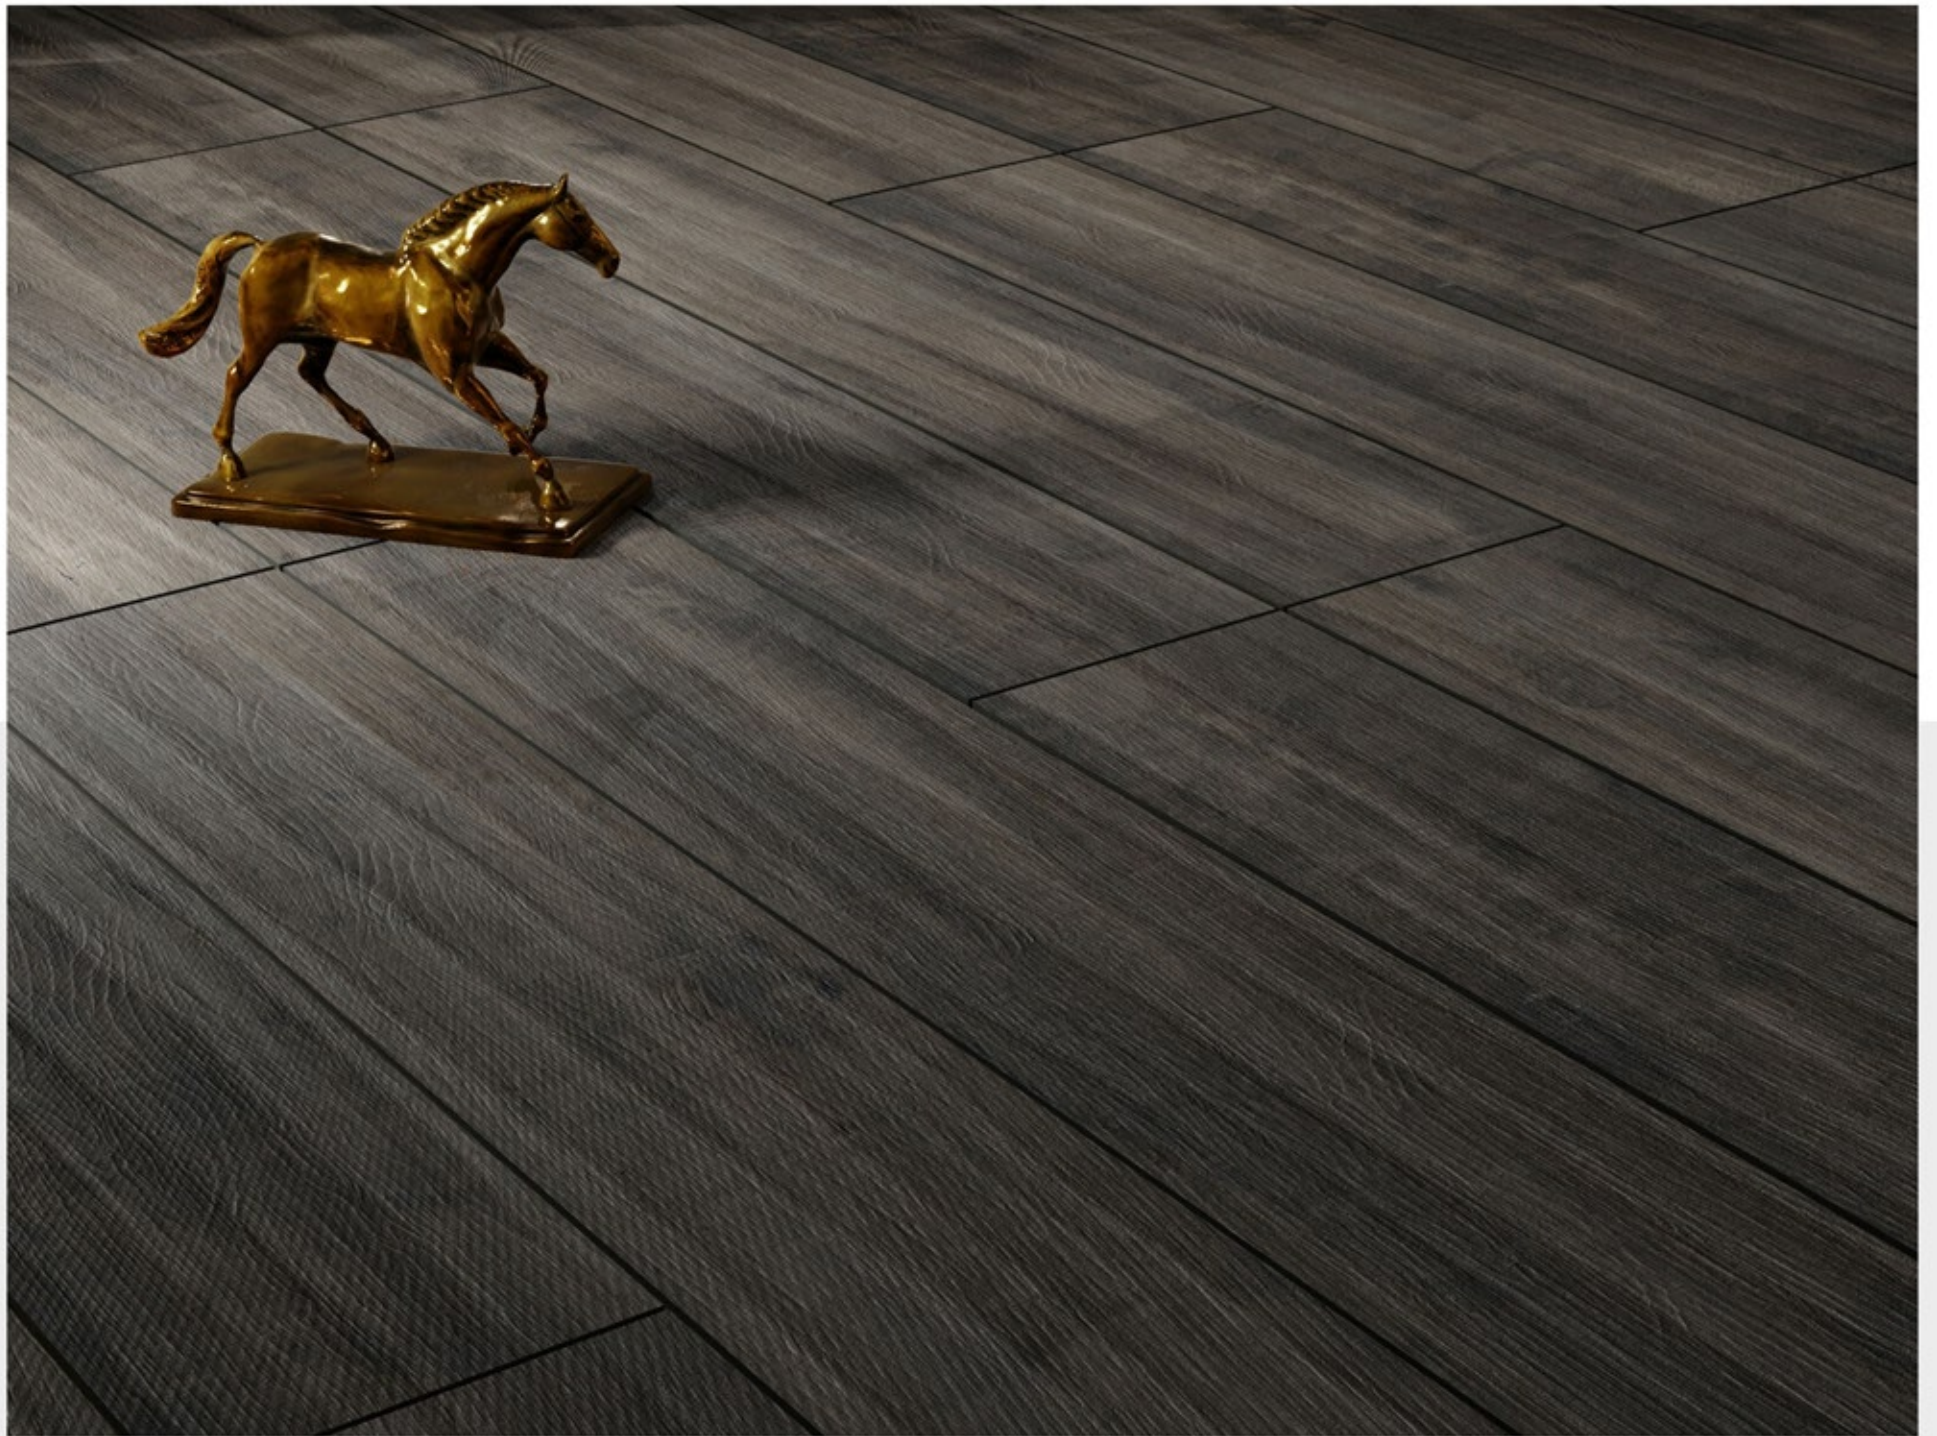

Finish
Wood Strip Rustic

RANDOM FACES

NON-SLIPPING

ACID PROOF

WEAR RESISTING

FROST FREE

| 200 X 1200 MM - WOODEN STRIPS

TUSCANY WENGE