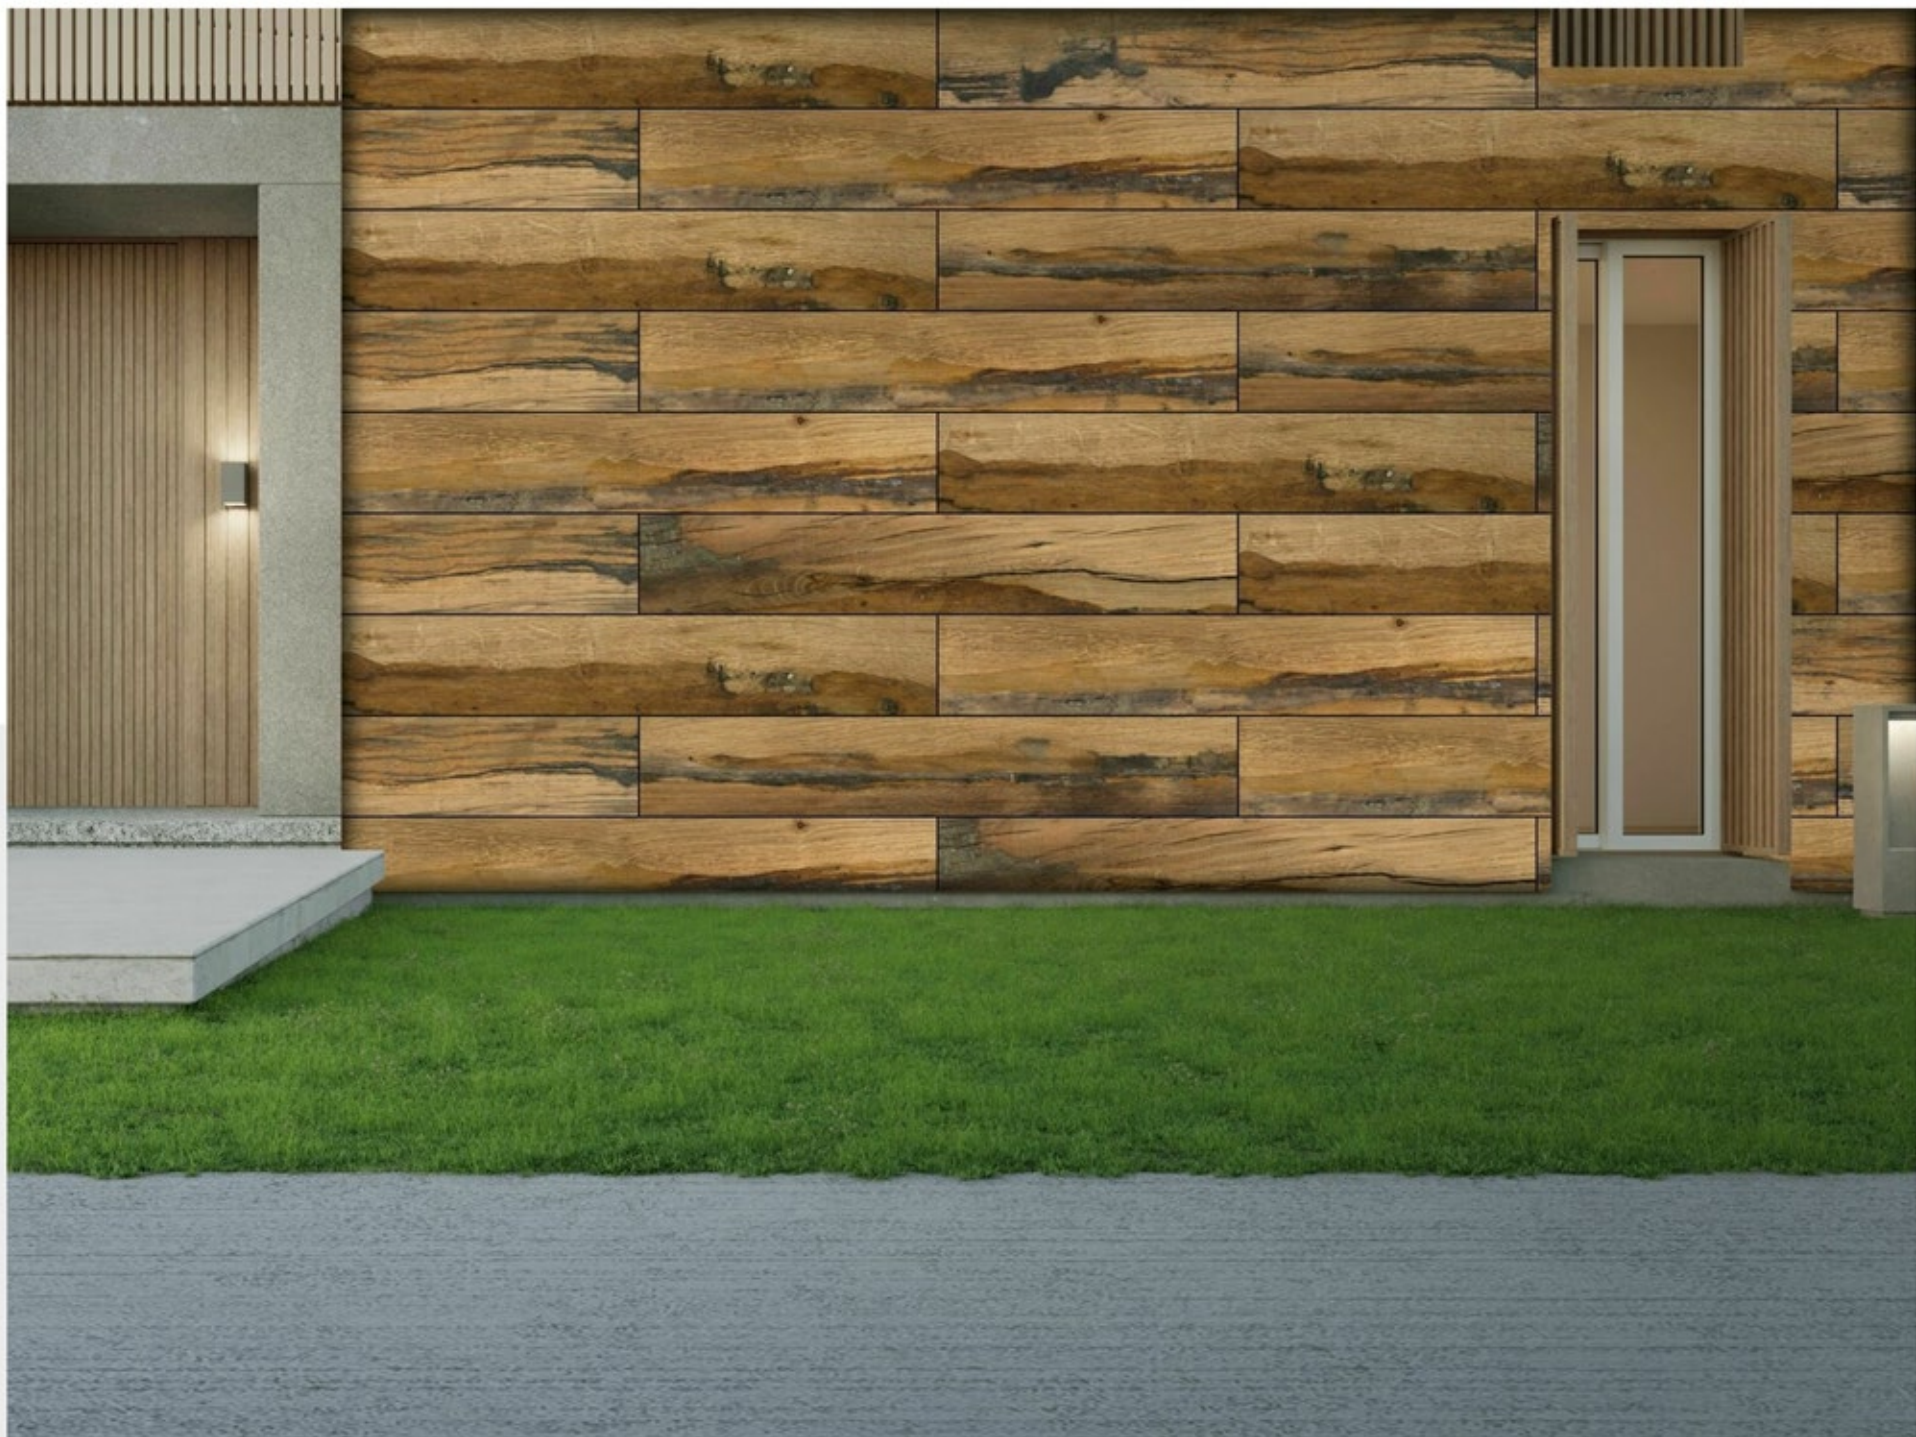

FROST FREE

| 200 X 1200 MM - WOODEN STRIPS

WOODMILL HONEY

Size	Thickness	Finish
200 X 1200 MM	10.0 MM	Wood Strip Rustic

————— **RANDOM FACES** —————

NON-SLIPPING

ACID PROOF

WEAR RESISTING

FROST FREE

200 X 1200 MM
WOODEN STRIPS

CLARA SERIES

CLARA MIELE

CLARA NATURAL

CLARA CHOCO

CLARA BROWN

CLARA WENGE