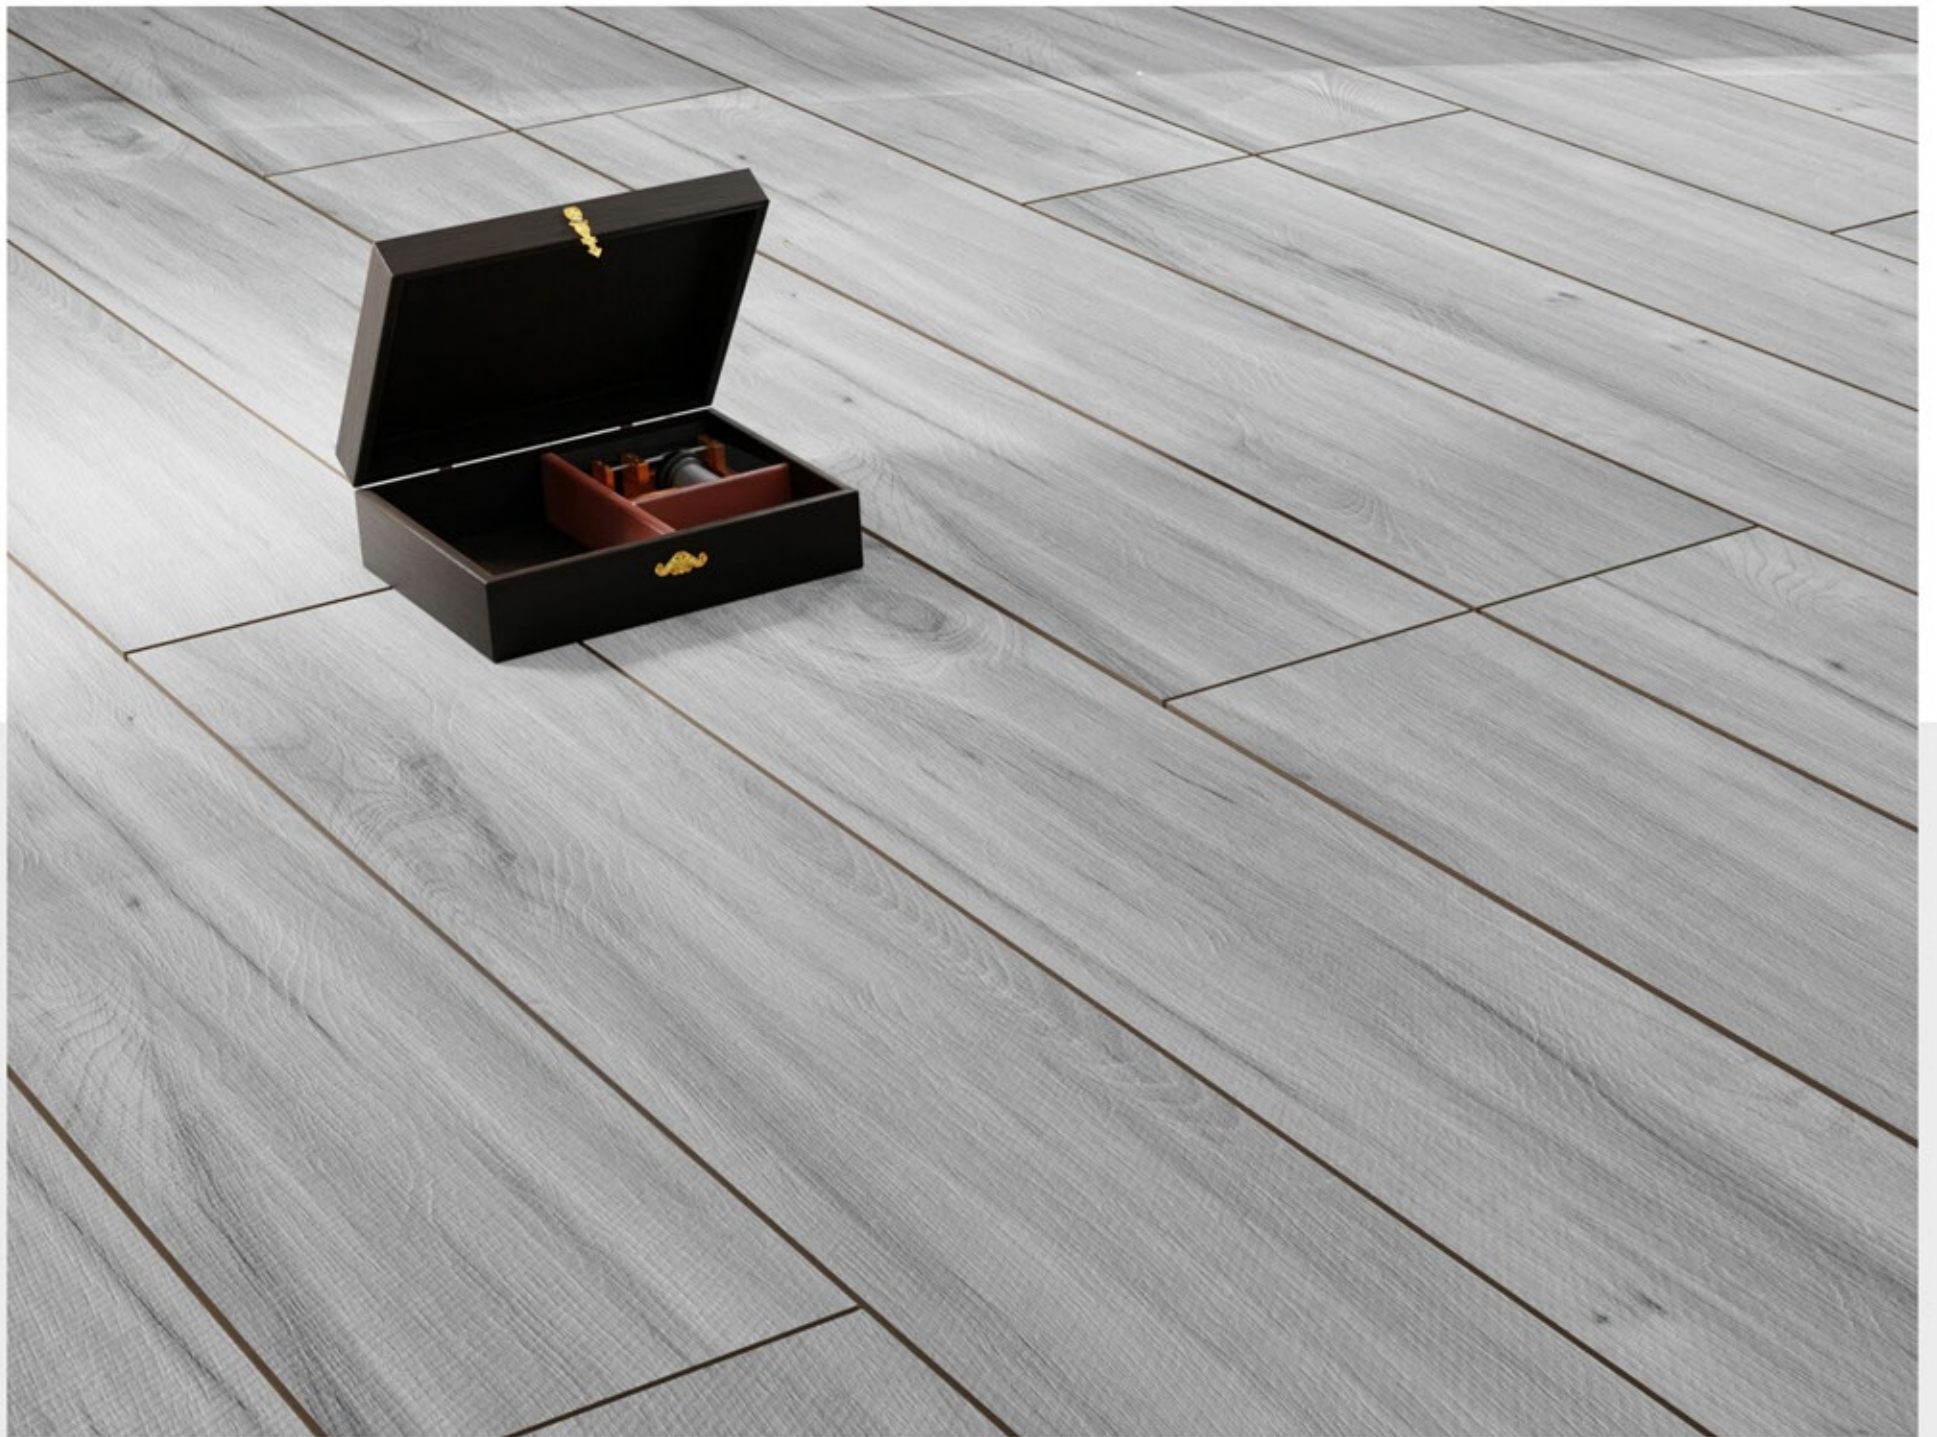

NON-SLIPPING

ACID PROOF

WEAR RESISTING

FROST FREE

| 200 X 1200 MM - WOODEN STRIPS

BRICH GRIGIO

Size	Thickness	Finish
200 X 1200 MM	10.0 MM	Wood Strip Rustic

————— **RANDOM FACES** —————