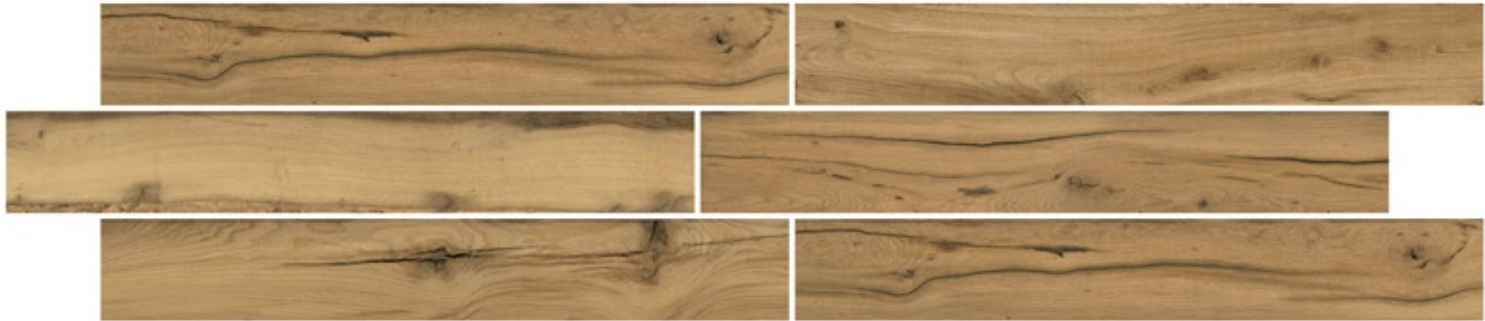

————— **RANDOM FACES** —————

NON-SLIPPING

ACID PROOF

WEAR RESISTING

FROST FREE