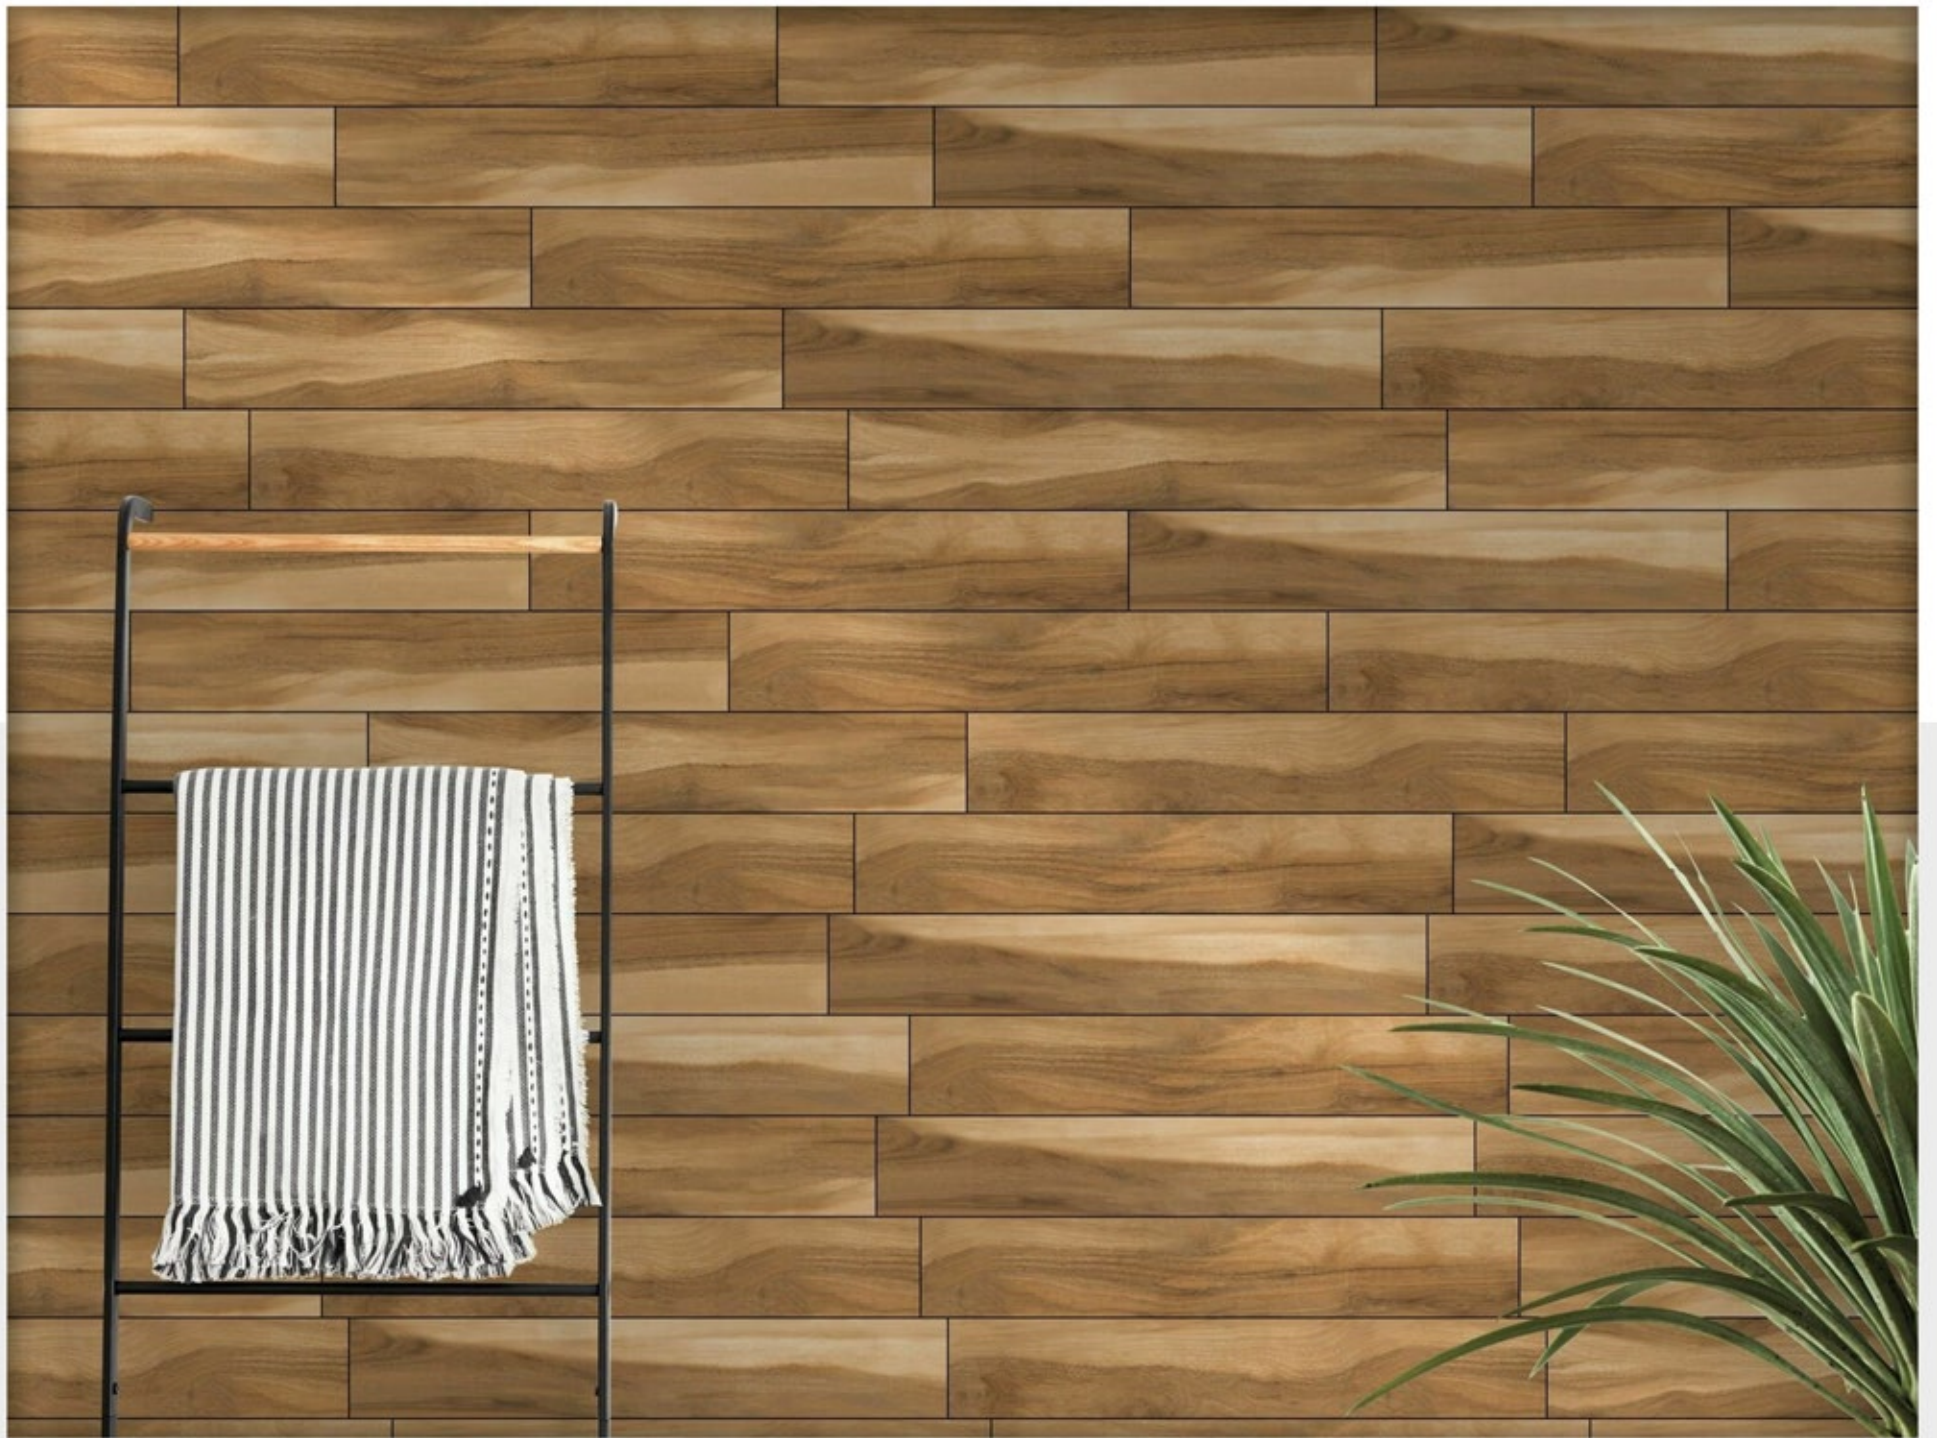

NON-SLIPPING

ACID PROOF

WEAR RESISTING

FROST FREE

| 200 X 1200 MM - WOODEN STRIPS

VERRITA WOOD

Size	Thickness	Finish
200 X 1200 MM	10.0 MM	Wood Strip

————— **RANDOM FACES** —————

NON-SLIPPING

ACID PROOF

WEAR RESISTING

FROST FREE

| 200 X 1200 MM - WOODEN STRIPS

VM01998

Size	Thickness	Finish
200 X 1200 MM	10.0 MM	Wood Strip

RANDOM FACES