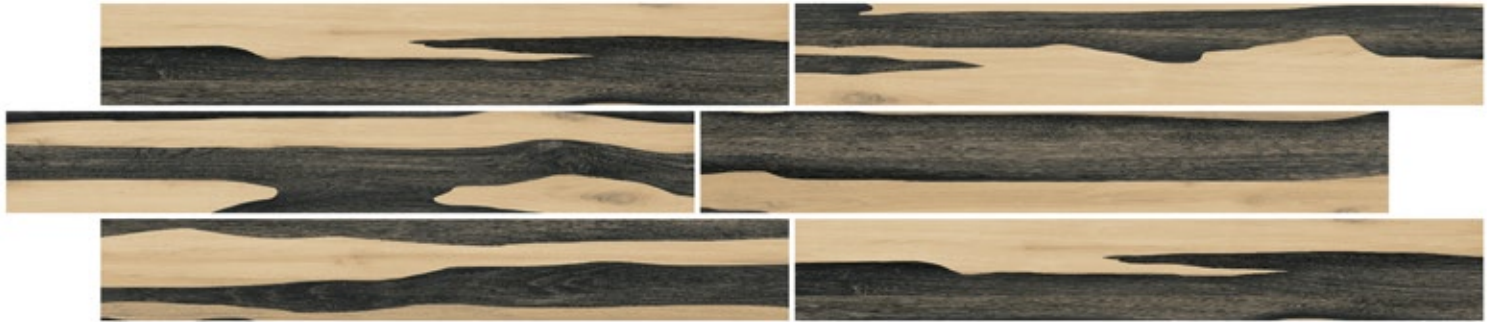

————— **RANDOM FACES** —————

NON-SLIPPING

ACID PROOF

WEAR RESISTING

FROST FREE