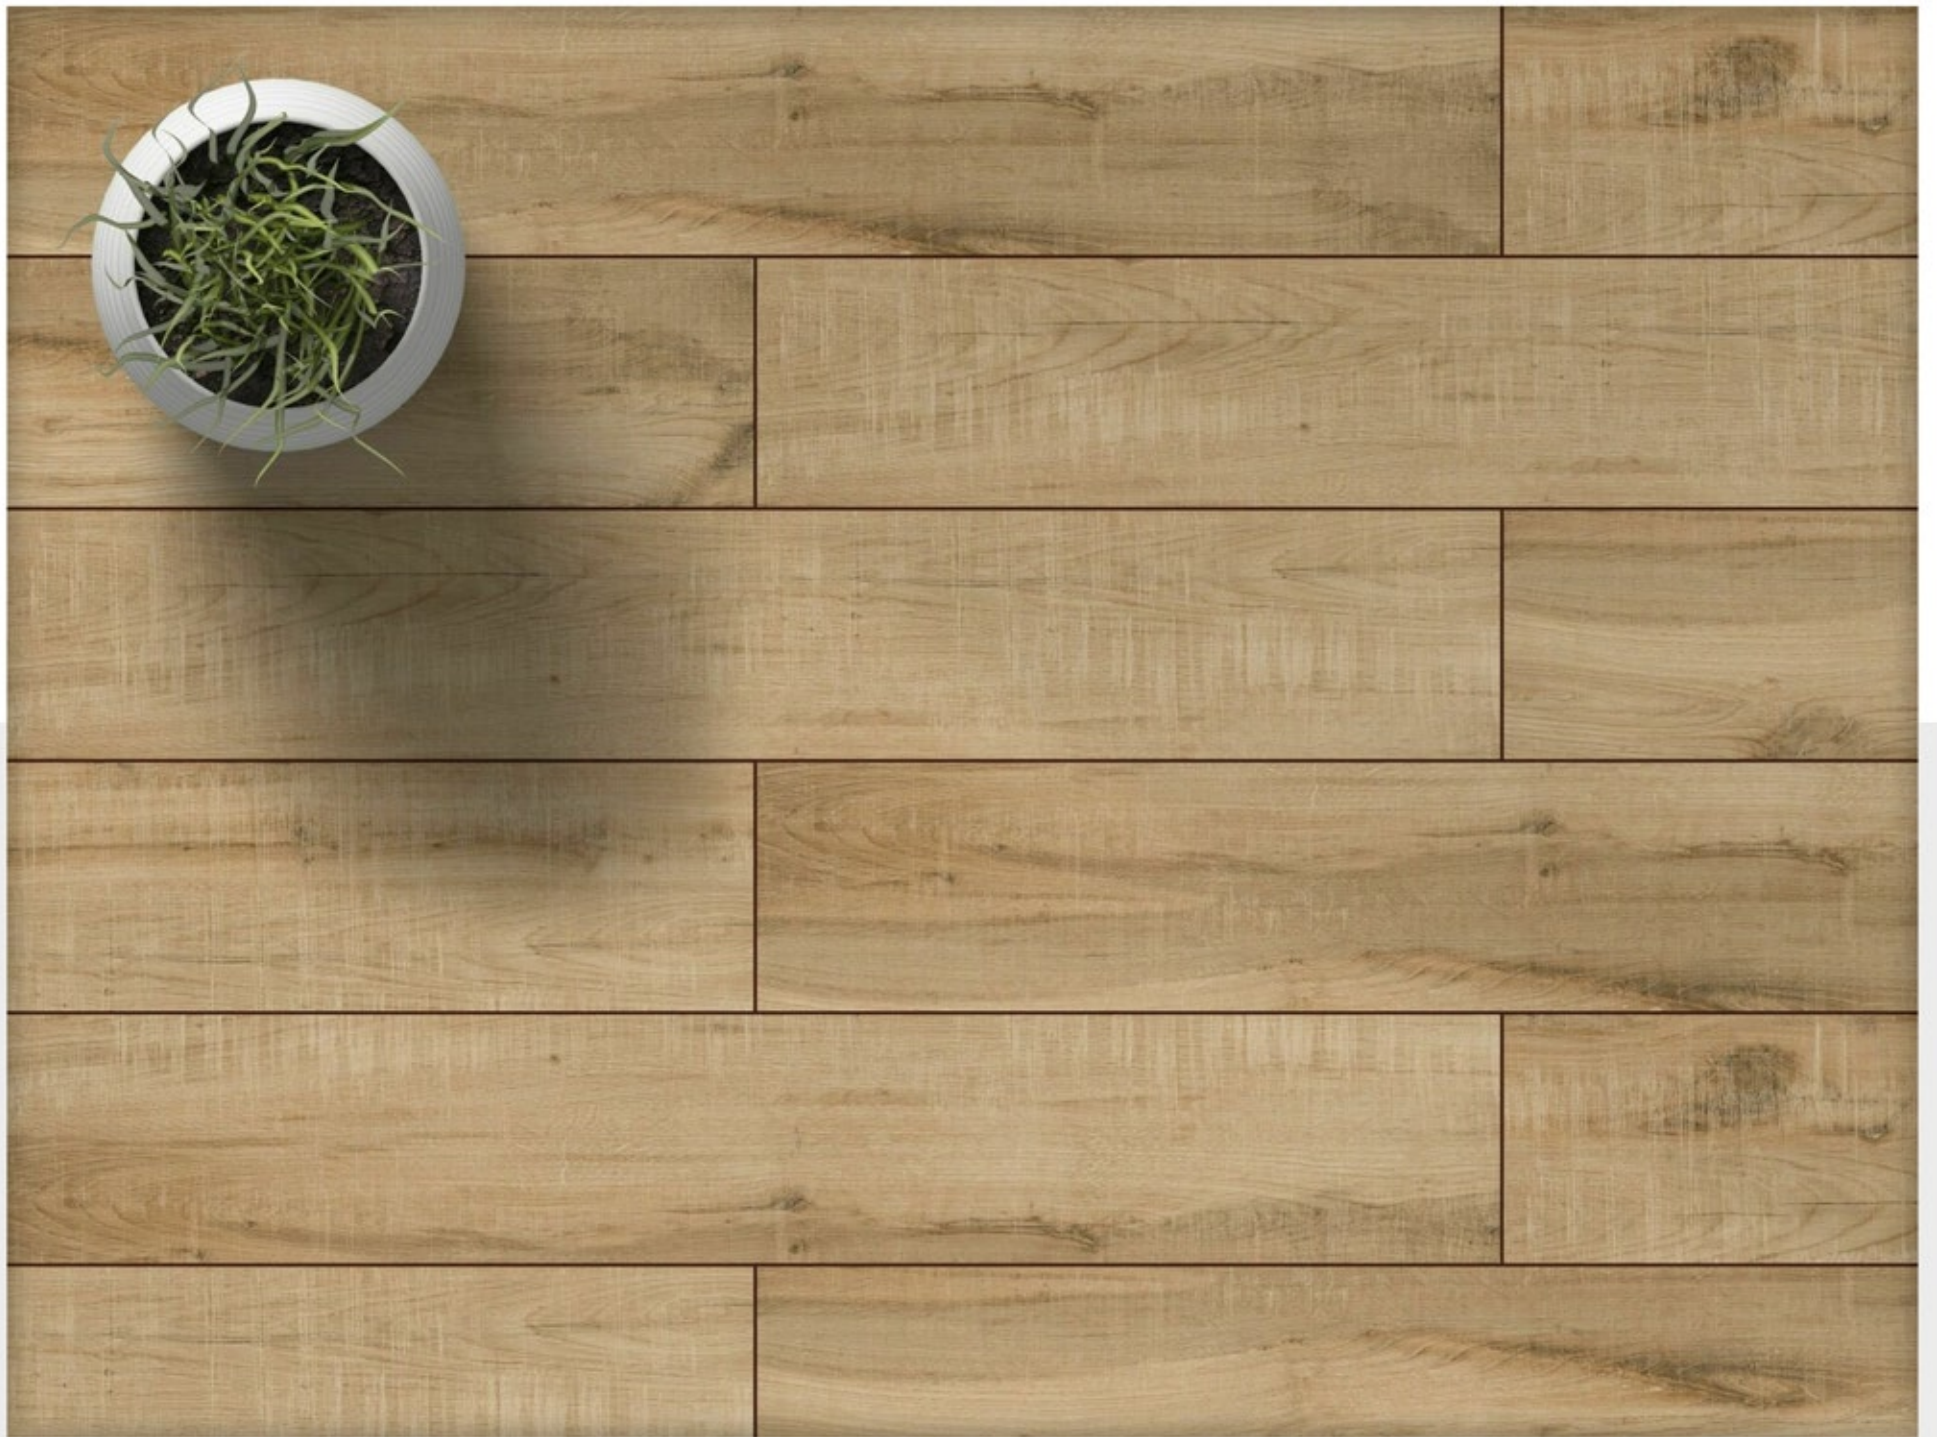

NON-SLIPPING

ACID PROOF

WEAR RESISTING

FROST FREE

| 200 X 1200 MM - WOODEN STRIPS

BARRIQUE BRONZE

Size	Thickness	Finish
200 X 1200 MM	10.0 MM	Wood Strip

————— **RANDOM FACES** —————