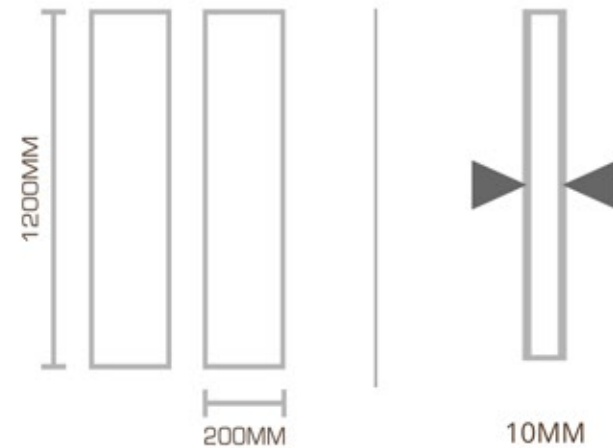

JN
JONEELTM
■■■■ IMAGINATION CREATES INNOVATION

WOODEN
SERIES

200X1200MM

WOOD
STRIP

INSPIRE

BY
Nature

EXCELLENT SIZE

The elongated 200x1200 size provides a modern aesthetic, lending a sense of expansiveness and luxury to any living spaces. Its unique dimension creates a statement, differentiating it from common tiles and providing a more seamless look with fewer grout lines.