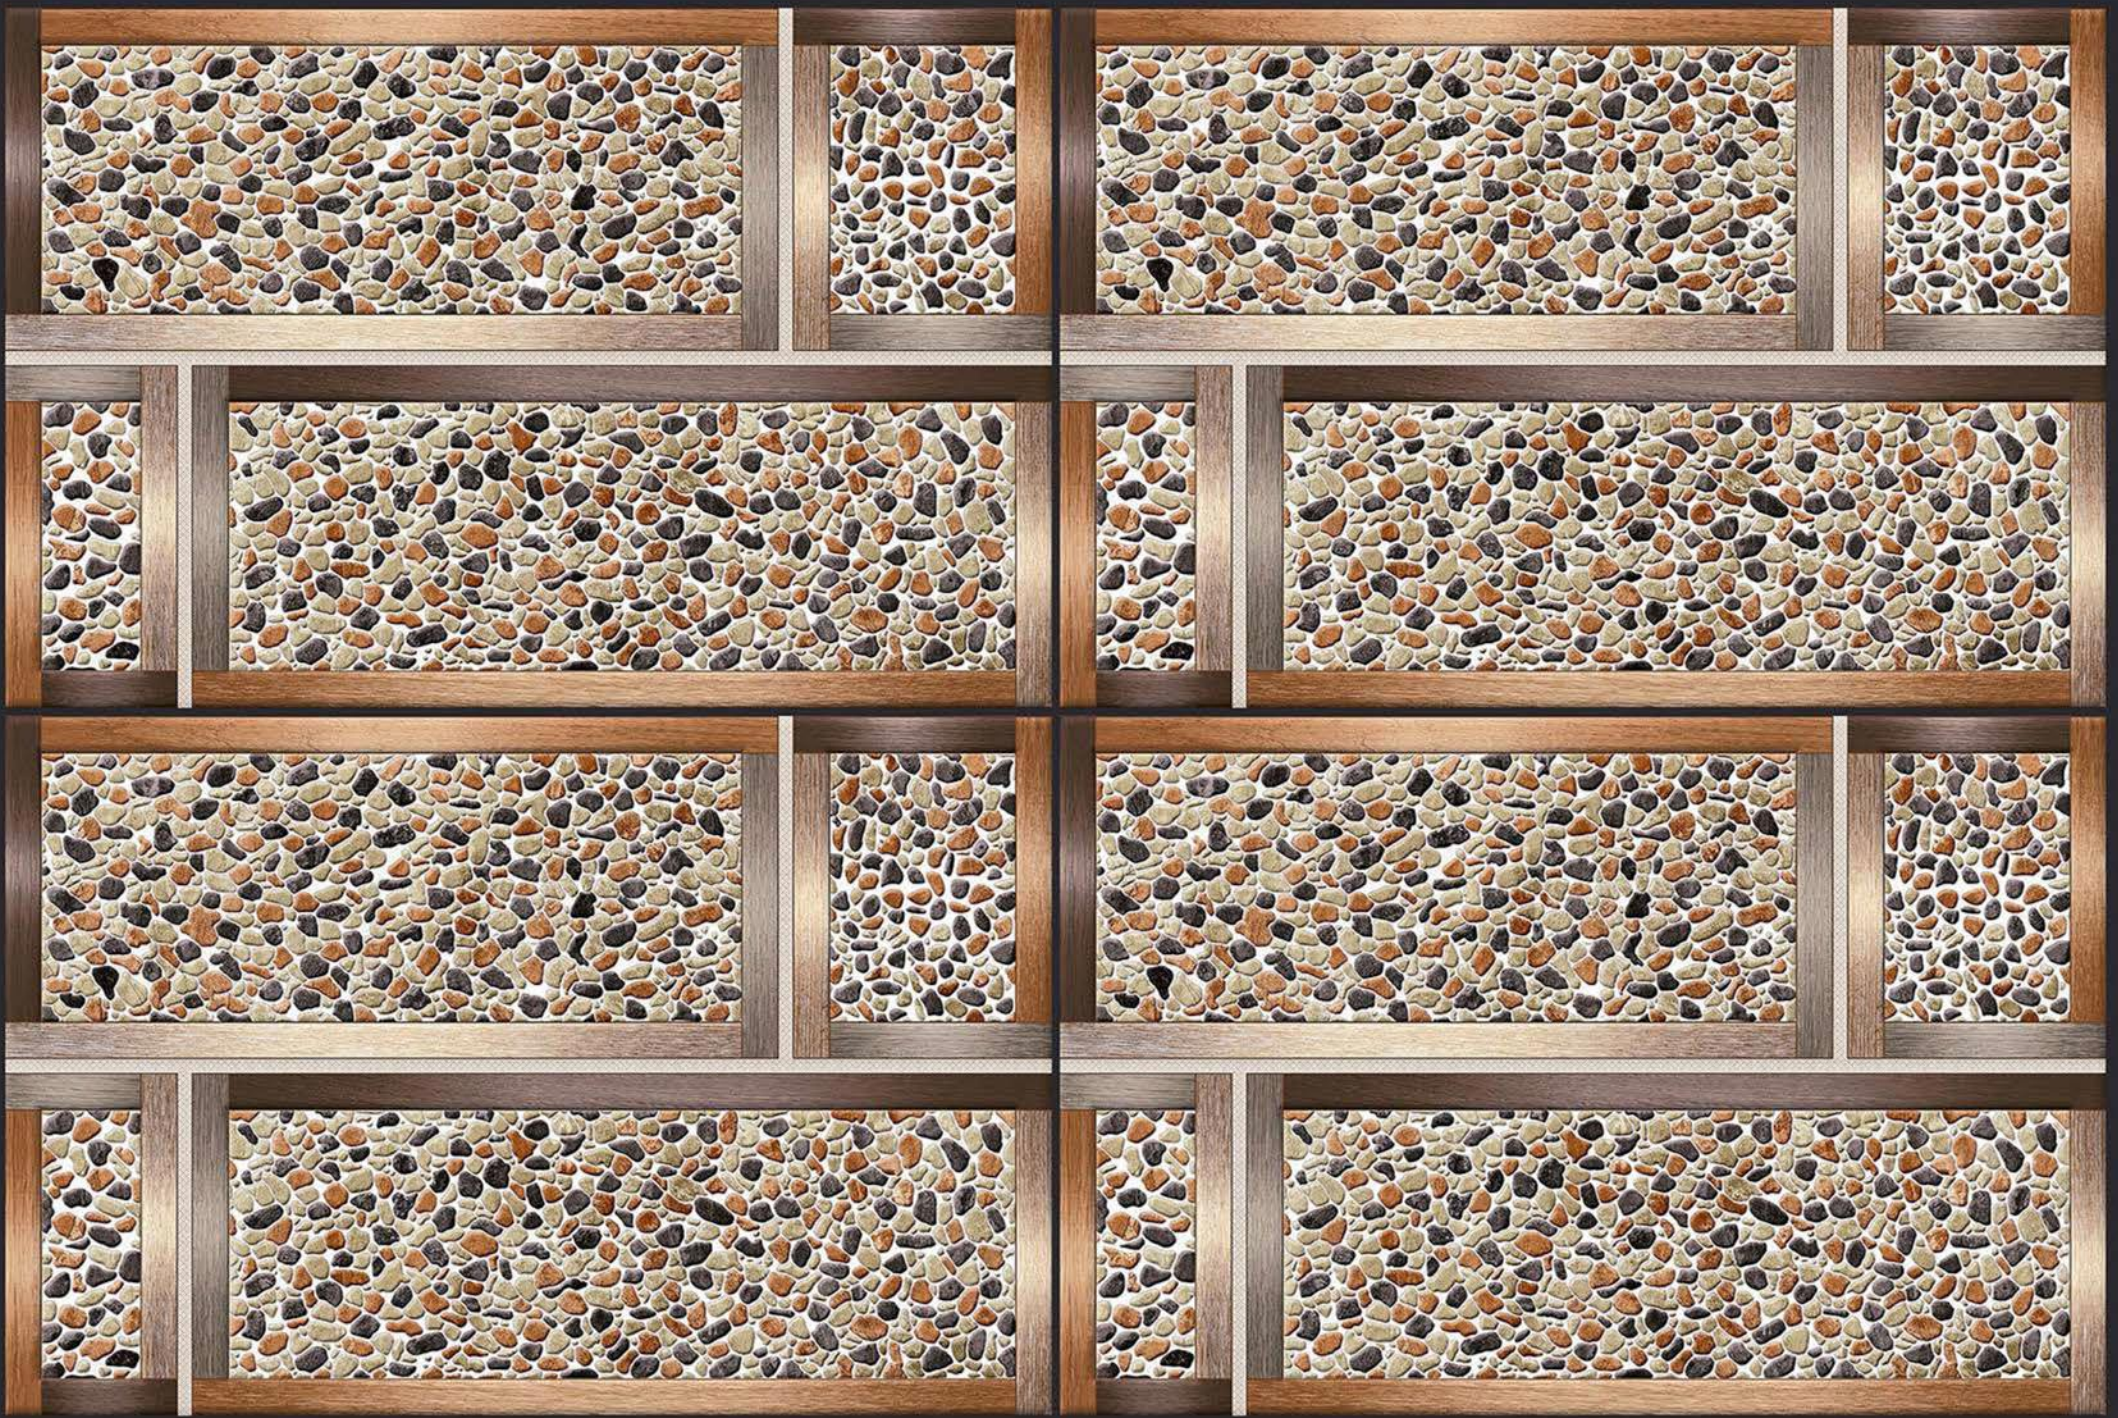

Creative
GLOSSY

4055

100%
Waterproof