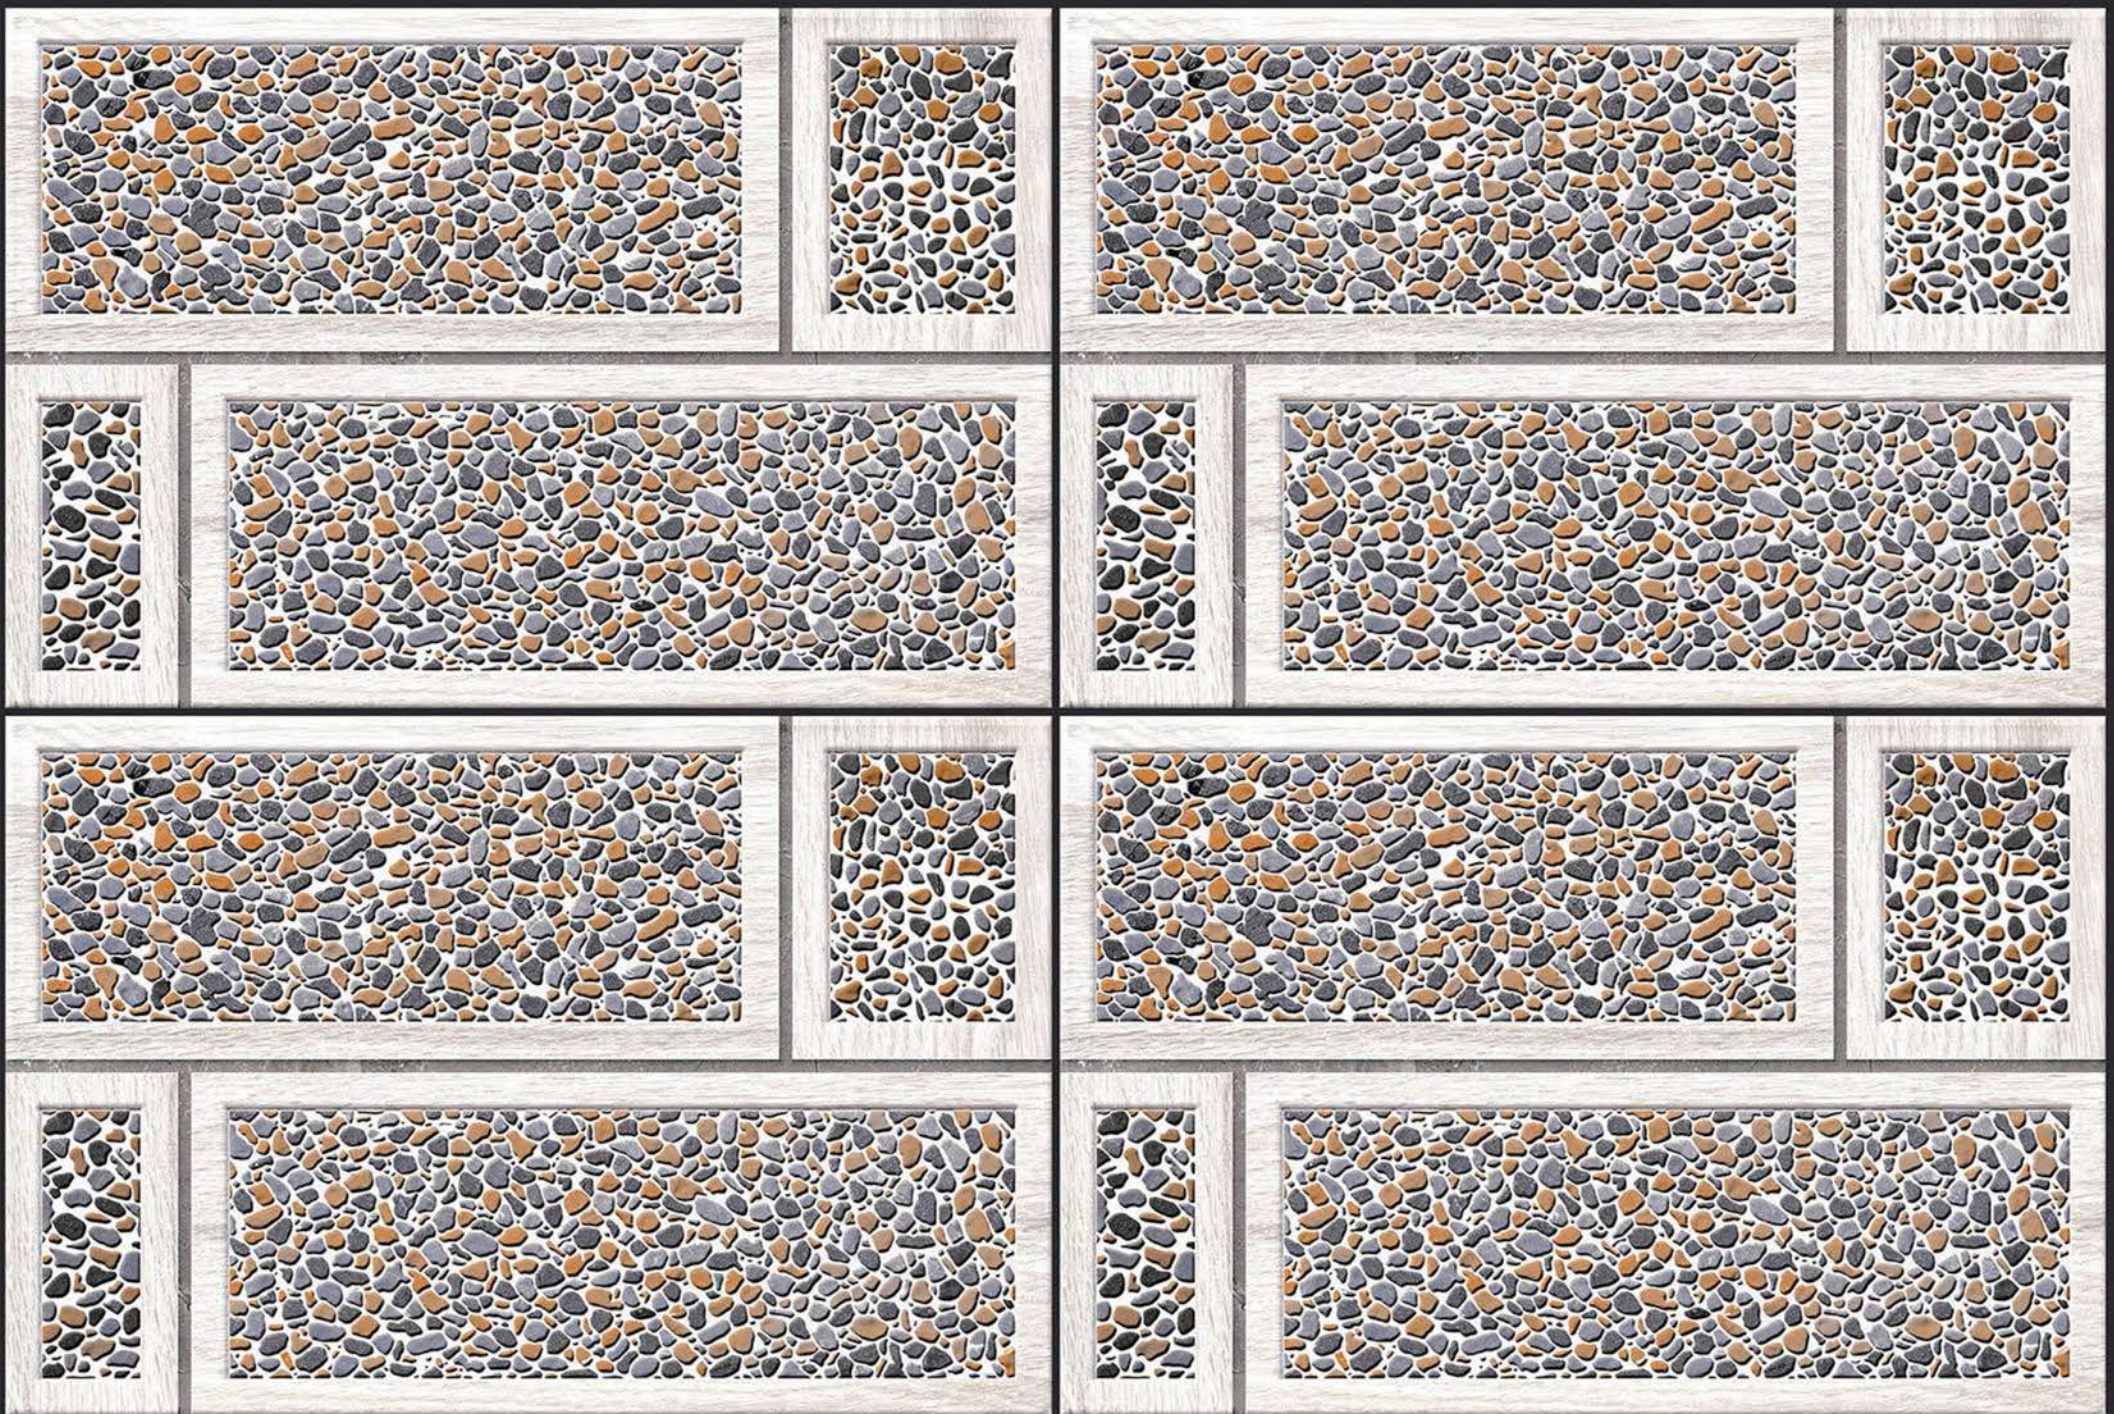

Creative
GLOSSY

4056

100%
Waterproof