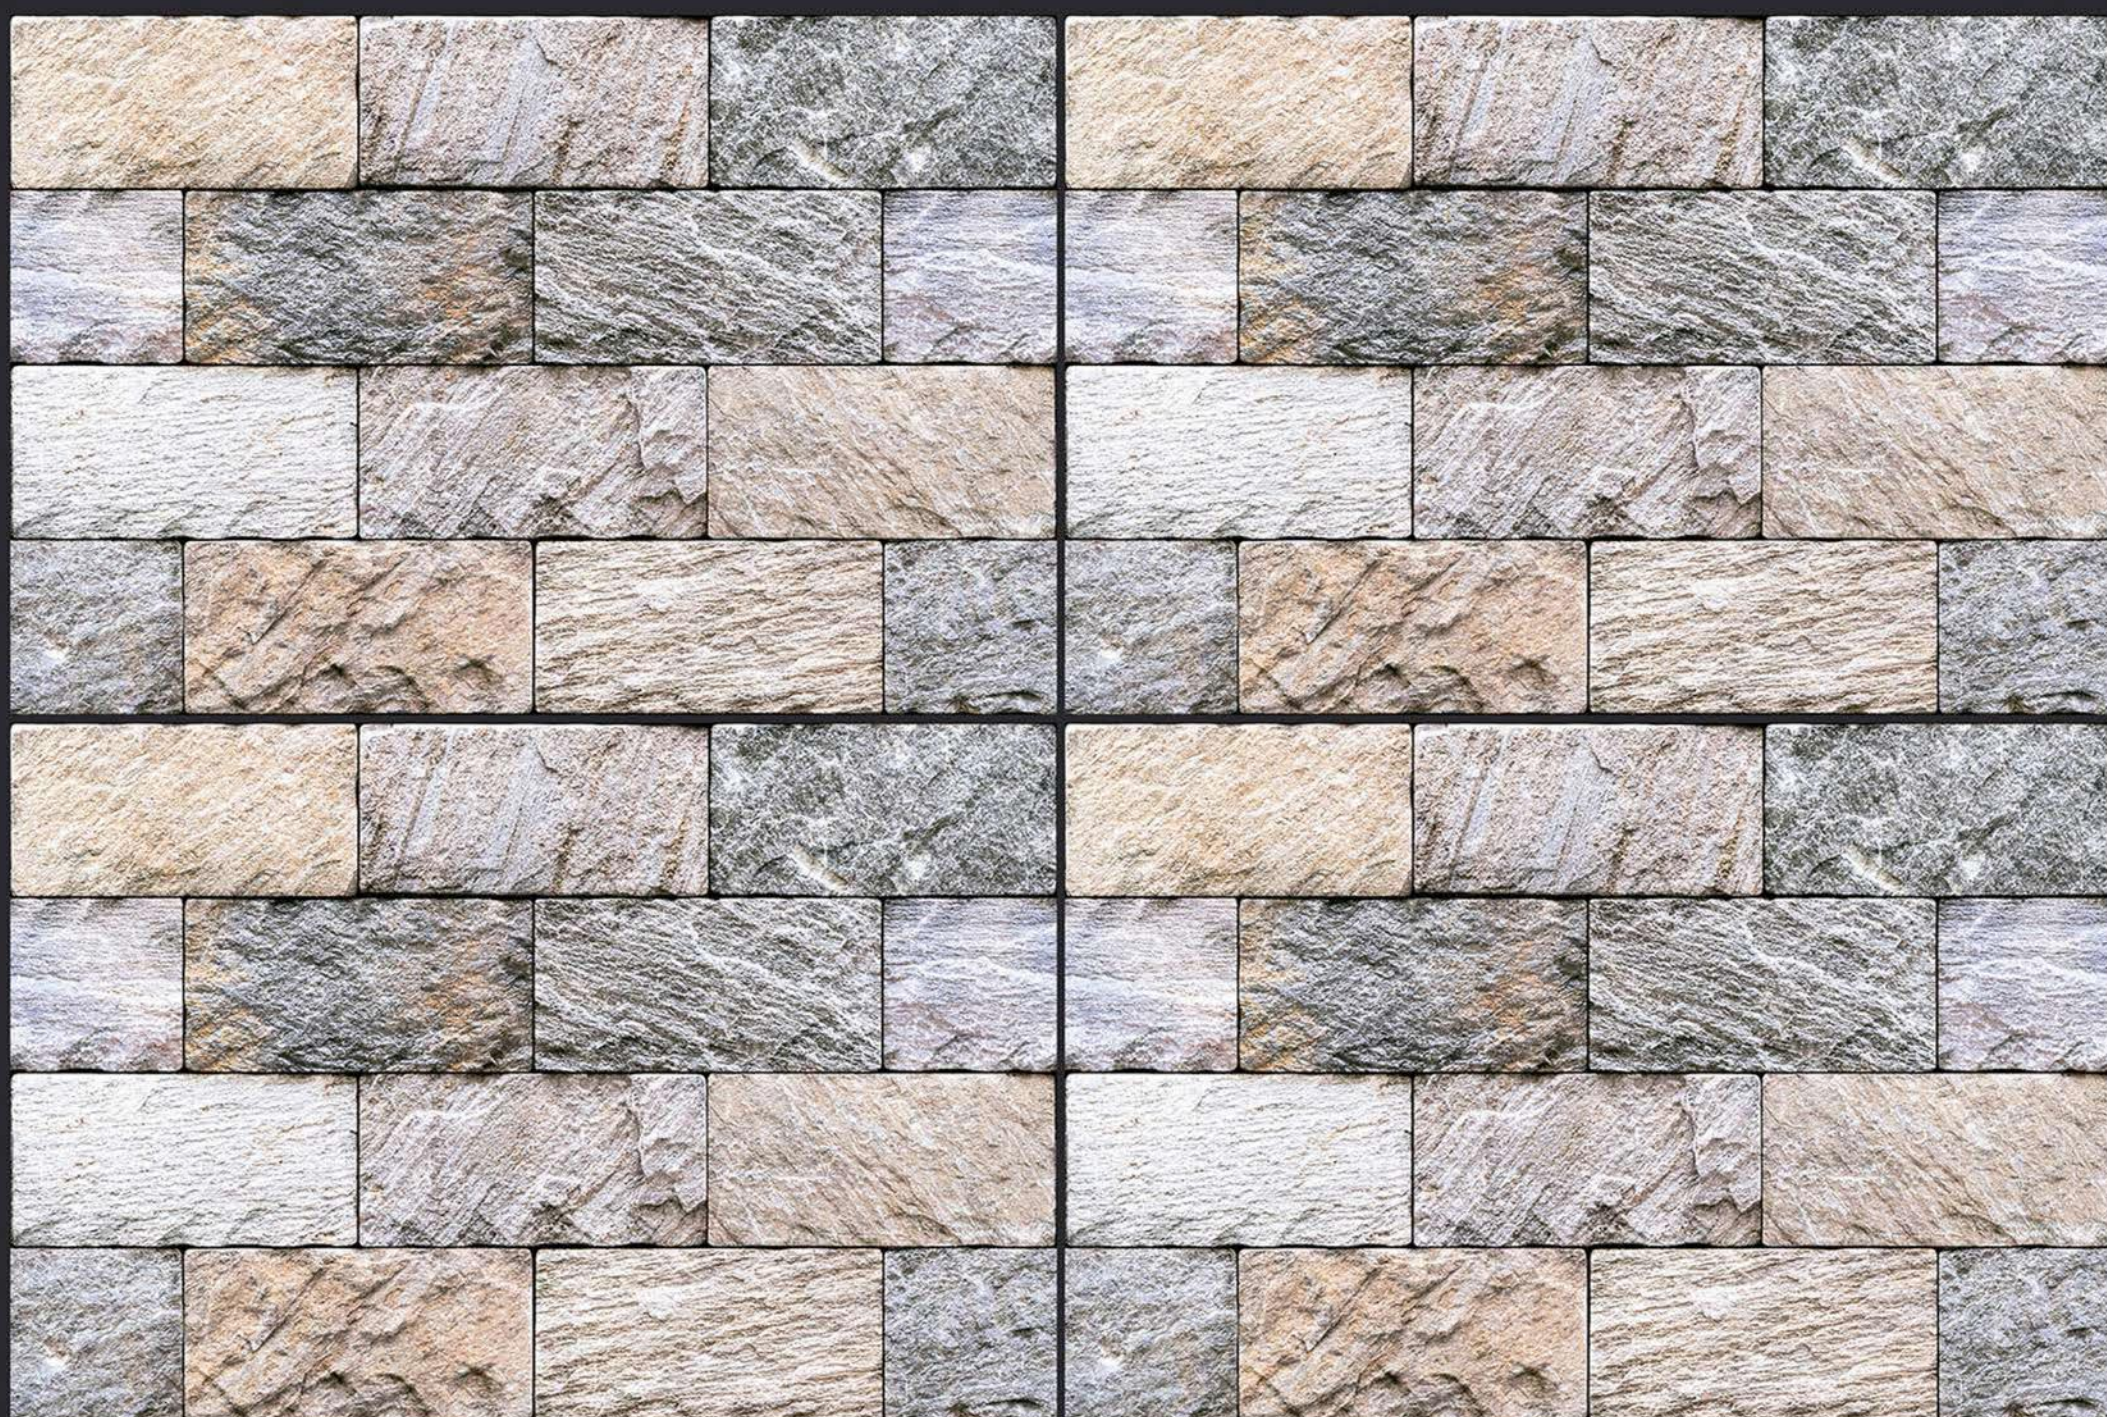

4059

100%
Waterproof

4060

4061

4062

Creative
GLOSSY

4066

100%
Waterproof