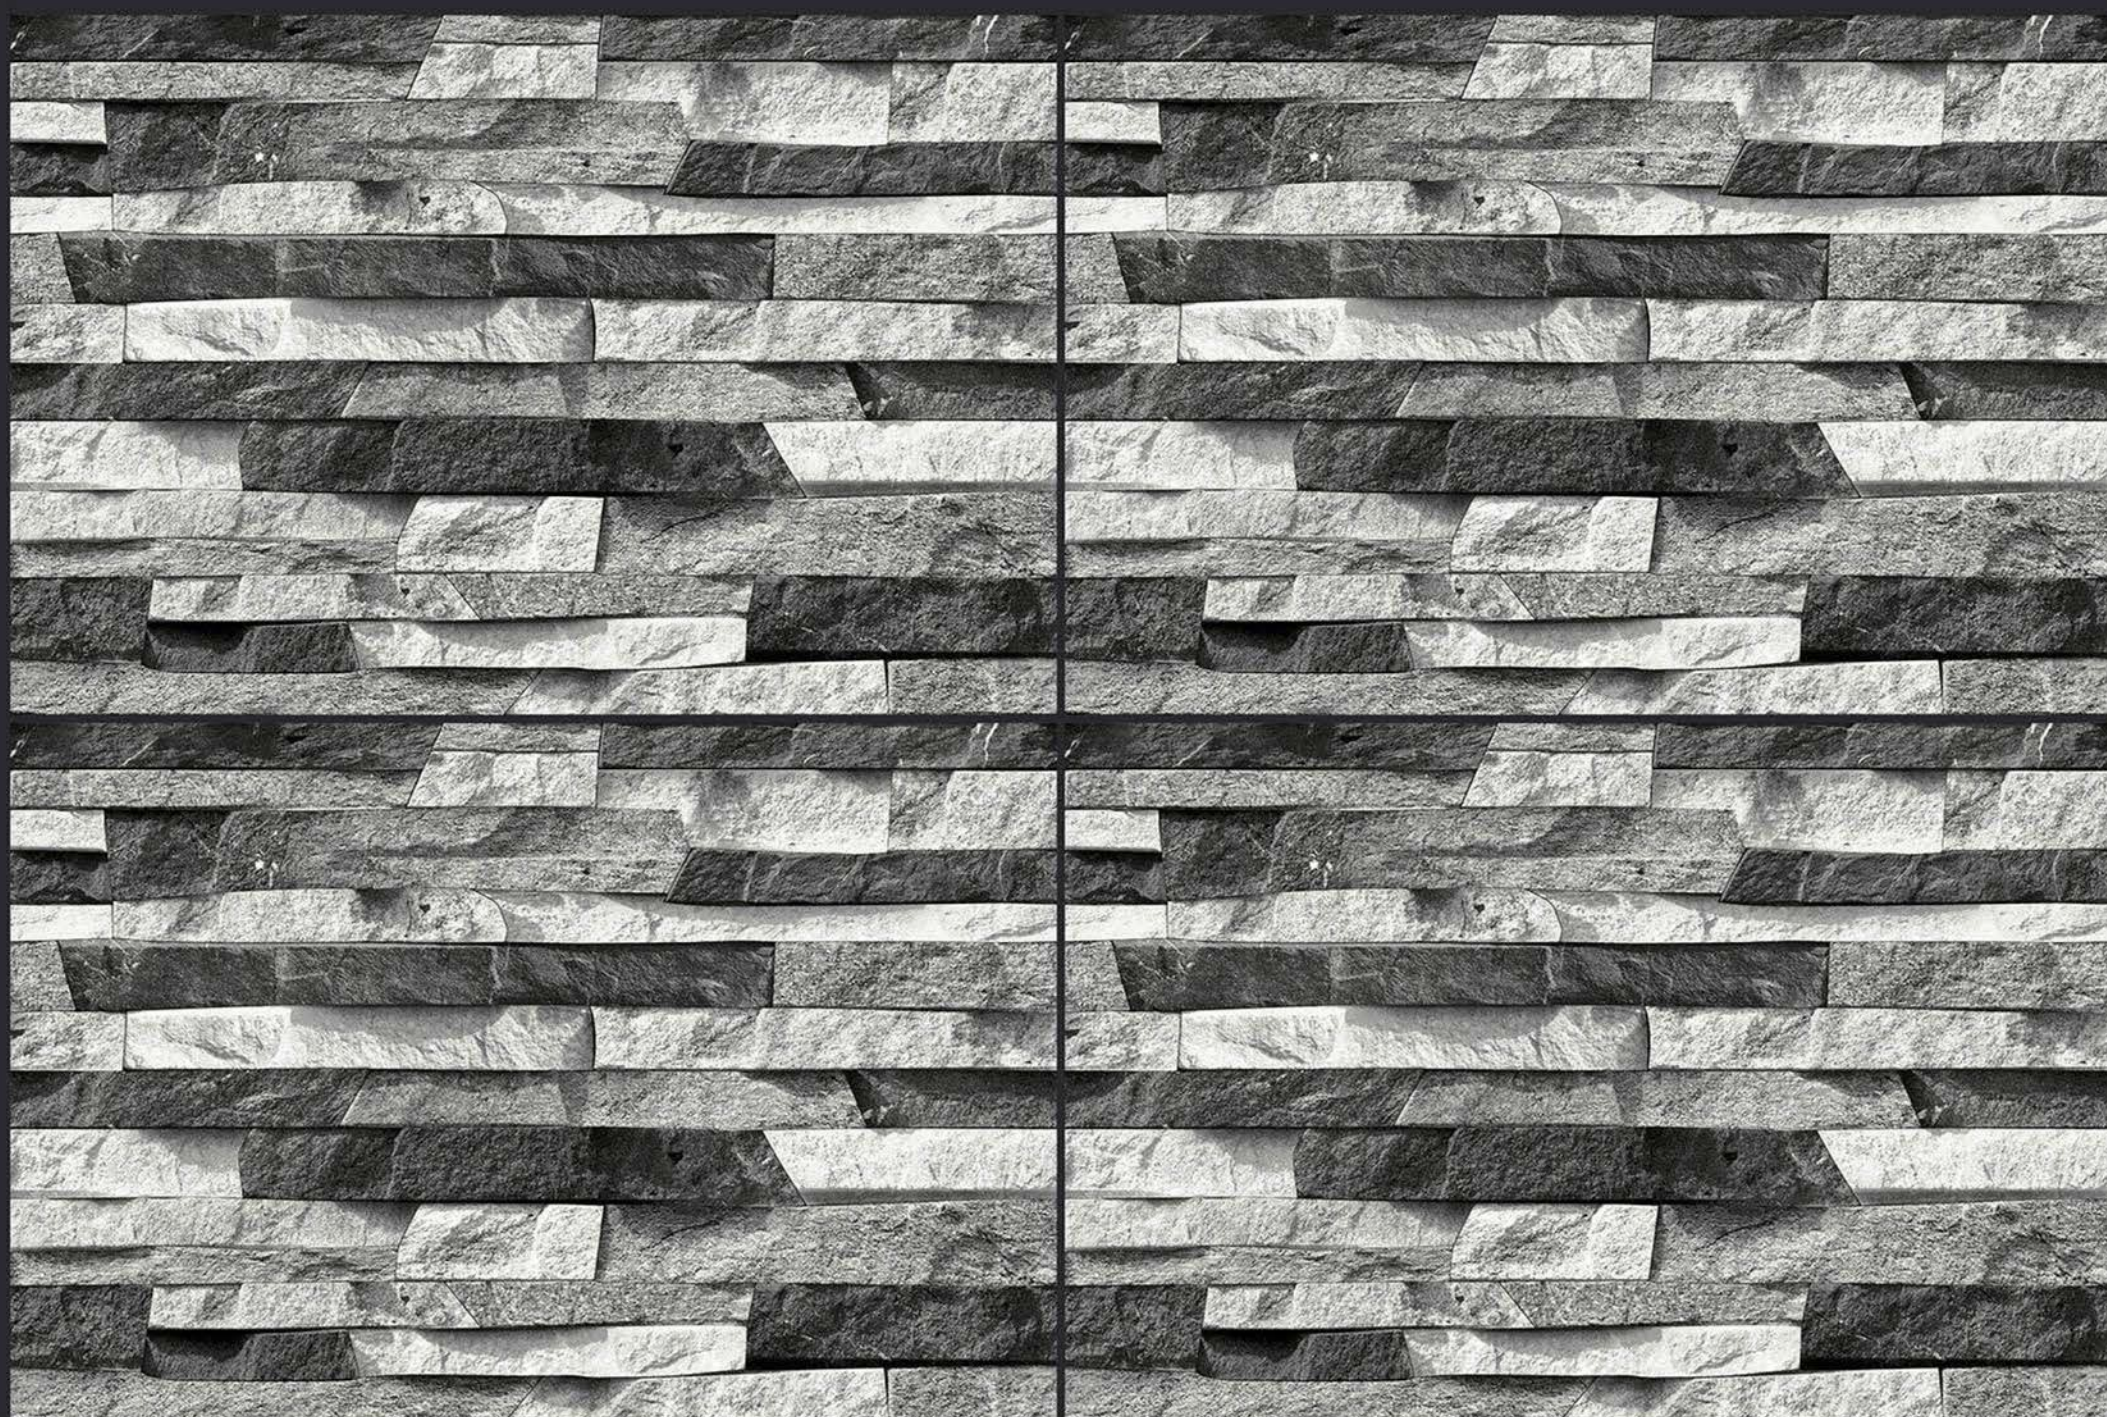

Creative
GLOSSY

4146

100%
Waterproof