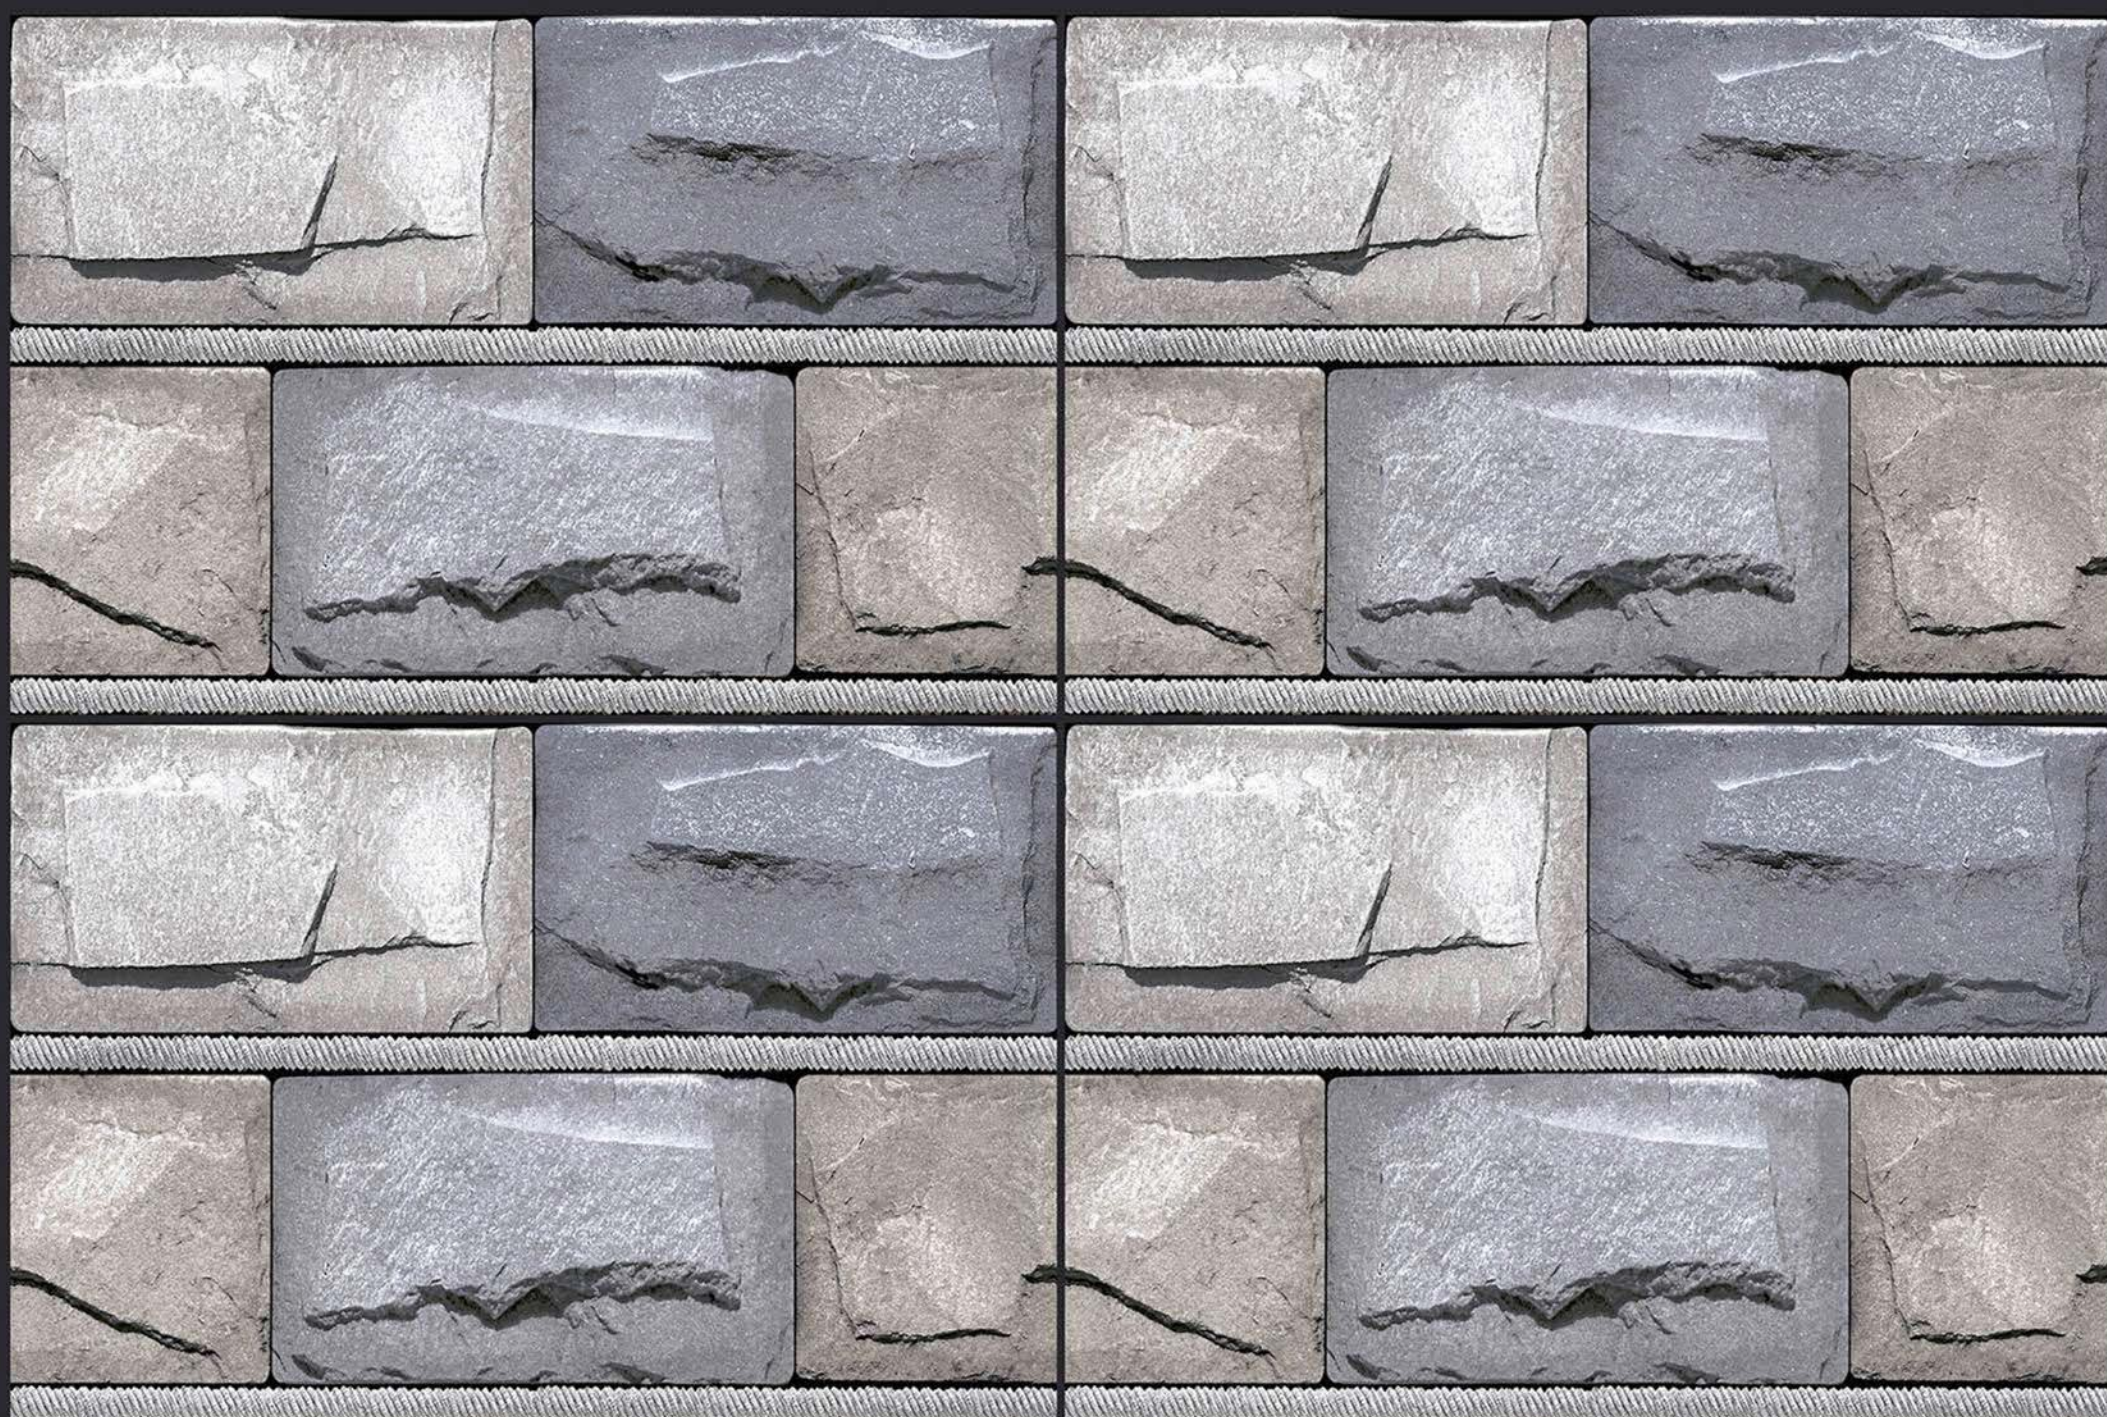

4028

100%
Waterproof

Creative
GLOSSY

4030

100%
Waterproof

Creative
GLOSSY

4032

100%
Waterproof