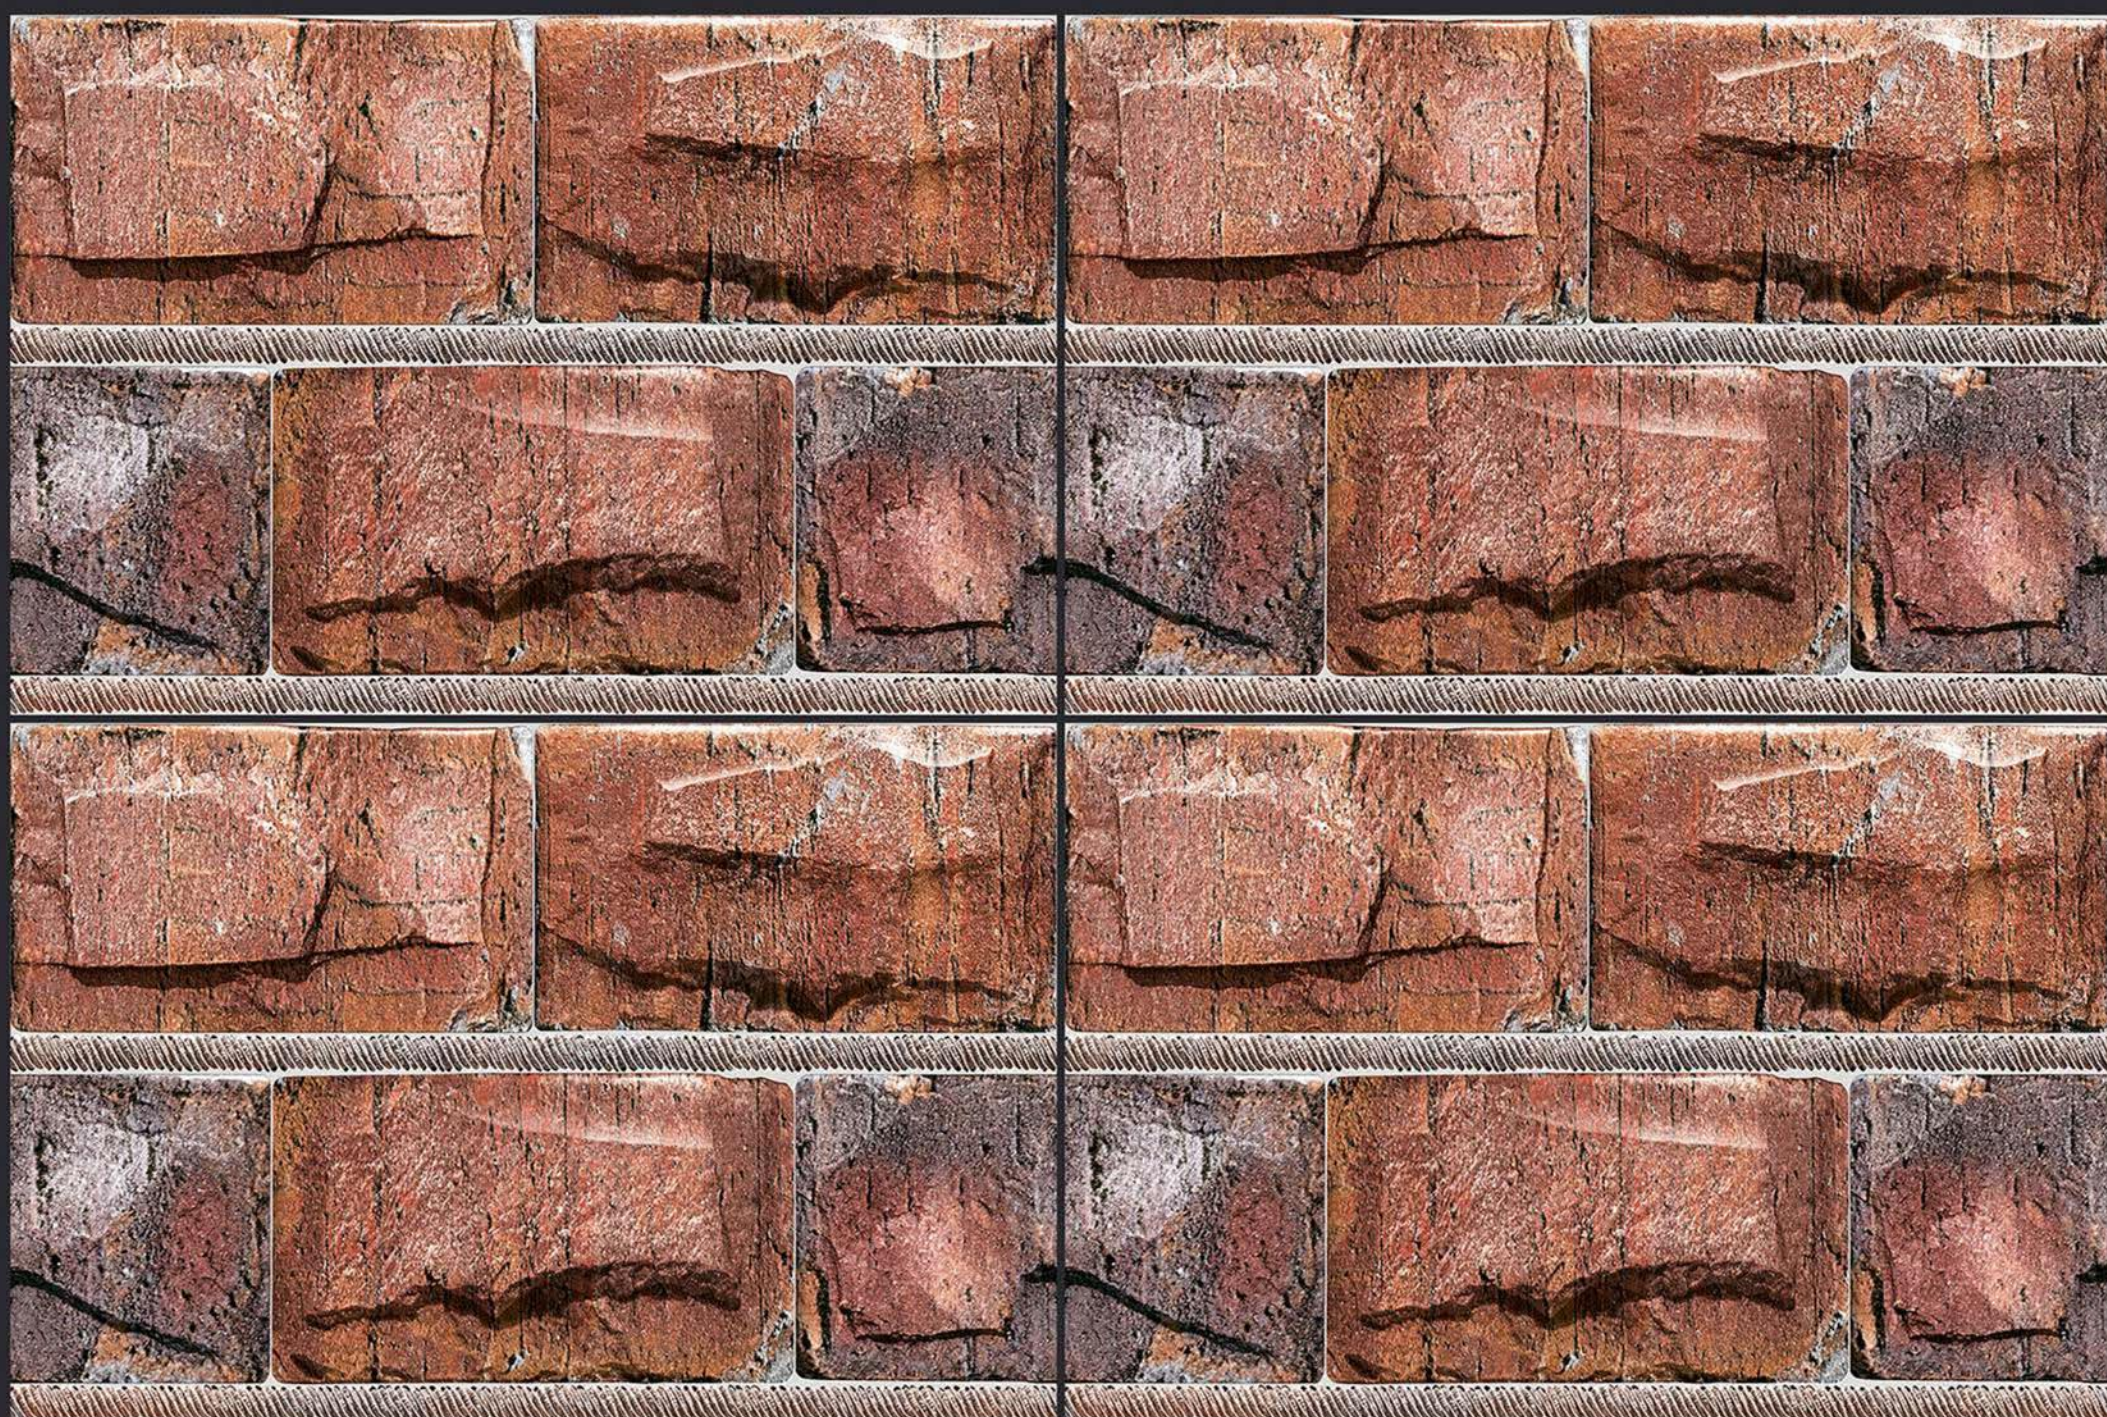

Creative
GLOSSY

4068

100%
Waterproof